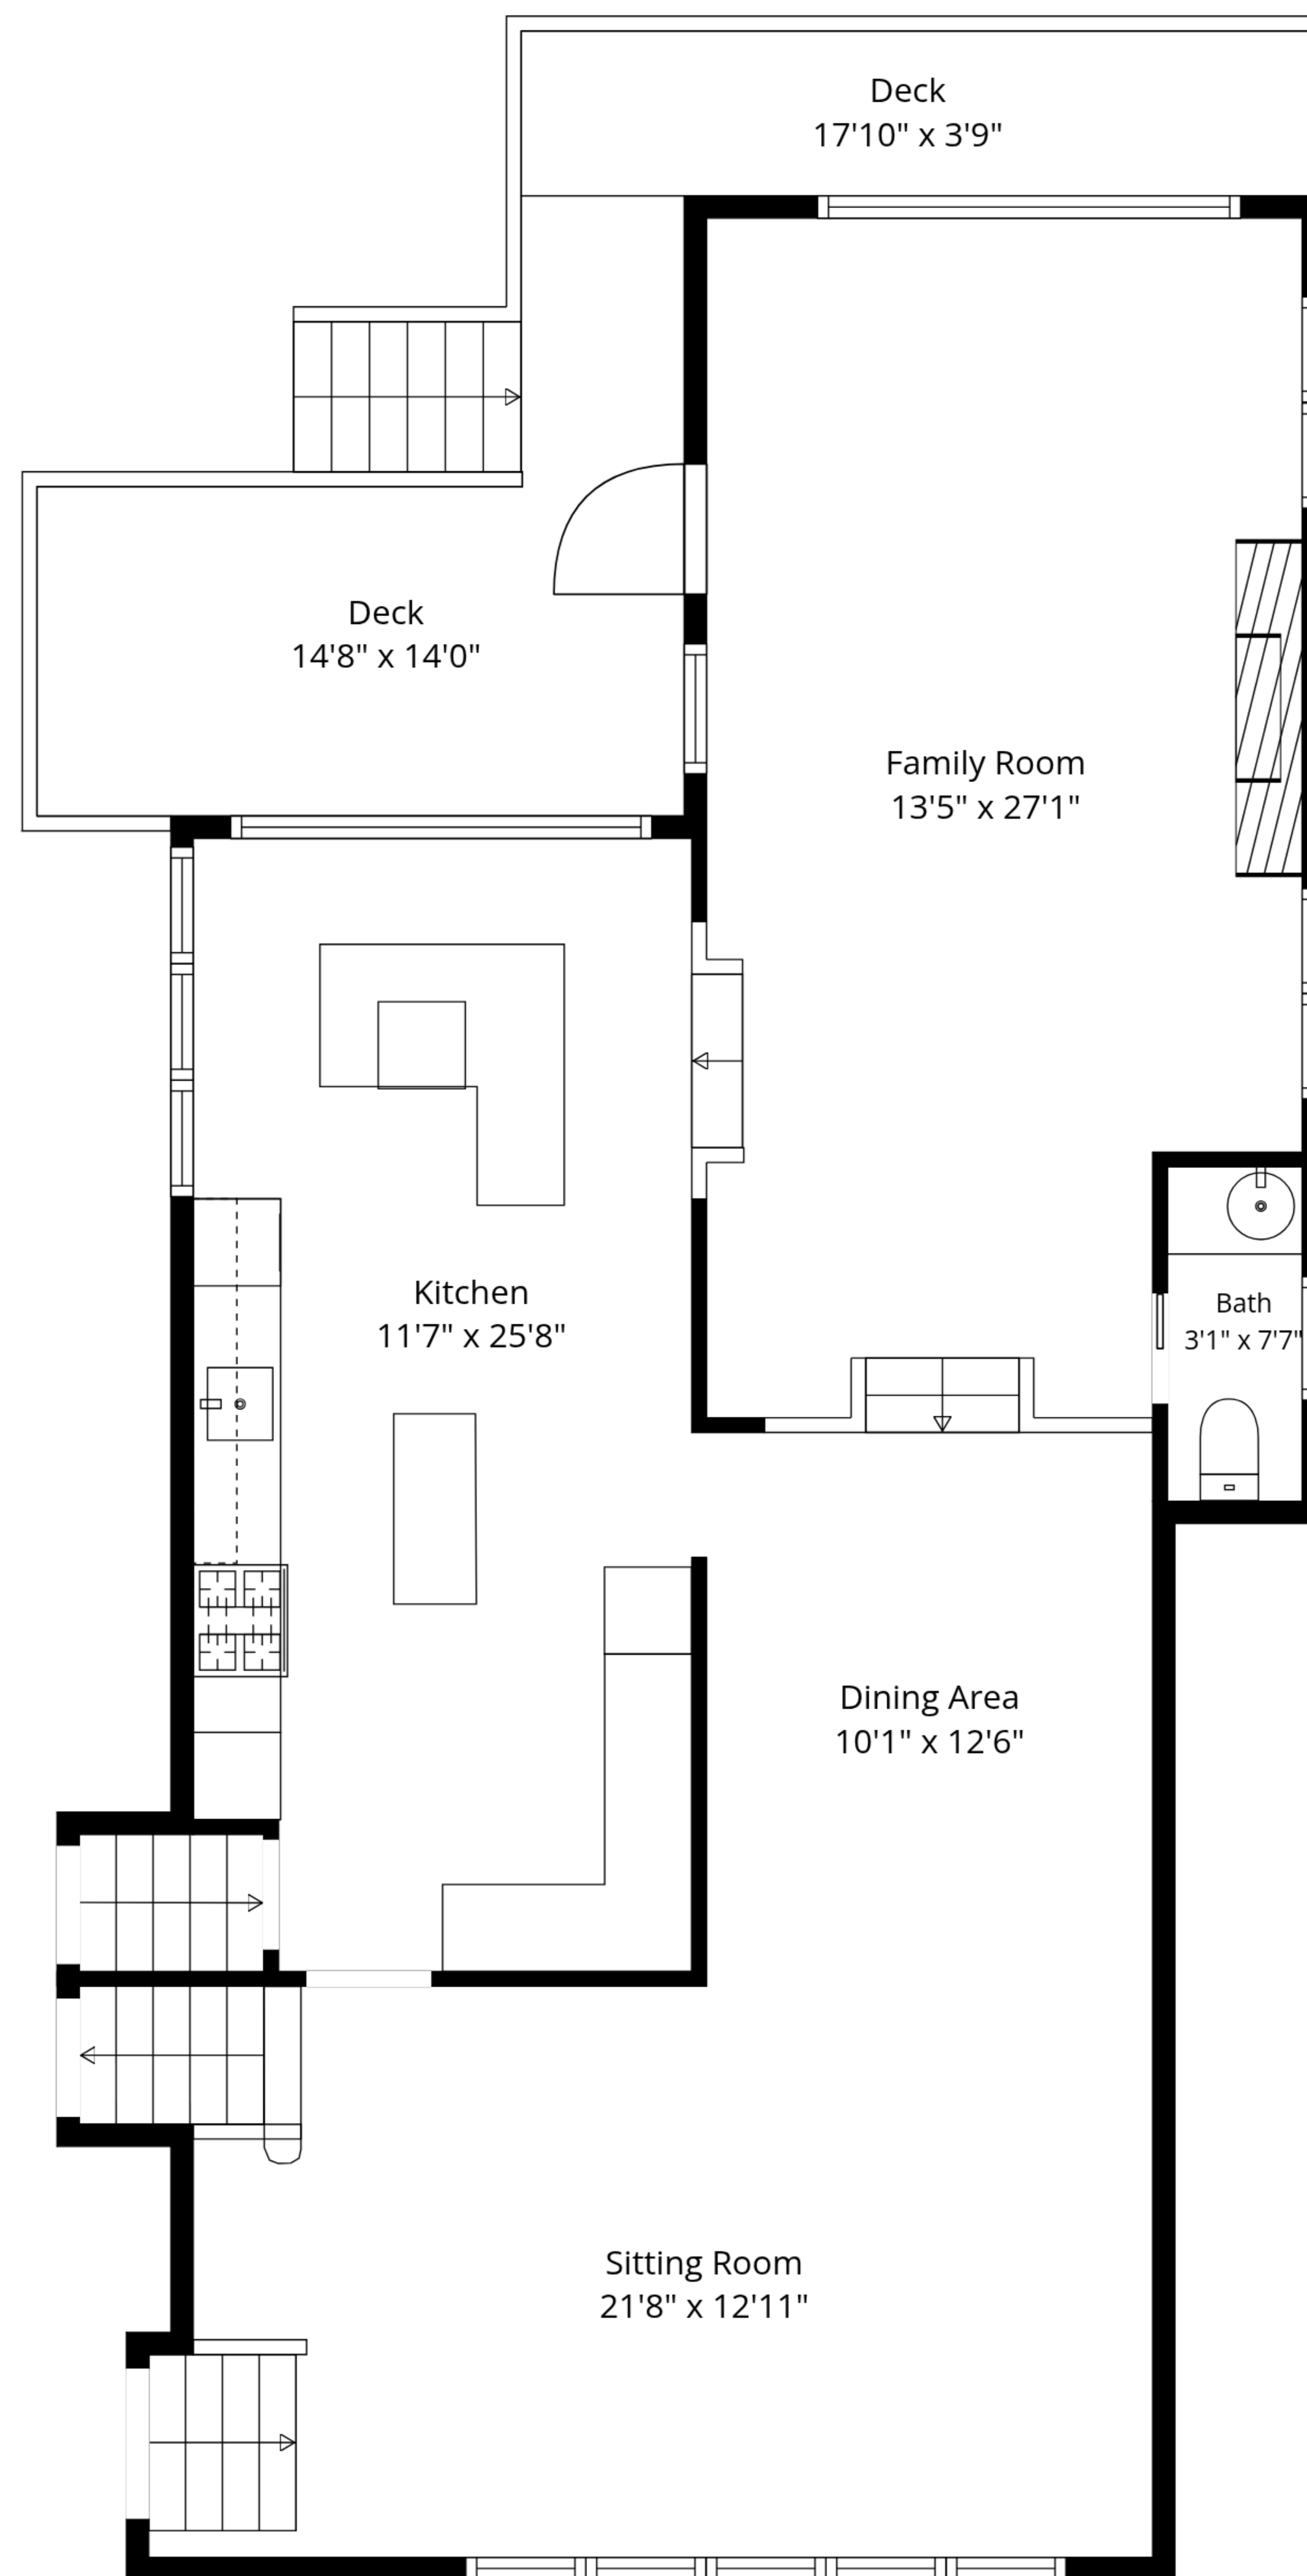

TOTAL: 4015 sq. ft

LOWER LEVEL: 463 sq. ft, GRADE LEVEL: 872 sq. ft, 1ST FLOOR: 1105 sq. ft, 2ND FLOOR: 1055 sq. ft, 3RD FLOOR: 520 sq. ft
EXCLUDED AREAS: UTILITY: 21 sq. ft, UNDEFINED: 5 sq. ft, DECK: 200 sq. ft,
BAY WINDOW: 11 sq. ft, WALLS: 327 sq. ft

Measurements Are Approximate - Deemed Highly Reliable But Not Guaranteed

Garage
21'9" x 23'11"

Lounge
13'6" x 19'7"

Foyer
8'11" x 4'0"

TOTAL: 4015 sq. ft

LOWER LEVEL: 463 sq. ft, GRADE LEVEL: 872 sq. ft, 1ST FLOOR: 1105 sq. ft, 2ND FLOOR: 1055 sq. ft, 3RD FLOOR: 520 sq. ft
 EXCLUDED AREAS: UTILITY: 21 sq. ft, UNDEFINED: 5 sq. ft, DECK: 200 sq. ft,
 BAY WINDOW: 11 sq. ft, WALLS: 327 sq. ft

Measurements Are Approximate - Deemed Highly Reliable But Not Guaranteed

TOTAL: 4015 sq. ft

LOWER LEVEL: 463 sq. ft, GRADE LEVEL: 872 sq. ft, 1ST FLOOR: 1105 sq. ft, 2ND FLOOR: 1055 sq. ft, 3RD FLOOR: 520 sq. ft
 EXCLUDED AREAS: UTILITY: 21 sq. ft, UNDEFINED: 5 sq. ft, DECK: 200 sq. ft,
 BAY WINDOW: 11 sq. ft, WALLS: 327 sq. ft