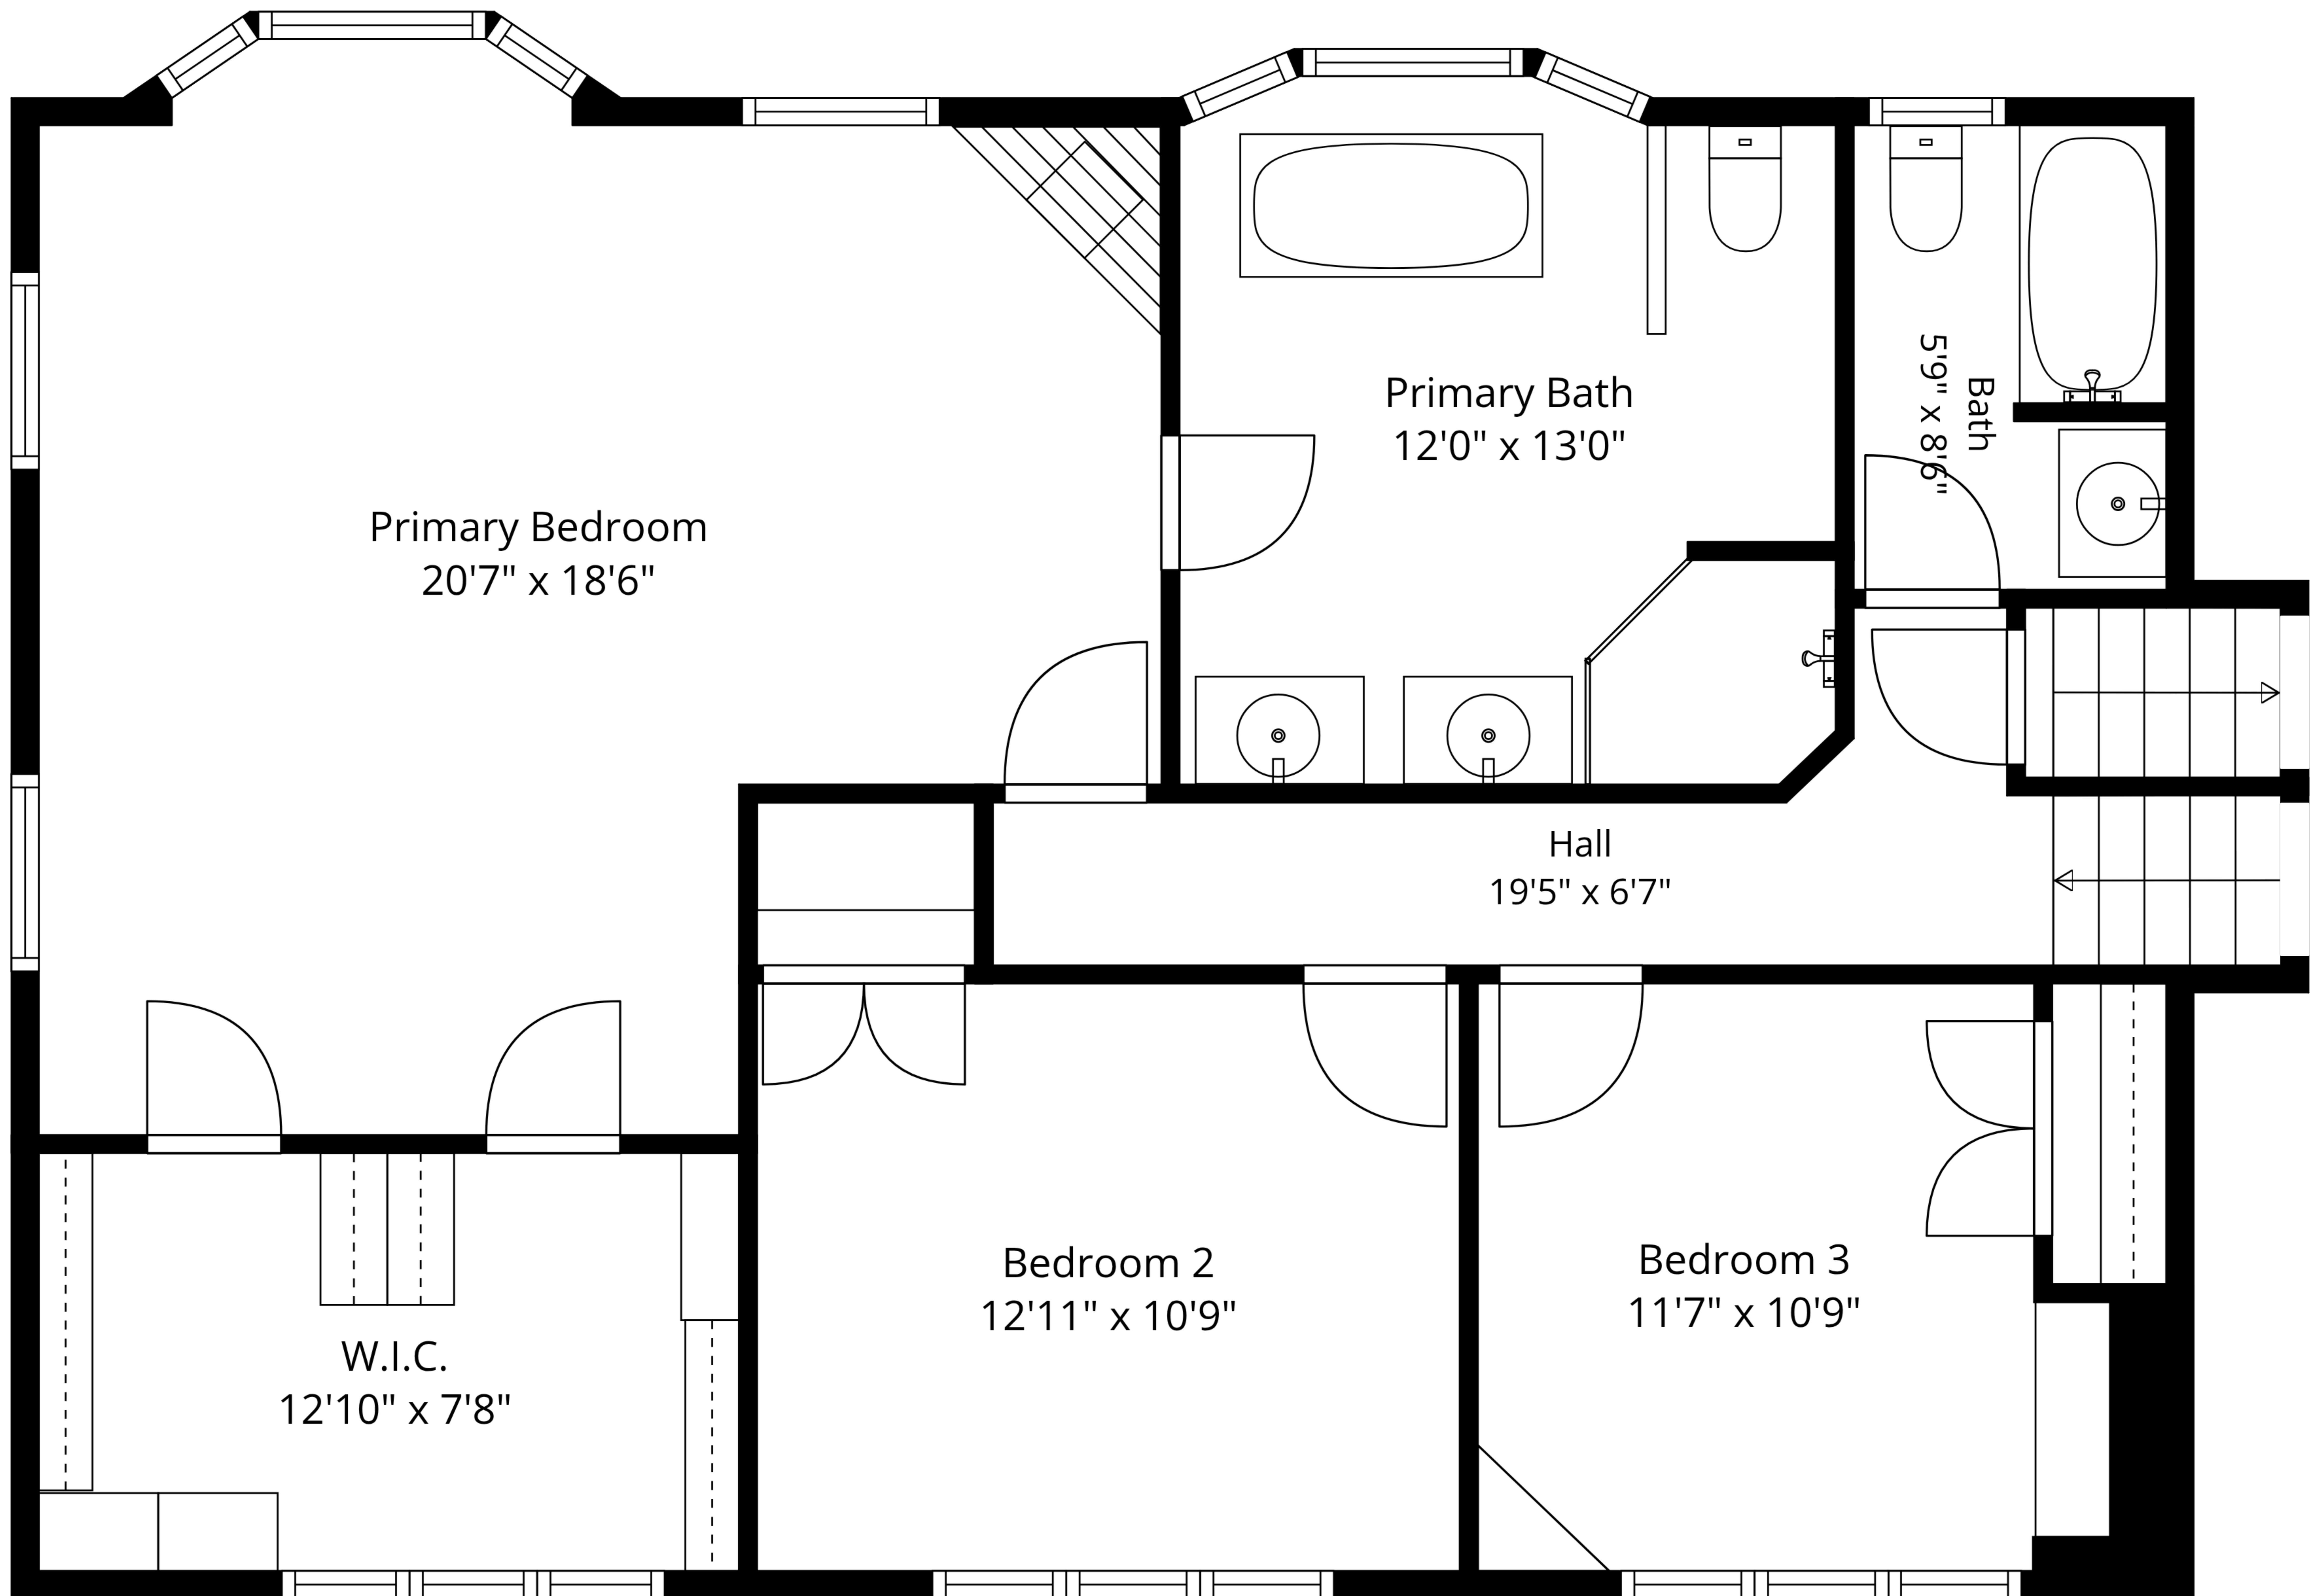

TOTAL: 4015 sq. ft

LOWER LEVEL: 463 sq. ft, GRADE LEVEL: 872 sq. ft, 1ST FLOOR: 1105 sq. ft, 2ND FLOOR: 1055 sq. ft, 3RD FLOOR: 520 sq. ft
EXCLUDED AREAS: UTILITY: 21 sq. ft, UNDEFINED: 5 sq. ft, DECK: 200 sq. ft,
BAY WINDOW: 11 sq. ft, WALLS: 327 sq. ft

Measurements Are Approximate - Deemed Highly Reliable But Not Guaranteed

Garage
21'9" x 23'11"

Lounge
13'6" x 19'7"

Foyer
8'11" x 4'0"

TOTAL: 4015 sq. ft

LOWER LEVEL: 463 sq. ft, GRADE LEVEL: 872 sq. ft, 1ST FLOOR: 1105 sq. ft, 2ND FLOOR: 1055 sq. ft, 3RD FLOOR: 520 sq. ft
 EXCLUDED AREAS: UTILITY: 21 sq. ft, UNDEFINED: 5 sq. ft, DECK: 200 sq. ft,
 BAY WINDOW: 11 sq. ft, WALLS: 327 sq. ft

Measurements Are Approximate - Deemed Highly Reliable But Not Guaranteed

TOTAL: 4015 sq. ft

LOWER LEVEL: 463 sq. ft, GRADE LEVEL: 872 sq. ft, 1ST FLOOR: 1105 sq. ft, 2ND FLOOR: 1055 sq. ft, 3RD FLOOR: 520 sq. ft
 EXCLUDED AREAS: UTILITY: 21 sq. ft, UNDEFINED: 5 sq. ft, DECK: 200 sq. ft,
 BAY WINDOW: 11 sq. ft, WALLS: 327 sq. ft