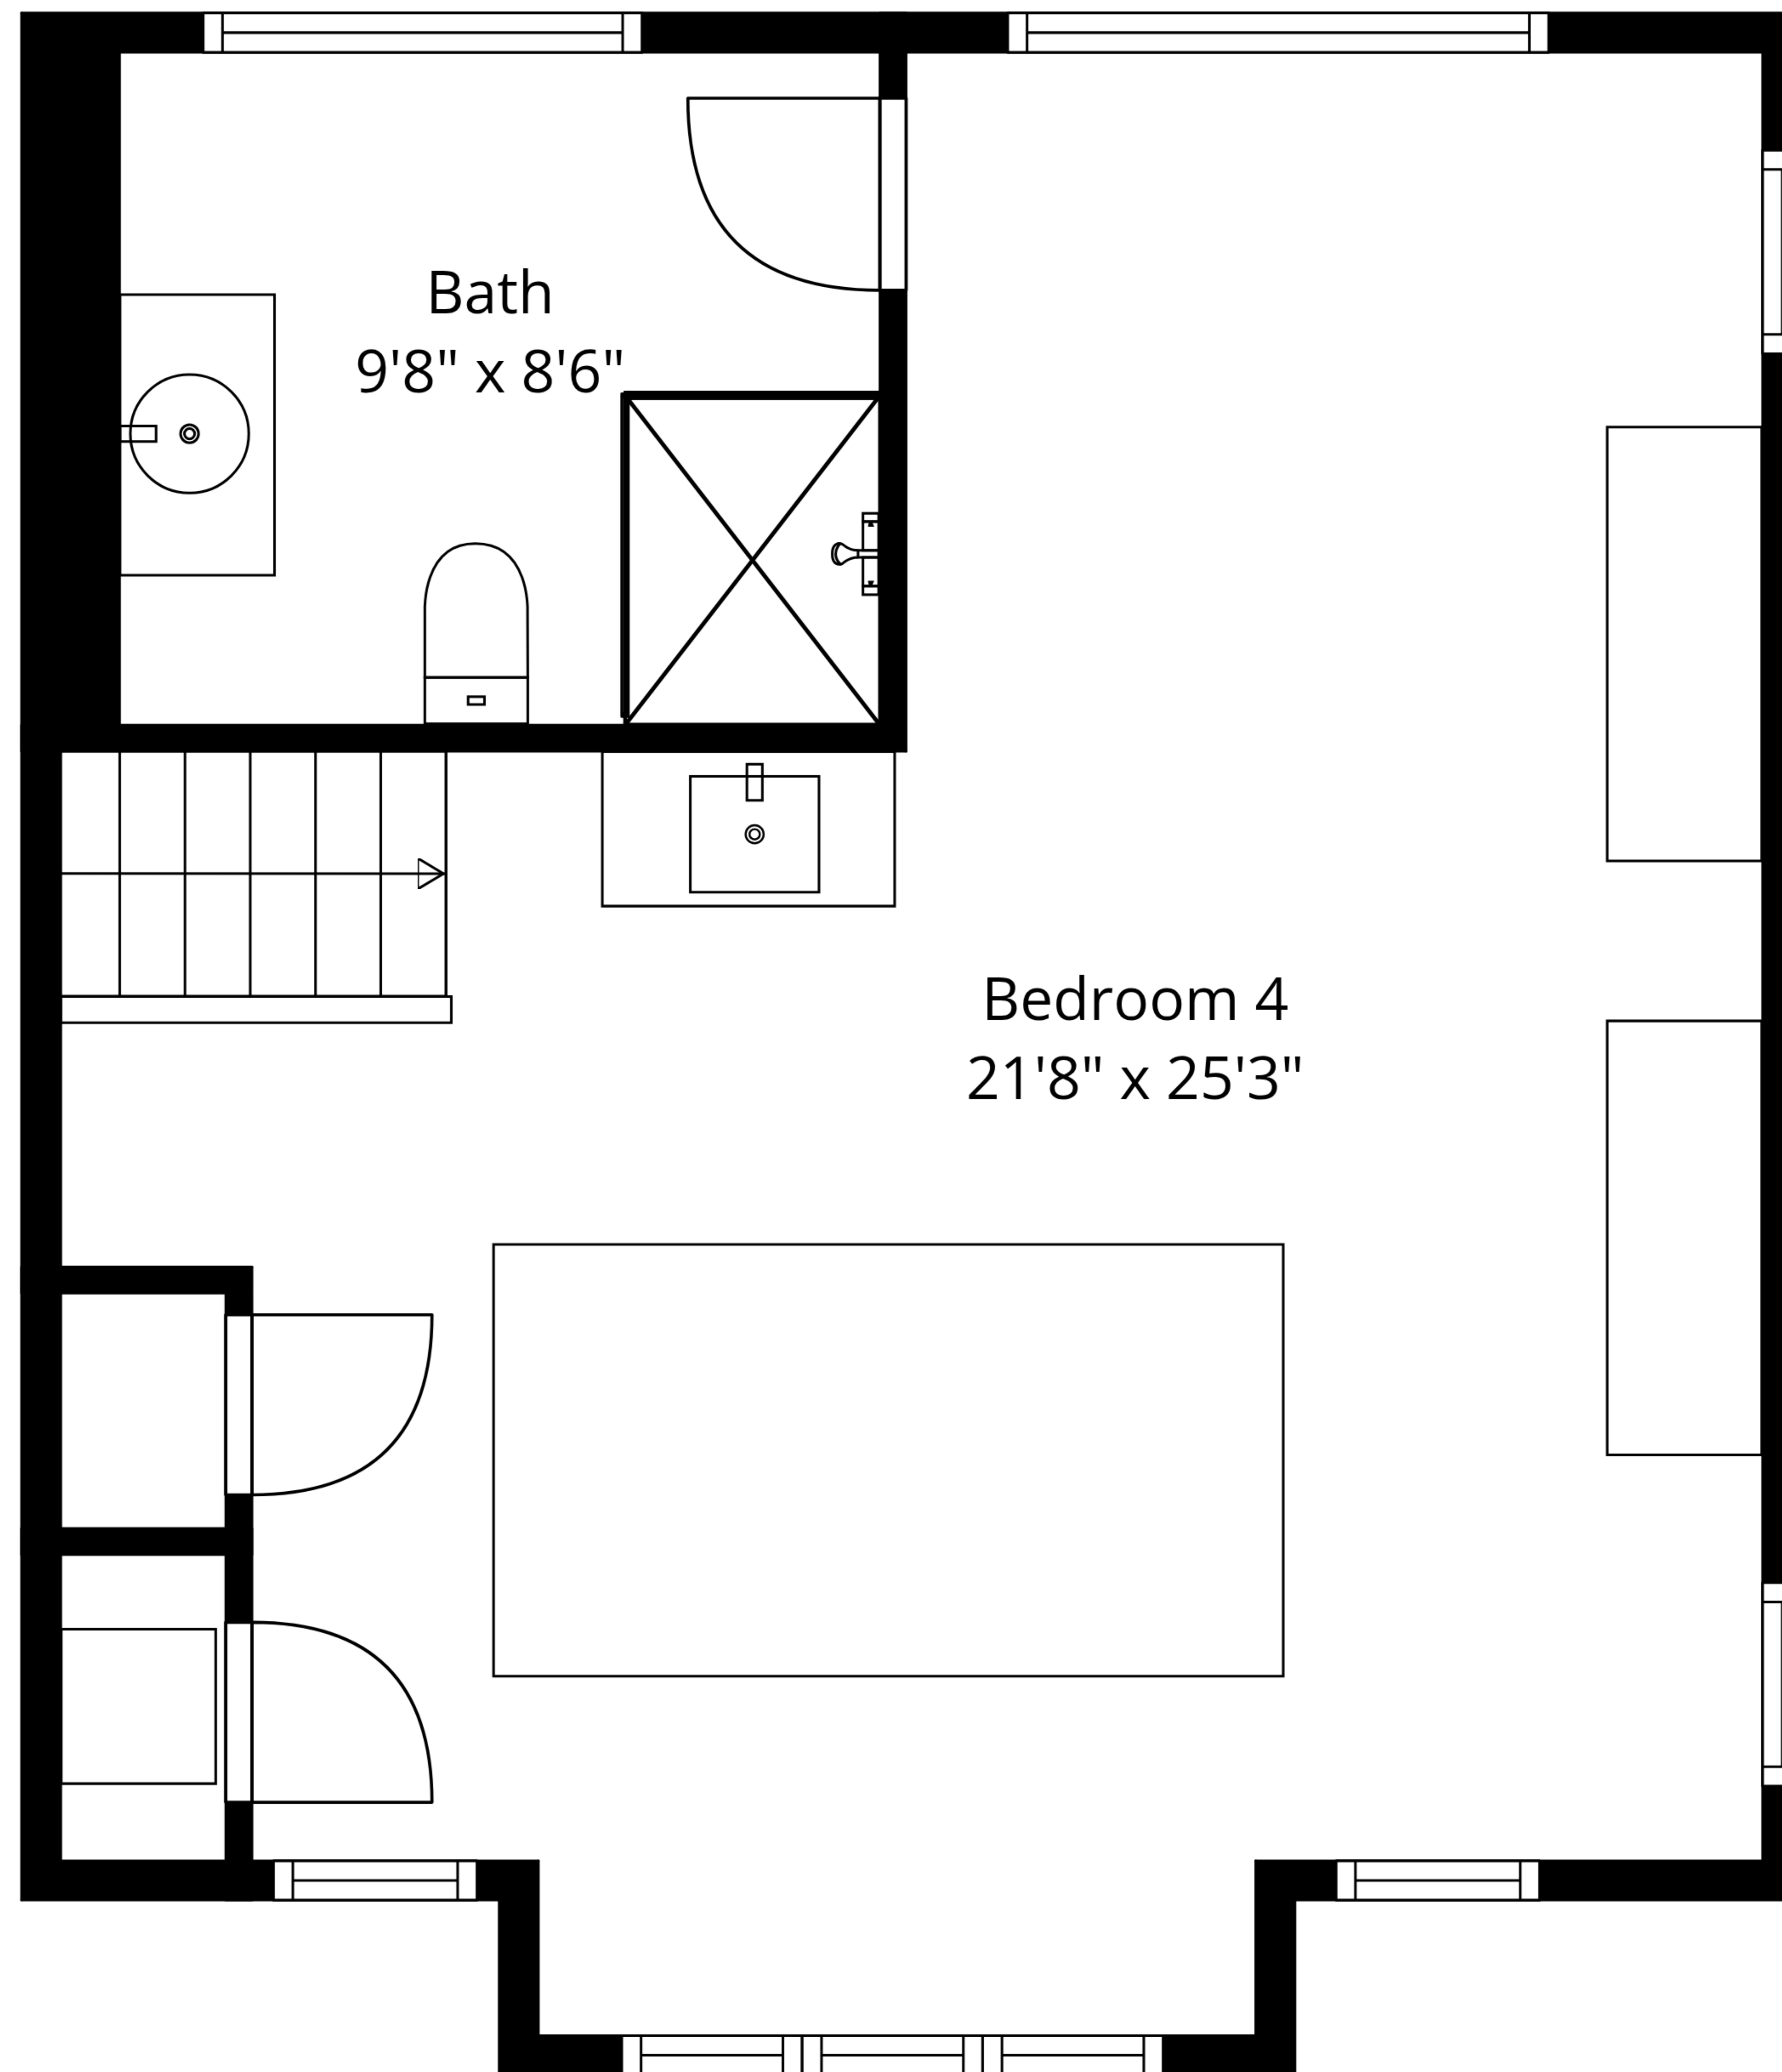

TOTAL: 4015 sq. ft

LOWER LEVEL: 463 sq. ft, GRADE LEVEL: 872 sq. ft, 1ST FLOOR: 1105 sq. ft, 2ND FLOOR: 1055 sq. ft, 3RD FLOOR: 520 sq. ft
EXCLUDED AREAS: UTILITY: 21 sq. ft, UNDEFINED: 5 sq. ft, DECK: 200 sq. ft,
BAY WINDOW: 11 sq. ft, WALLS: 327 sq. ft

Measurements Are Approximate - Deemed Highly Reliable But Not Guaranteed