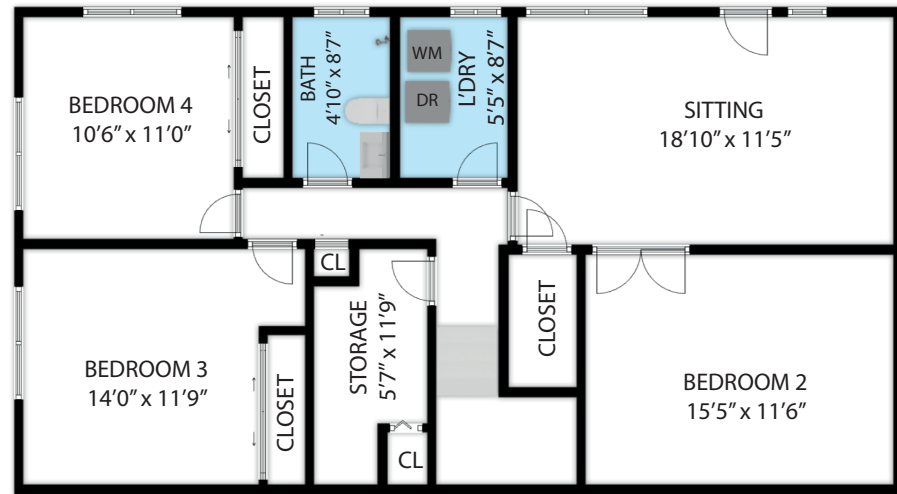

FIRST FLOOR

BASEMENT

8514 SW 54th Avenue, Portland, OR, 97219

TOTAL APPROX. FLOOR AREA 2,522 SQ.FT

Whilst every attempt has been made to ensure the accuracy of the floor plan contained here, measurements of doors, windows, rooms and any other items are approximate and no responsibility is taken for any error, omission, or misstatement. This plan is for illustrative purposes only and should be used as such by any prospective purchaser.

BASEMENT : 1,057 SQ.FT
 FIRST FLOOR : 1,465 SQ.FT
 TOTAL AREA : 2,522 SQ.FT