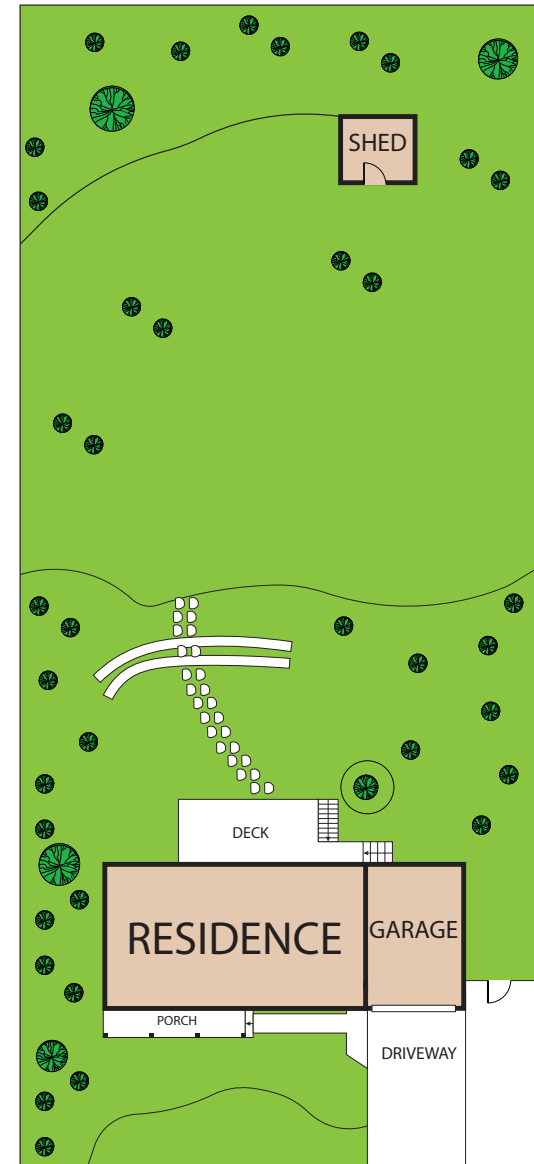

FIRST FLOOR

BASEMENT

8514 SW 54th Avenue, Portland, OR, 97219

TOTAL APPROX. FLOOR AREA 2,522 SQ.FT

Whilst every attempt has been made to ensure the accuracy of the floor plan contained here, measurements of doors, windows, rooms and any other items are approximate and no responsibility is taken for any error, omission, or misstatement. This plan is for illustrative purposes only and should be used as such by any prospective purchaser.

BASEMENT : 1,057 SQ.FT
 FIRST FLOOR : 1,465 SQ.FT
 TOTAL AREA : 2,522 SQ.FT