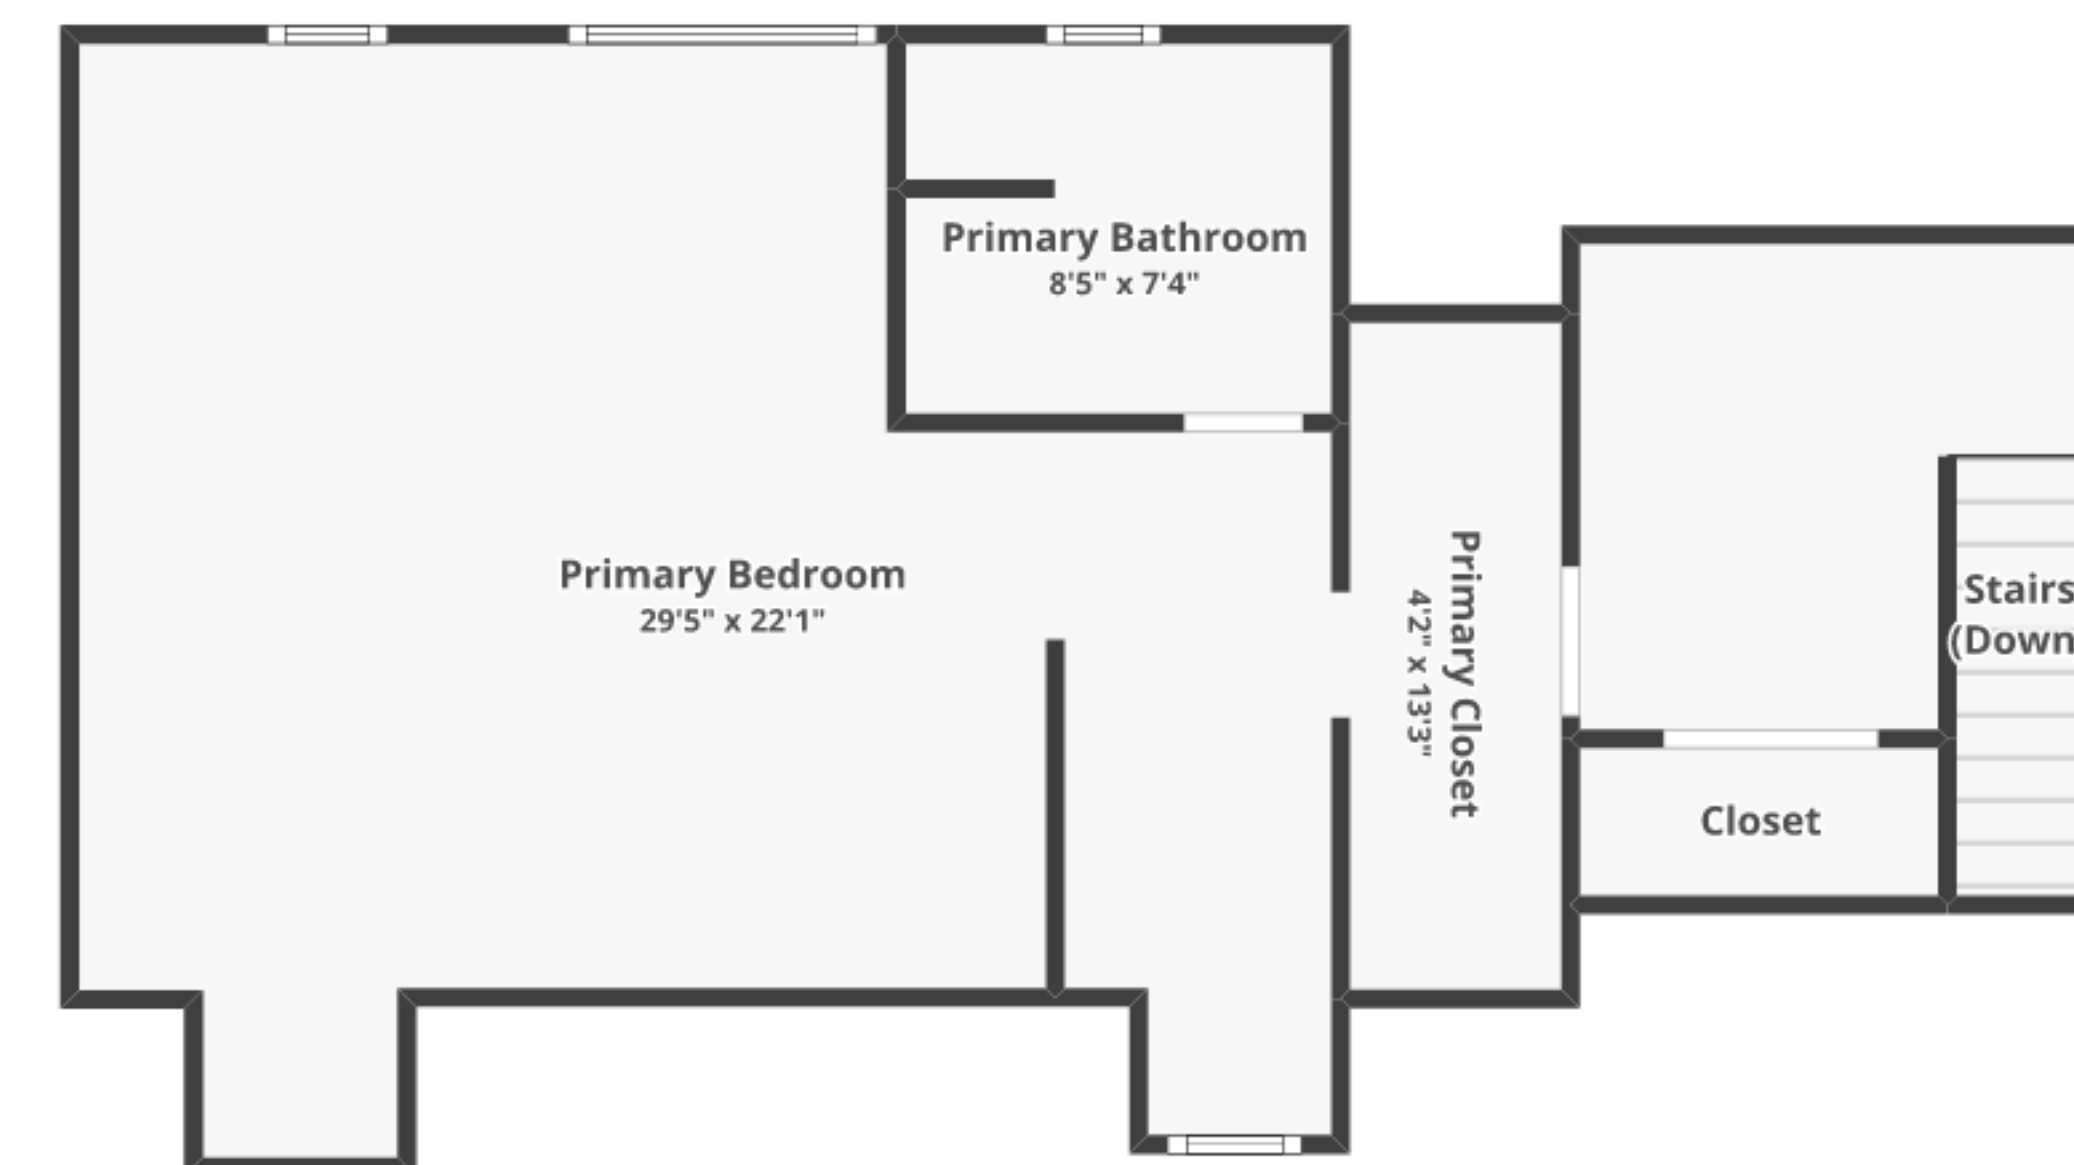

110 Erie Trl, Winchester, VA 22602

Total finished area: ~1,880.99 sq. ft.

FLOOR 1
Finished area: ~998.15 sq. ft.

BASEMENT
Finished area: ~219.96 sq. ft.

FLOOR 2
Finished area: ~662.88 sq. ft.