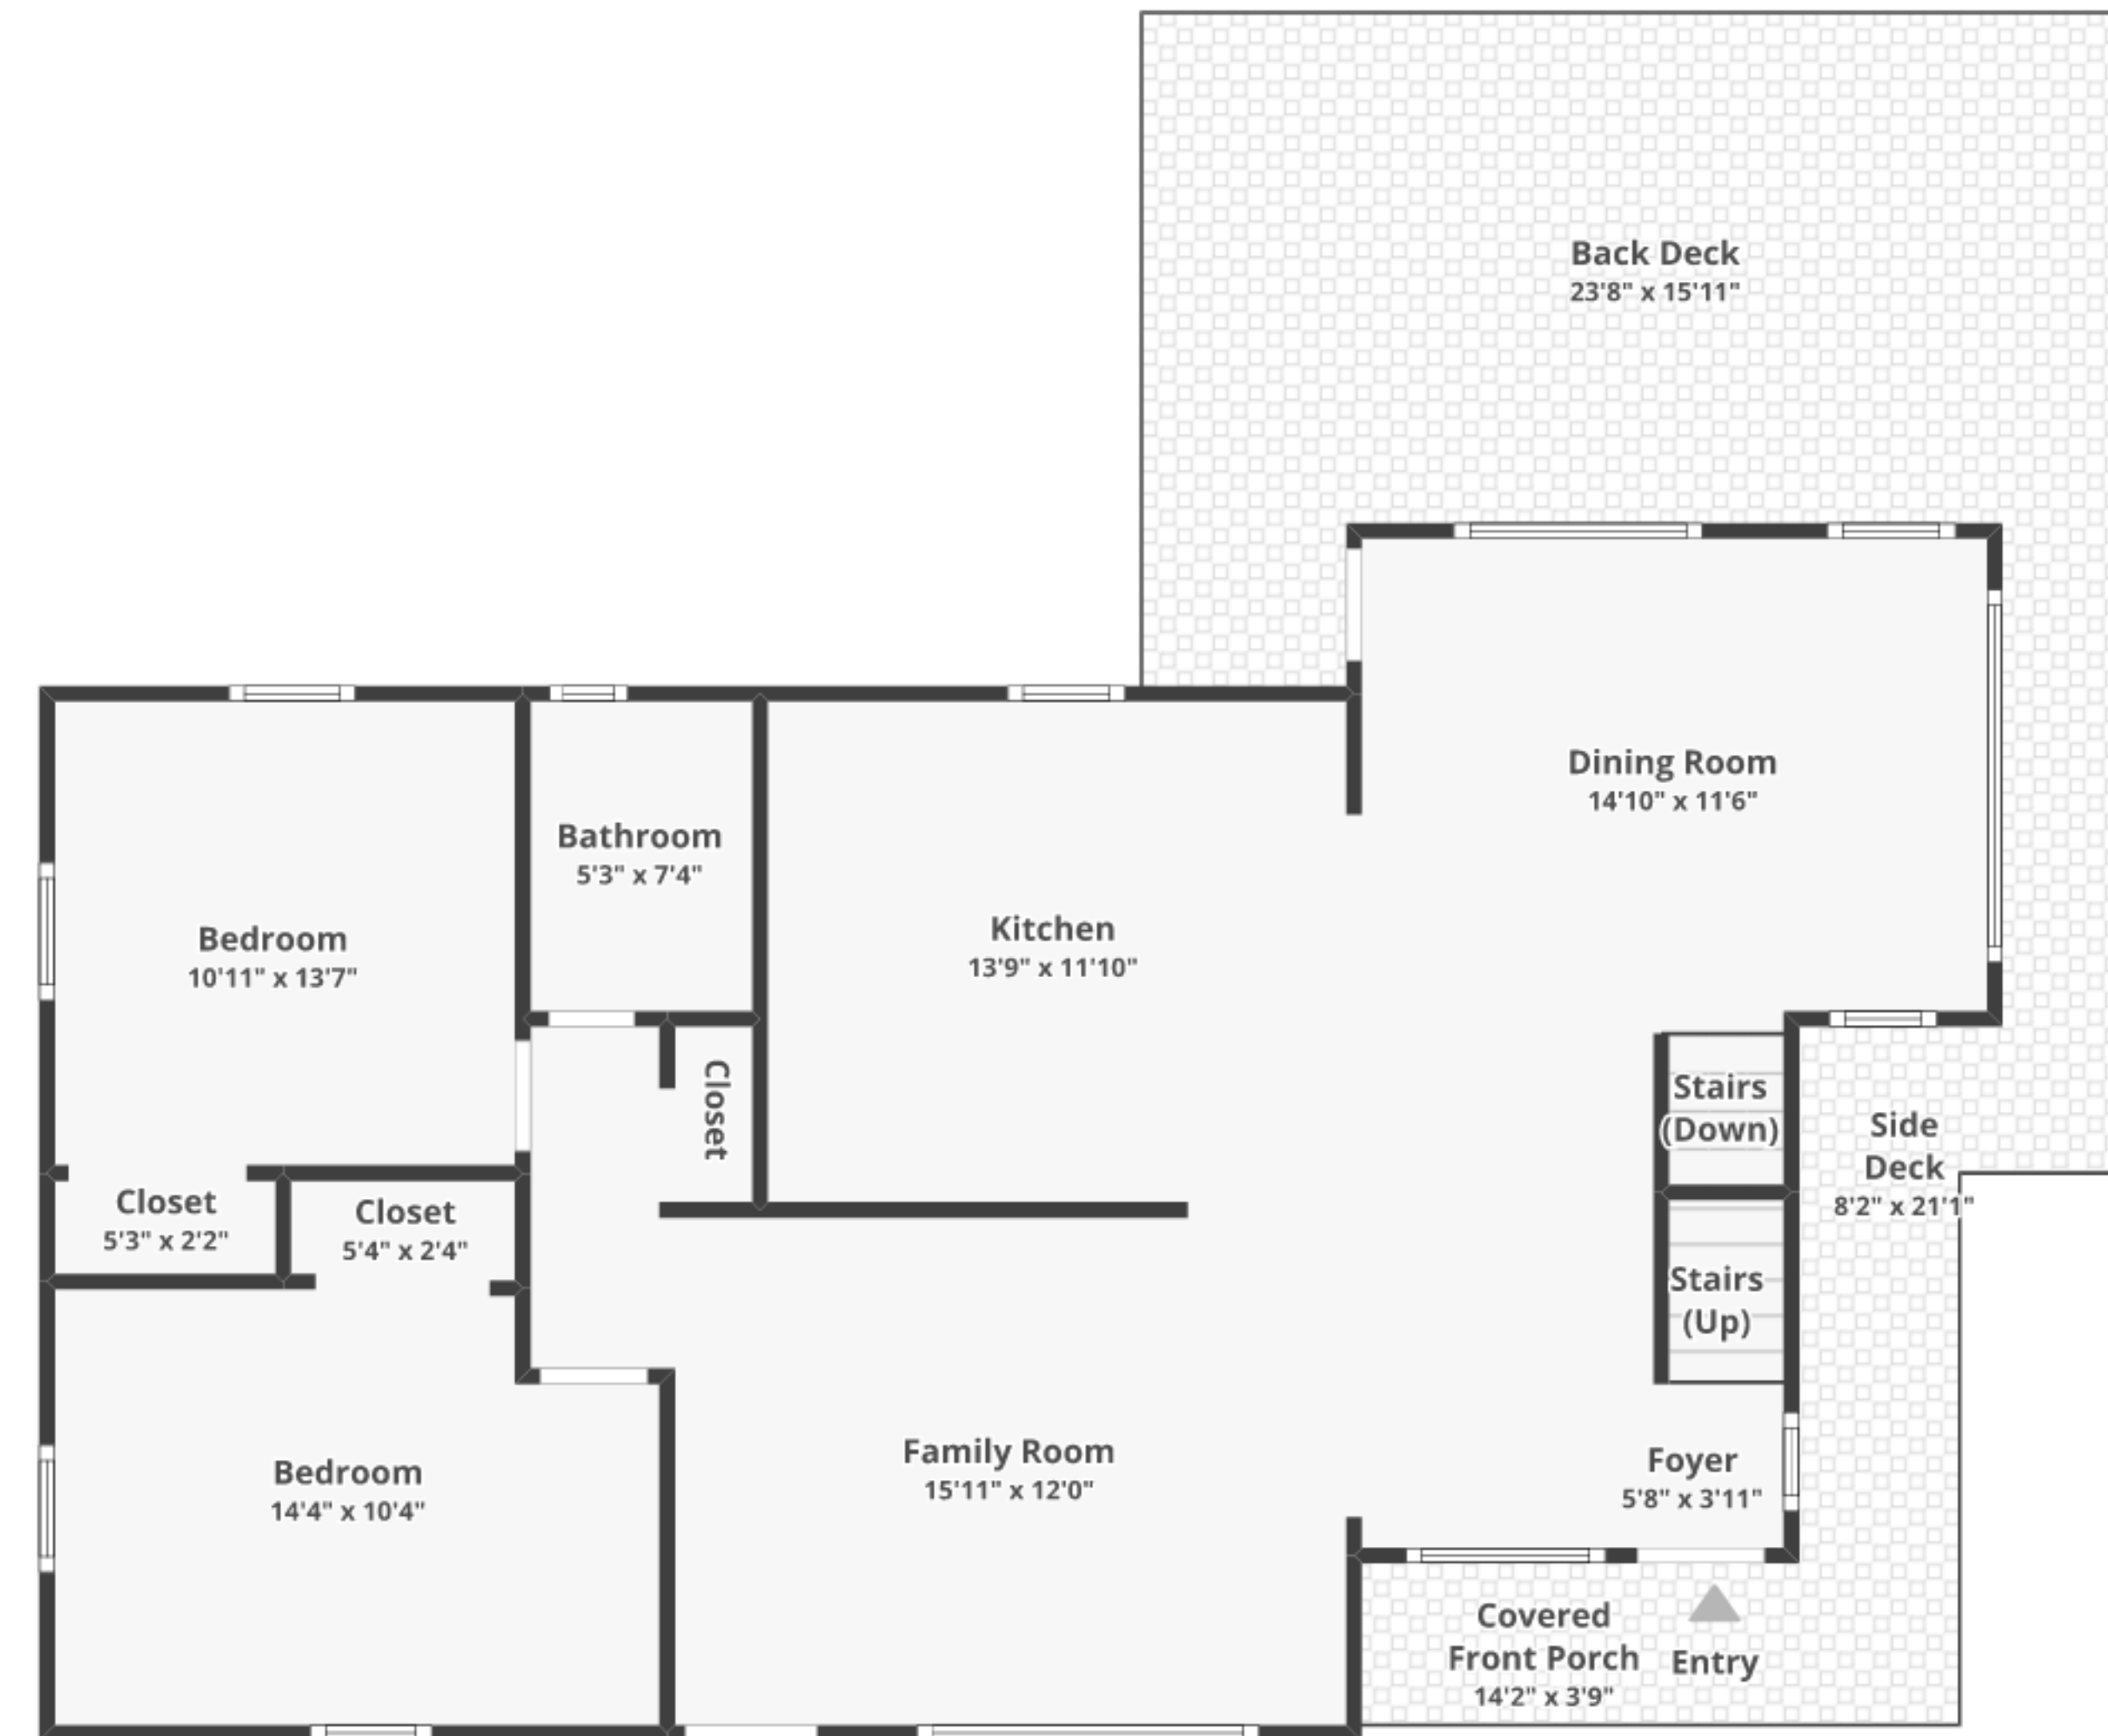

110 Erie Trl, Winchester, VA 22602

Total finished area: ~1,880.99 sq. ft.

FLOOR 1
Finished area: ~998.15 sq. ft.

BASEMENT
Finished area: ~219.96 sq. ft.

FLOOR 2
Finished area: ~662.88 sq. ft.