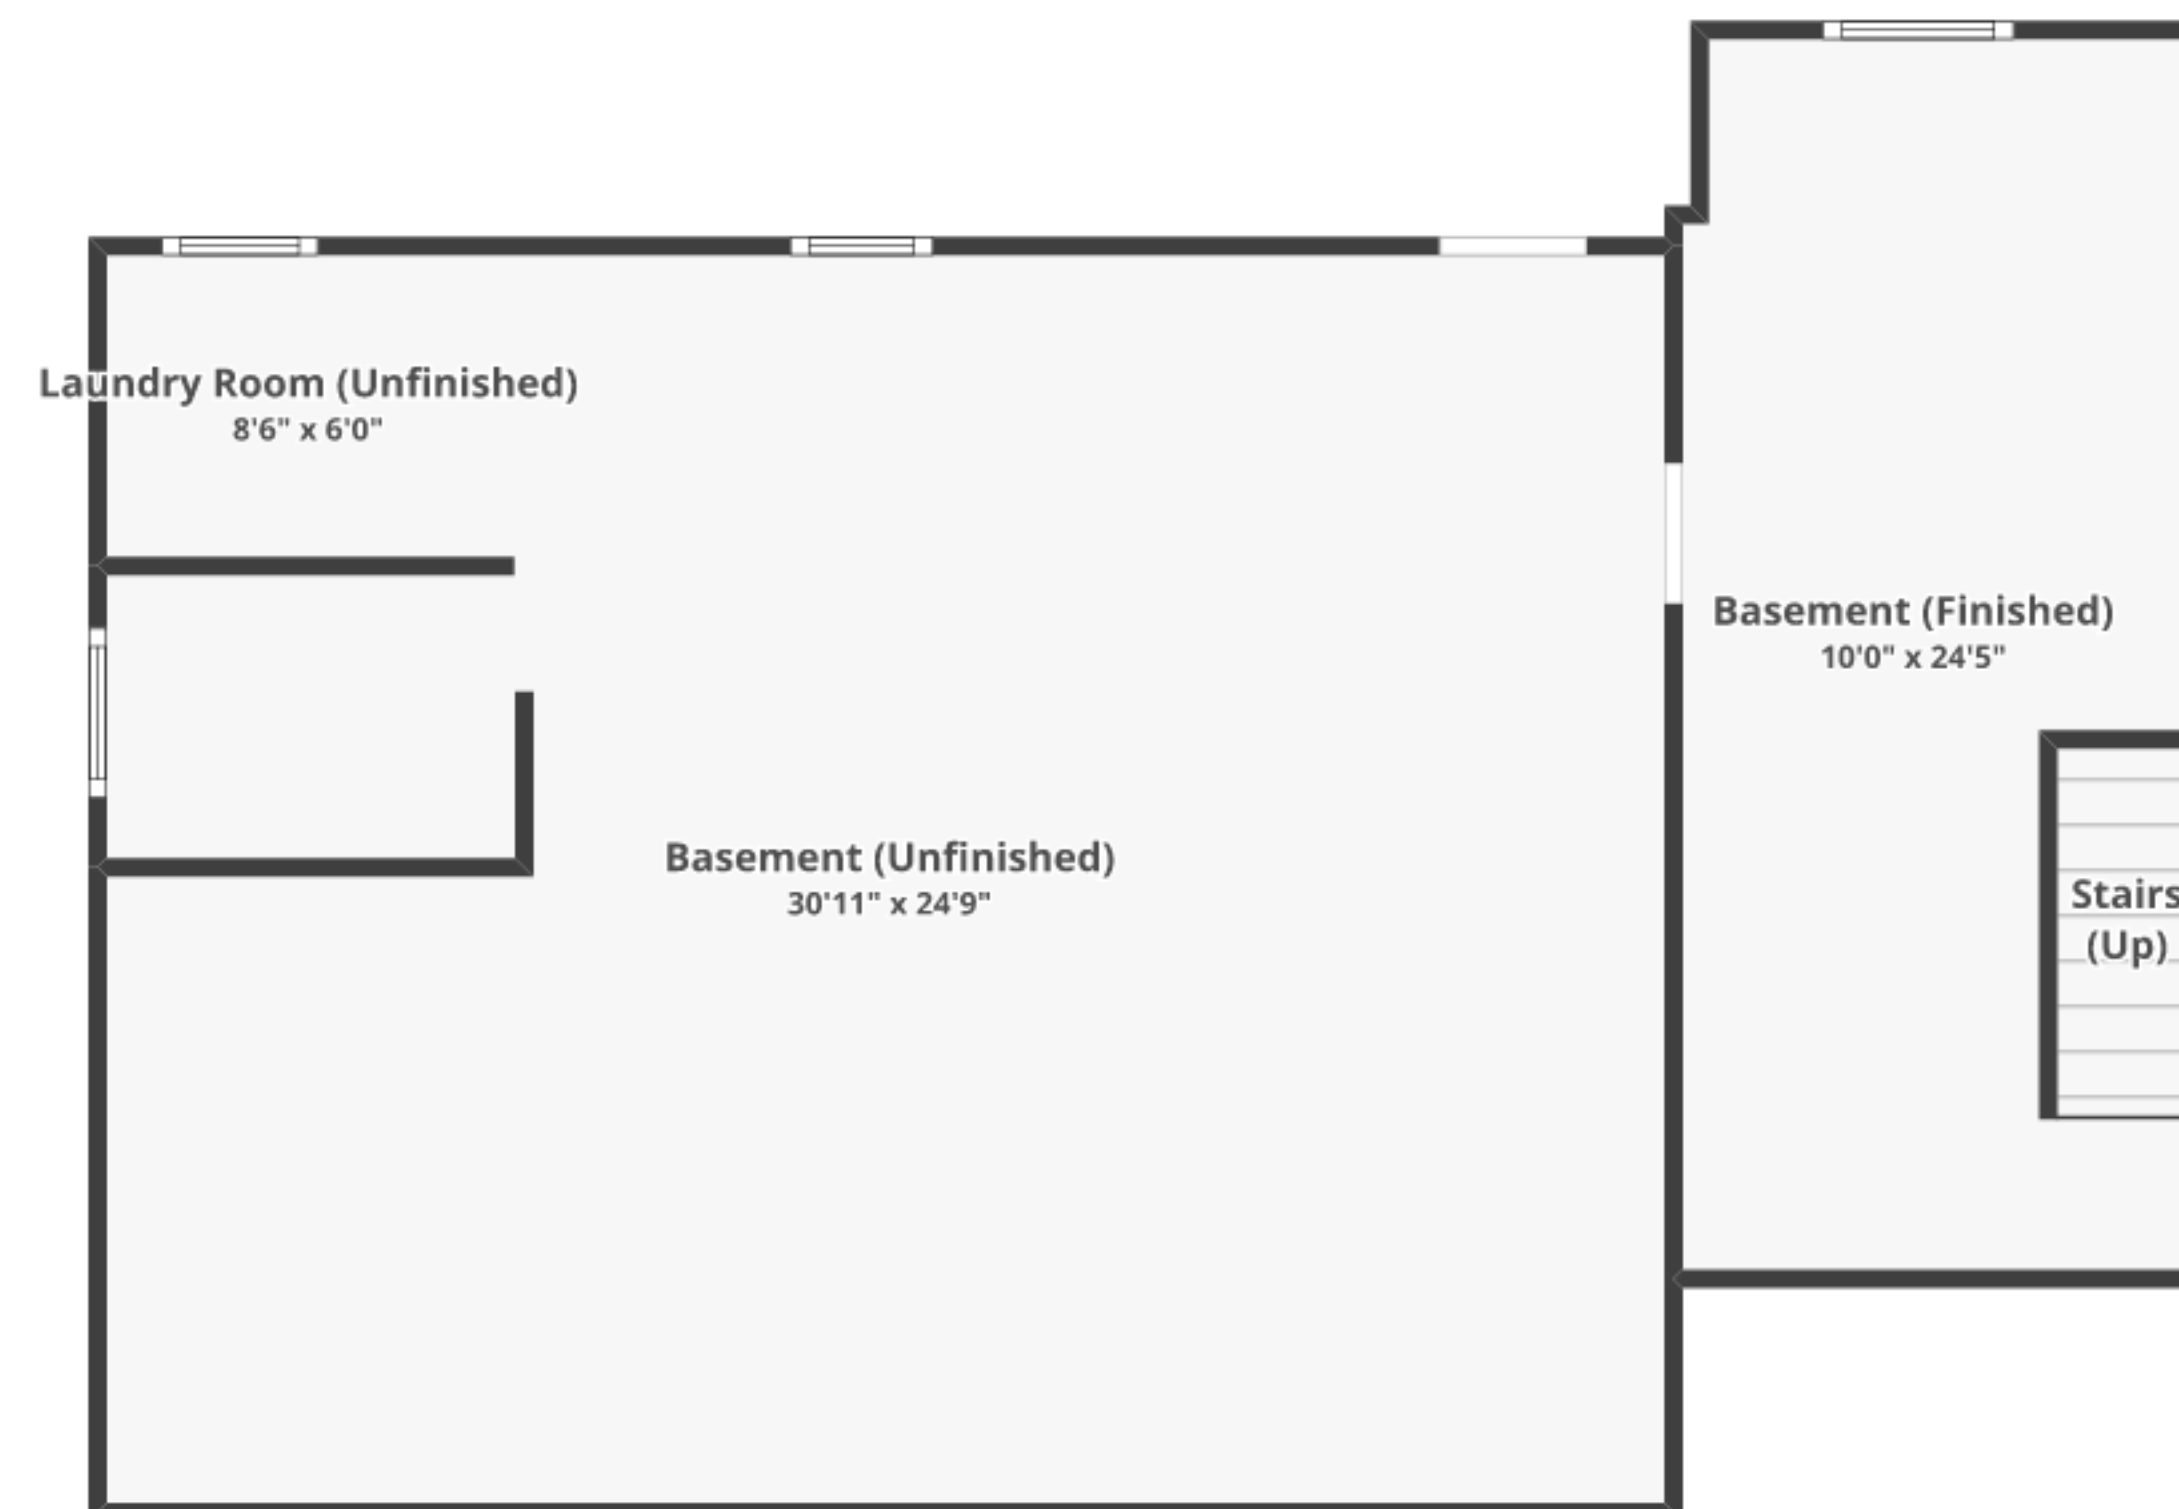

110 Erie Trl, Winchester, VA 22602

Total finished area: ~1,880.99 sq. ft.

FLOOR 1
Finished area: ~998.15 sq. ft.

BASEMENT
Finished area: ~219.96 sq. ft.

FLOOR 2
Finished area: ~662.88 sq. ft.