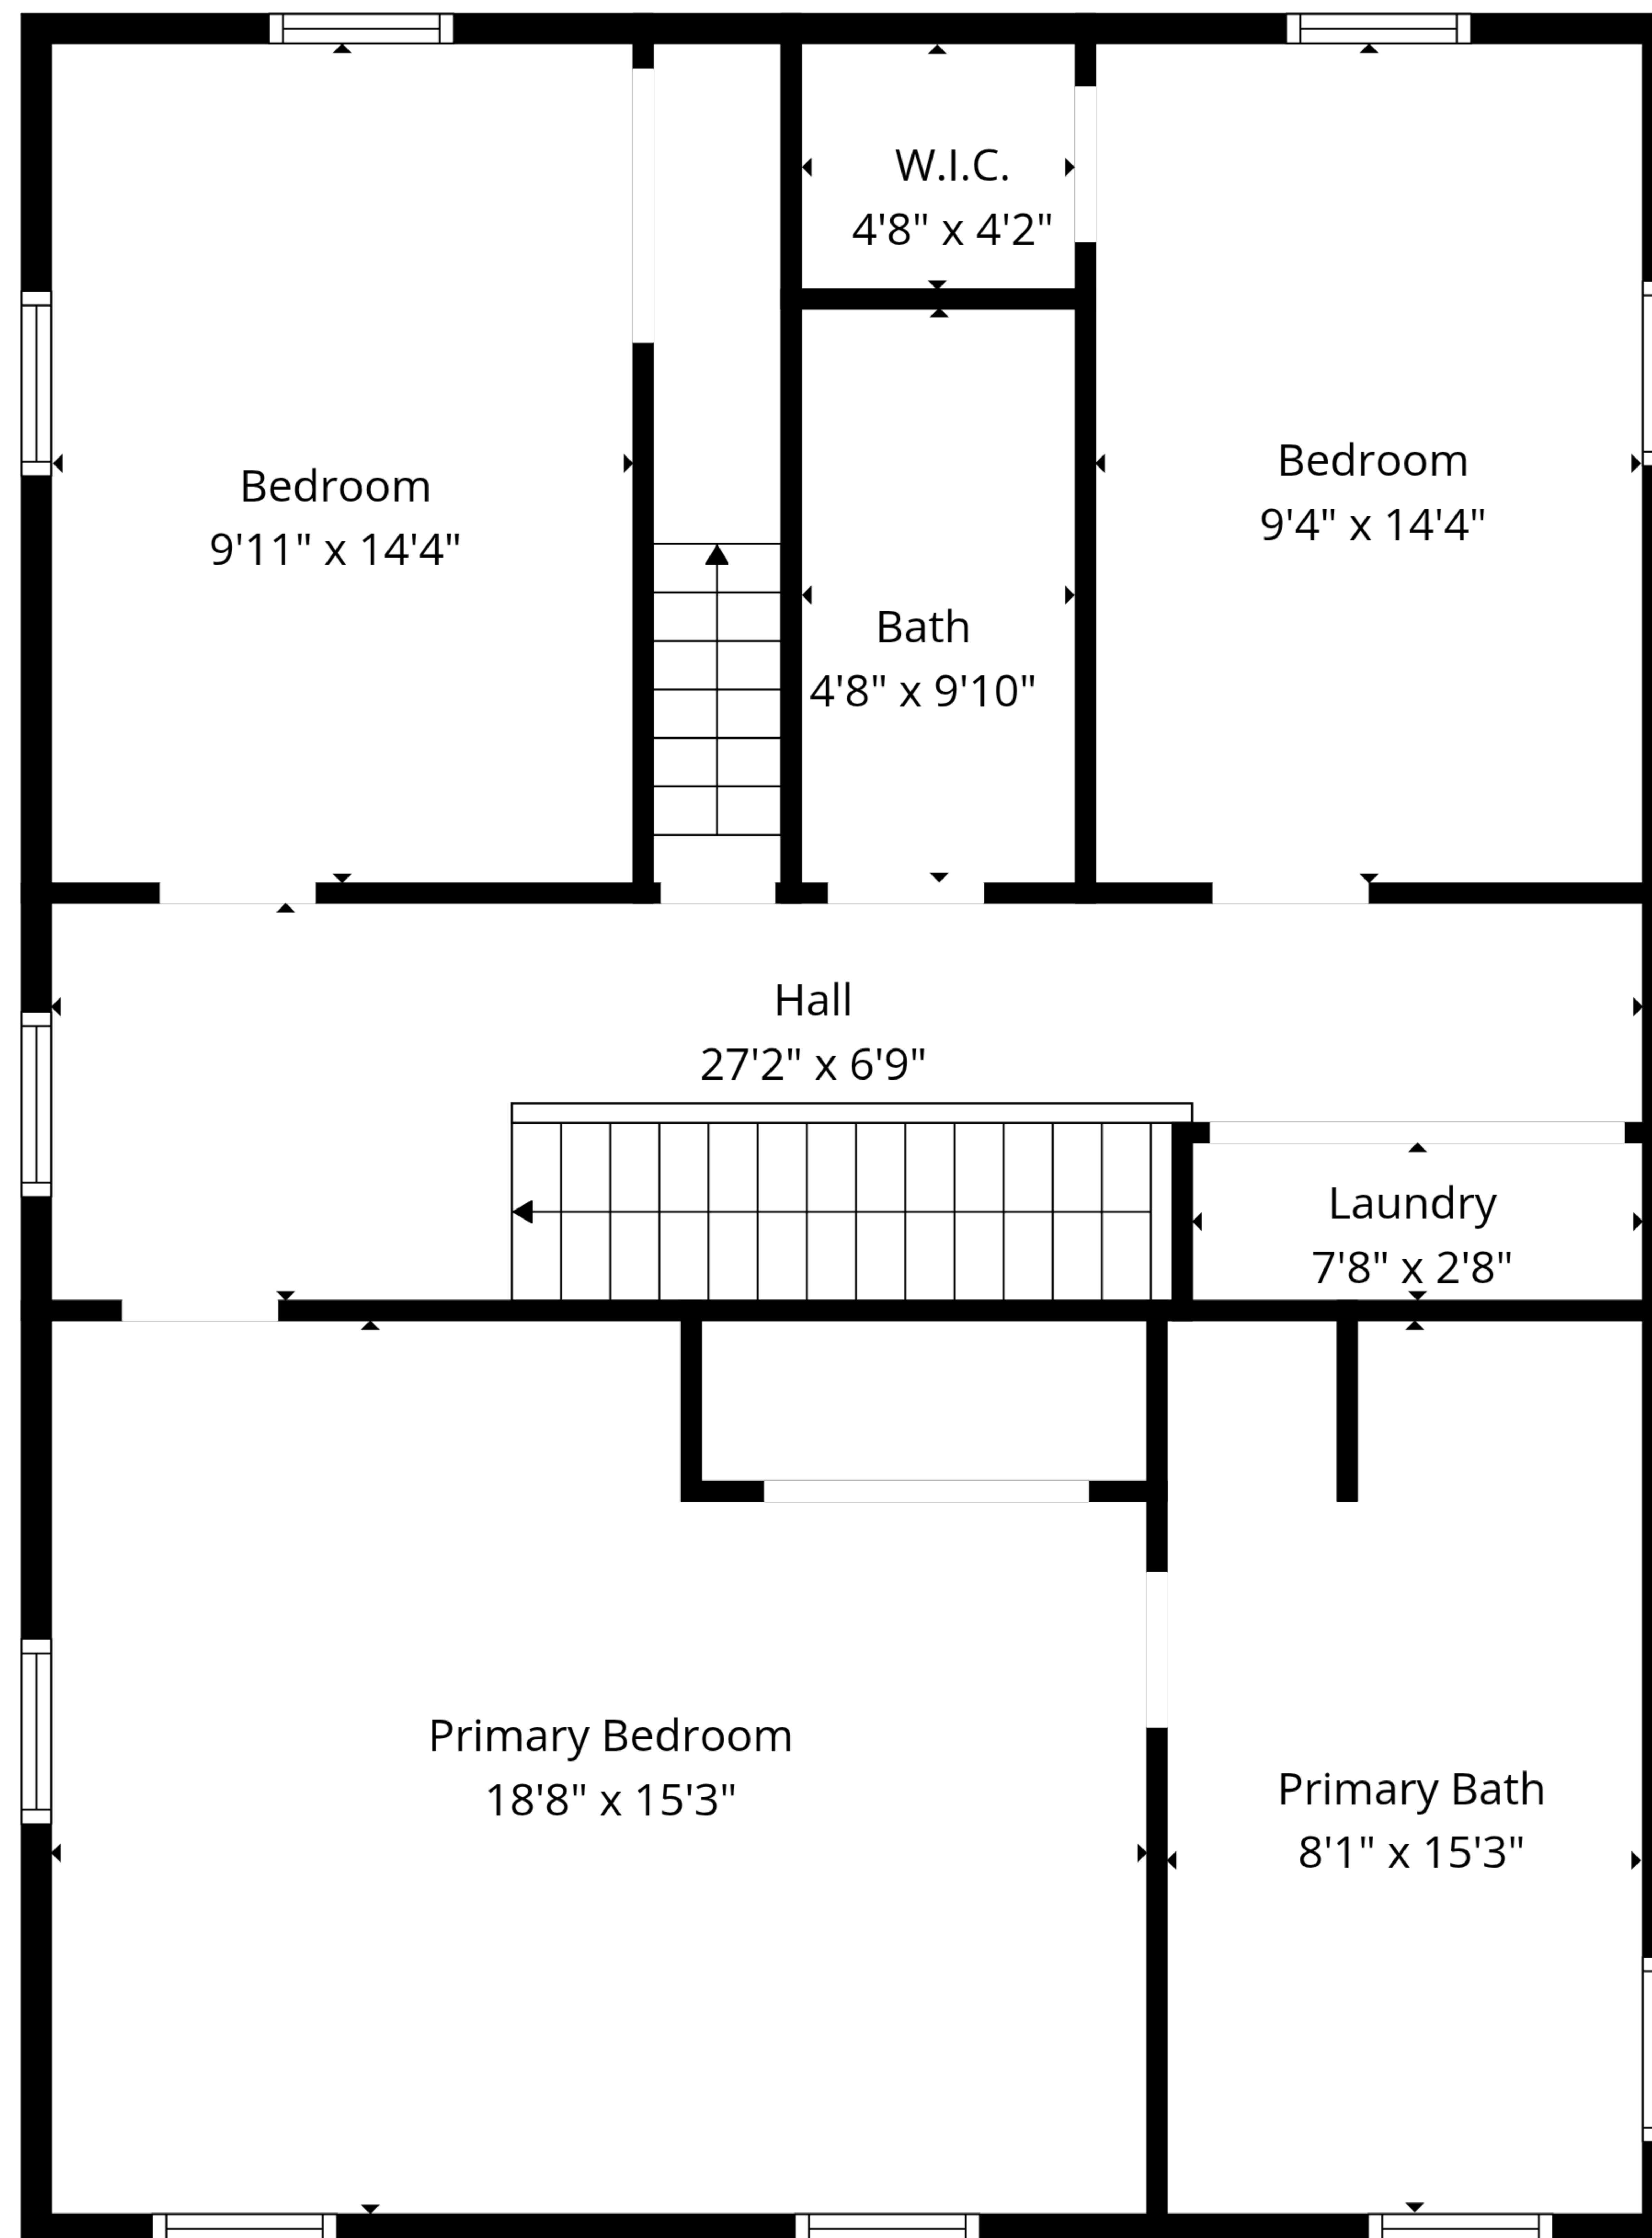

**TOTAL: 2385 sq. ft**

1st floor: 1006 sq. ft, 2nd floor: 1006 sq. ft, 3rd floor: 373 sq. ft  
 EXCLUDED AREAS: STORAGE: 54 sq. ft, WALLS: 180 sq. ft

Measurements Deemed Highly Reliable But Not Guaranteed. Measured By Cubicasa Tech.

**TOTAL: 2385 sq. ft**

1st floor: 1006 sq. ft, 2nd floor: 1006 sq. ft, 3rd floor: 373 sq. ft  
EXCLUDED AREAS: STORAGE: 54 sq. ft, WALLS: 180 sq. ft

1st Floor

2nd Floor

3rd Floor

**TOTAL: 2385 sq. ft**  
 1st floor: 1006 sq. ft, 2nd floor: 1006 sq. ft, 3rd floor: 373 sq. ft  
 EXCLUDED AREAS: STORAGE: 54 sq. ft, WALLS: 180 sq. ft