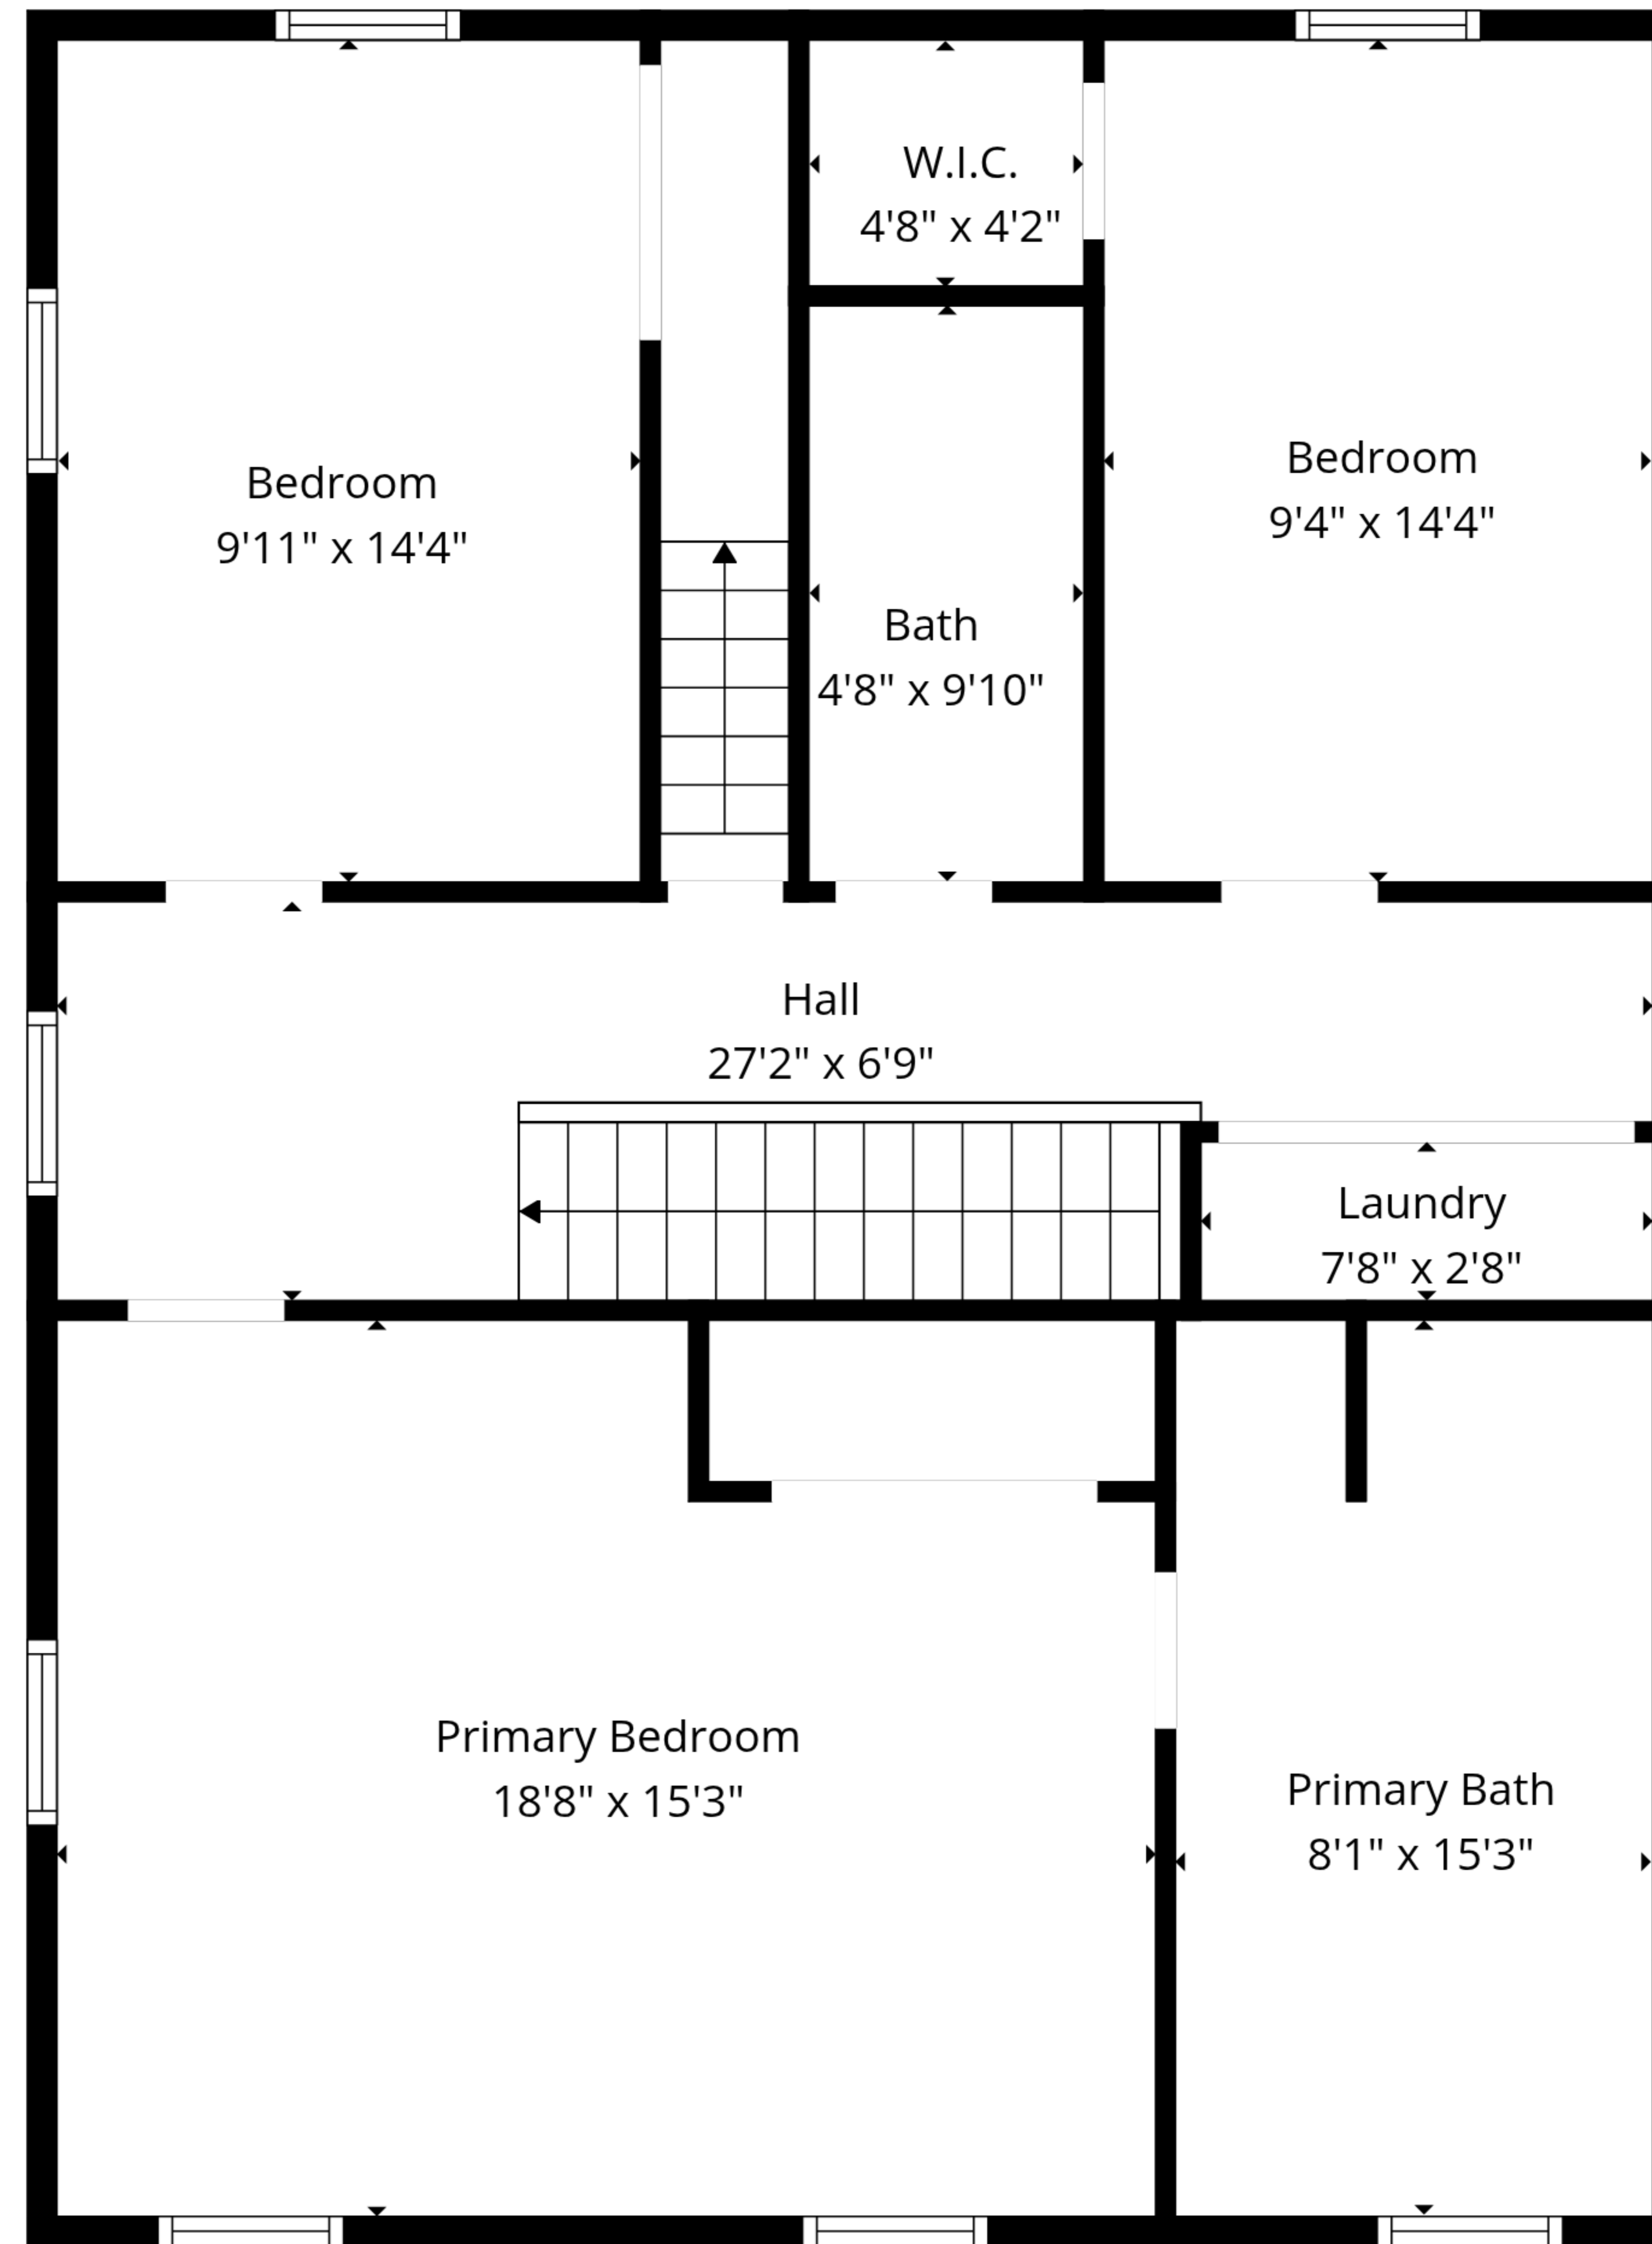

**TOTAL: 2385 sq. ft**

1st floor: 1006 sq. ft, 2nd floor: 1006 sq. ft, 3rd floor: 373 sq. ft  
 EXCLUDED AREAS: STORAGE: 54 sq. ft, WALLS: 180 sq. ft

Measurements Deemed Highly Reliable But Not Guaranteed. Measured By Cubicasa Tech.

**TOTAL: 2385 sq. ft**

1st floor: 1006 sq. ft, 2nd floor: 1006 sq. ft, 3rd floor: 373 sq. ft  
EXCLUDED AREAS: STORAGE: 54 sq. ft, WALLS: 180 sq. ft

1st Floor

2nd Floor

3rd Floor

**TOTAL: 2385 sq. ft**  
 1st floor: 1006 sq. ft, 2nd floor: 1006 sq. ft, 3rd floor: 373 sq. ft  
 EXCLUDED AREAS: STORAGE: 54 sq. ft, WALLS: 180 sq. ft