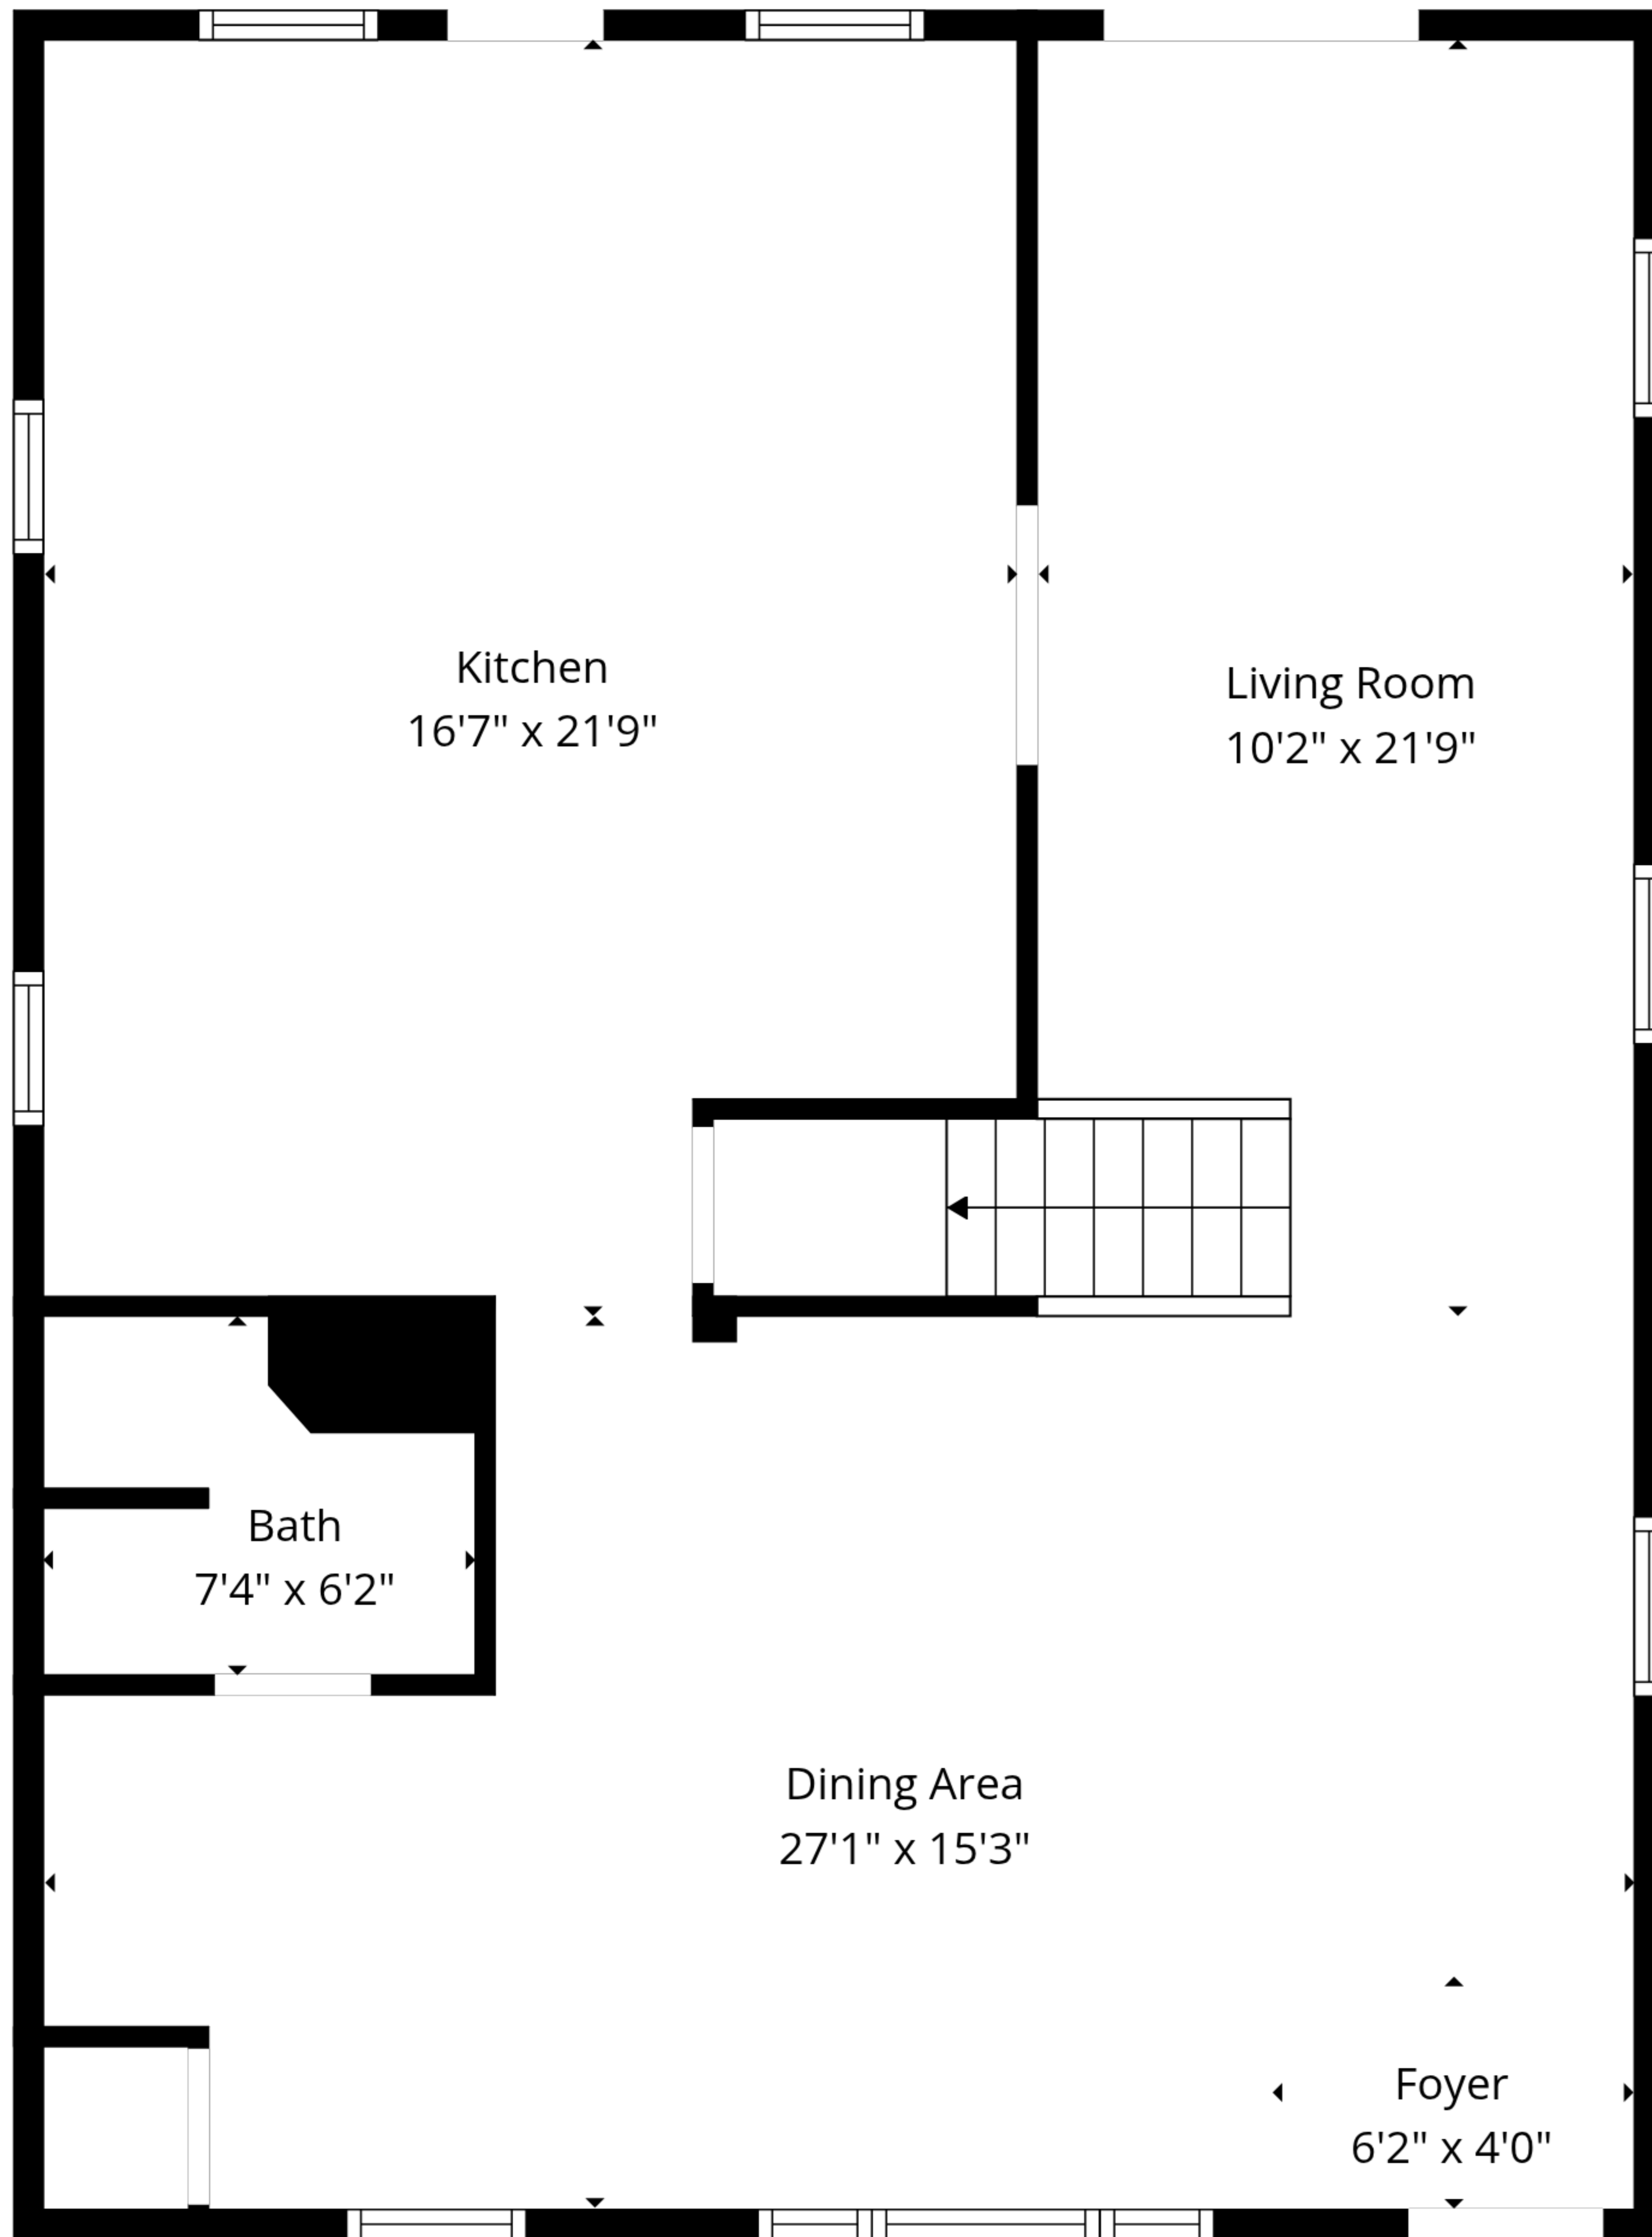

**TOTAL: 2385 sq. ft**

1st floor: 1006 sq. ft, 2nd floor: 1006 sq. ft, 3rd floor: 373 sq. ft  
 EXCLUDED AREAS: STORAGE: 54 sq. ft, WALLS: 180 sq. ft

Measurements Deemed Highly Reliable But Not Guaranteed. Measured By Cubicasa Tech.

**TOTAL: 2385 sq. ft**

1st floor: 1006 sq. ft, 2nd floor: 1006 sq. ft, 3rd floor: 373 sq. ft  
EXCLUDED AREAS: STORAGE: 54 sq. ft, WALLS: 180 sq. ft

1st Floor

2nd Floor

3rd Floor

**TOTAL: 2385 sq. ft**  
 1st floor: 1006 sq. ft, 2nd floor: 1006 sq. ft, 3rd floor: 373 sq. ft  
 EXCLUDED AREAS: STORAGE: 54 sq. ft, WALLS: 180 sq. ft