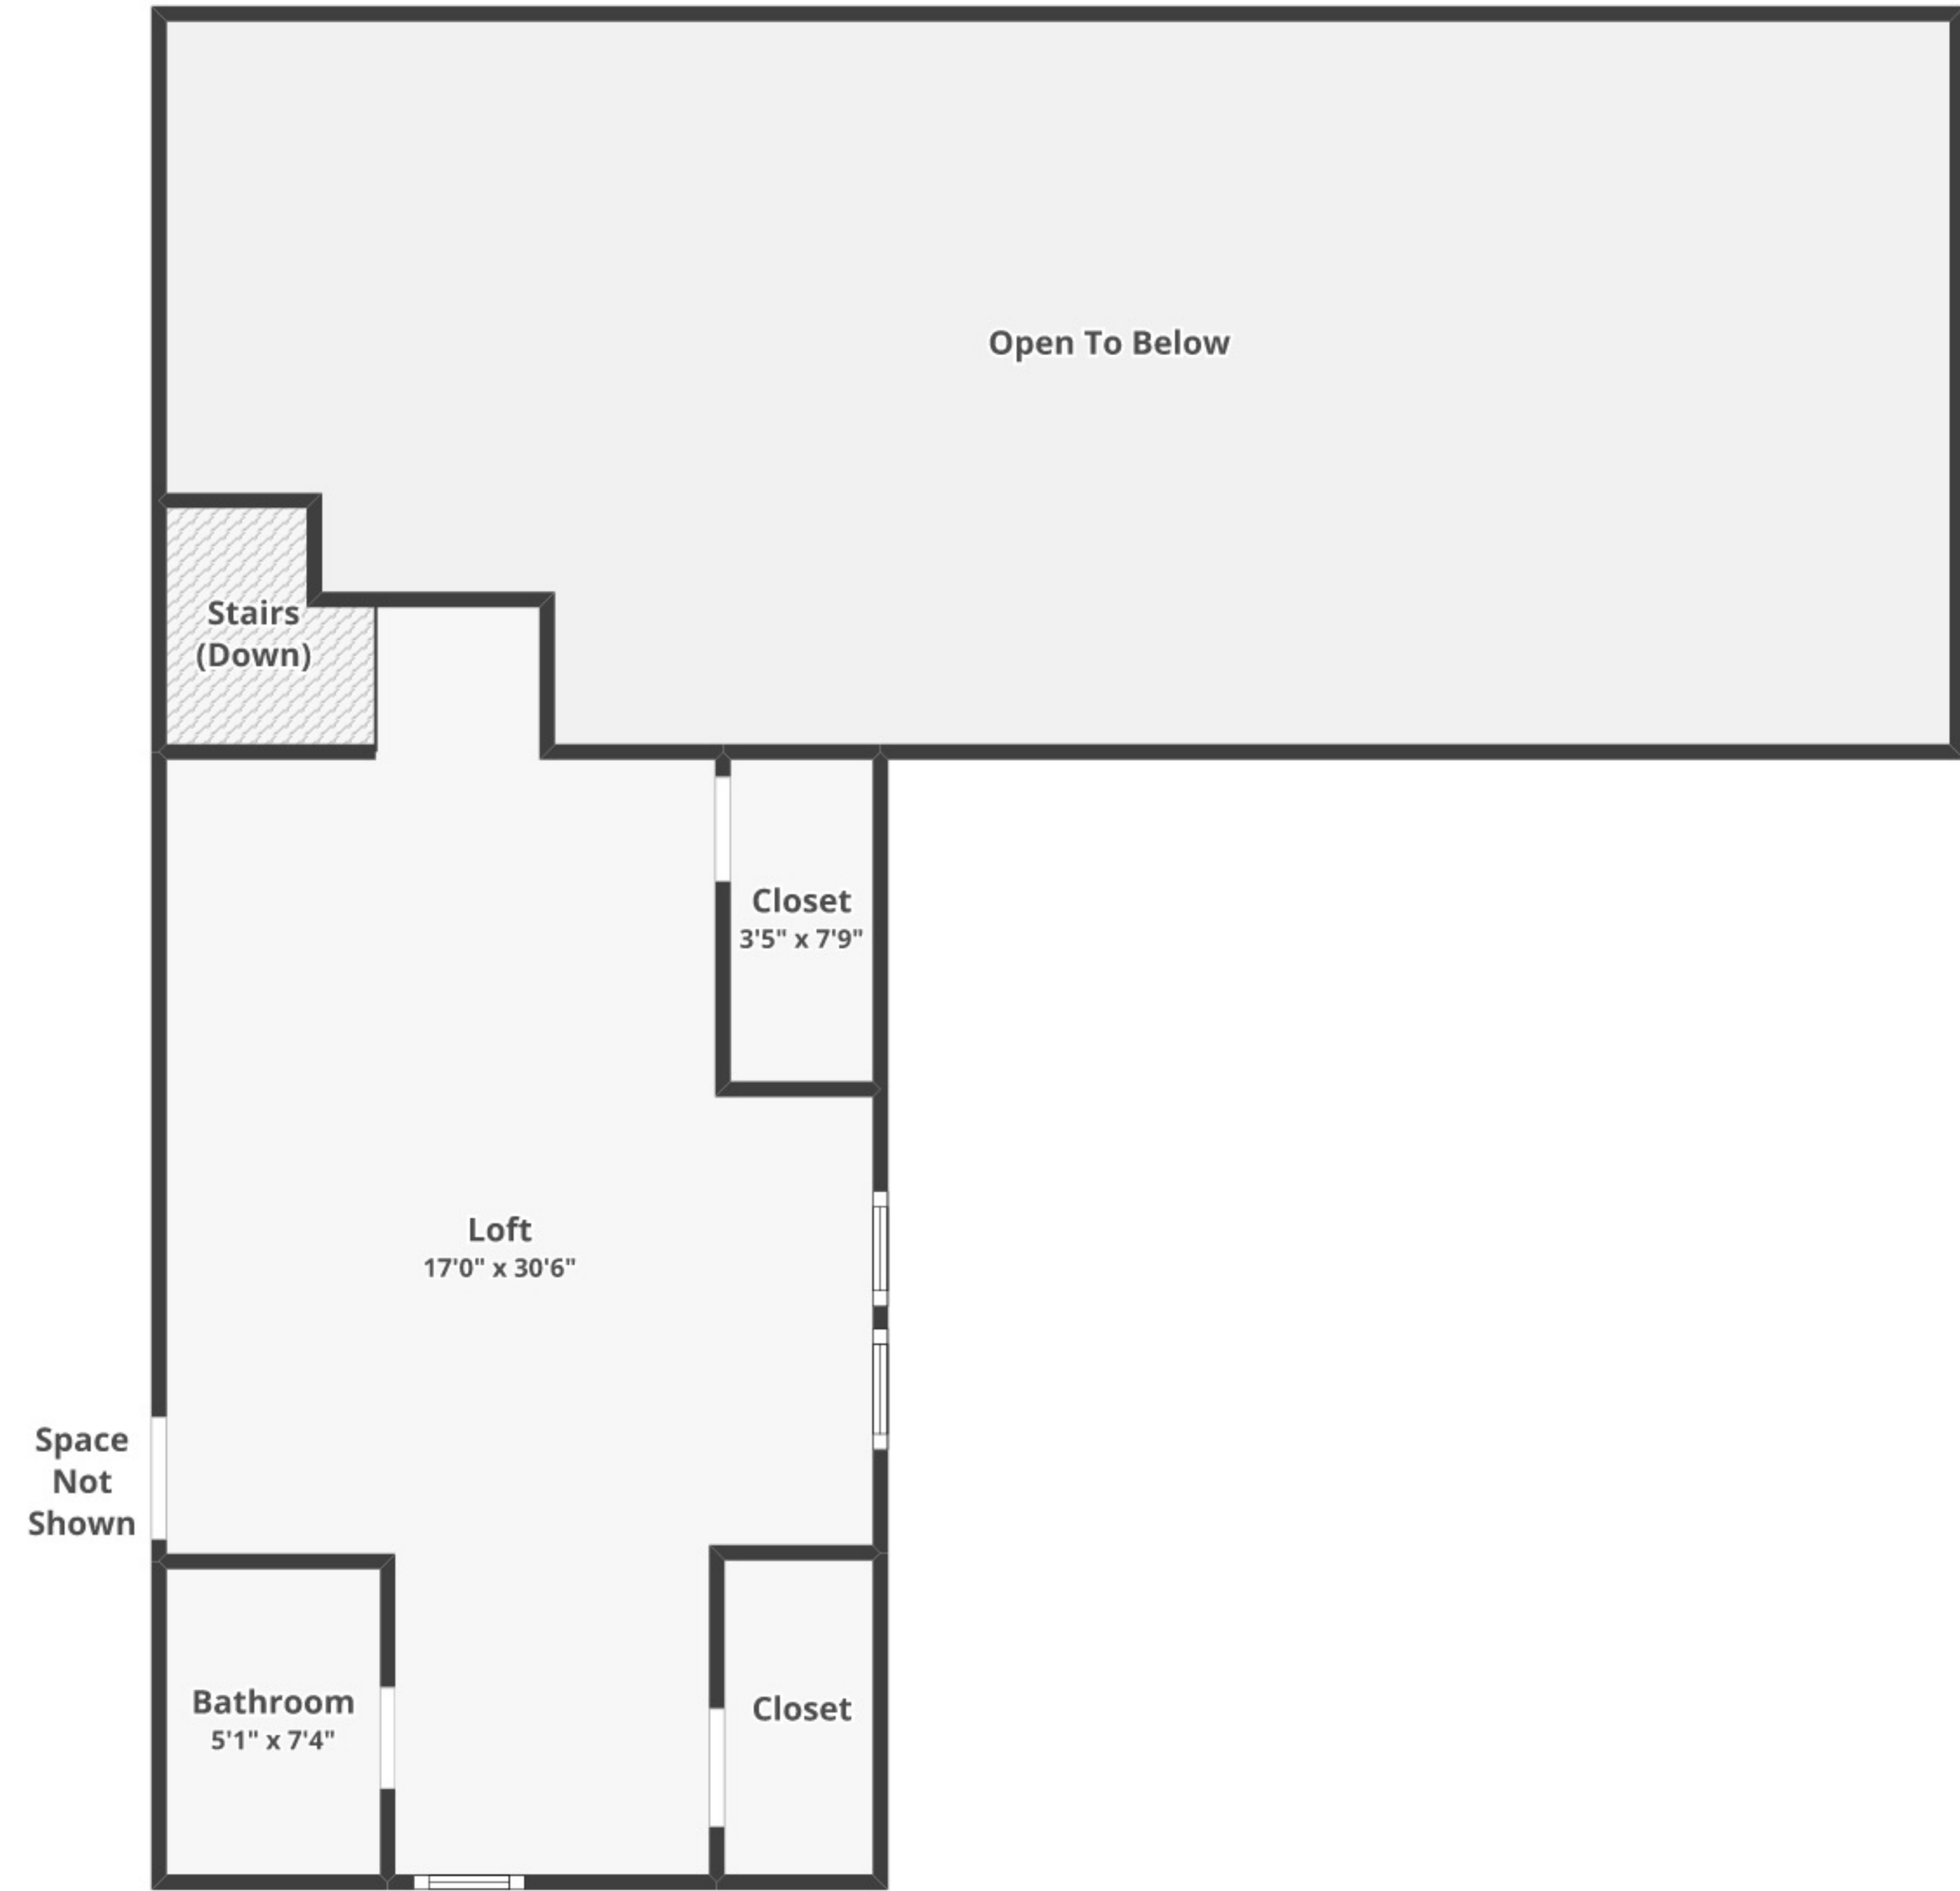

1692 Wharf Ferry Rd, Edisto Island, SC 29438

FLOOR 1

FLOOR 2