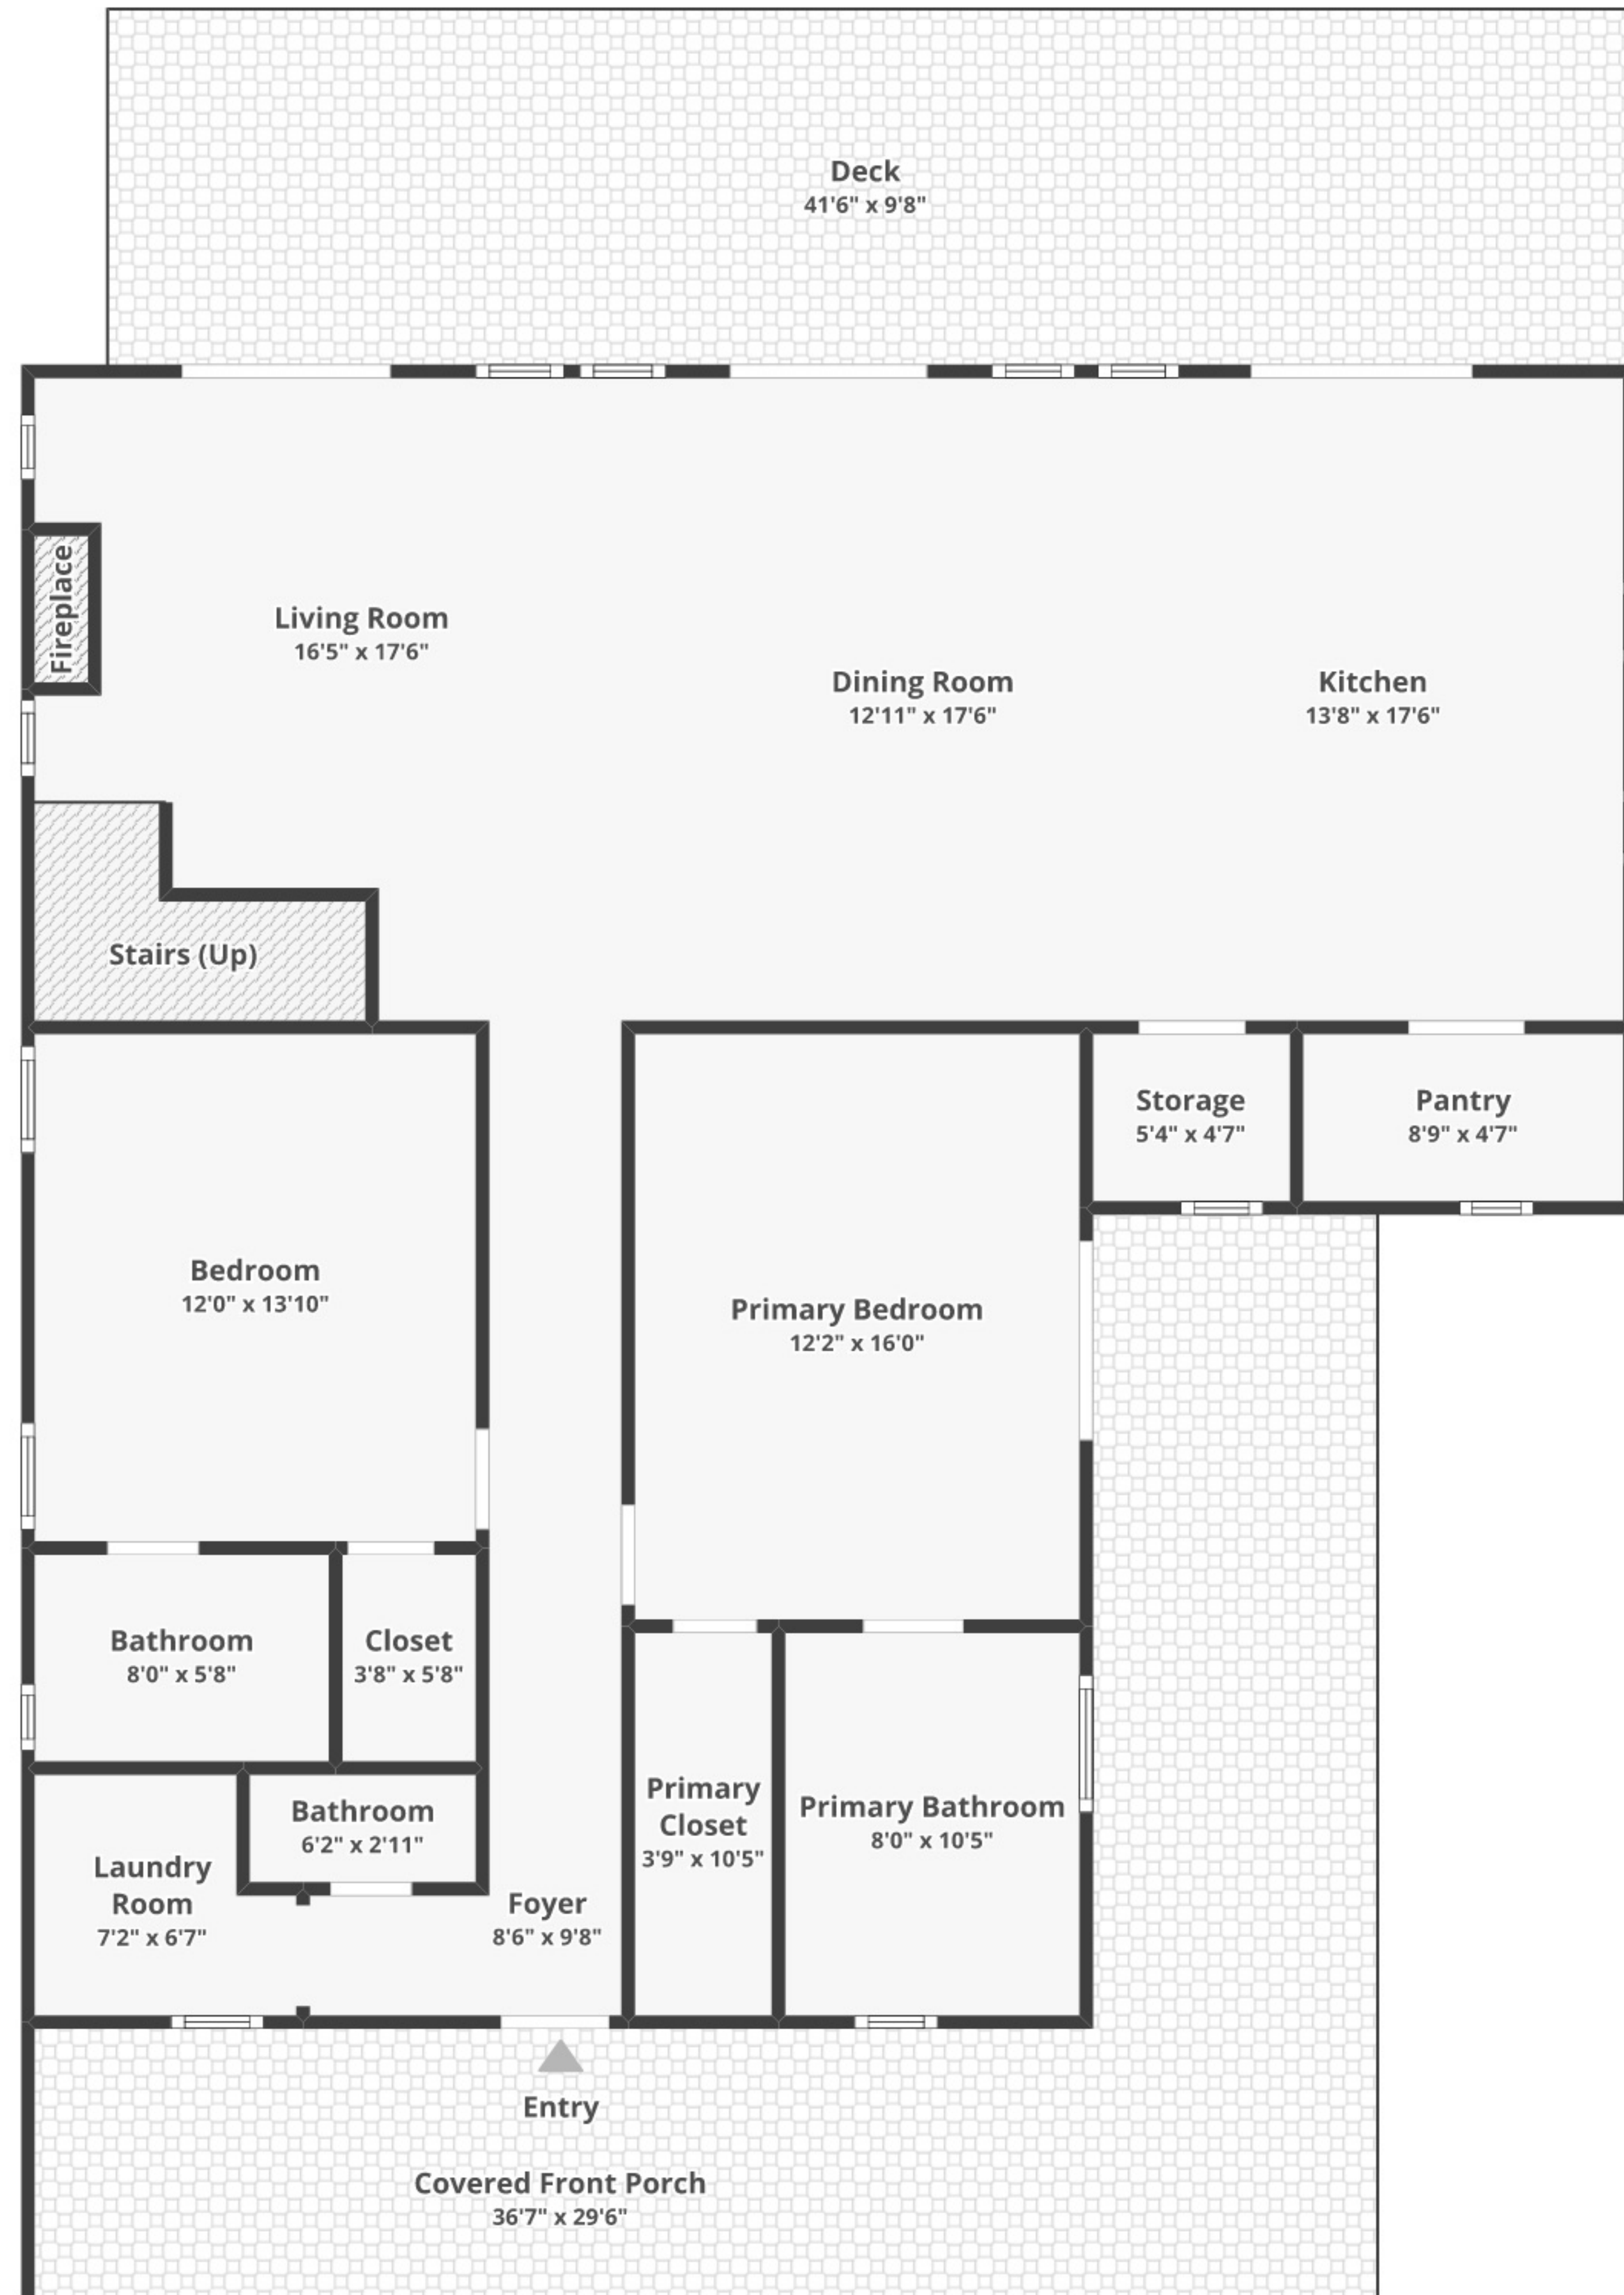

1692 Wharf Ferry Rd, Edisto Island, SC 29438

FLOOR 1

FLOOR 2