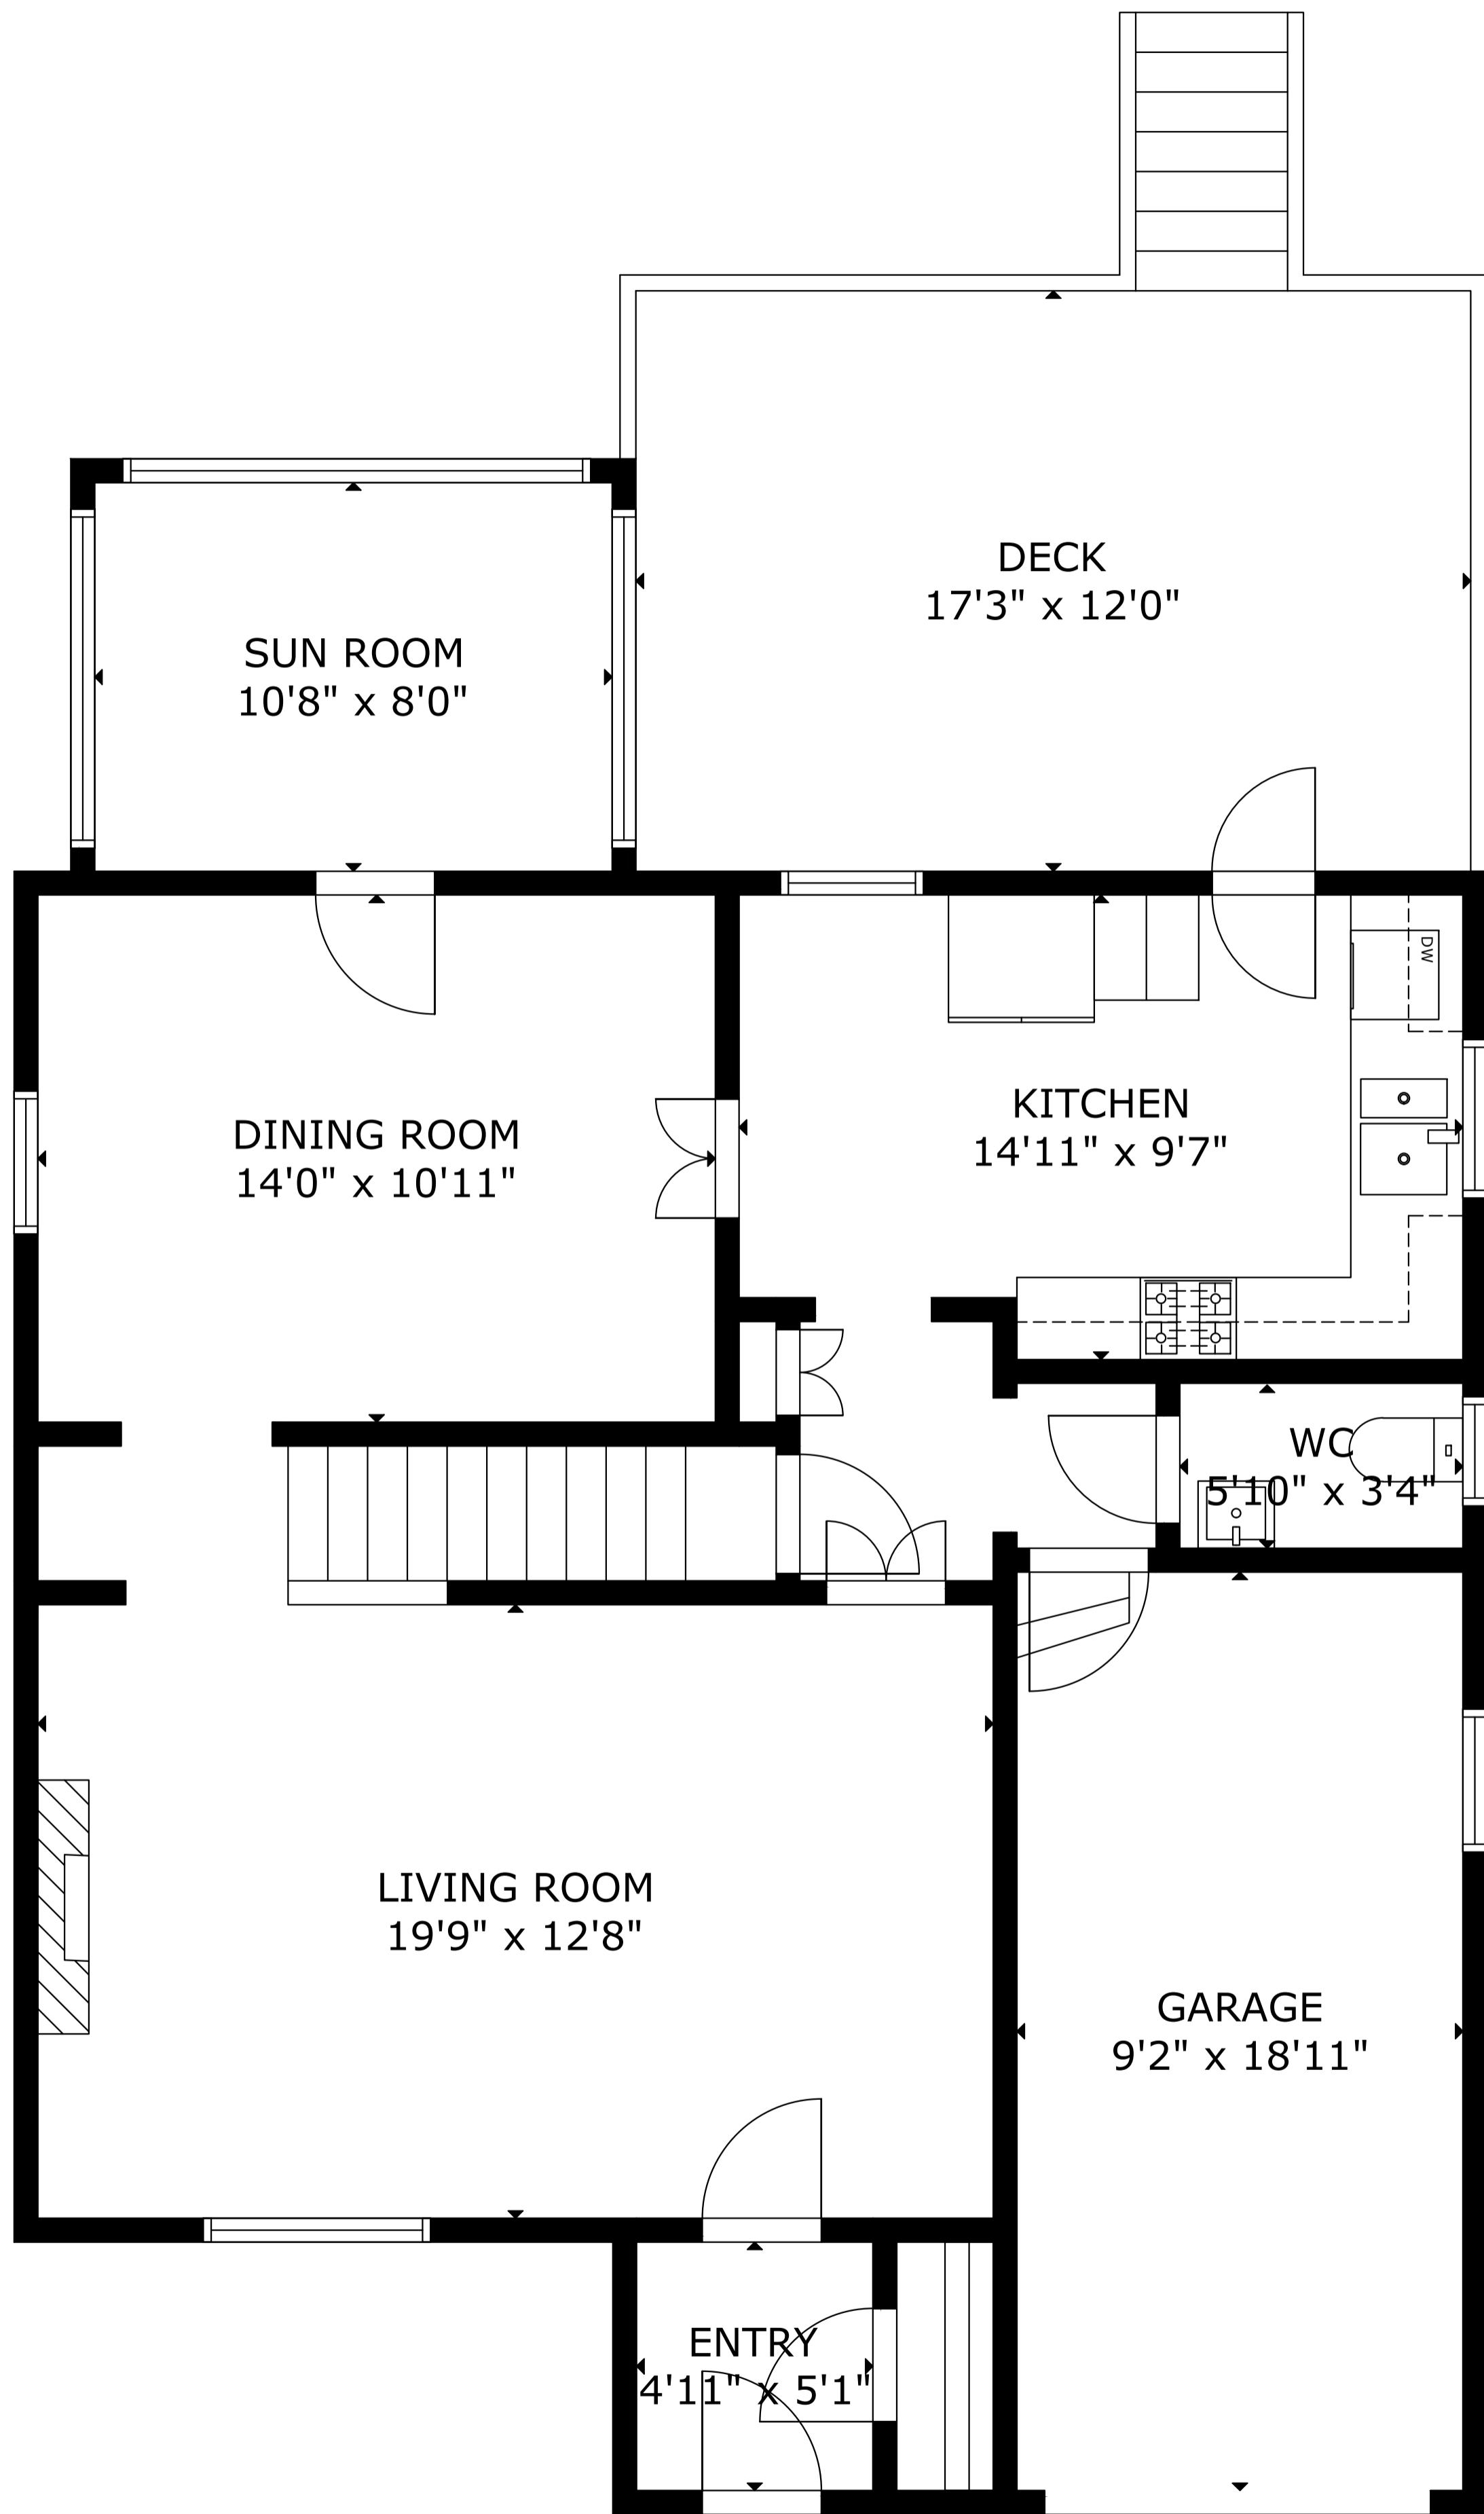

988 Richard Ct, Teaneck, NJ 07666

GROSS INTERNAL AREA

TOTAL: 2,961 sq.ft

BASEMENT: 605 sq.ft, MAIN FLOOR: 801 sq.ft

SECOND FLOOR: 793 sq.ft, ATTIC: 762 sq.ft

EXCLUDED AREAS: GARAGE: 174 sq.ft, DECK: 224 sq.ft

THIS FLOOR PLAN IS PROVIDED FOR ILLUSTRATION PURPOSES ONLY WITH THE PERMISSION OF THE SELLER. ROOM POSITIONS AND DIMENSIONS ARE APPROXIMATE AND ARE NOT GUARANTEED TO BE EXACT OR TO SCALE. THE BUYER SHOULD CONFIRM MEASUREMENTS FOR ACCURACY.