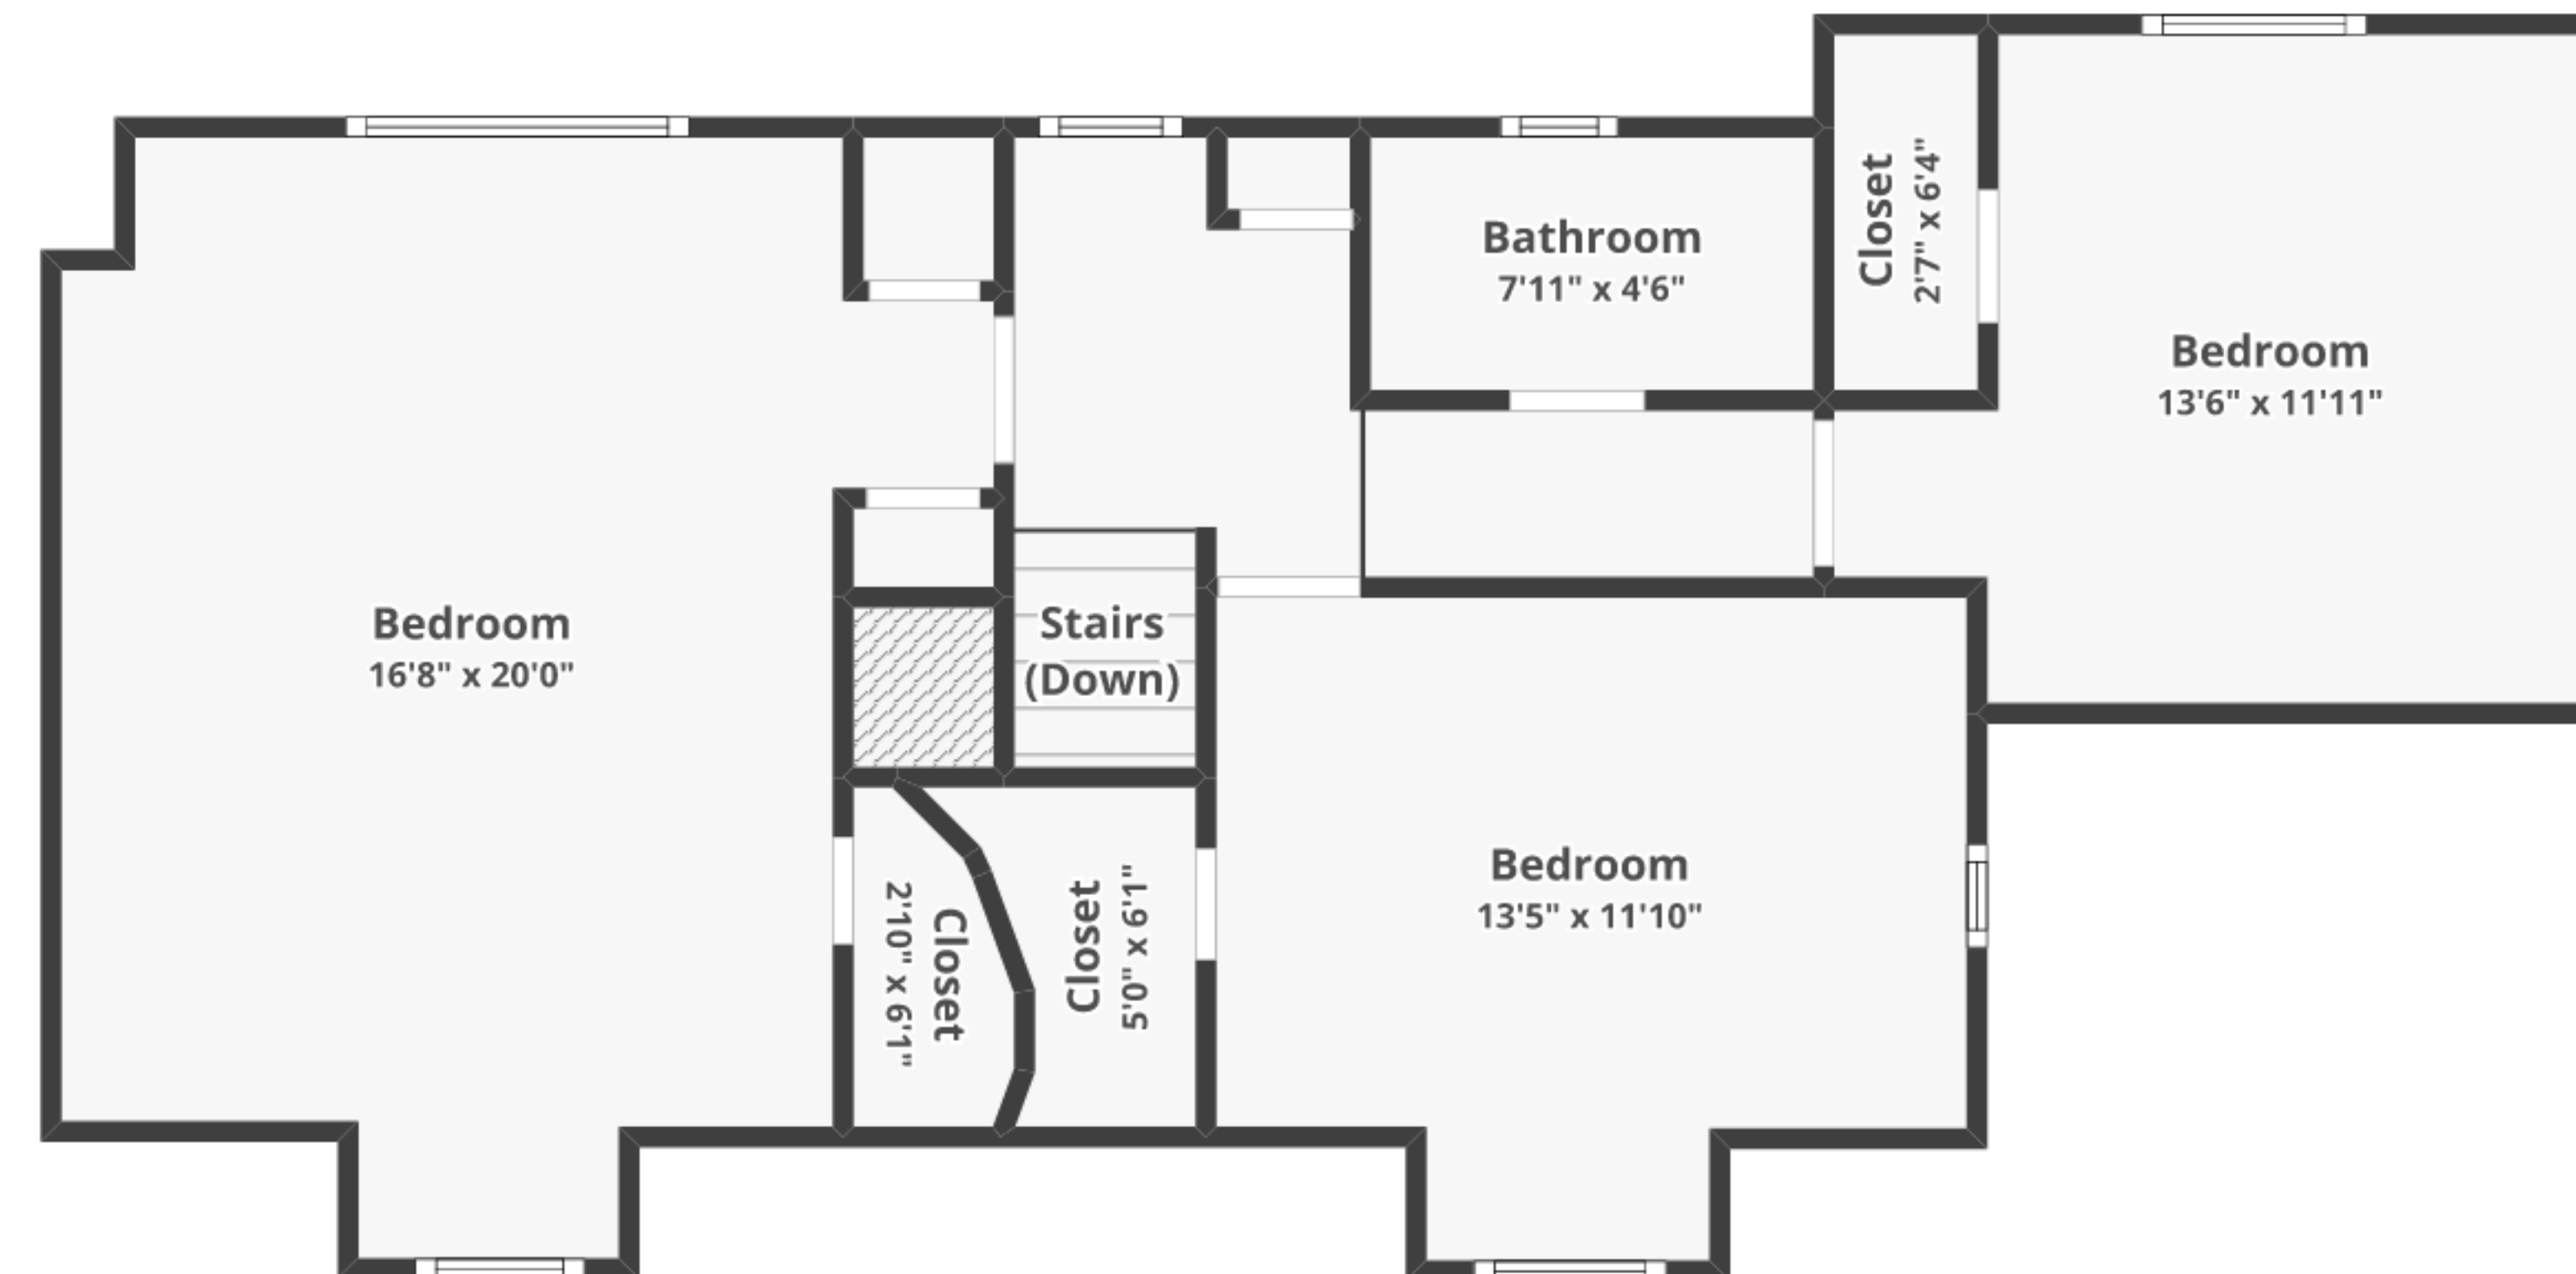

# 526 Argyle Rd, Drexel Hill, PA 19026

Total finished area: ~1,970.74 sq. ft.

Total unfinished area: ~ 40.55 sq. ft.

## FLOOR 1

Finished area: ~777.26 sq. ft.

Unfinished area: ~20.97 sq. ft.

## BASEMENT

Finished area: ~483.26 sq. ft.

Unfinished area: ~12.48 sq. ft.

## FLOOR 2

Finished area: ~710.22 sq. ft.

Unfinished area: ~7.1 sq. ft.