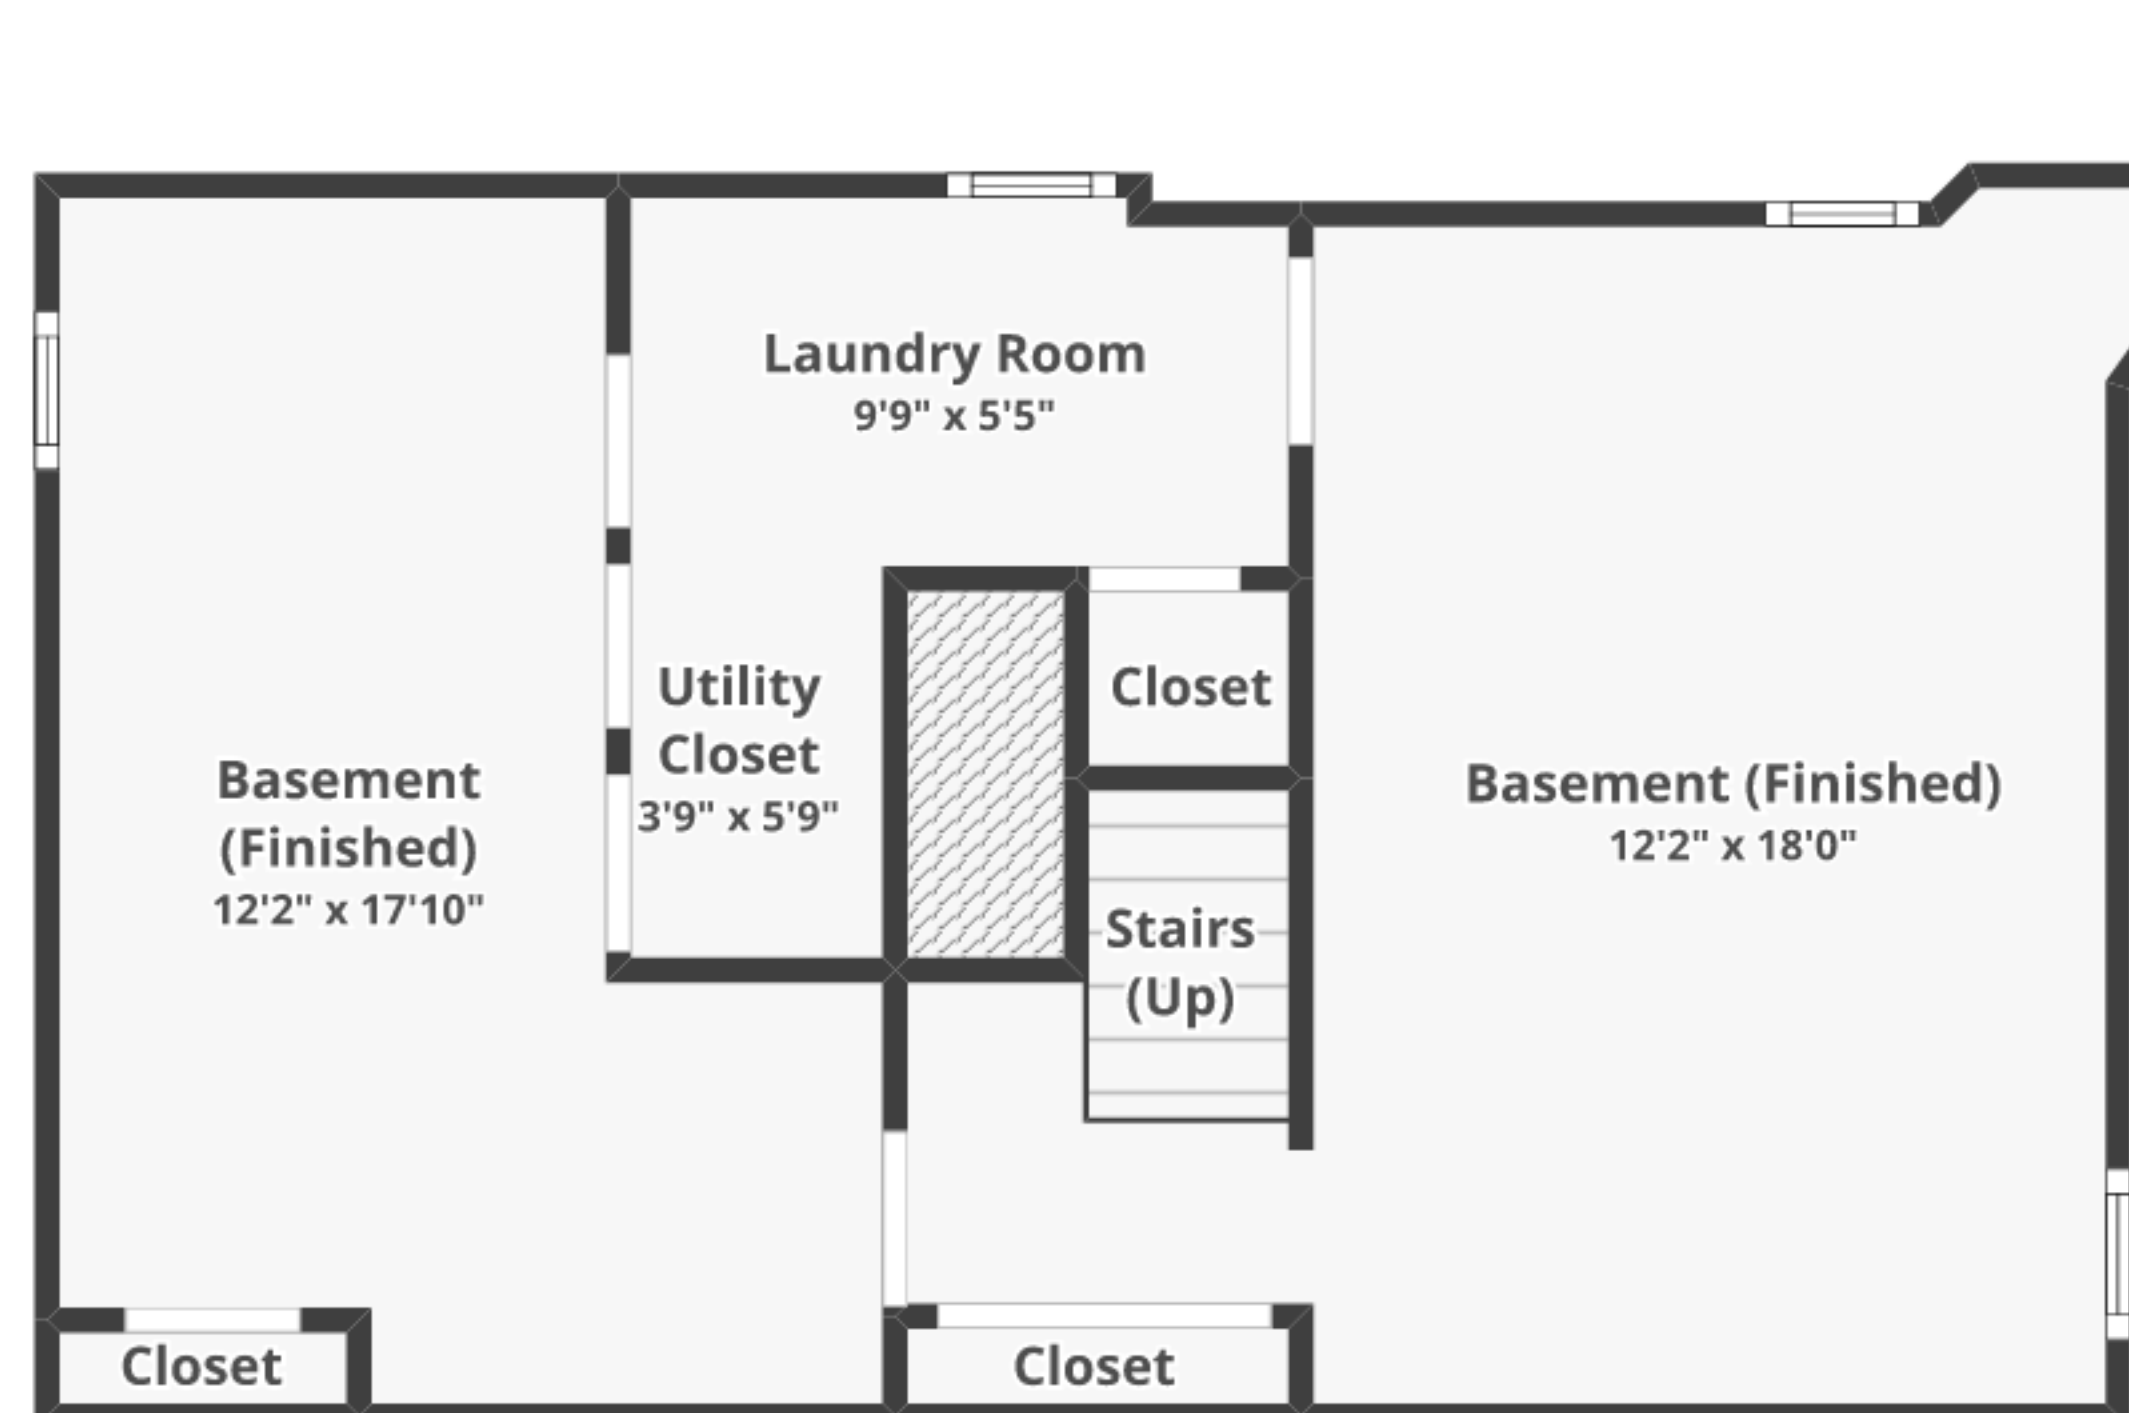

# 526 Argyle Rd, Drexel Hill, PA 19026

Total finished area: ~1,970.74 sq. ft.

Total unfinished area: ~ 40.55 sq. ft.

## FLOOR 1

Finished area: ~777.26 sq. ft.

Unfinished area: ~20.97 sq. ft.

## BASEMENT

Finished area: ~483.26 sq. ft.

Unfinished area: ~12.48 sq. ft.

## FLOOR 2

Finished area: ~710.22 sq. ft.

Unfinished area: ~7.1 sq. ft.