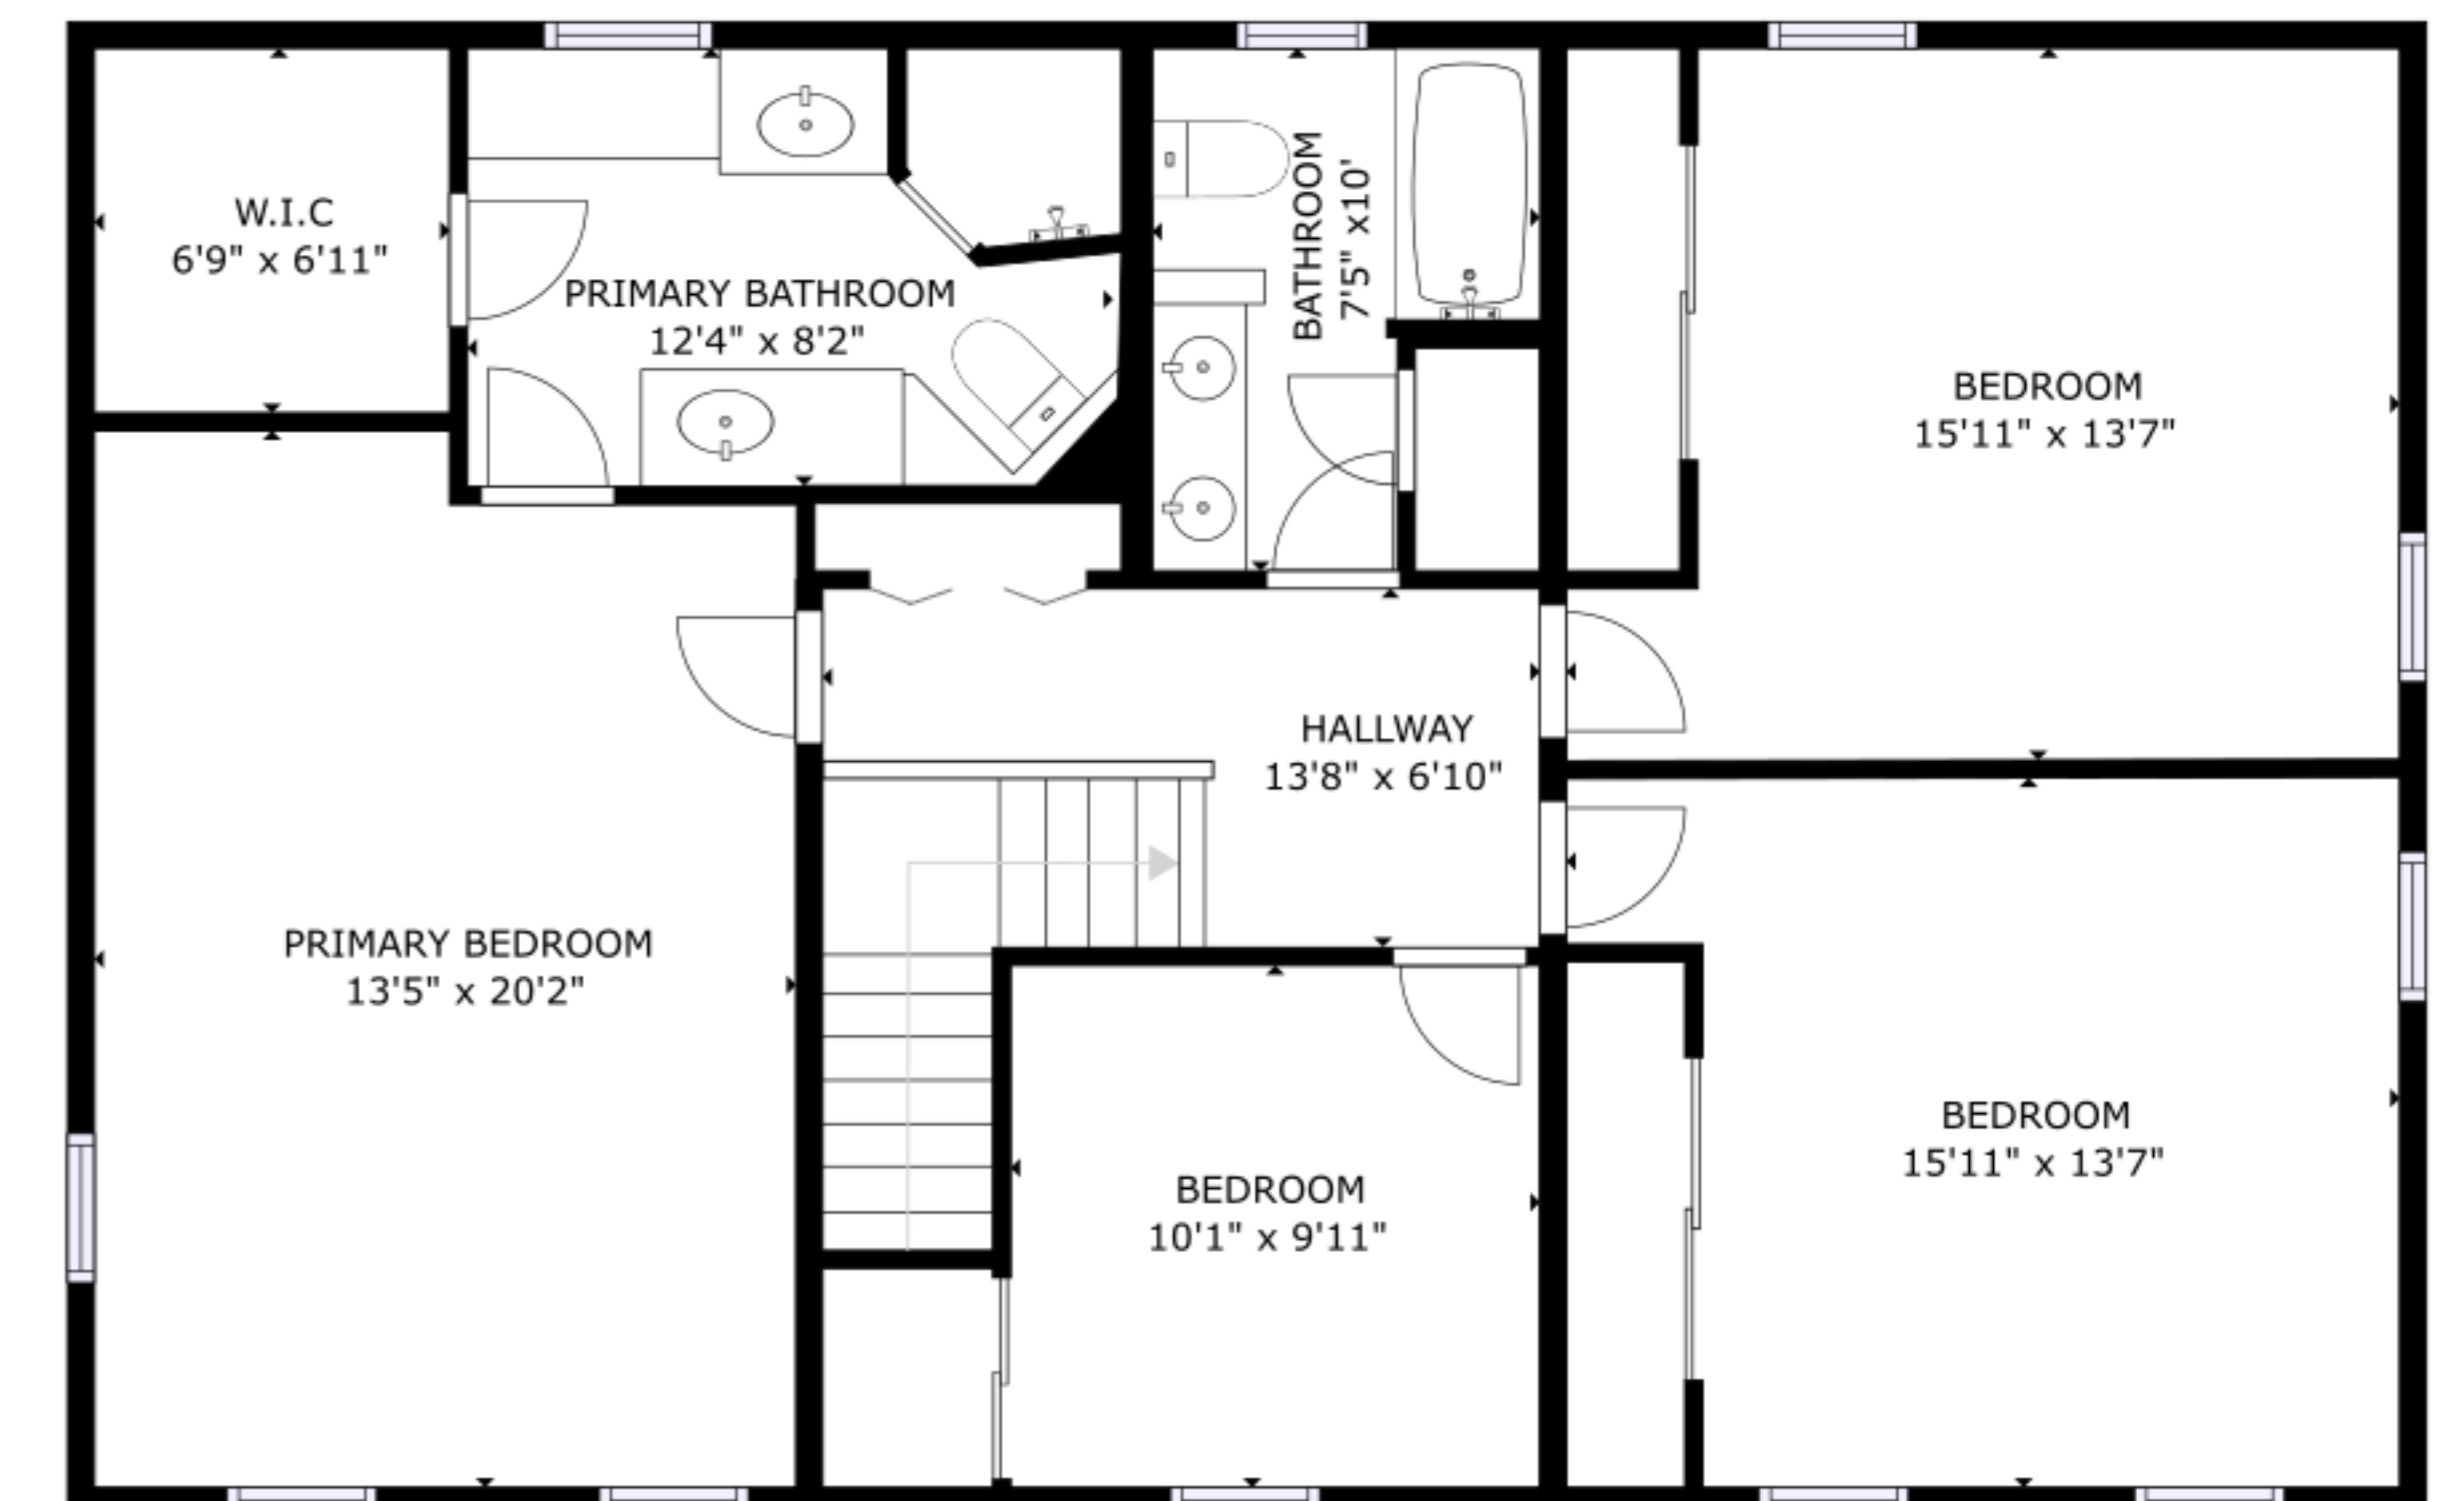

FLOOR 1

FLOOR 2

FLOOR 3

GROSS INTERNAL AREA  
 FLOOR 1: 742 sq ft, FLOOR 2: 1216 sq ft, FLOOR 3: 1205 sq ft  
 EXCLUDED AREA: SCREENED PORCH: 425 sq ft  
 TOTAL: 3163 sq ft  
 SIZES AND DIMENSIONS ARE APPROXIMATE, ACTUAL MAY VARY.