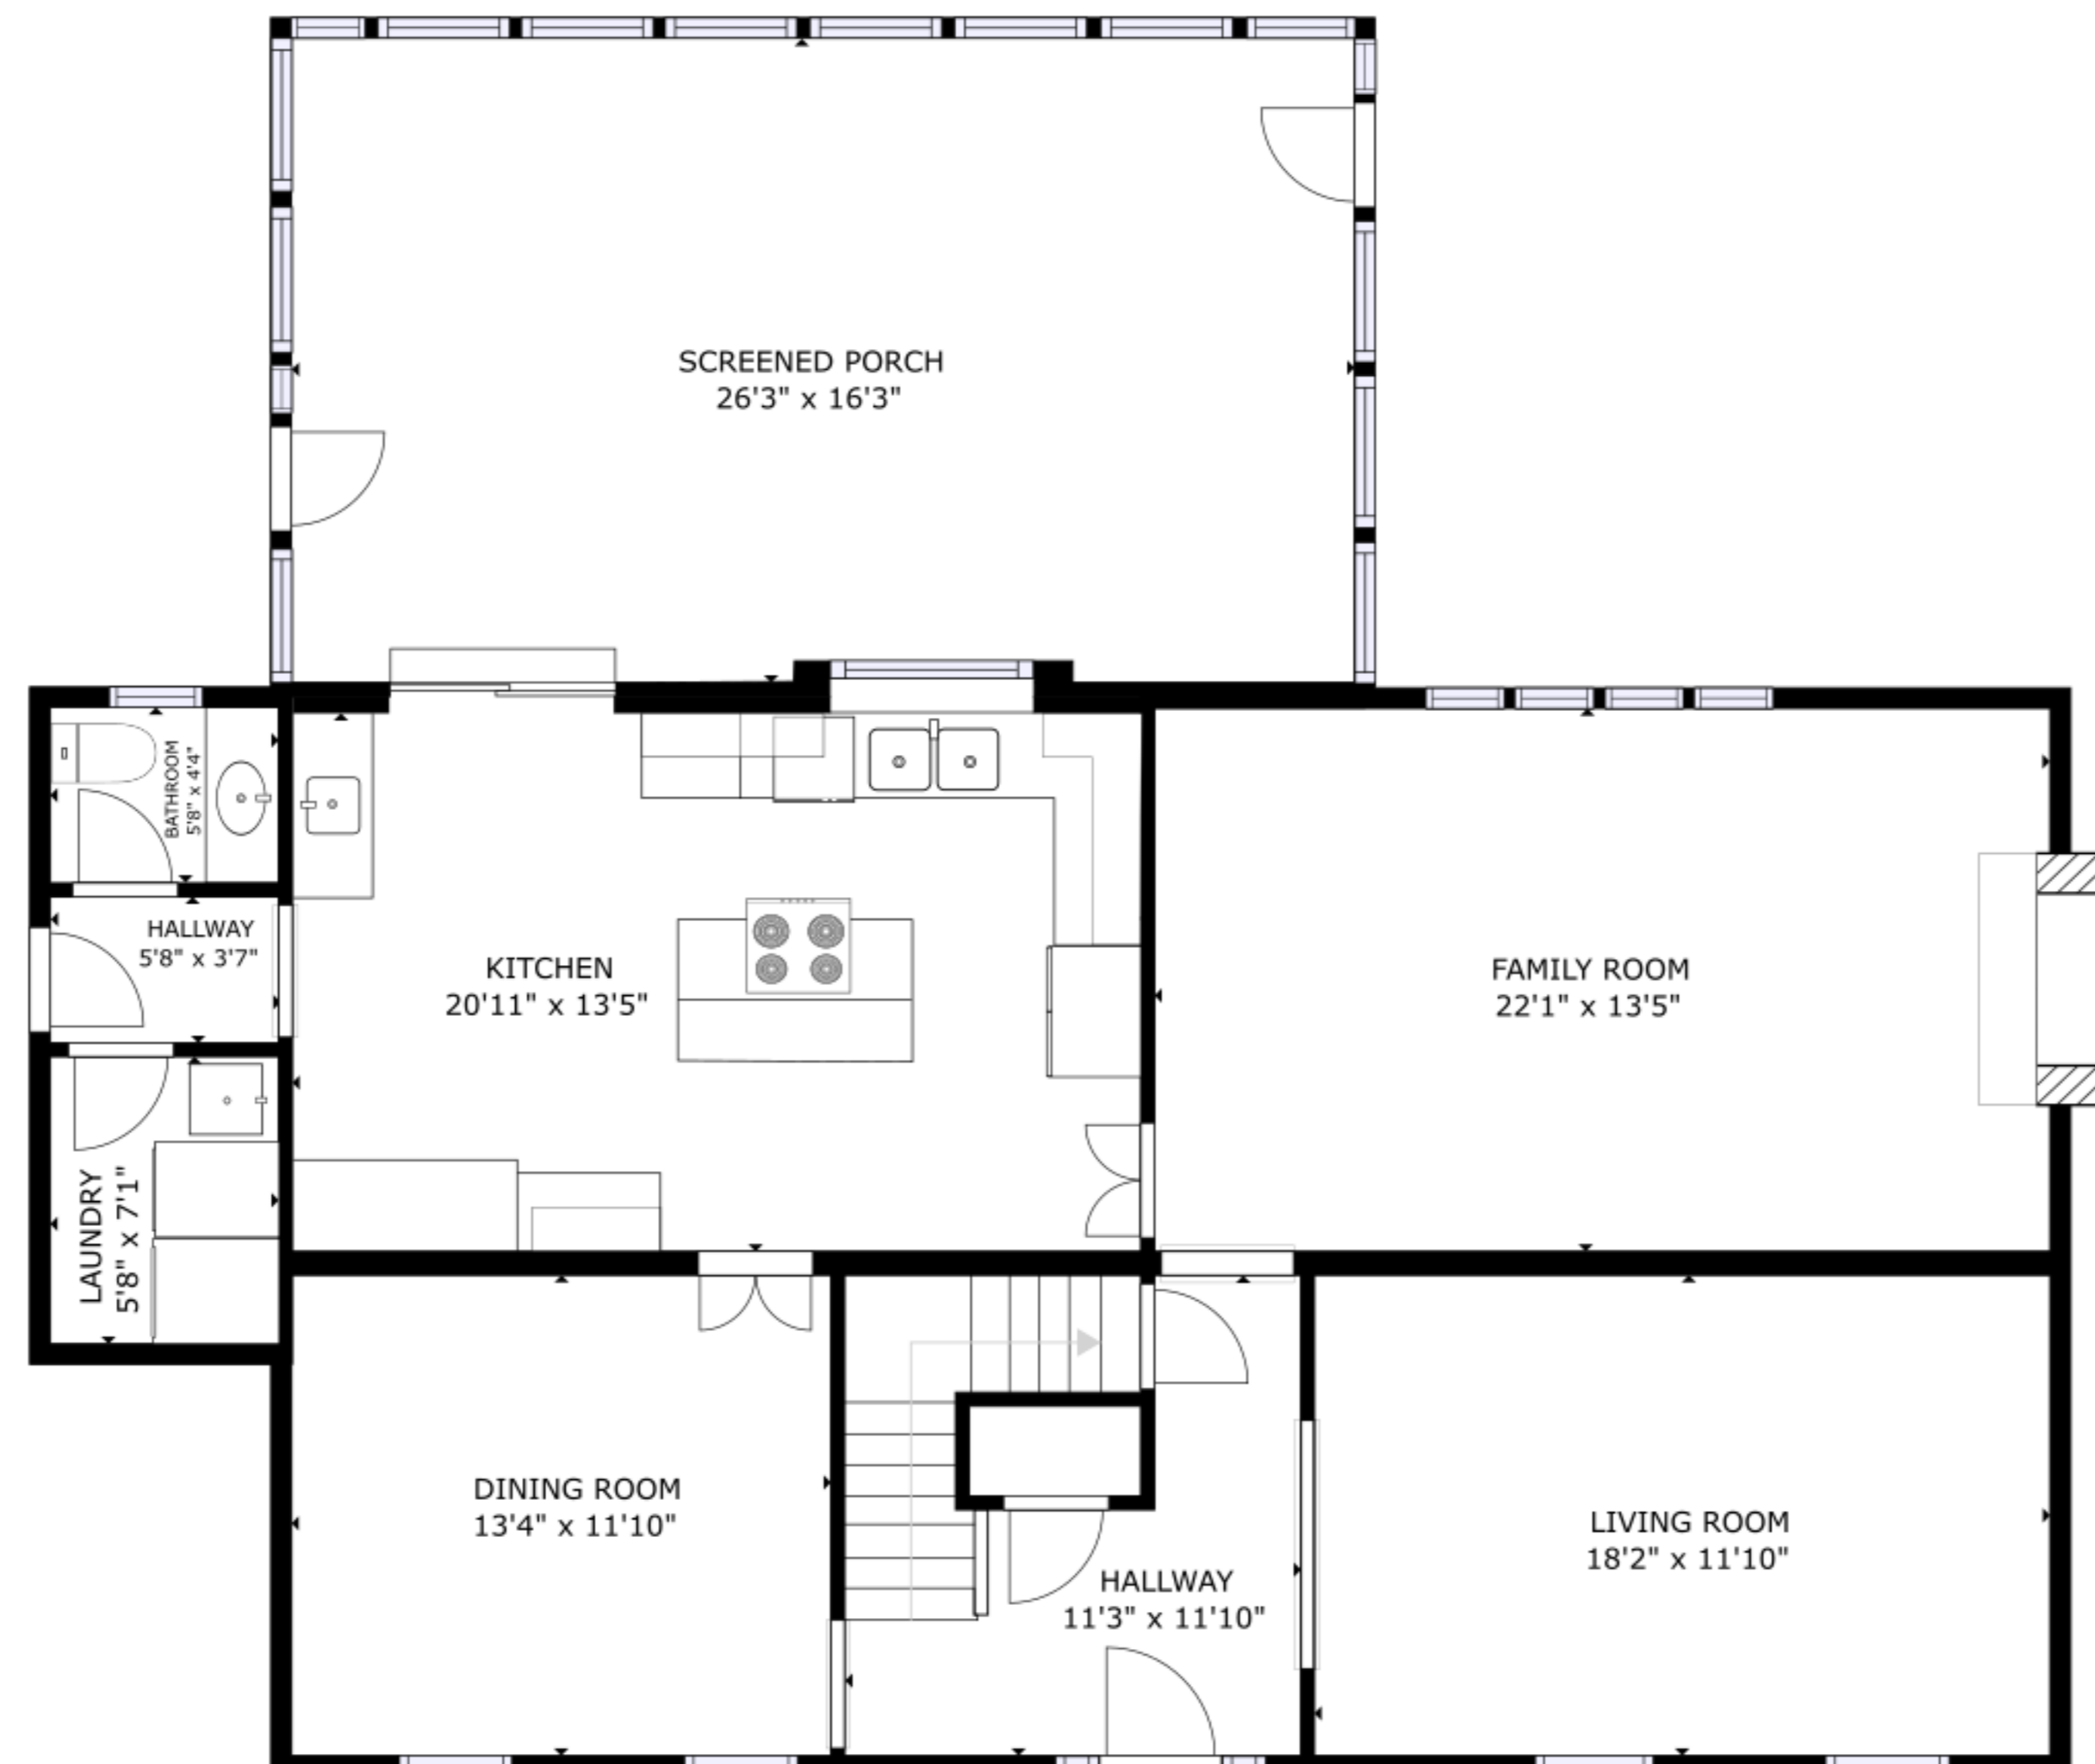

FLOOR 1

FLOOR 2

FLOOR 3

GROSS INTERNAL AREA  
 FLOOR 1: 742 sq ft, FLOOR 2: 1216 sq ft, FLOOR 3: 1205 sq ft  
 EXCLUDED AREA: SCREENED PORCH: 425 sq ft  
 TOTAL: 3163 sq ft  
 SIZES AND DIMENSIONS ARE APPROXIMATE, ACTUAL MAY VARY.