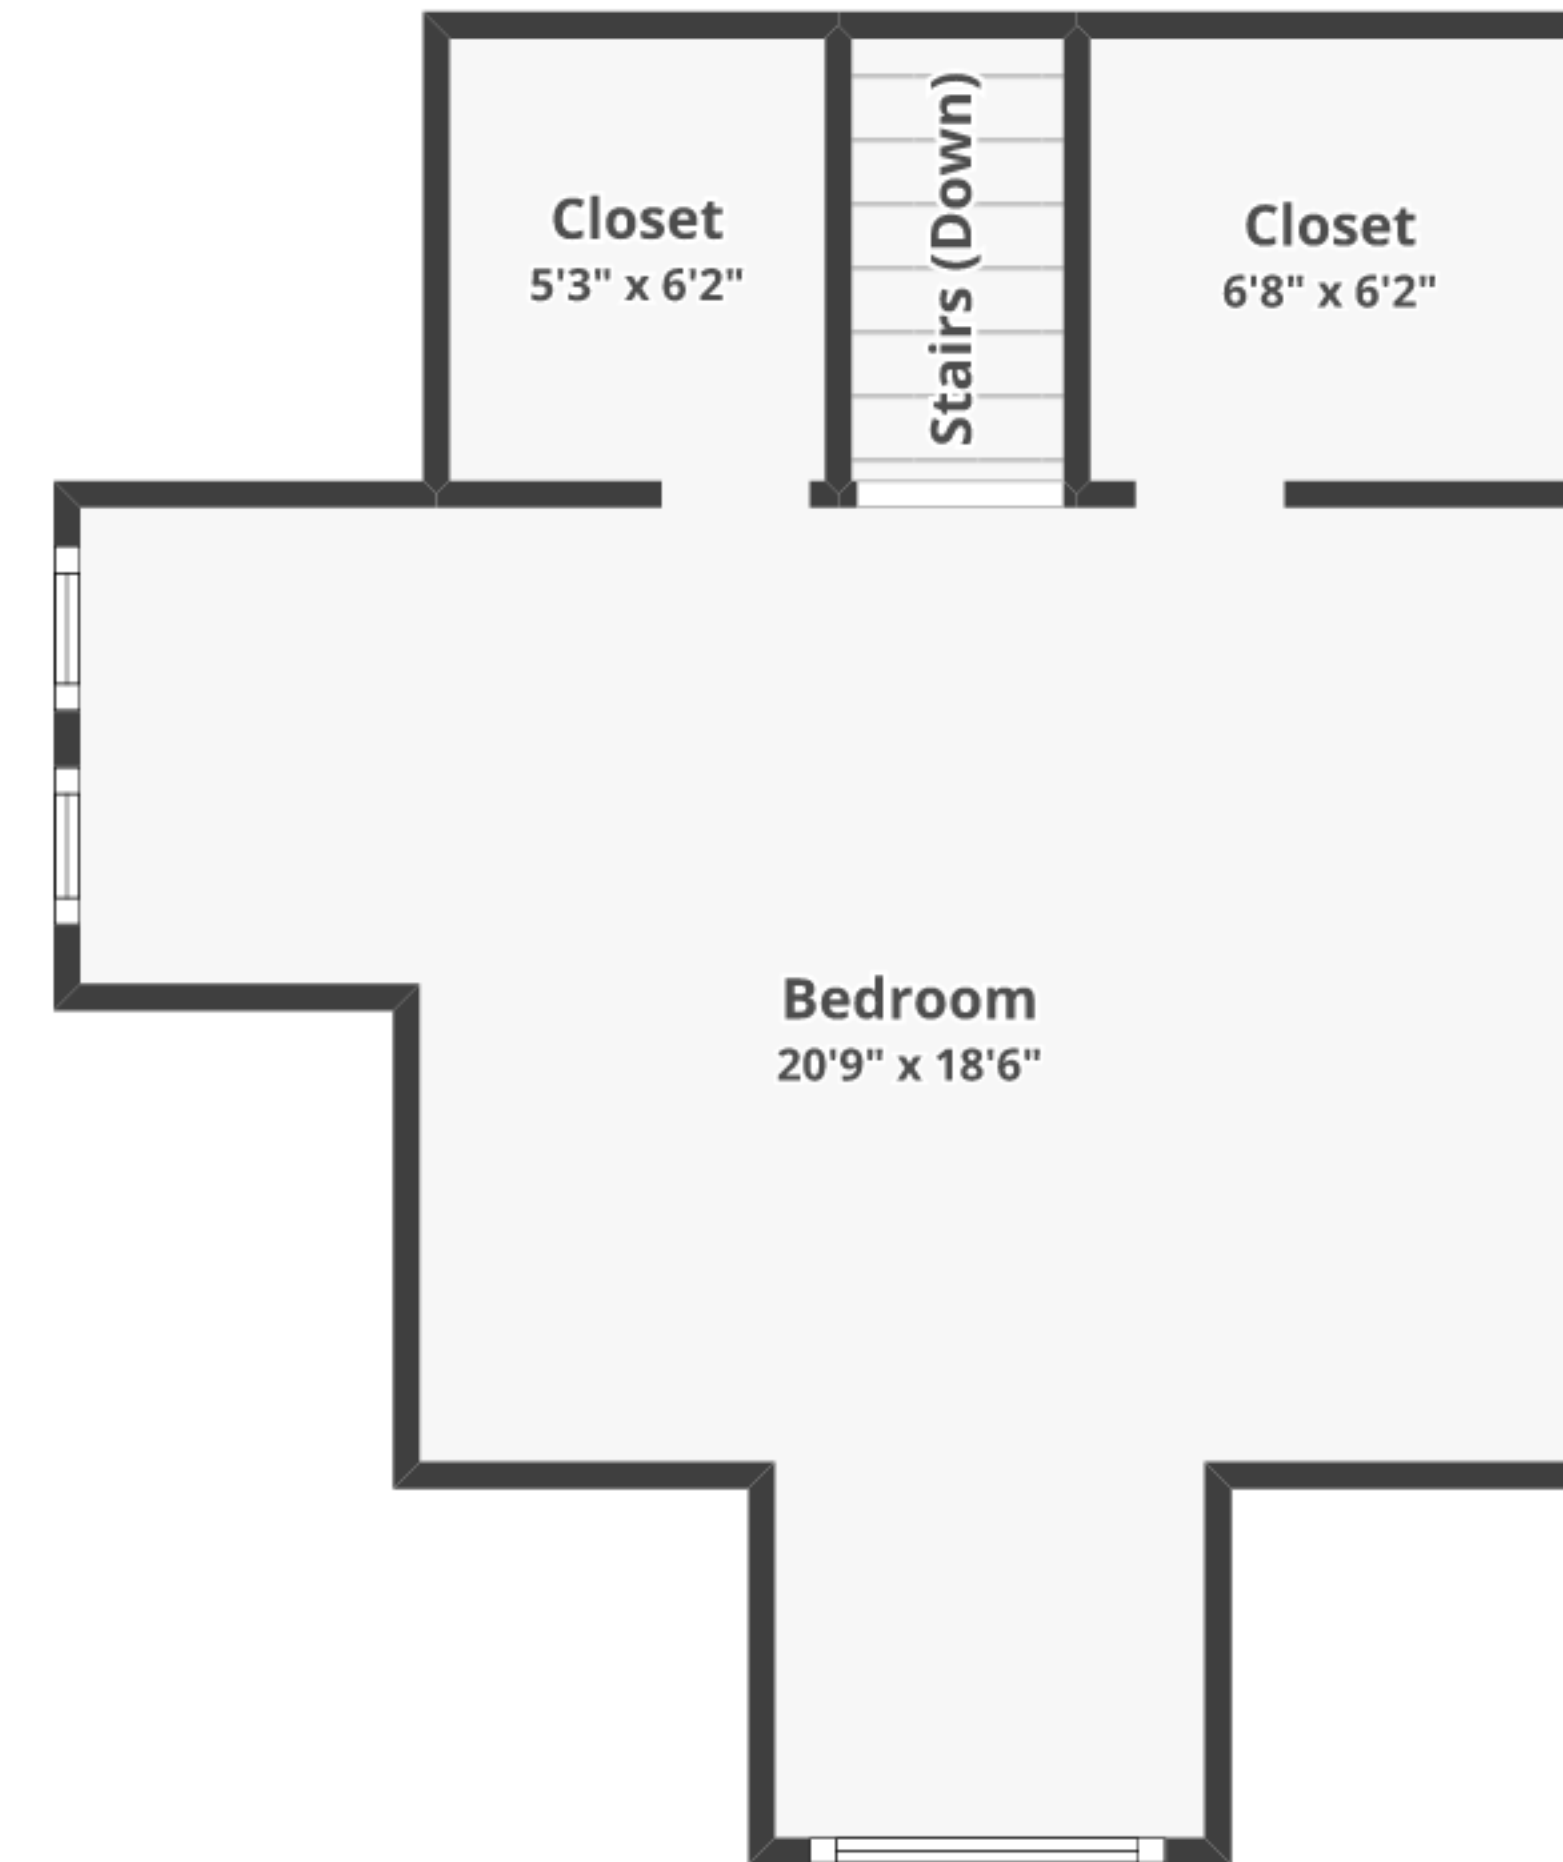

4531 8th Ave, Temple, PA 19560

Total finished area: ~1,278.03 sq. ft.

Total unfinished area: ~ 651.9 sq. ft.

FLOOR 1
Finished area: ~885.91 sq. ft.
Unfinished area: ~0 sq. ft.

FLOOR 2
Finished area: ~367.64 sq. ft.
Unfinished area: ~0 sq. ft.

BASEMENT
Finished area: ~24.48 sq. ft.
Unfinished area: ~651.9 sq. ft.