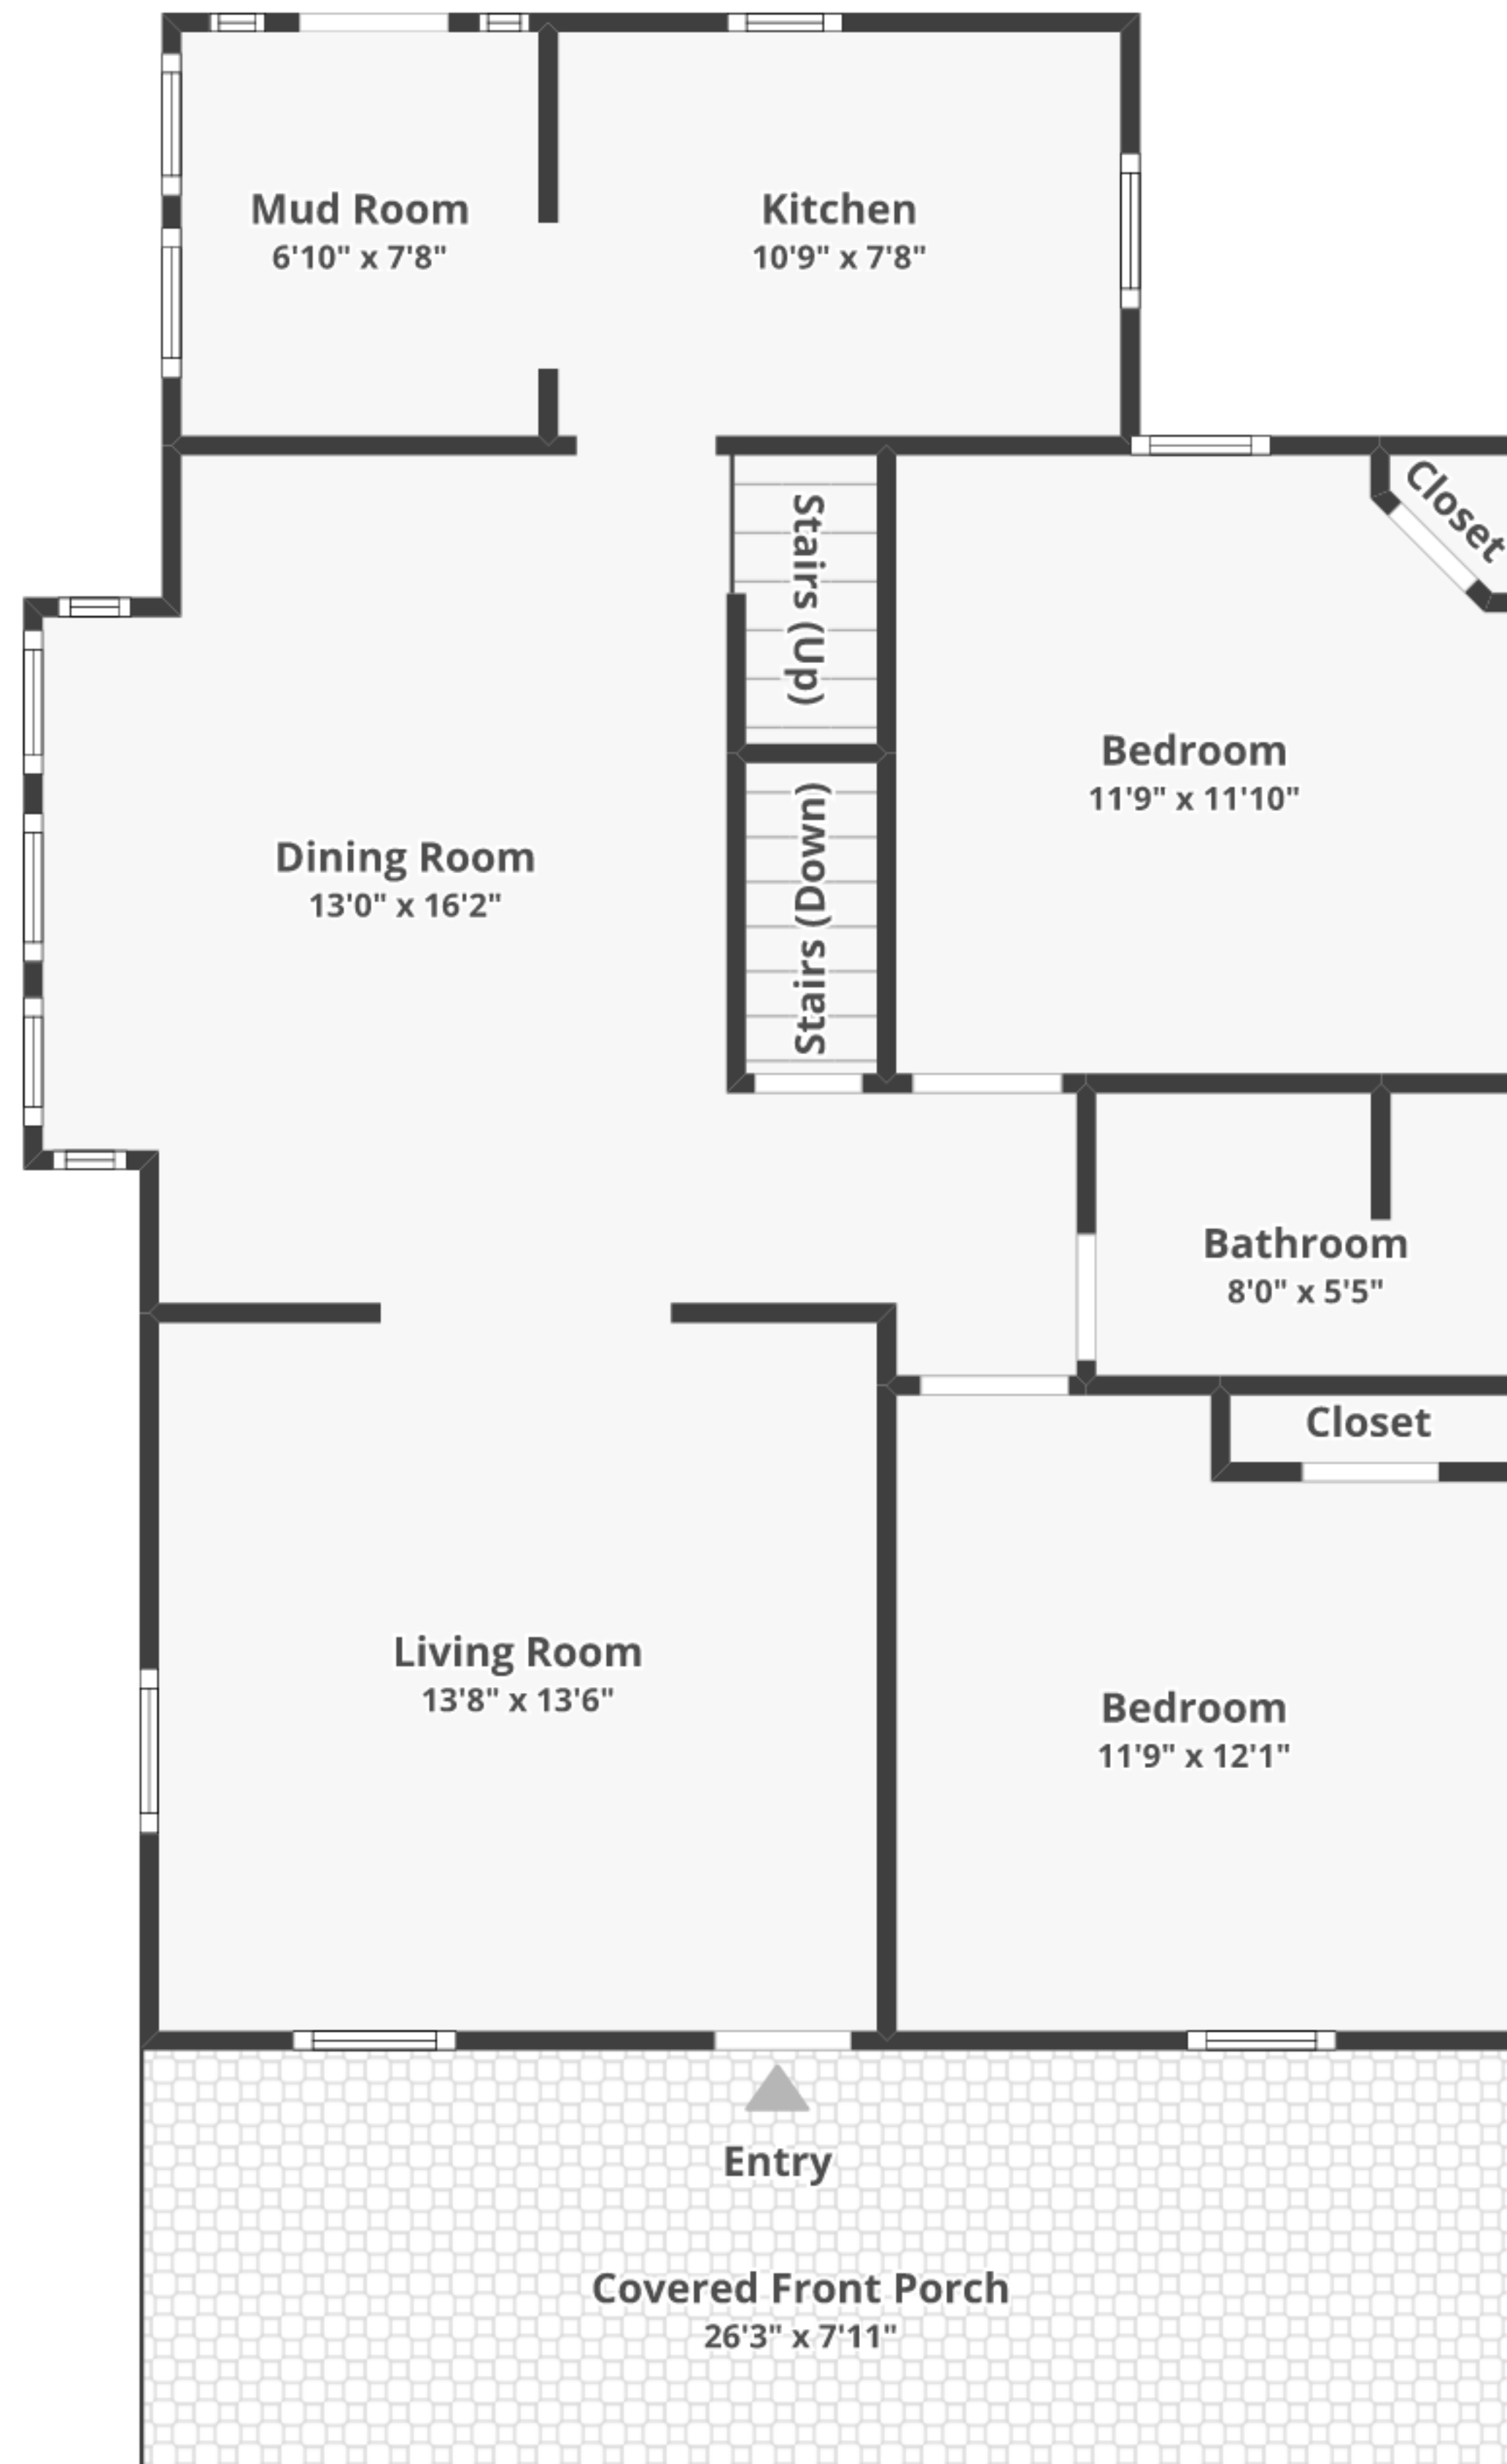

4531 8th Ave, Temple, PA 19560

Total finished area: ~1,278.03 sq. ft.

Total unfinished area: ~ 651.9 sq. ft.

FLOOR 1
Finished area: ~885.91 sq. ft.
Unfinished area: ~0 sq. ft.

FLOOR 2
Finished area: ~367.64 sq. ft.
Unfinished area: ~0 sq. ft.

BASEMENT
Finished area: ~24.48 sq. ft.
Unfinished area: ~651.9 sq. ft.