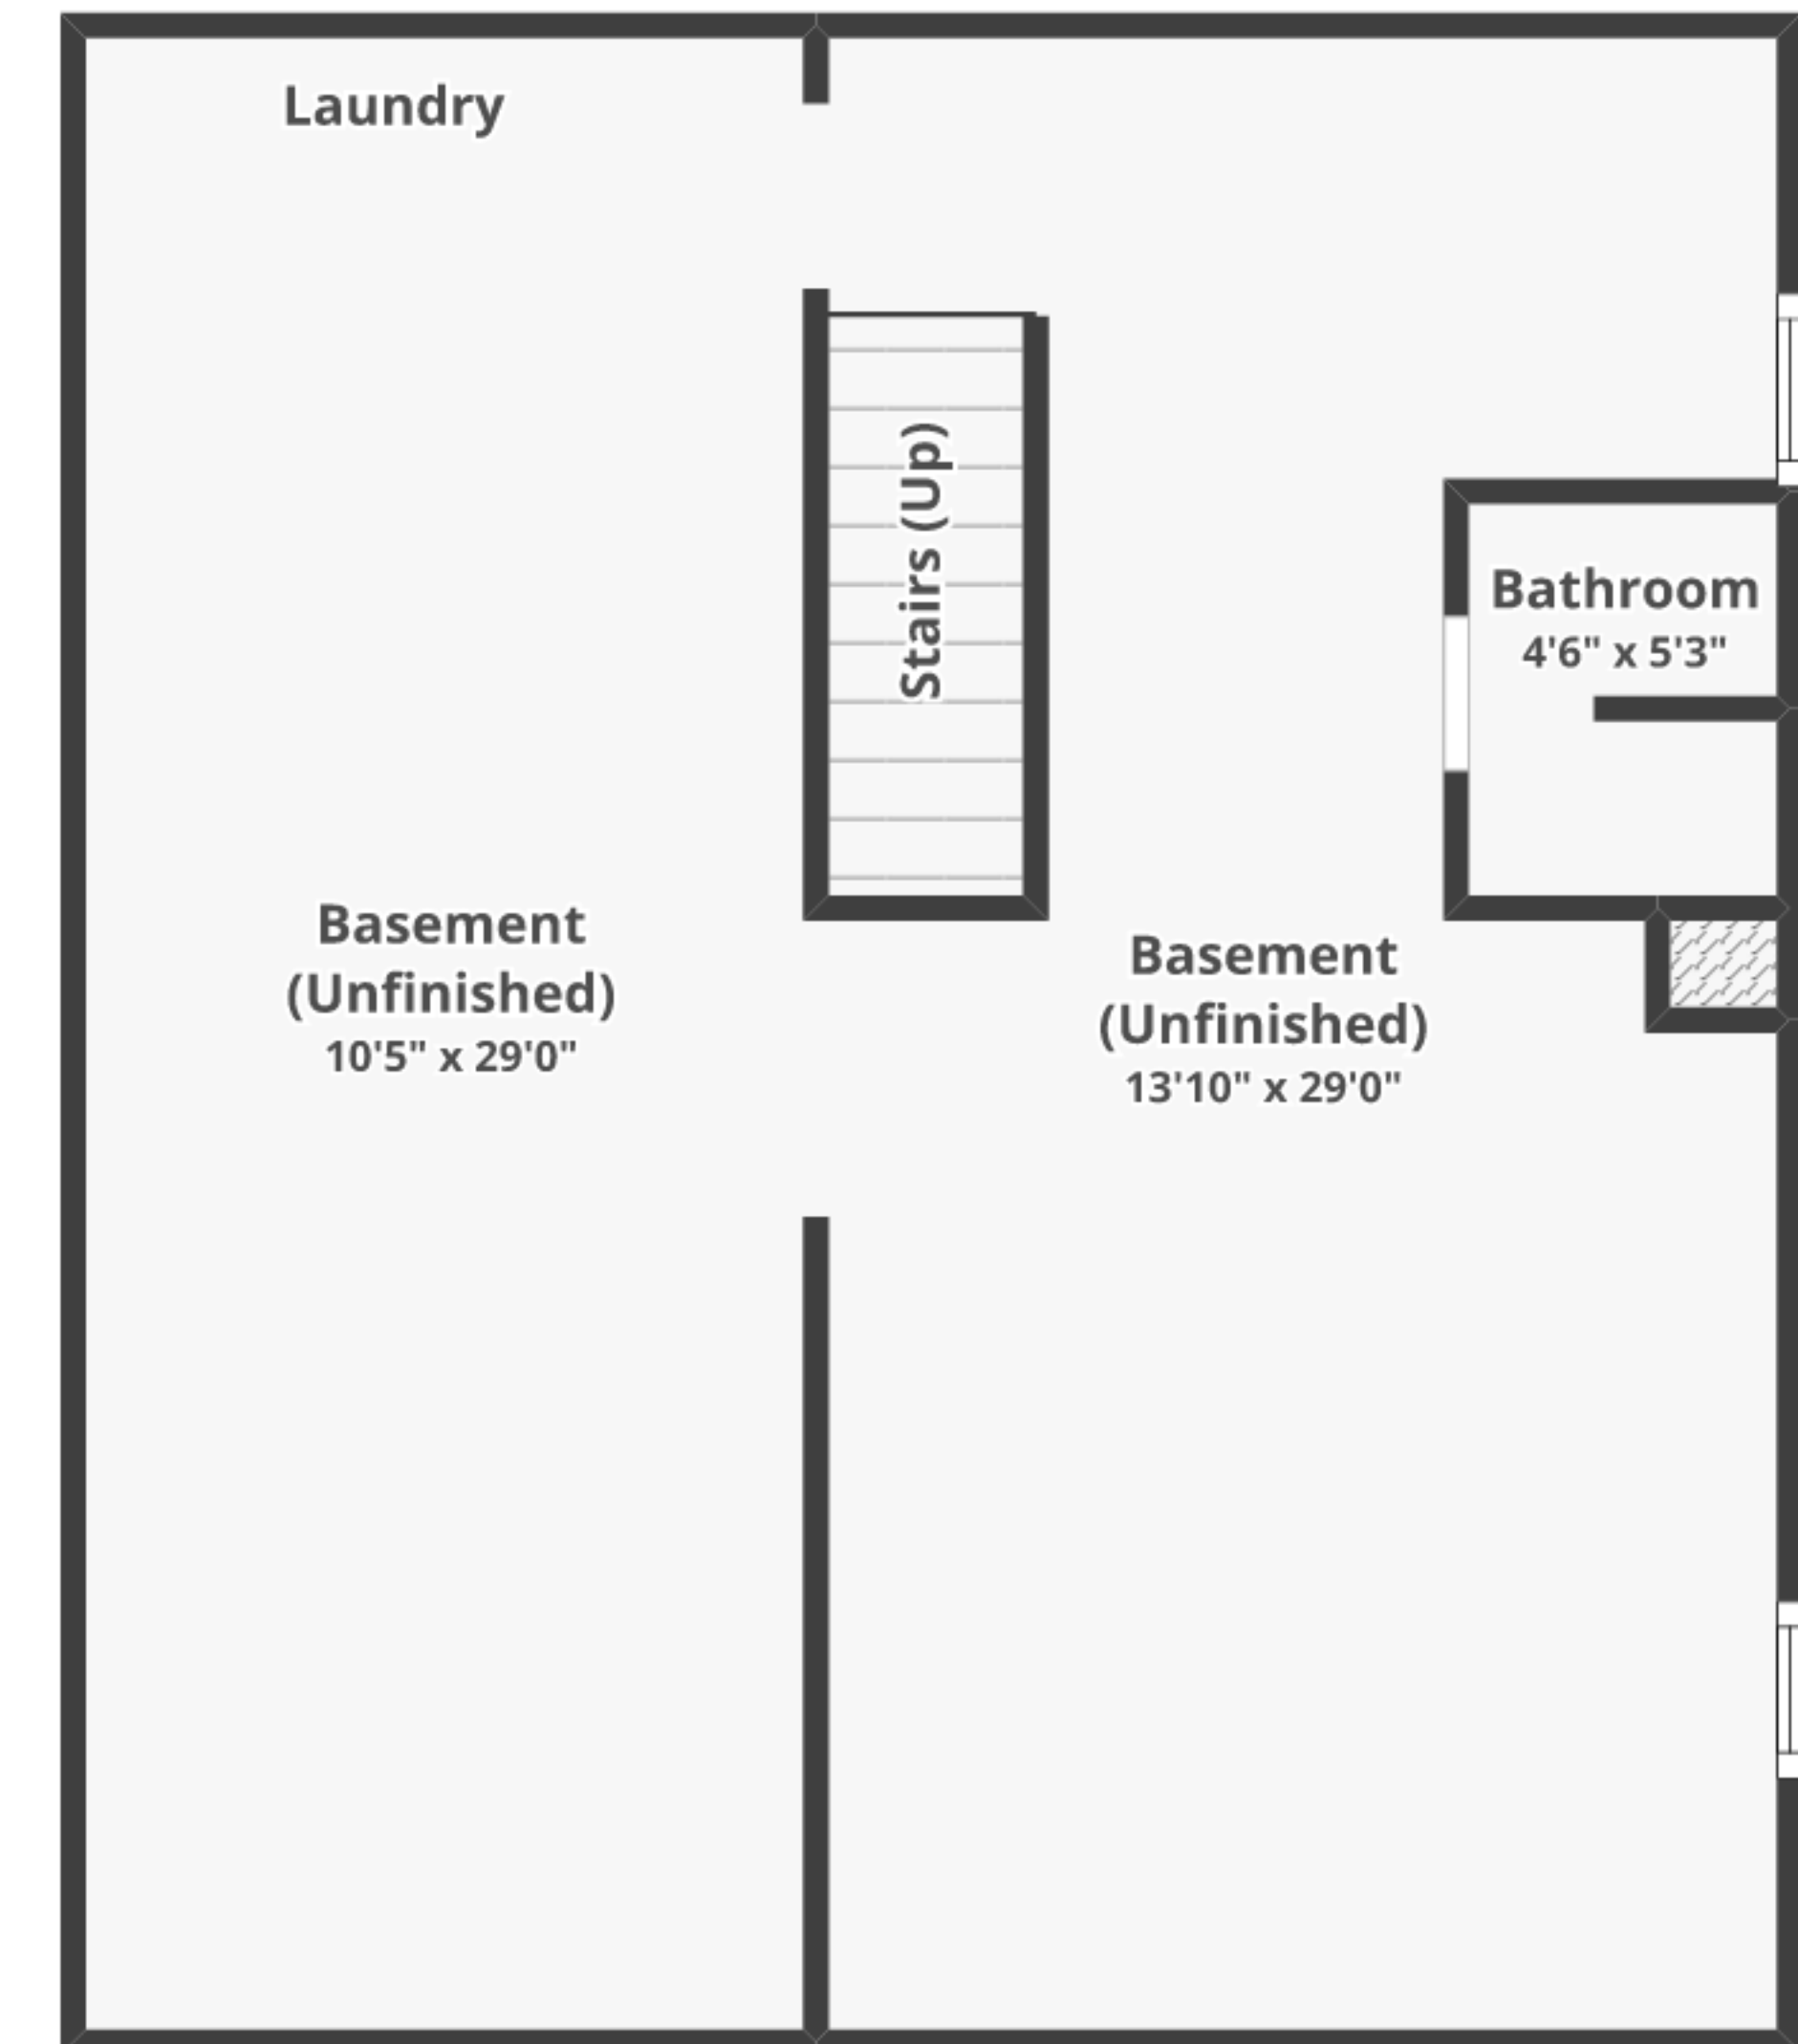

4531 8th Ave, Temple, PA 19560

Total finished area: ~1,278.03 sq. ft.

Total unfinished area: ~ 651.9 sq. ft.

FLOOR 1
Finished area: ~885.91 sq. ft.
Unfinished area: ~0 sq. ft.

FLOOR 2
Finished area: ~367.64 sq. ft.
Unfinished area: ~0 sq. ft.

BASEMENT
Finished area: ~24.48 sq. ft.
Unfinished area: ~651.9 sq. ft.