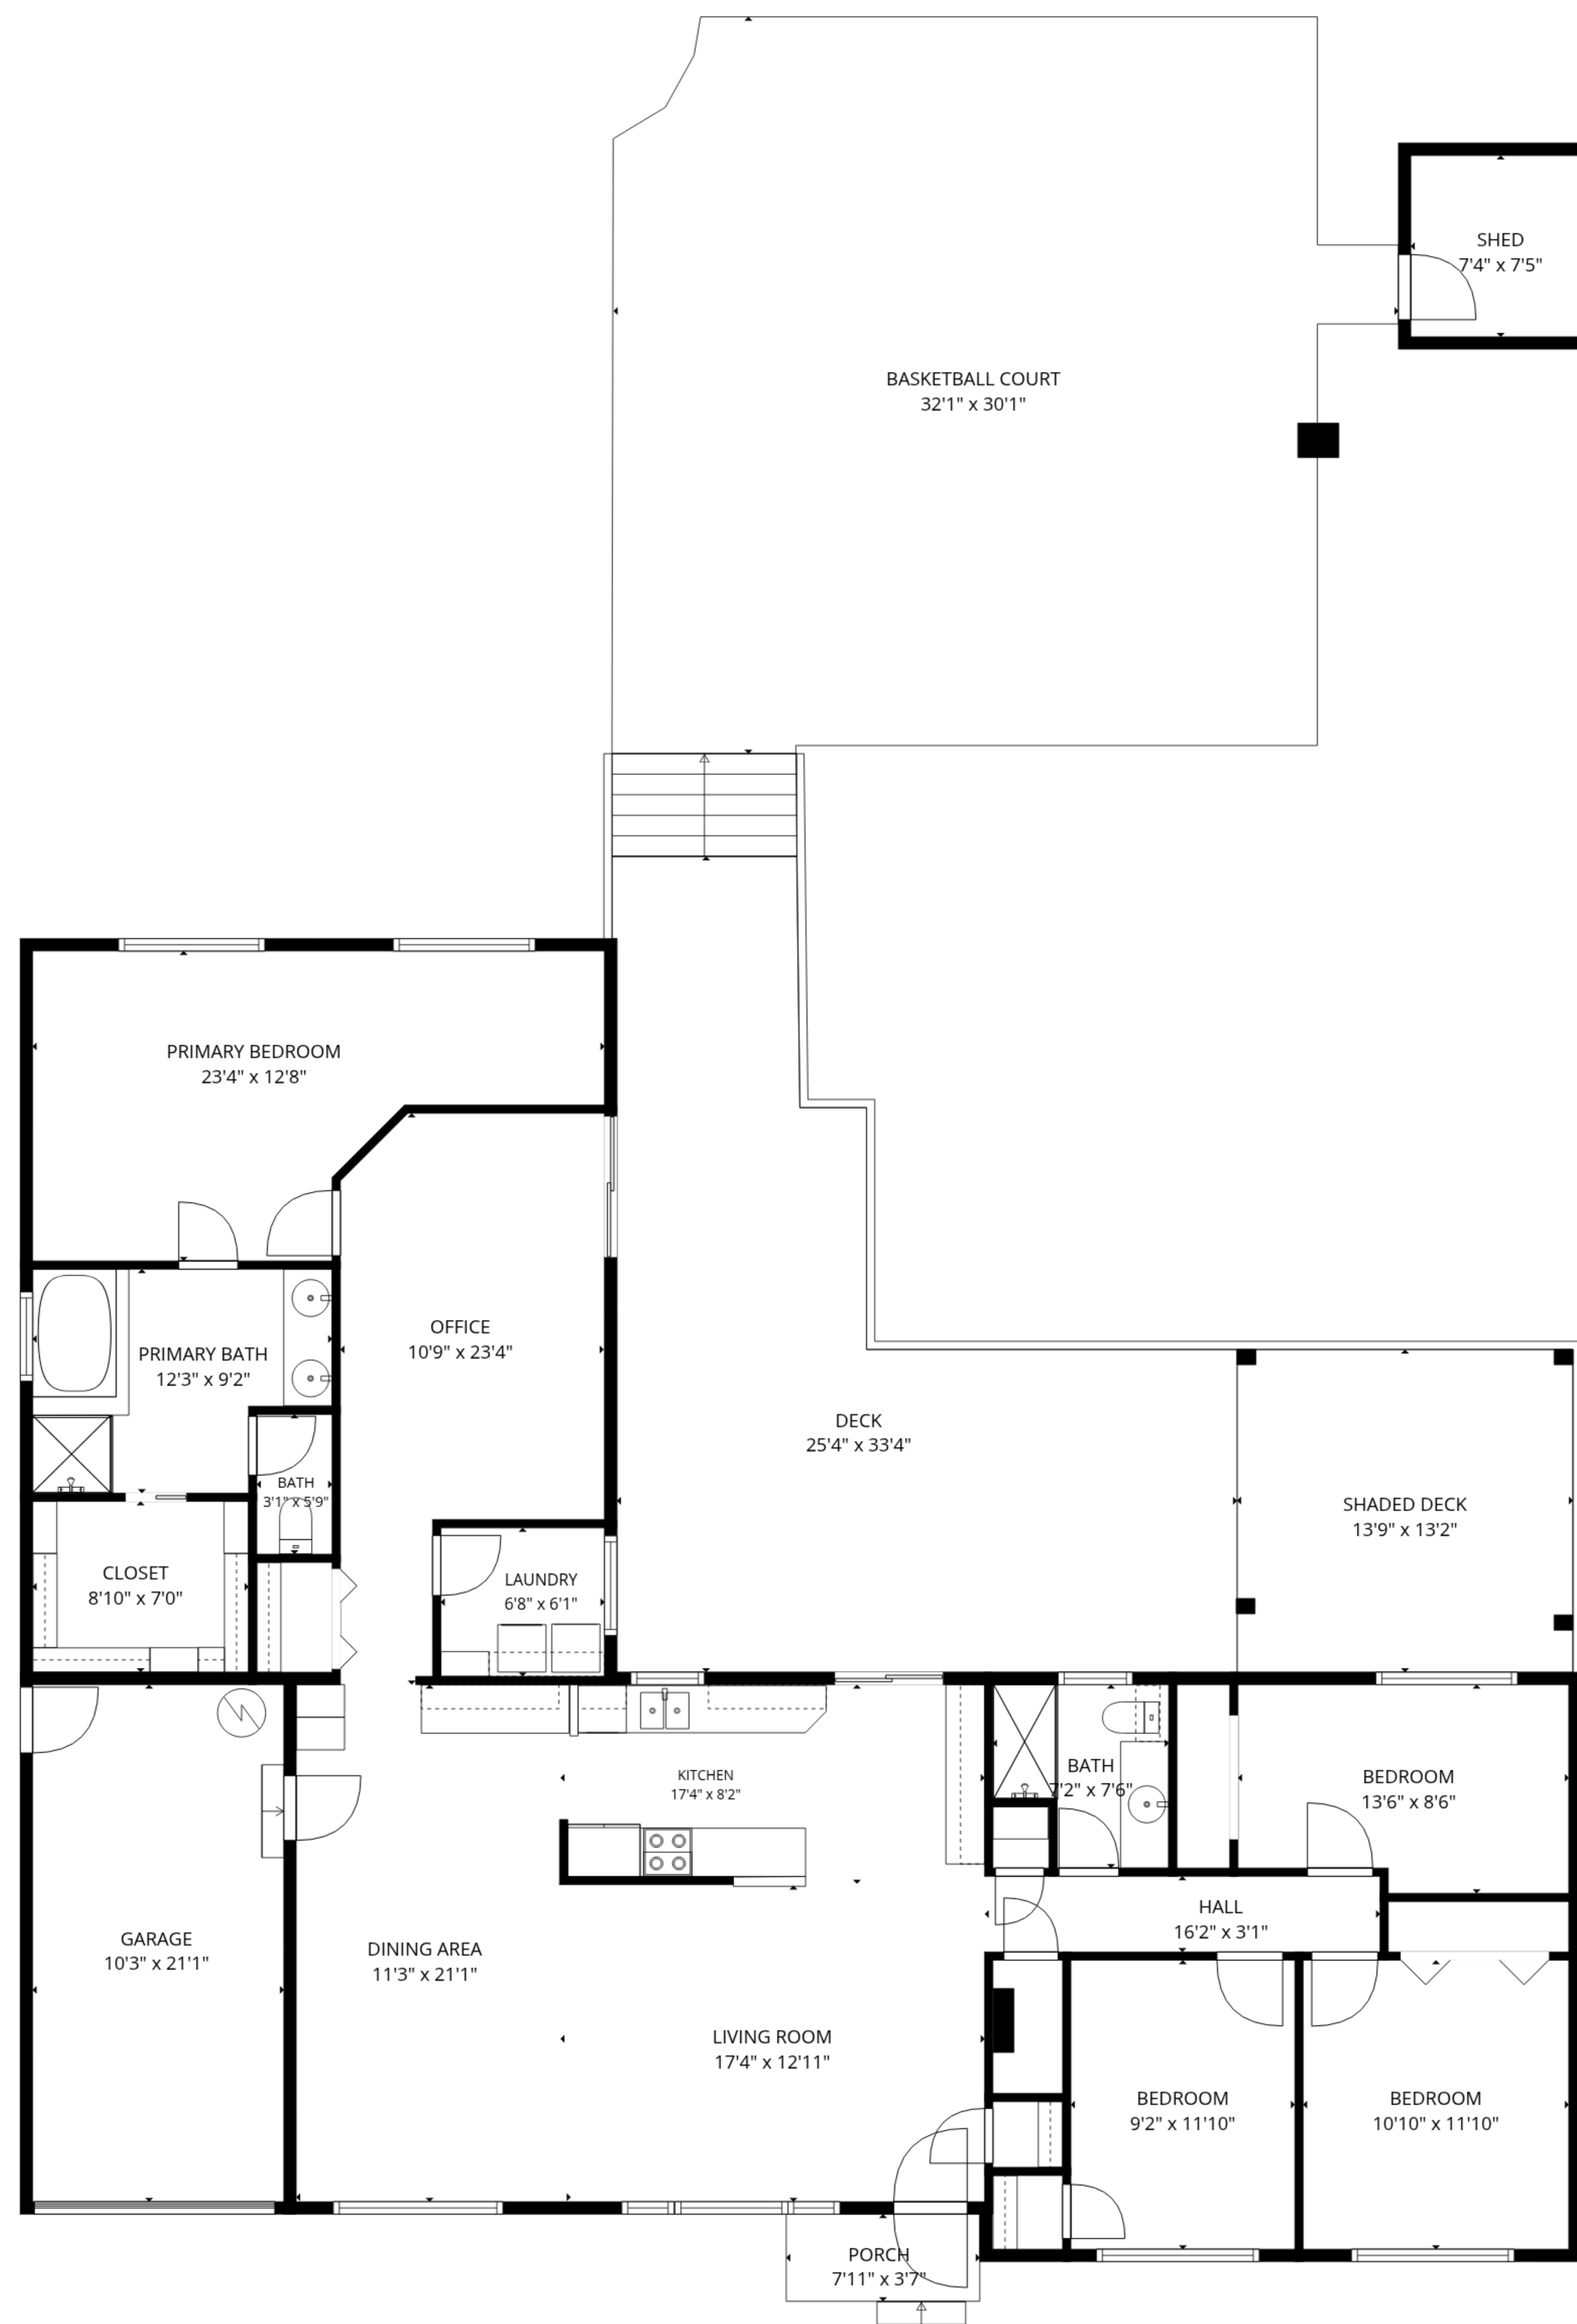

TOTAL: 1837 sq. ft

1st floor: 1837 sq. ft

EXCLUDED AREAS: GARAGE: 217 sq. ft, SHED: 54 sq. ft, PORCH: 28 sq. ft,
DECK: 511 sq. ft, SHADED DECK: 181 sq. ft, WALLS: 149 sq. ft

SIZES AND DIMENSIONS ARE APPROXIMATE, ACTUAL MAY VARY.