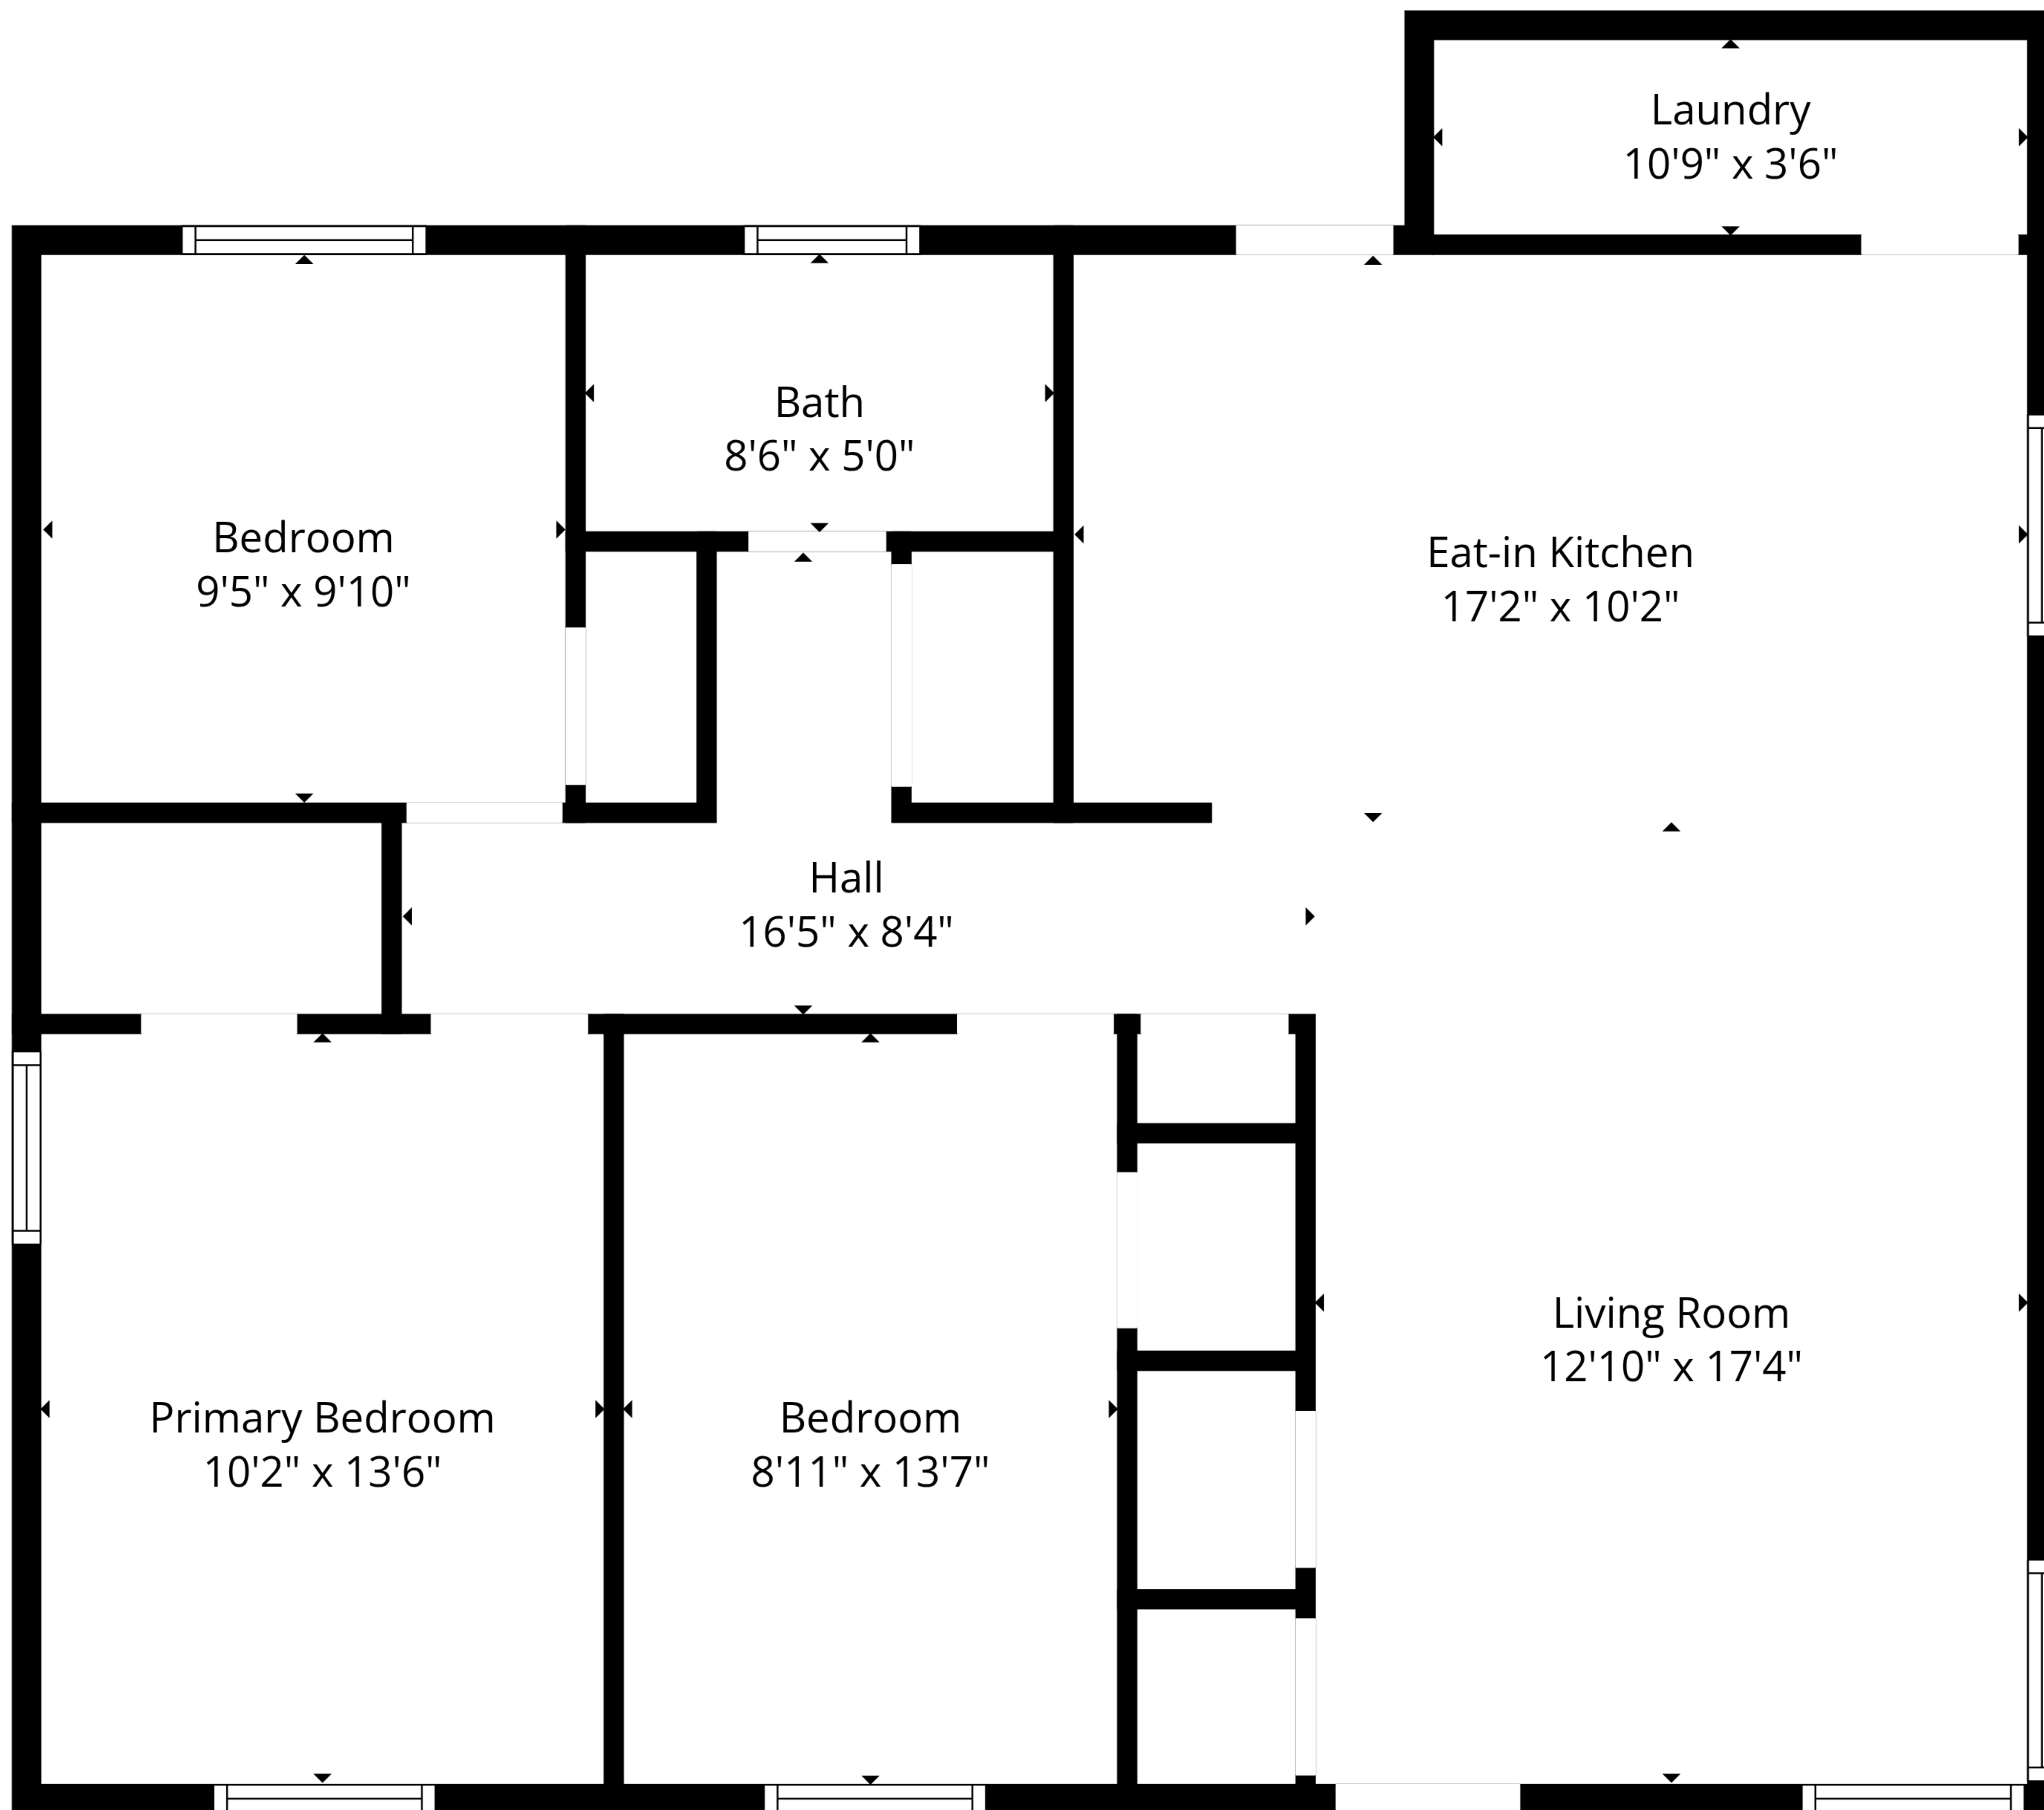

**TOTAL: 1029 sq. ft**  
1st floor: 1029 sq. ft  
EXCLUDED AREAS: WALLS: 69 sq. ft

Sizes And Dimensions Are Approximate. Actual May Vary.

**TOTAL: 1029 sq. ft**  
1st floor: 1029 sq. ft  
EXCLUDED AREAS: WALLS: 69 sq. ft

Sizes And Dimensions Are Approximate. Actual May Vary.