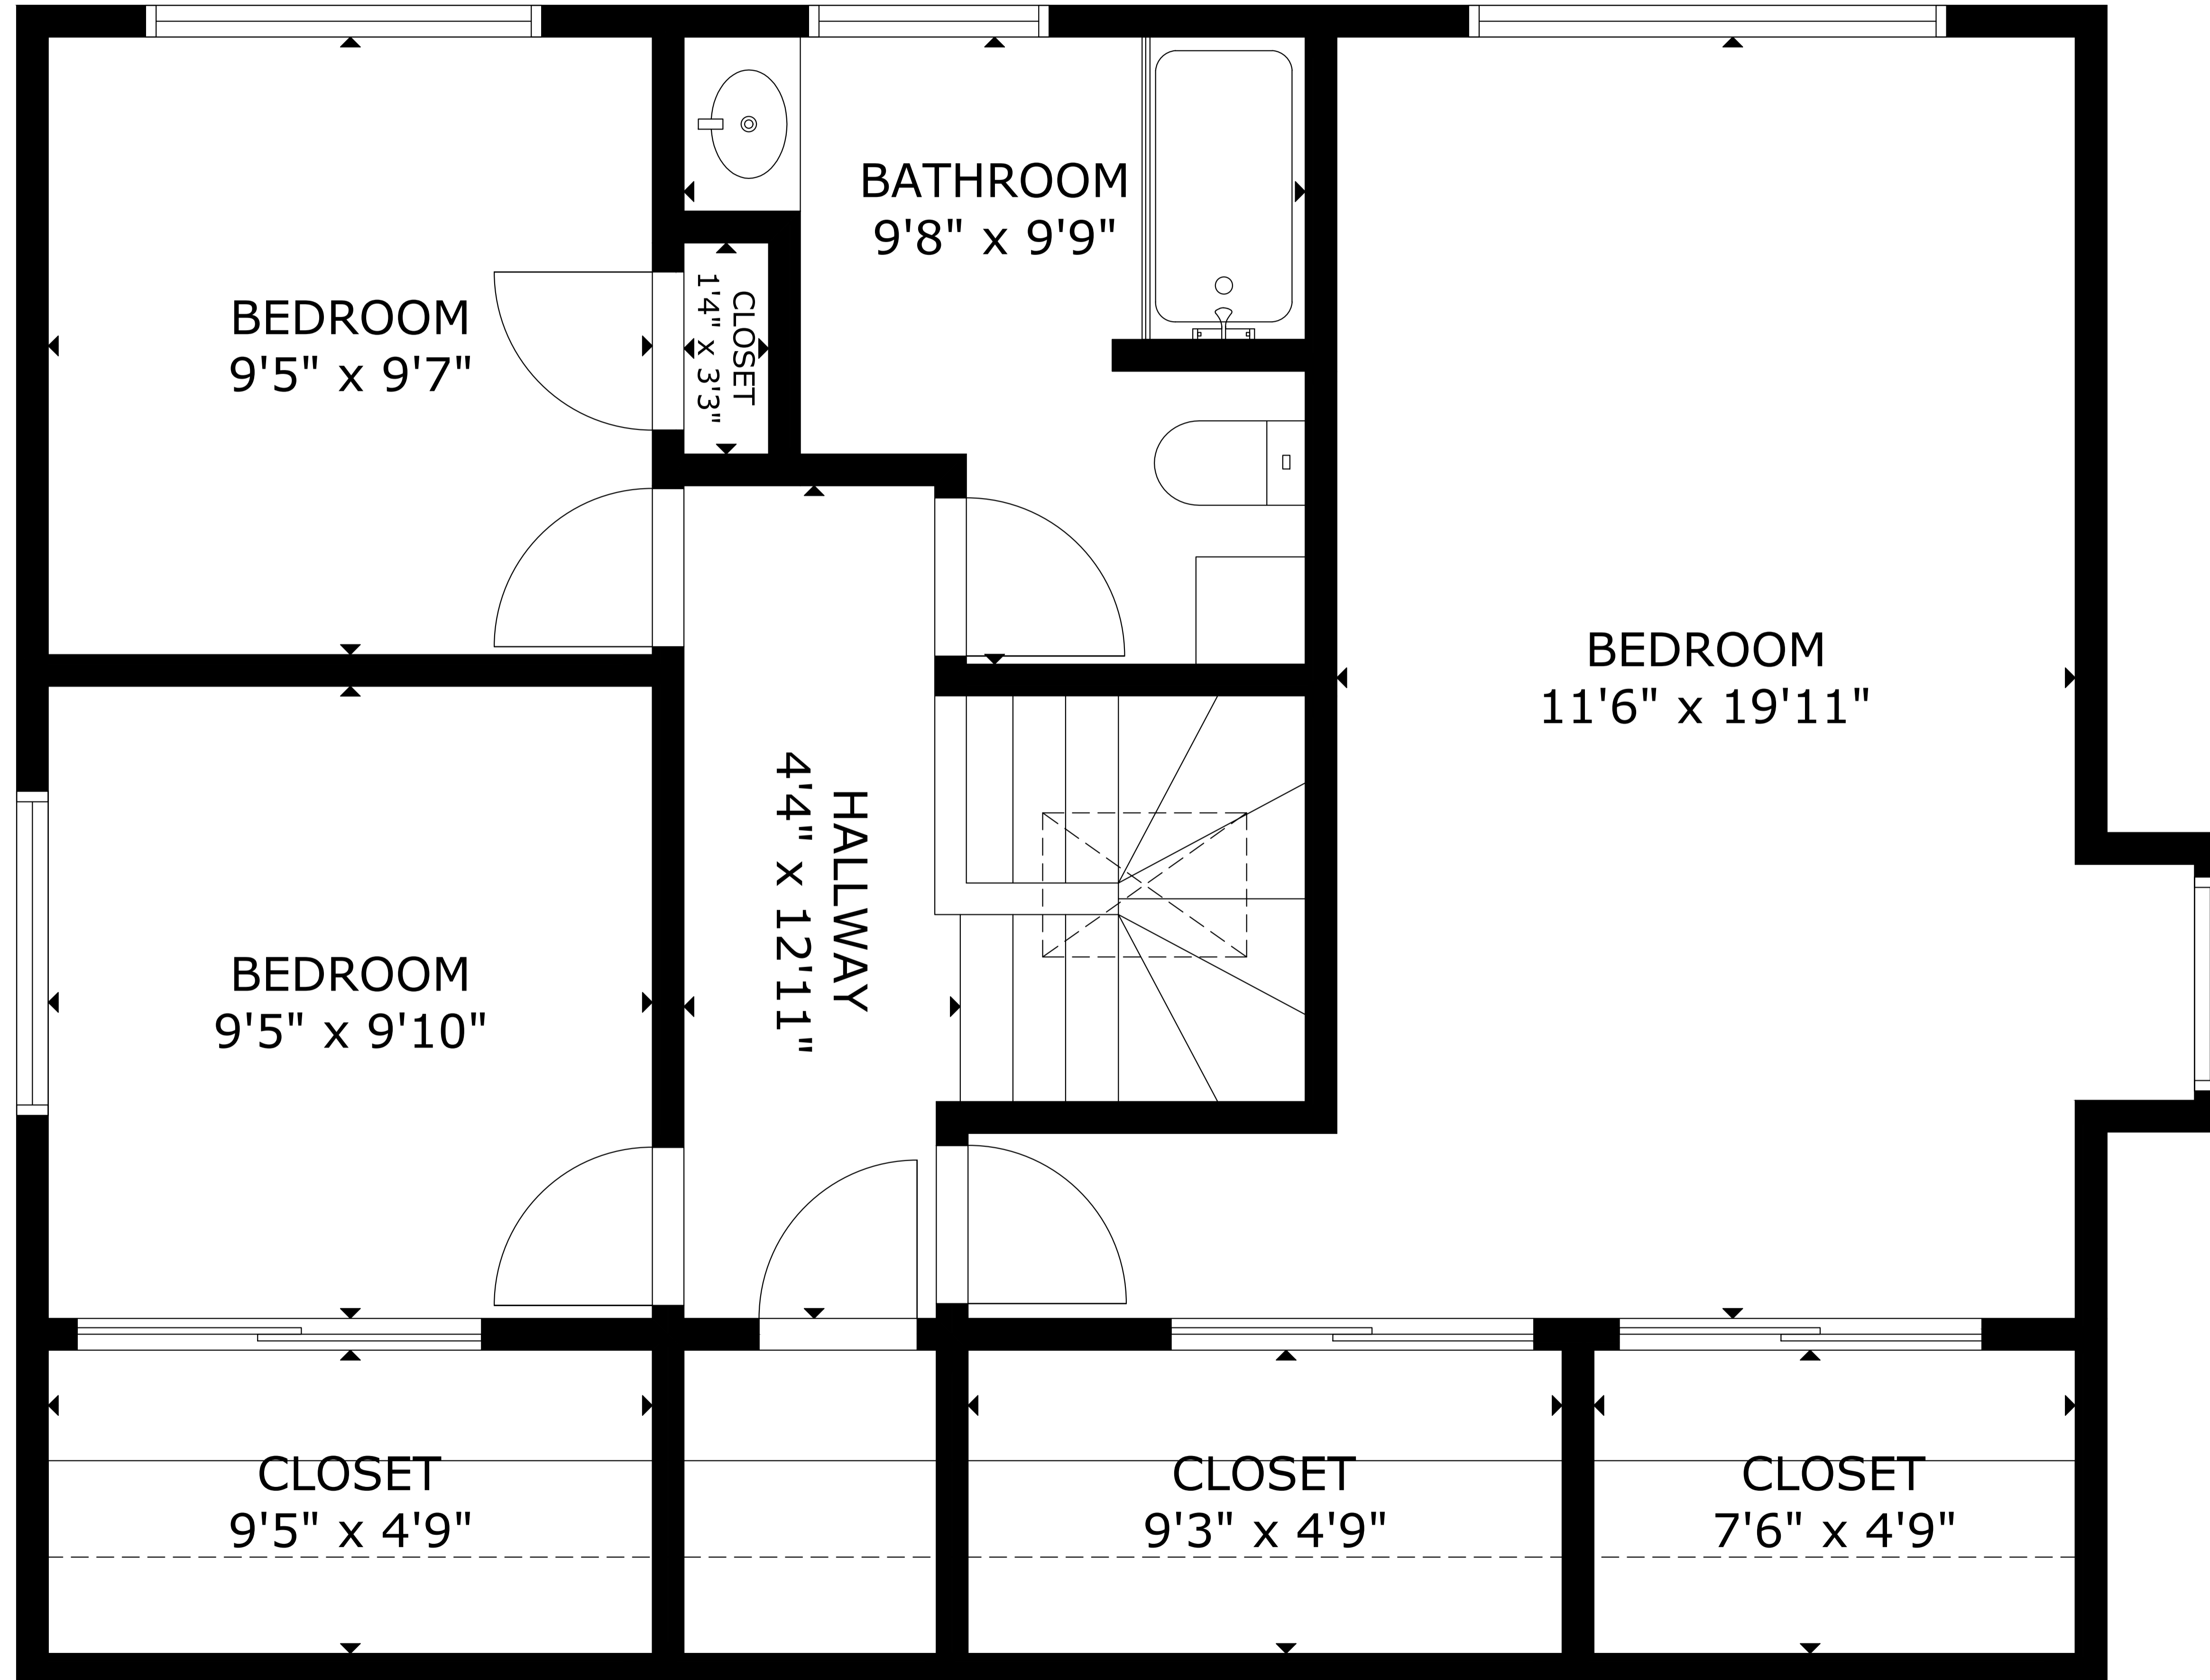

# 621 LOCUSTFIELD RD EAST FALMOUTH

GROSS INTERNAL AREA  
TOTAL: 2,574 sq ft

BASEMENT: 689 sq ft, FLOOR 1: 1,085 sq ft, FLOOR 2: 800 sq ft  
SIZE AND DIMENSIONS ARE APPROXIMATE, ACTUAL MAY VARY