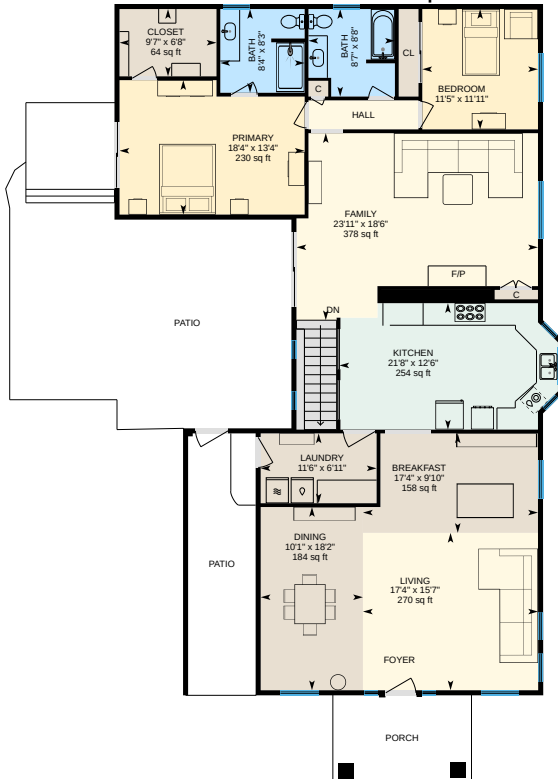

**Main Floor**

Finished Area 2187.84 sq ft

**Basement (Below Grade)**

Finished Area 1765.60 sq ft

**Garage**

Finished Area 821.55 sq ft

**8540 Bates Ct, Tracy, CA**

For illustrative purposes only. All reported dimensions, property sizes and floor areas are approximate and subject to independent verification. To the extent permitted by law, no warranty is made as to accuracy or completeness, and no liability will be accepted for any errors or omissions.