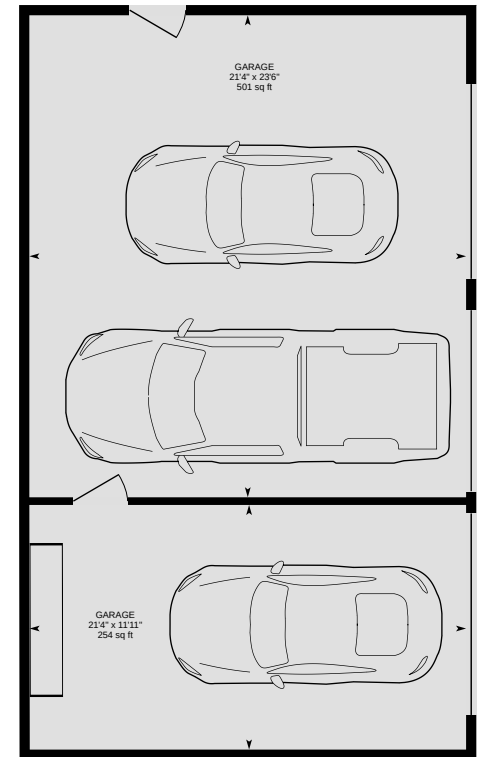

**Main Floor**

Finished Area 2187.84 sq ft

**Basement (Below Grade)**

Finished Area 1765.60 sq ft

**Garage**

Finished Area 821.55 sq ft

**8540 Bates Ct, Tracy, CA**

For illustrative purposes only. All reported dimensions, property sizes and floor areas are approximate and subject to independent verification. To the extent permitted by law, no warranty is made as to accuracy or completeness, and no liability will be accepted for any errors or omissions.