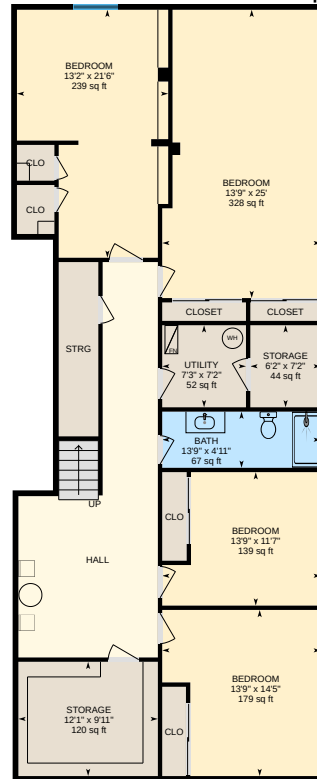

**Main Floor**

Finished Area 2187.84 sq ft

**Basement (Below Grade)**

Finished Area 1765.60 sq ft

**Garage**

Finished Area 821.55 sq ft

**8540 Bates Ct, Tracy, CA**

For illustrative purposes only. All reported dimensions, property sizes and floor areas are approximate and subject to independent verification. To the extent permitted by law, no warranty is made as to accuracy or completeness, and no liability will be accepted for any errors or omissions.