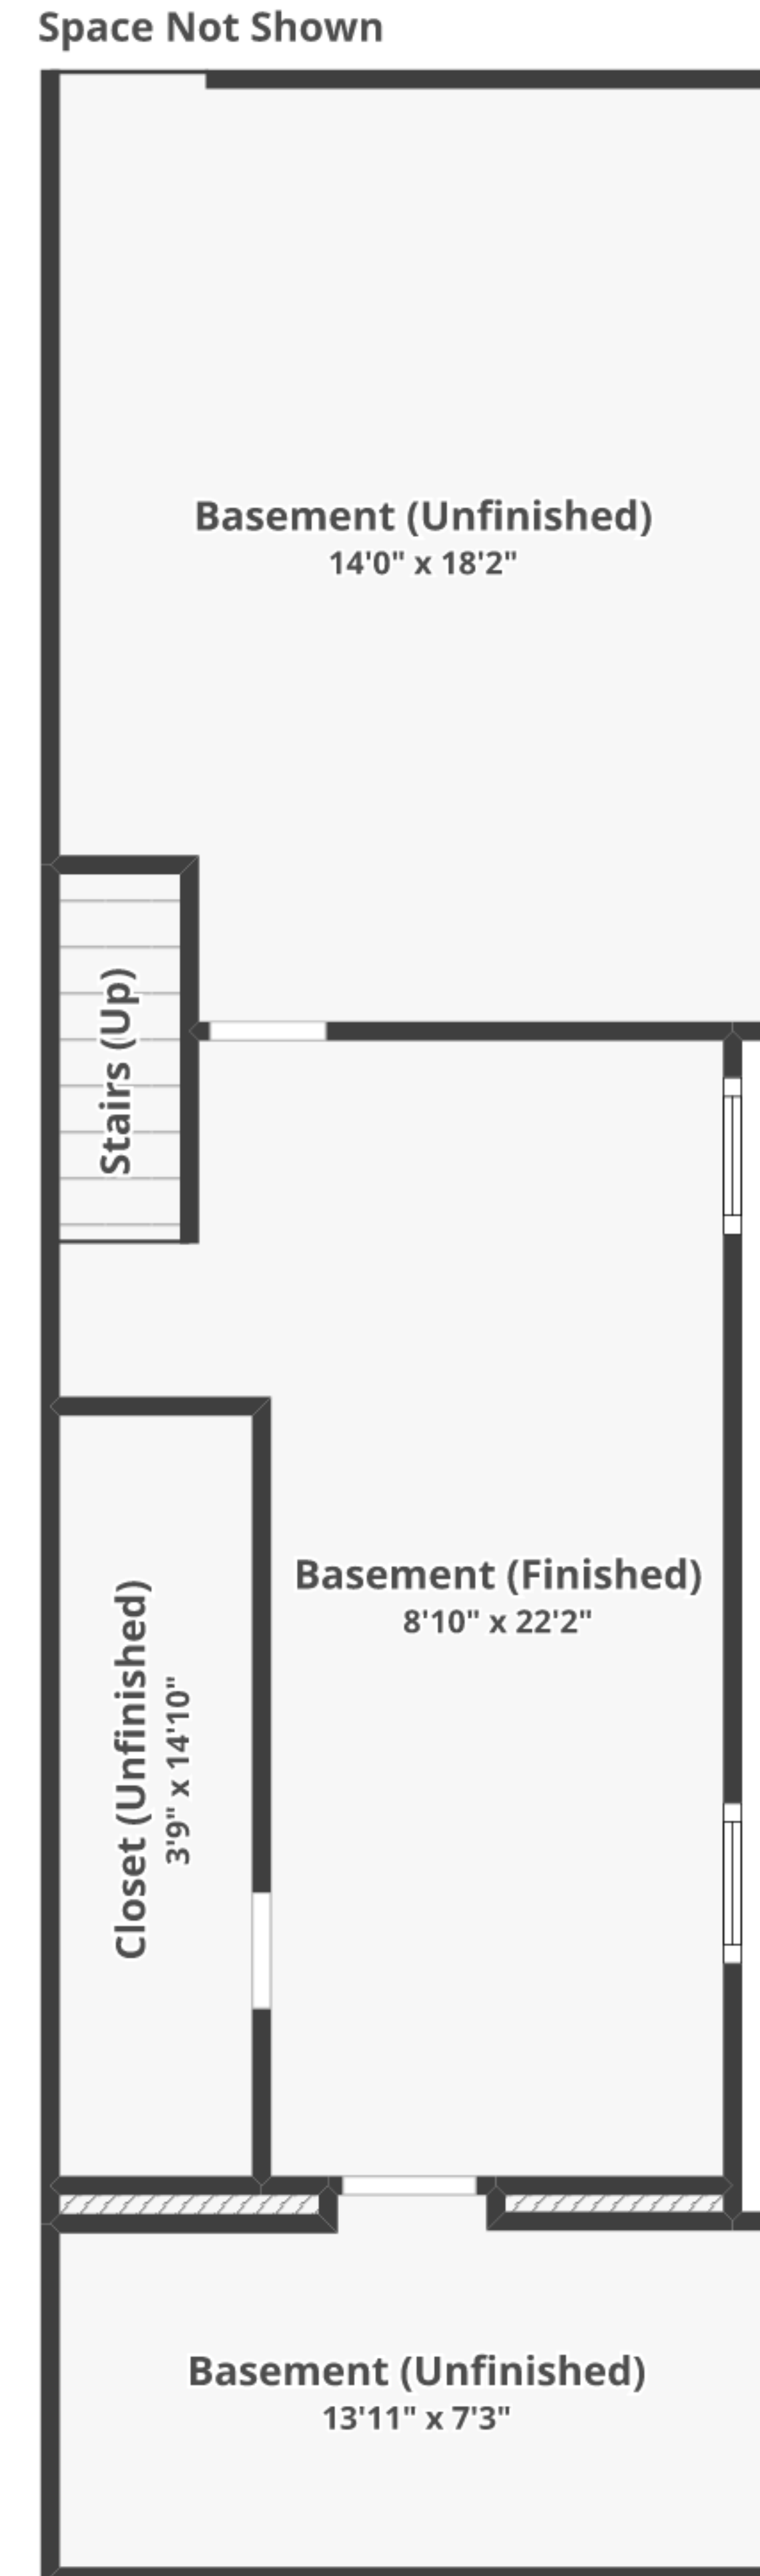

1211 E Bellevue Ave, Reading, PA 19605

Total finished area: ~1,438.52 sq. ft.

Total unfinished area: ~398.94 sq. ft.

Basement

Finished area: ~212.75 sq. ft.

Unfinished area: ~398.33 sq. ft.