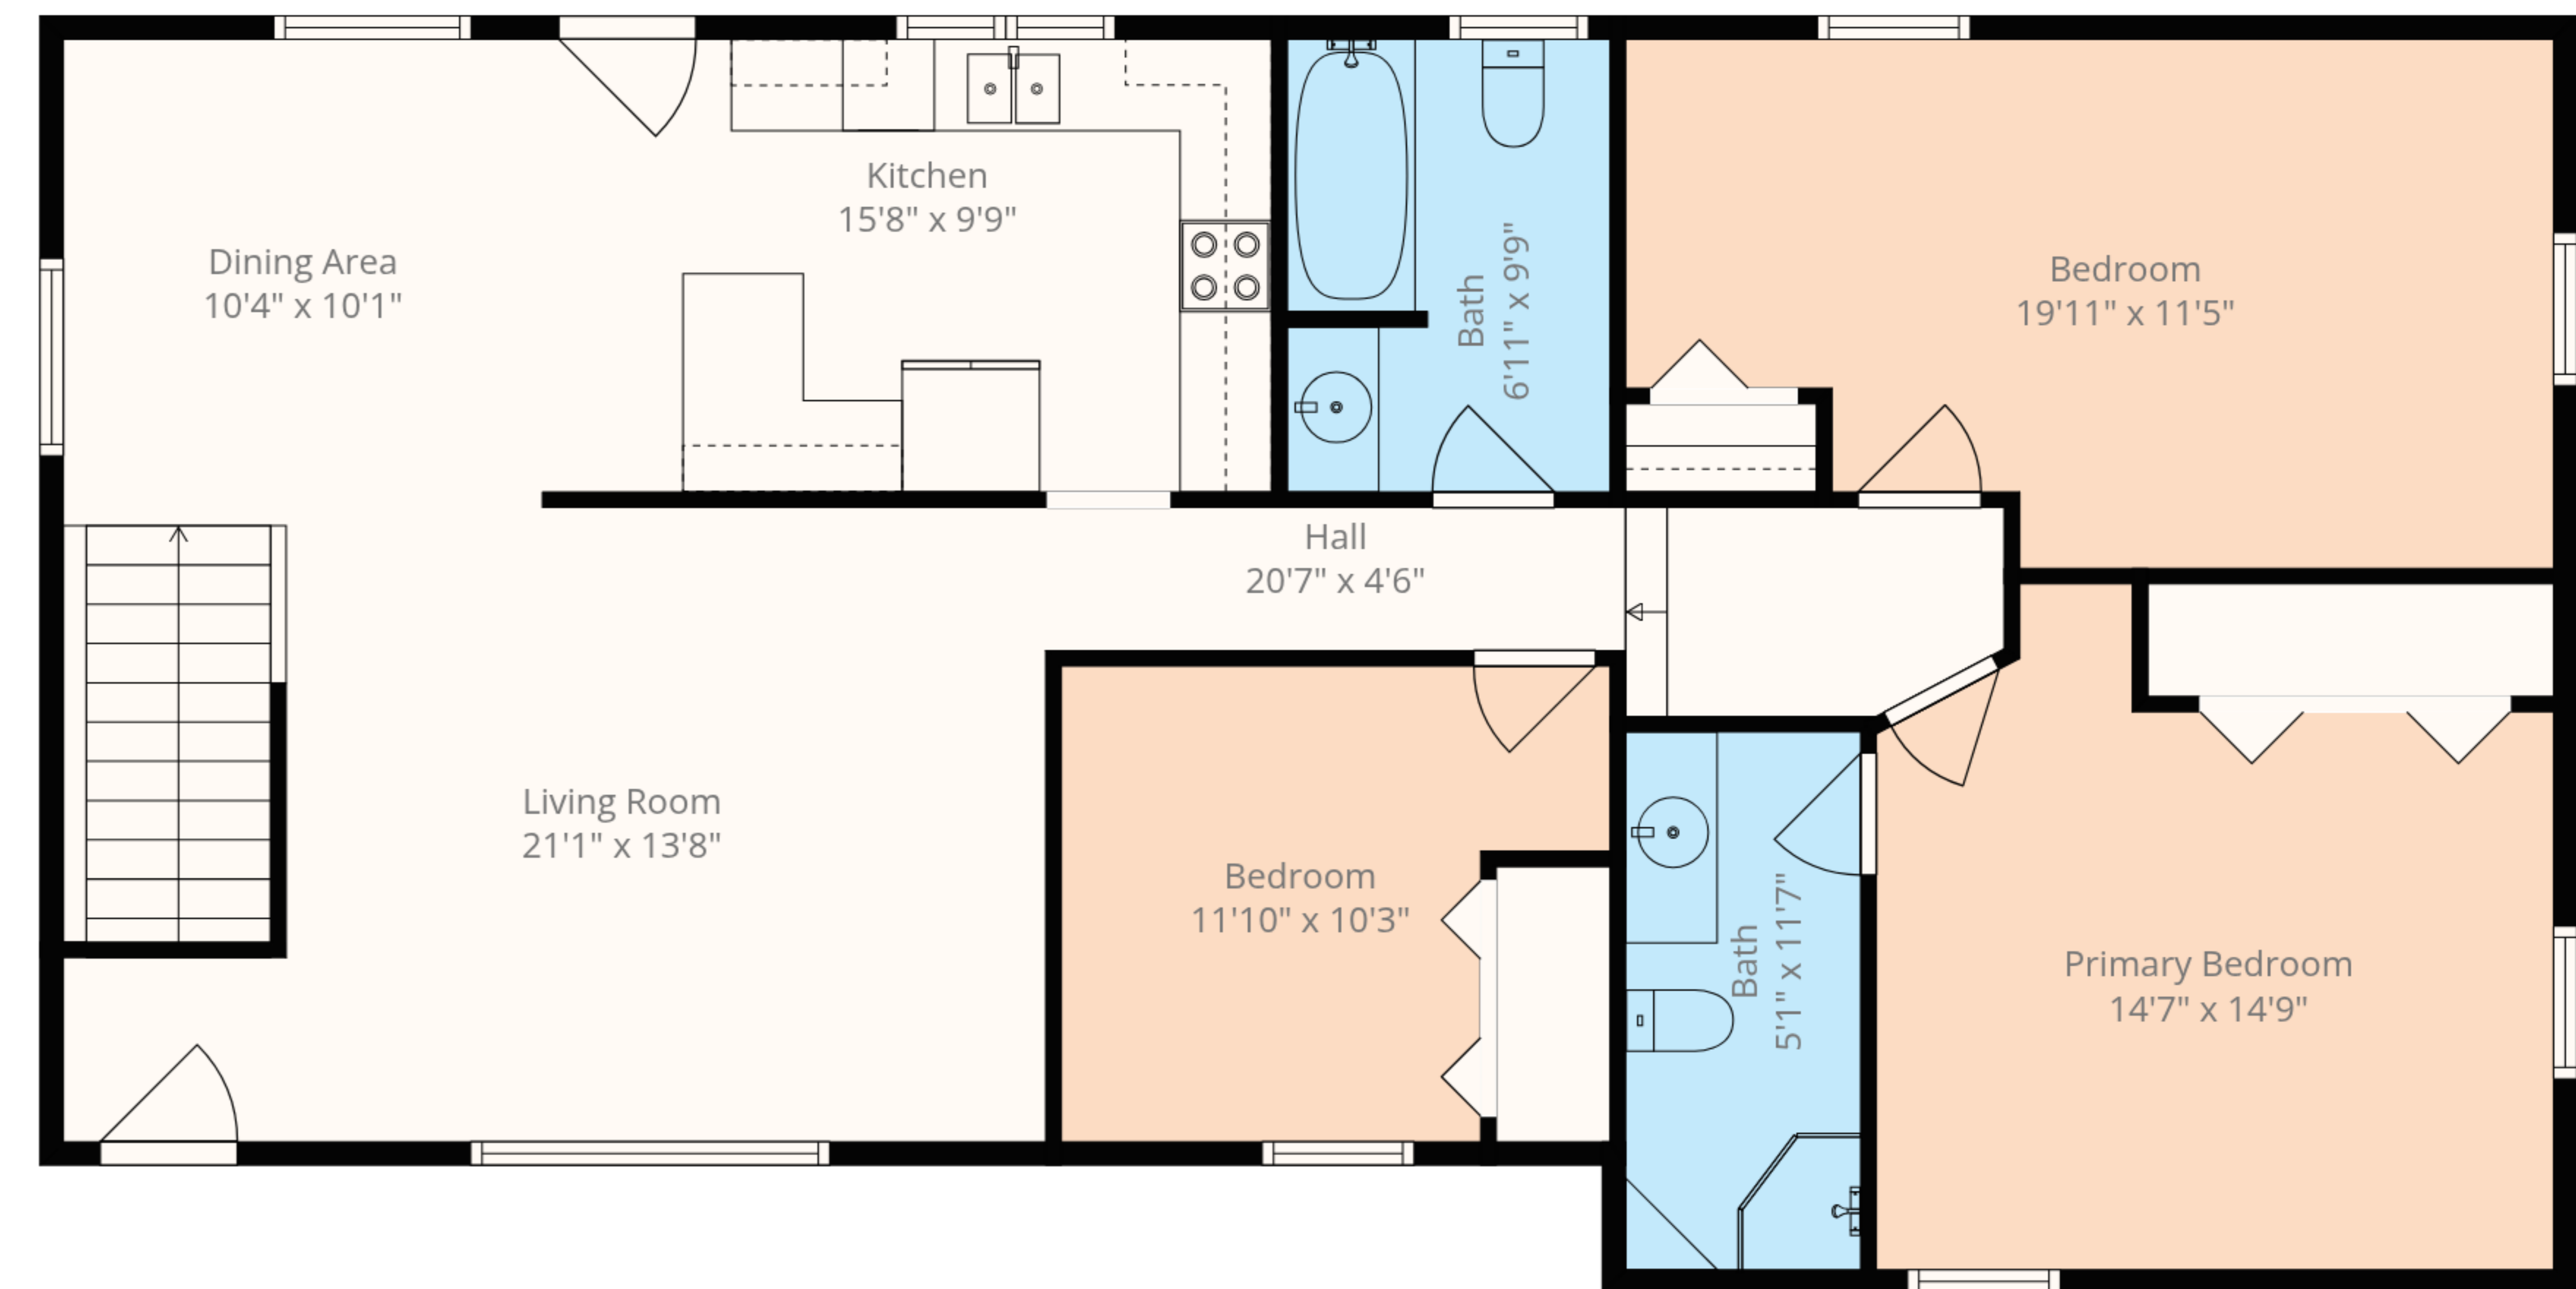

Total: 2584 sq. ft

Garage: 0 sq. Ft, Garage: 0 sq. Ft, 3rd Floor: 1260 sq. Ft, 4th Floor: 1324 sq. ft
Excluded Areas: Pole Barn: 1139 sq. Ft, Garage: 976 sq. Ft, Porch: 420 sq. Ft,
Walls: 321 sq. ft

Total: 2584 sq. ft

Garage: 0 sq. Ft, Garage: 0 sq. Ft, 3rd Floor: 1260 sq. Ft, 4th Floor: 1324 sq. ft
Excluded Areas: Pole Barn: 1139 sq. Ft, Garage: 976 sq. Ft, Porch: 420 sq. Ft,
Walls: 321 sq. ft

Total: 2584 sq. ft

Garage: 0 sq. Ft, Garage: 0 sq. Ft, 3rd Floor: 1260 sq. Ft, 4th Floor: 1324 sq. ft
Excluded Areas: Pole Barn: 1139 sq. Ft, Garage: 976 sq. Ft, Porch: 420 sq. Ft,
Walls: 321 sq. ft

Total: 2584 sq. ft

Garage: 0 sq. Ft, Garage: 0 sq. Ft, 3rd Floor: 1260 sq. Ft, 4th Floor: 1324 sq. ft
 Excluded Areas: Pole Barn: 1139 sq. Ft, Garage: 976 sq. Ft, Porch: 420 sq. Ft,
 Walls: 321 sq. ft

4th Floor

Garage

Garage

3rd Floor

Total: 2584 sq. ft
 Garage: 0 sq. Ft, Garage: 0 sq. Ft, 3rd Floor: 1260 sq. Ft, 4th Floor: 1324 sq. ft
 Excluded Areas: Pole Barn: 1139 sq. Ft, Garage: 976 sq. Ft, Porch: 420 sq. Ft,
 Walls: 321 sq. ft