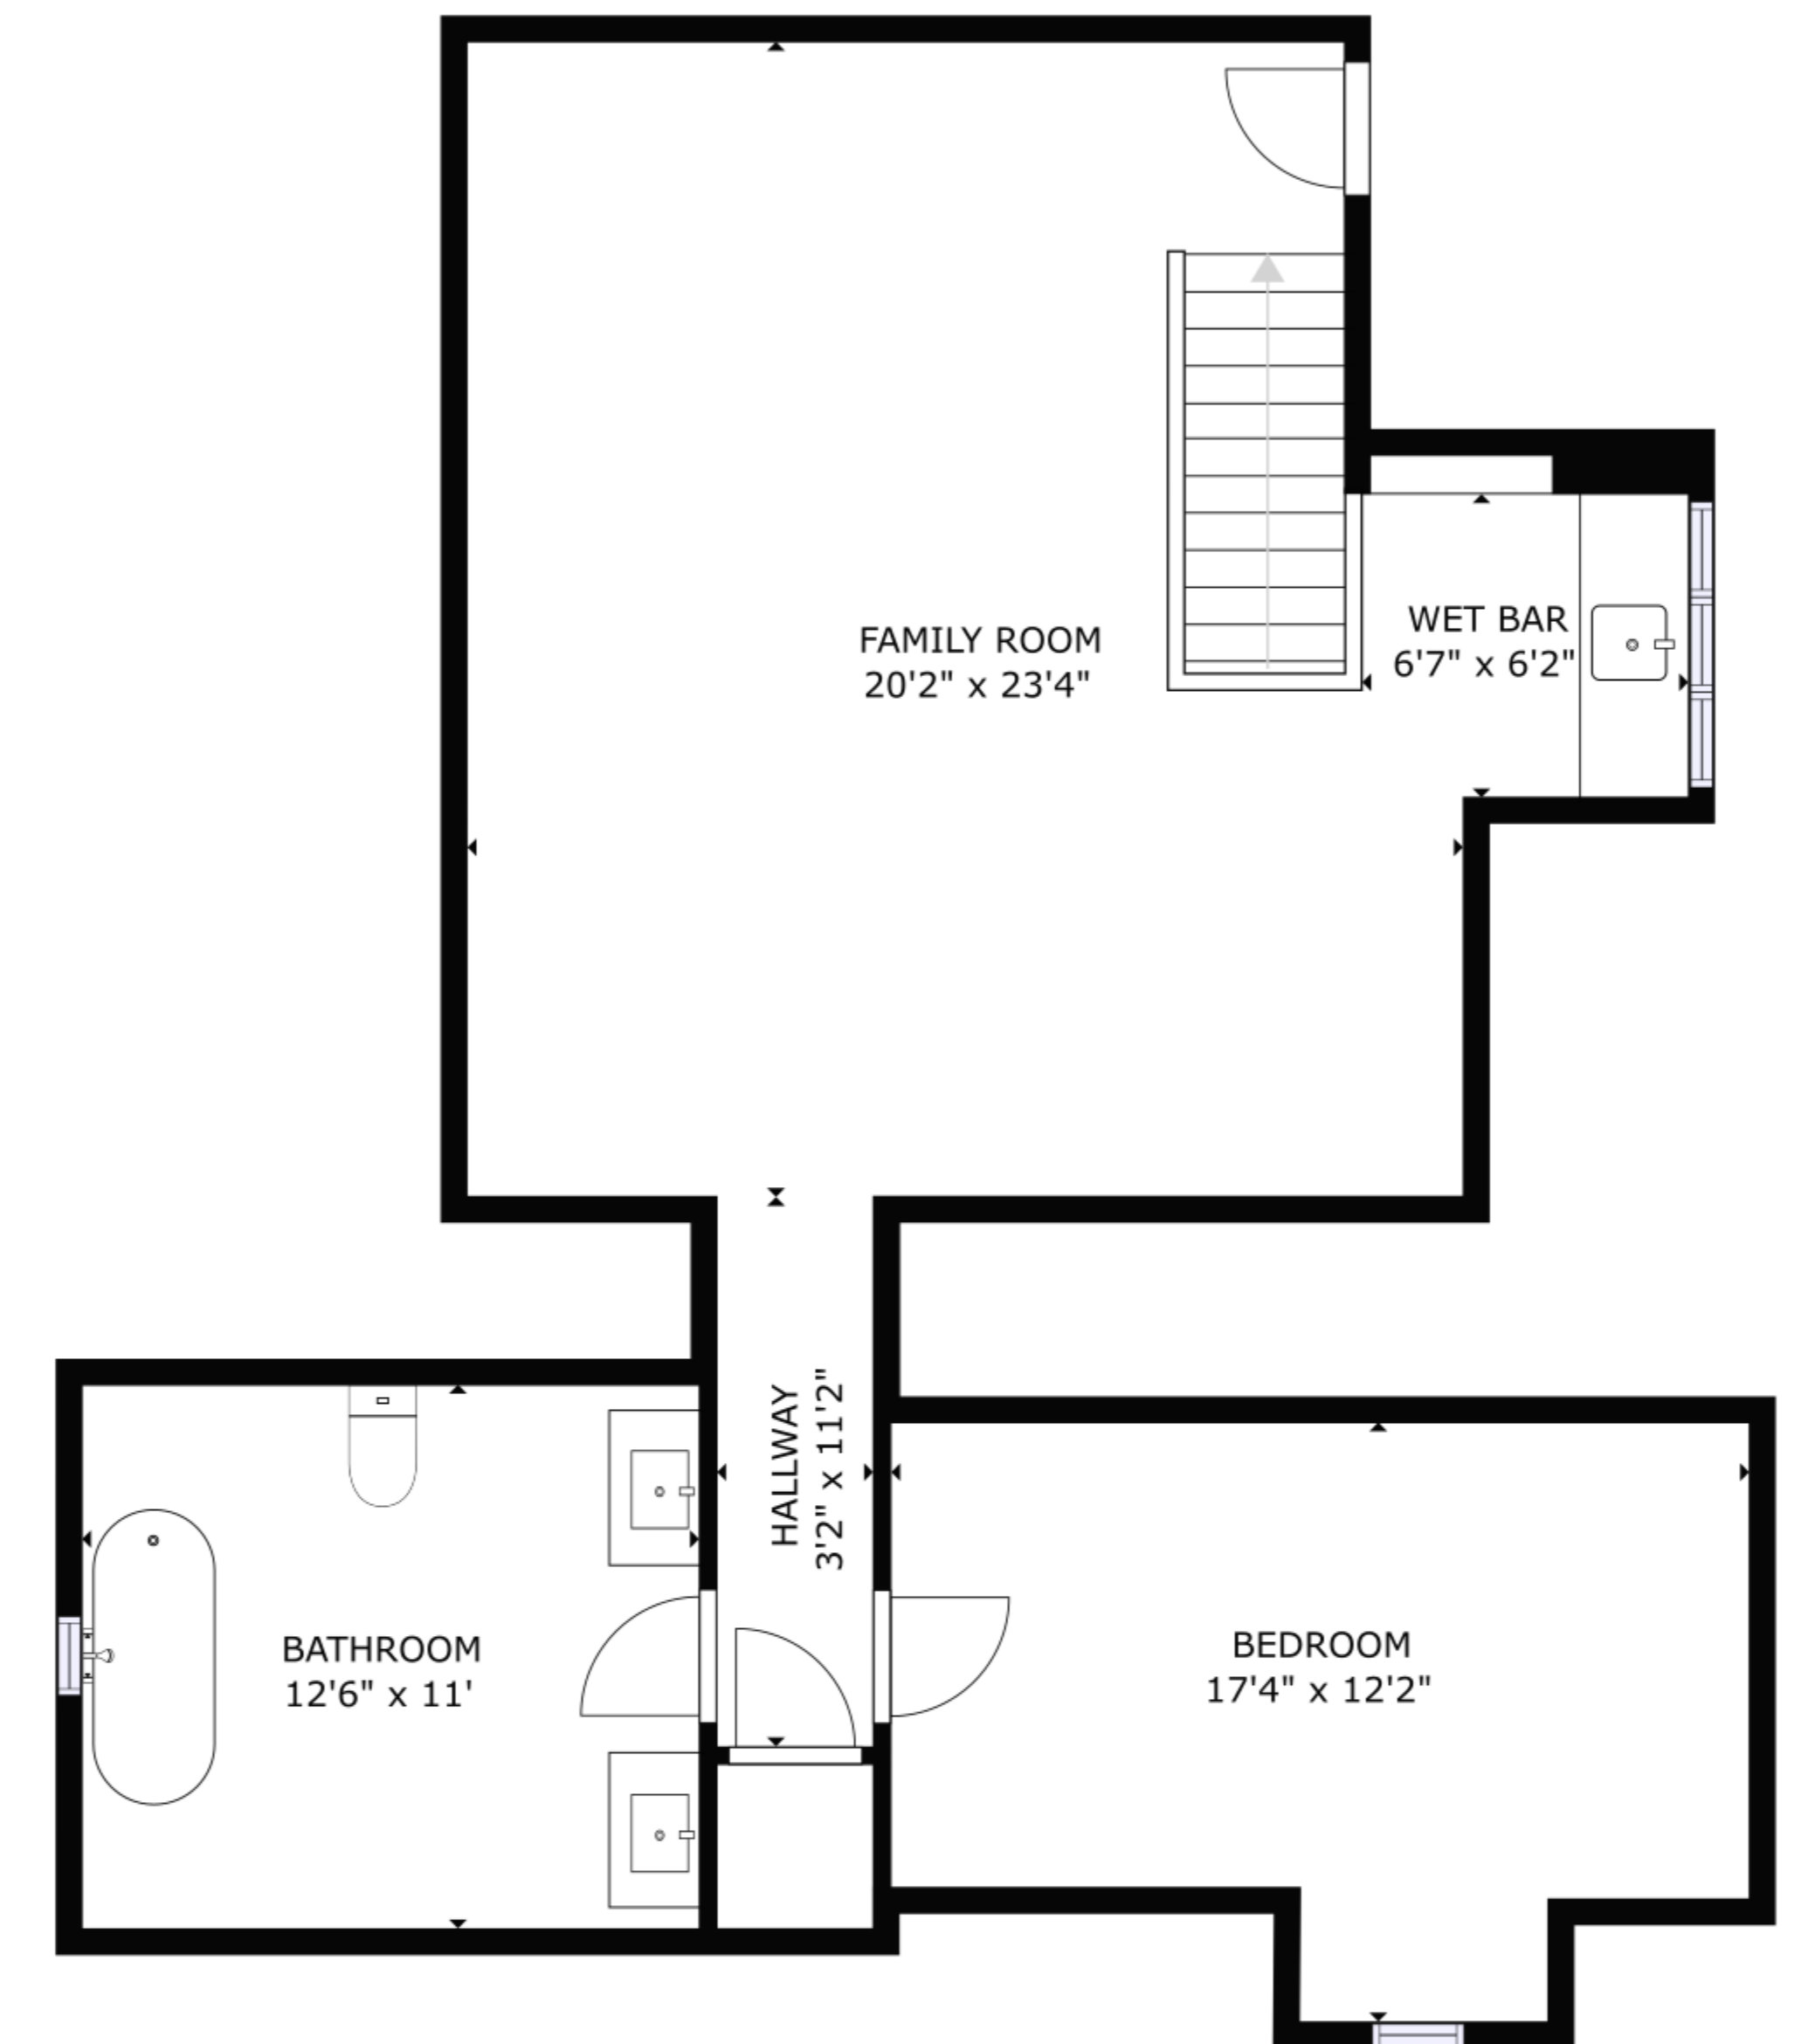

FLOOR 1

FLOOR 2

FLOOR 3

GROSS INTERNAL AREA
 FLOOR 1: 849 sq ft, FLOOR 2: 1648 sq ft, FLOOR 3: 849 sq ft
 TOTAL: 3346 sq ft
 SIZES AND DIMENSIONS ARE APPROXIMATE, ACTUAL MAY VARY.