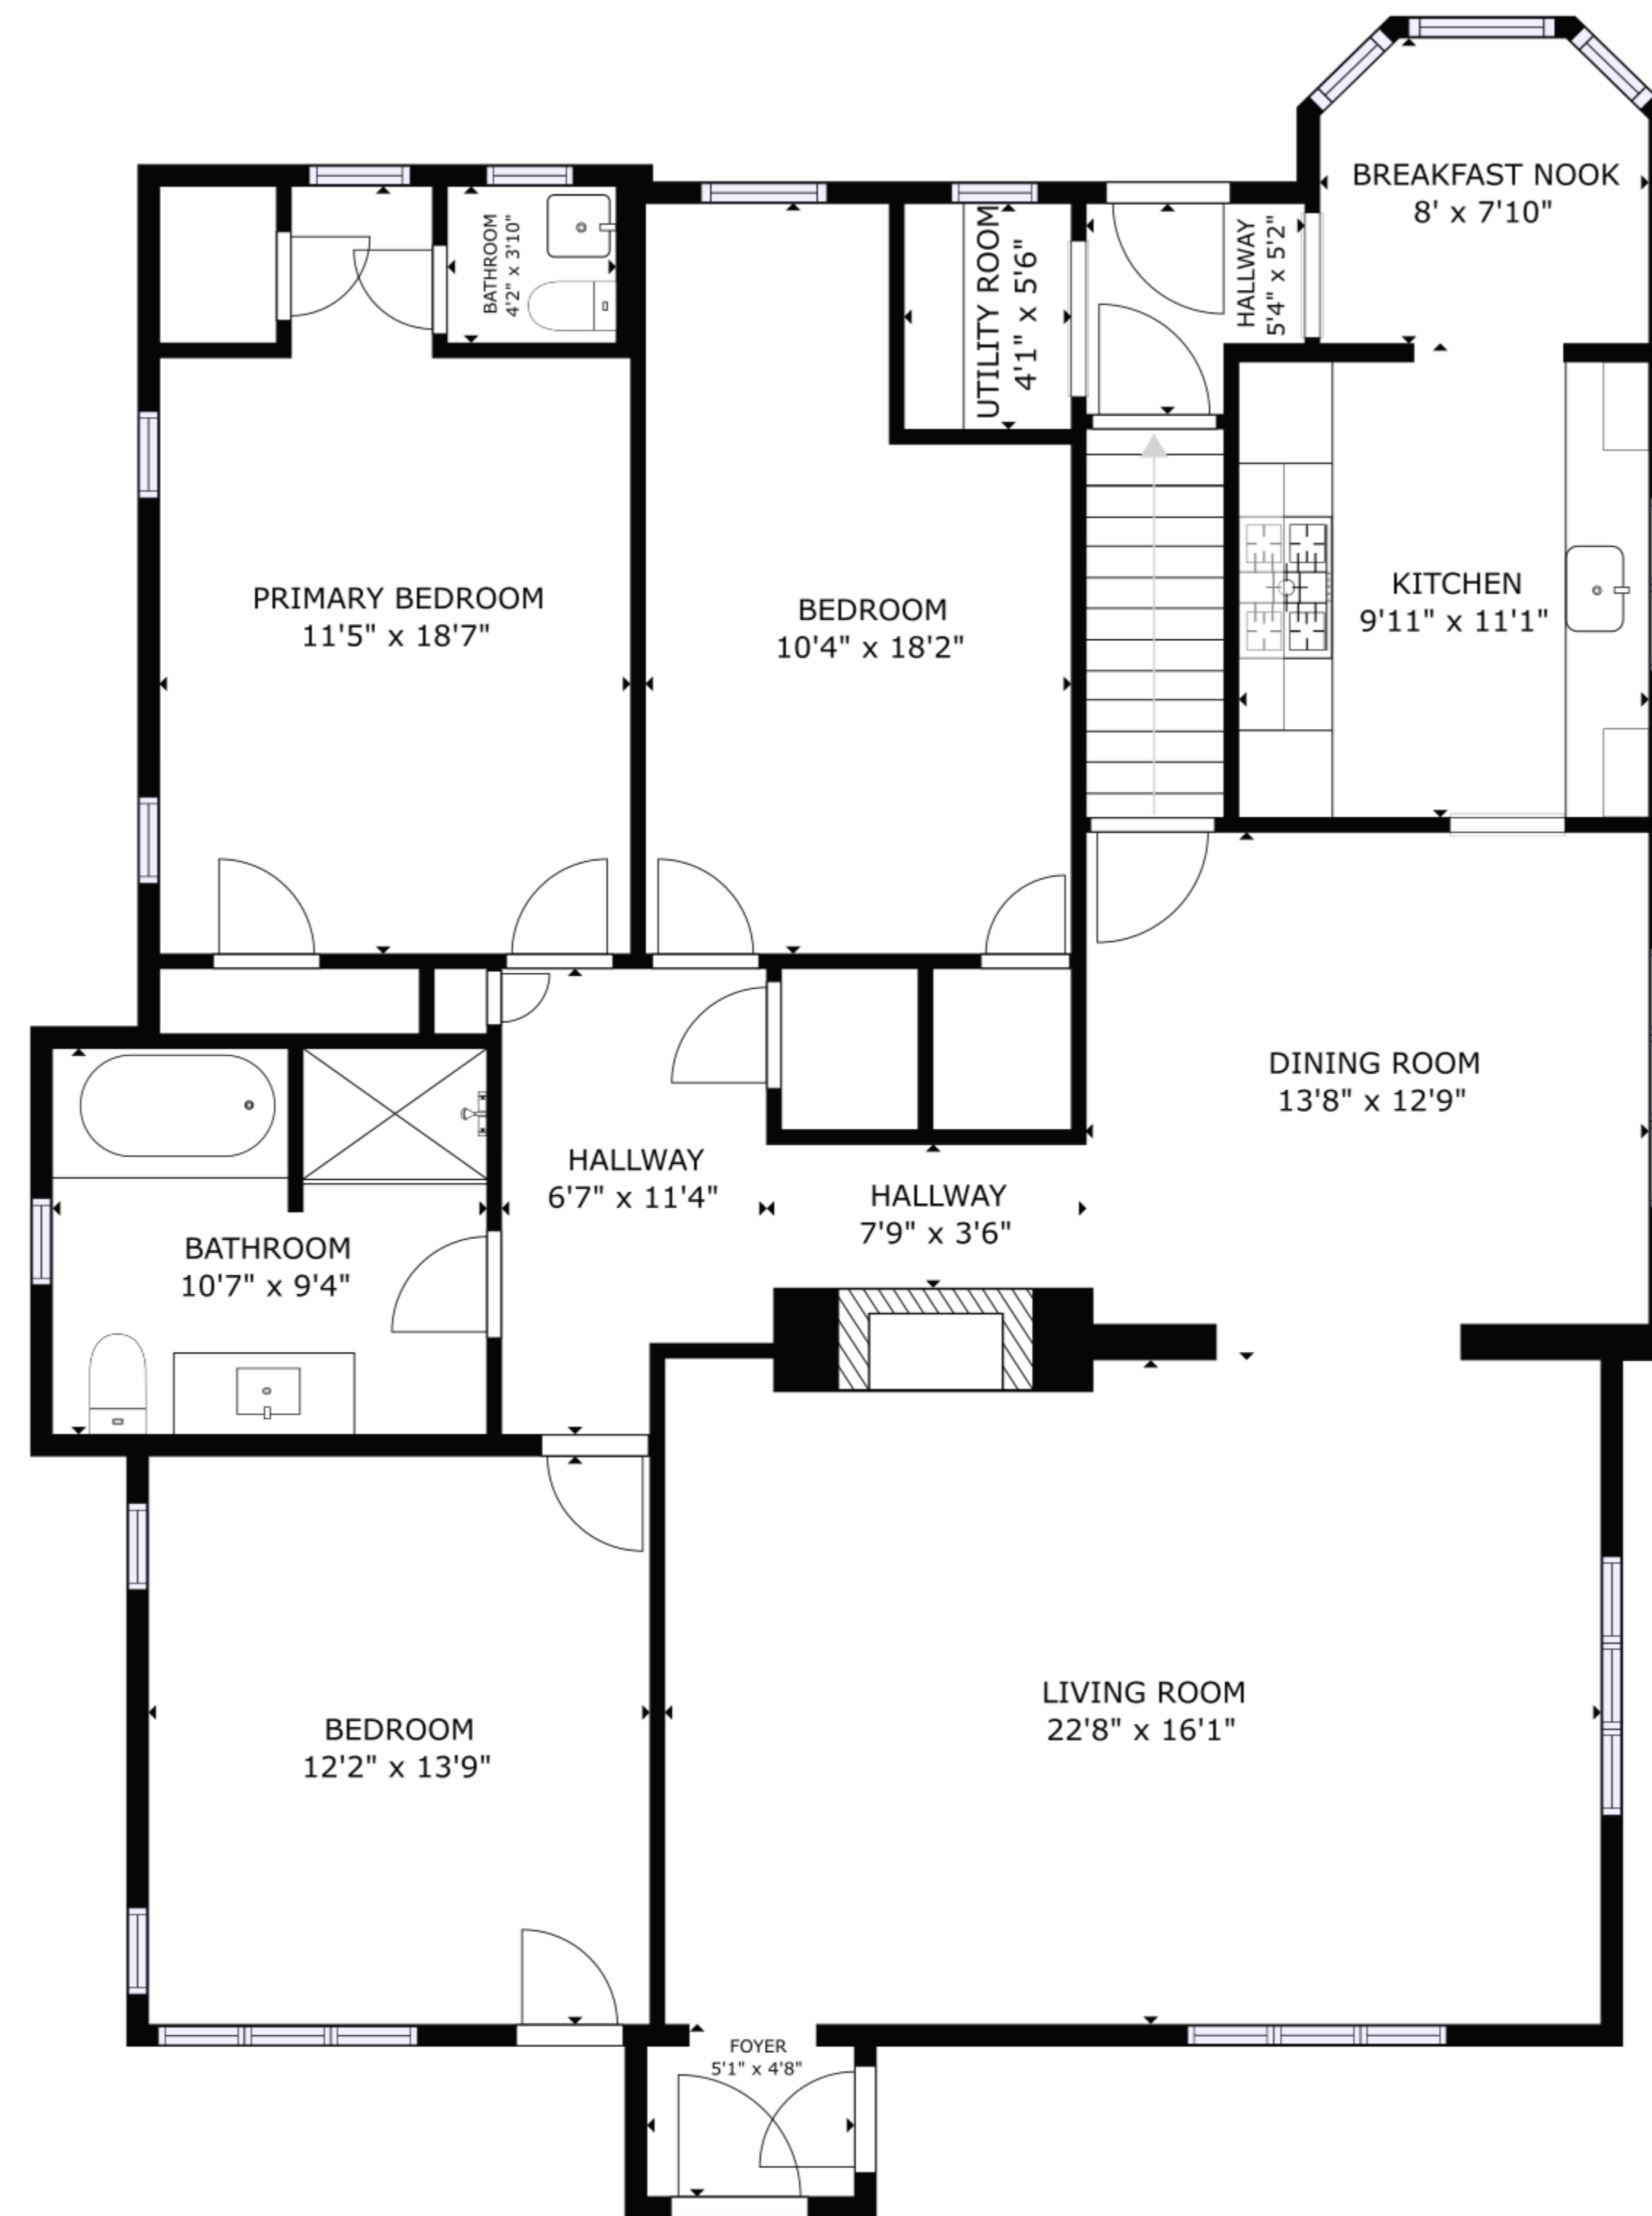

FLOOR 1

FLOOR 2

FLOOR 3

GROSS INTERNAL AREA
 FLOOR 1: 849 sq ft, FLOOR 2: 1648 sq ft, FLOOR 3: 849 sq ft
 TOTAL: 3346 sq ft
 SIZES AND DIMENSIONS ARE APPROXIMATE, ACTUAL MAY VARY.