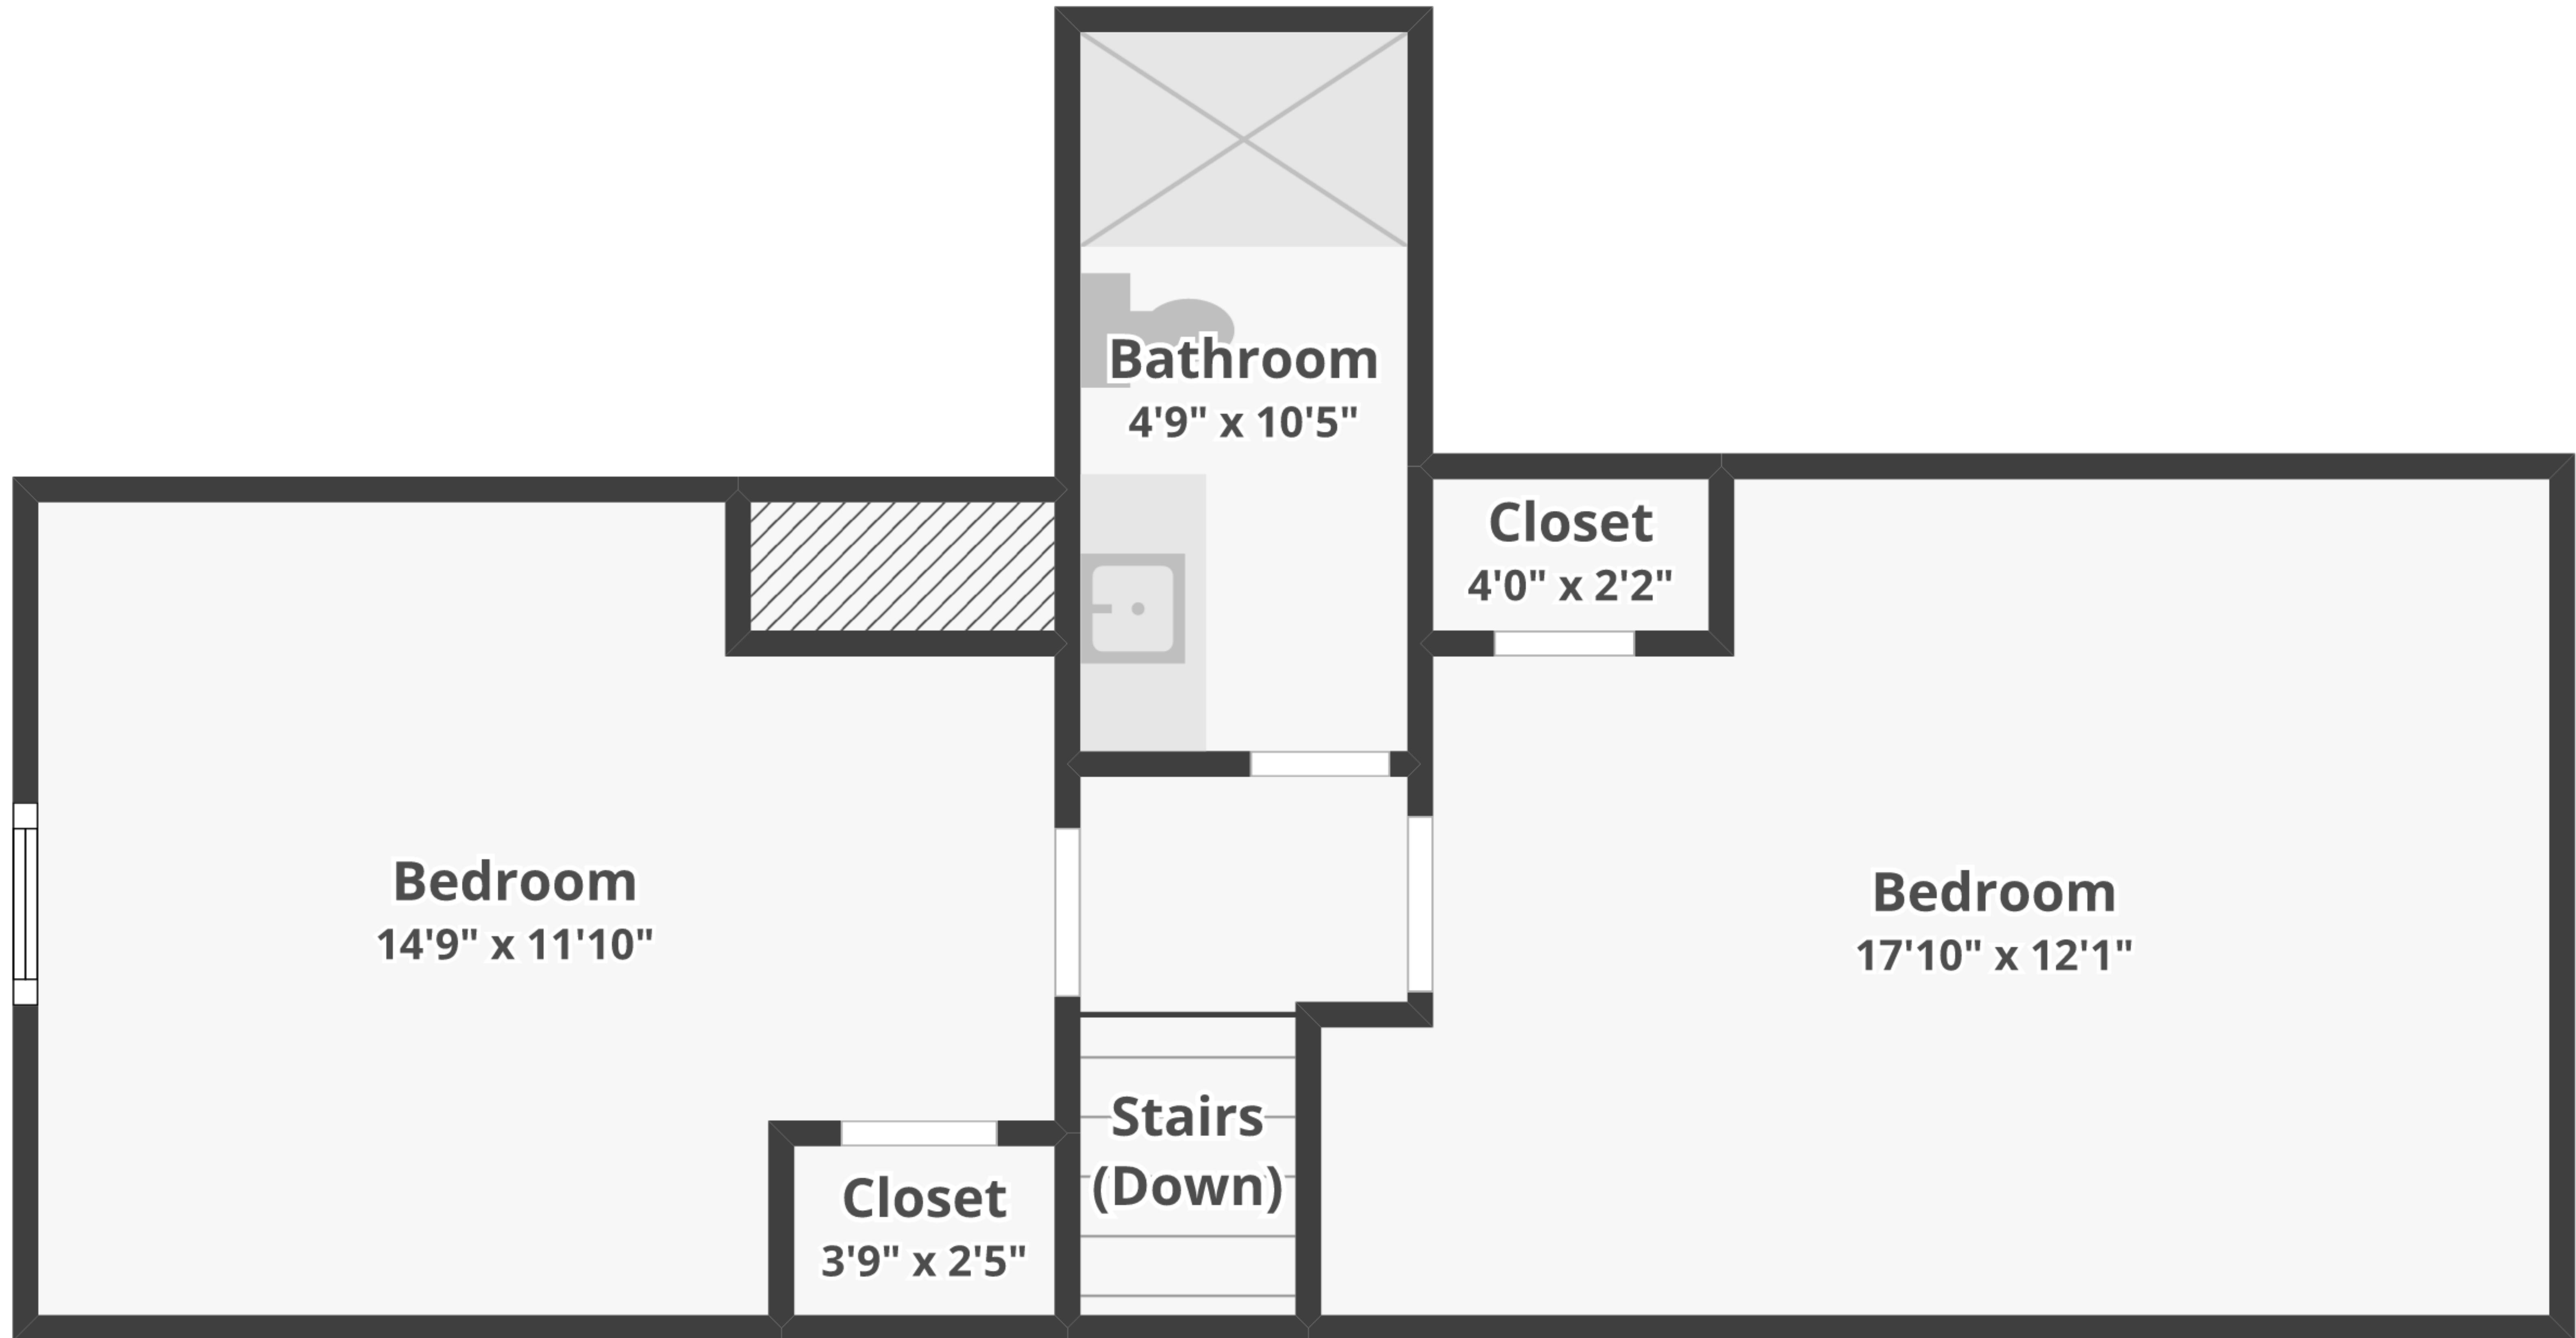

1076 Indian Cv, Auburn, PA 17922

Total finished area: ~8,155.43 sq. ft.

Total unfinished area: ~875.77 sq. ft.

Floor 2 - A

Finished area: ~440.58 sq. ft.

Unfinished area: ~8.2 sq. ft.