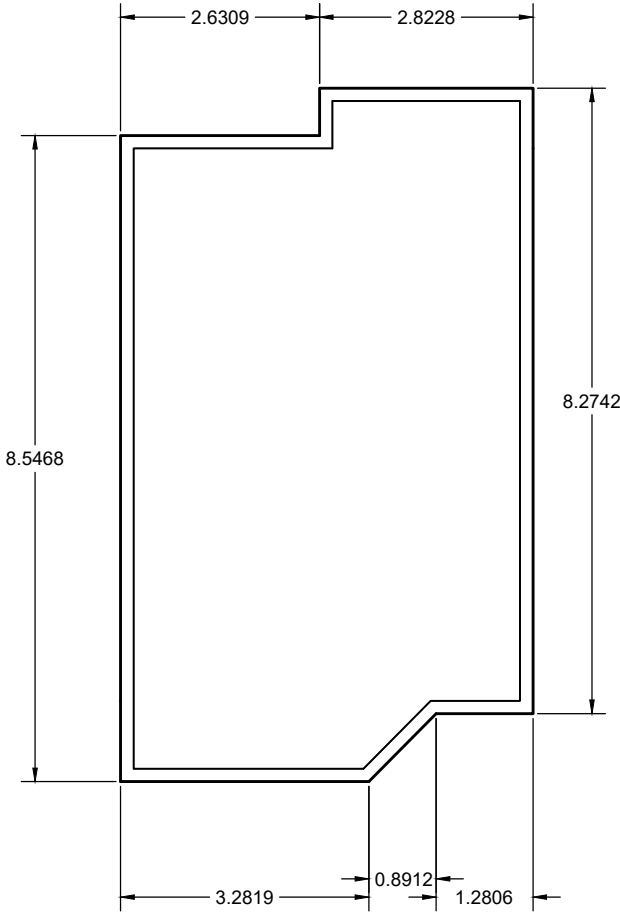

Date April 1, 2026
Address 610 King St 809
City Spruce Grove
Agent Heather-Anne Scott
Brokerage ReMax
Property Type Two-Storey

SKG Real Estate Media
 780.887.7491
 info@skgrealestatemedia.com

		Square Feet	Square Meters
Level 2	Above Grade	481.26	44.71
Main Level	Above Grade	504.05	46.83
Total	Above Grade	985.31	91.54

Level 2	Feet	Meters
Primary Bedroom	17 ft, 9 in x 10 ft, 3 in	5.11 m x 3.12 m
Bedroom 2	15 ft, 6 in x 9 ft, 10 in	4.43 m x 2.70 m
Bathroom	9 ft, 0 in x 5 ft, 4 in	2.75 m x 1.63 m

Main Level	Feet	Meters
Living Room	14 ft, 9 in x 12 ft, 0 in	4.19 m x 3.67 m
Dining Room	8 ft, 1 in x 10 ft, 2 in	2.47 m x 3.11 m
Kitchen	9 ft, 7 in x 8 ft, 2 in	2.62 m x 2.49 m
Bathroom	7 ft, 11 in x 6 ft, 9 in	2.12 m x 1.76 m
Laundry	2 ft, 5 in x 2 ft, 2 in	0.73 m x 0.65 m

610 King St 809 Spruce Grove

Main Level

610 King St 809 Spruce Grove