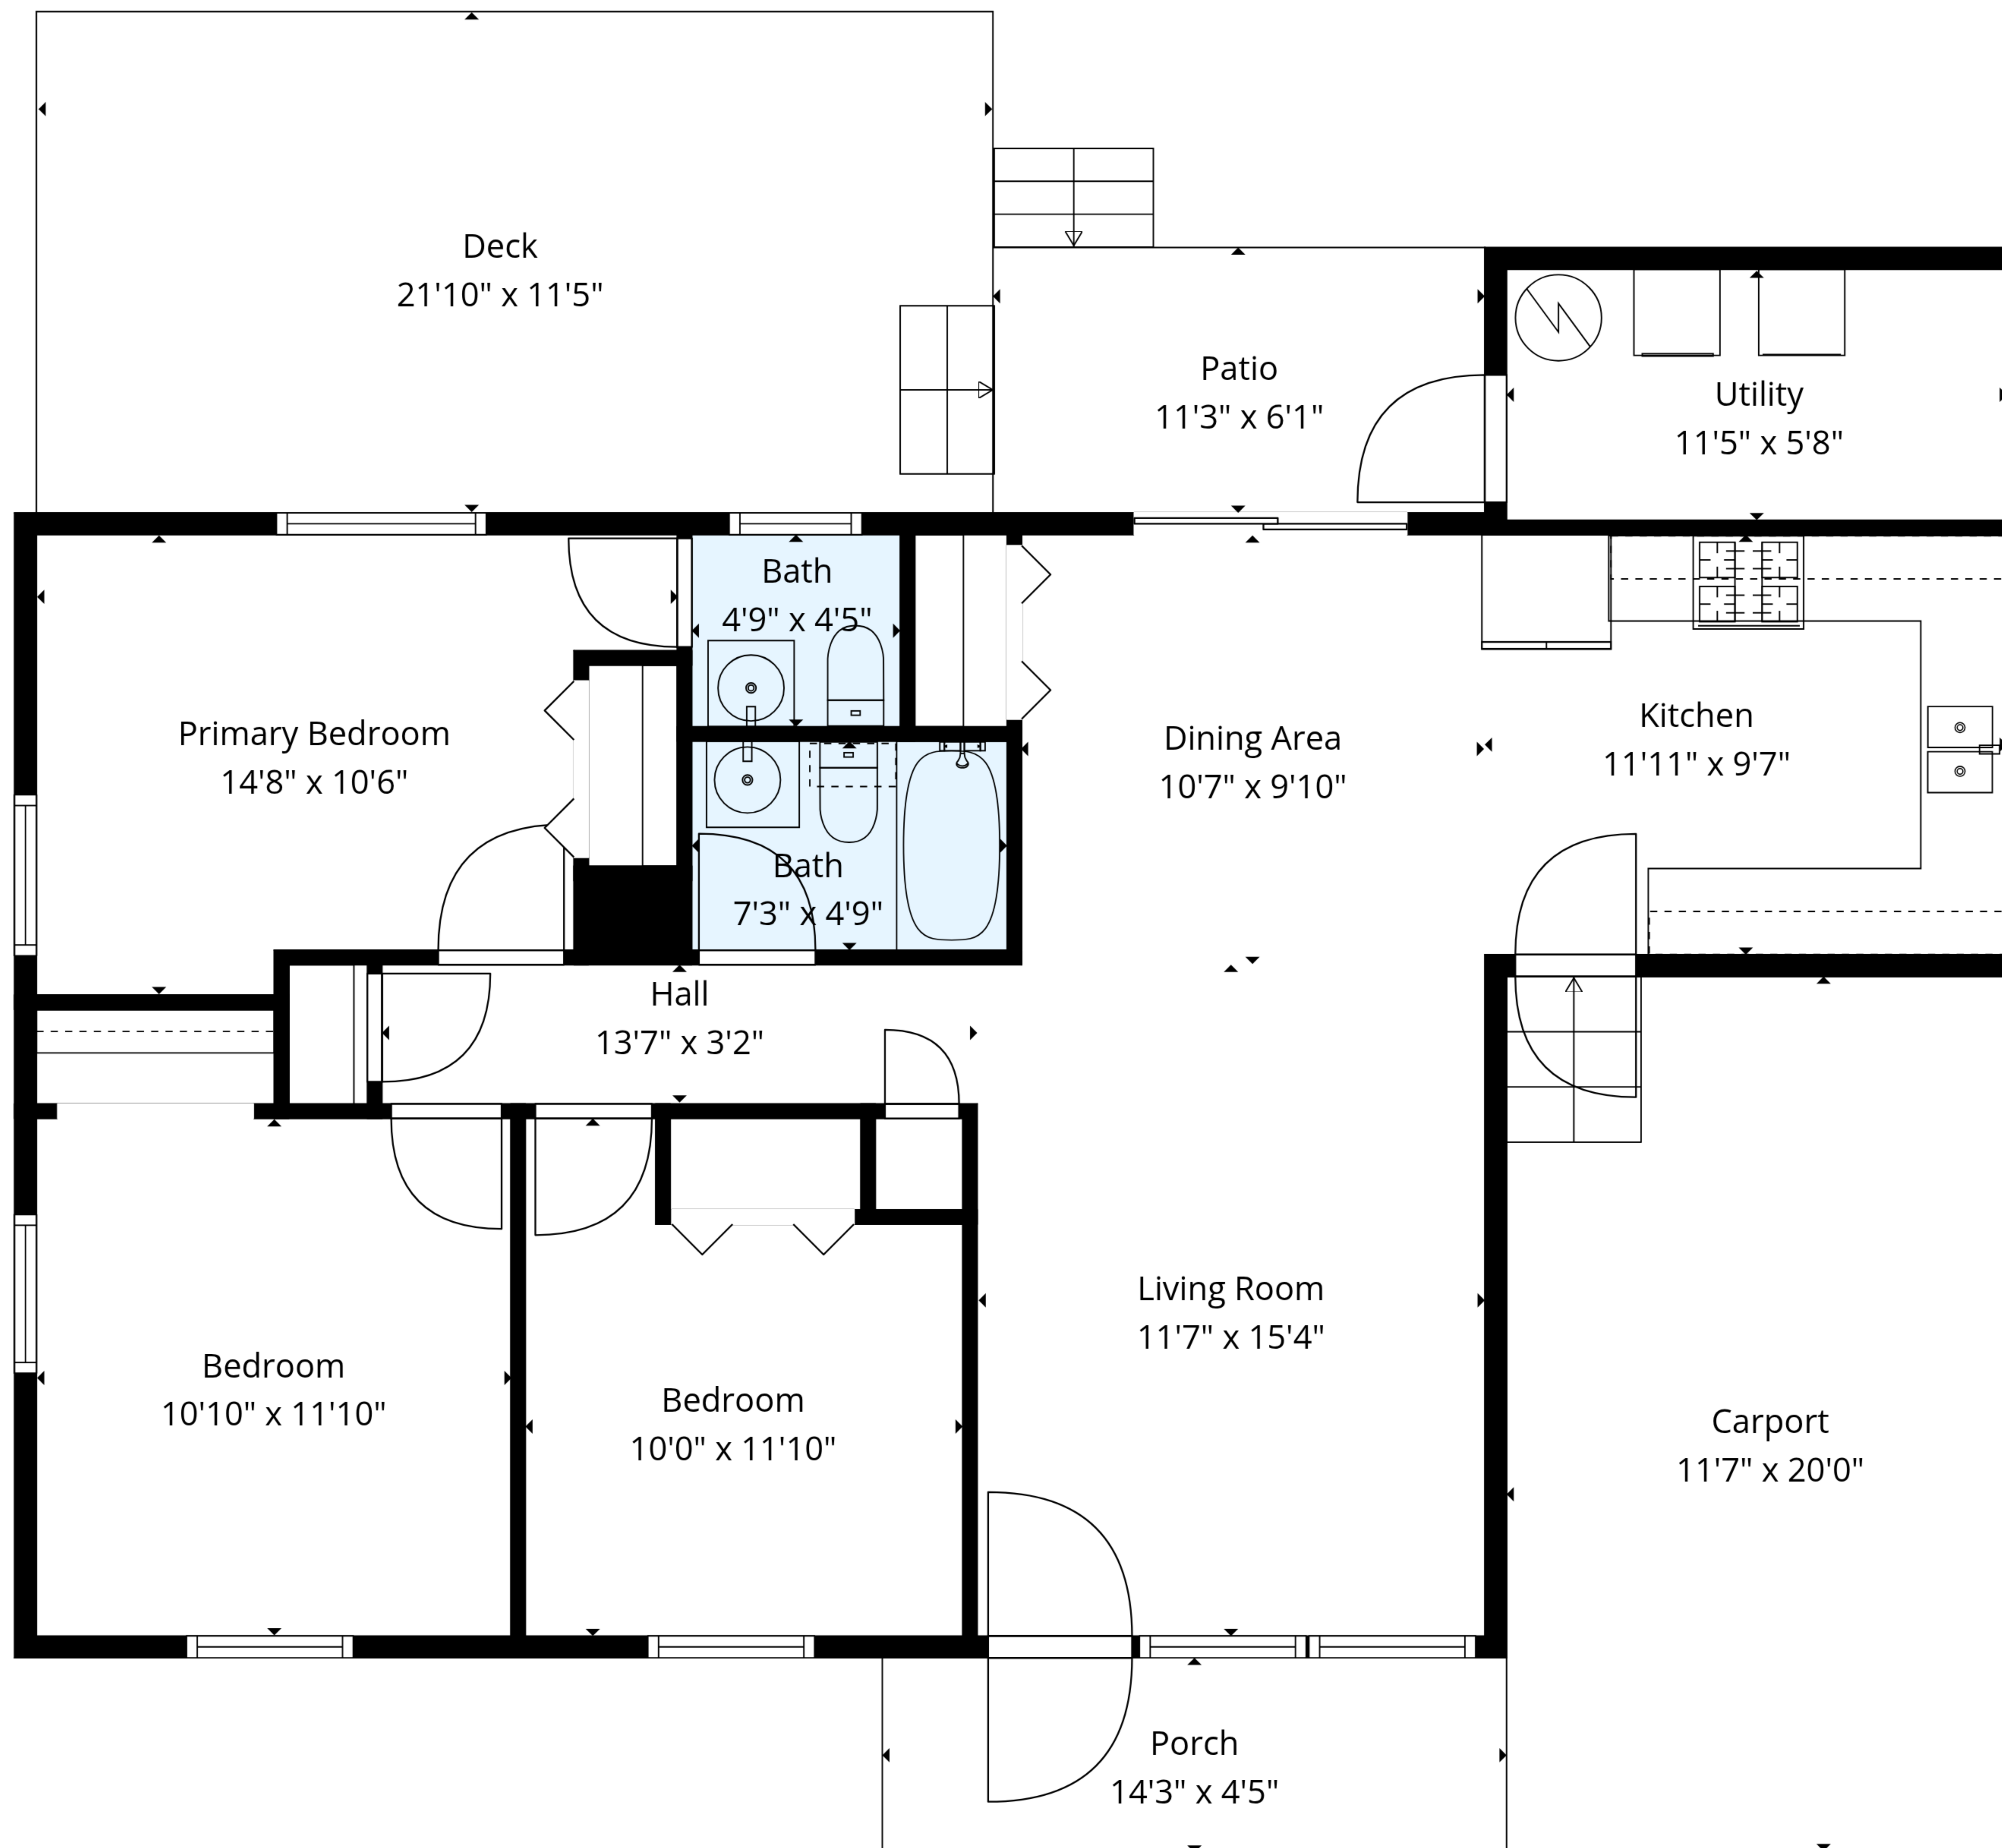

TOTAL: 953 sq. ft

1st floor: 953 sq. ft

EXCLUDED AREAS: UTILITY: 66 sq. ft, CARPORT: 233 sq. ft, PORCH: 64 sq. ft,
DECK: 251 sq. ft, PATIO: 68 sq. ft, WALLS: 77 sq. ft

TOTAL: 953 sq. ft

1st floor: 953 sq. ft

EXCLUDED AREAS: UTILITY: 66 sq. ft, CARPORT: 233 sq. ft, PORCH: 64 sq. ft,
DECK: 251 sq. ft, PATIO: 68 sq. ft, WALLS: 77 sq. ft