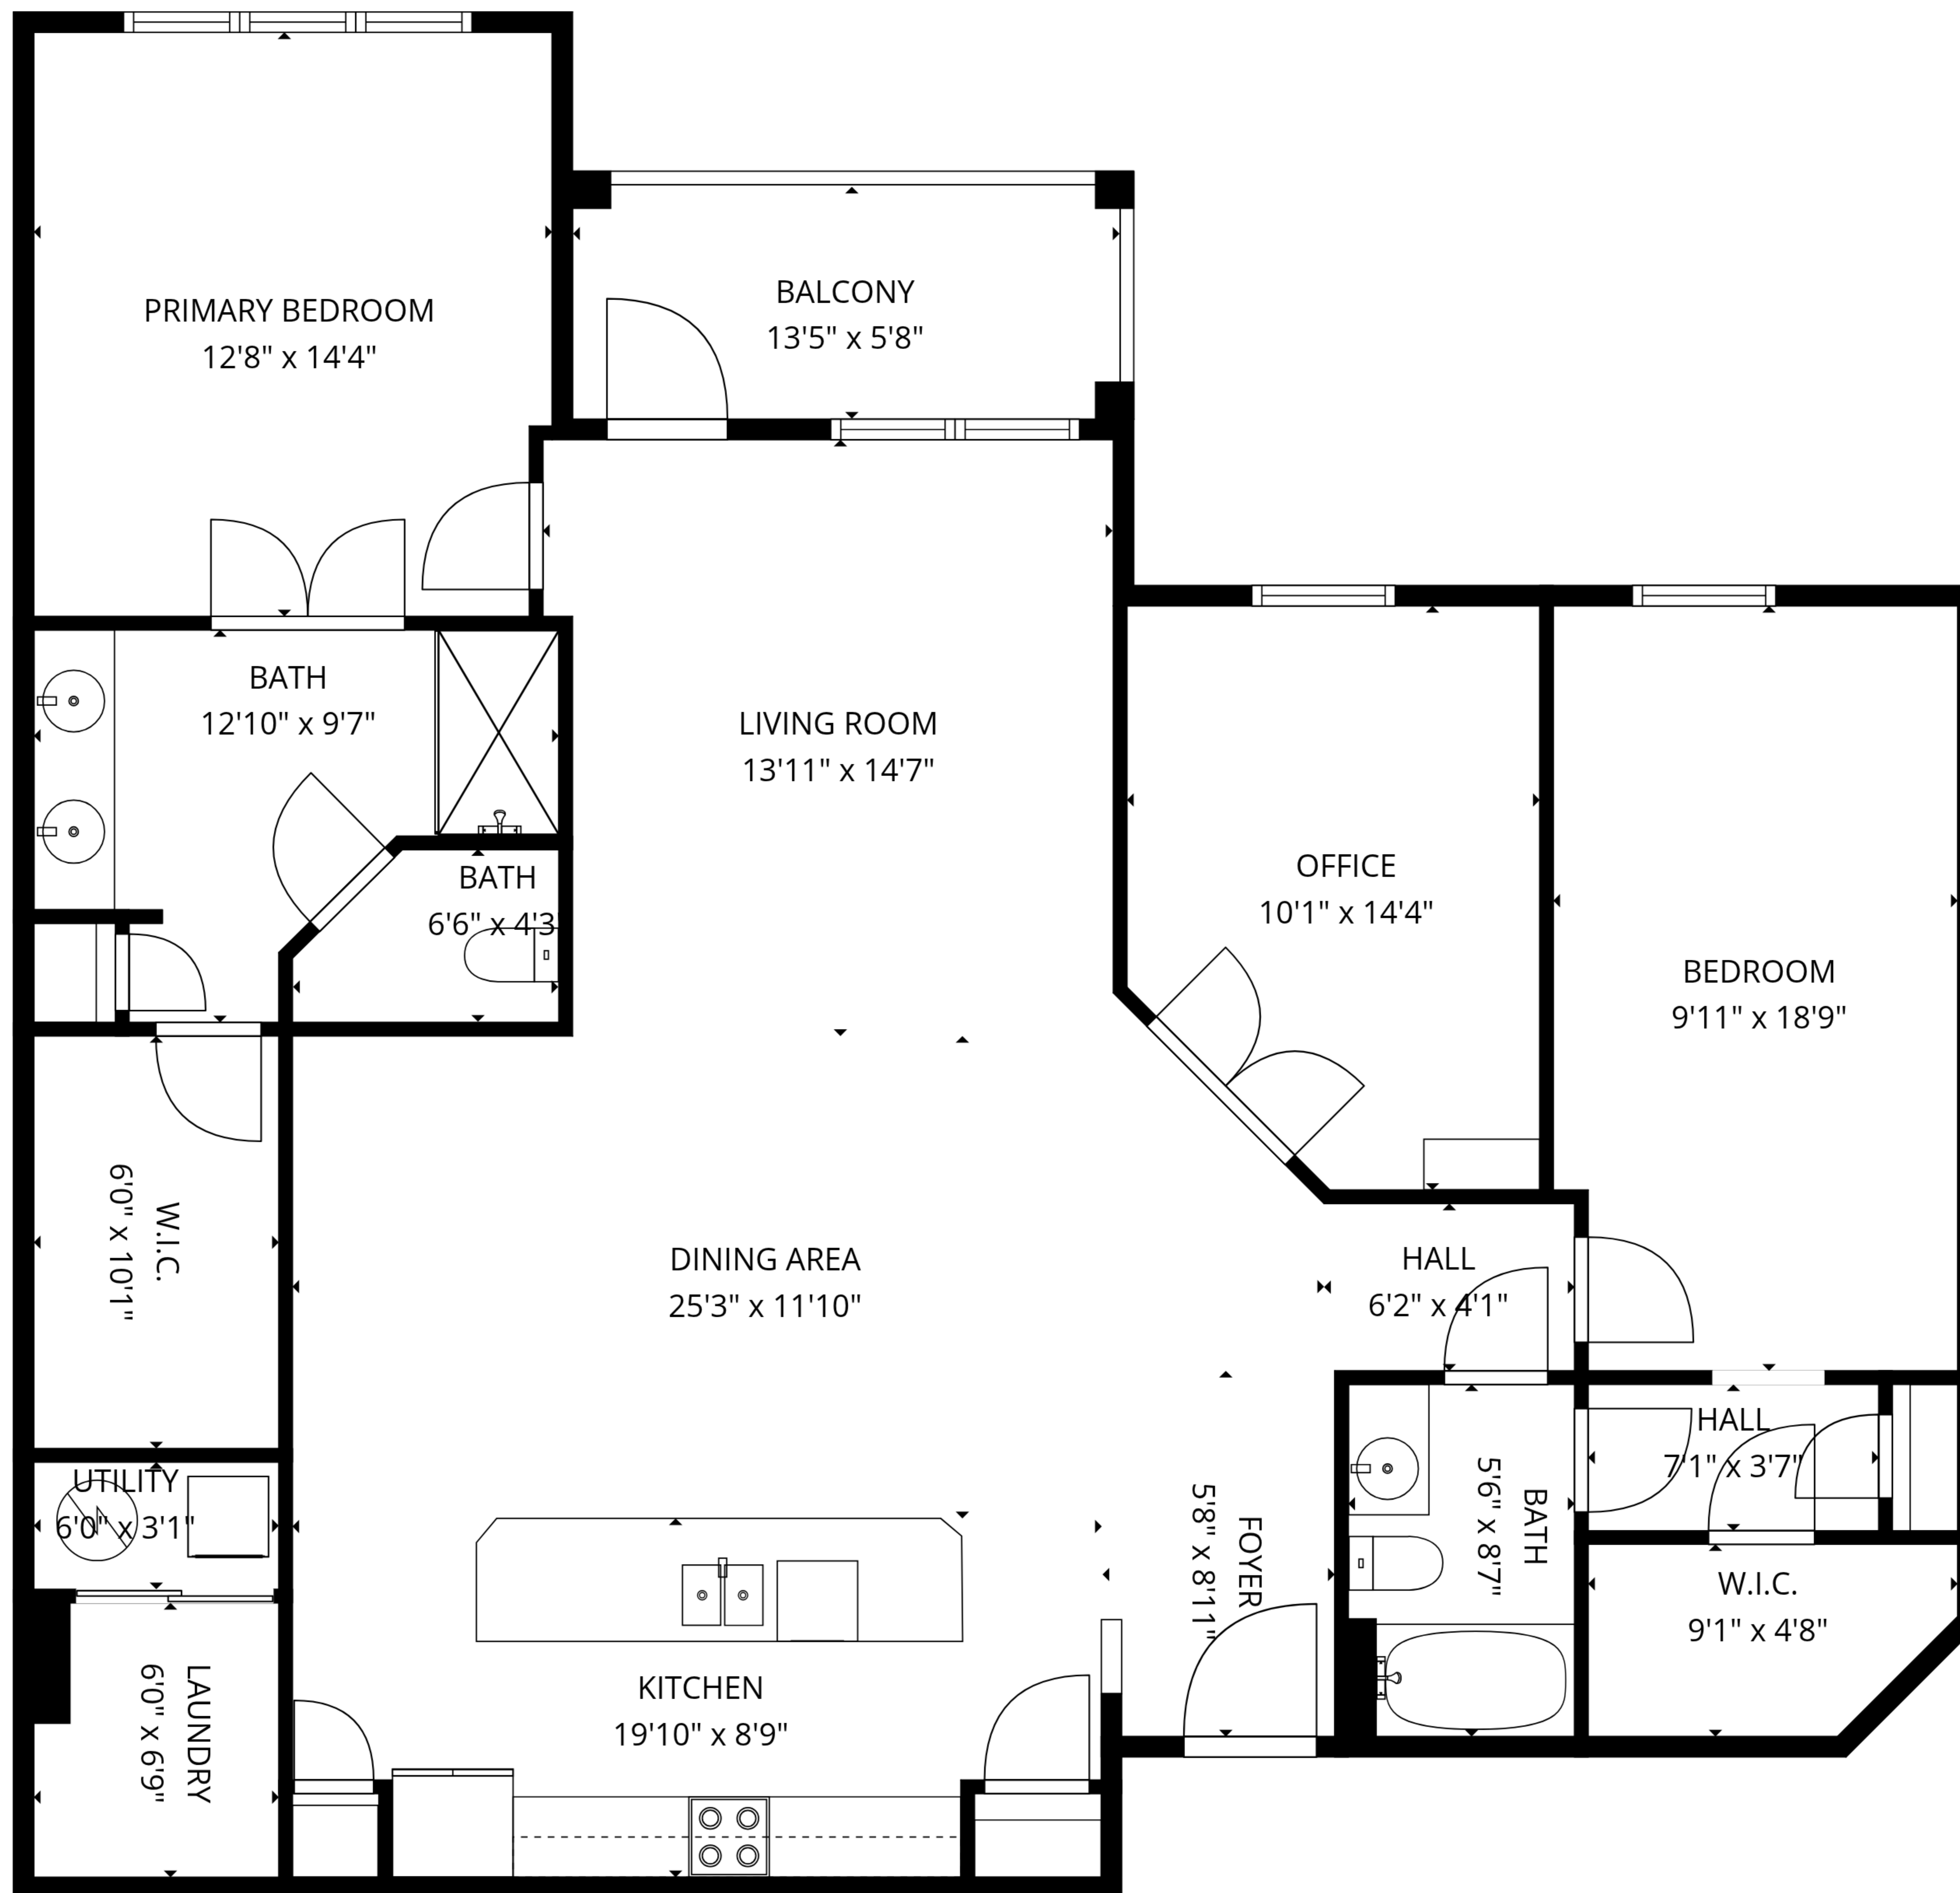

TOTAL: 1624 sq. ft
 1st floor: 1624 sq. ft
 EXCLUDED AREAS: BALCONY: 77 sq. ft, WALLS: 92 sq. ft

SIZES AND DIMENSIONS ARE APPROXIMATE, ACTUAL MAY VARY.

TOTAL: 1624 sq. ft
 1st floor: 1624 sq. ft
 EXCLUDED AREAS: BALCONY: 77 sq. ft, WALLS: 92 sq. ft

SIZES AND DIMENSIONS ARE APPROXIMATE, ACTUAL MAY VARY.