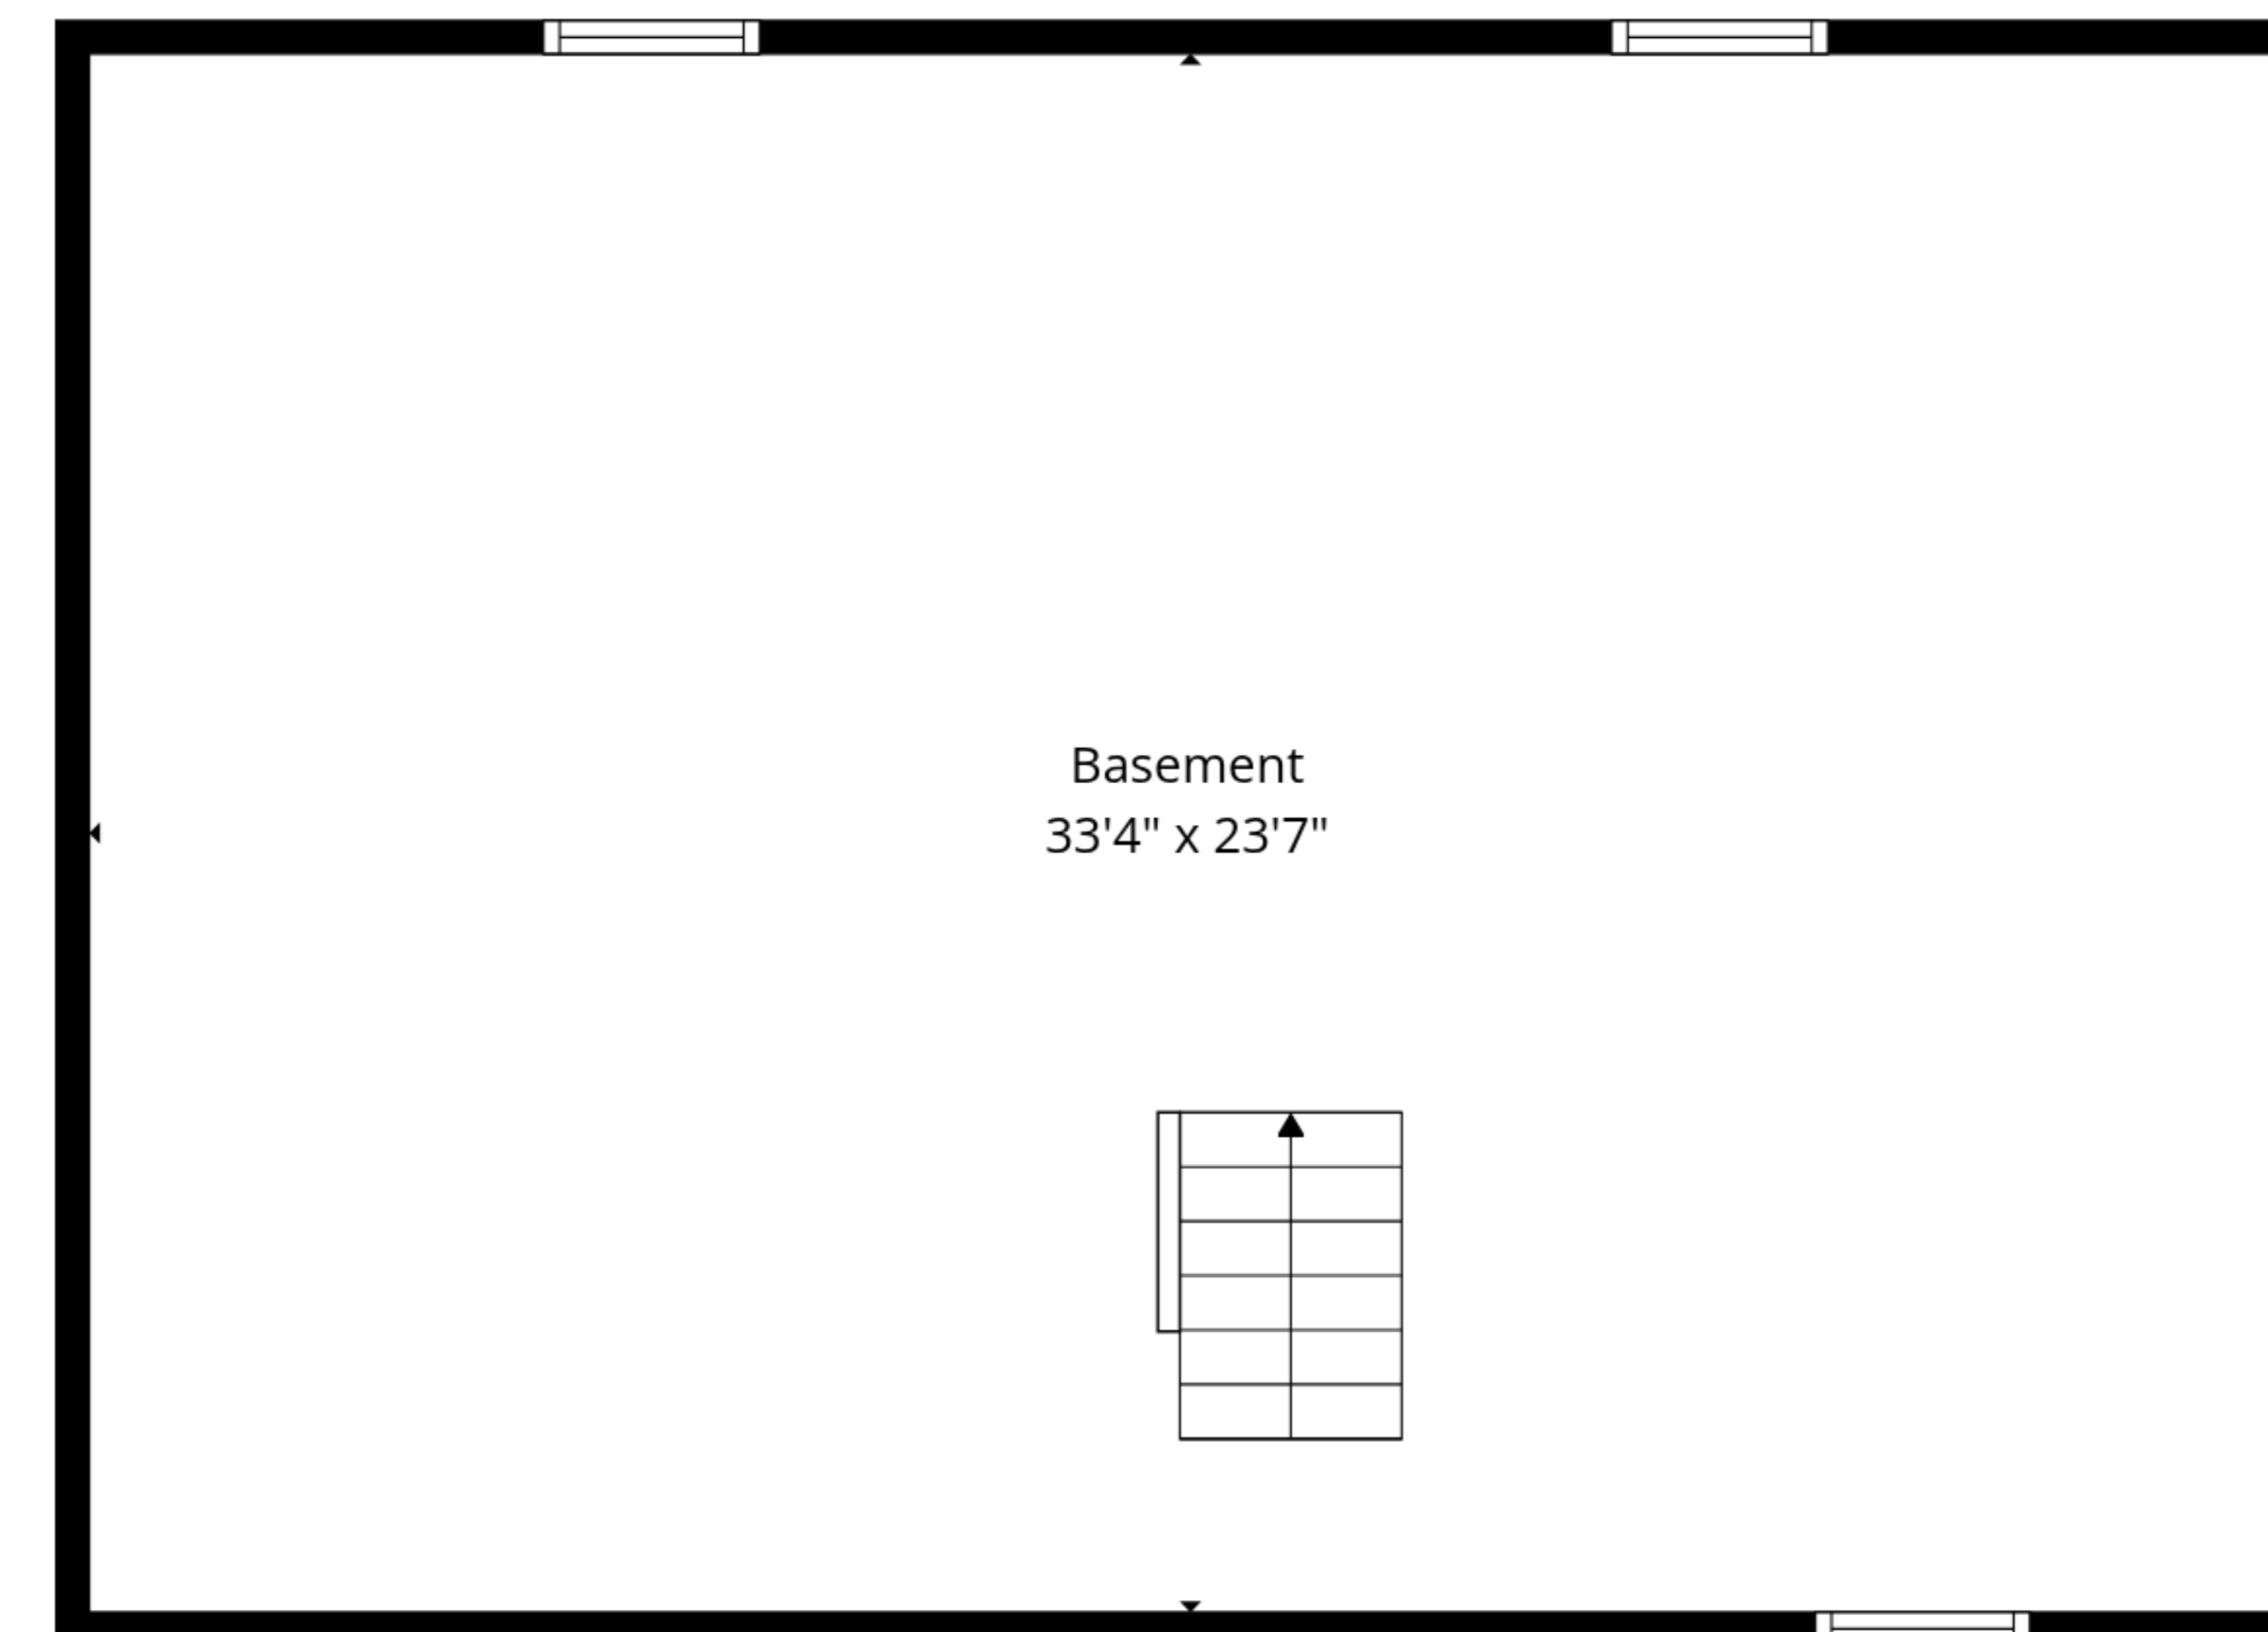

Basement
33'4" x 23'7"

TOTAL: 952 sq. ft
Basement: 0 sq. ft, 1st floor: 952 sq. ft
EXCLUDED AREAS: BASEMENT: 786 sq. ft, GARAGE: 228 sq. ft, PATIO: 359 sq. ft,
WALLS: 149 sq. ft

TOTAL: 952 sq. ft

Basement: 0 sq. ft, 1st floor: 952 sq. ft

EXCLUDED AREAS: BASEMENT: 786 sq. ft, GARAGE: 228 sq. ft, PATIO: 359 sq. ft,
WALLS: 149 sq. ft

1st Floor

Basement

TOTAL: 952 sq. ft

Basement: 0 sq. ft, 1st floor: 952 sq. ft

EXCLUDED AREAS: BASEMENT: 786 sq. ft, GARAGE: 228 sq. ft, PATIO: 359 sq. ft,
WALLS: 149 sq. ft