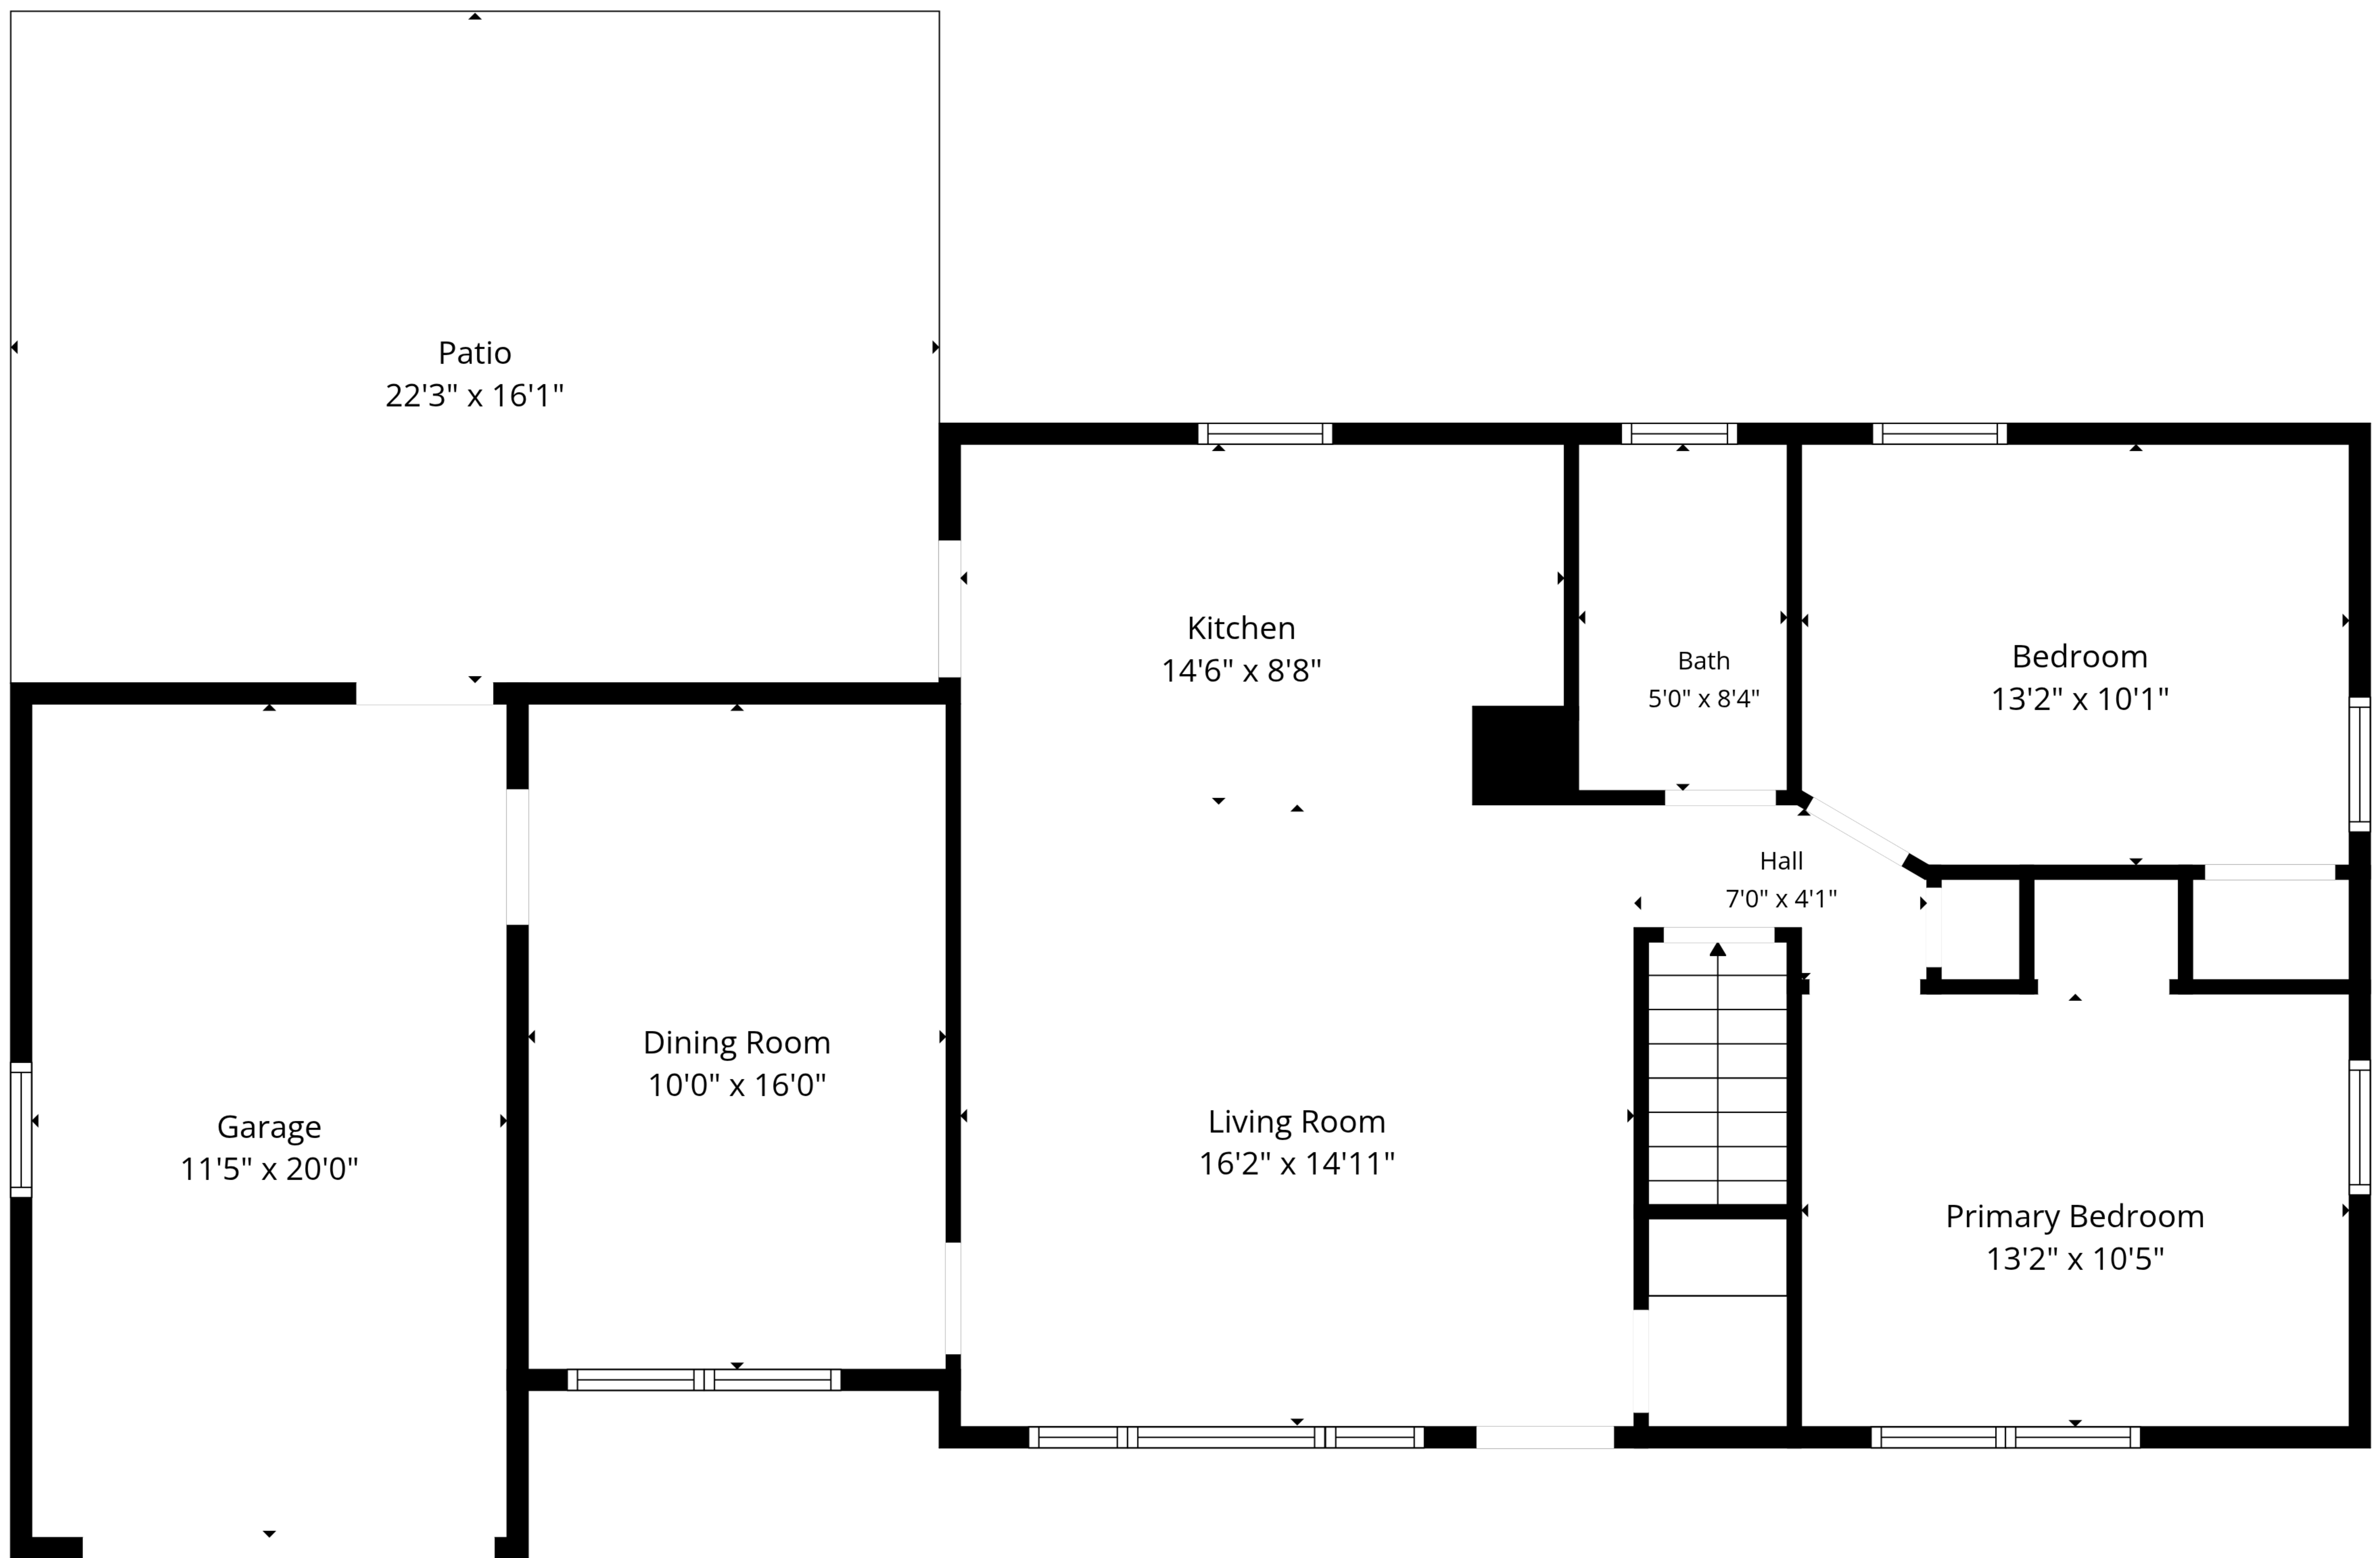

Basement
33'4" x 23'7"

TOTAL: 952 sq. ft
Basement: 0 sq. ft, 1st floor: 952 sq. ft
EXCLUDED AREAS: BASEMENT: 786 sq. ft, GARAGE: 228 sq. ft, PATIO: 359 sq. ft,
WALLS: 149 sq. ft

TOTAL: 952 sq. ft

Basement: 0 sq. ft, 1st floor: 952 sq. ft

EXCLUDED AREAS: BASEMENT: 786 sq. ft, GARAGE: 228 sq. ft, PATIO: 359 sq. ft,
WALLS: 149 sq. ft

1st Floor

Basement

TOTAL: 952 sq. ft

Basement: 0 sq. ft, 1st floor: 952 sq. ft

EXCLUDED AREAS: BASEMENT: 786 sq. ft, GARAGE: 228 sq. ft, PATIO: 359 sq. ft,
WALLS: 149 sq. ft