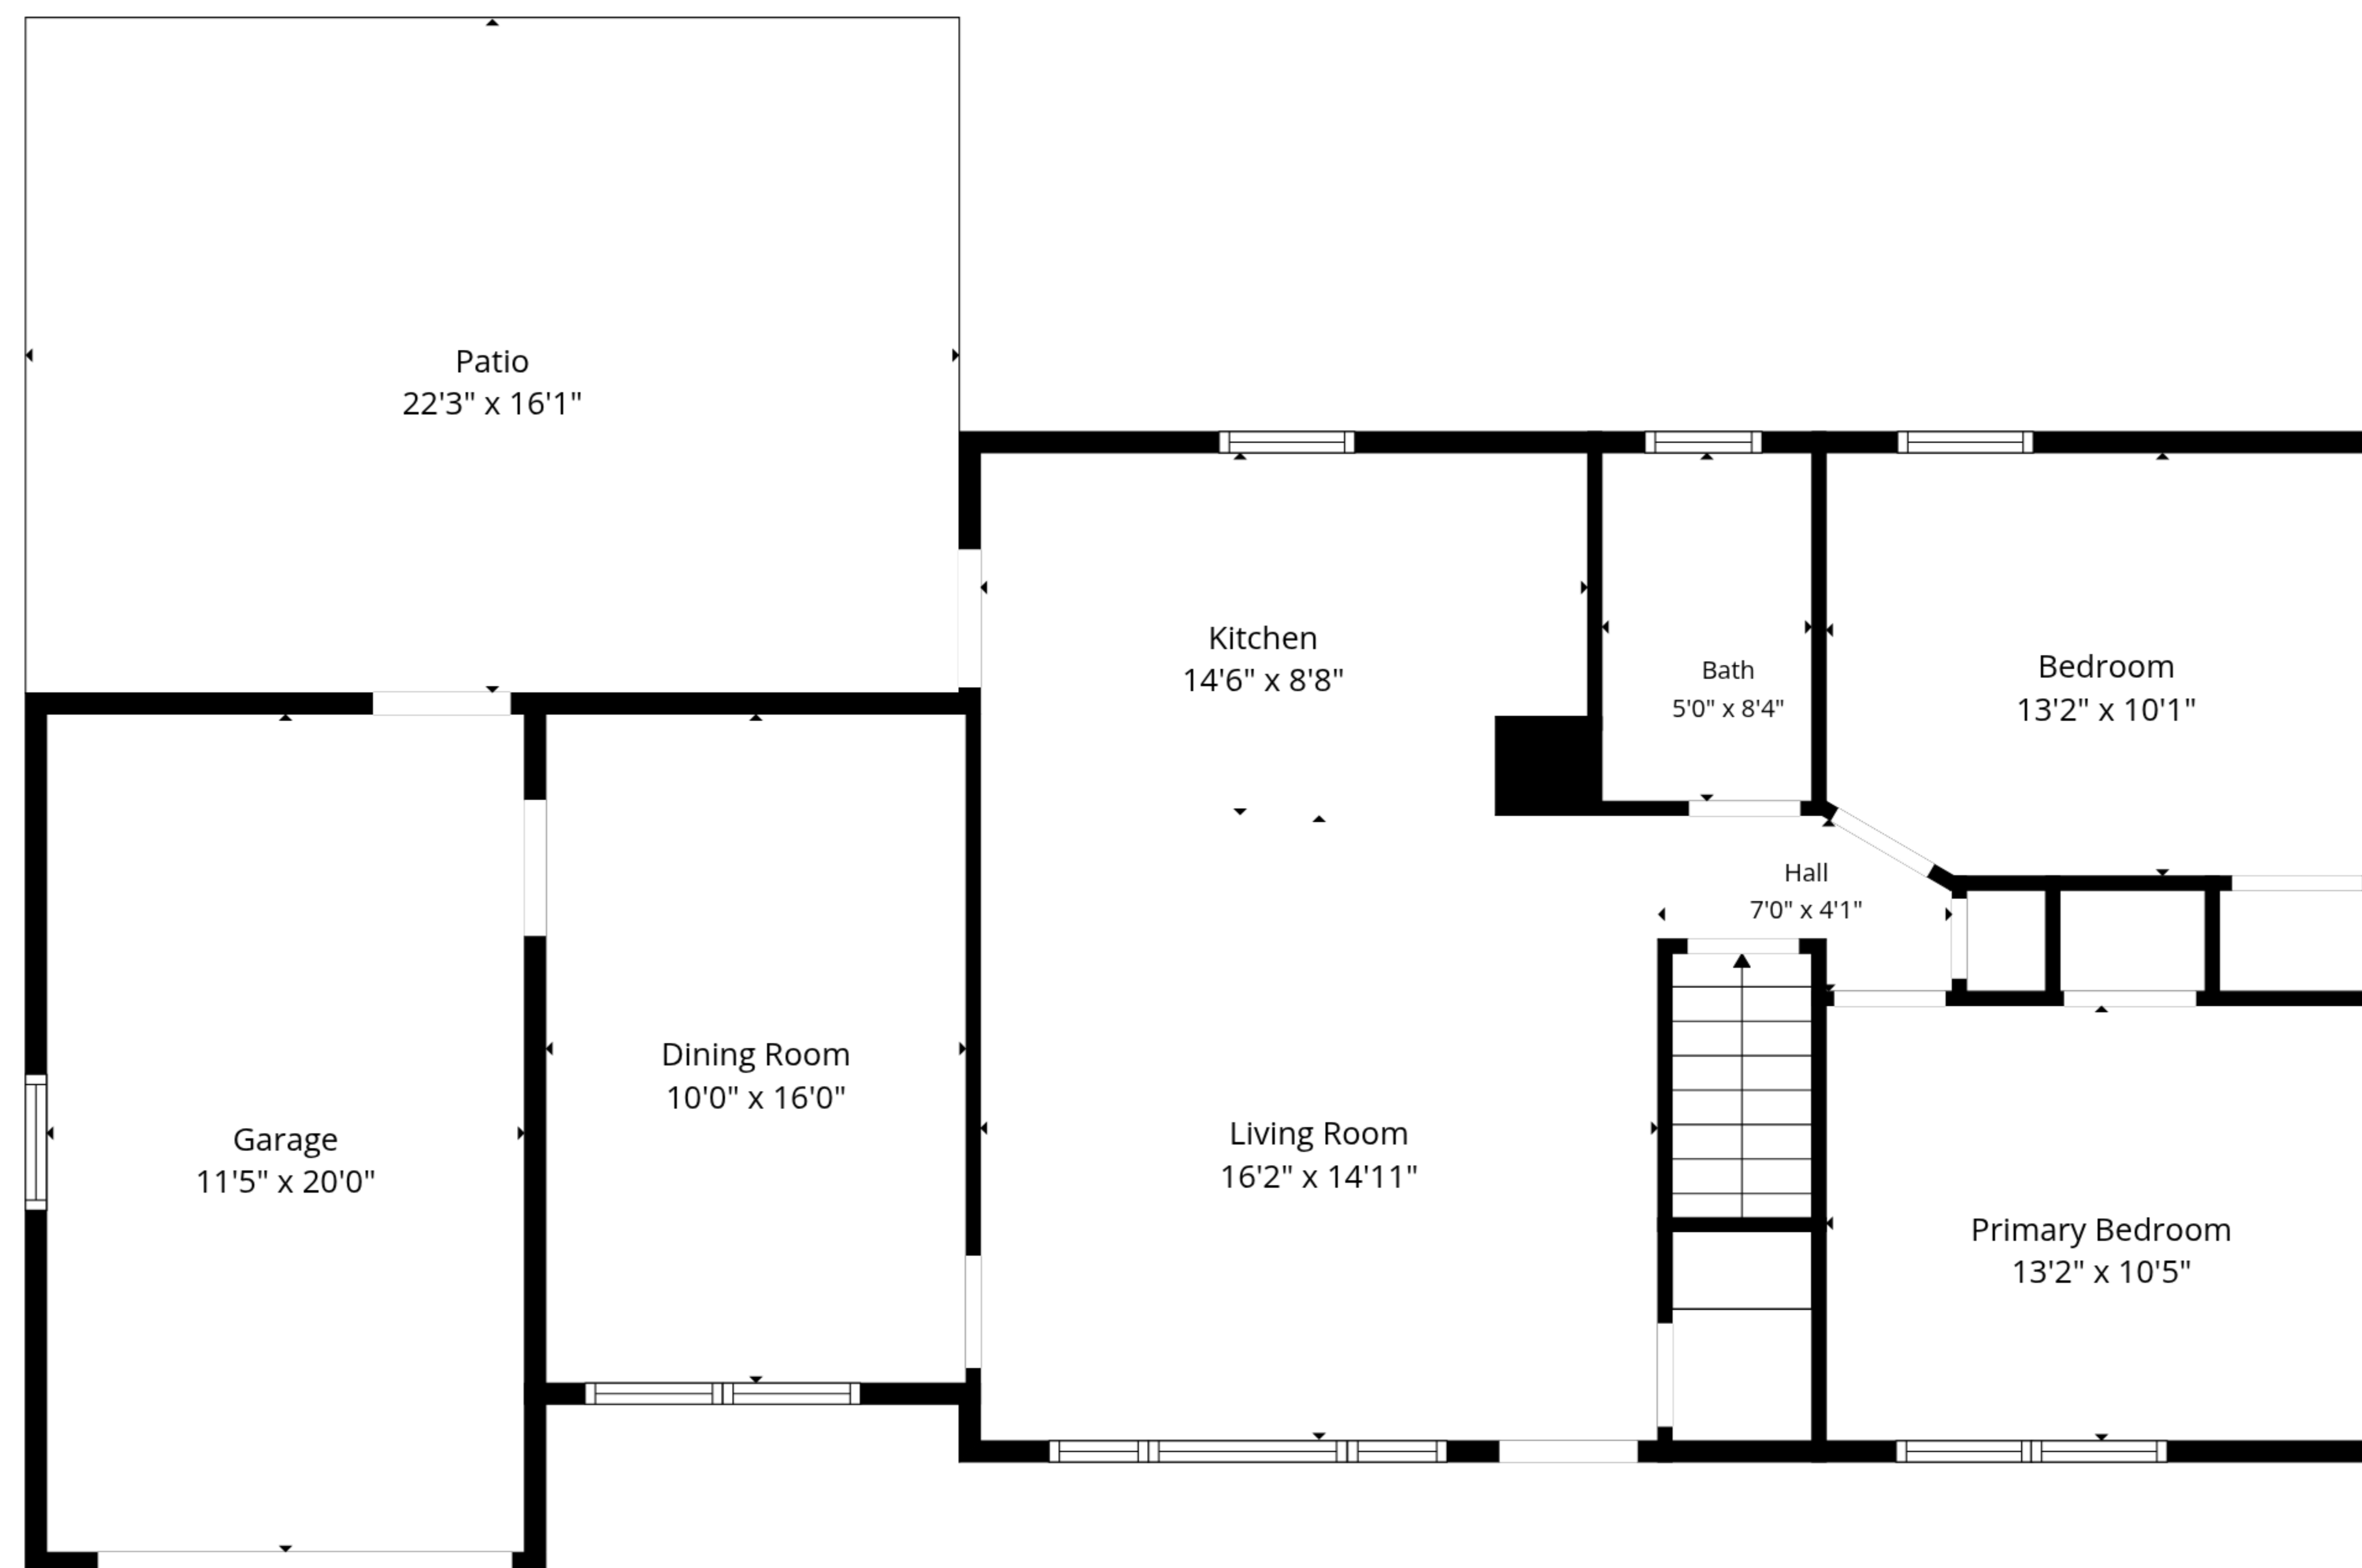

Basement
33'4" x 23'7"

TOTAL: 952 sq. ft
Basement: 0 sq. ft, 1st floor: 952 sq. ft
EXCLUDED AREAS: BASEMENT: 786 sq. ft, GARAGE: 228 sq. ft, PATIO: 359 sq. ft,
WALLS: 149 sq. ft

TOTAL: 952 sq. ft

Basement: 0 sq. ft, 1st floor: 952 sq. ft

EXCLUDED AREAS: BASEMENT: 786 sq. ft, GARAGE: 228 sq. ft, PATIO: 359 sq. ft,
WALLS: 149 sq. ft

1st Floor

Basement

TOTAL: 952 sq. ft

Basement: 0 sq. ft, 1st floor: 952 sq. ft

EXCLUDED AREAS: BASEMENT: 786 sq. ft, GARAGE: 228 sq. ft, PATIO: 359 sq. ft,
WALLS: 149 sq. ft