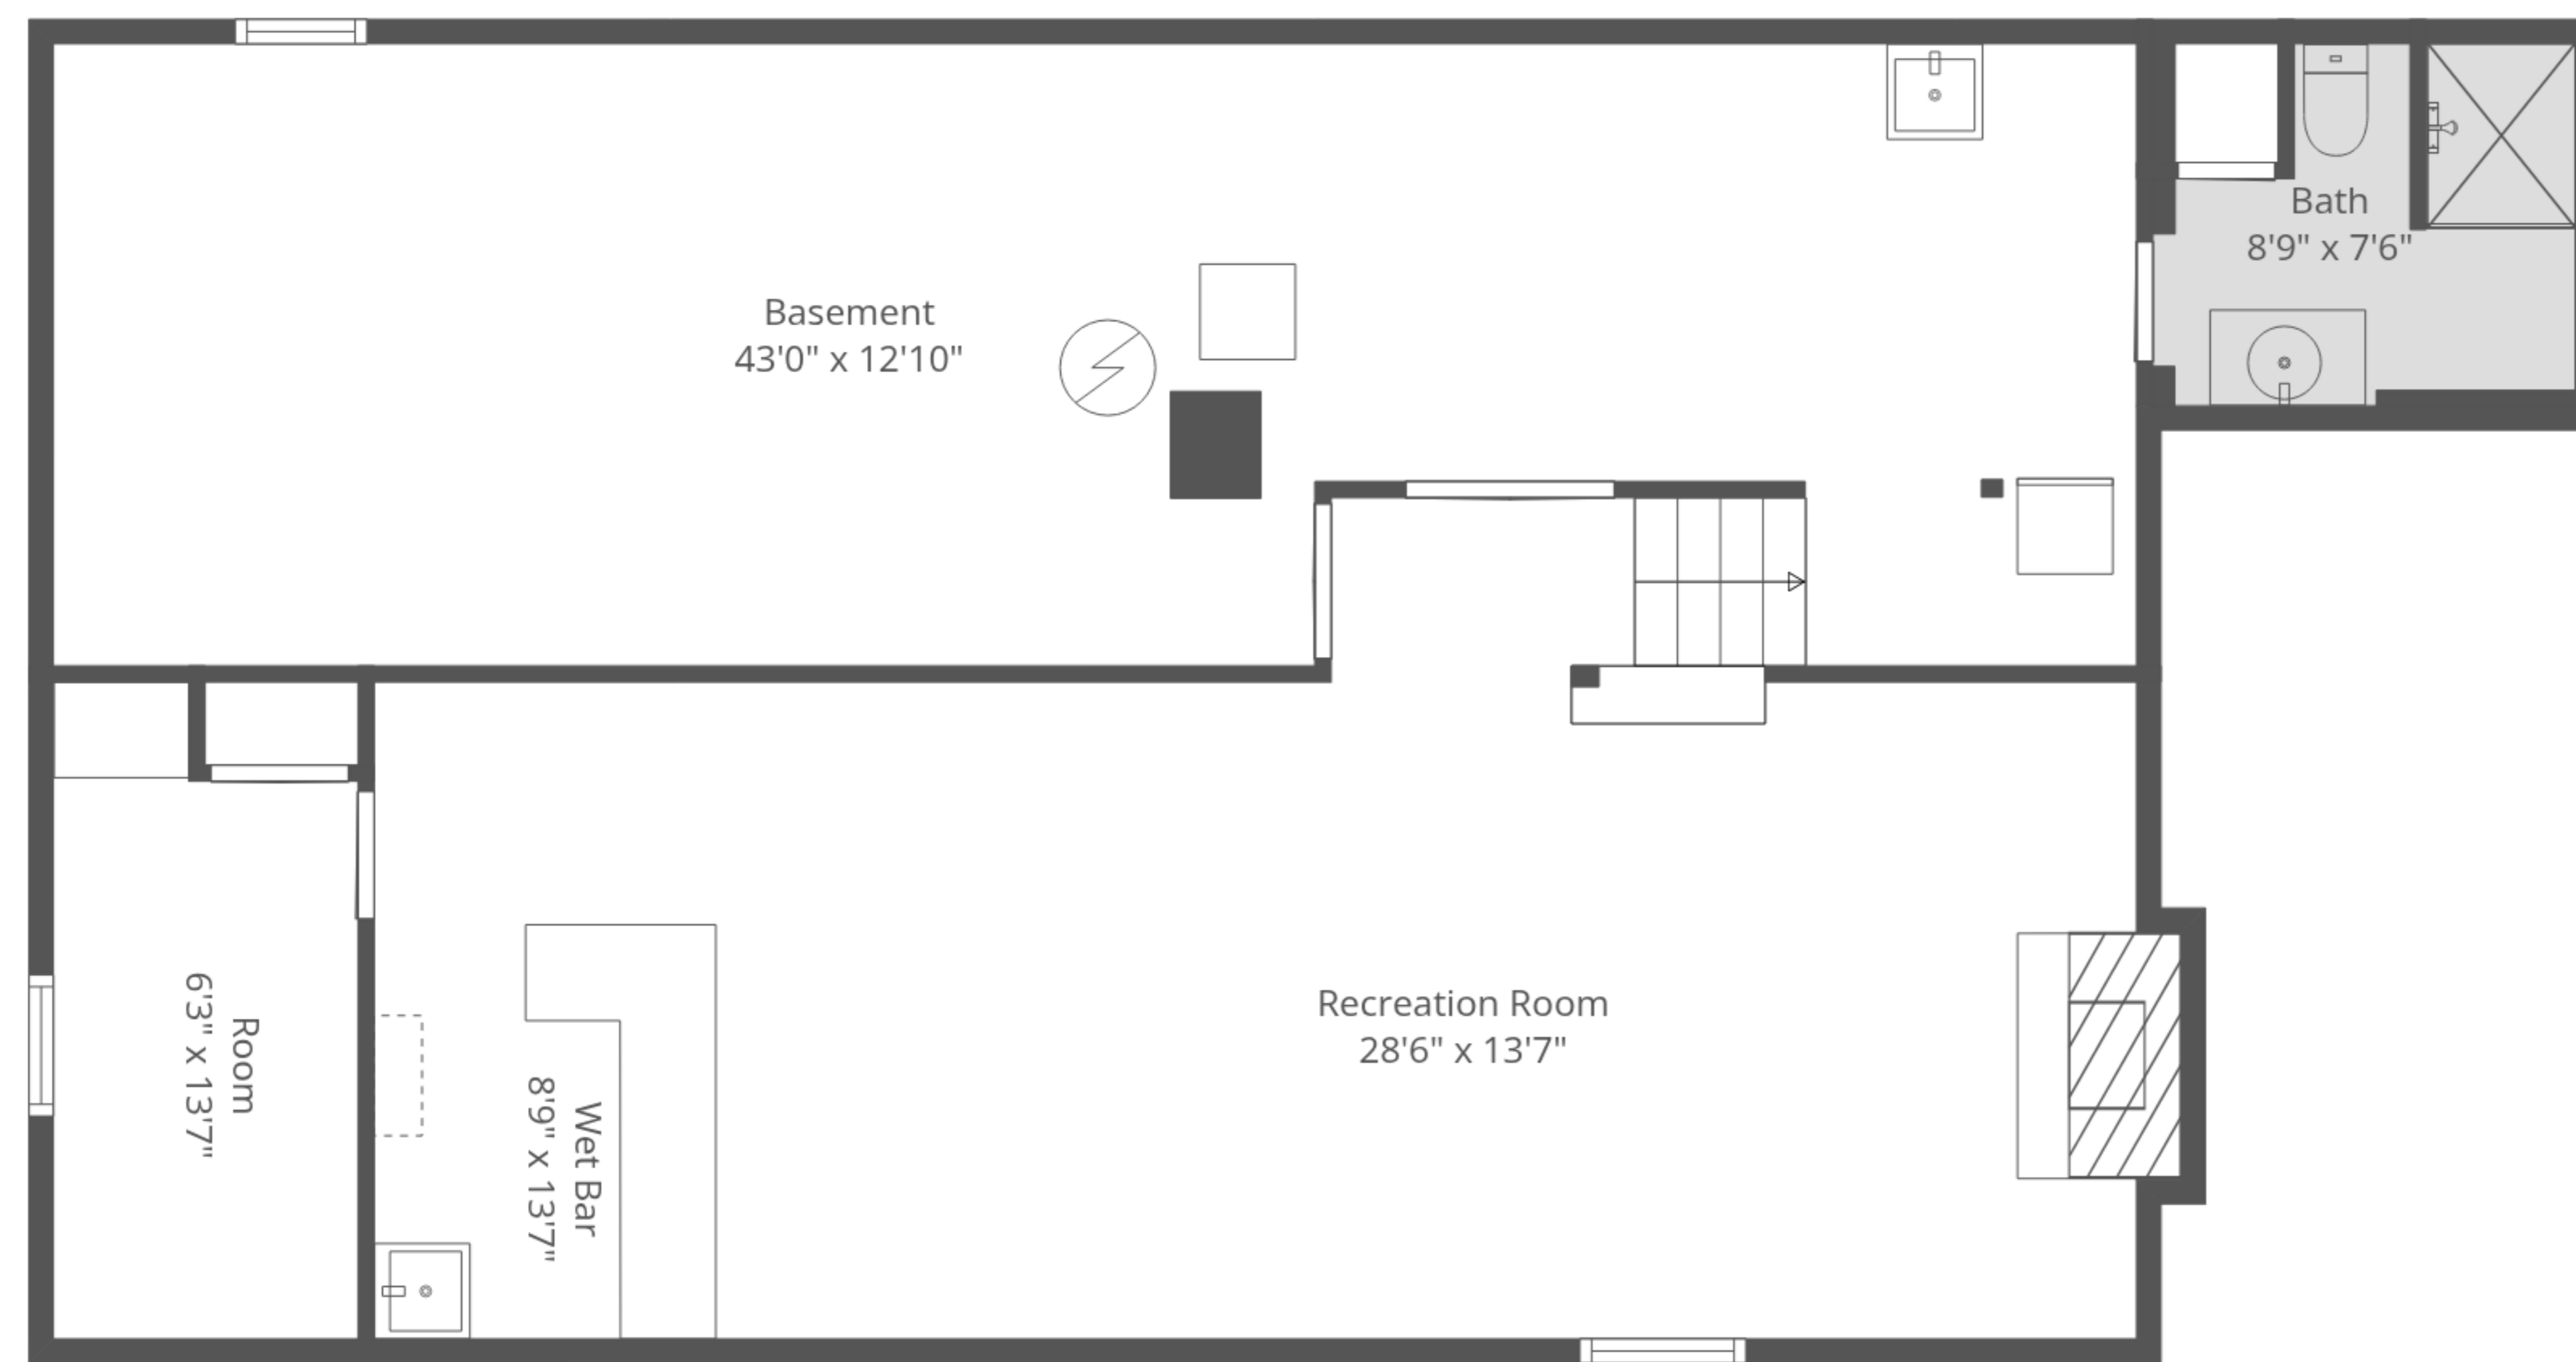

Total: 2415 sq. ft

Basement: 664 sq. Ft, 1st Floor: 1751 sq. ft

Excluded Areas: Basement: 555 sq. Ft, Fireplace: 23 sq. Ft, Garage: 728 sq. Ft,

Bay Window: 20 sq. Ft, Walls: 242 sq. ft

Total: 2415 sq. ft

Basement: 664 sq. Ft, 1st Floor: 1751 sq. ft

Excluded Areas: Basement: 555 sq. Ft, Fireplace: 23 sq. Ft, Garage: 728 sq. Ft,

Bay Window: 20 sq. Ft, Walls: 242 sq. ft

Basement

1st Floor

Total: 2415 sq. ft

Basement: 664 sq. Ft, 1st Floor: 1751 sq. ft

Excluded Areas: Basement: 555 sq. Ft, Fireplace: 23 sq. Ft, Garage: 728 sq. Ft,

Bay Window: 20 sq. Ft, Walls: 242 sq. ft