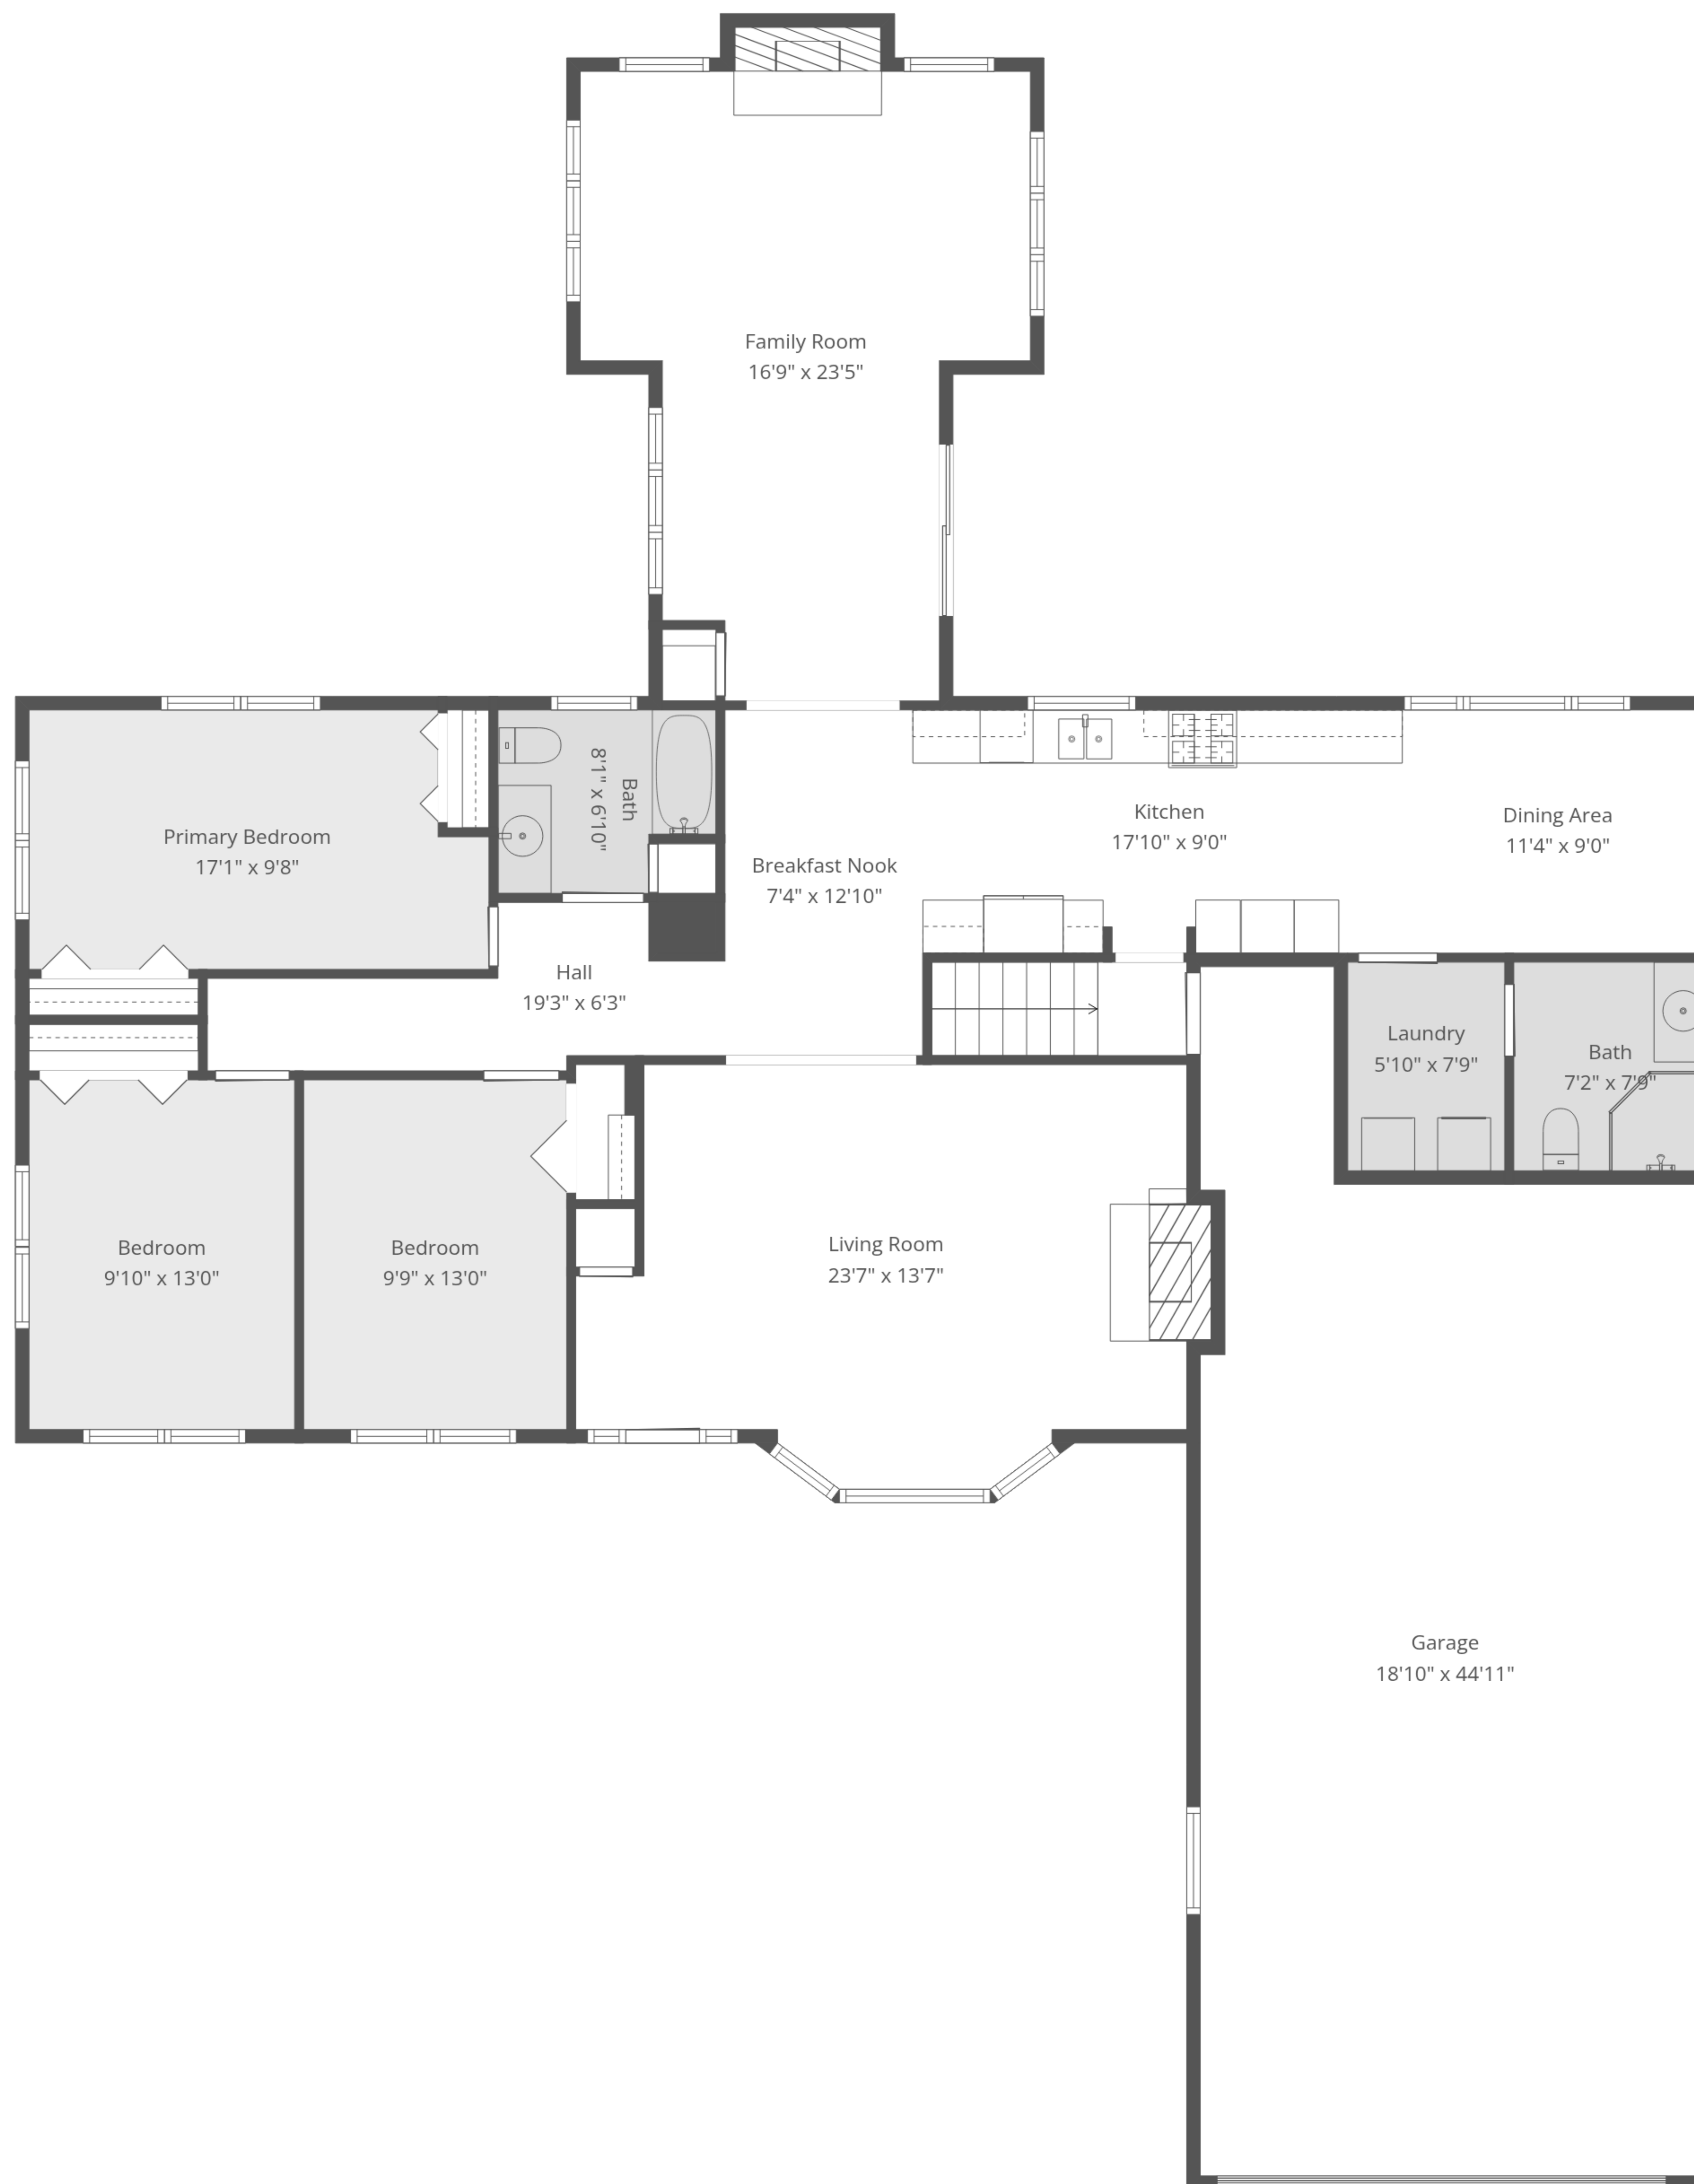

Total: 2415 sq. ft

Basement: 664 sq. Ft, 1st Floor: 1751 sq. ft

Excluded Areas: Basement: 555 sq. Ft, Fireplace: 23 sq. Ft, Garage: 728 sq. Ft,

Bay Window: 20 sq. Ft, Walls: 242 sq. ft

Total: 2415 sq. ft

Basement: 664 sq. Ft, 1st Floor: 1751 sq. ft

Excluded Areas: Basement: 555 sq. Ft, Fireplace: 23 sq. Ft, Garage: 728 sq. Ft,

Bay Window: 20 sq. Ft, Walls: 242 sq. ft

Basement

1st Floor

Total: 2415 sq. ft

Basement: 664 sq. Ft, 1st Floor: 1751 sq. ft

Excluded Areas: Basement: 555 sq. Ft, Fireplace: 23 sq. Ft, Garage: 728 sq. Ft,

Bay Window: 20 sq. Ft, Walls: 242 sq. ft