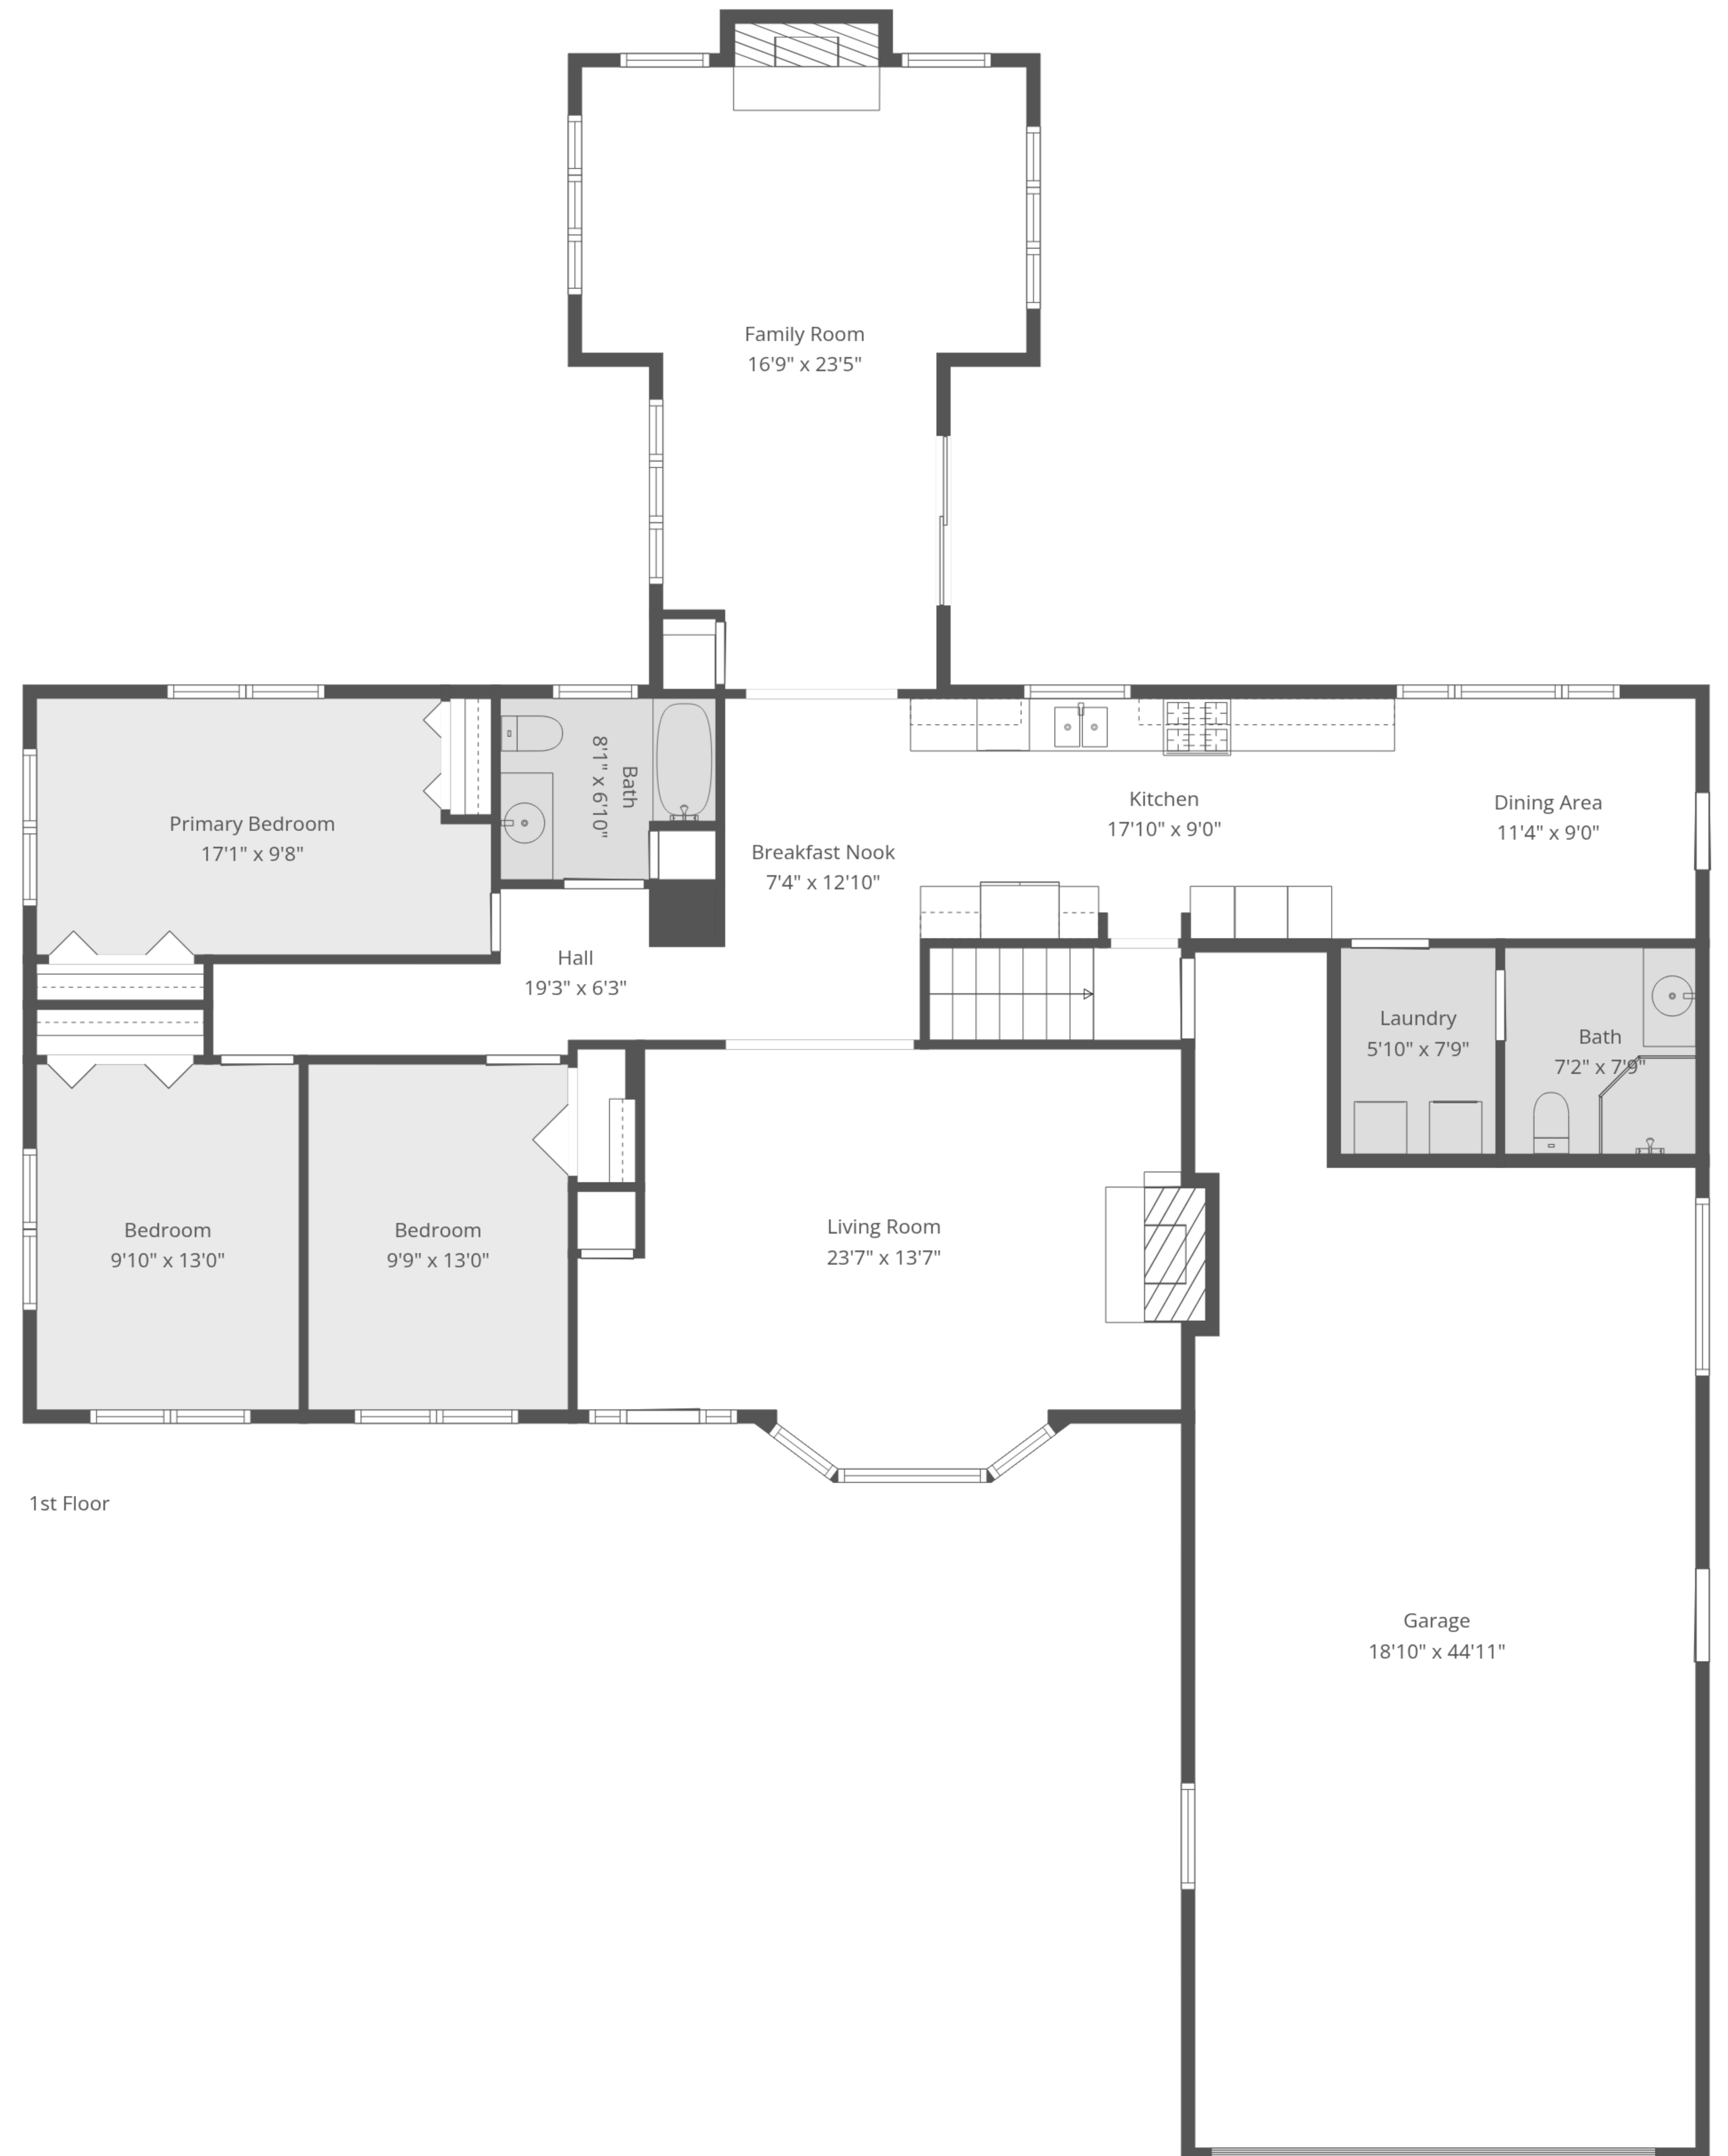

Total: 2415 sq. ft

Basement: 664 sq. Ft, 1st Floor: 1751 sq. ft

Excluded Areas: Basement: 555 sq. Ft, Fireplace: 23 sq. Ft, Garage: 728 sq. Ft,

Bay Window: 20 sq. Ft, Walls: 242 sq. ft

Total: 2415 sq. ft

Basement: 664 sq. Ft, 1st Floor: 1751 sq. ft

Excluded Areas: Basement: 555 sq. Ft, Fireplace: 23 sq. Ft, Garage: 728 sq. Ft,

Bay Window: 20 sq. Ft, Walls: 242 sq. ft

Basement

1st Floor

Total: 2415 sq. ft

Basement: 664 sq. Ft, 1st Floor: 1751 sq. ft

Excluded Areas: Basement: 555 sq. Ft, Fireplace: 23 sq. Ft, Garage: 728 sq. Ft,

Bay Window: 20 sq. Ft, Walls: 242 sq. ft