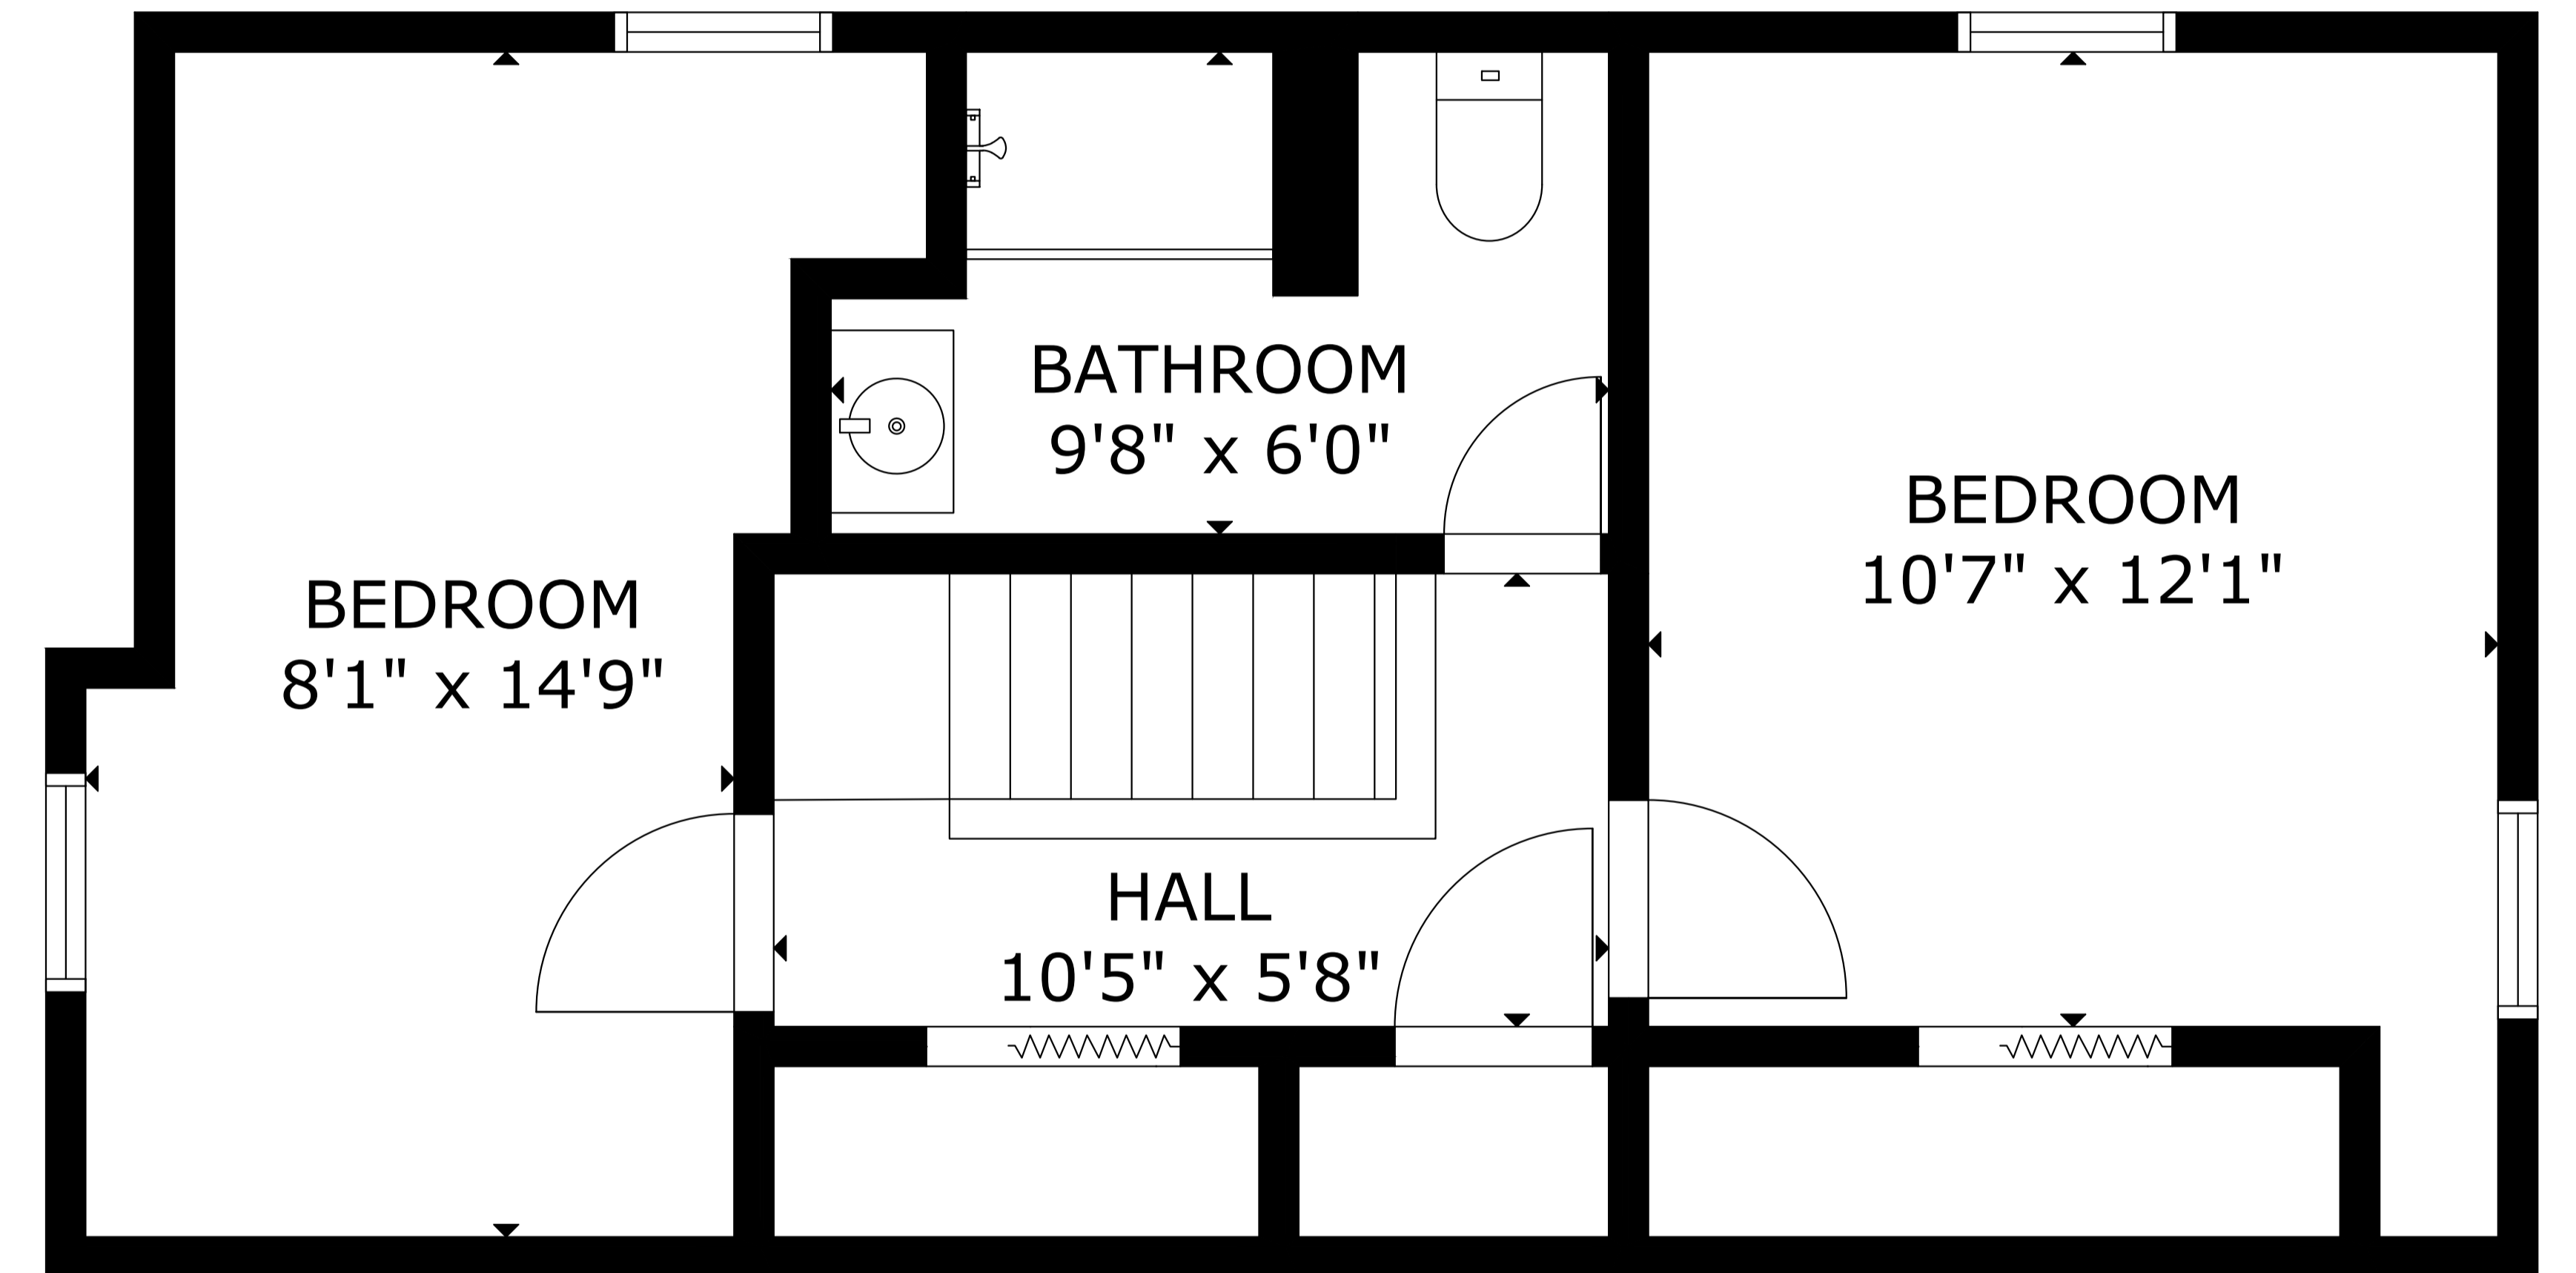

MAIN FLOOR

UPPER LEVEL 1

GROSS INTERNAL AREA
 TOTAL: 1285 sq.ft
 MAIN FLOOR: 852 sq.ft, UPPER LEVEL 1: 433 sq.ft
 SIZE AND DIMENSIONS ARE APPROXIMATE, ACTUAL MAY VARY