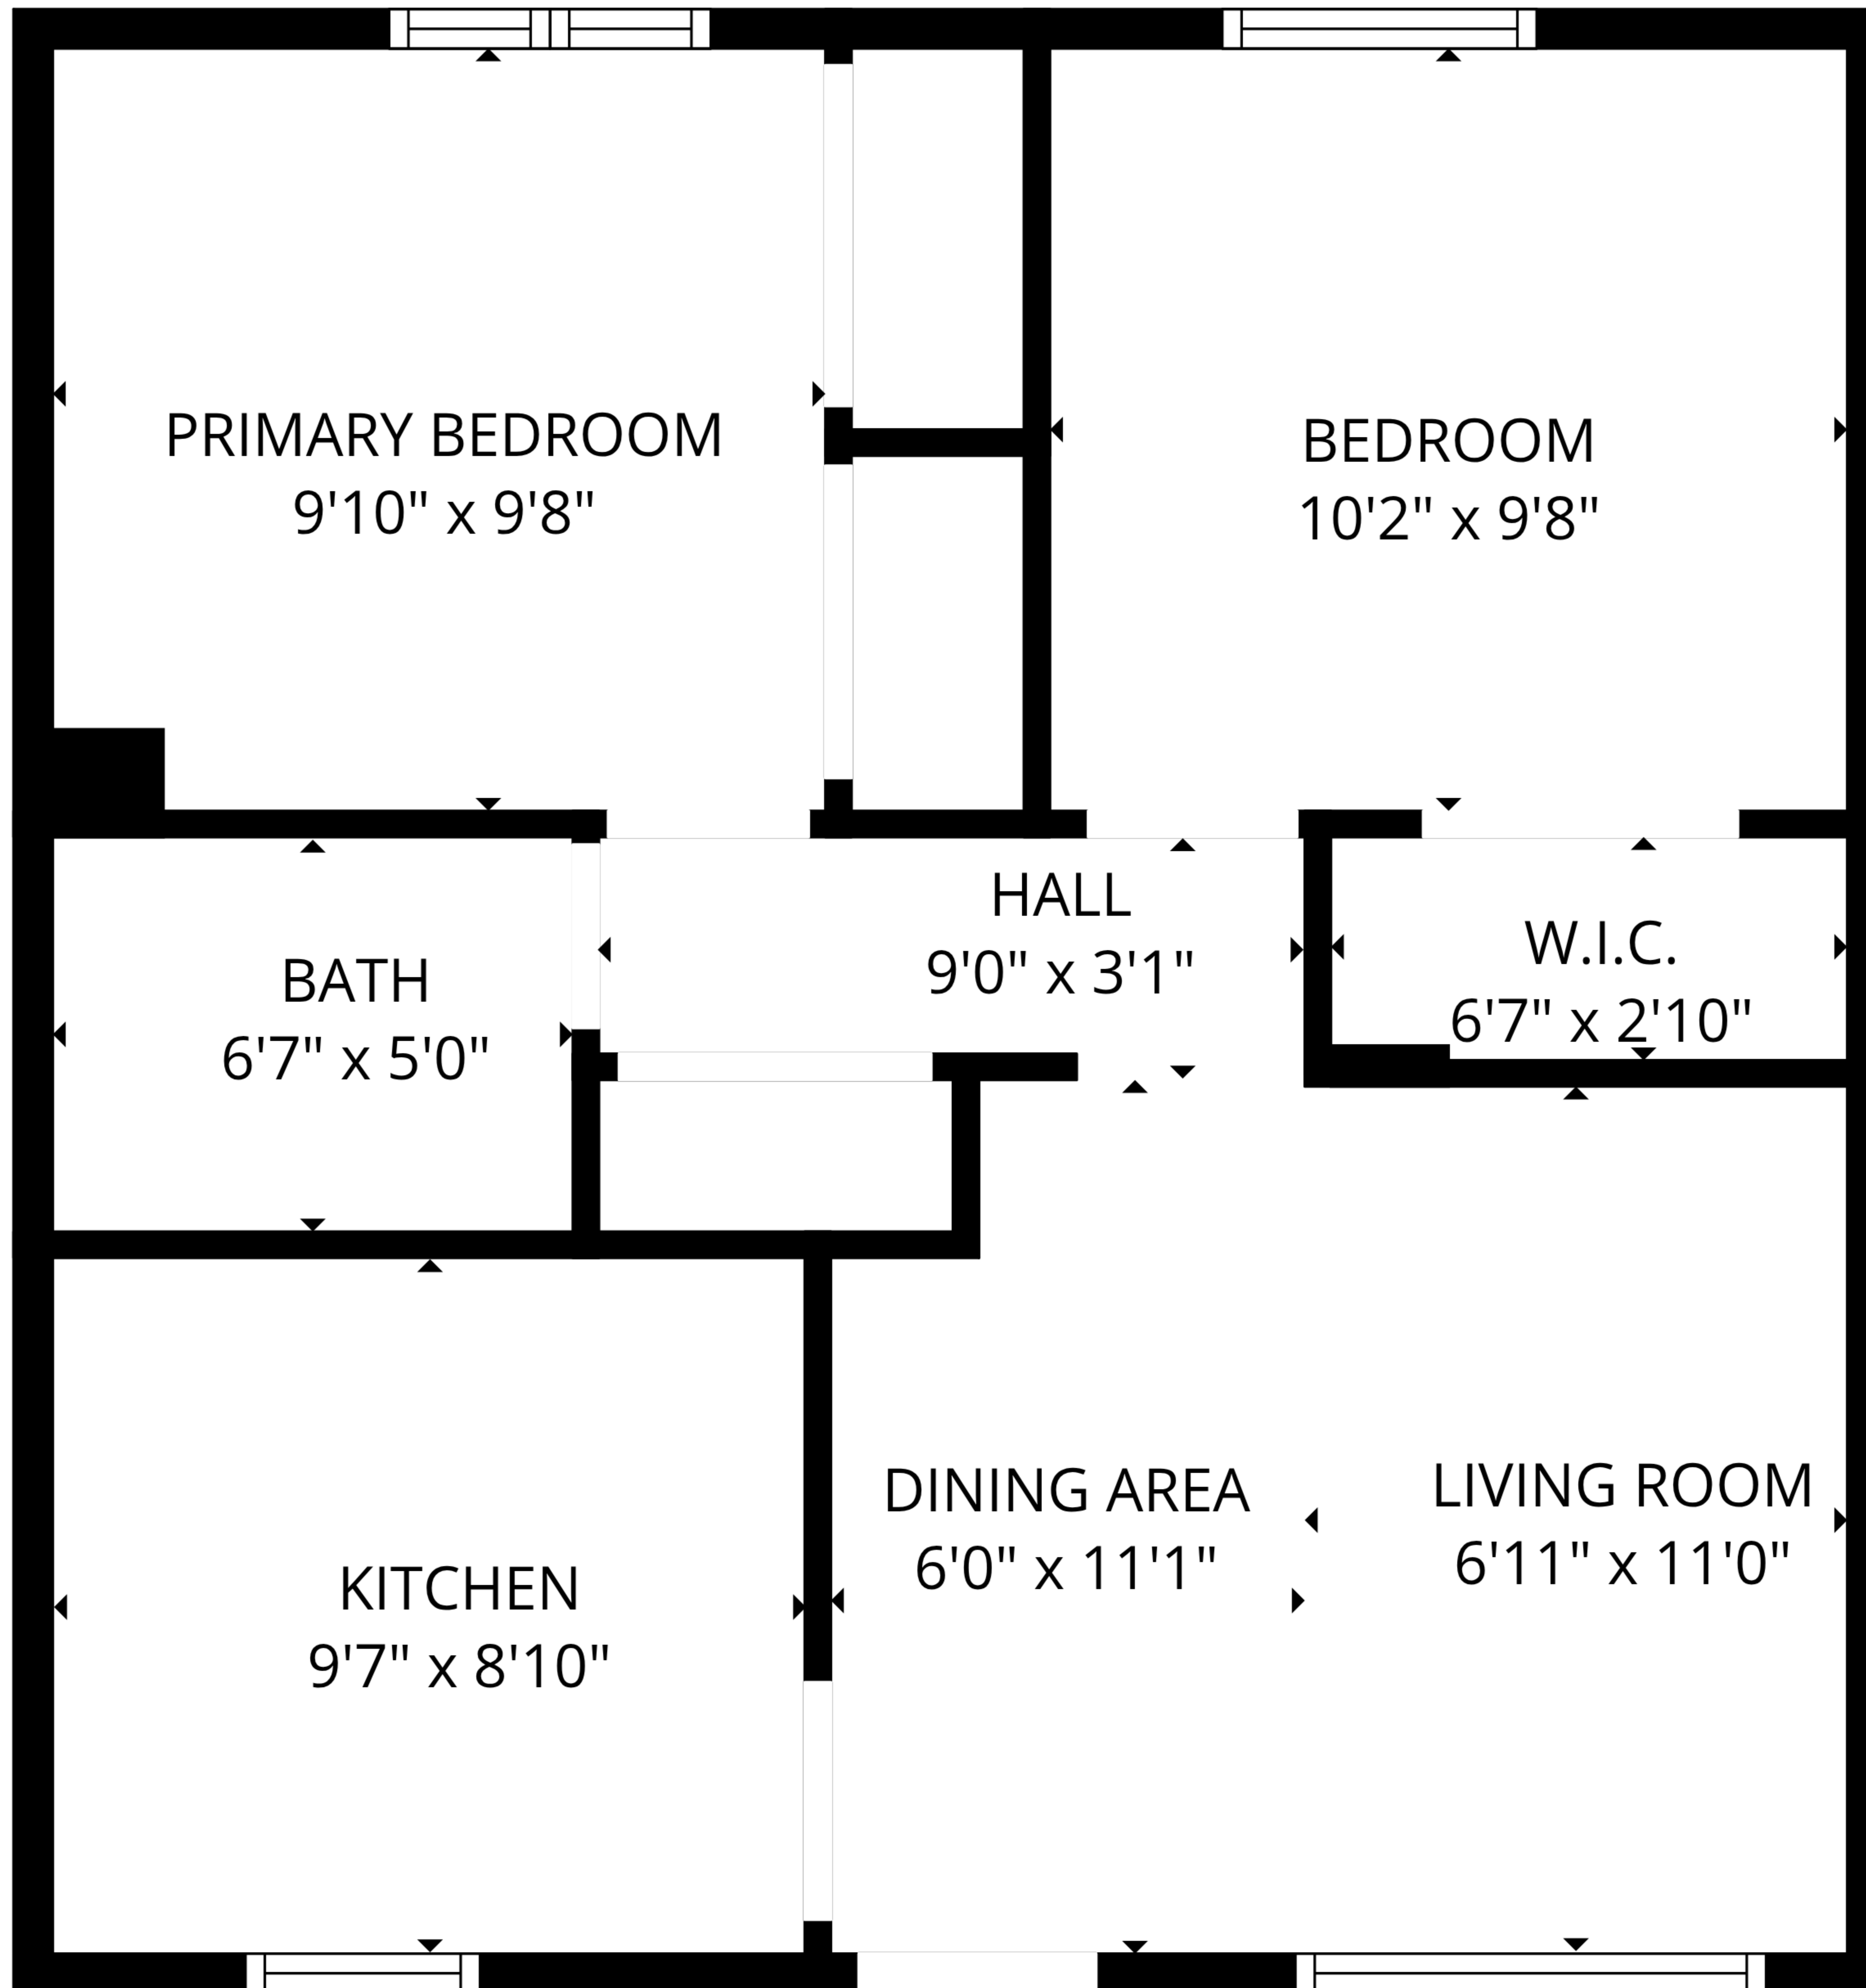

**TOTAL: 554 sq. ft**  
1st floor: 554 sq. ft  
EXCLUDED AREAS: WALLS: 48 sq. ft

**TOTAL: 554 sq. ft**

1st floor: 554 sq. ft

EXCLUDED AREAS: WALLS: 48 sq. ft