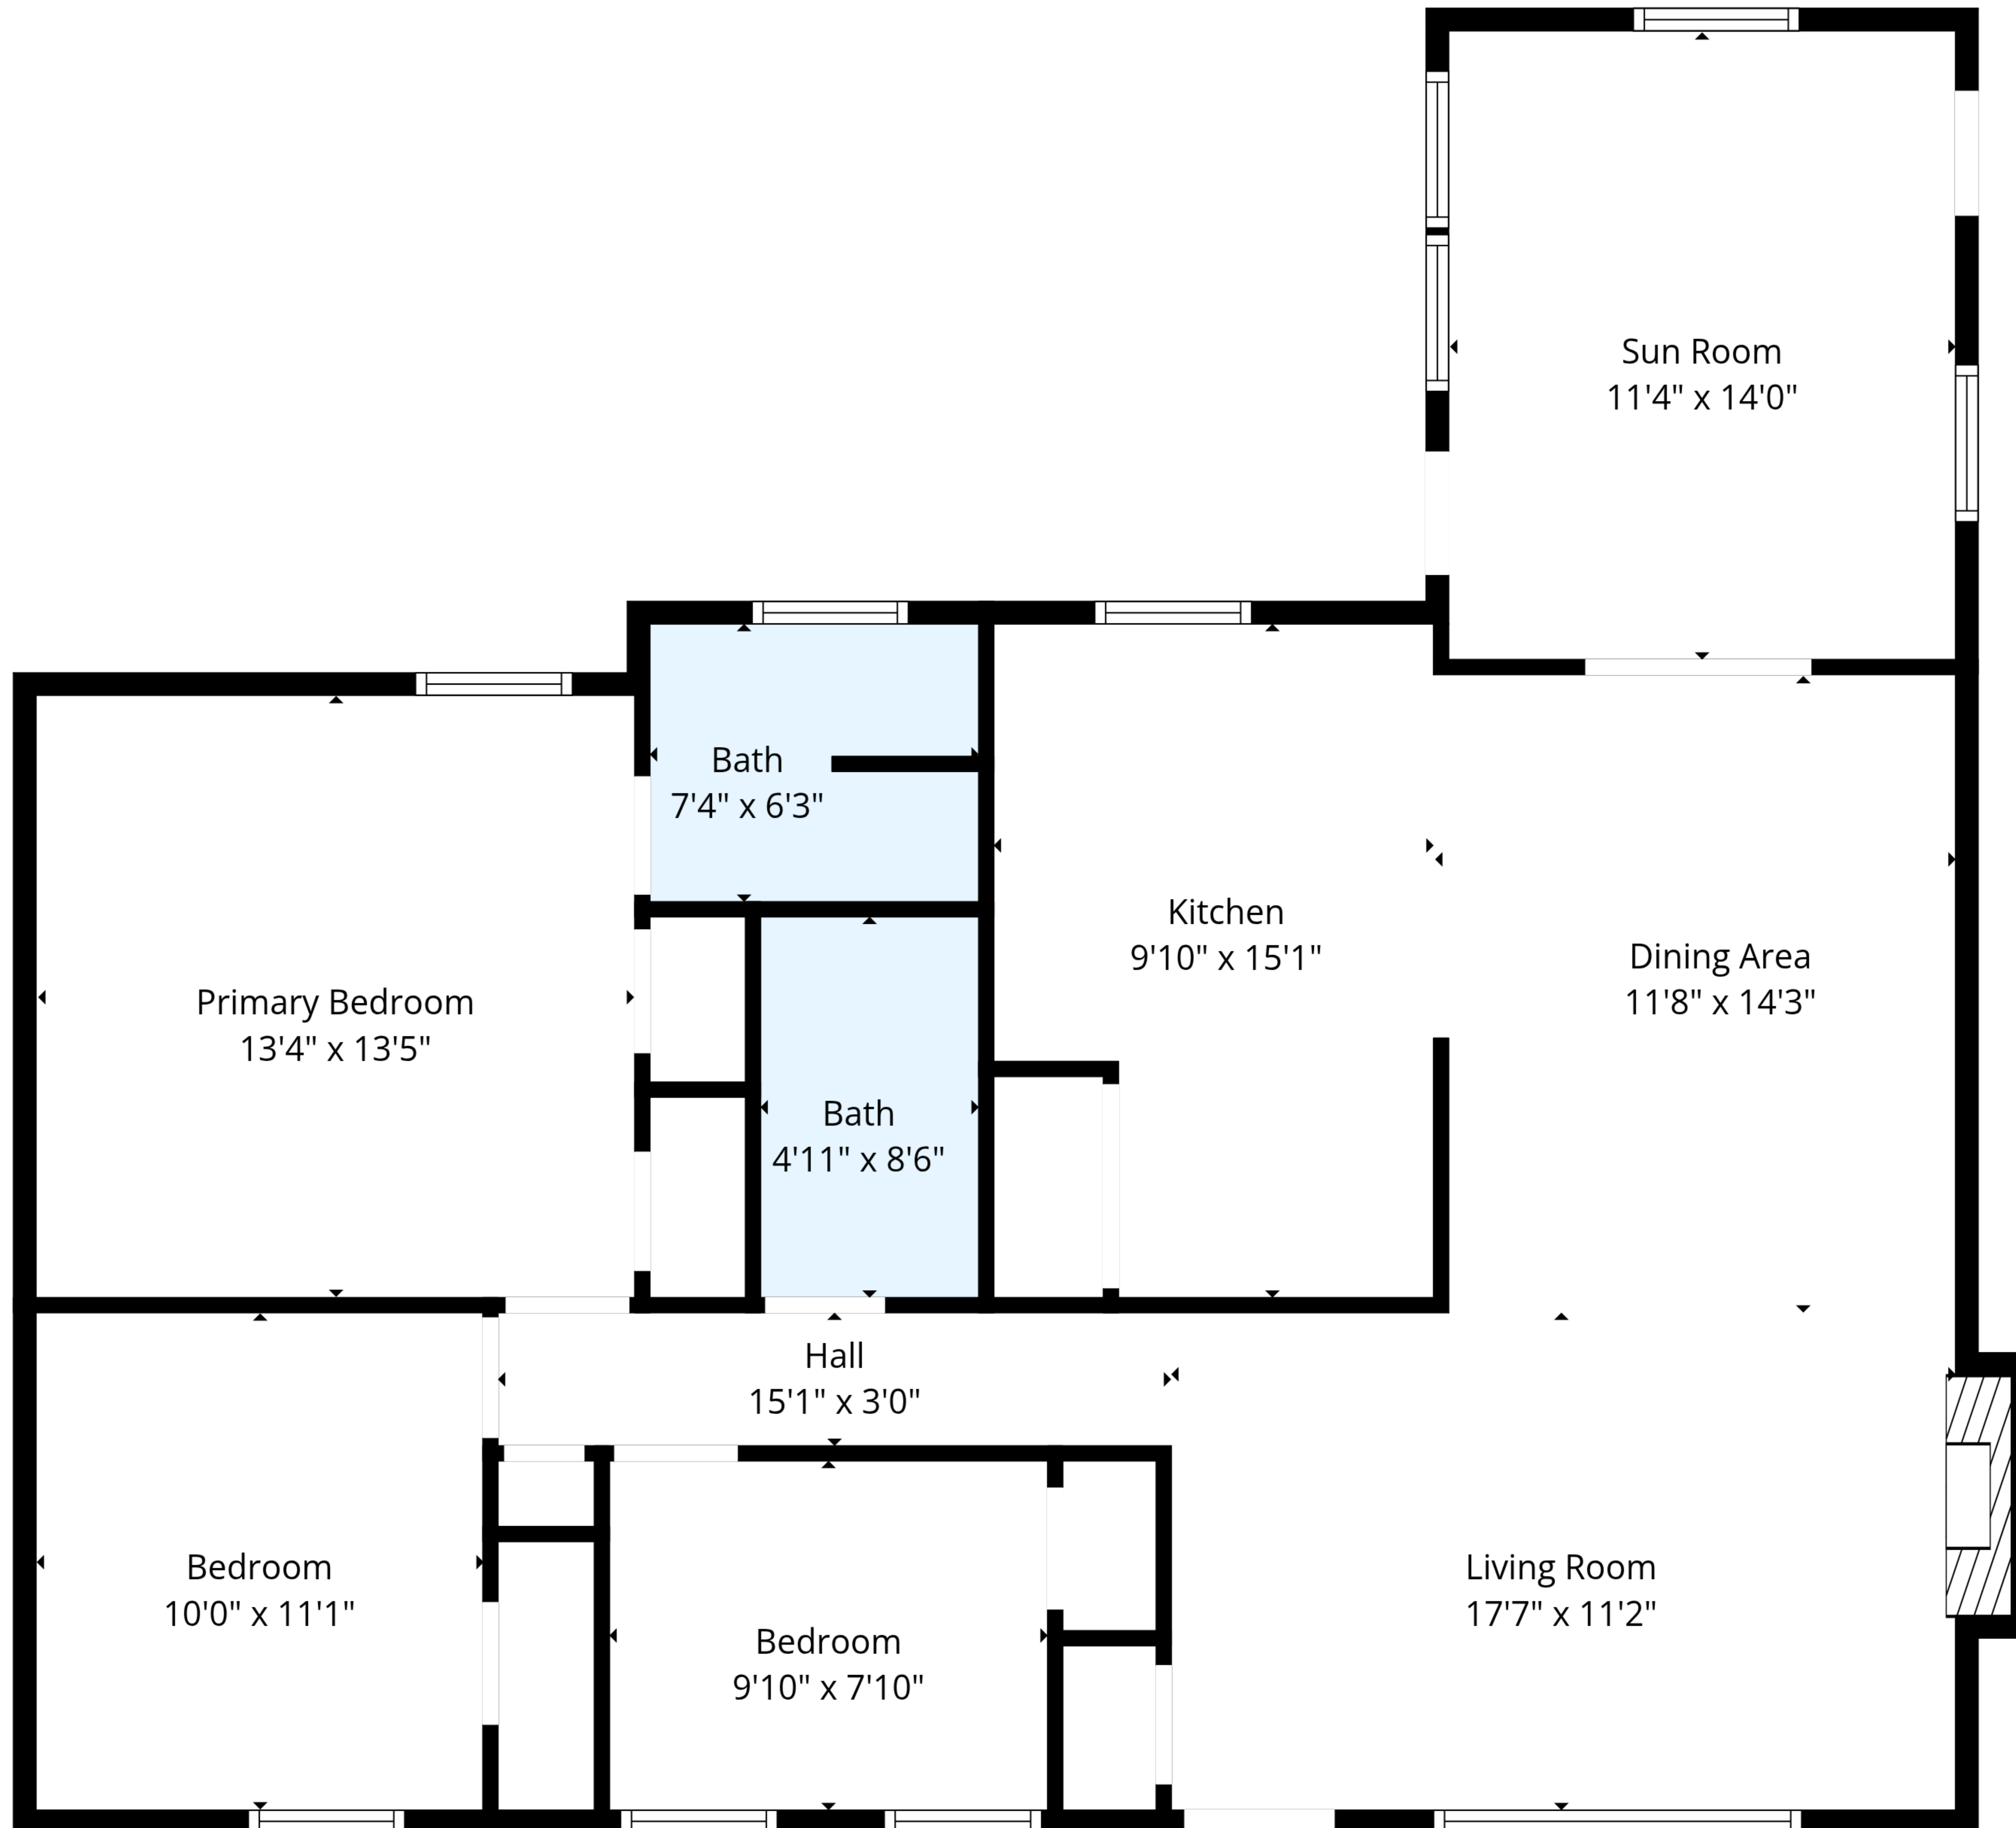

**TOTAL: 1270 sq. ft**  
Ground floor: 1270 sq. ft  
EXCLUDED AREAS: FIREPLACE: 8 sq. ft, WALLS: 81 sq. ft

**TOTAL: 1270 sq. ft**  
Ground floor: 1270 sq. ft  
EXCLUDED AREAS: FIREPLACE: 8 sq. ft, WALLS: 81 sq. ft