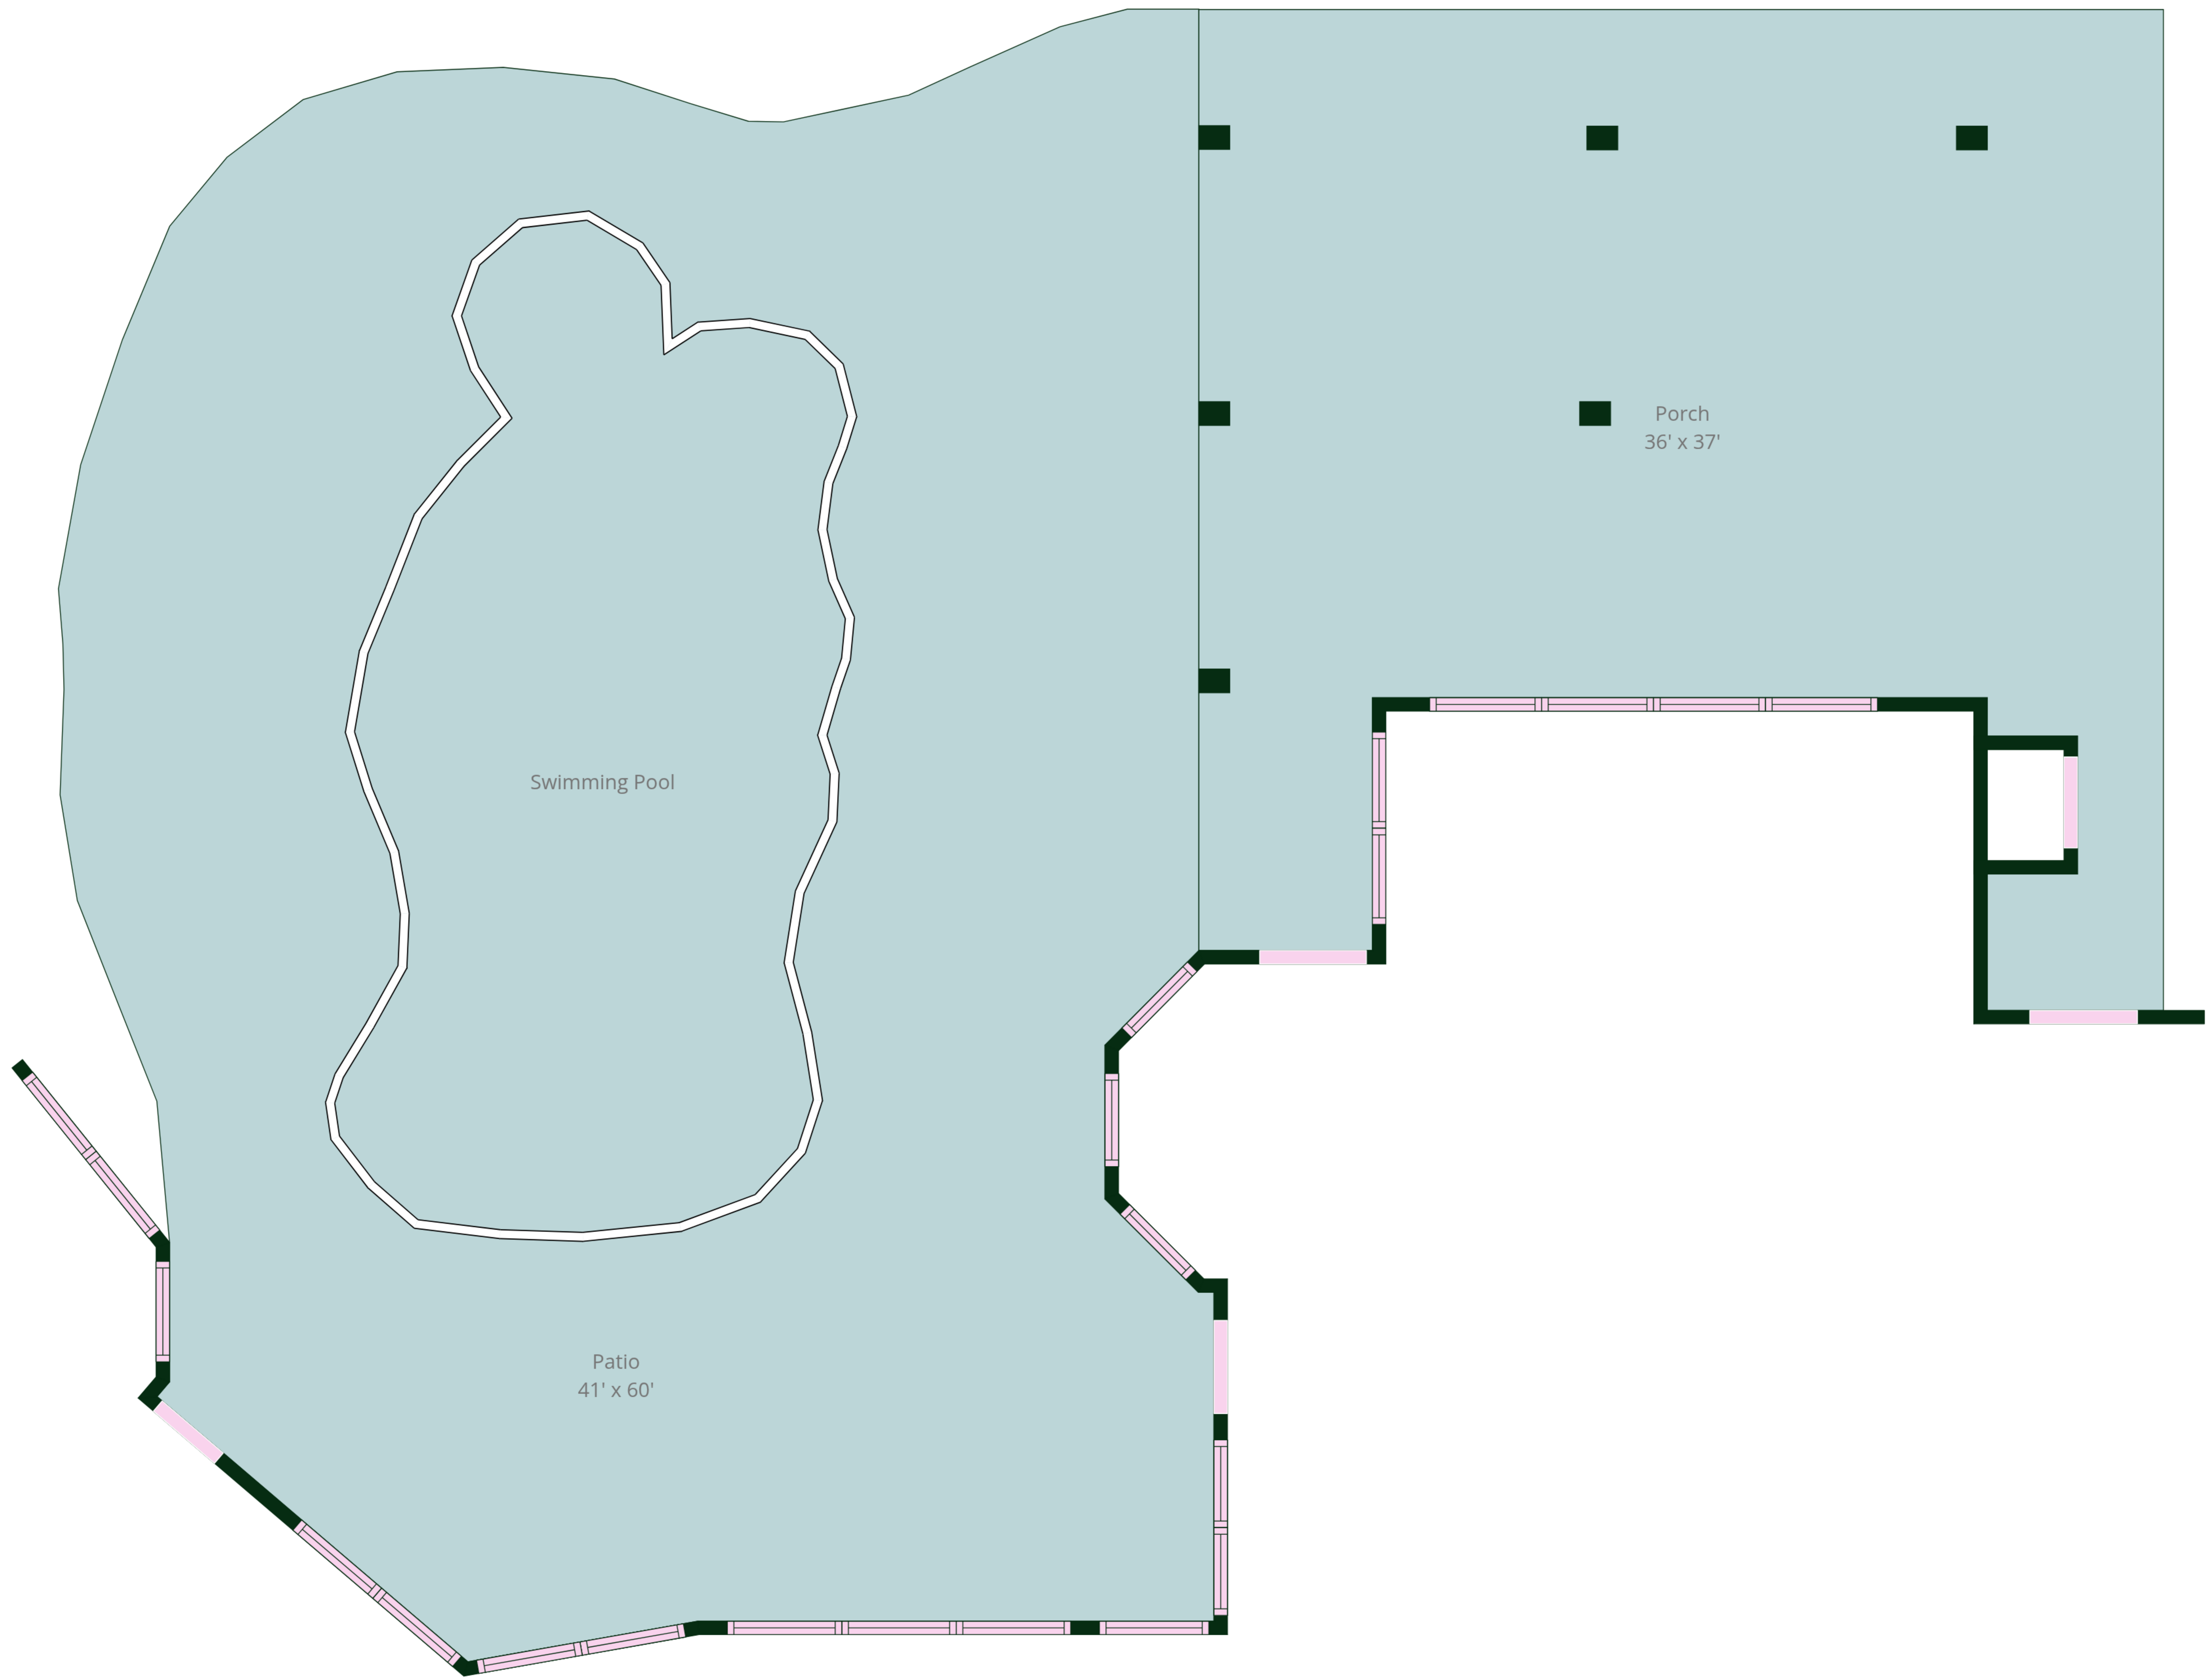

Measurements Are Deemed Highly Reliable But Not Guaranteed.

Swimming Pool

Patio
41' x 60'

Porch
36' x 37'

Measurements Are Deemed Highly Reliable But Not Guaranteed.