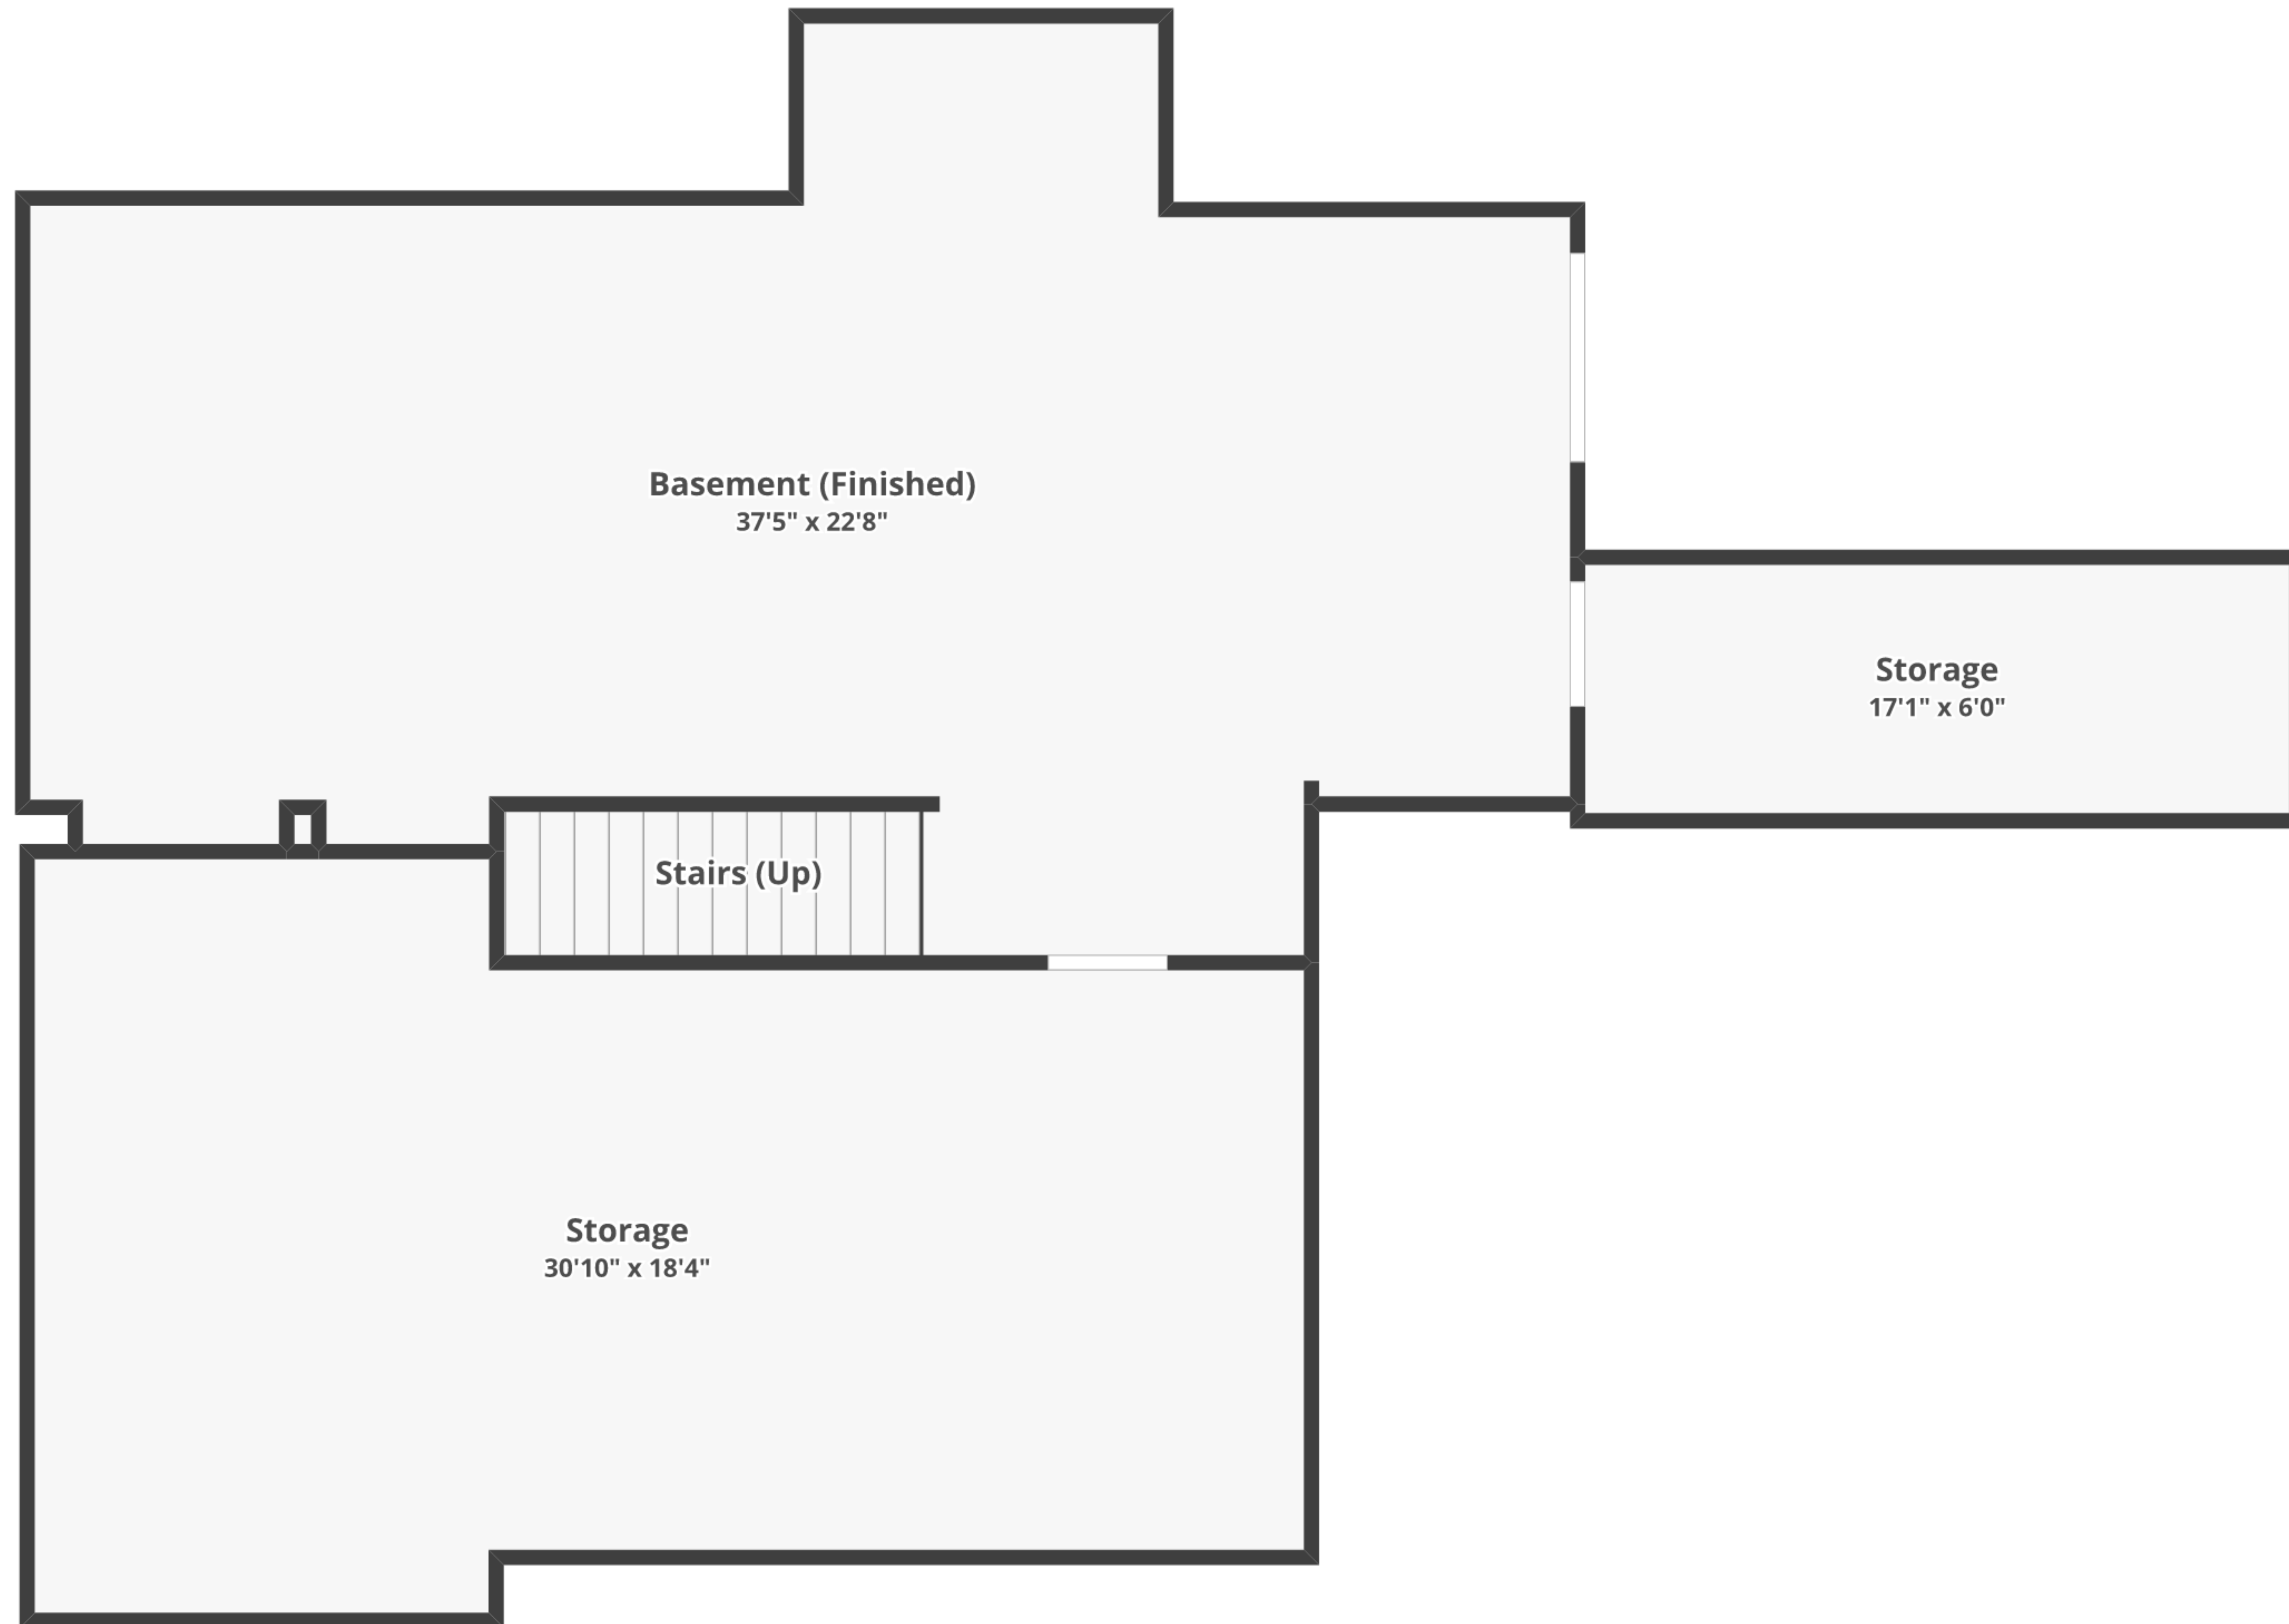

146 Darby Dr, Winchester, VA 22602

Total finished area: ~4,177.71 sq. ft.

Basement

Finished area: ~1,203.98 sq. ft.