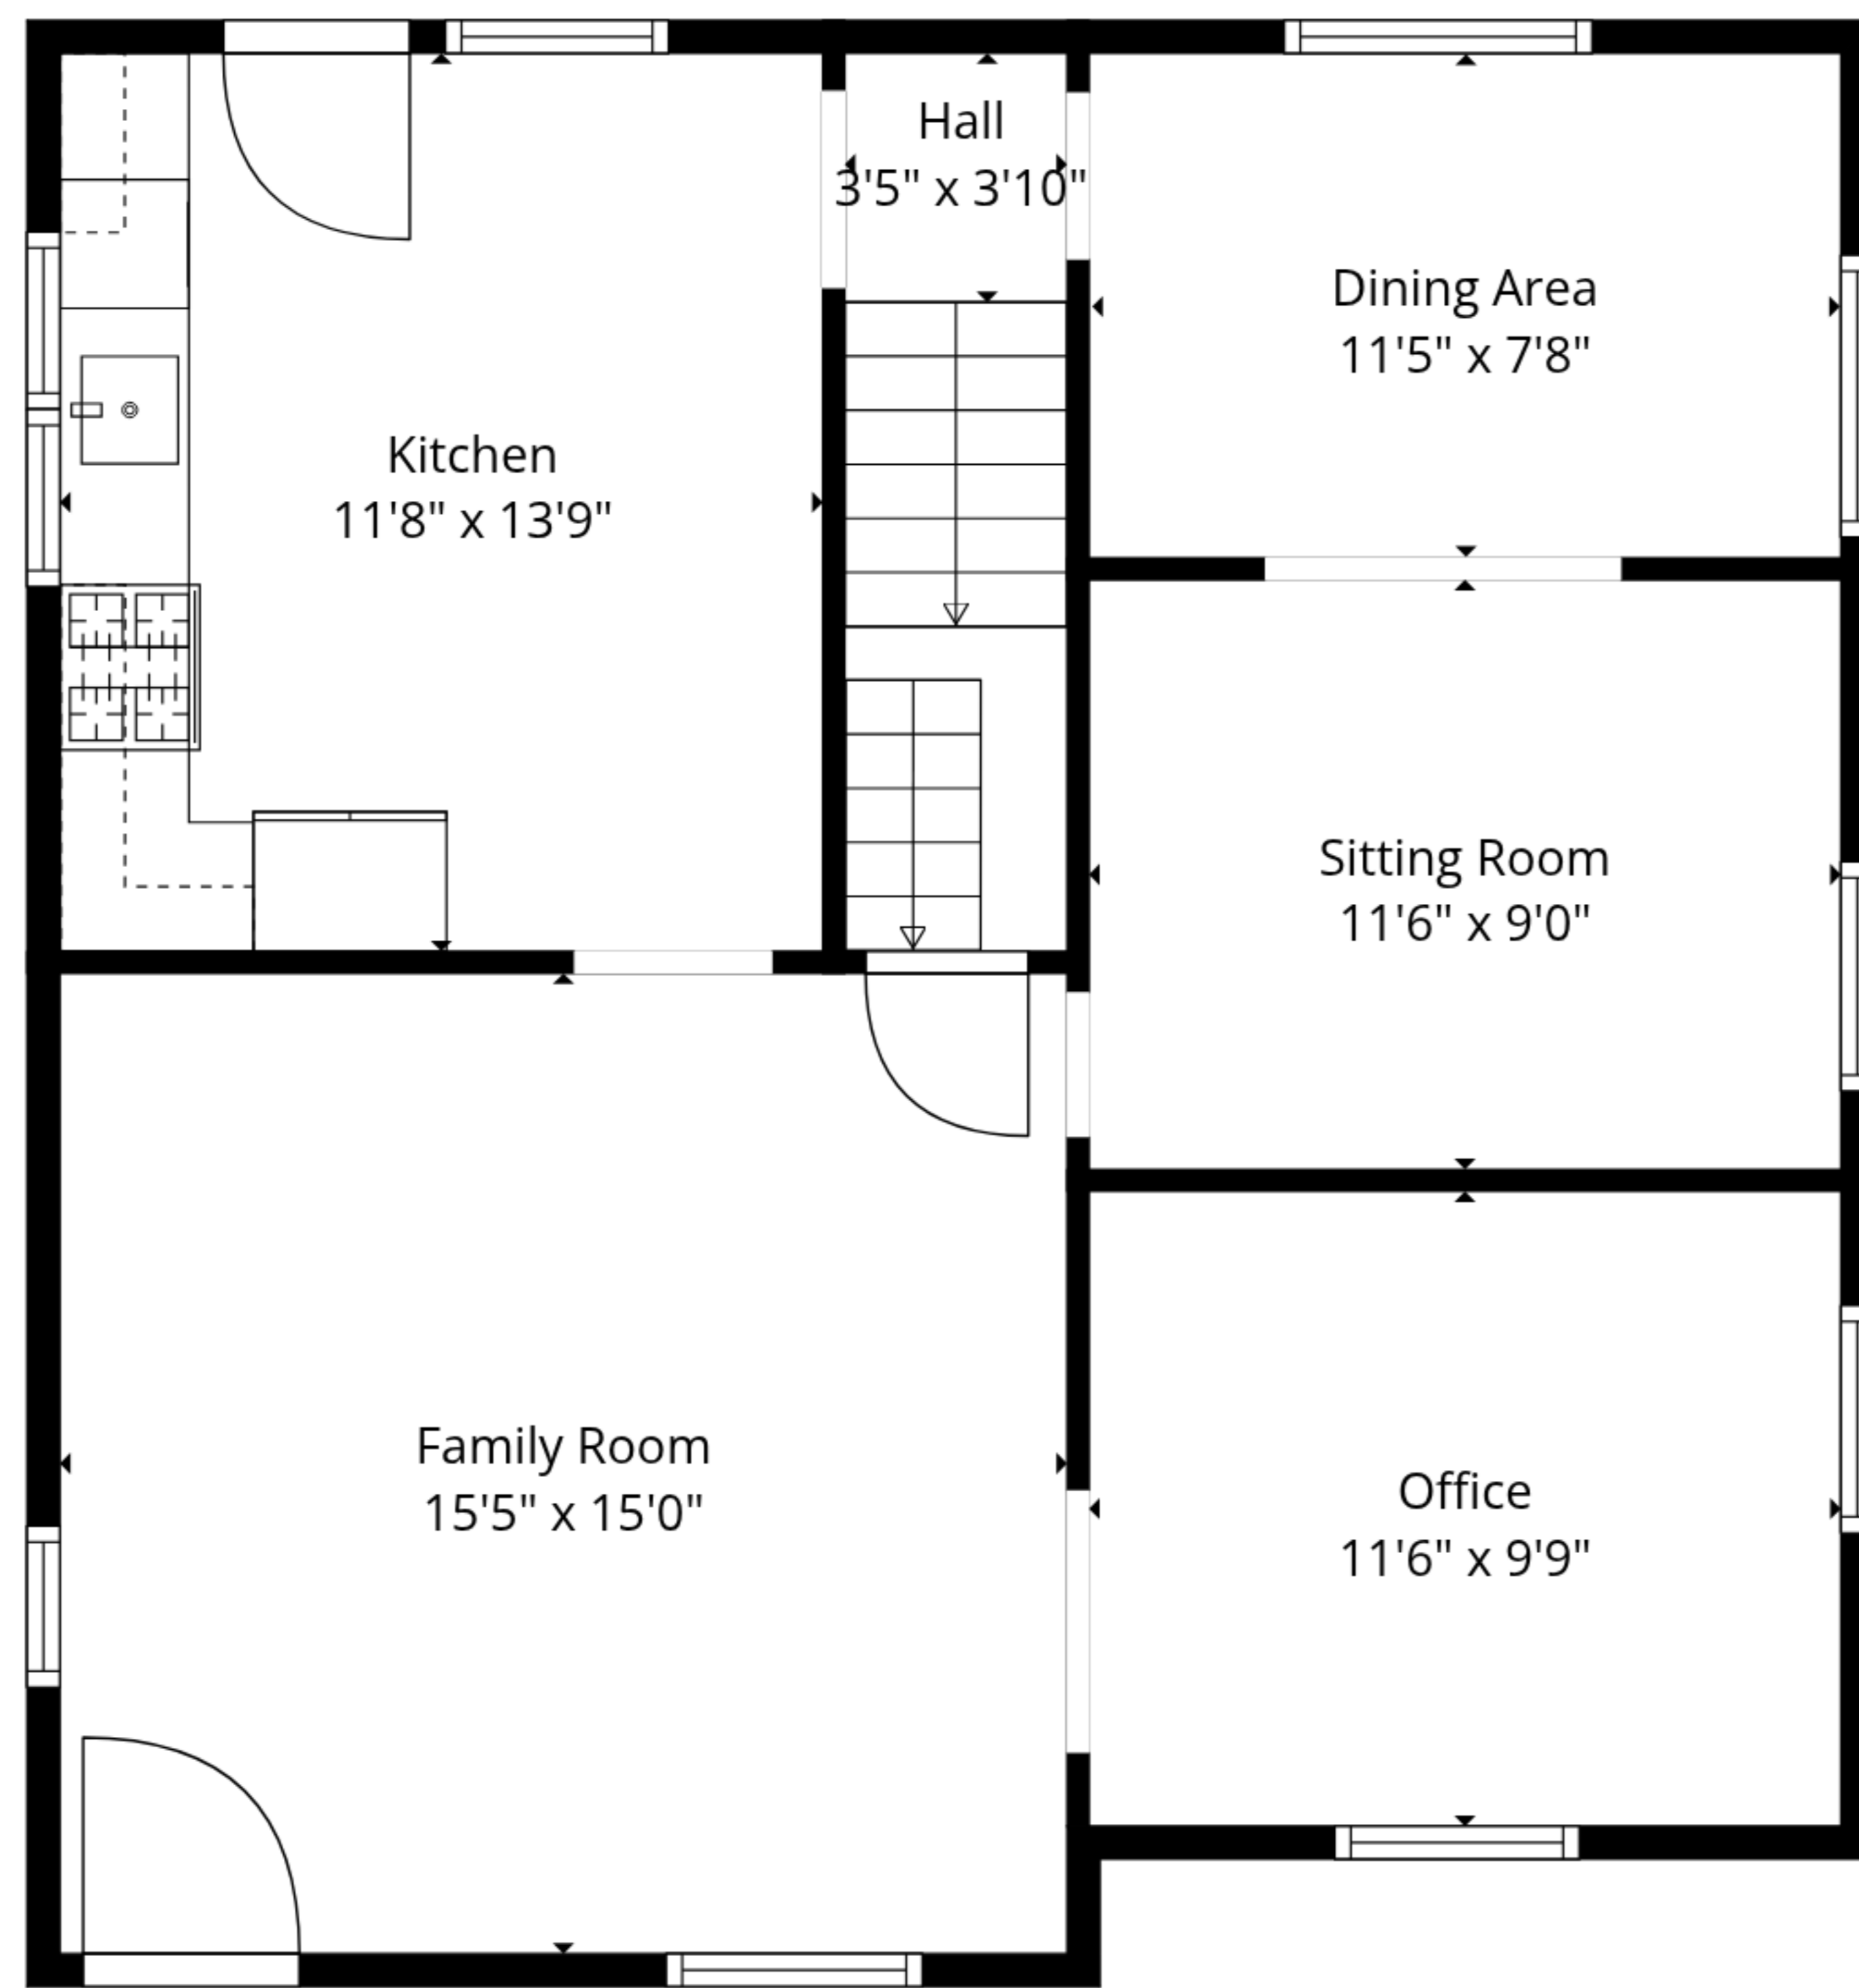

TOTAL: 1373 sq. ft

Basement: 0 sq. ft, 1st floor: 769 sq. ft, 2nd floor: 604 sq. ft

EXCLUDED AREAS: BASEMENT: 528 sq. ft, LOW CEILING: 65 sq. ft, WALLS: 167 sq. ft

TOTAL: 1373 sq. ft

Basement: 0 sq. ft, 1st floor: 769 sq. ft, 2nd floor: 604 sq. ft

EXCLUDED AREAS: BASEMENT: 528 sq. ft, LOW CEILING: 65 sq. ft, WALLS: 167 sq. ft

1st Floor

2nd Floor

Basement

TOTAL: 1373 sq. ft

Basement: 0 sq. ft, 1st floor: 769 sq. ft, 2nd floor: 604 sq. ft

EXCLUDED AREAS: BASEMENT: 528 sq. ft, LOW CEILING: 65 sq. ft, WALLS: 167 sq. ft