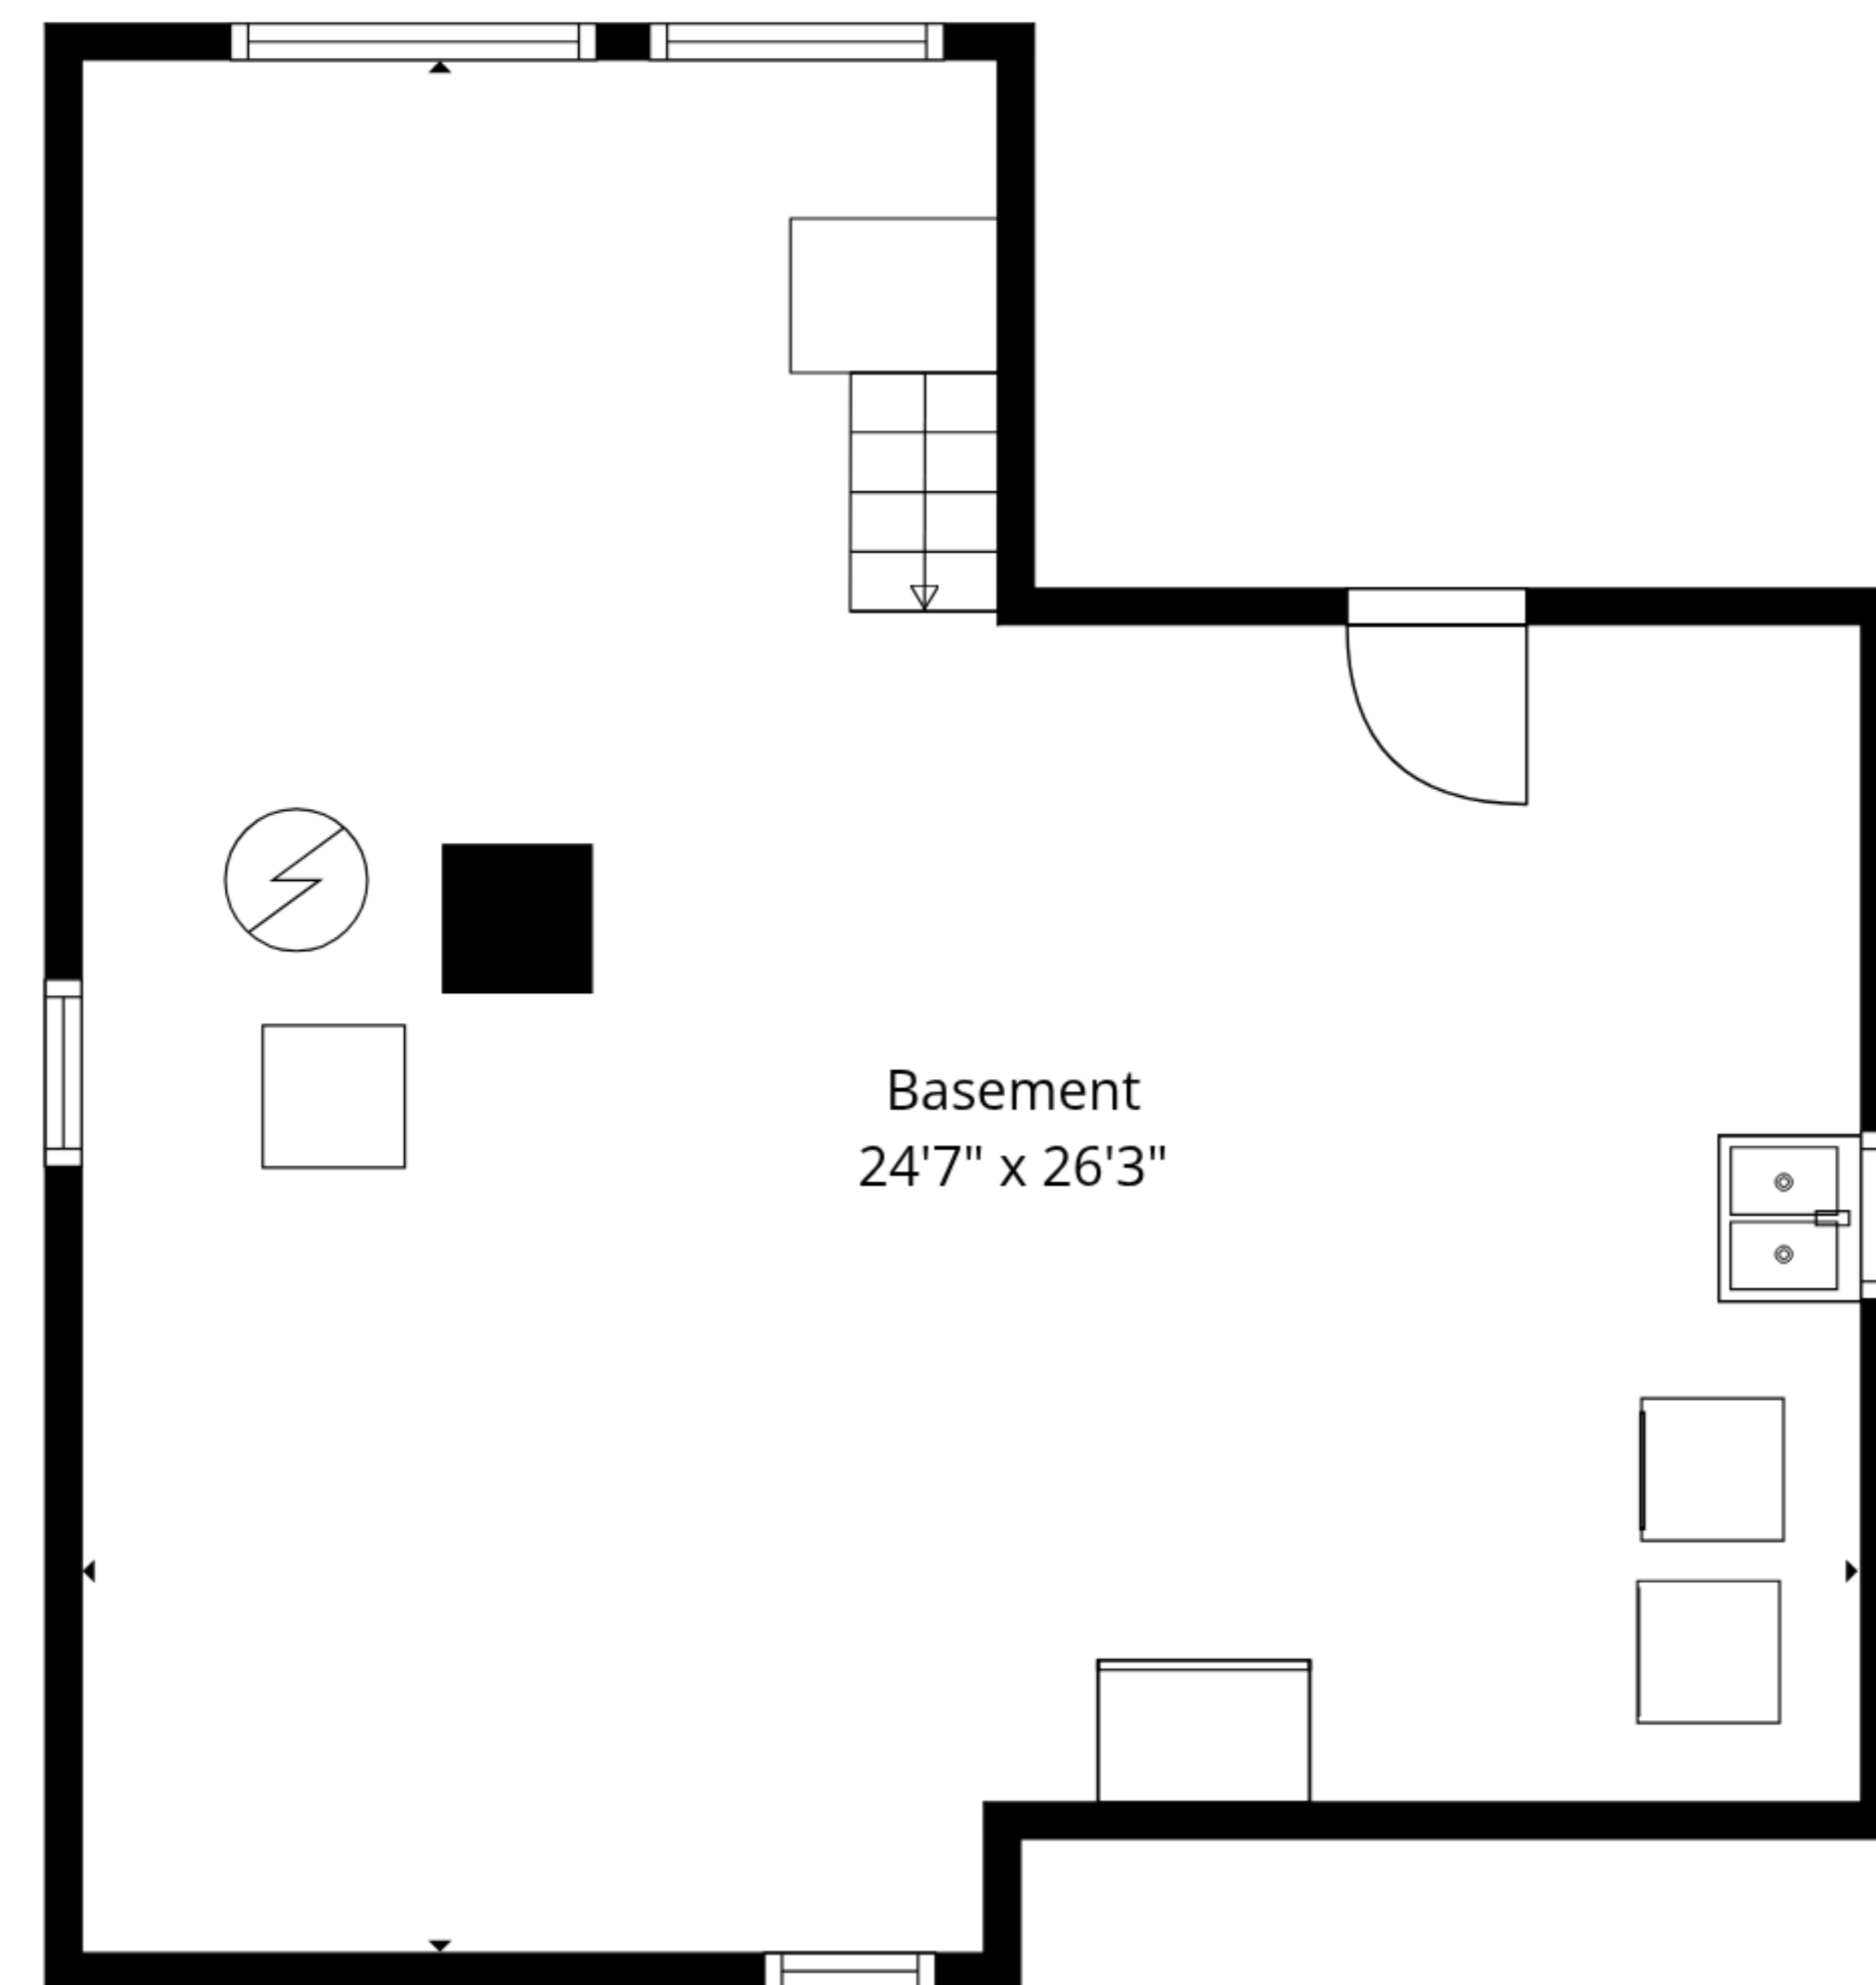

TOTAL: 1373 sq. ft

Basement: 0 sq. ft, 1st floor: 769 sq. ft, 2nd floor: 604 sq. ft

EXCLUDED AREAS: BASEMENT: 528 sq. ft, LOW CEILING: 65 sq. ft, WALLS: 167 sq. ft

TOTAL: 1373 sq. ft

Basement: 0 sq. ft, 1st floor: 769 sq. ft, 2nd floor: 604 sq. ft

EXCLUDED AREAS: BASEMENT: 528 sq. ft, LOW CEILING: 65 sq. ft, WALLS: 167 sq. ft

1st Floor

2nd Floor

Basement

TOTAL: 1373 sq. ft

Basement: 0 sq. ft, 1st floor: 769 sq. ft, 2nd floor: 604 sq. ft

EXCLUDED AREAS: BASEMENT: 528 sq. ft, LOW CEILING: 65 sq. ft, WALLS: 167 sq. ft