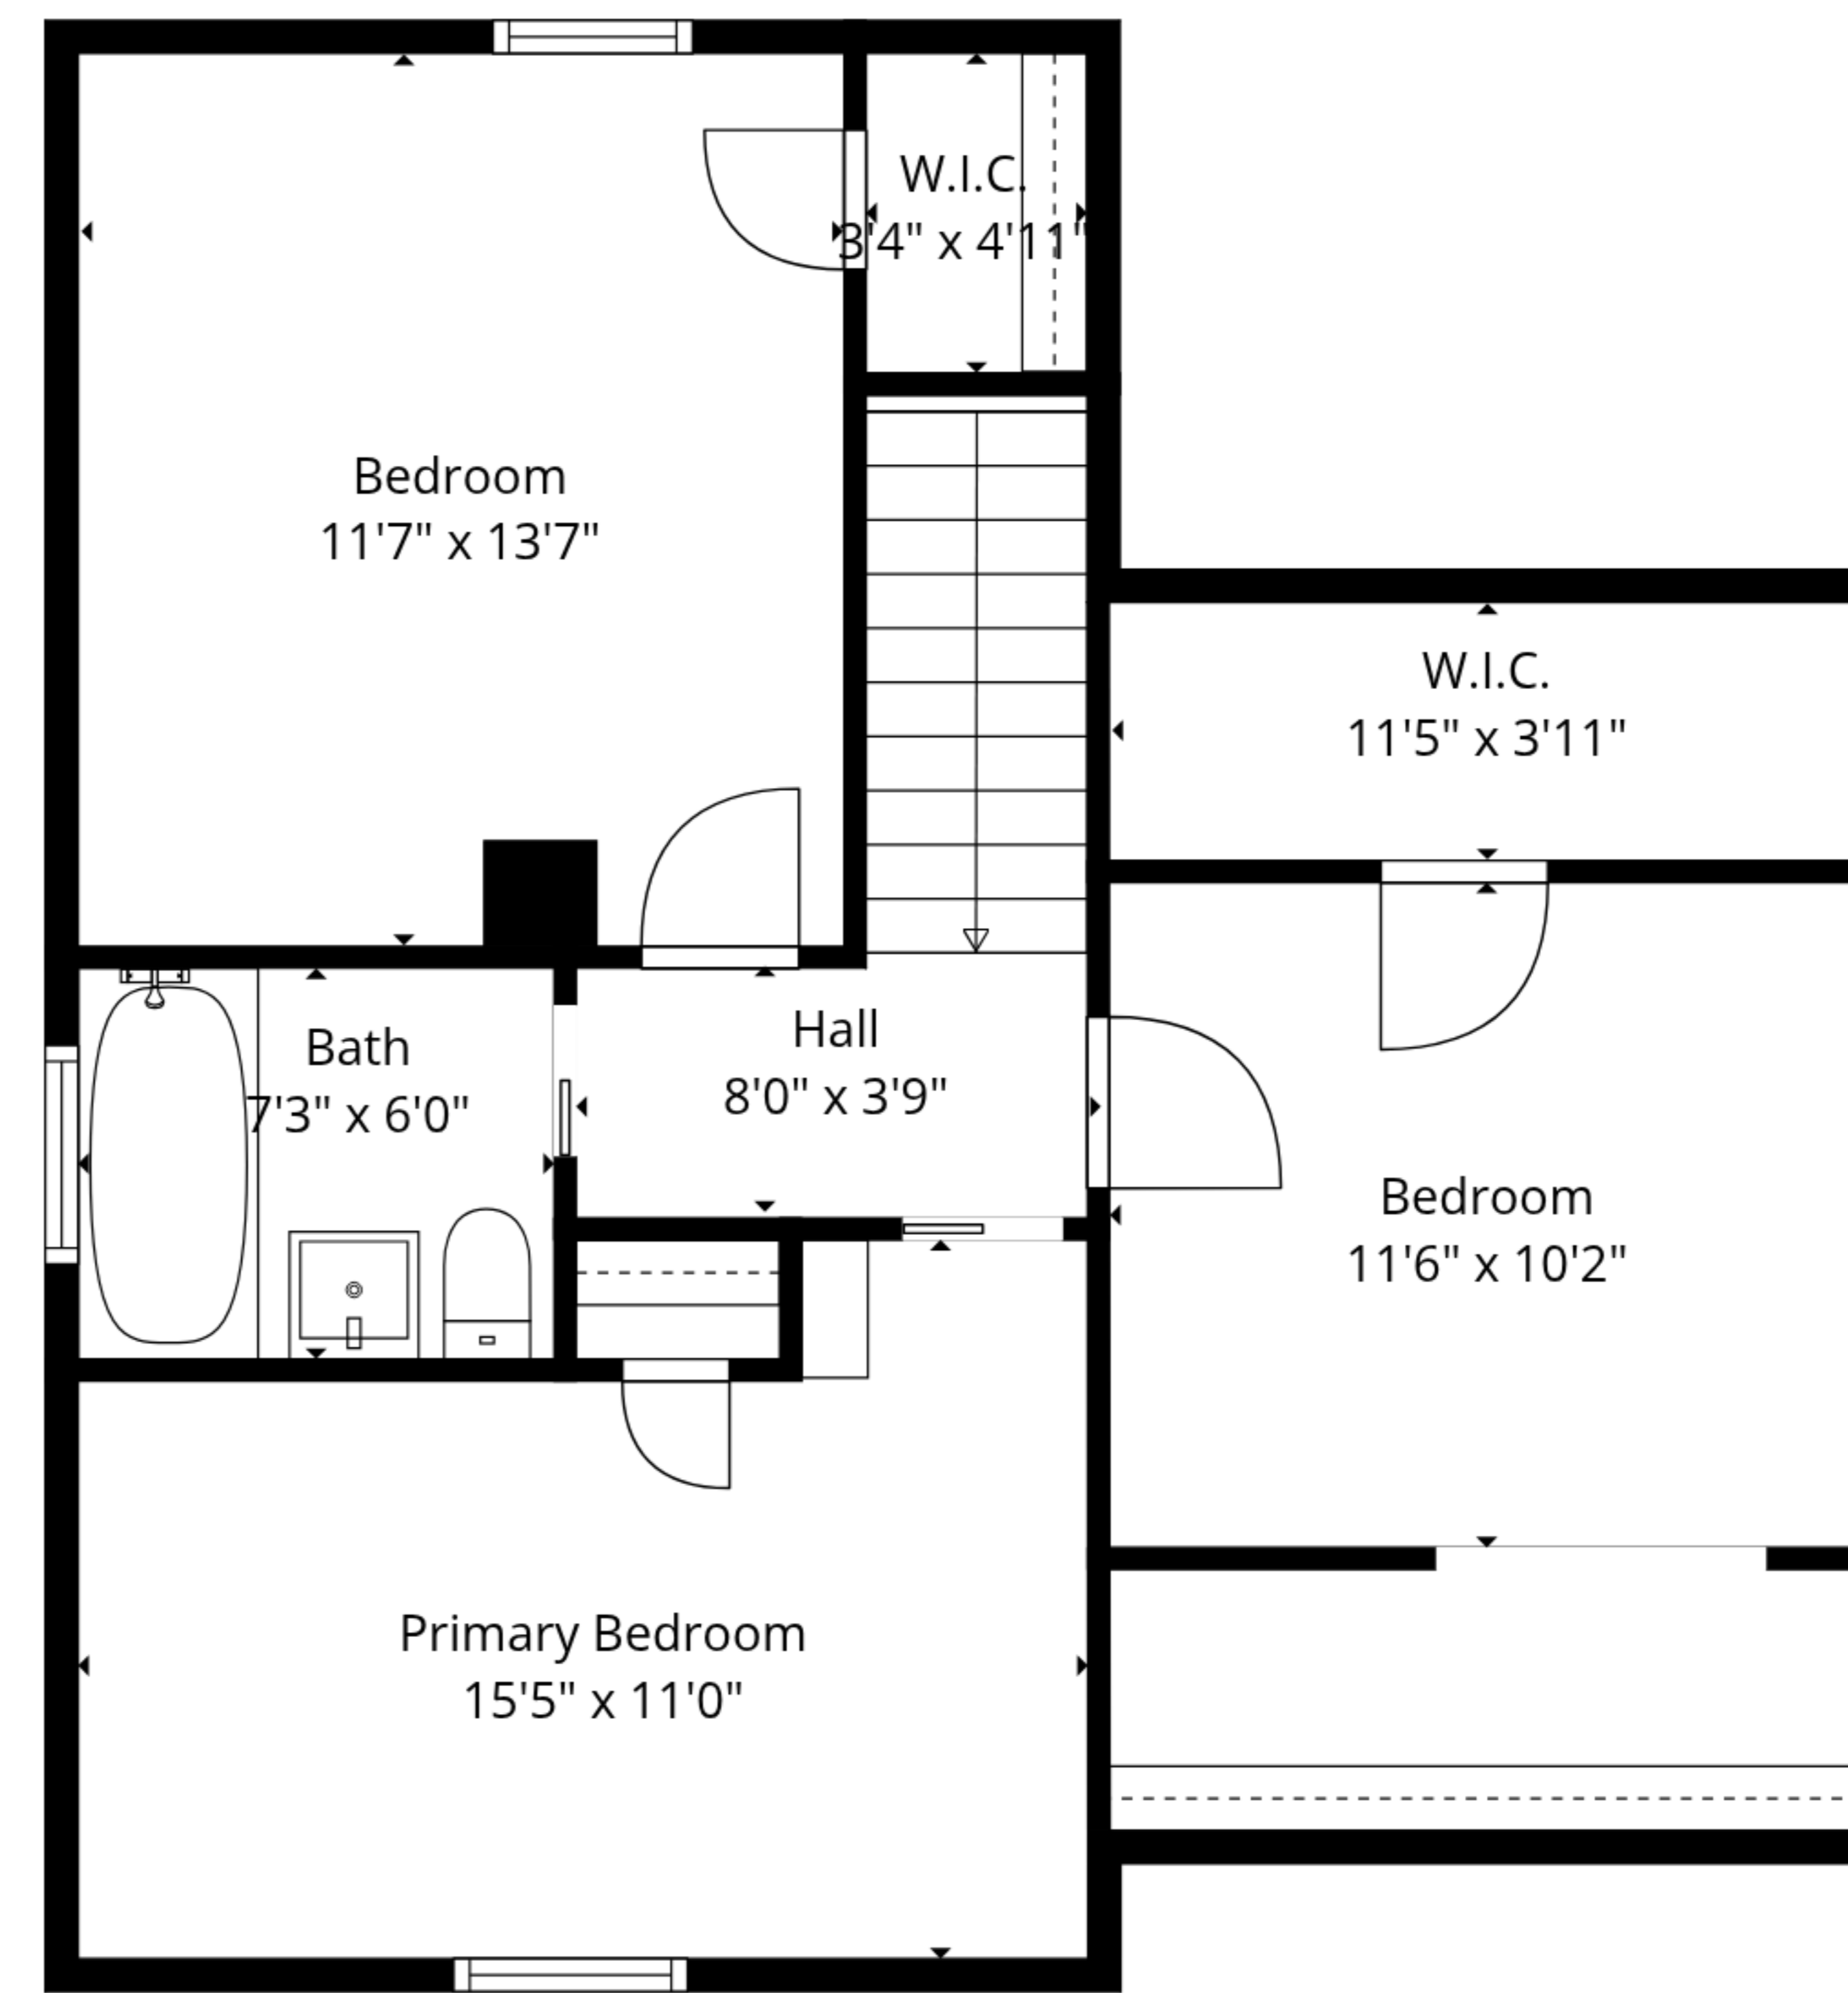

TOTAL: 1373 sq. ft

Basement: 0 sq. ft, 1st floor: 769 sq. ft, 2nd floor: 604 sq. ft

EXCLUDED AREAS: BASEMENT: 528 sq. ft, LOW CEILING: 65 sq. ft, WALLS: 167 sq. ft

TOTAL: 1373 sq. ft

Basement: 0 sq. ft, 1st floor: 769 sq. ft, 2nd floor: 604 sq. ft

EXCLUDED AREAS: BASEMENT: 528 sq. ft, LOW CEILING: 65 sq. ft, WALLS: 167 sq. ft

1st Floor

2nd Floor

Basement

TOTAL: 1373 sq. ft

Basement: 0 sq. ft, 1st floor: 769 sq. ft, 2nd floor: 604 sq. ft

EXCLUDED AREAS: BASEMENT: 528 sq. ft, LOW CEILING: 65 sq. ft, WALLS: 167 sq. ft