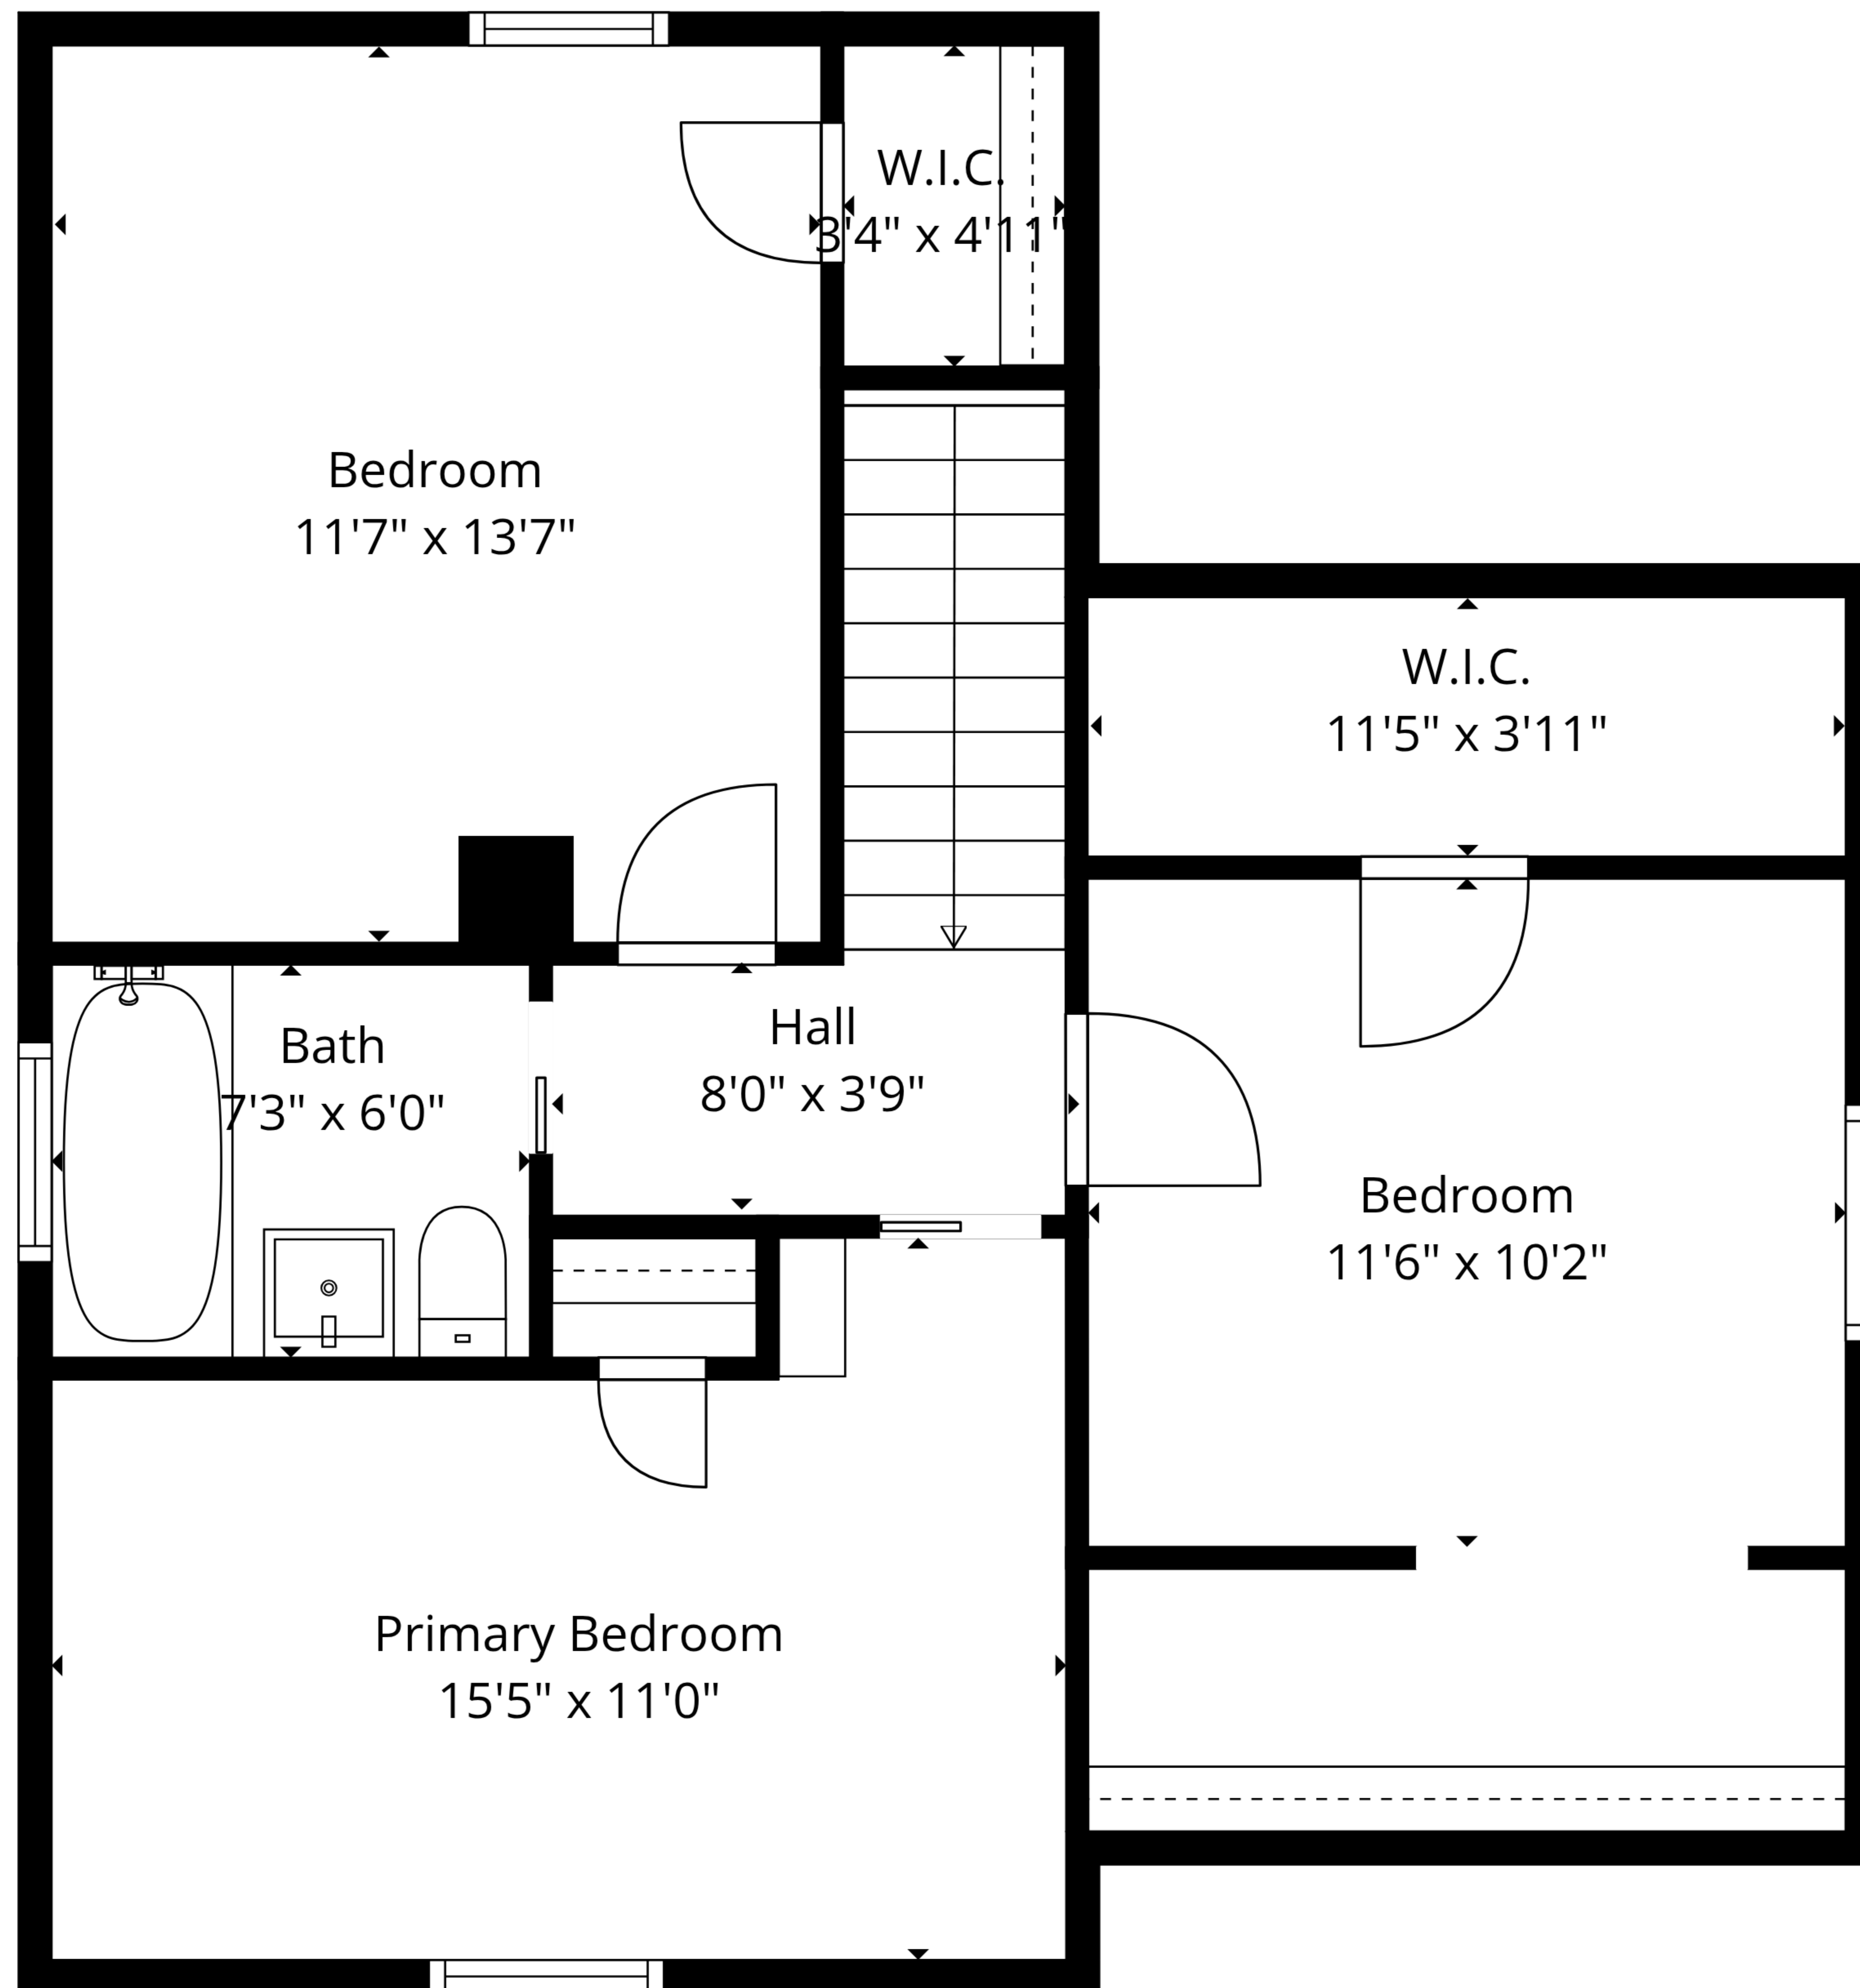

TOTAL: 1373 sq. ft

Basement: 0 sq. ft, 1st floor: 769 sq. ft, 2nd floor: 604 sq. ft

EXCLUDED AREAS: BASEMENT: 528 sq. ft, LOW CEILING: 65 sq. ft, WALLS: 167 sq. ft

TOTAL: 1373 sq. ft

Basement: 0 sq. ft, 1st floor: 769 sq. ft, 2nd floor: 604 sq. ft

EXCLUDED AREAS: BASEMENT: 528 sq. ft, LOW CEILING: 65 sq. ft, WALLS: 167 sq. ft

1st Floor

2nd Floor

Basement

TOTAL: 1373 sq. ft

Basement: 0 sq. ft, 1st floor: 769 sq. ft, 2nd floor: 604 sq. ft

EXCLUDED AREAS: BASEMENT: 528 sq. ft, LOW CEILING: 65 sq. ft, WALLS: 167 sq. ft