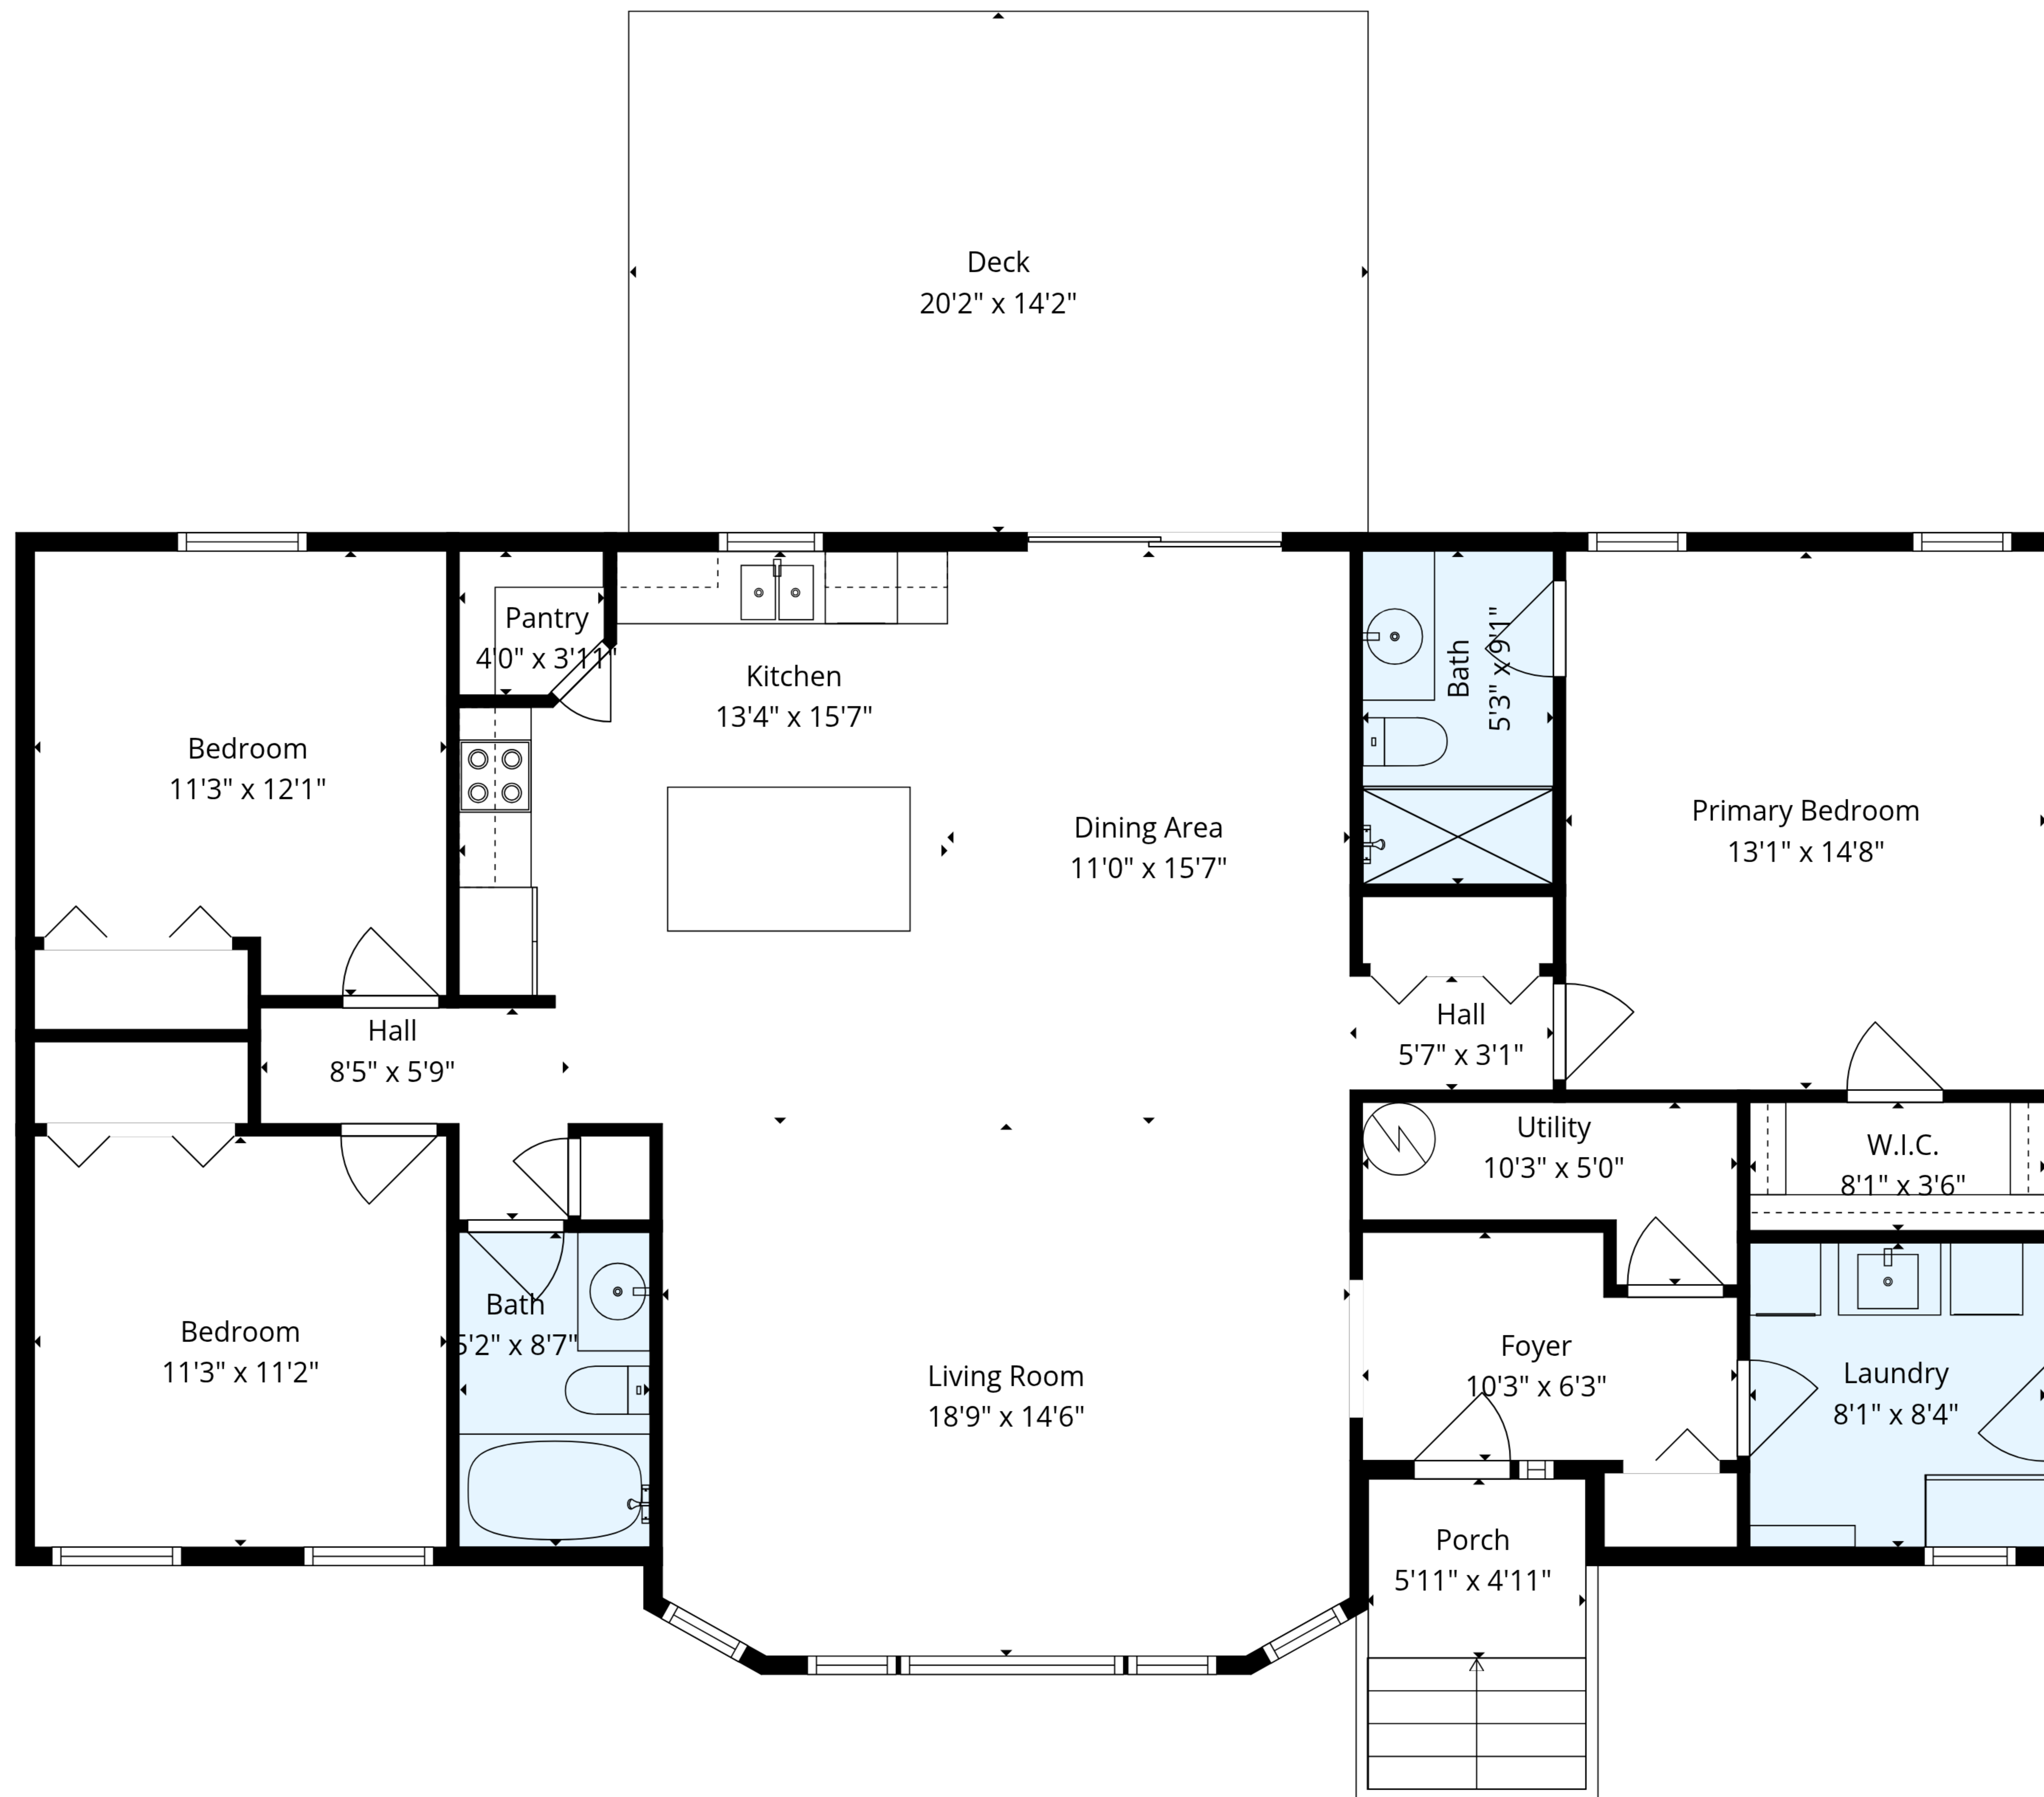

**TOTAL: 1526 sq. ft**  
 1st floor: 1526 sq. ft  
 EXCLUDED AREAS: PORCH: 50 sq. ft, DECK: 287 sq. ft, WALLS: 87 sq. ft

Floor Plan Created By Cubicasa App. Measurements Deemed Highly Reliable But Not Guaranteed.