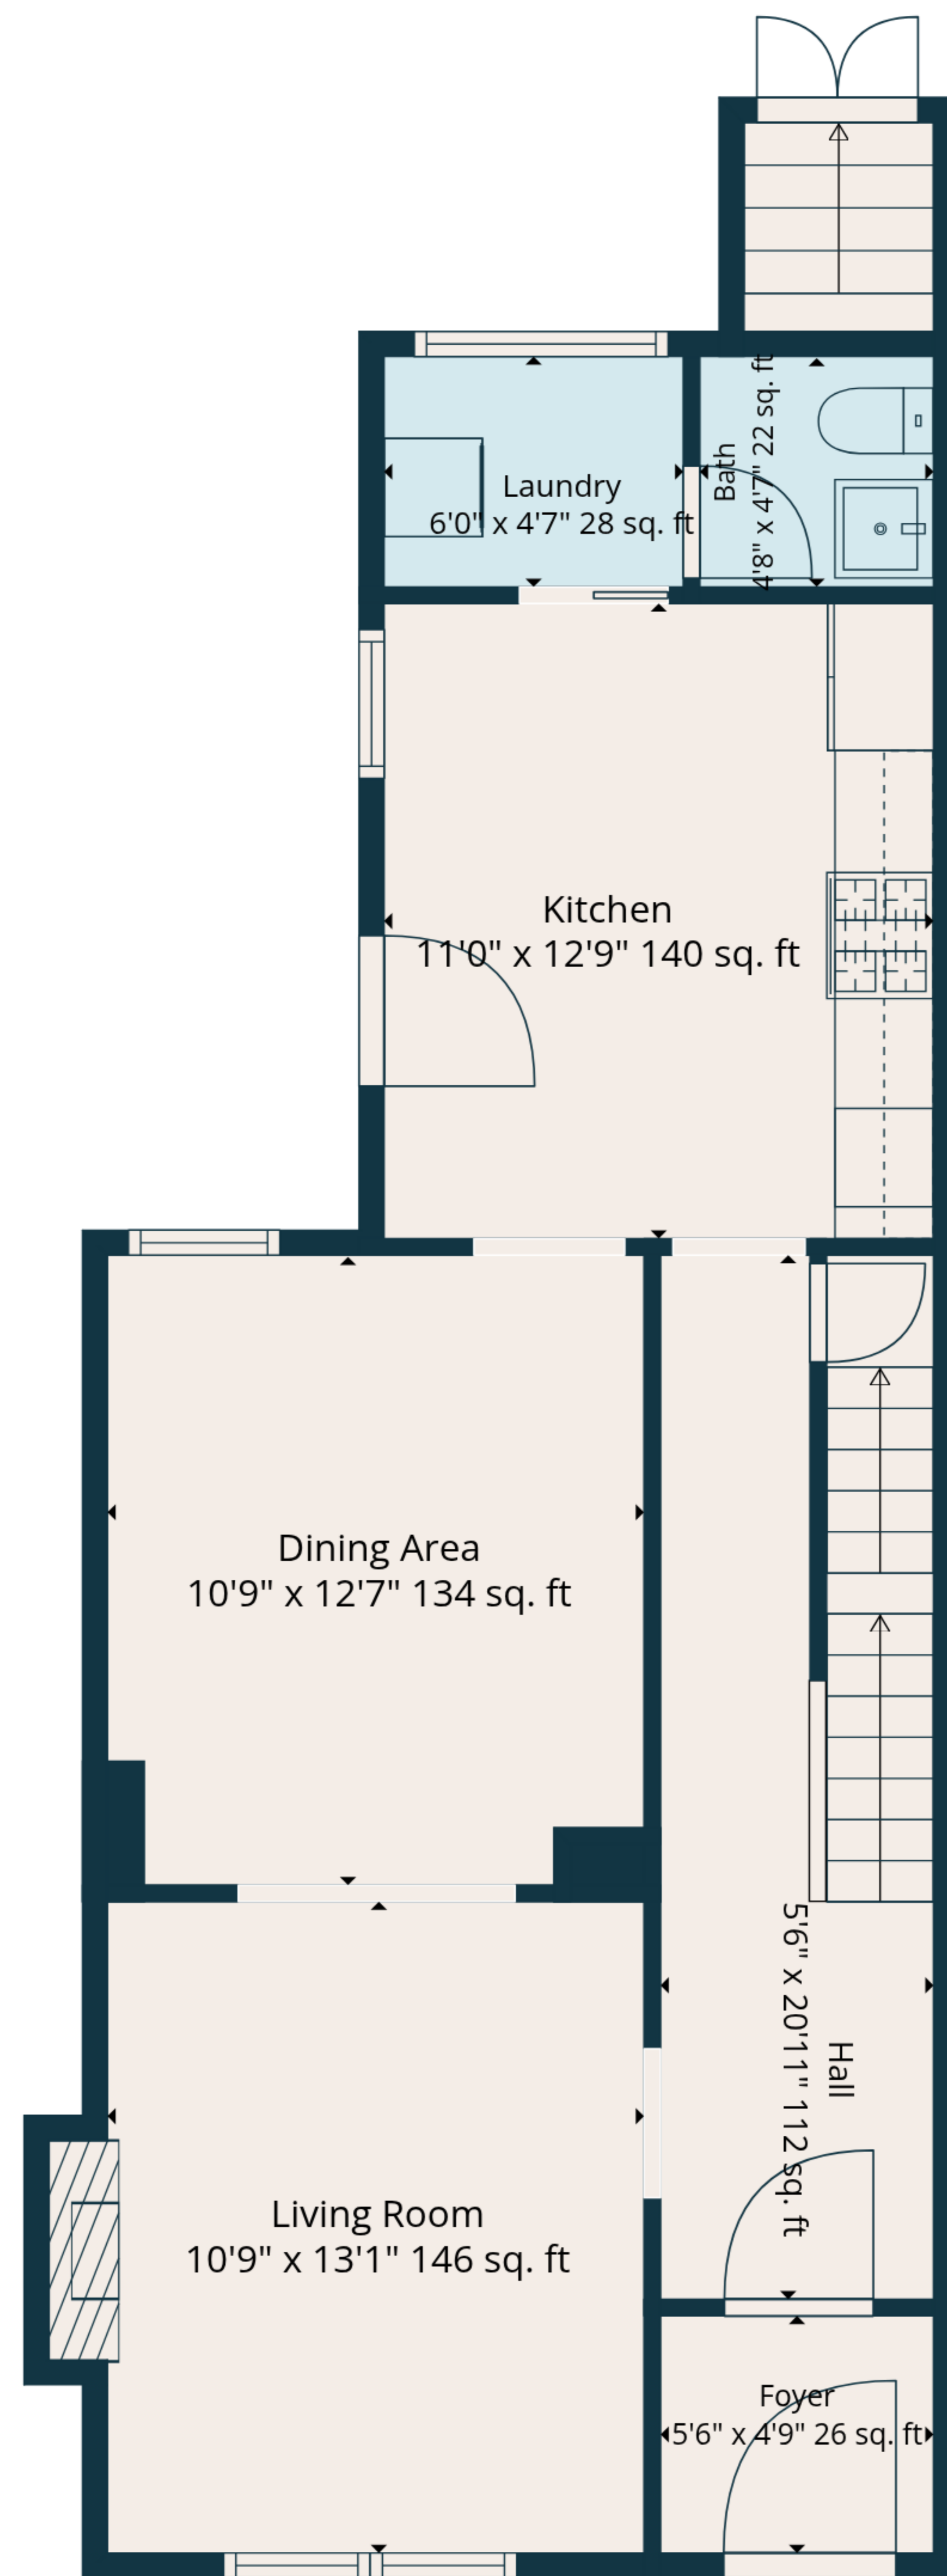

1st Floor

Total: 1650 sq. ft

Basement: 0 sq. Ft, 1st Floor: 632 sq. Ft, 2nd Floor: 629 sq. Ft, 3rd Floor: 389 sq. ft

Excluded Areas: Basement: 630 sq. Ft, Undefined: 33 sq. Ft, Fireplace: 5 sq. Ft,

Walls: 176 sq. ft