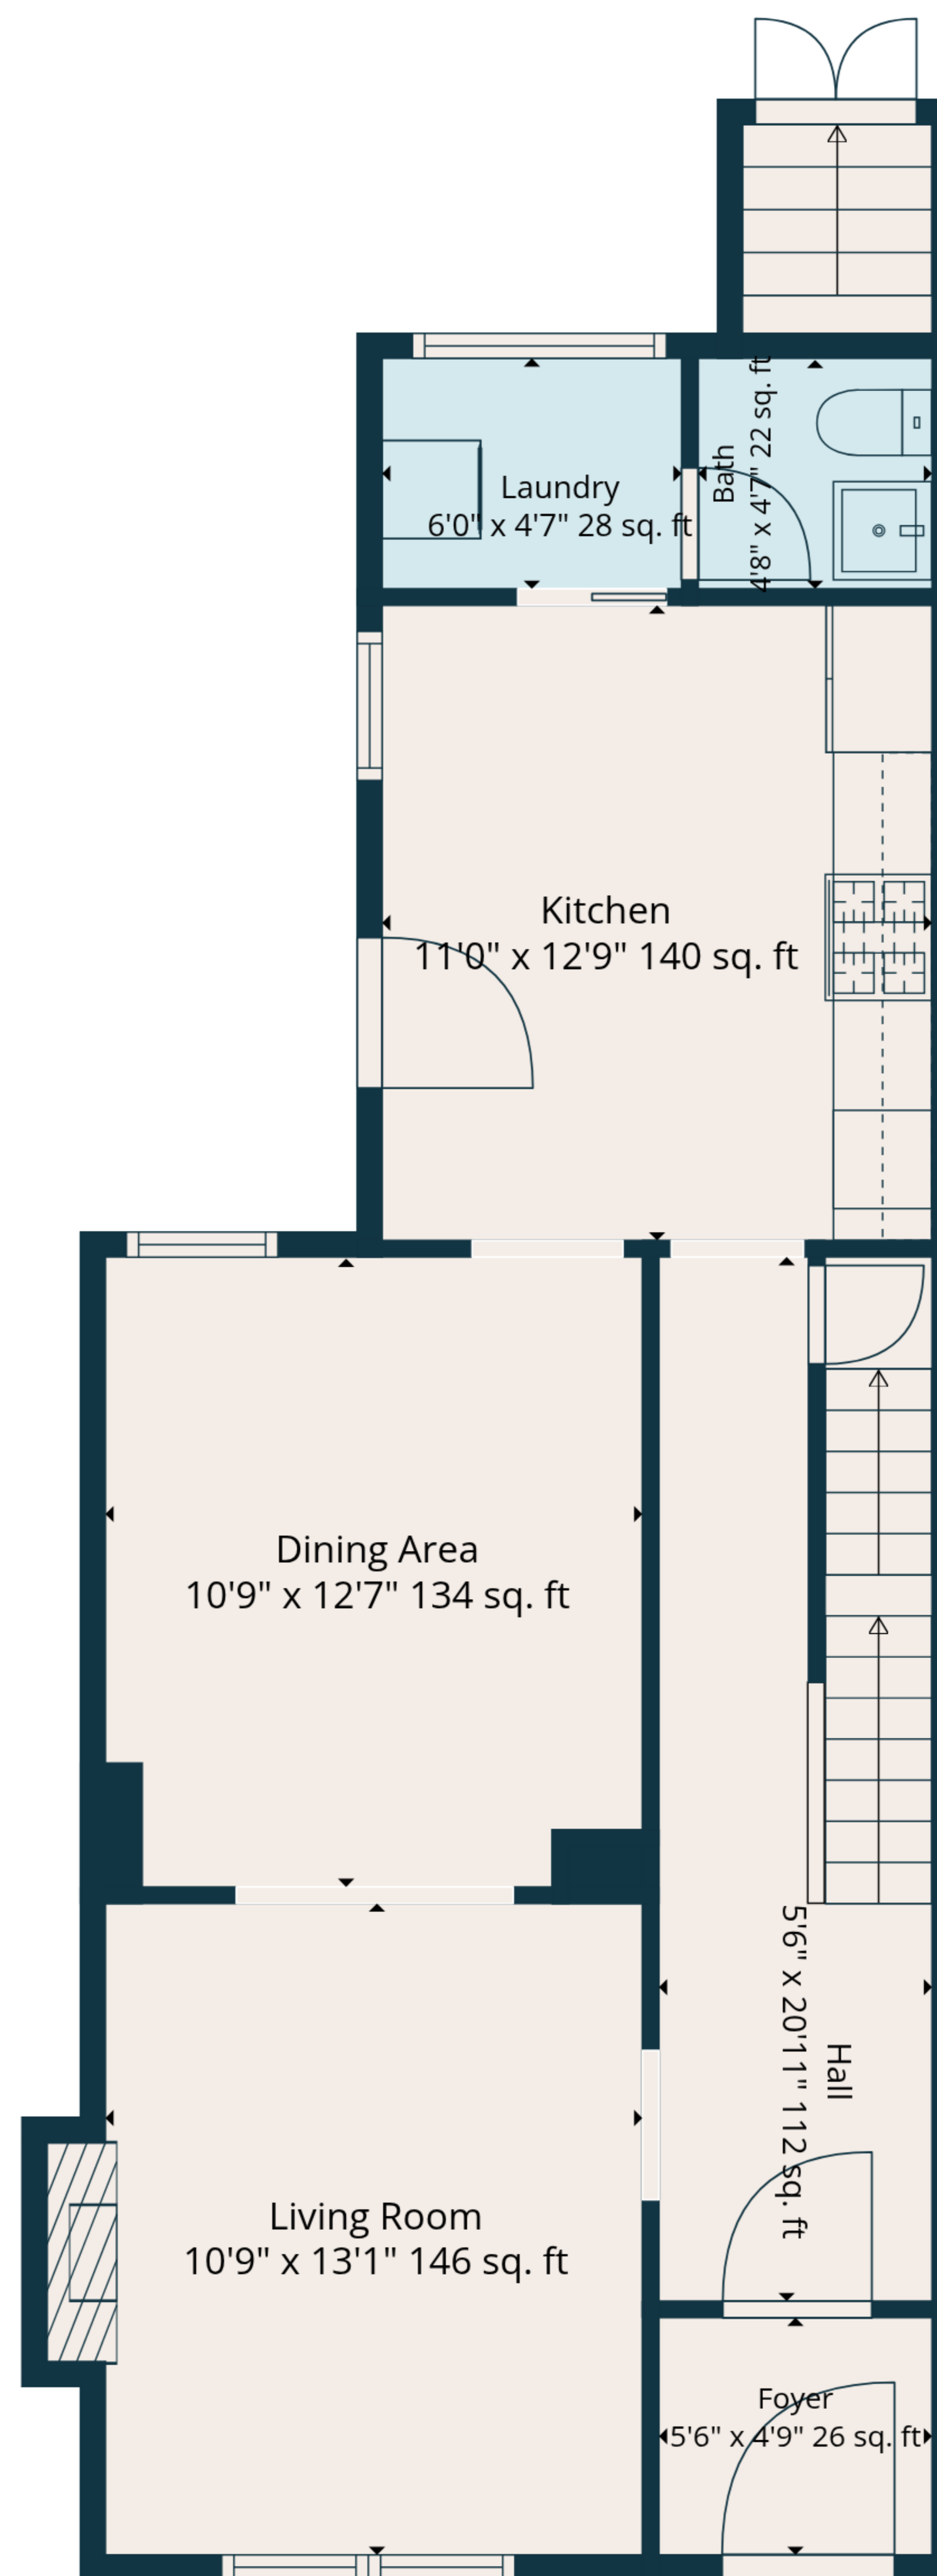

Total: 1650 sq. ft

Basement: 0 sq. Ft, 1st Floor: 632 sq. Ft, 2nd Floor: 629 sq. Ft, 3rd Floor: 389 sq. ft

Excluded Areas: Basement: 630 sq. Ft, Undefined: 33 sq. Ft, Fireplace: 5 sq. Ft,

Walls: 176 sq. ft