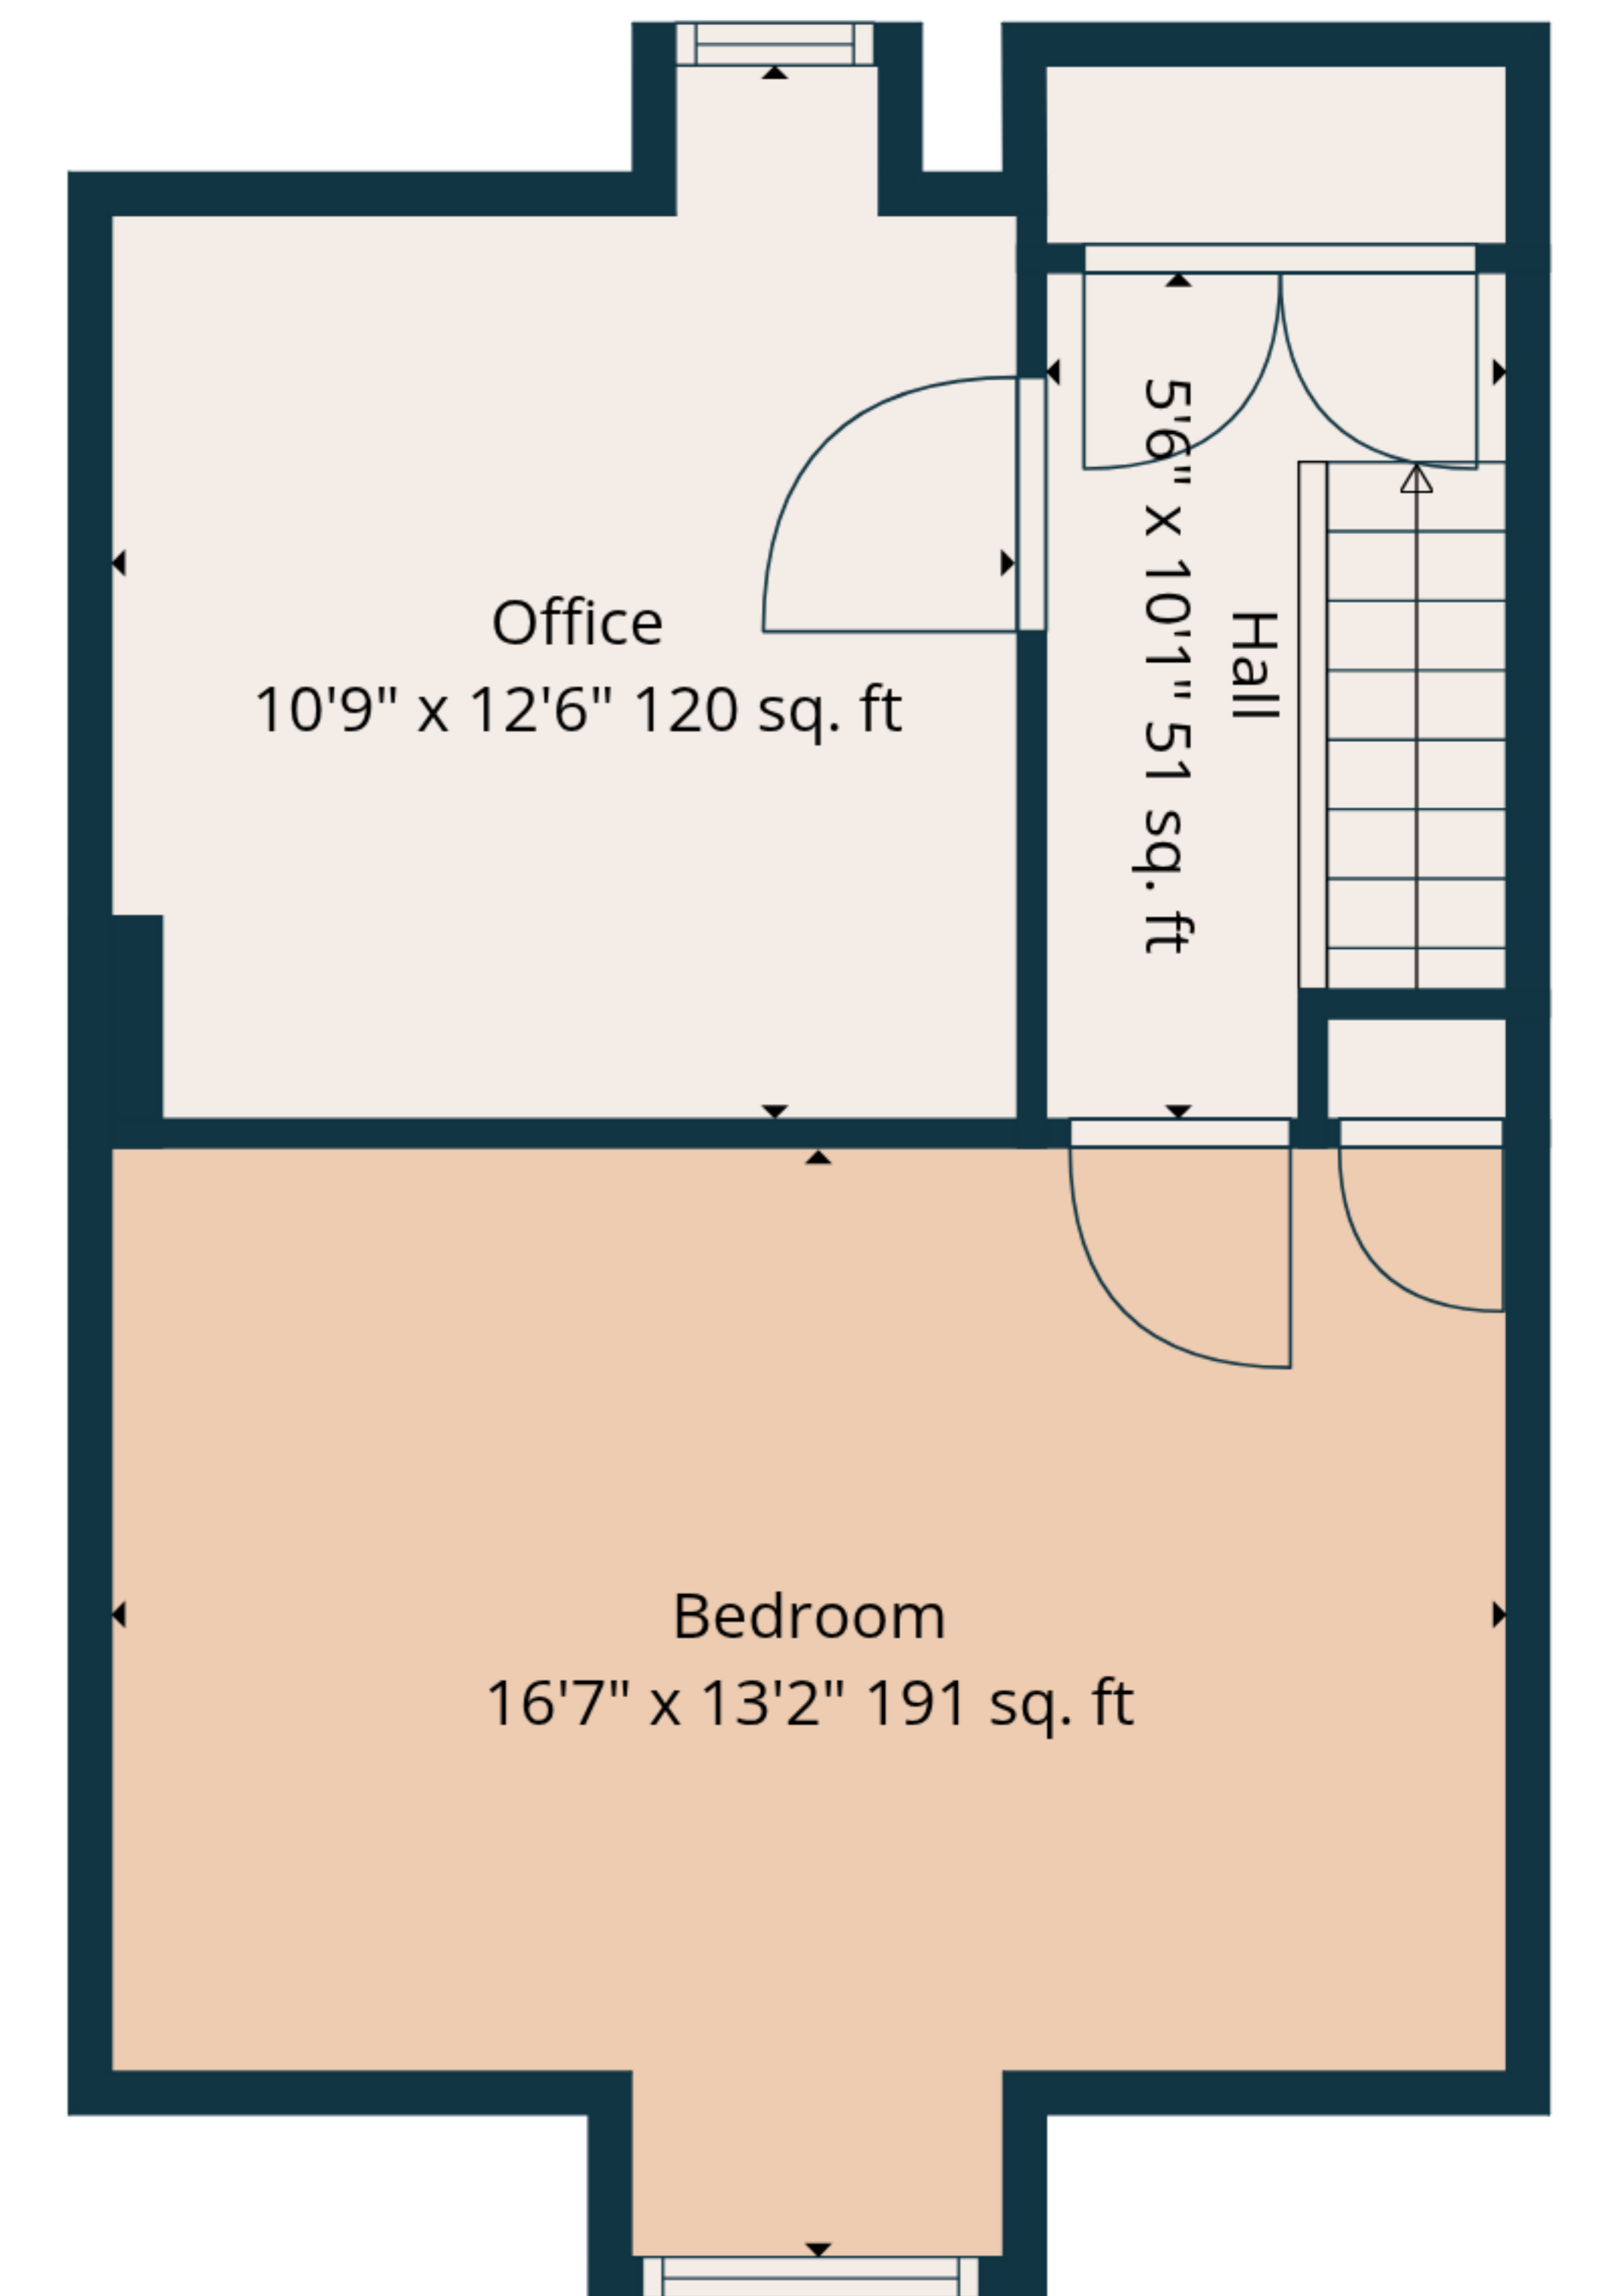

3rd Floor

Total: 1650 sq. ft

Basement: 0 sq. Ft, 1st Floor: 632 sq. Ft, 2nd Floor: 629 sq. Ft, 3rd Floor: 389 sq. ft

Excluded Areas: Basement: 630 sq. Ft, Undefined: 33 sq. Ft, Fireplace: 5 sq. Ft,

Walls: 176 sq. ft