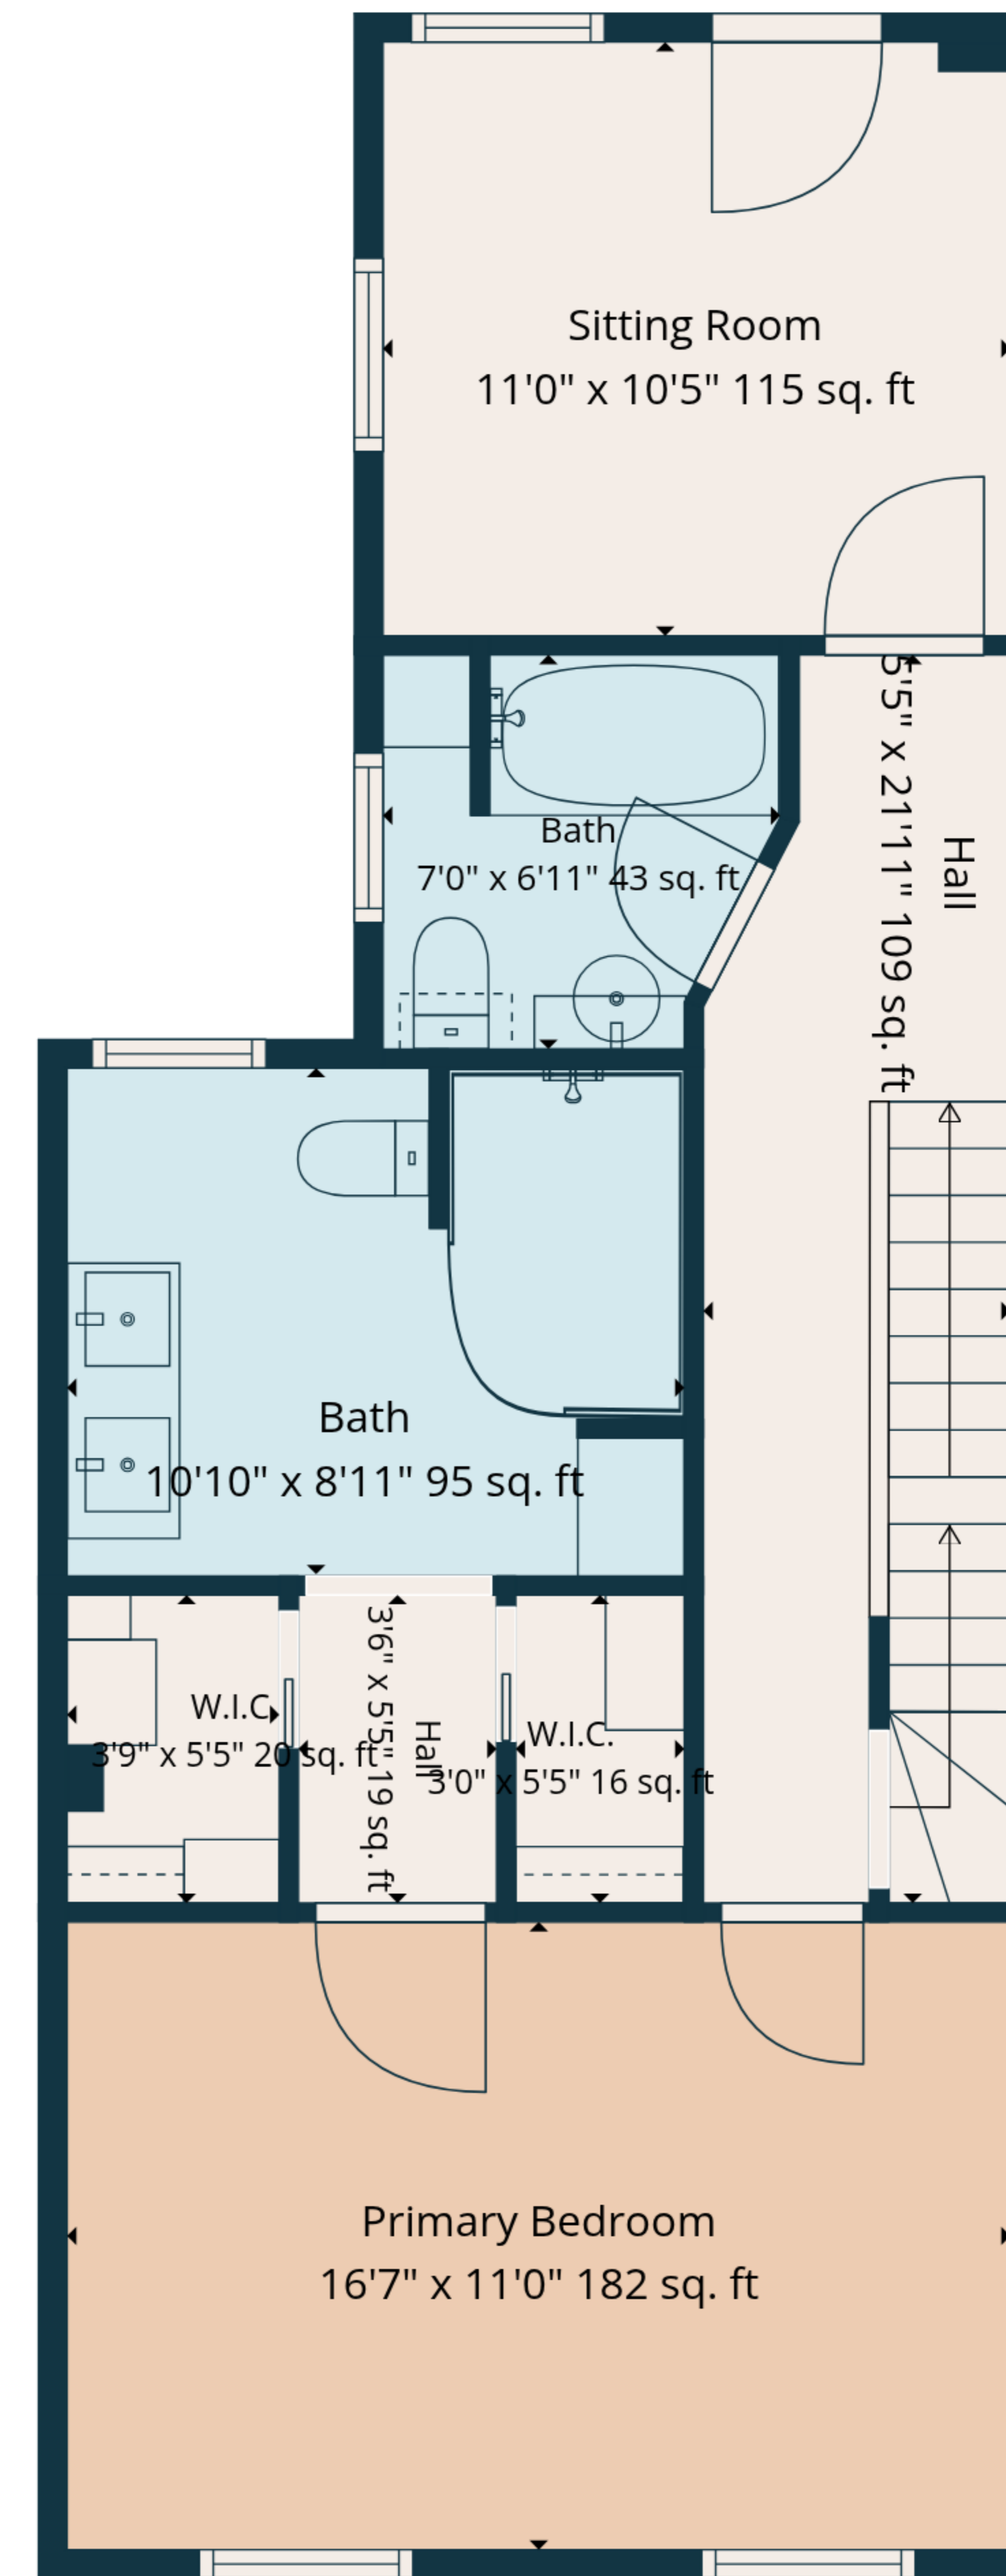

2nd Floor

Total: 1650 sq. ft

Basement: 0 sq. Ft, 1st Floor: 632 sq. Ft, 2nd Floor: 629 sq. Ft, 3rd Floor: 389 sq. ft

Excluded Areas: Basement: 630 sq. Ft, Undefined: 33 sq. Ft, Fireplace: 5 sq. Ft,

Walls: 176 sq. ft