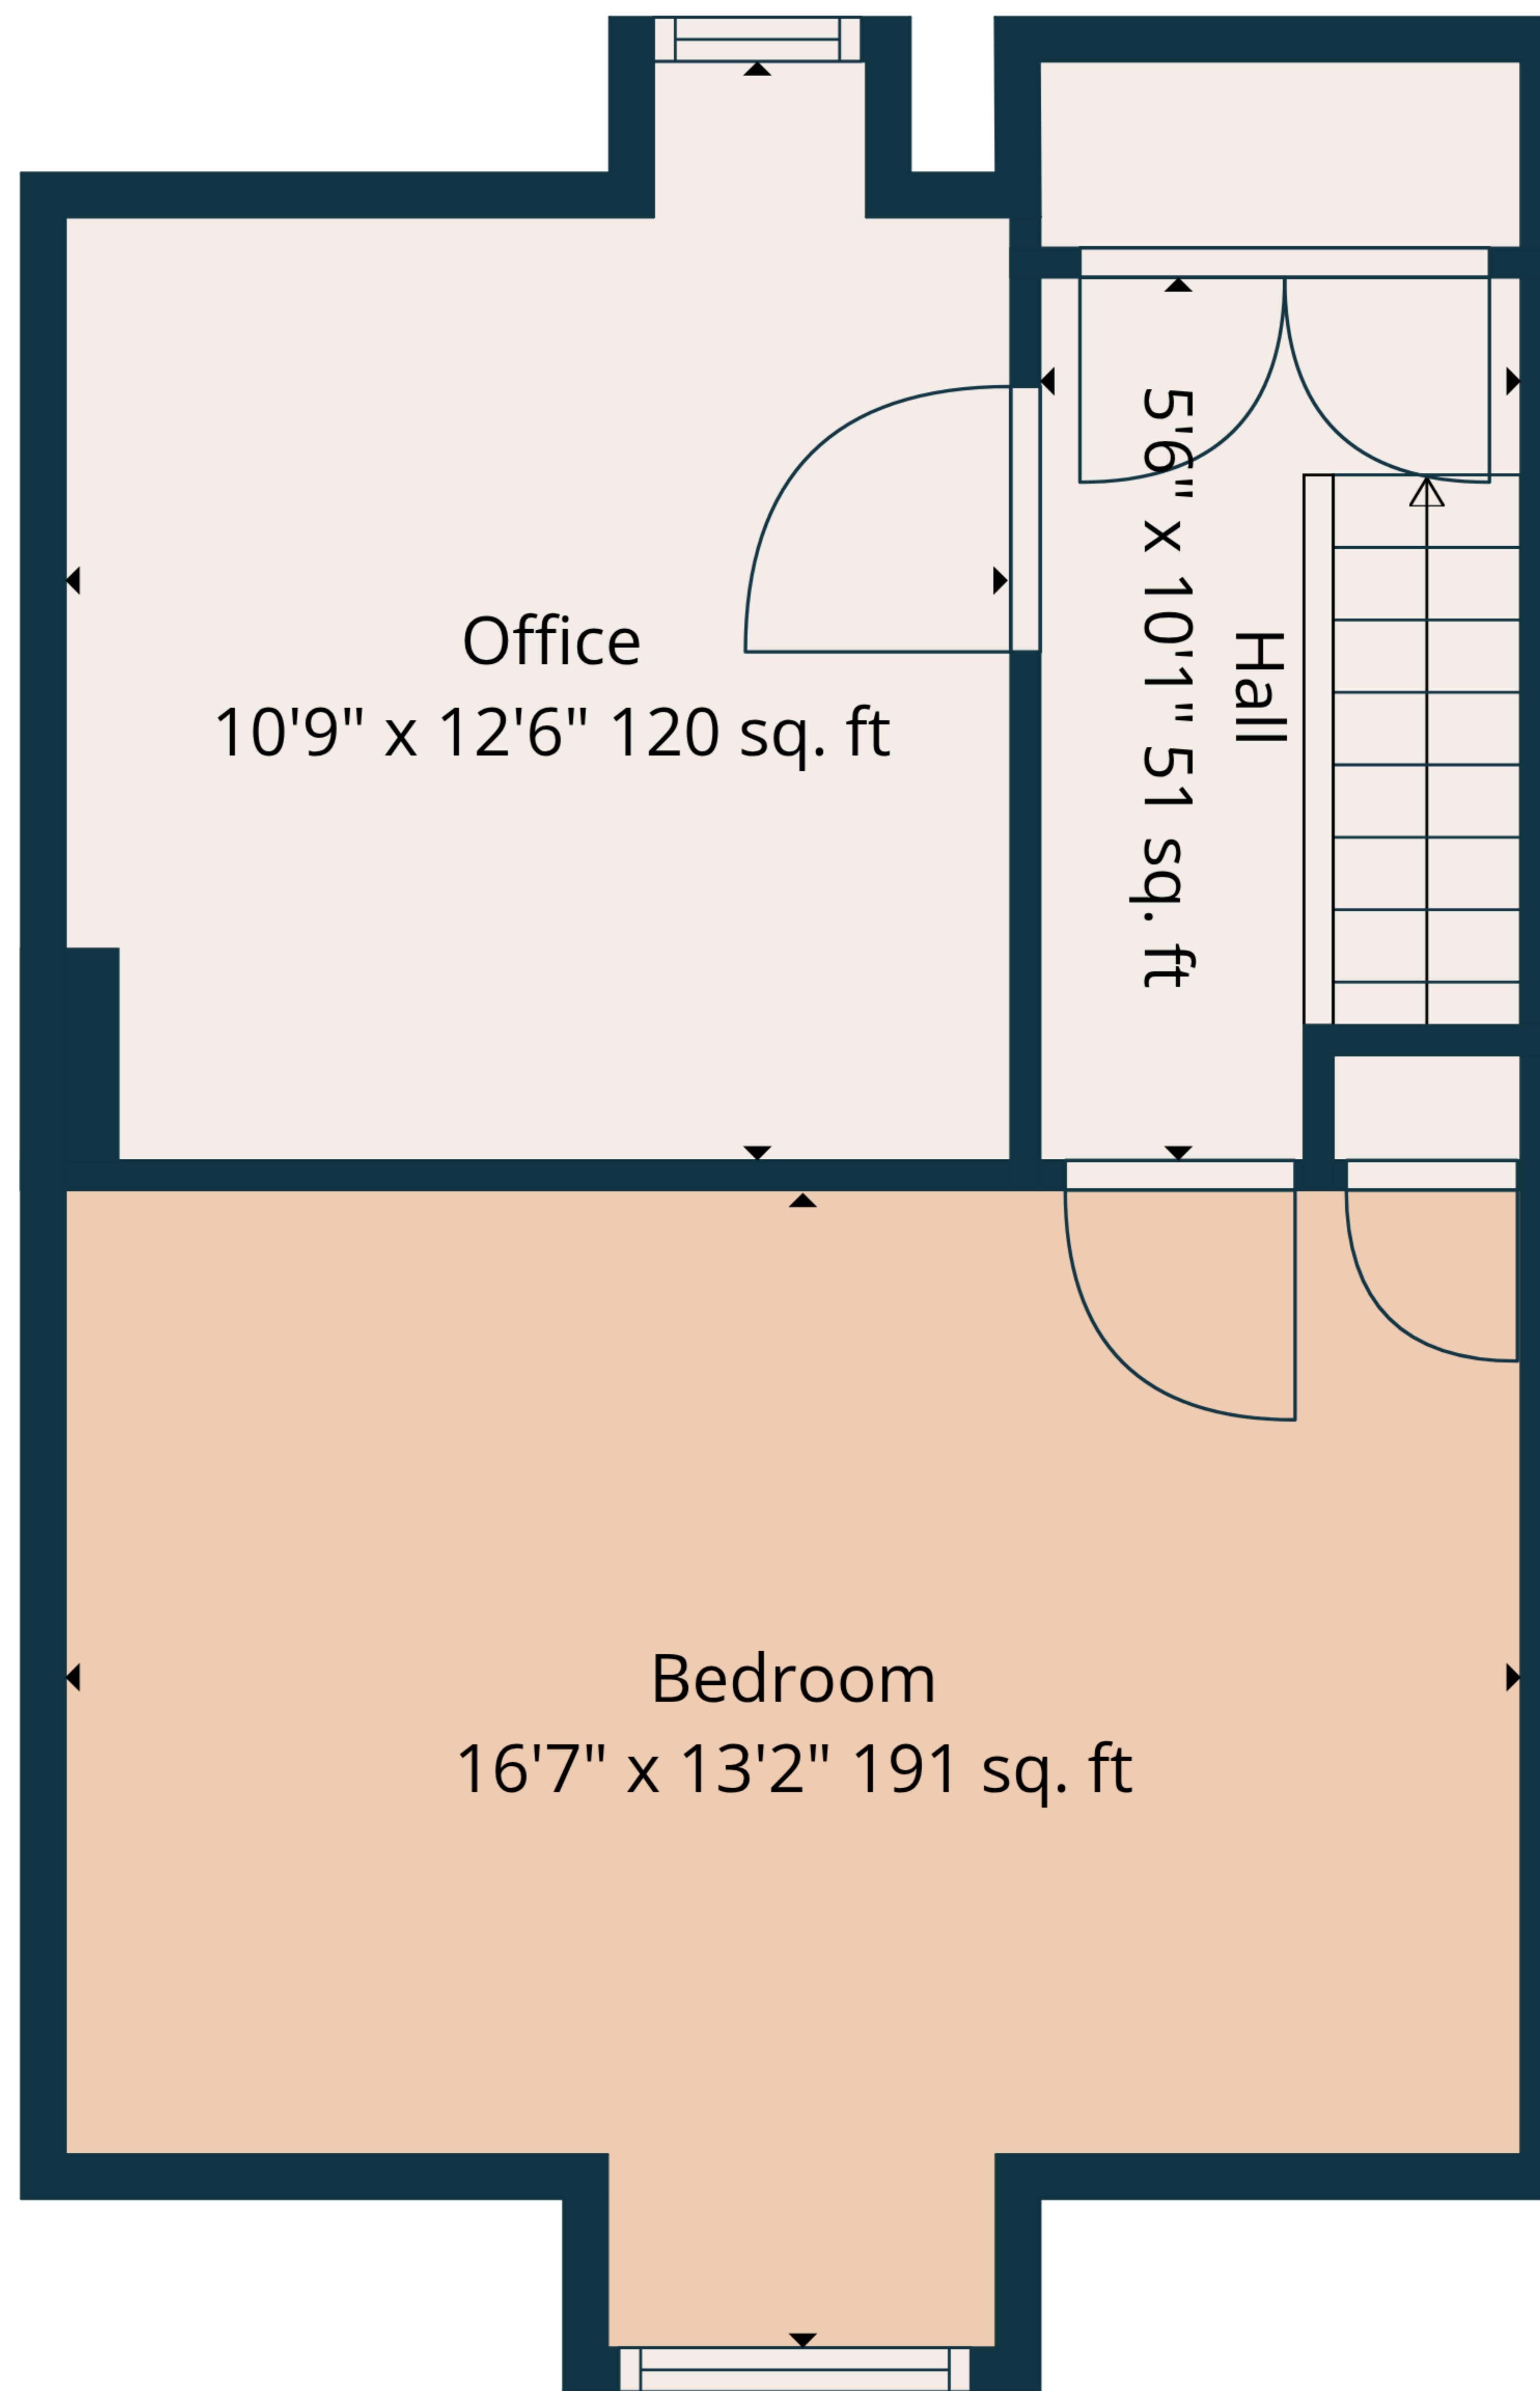

Total: 1650 sq. ft

Basement: 0 sq. Ft, 1st Floor: 632 sq. Ft, 2nd Floor: 629 sq. Ft, 3rd Floor: 389 sq. ft

Excluded Areas: Basement: 630 sq. Ft, Undefined: 33 sq. Ft, Fireplace: 5 sq. Ft,

Walls: 176 sq. ft