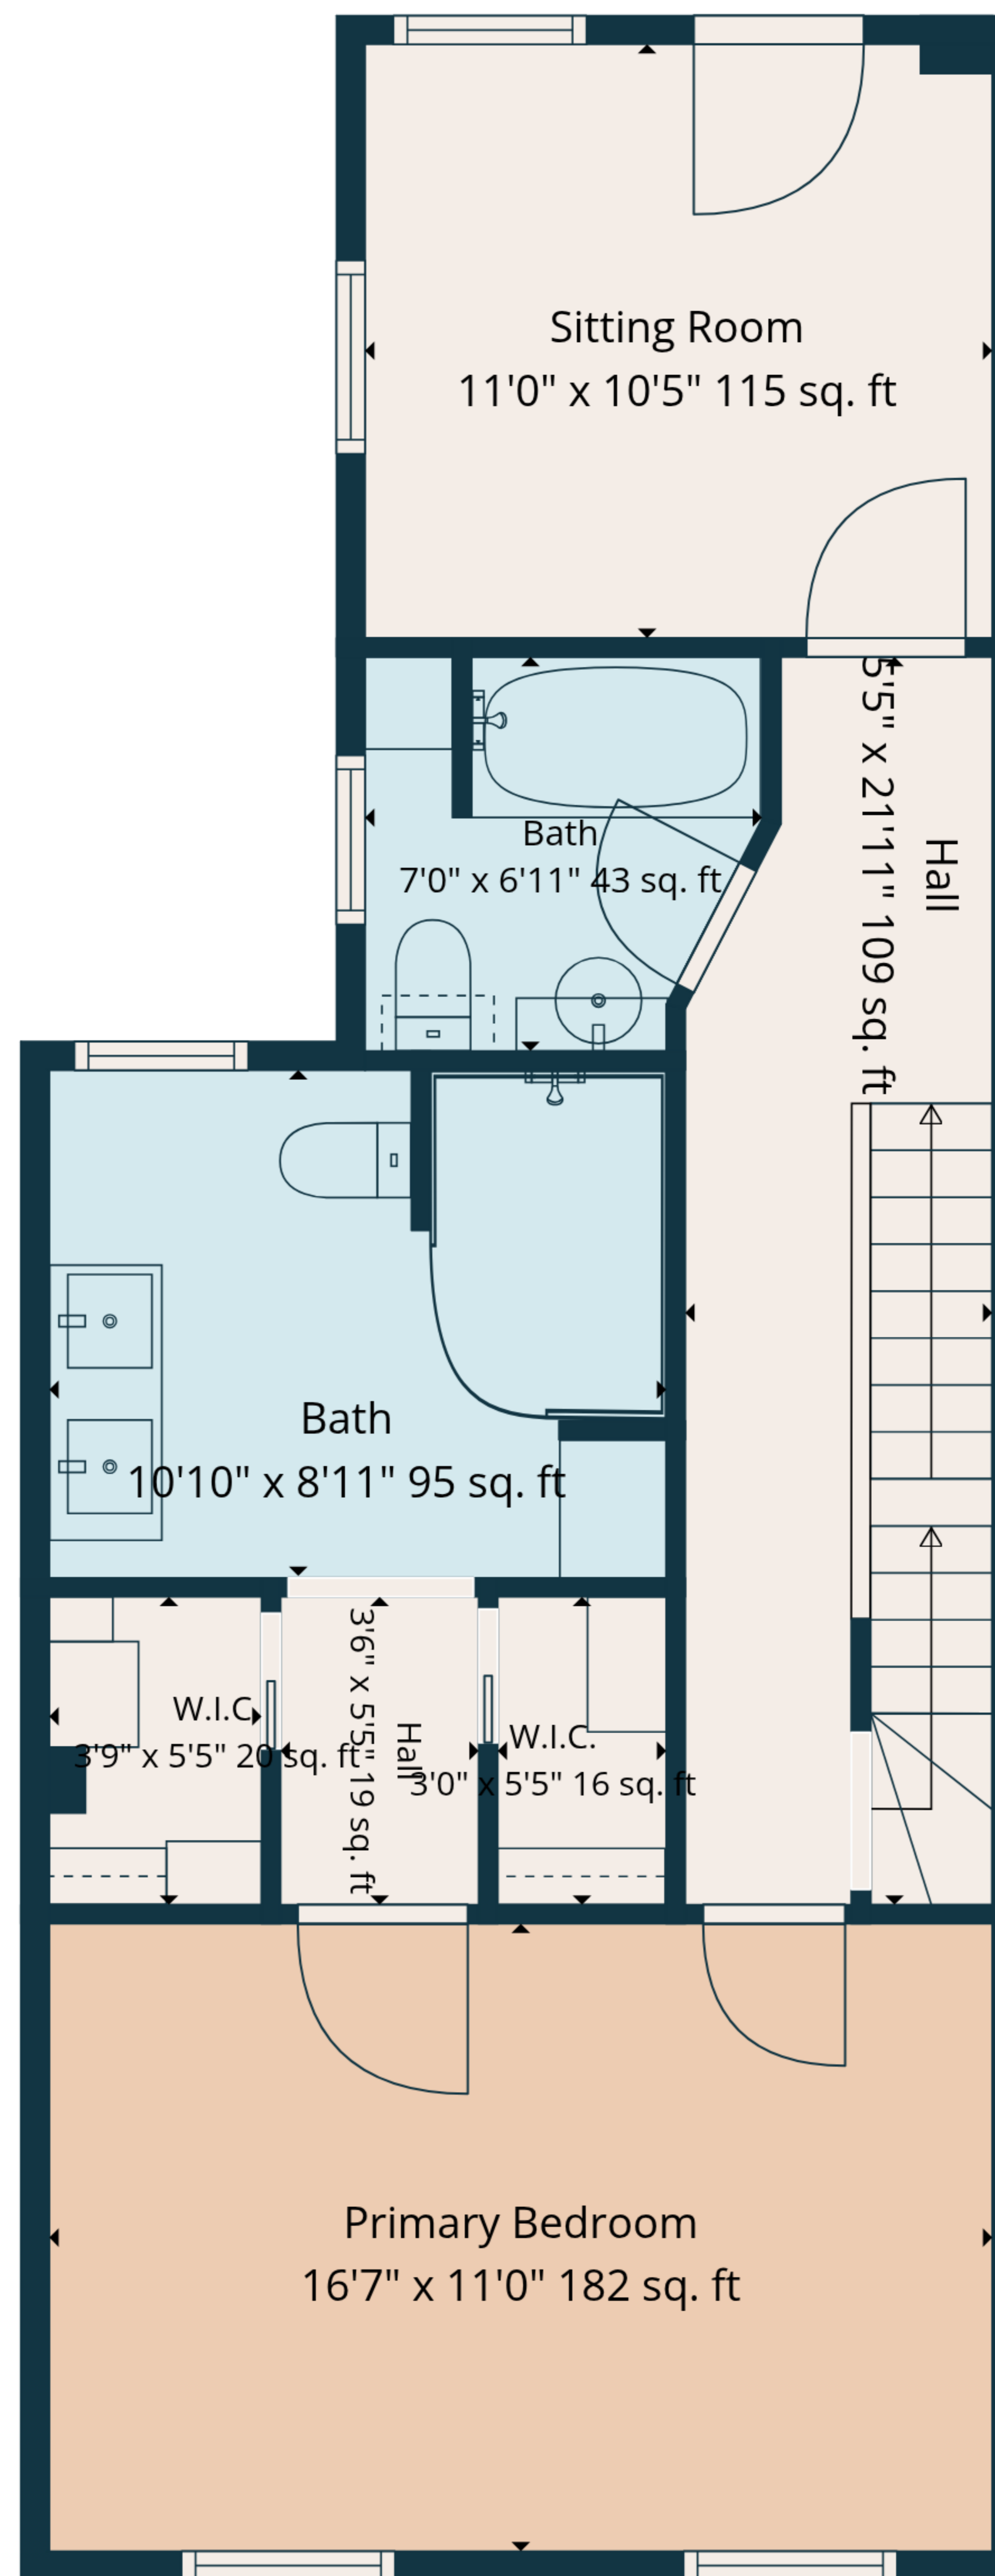

Total: 1650 sq. ft

Basement: 0 sq. Ft, 1st Floor: 632 sq. Ft, 2nd Floor: 629 sq. Ft, 3rd Floor: 389 sq. ft

Excluded Areas: Basement: 630 sq. Ft, Undefined: 33 sq. Ft, Fireplace: 5 sq. Ft,

Walls: 176 sq. ft