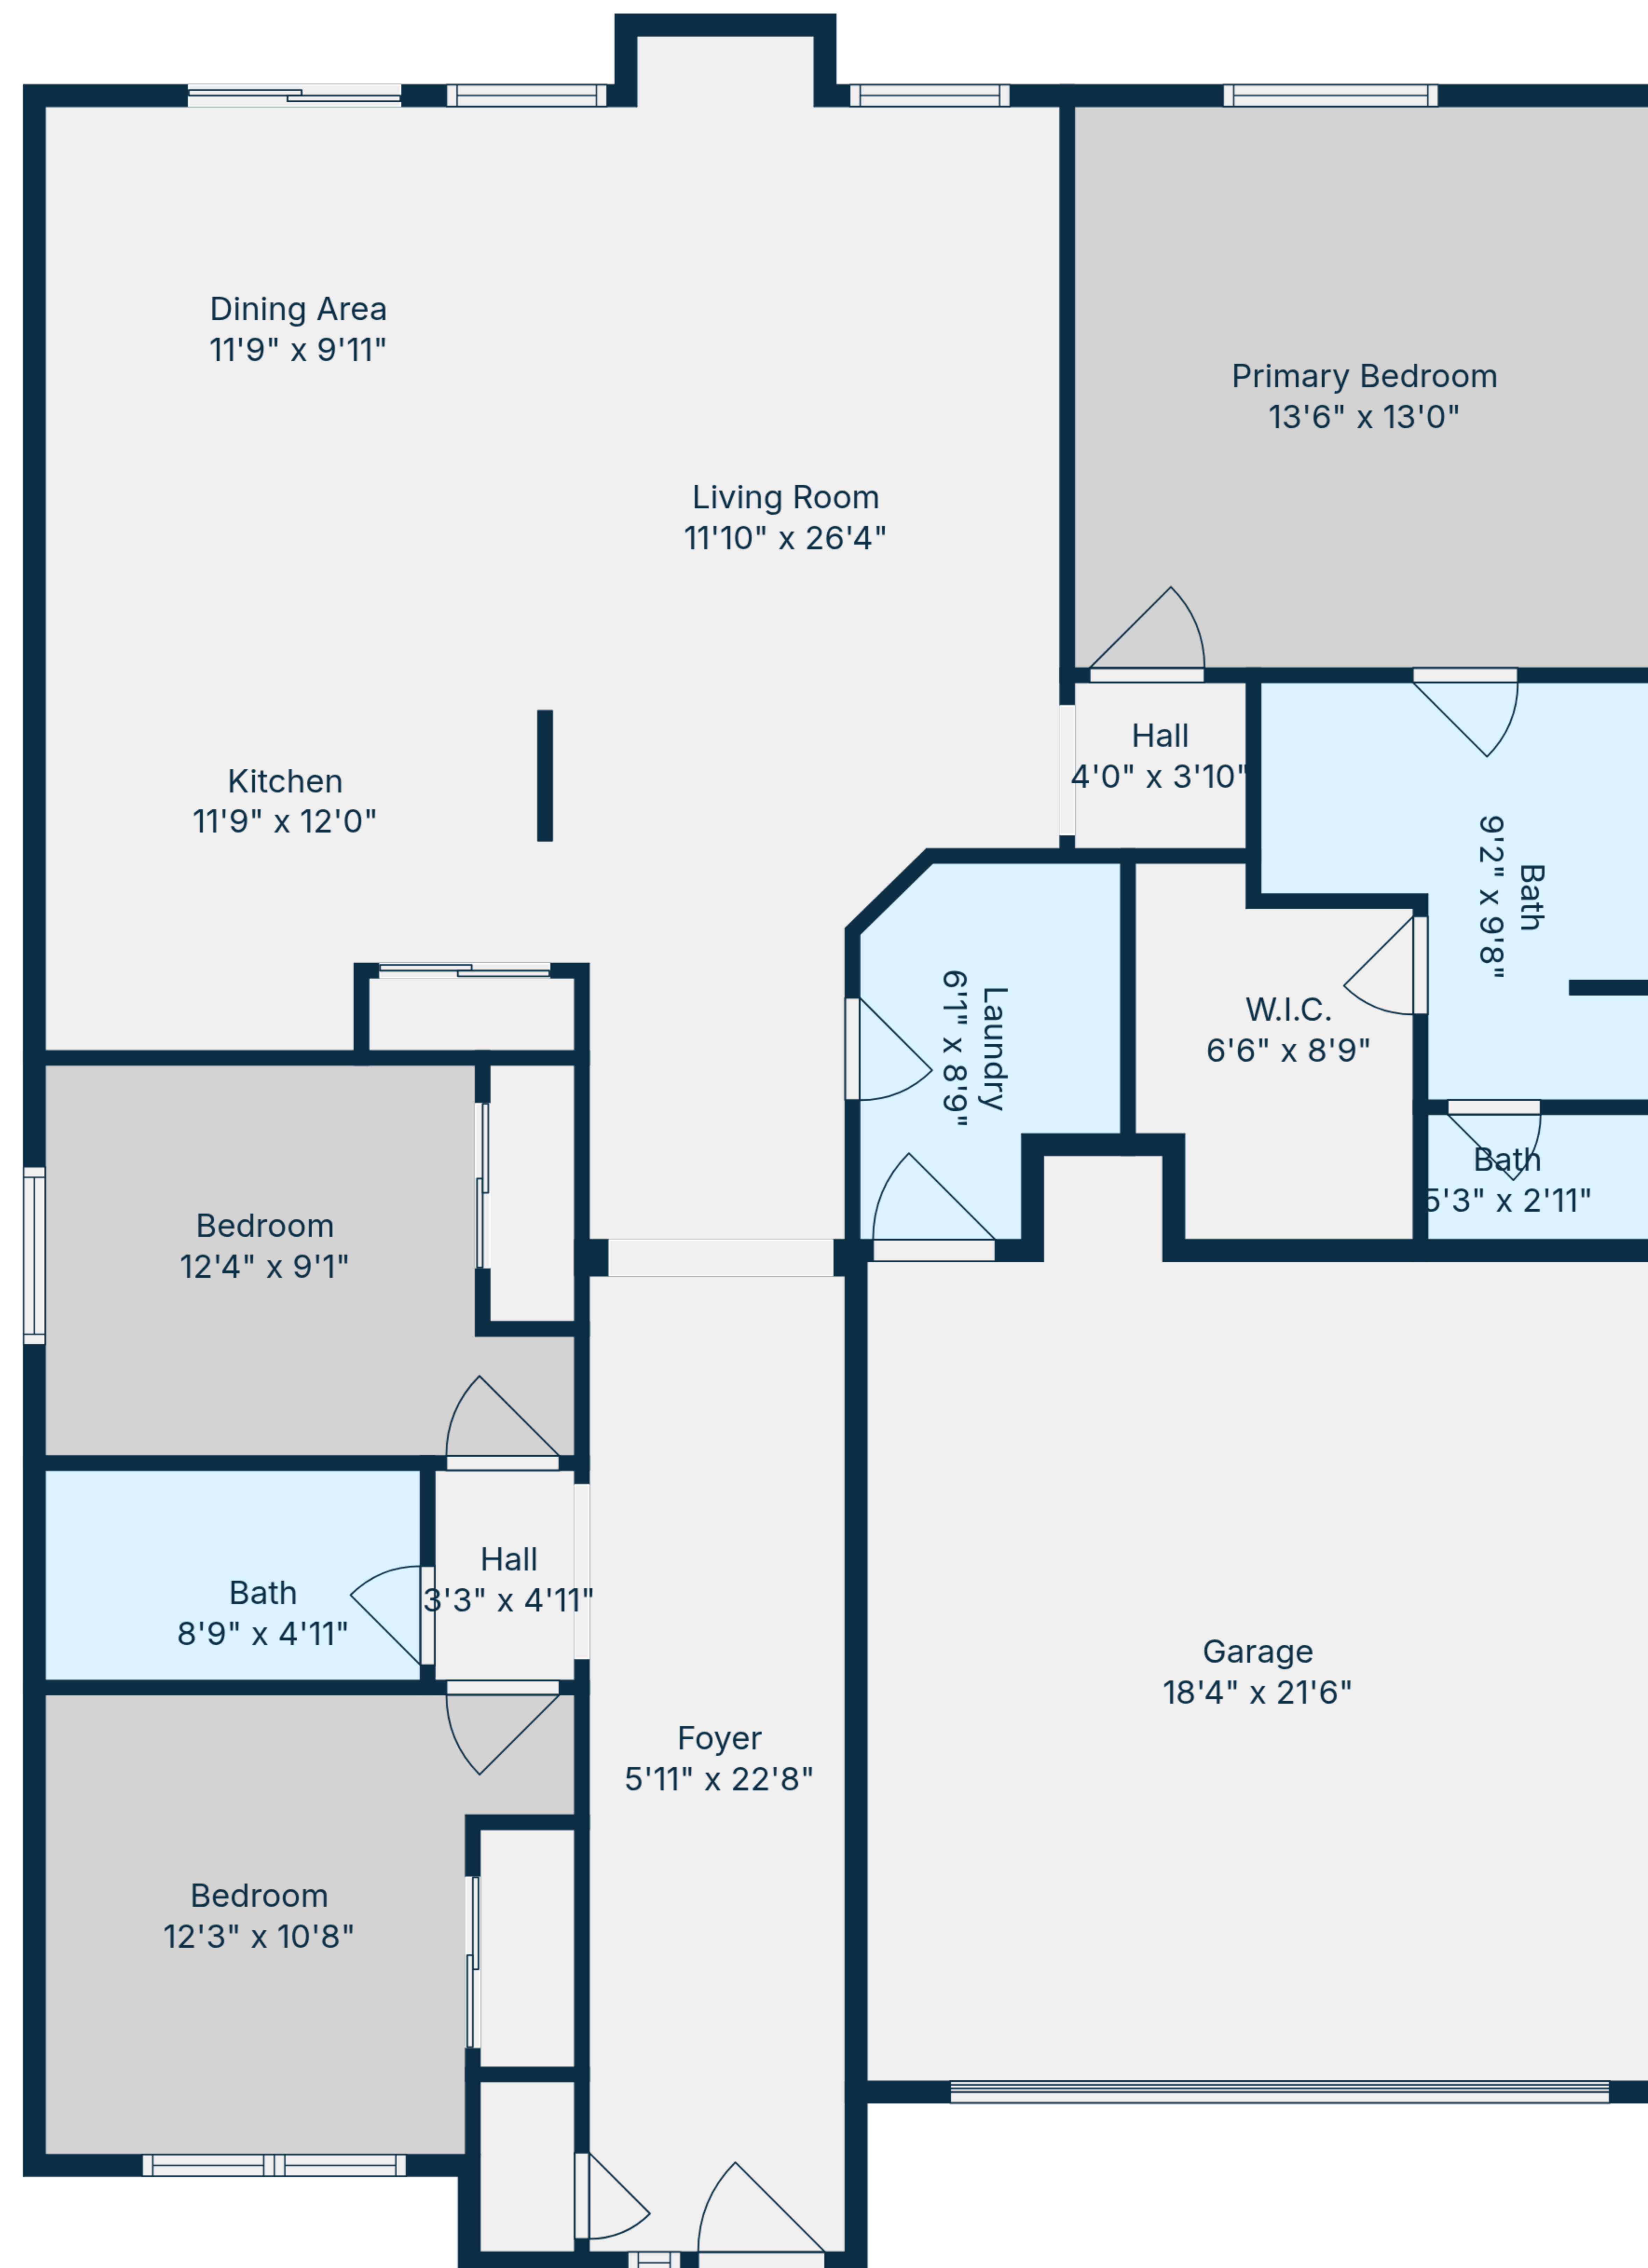

Total: 1393 sq. ft

1st Floor: 1393 sq. ft

Excluded Areas: Garage: 356 sq. Ft, Fireplace: 8 sq. Ft, Walls: 107 sq. ft

Total: 1393 sq. ft

1st Floor: 1393 sq. ft

Excluded Areas: Garage: 356 sq. Ft, Fireplace: 8 sq. Ft, Walls: 107 sq. ft