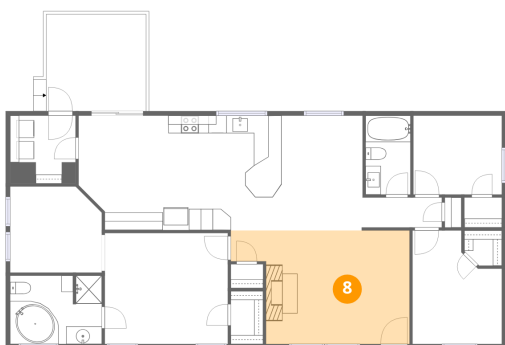

8 Floor 1 - Living Room

Dimensions: 20'2" x 12'9"
Area: 258 sq. ft
Counted as living area: Yes

Heated: Yes
Finished: Yes
Enclosed: Yes
Contiguous: Yes
Permitted: Yes
Wet space: No
Addition: No
Conversion: No