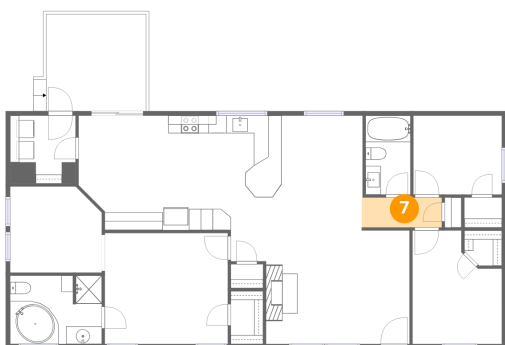

## 7 Floor 1 - Hall

Dimensions: 9'0" x 3'4"  
Area: 30 sq. ft  
Counted as living area: Yes

Heated: Yes  
Finished: Yes  
Enclosed: Yes  
Contiguous: Yes  
Permitted: Yes  
Wet space: No  
Addition: No  
Conversion: No