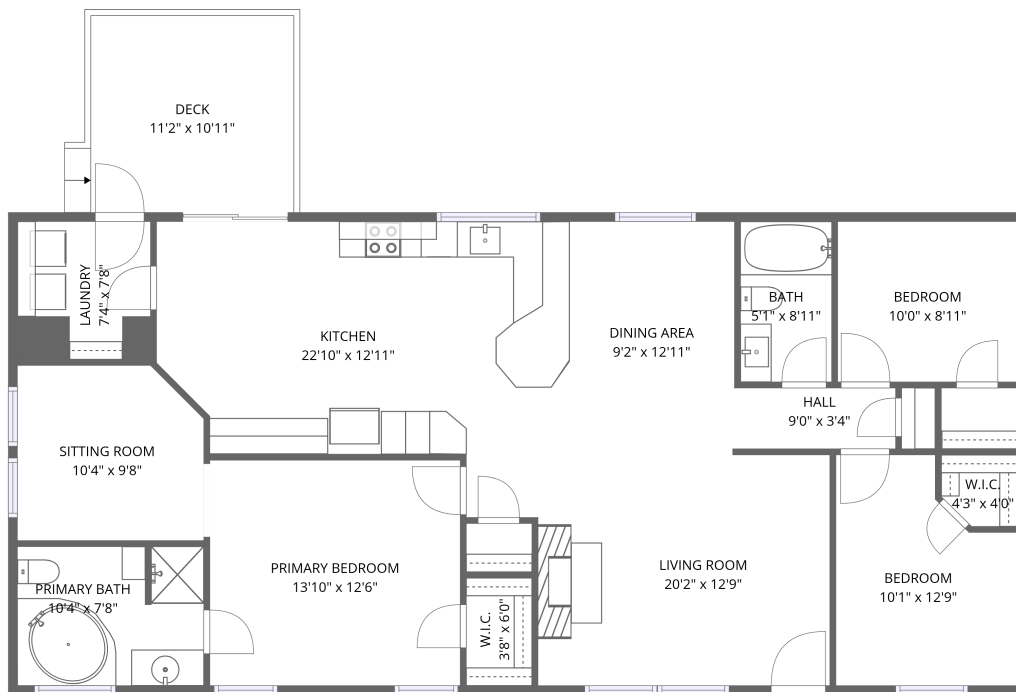

## Home data report

**16 Longbranch Drive, Martinsburg, Berkeley County, West Virginia, United States, 25405**

1st floor

**Total Area: 1425 sq. ft**

1st Floor: 1425 sq. ft

Excluded: Deck 128 sq. ft, Walls: 82 sq. ft