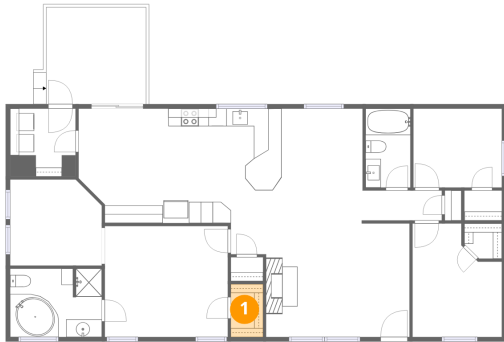

16 Longbranch Drive, Martinsburg, Berkeley County, West Virginia, United States, 25405

1 Floor 1 - W.I.C.

Dimensions: 3'8" x 6'0"
Area: 22 sq. ft
Counted as living area: Yes

Heated: Yes
Finished: Yes
Enclosed: Yes
Contiguous: Yes
Permitted: Yes
Wet space: No
Addition: No
Conversion: No