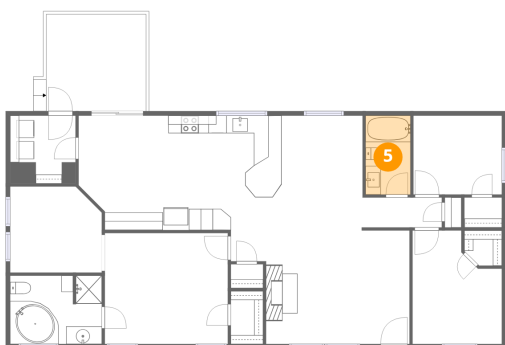

5 Floor 1 - Bath

Dimensions: 5'1" x 8'11"

Area: 45 sq. ft

Counted as living area: Yes

Heated: Yes

Finished: Yes

Enclosed: Yes

Contiguous: Yes

Permitted: Yes

Wet space: Yes

Addition: No

Conversion: No