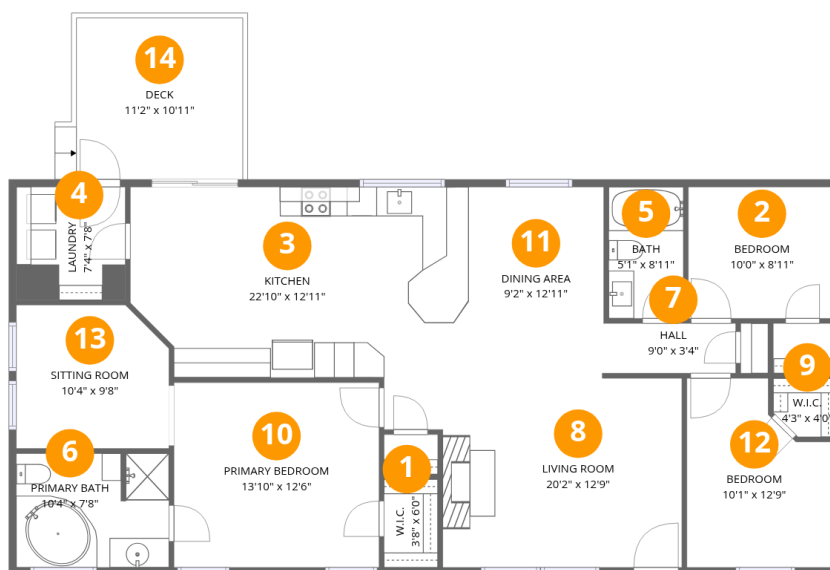

## Home data report

**16 Longbranch Drive, Martinsburg, Berkeley County, West Virginia, United States, 25405**

1st floor

**Total Area: 1425 sq. ft**

1st Floor: 1425 sq. ft

Excluded: Deck 128 sq. ft, Walls: 82 sq. ft

## Room dimensions

Floor 1

Total:1425sqft Excluded: 128sqft

| #  |                 | Dimensions      | sqft       | Counted as living area |
|----|-----------------|-----------------|------------|------------------------|
| 1  | W.I.C.          | 3'8" x 6'0"     | 22 sq. ft  | Yes                    |
| 2  | Bedroom         | 10'0" x 8'11"   | 89 sq. ft  | Yes                    |
| 3  | Kitchen         | 22'10" x 12'11" | 296 sq. ft | Yes                    |
| 4  | Laundry         | 7'4" x 7'8"     | 56 sq. ft  | Yes                    |
| 5  | Bath            | 5'1" x 8'11"    | 45 sq. ft  | Yes                    |
| 6  | Primary Bath    | 10'4" x 7'8"    | 80 sq. ft  | Yes                    |
| 7  | Hall            | 9'0" x 3'4"     | 30 sq. ft  | Yes                    |
| 8  | Living Room     | 20'2" x 12'9"   | 258 sq. ft | Yes                    |
| 9  | W.I.C.          | 4'3" x 4'0"     | 17 sq. ft  | Yes                    |
| 10 | Primary Bedroom | 13'10" x 12'6"  | 173 sq. ft | Yes                    |
| 11 | Dining Area     | 9'2" x 12'11"   | 118 sq. ft | Yes                    |

## 3 Floor 1 - Kitchen

Dimensions: 22'10" x 12'11"

Area: 296 sq. ft

Counted as living area: Yes

Heated: Yes

Finished: Yes

Enclosed: Yes

Contiguous: Yes

11 Floor 1 - Dining Area

Dimensions: 9'2" x 12'11"  
Area: 118 sq. ft  
Counted as living area: Yes

Heated: Yes  
Finished: Yes  
Enclosed: Yes  
Contiguous: Yes  
Permitted: Yes  
Wet space: No  
Addition: No  
Conversion: No