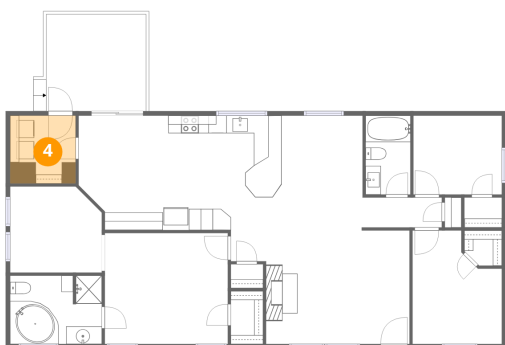

4 Floor 1 - Laundry

Dimensions: 7'4" x 7'8"

Area: 56 sq. ft

Counted as living area: Yes

Heated: Yes

Finished: Yes

Enclosed: Yes

Contiguous: Yes

Permitted: Yes

Wet space: No

Addition: No

Conversion: No