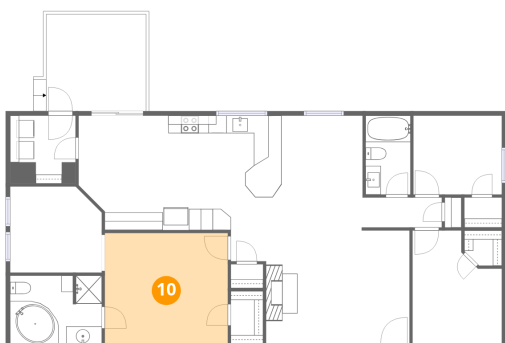

10 Floor 1 - Primary Bedroom

Dimensions: 13'10" x 12'6"
Area: 173 sq. ft
Counted as living area: Yes

Heated: Yes
Finished: Yes
Enclosed: Yes
Contiguous: Yes
Permitted: Yes
Wet space: No
Addition: No
Conversion: No