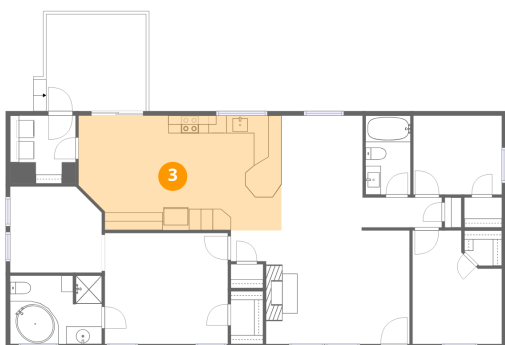

**2** Floor 1 - Bedroom

---

Dimensions: 10'0" x 8'11"  
Area: 89 sq. ft  
Counted as living area: Yes

Heated: Yes  
Finished: Yes  
Enclosed: Yes  
Contiguous: Yes  
Permitted: Yes  
Wet space: No  
Addition: No  
Conversion: No

## 3 Floor 1 - Kitchen

Dimensions: 22'10" x 12'11"

Area: 296 sq. ft

Counted as living area: Yes

Heated: Yes

Finished: Yes

Enclosed: Yes

Contiguous: Yes