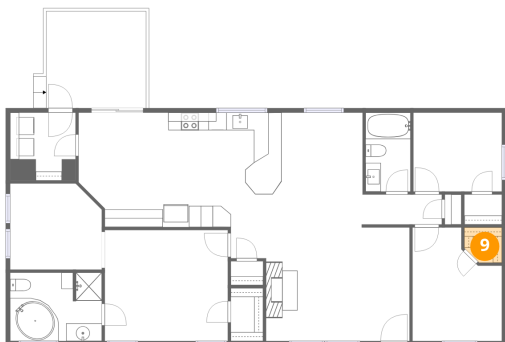

16 Longbranch Drive, Martinsburg, Berkeley County, West Virginia, United States, 25405

9 Floor 1 - W.I.C.

Dimensions: 4'3" x 4'0"
Area: 17 sq. ft
Counted as living area: Yes

Heated: Yes
Finished: Yes
Enclosed: Yes
Contiguous: Yes
Permitted: Yes
Wet space: No
Addition: No
Conversion: No