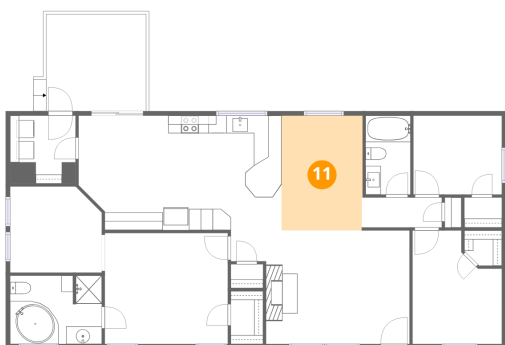

11 Floor 1 - Dining Area

Dimensions: 9'2" x 12'11"
Area: 118 sq. ft
Counted as living area: Yes

Heated: Yes
Finished: Yes
Enclosed: Yes
Contiguous: Yes
Permitted: Yes
Wet space: No
Addition: No
Conversion: No