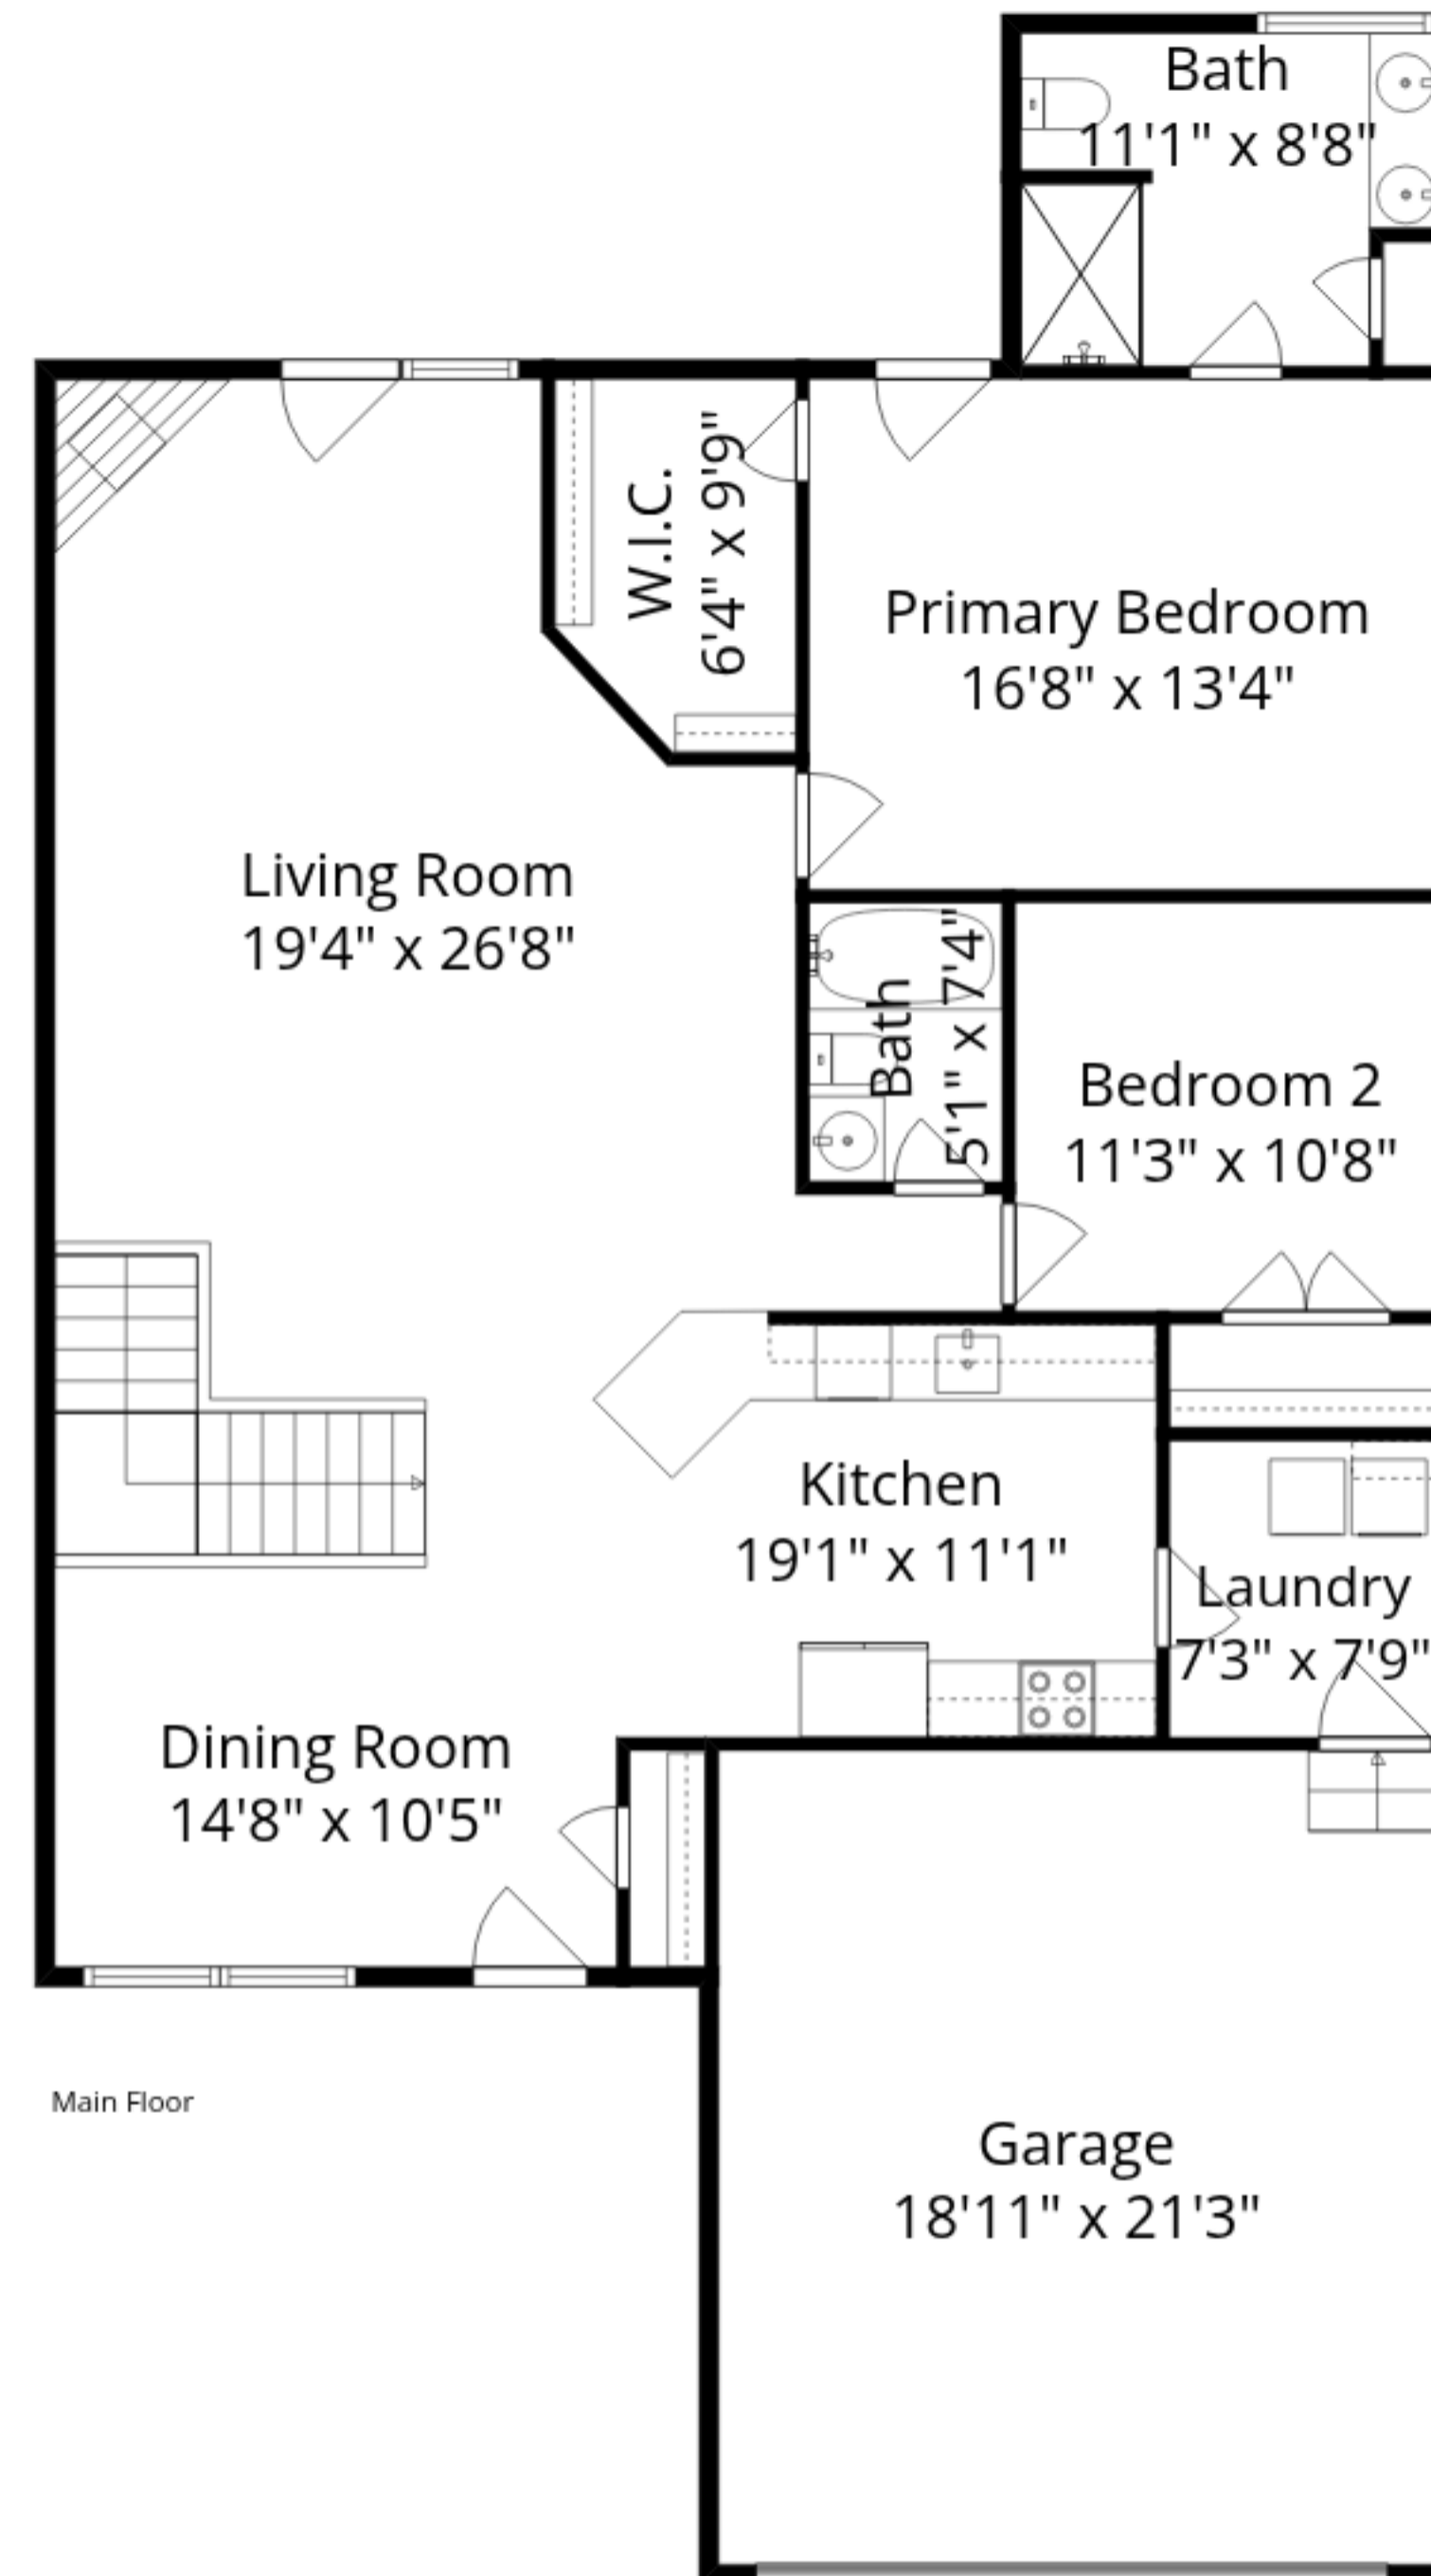

Total GLA: 1652 sq. ft | Total: 3580 sq. ft
 Lower floor: 79 sq. ft (Excluded areas 1496 sq. ft)
 Main floor: 1573 sq. ft (Excluded areas 432 sq. ft)

Sizes And Dimensions Are Approximate. Actual May Vary.

Lower Floor

Main Floor