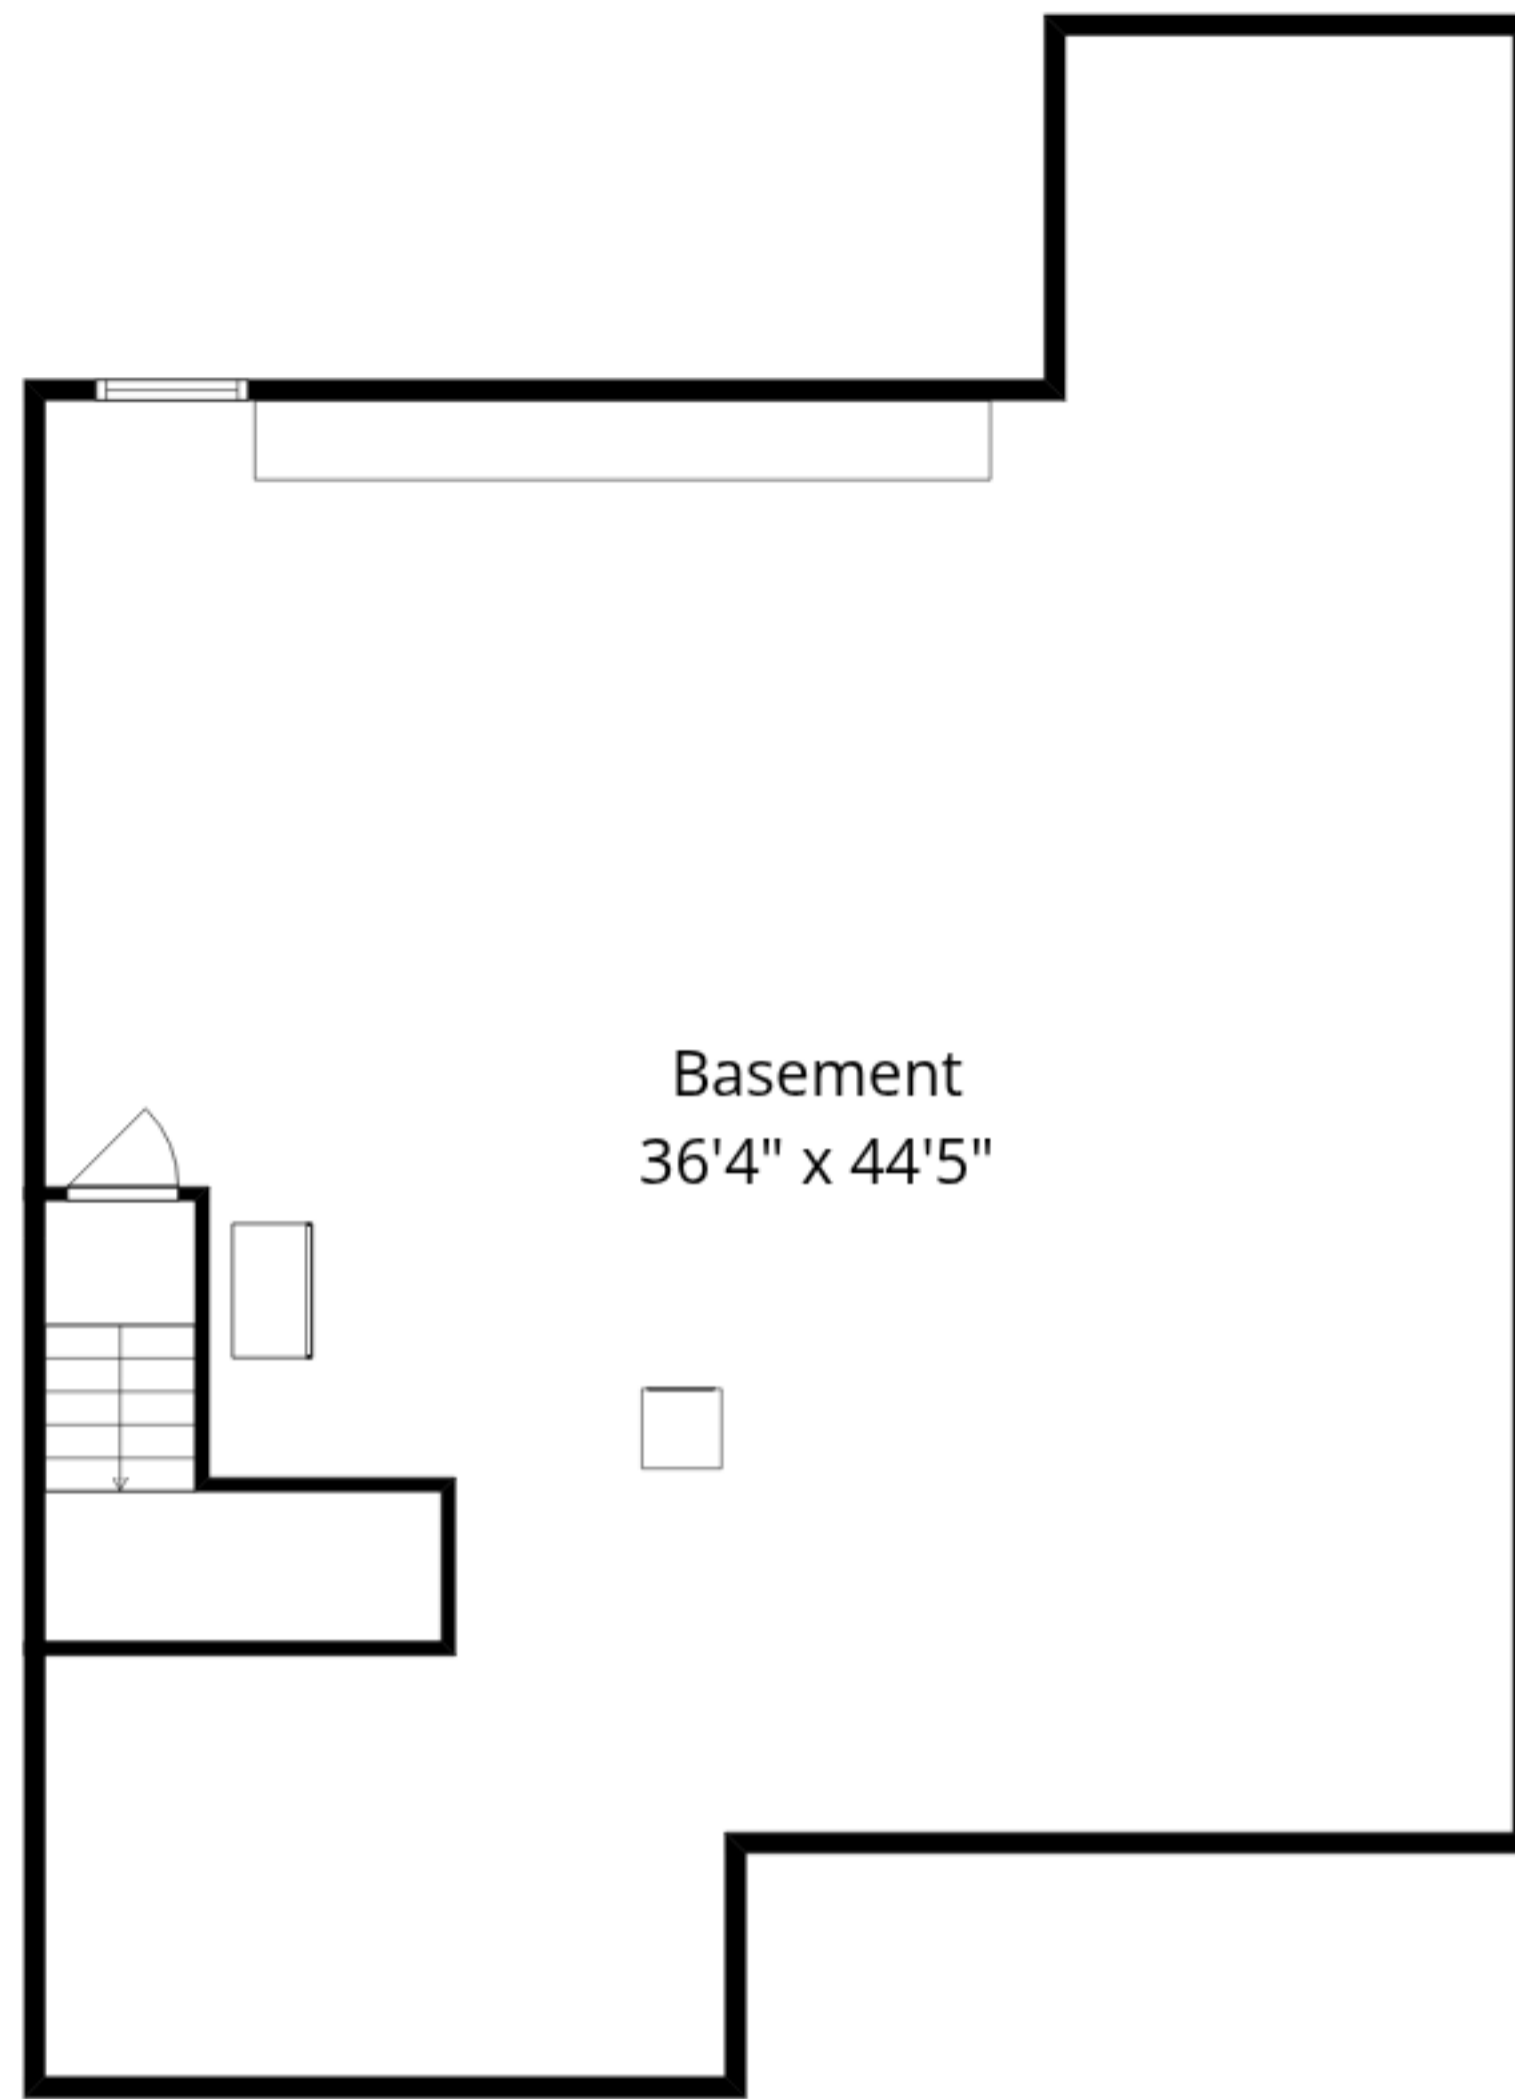

Total GLA: 1652 sq. ft | Total: 3580 sq. ft
 Lower floor: 79 sq. ft (Excluded areas 1496 sq. ft)
 Main floor: 1573 sq. ft (Excluded areas 432 sq. ft)

Sizes And Dimensions Are Approximate. Actual May Vary.

Lower Floor

Main Floor