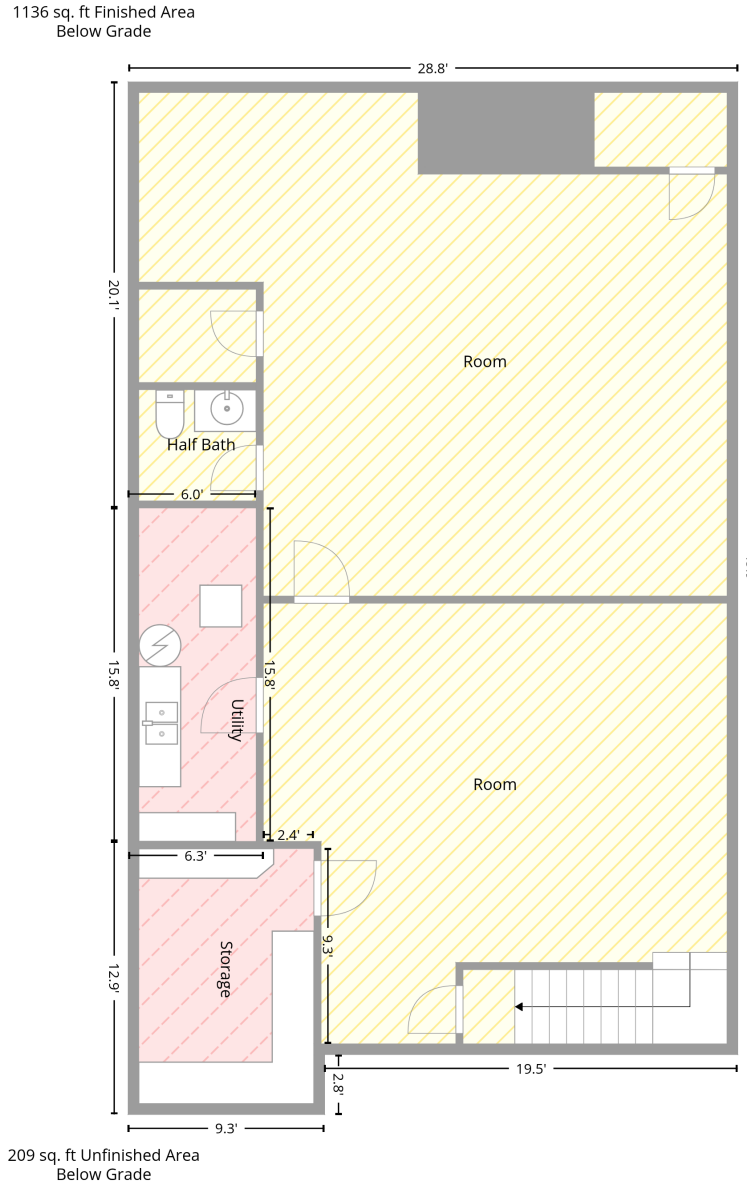

111 South Hayes Avenue, Emmett, Idaho 83617, United States

Total area: 3204 sq. ft
Gross living area: 1365 sq. ft

Finished area: 2501 sq. ft
Non-standard finished area: 0 sq. ft

Level 1 - Below Grade

Total area: 1345 sq. ft
Gross living area: 0 sq. ft

Finished area: 1136 sq. ft
Non-standard finished area: 0 sq. ft

111 South Hayes Avenue, Emmett, Idaho 83617, United States

Total area: 3204 sq. ft

Gross living area: 1365 sq. ft

Finished area: 2501 sq. ft

111 South Hayes Avenue, Emmett, Idaho 83617, United States

Total area: 3204 sq. ft
Gross living area: 1365 sq. ft

Finished area: 2501 sq. ft
Non-standard finished area: 0 sq. ft

Property UPD

Data	Value
Structure	1
Unit	1
Level Number	1
Below Grade	true
Level Low Ceiling	false
ADU Indicator	false
Total Area	1345
Finished Area	1136
Non-Standard Finished Area	0
Structure	1
Unit	1
Level Number	2
Below Grade	false
Level Low Ceiling	false
ADU Indicator	false
Total Area	1365
Finished Area	1365
Non-Standard Finished Area	0
Structure	2
Unit	1
Level Number	2

111 South Hayes Avenue, Emmett, Idaho 83617, United States

Total area: 3204 sq. ft
Gross living area: 1365 sq. ft

Finished area: 2501 sq. ft
Non-standard finished area: 0 sq. ft

Property UPD

Data	Value
Below Grade	false
Level Low Ceiling	false
ADU Indicator	false
Total Area	494
Finished Area	0
Non-Standard Finished Area	0