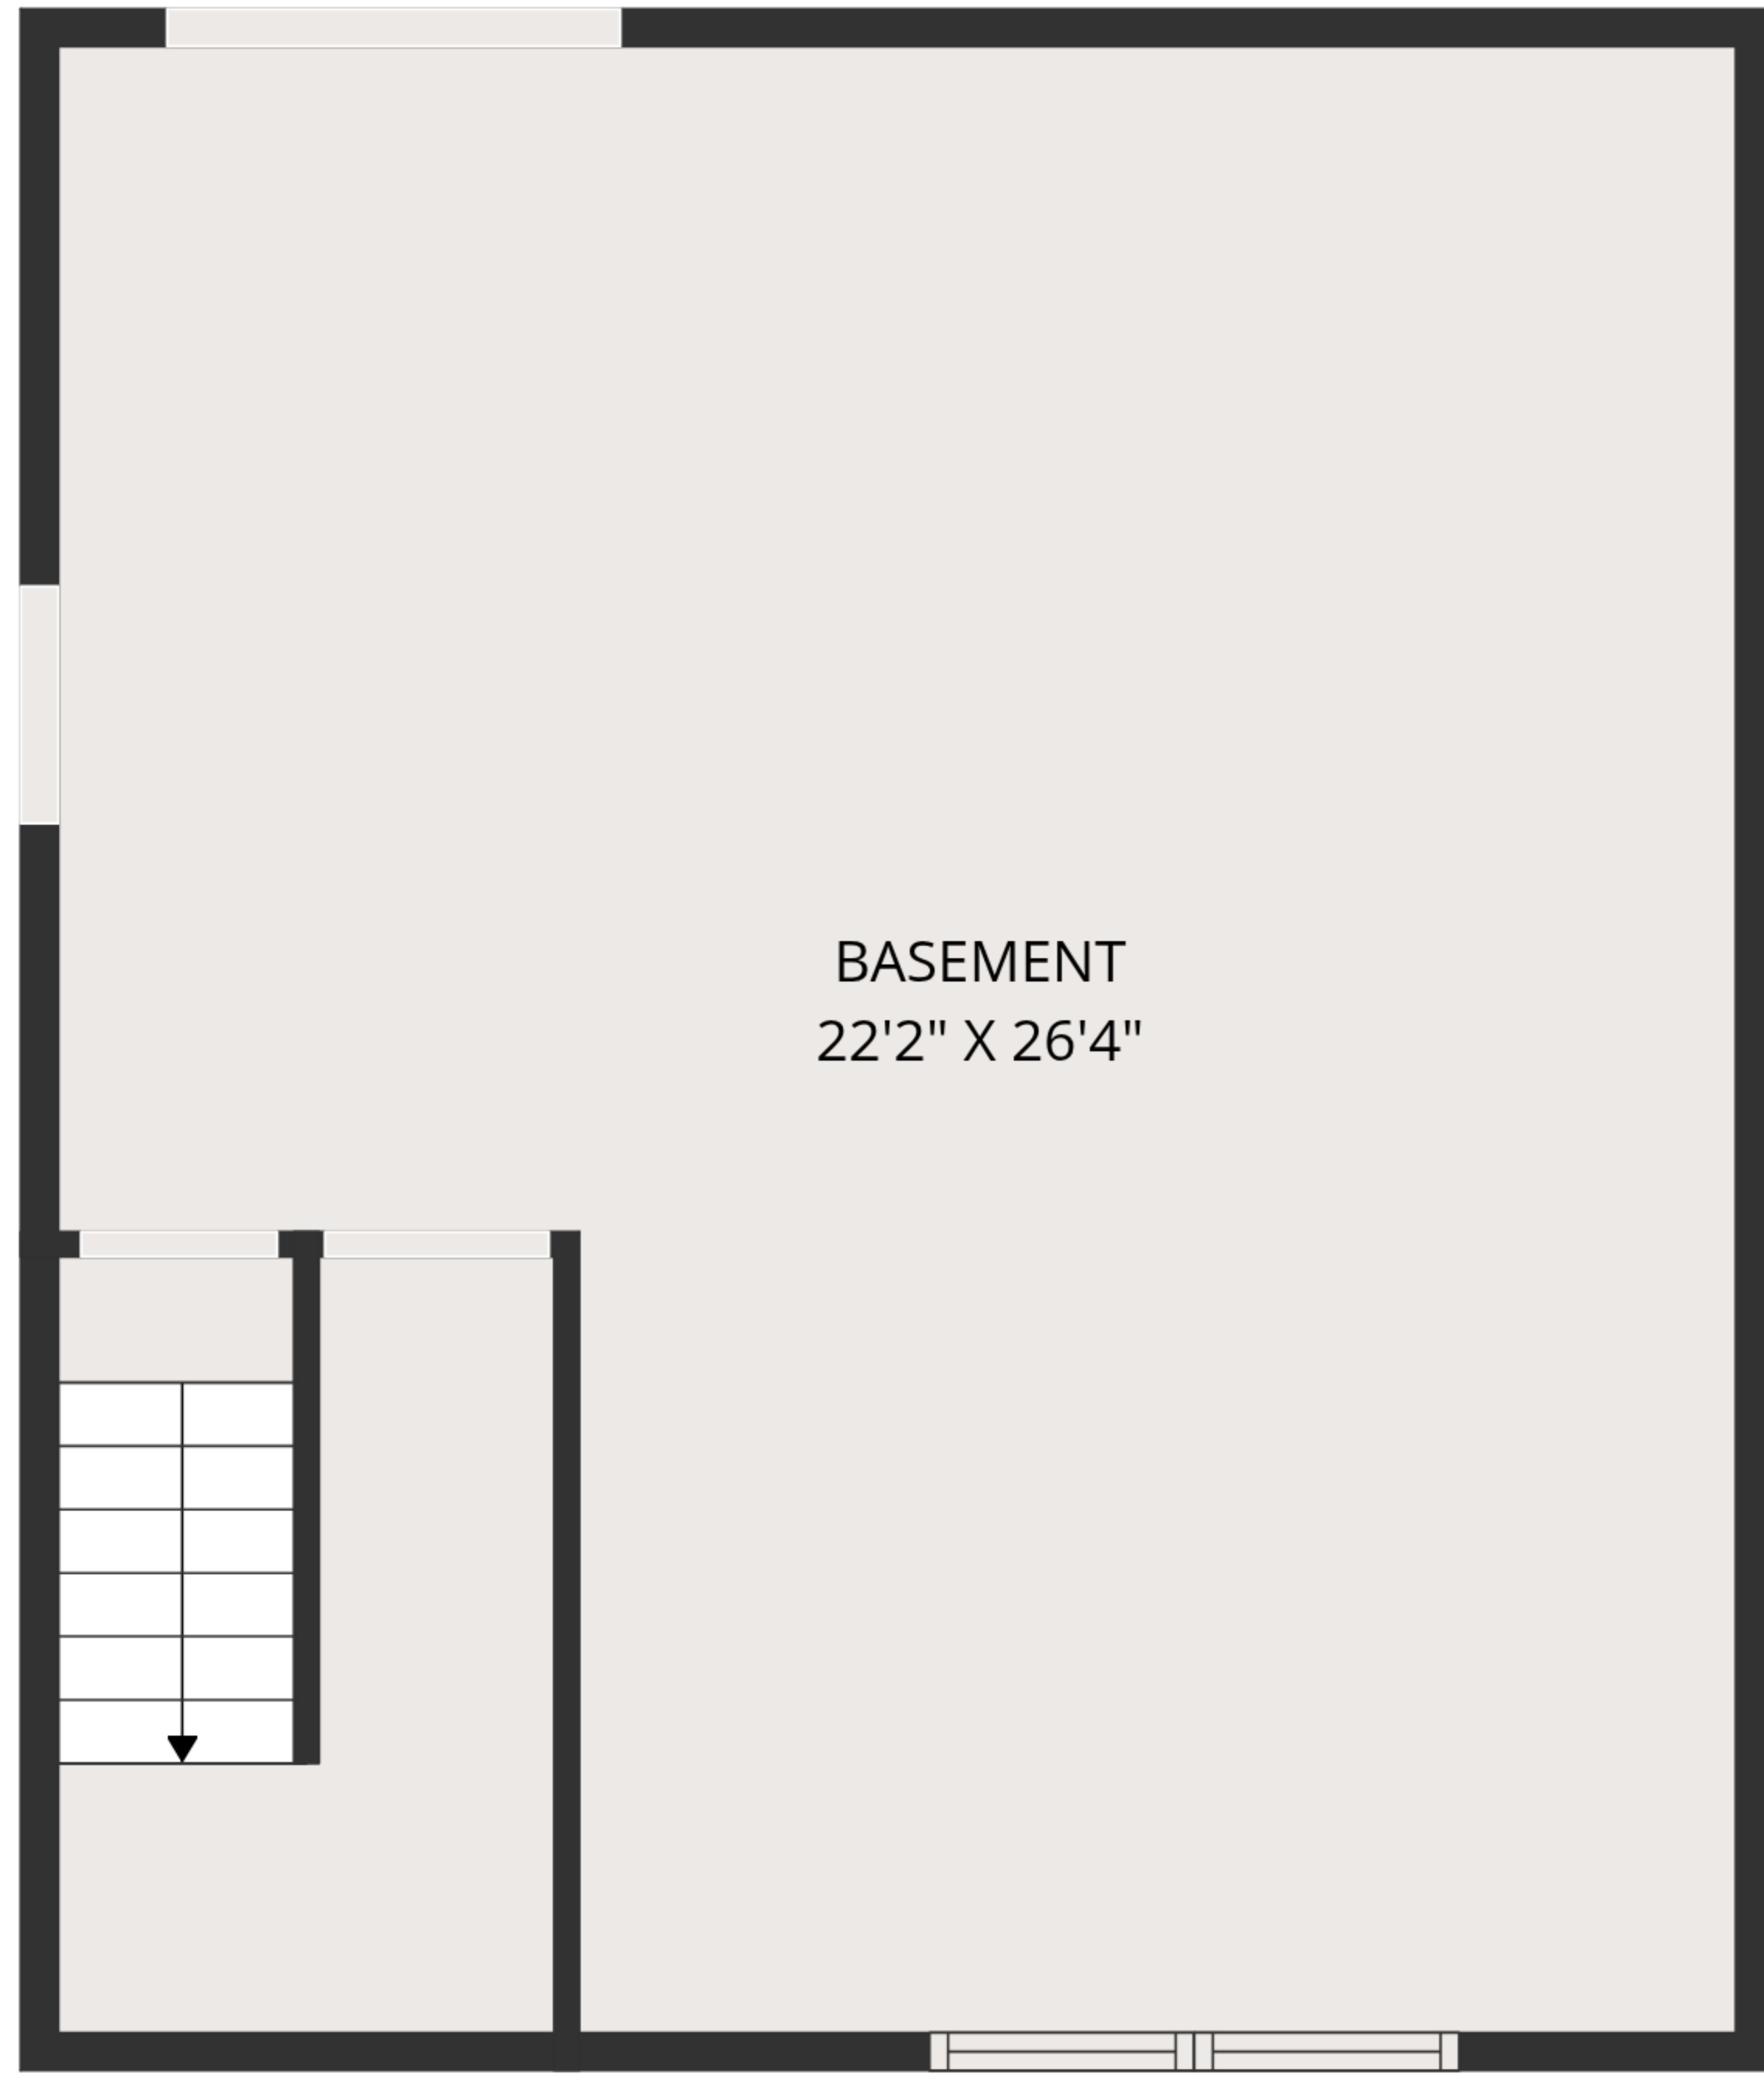

BASEMENT
22'2" X 26'4"

TOTAL: 1488 sq. ft
Basement: 73 sq. ft, 1st floor: 1415 sq. ft
EXCLUDED AREAS: BASEMENT: 512 sq. ft, WALLS: 132 sq. ft

MEASUREMENTS ARE DEEMED HIGHLY RELIABLE BUT NOT GUARANTEED.

TOTAL: 1488 sq. ft

Basement: 73 sq. ft, 1st floor: 1415 sq. ft

EXCLUDED AREAS: BASEMENT: 512 sq. ft, WALLS: 132 sq. ft

MEASUREMENTS ARE DEEMED HIGHLY RELIABLE BUT NOT GUARANTEED.

BASEMENT
22'2" X 26'4"

BASEMENT

1ST FLOOR

TOTAL: 1488 sq. ft
 Basement: 73 sq. ft, 1st floor: 1415 sq. ft
 EXCLUDED AREAS: BASEMENT: 512 sq. ft, WALLS: 132 sq. ft