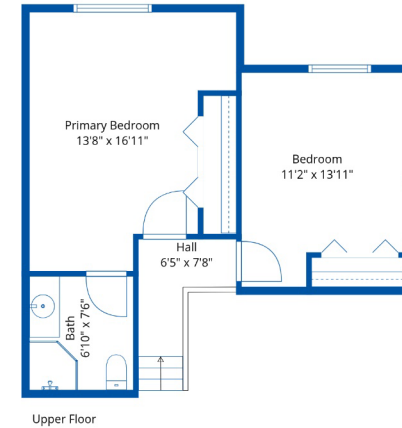

83 16318 82 Ave

Corrie Real Estate Team
604-897-1454
david@davidcorrie.com

Estimated Areas:

Below Main: 619 sq. ft
Main Floor: 740 sq. ft
Above Main: 278 sq. ft
Upper Floor: 524 sq. ft
Total: 2161 Sq. Ft