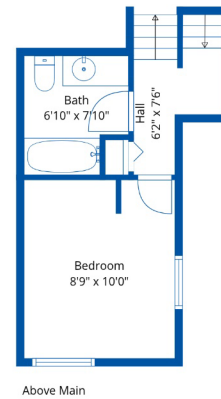

83 16318 82 Ave

Corrie Real Estate Team
604-897-1454
david@davidcorrie.com

Estimated Areas:

Below Main: 619 sq. ft
Main Floor: 740 sq. ft
Above Main: 278 sq. ft
Upper Floor: 524 sq. ft
Total: 2161 Sq. Ft