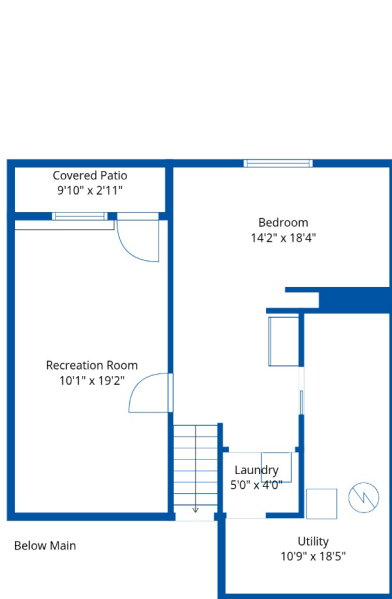

83 16318 82 Ave

Corrie Real Estate Team
604-897-1454
david@davidcorrie.com

Estimated Areas:

Below Main: 619 sq. ft
Main Floor: 740 sq. ft
Above Main: 278 sq. ft
Upper Floor: 524 sq. ft
Total: 2161 Sq. Ft