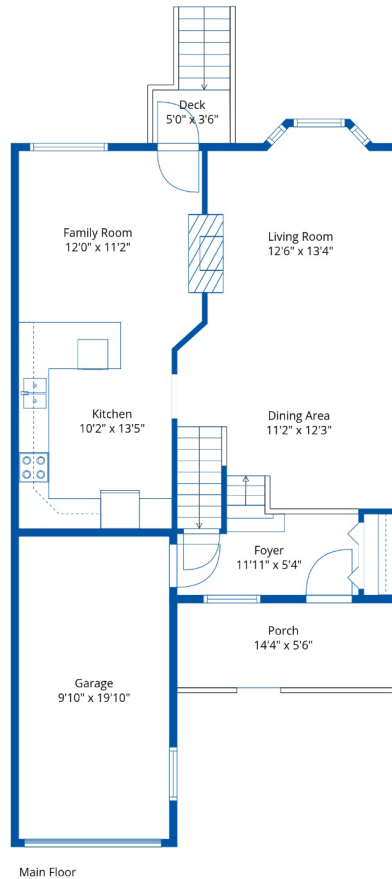

83 16318 82 Ave

Corrie Real Estate Team
604-897-1454
david@davidcorrie.com

Estimated Areas:

Below Main: 619 sq. ft
Main Floor: 740 sq. ft
Above Main: 278 sq. ft
Upper Floor: 524 sq. ft
Total: 2161 Sq. Ft