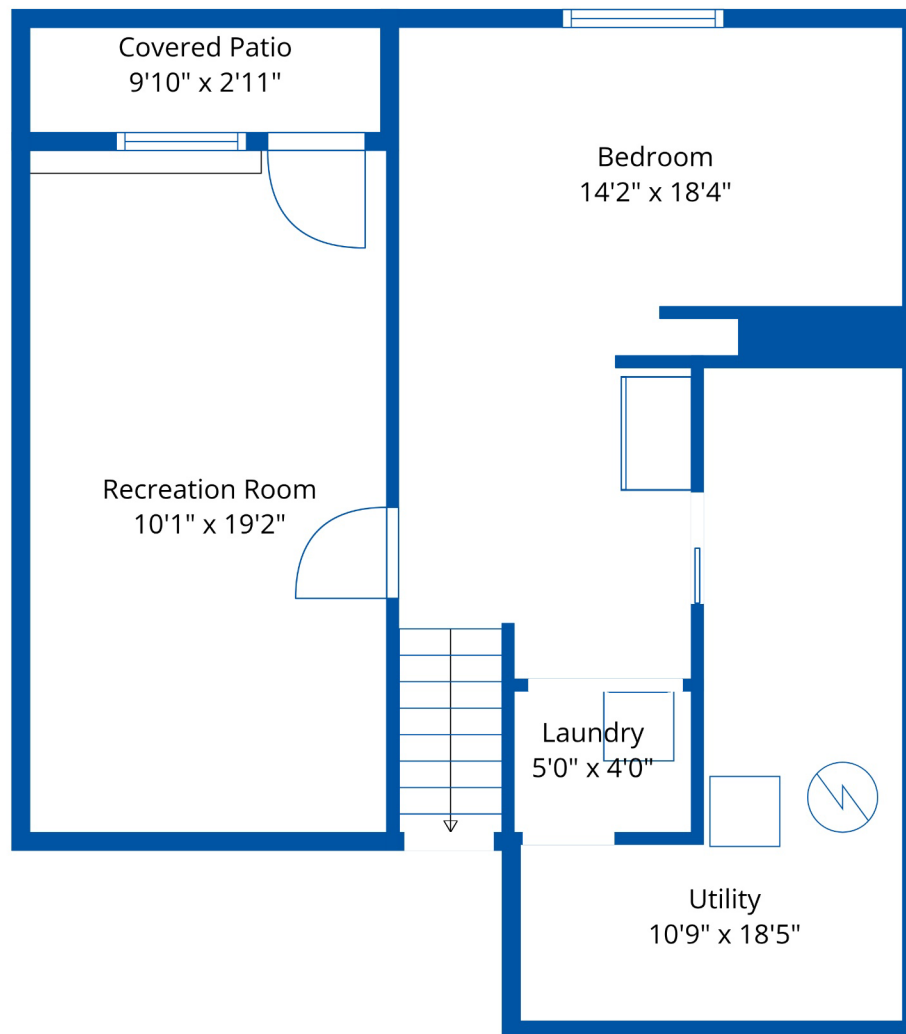

83 16318 82 Ave

Corrie Real Estate Team
604-897-1454
david@davidcorrie.com

Estimated Areas:

Below Main: 619 sq. ft
Main Floor: 740 sq. ft
Above Main: 278 sq. ft
Upper Floor: 524 sq. ft
Total: 2161 Sq. Ft