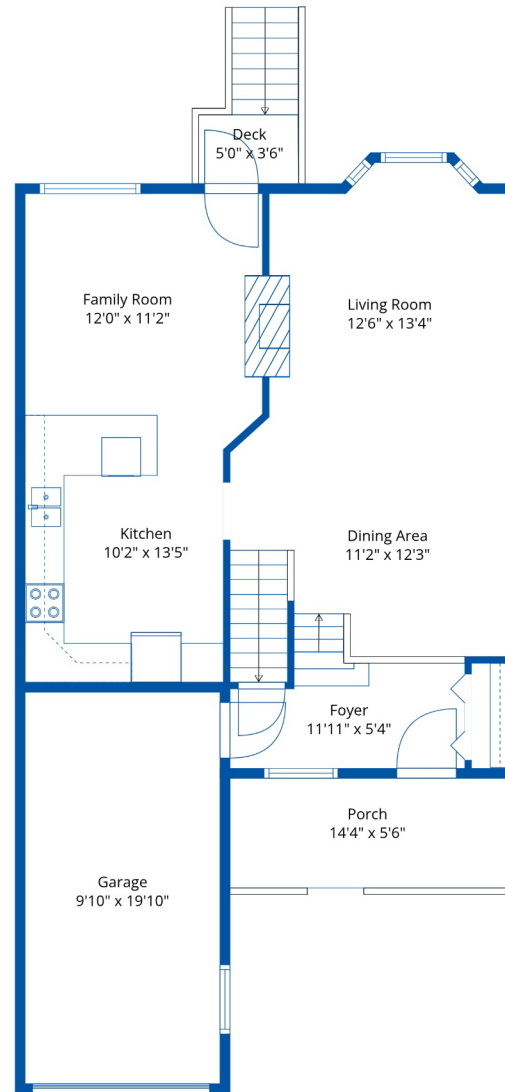

83 16318 82 Ave

Corrie Real Estate Team
604-897-1454
david@davidcorrie.com

Estimated Areas:

Below Main: 619 sq. ft
Main Floor: 740 sq. ft
Above Main: 278 sq. ft
Upper Floor: 524 sq. ft
Total: 2161 Sq. Ft