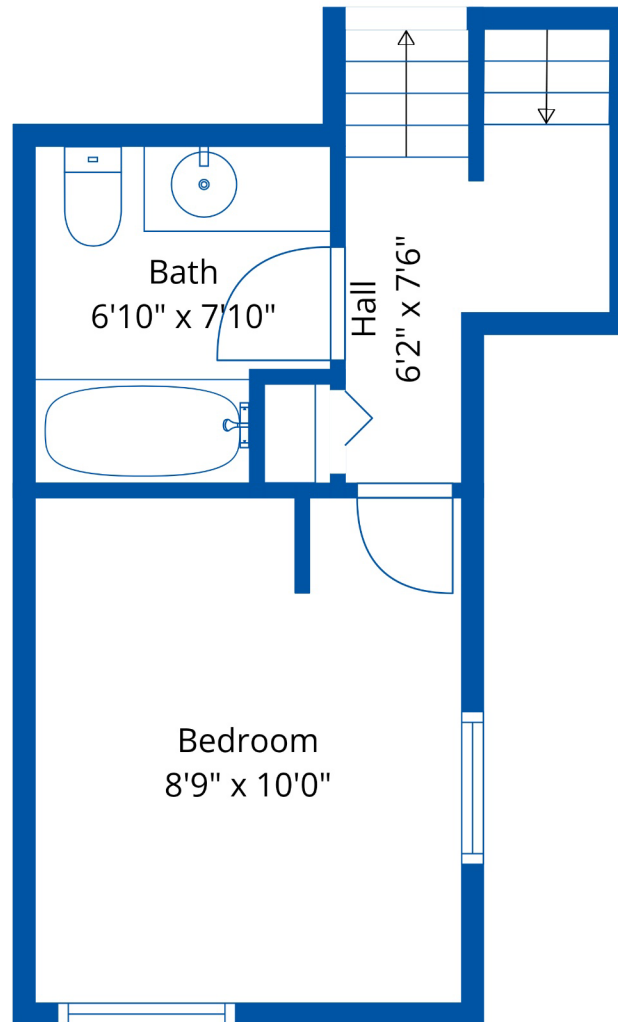

83 16318 82 Ave

Corrie Real Estate Team
604-897-1454
david@davidcorrie.com

Estimated Areas:

Below Main: 619 sq. ft
Main Floor: 740 sq. ft
Above Main: 278 sq. ft
Upper Floor: 524 sq. ft
Total: 2161 Sq. Ft