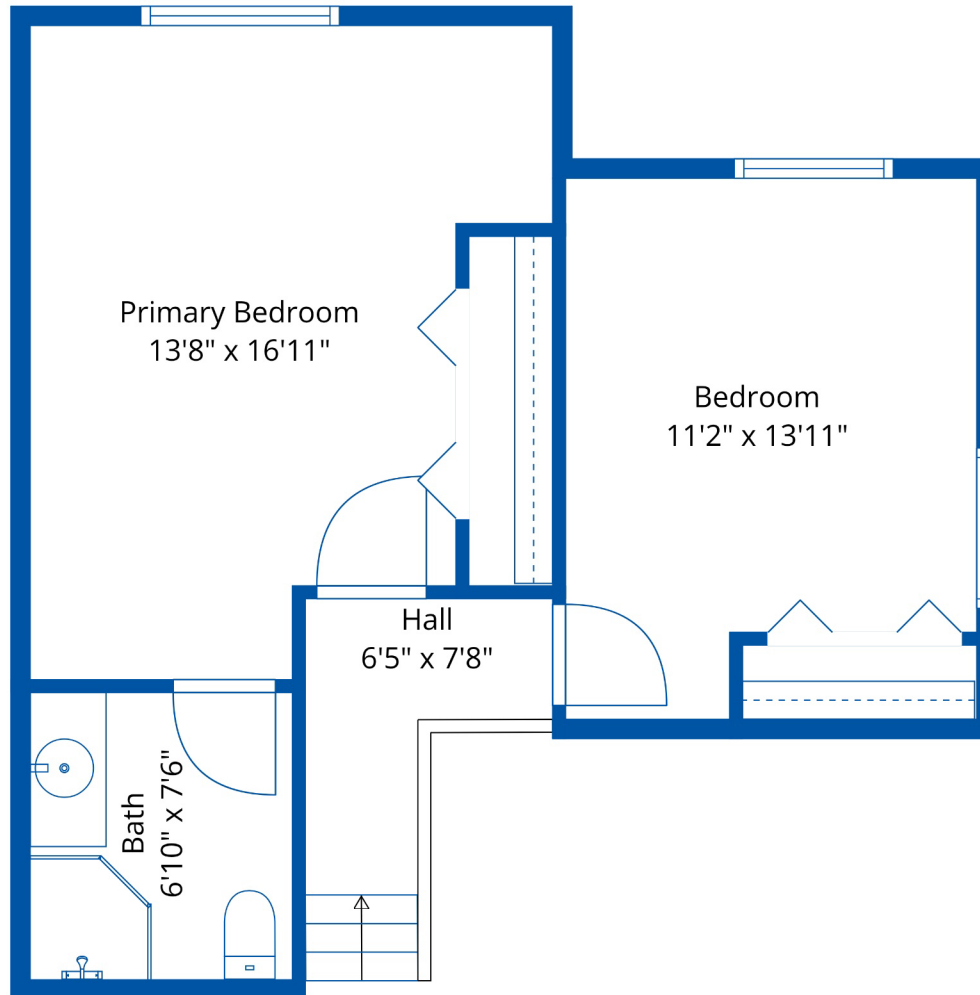

83 16318 82 Ave

Corrie Real Estate Team
604-897-1454
david@davidcorrie.com

Estimated Areas:

Below Main: 619 sq. ft
Main Floor: 740 sq. ft
Above Main: 278 sq. ft
Upper Floor: 524 sq. ft
Total: 2161 Sq. Ft