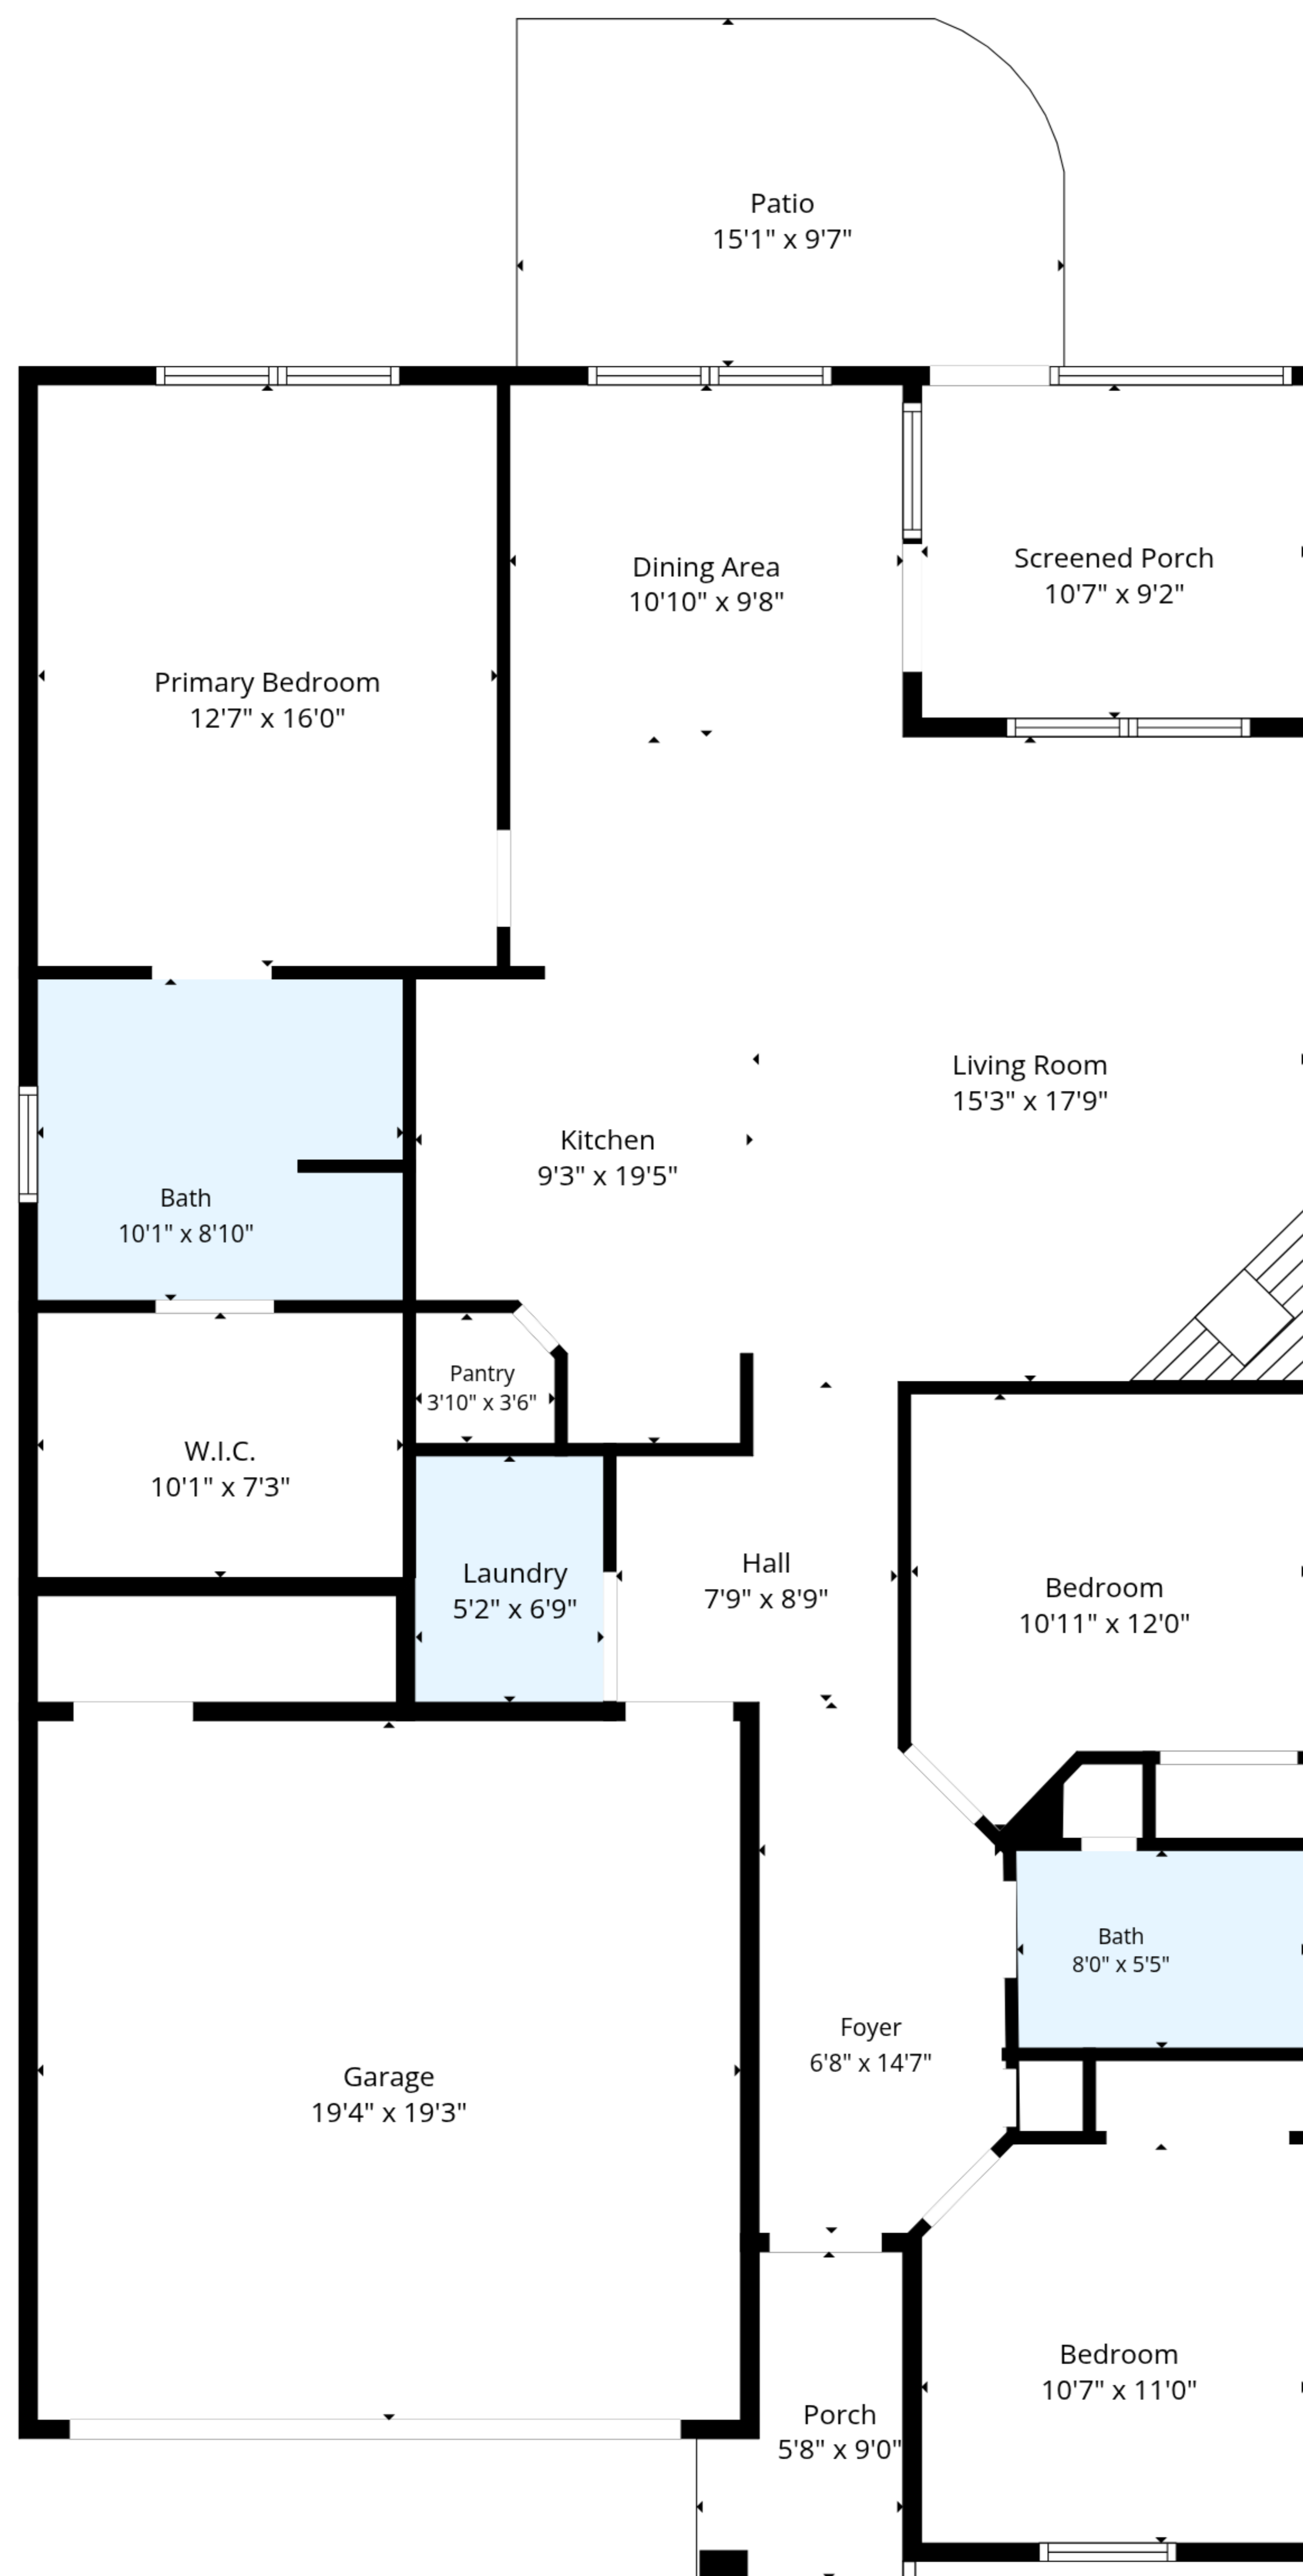

TOTAL: 1463 sq. ft

Ground floor: 1463 sq. ft

EXCLUDED AREAS: GARAGE: 372 sq. ft, SCREENED PORCH: 97 sq. ft, PORCH: 42 sq. ft,
 PATIO: 139 sq. ft, WALLS: 135 sq. ft

Floor Plan Created By Cubicasa App. Measurements Deemed Highly Reliable But Not Guaranteed.