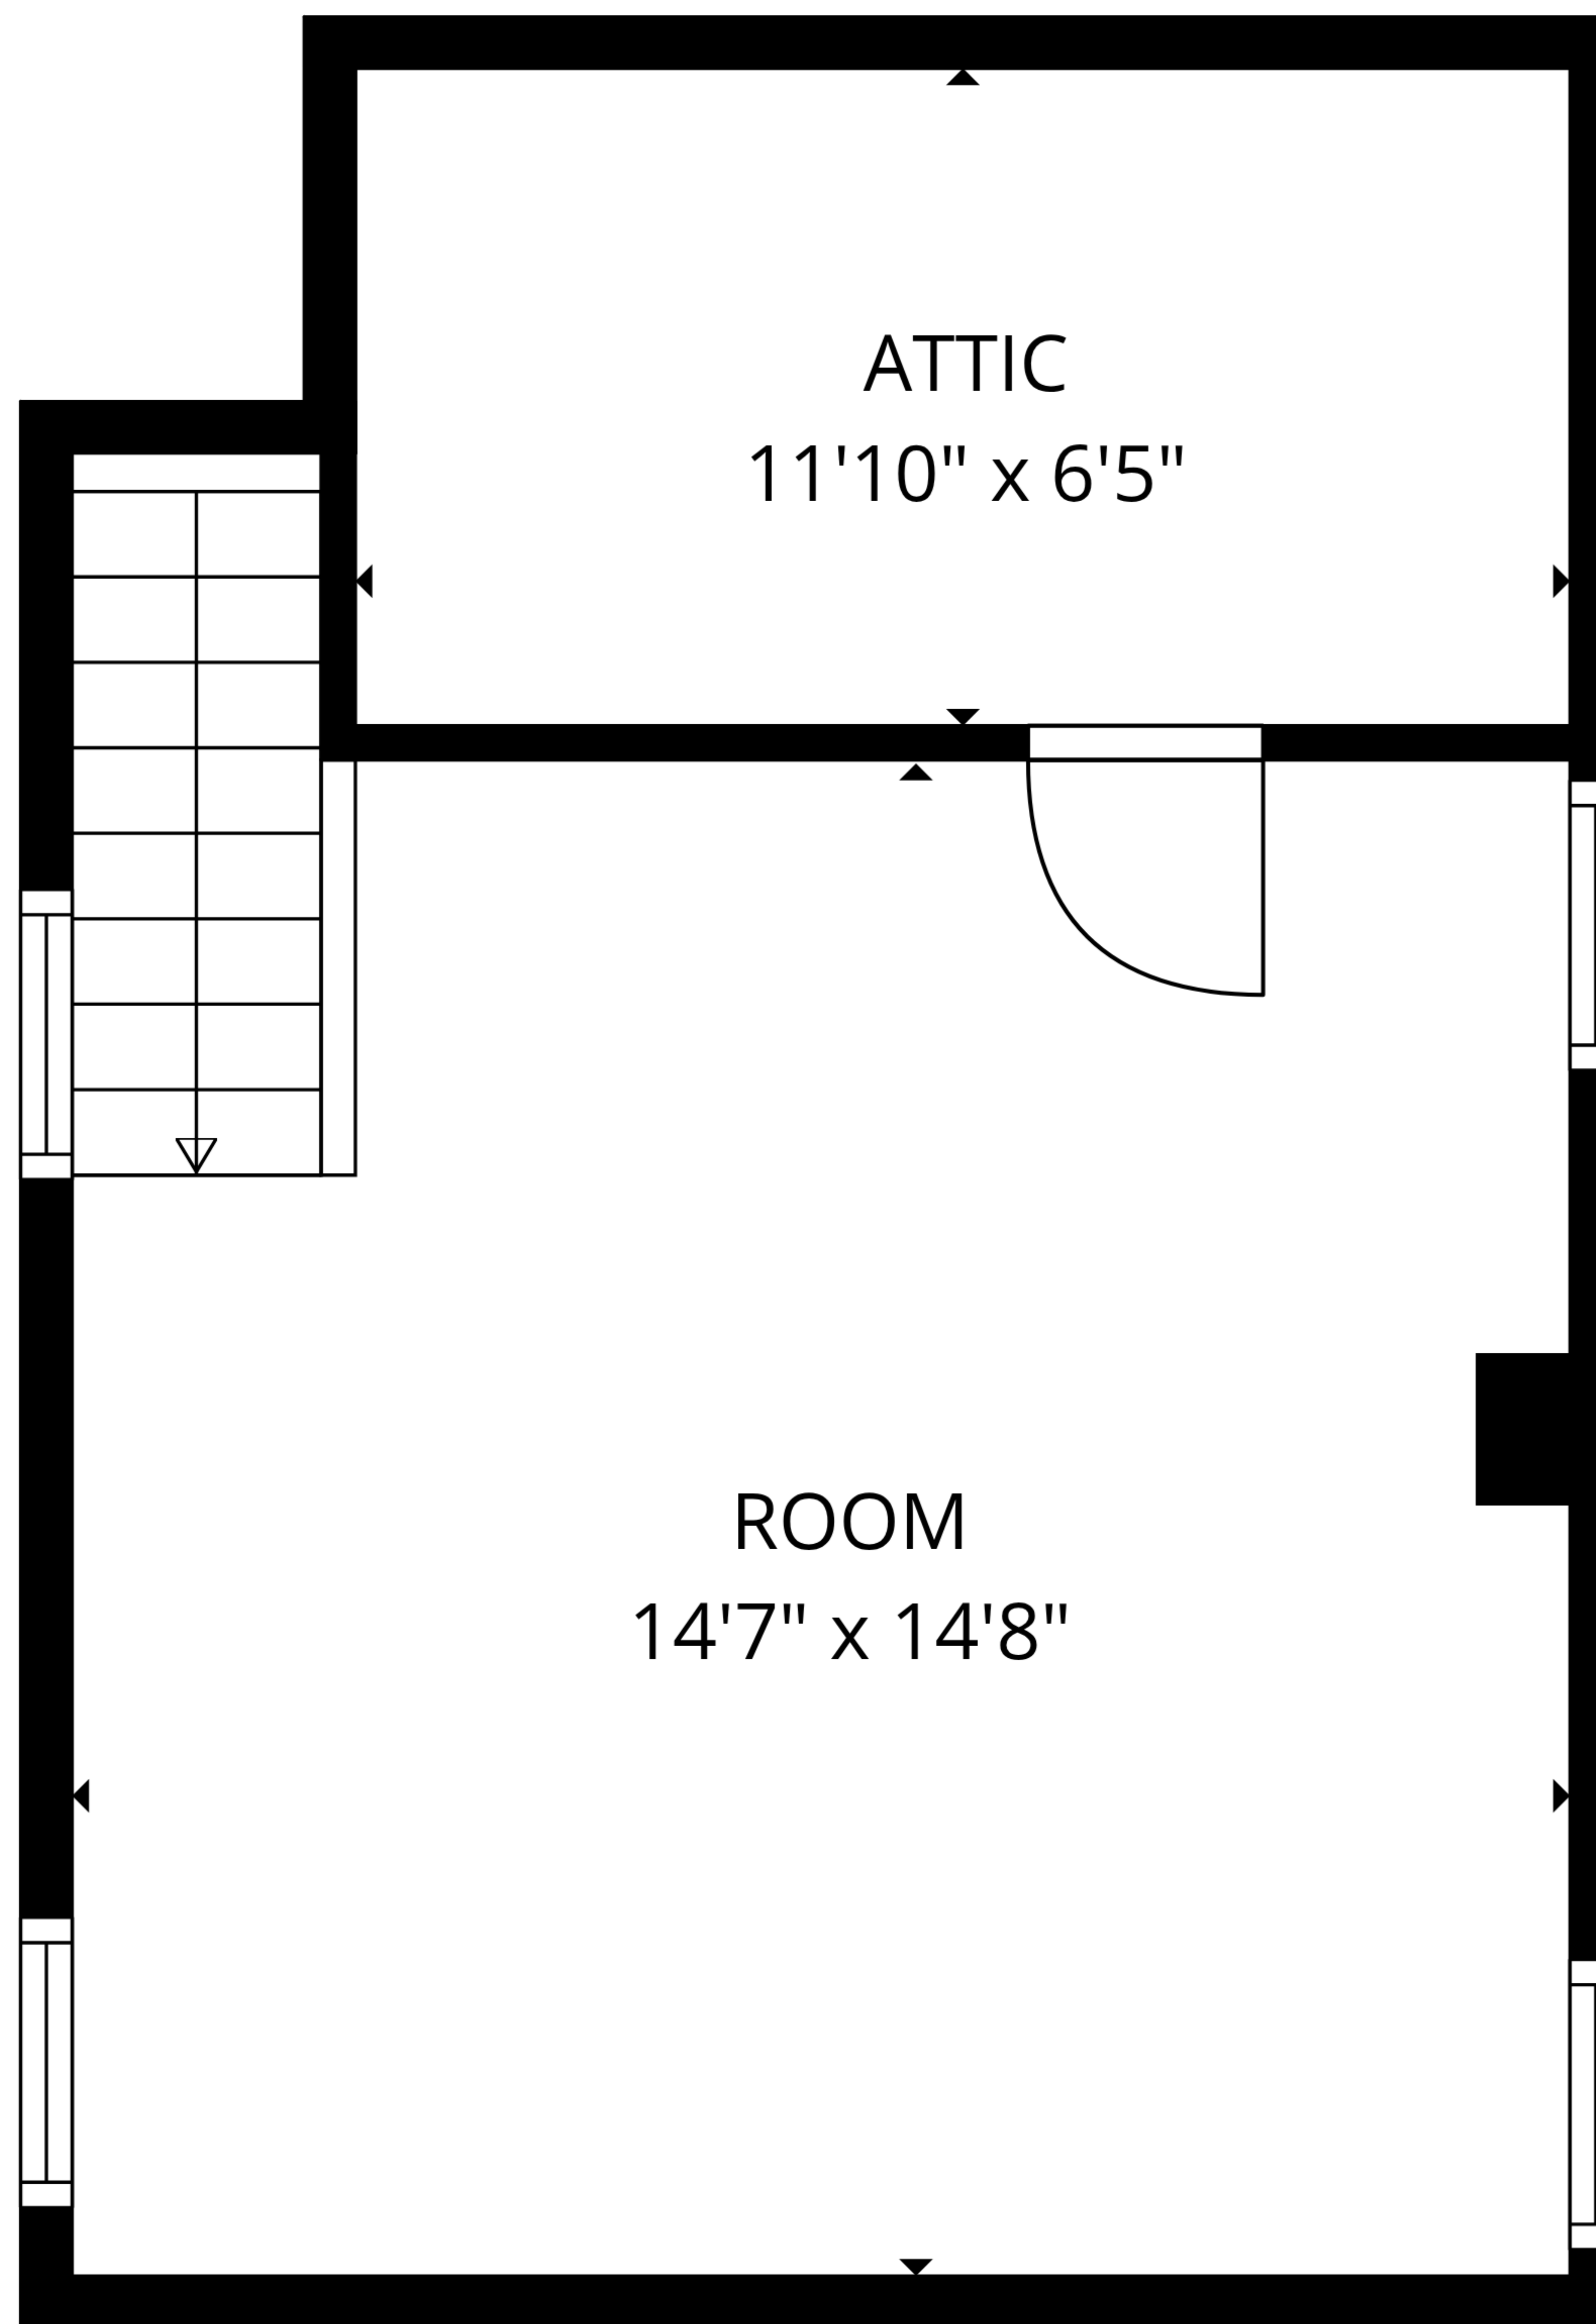

**TOTAL: 1330 sq. ft**

1ST FLOOR: 600 sq. ft, 2ND FLOOR: 534 sq. ft, 3RD FLOOR: 196 sq. ft  
 EXCLUDED AREAS: PATIO: 125 sq. ft, BALCONY: 48 sq. ft, LOW CEILING: 106 sq. ft,  
 WALLS: 155 sq. ft

MEASUREMENTS ARE DEEMED RELIABLE BUT ARE NOT GUARANTEED.