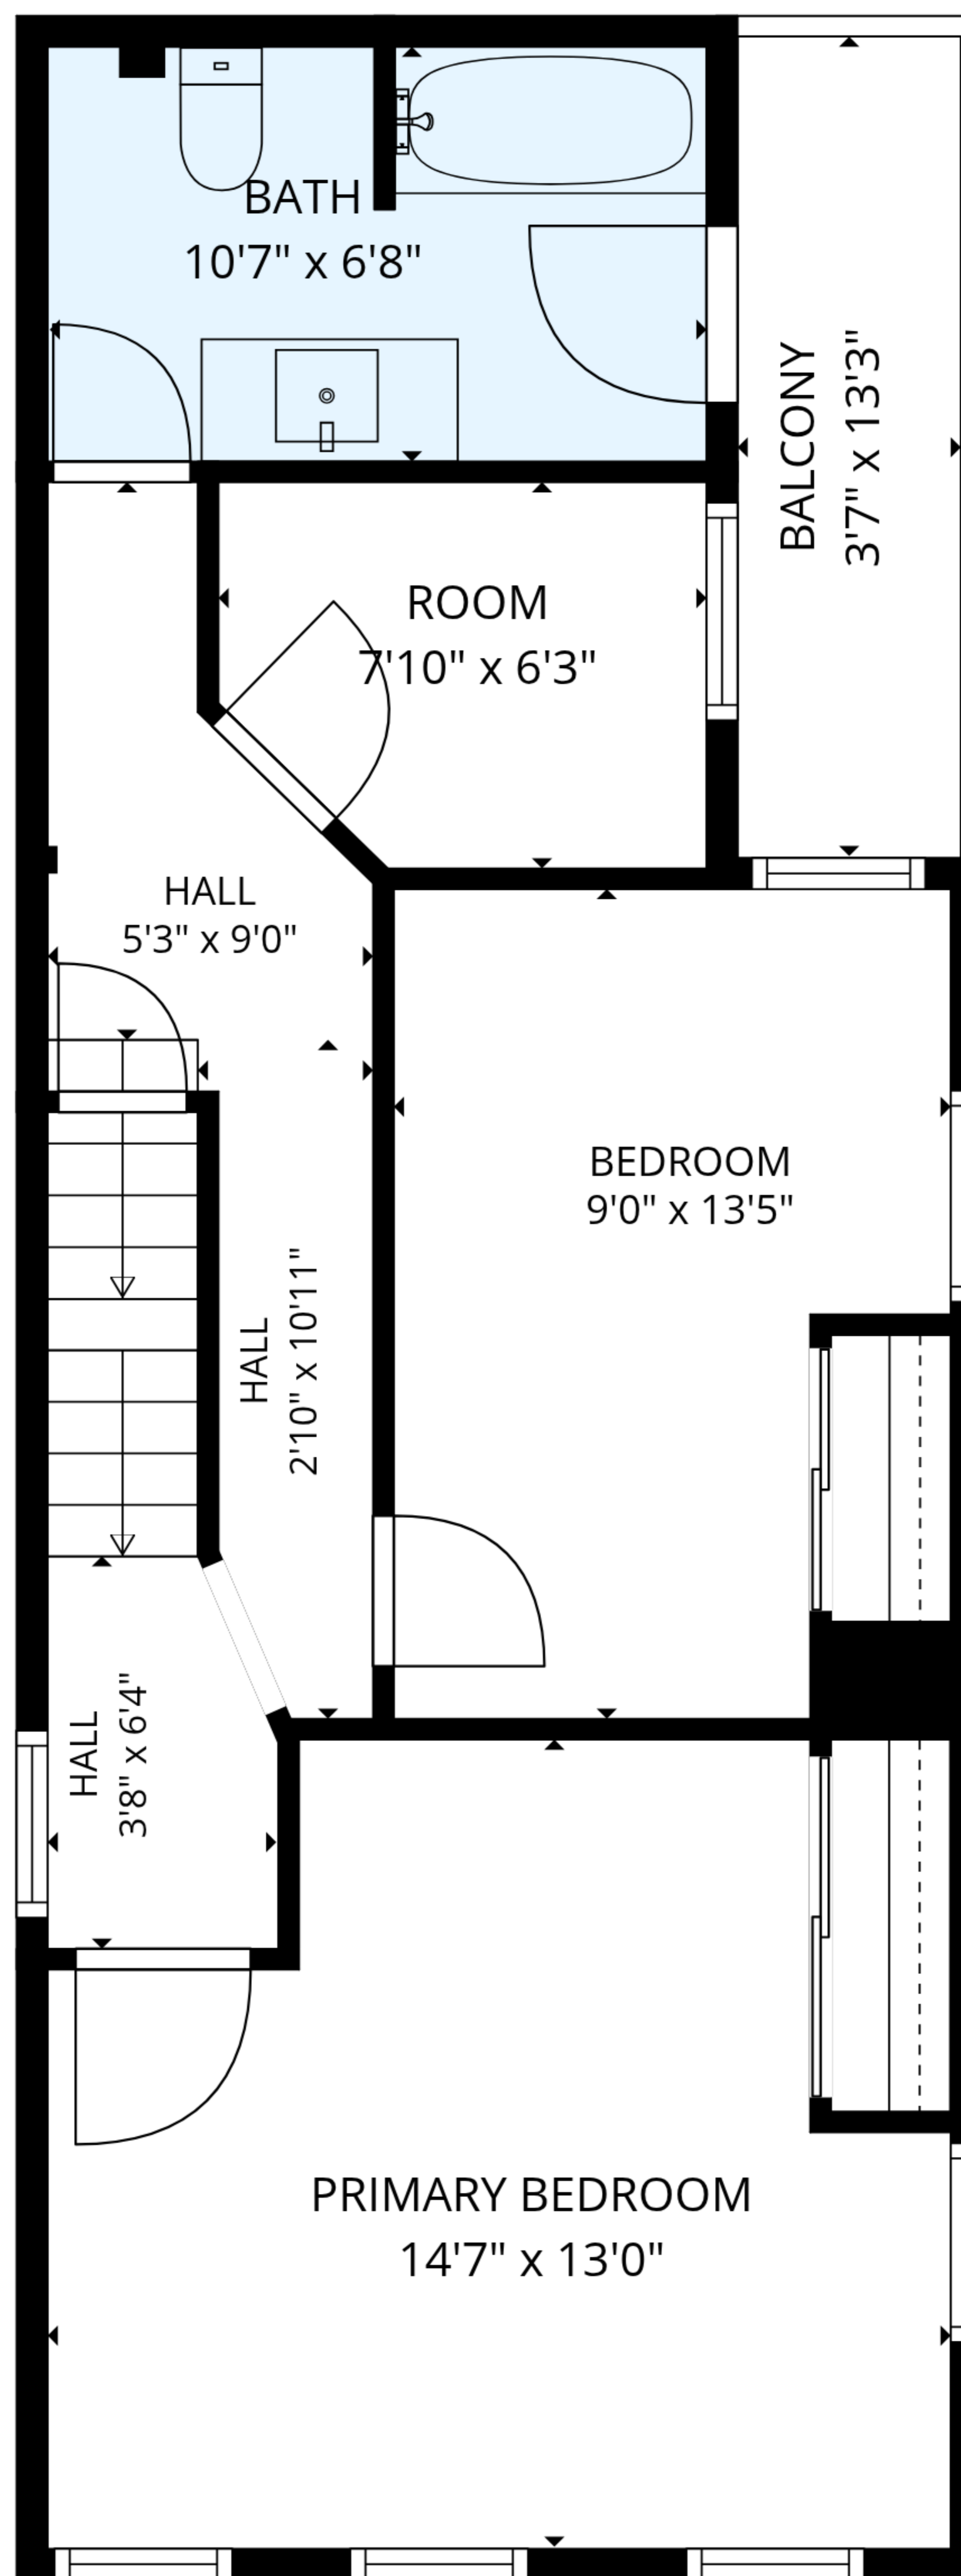

**TOTAL: 1330 sq. ft**

1ST FLOOR: 600 sq. ft, 2ND FLOOR: 534 sq. ft, 3RD FLOOR: 196 sq. ft  
 EXCLUDED AREAS: PATIO: 125 sq. ft, BALCONY: 48 sq. ft, LOW CEILING: 106 sq. ft,  
 WALLS: 155 sq. ft

MEASUREMENTS ARE DEEMED RELIABLE BUT ARE NOT GUARANTEED.