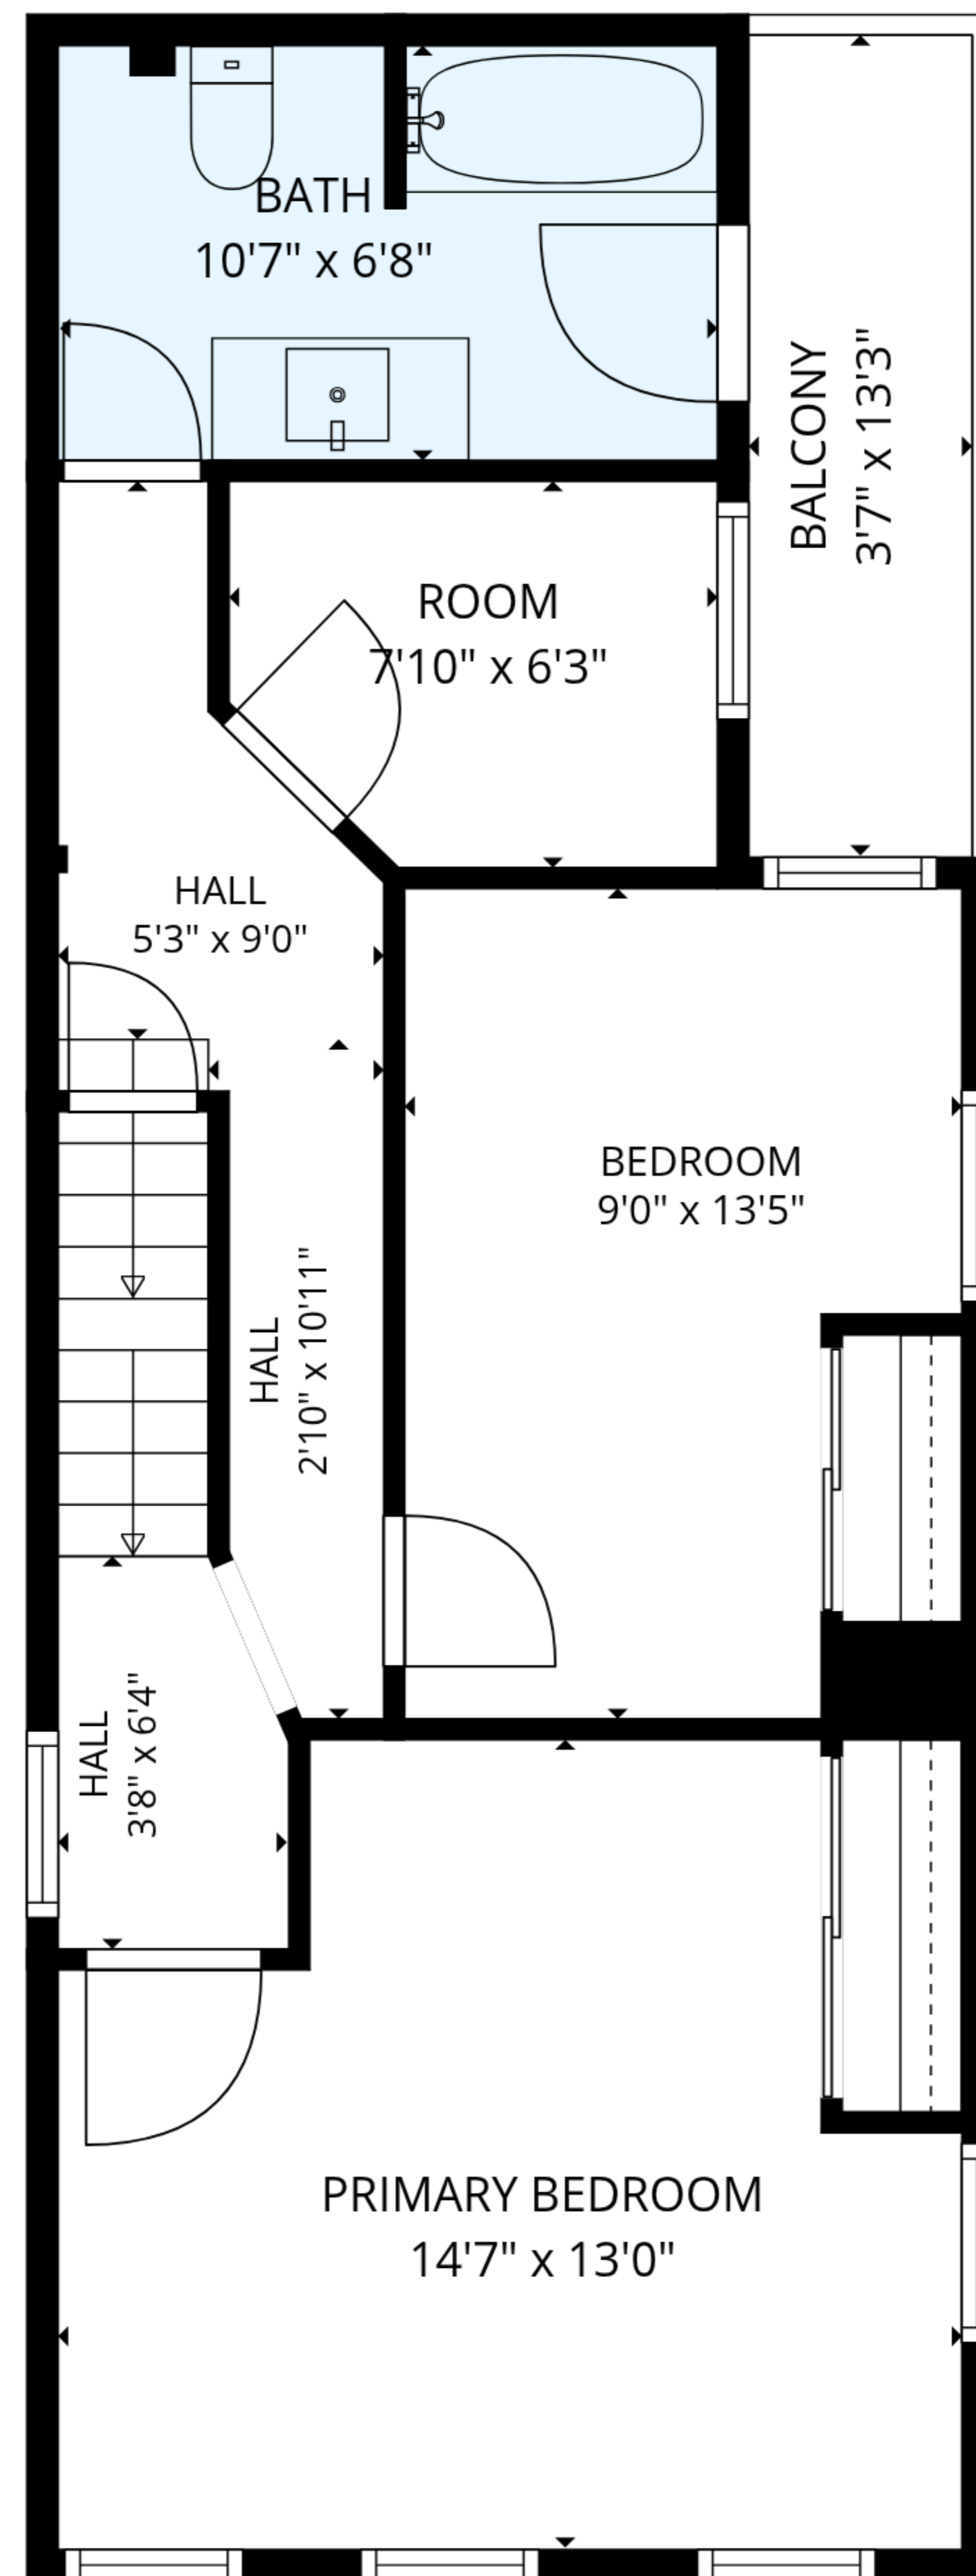

**TOTAL: 1330 sq. ft**

1ST FLOOR: 600 sq. ft, 2ND FLOOR: 534 sq. ft, 3RD FLOOR: 196 sq. ft  
 EXCLUDED AREAS: PATIO: 125 sq. ft, BALCONY: 48 sq. ft, LOW CEILING: 106 sq. ft,  
 WALLS: 155 sq. ft

MEASUREMENTS ARE DEEMED RELIABLE BUT ARE NOT GUARANTEED.