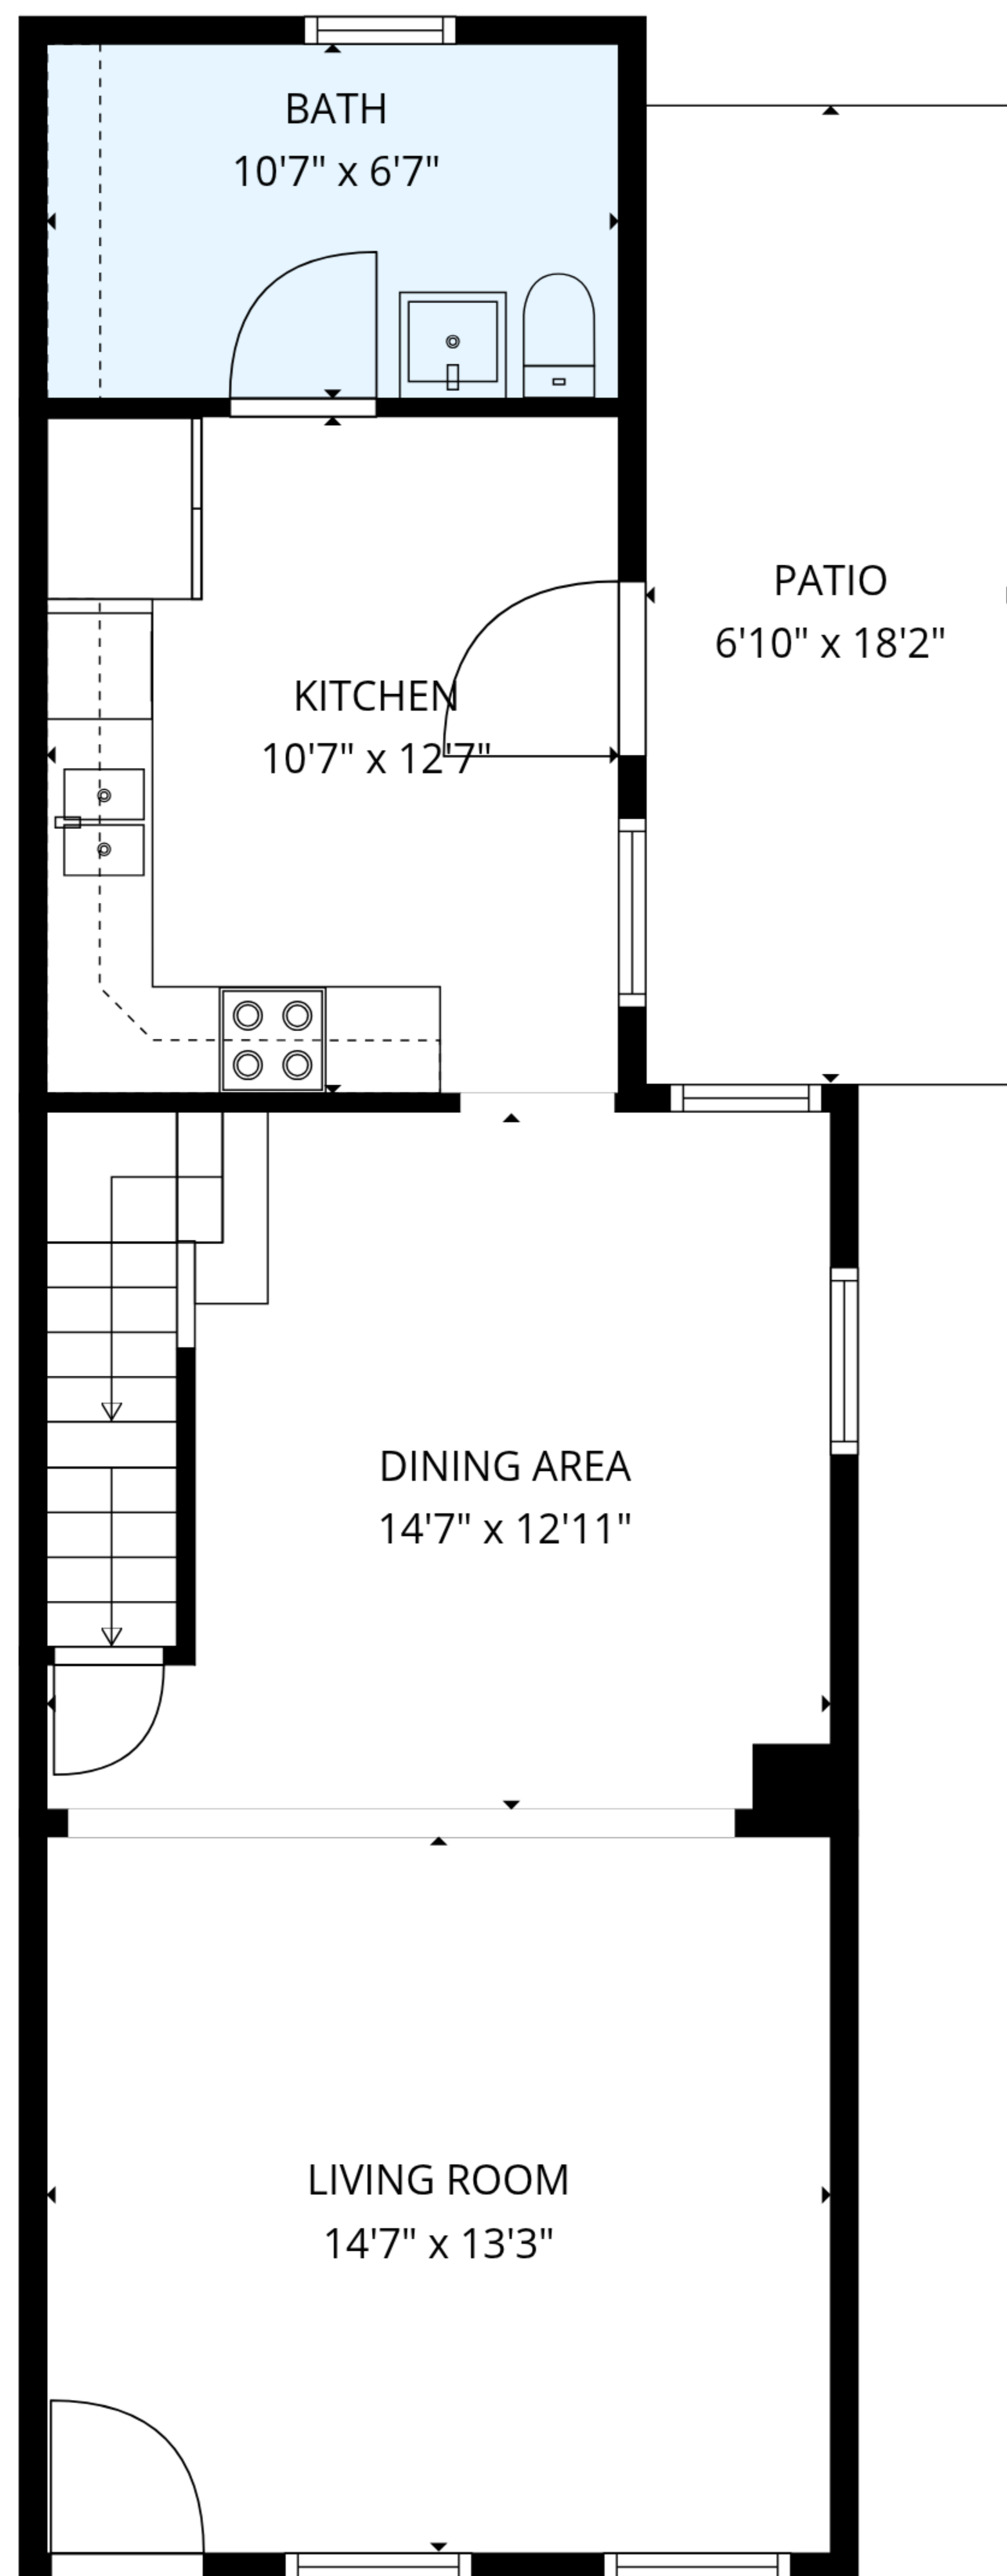

**TOTAL: 1330 sq. ft**

1ST FLOOR: 600 sq. ft, 2ND FLOOR: 534 sq. ft, 3RD FLOOR: 196 sq. ft  
 EXCLUDED AREAS: PATIO: 125 sq. ft, BALCONY: 48 sq. ft, LOW CEILING: 106 sq. ft,  
 WALLS: 155 sq. ft

MEASUREMENTS ARE DEEMED RELIABLE BUT ARE NOT GUARANTEED.