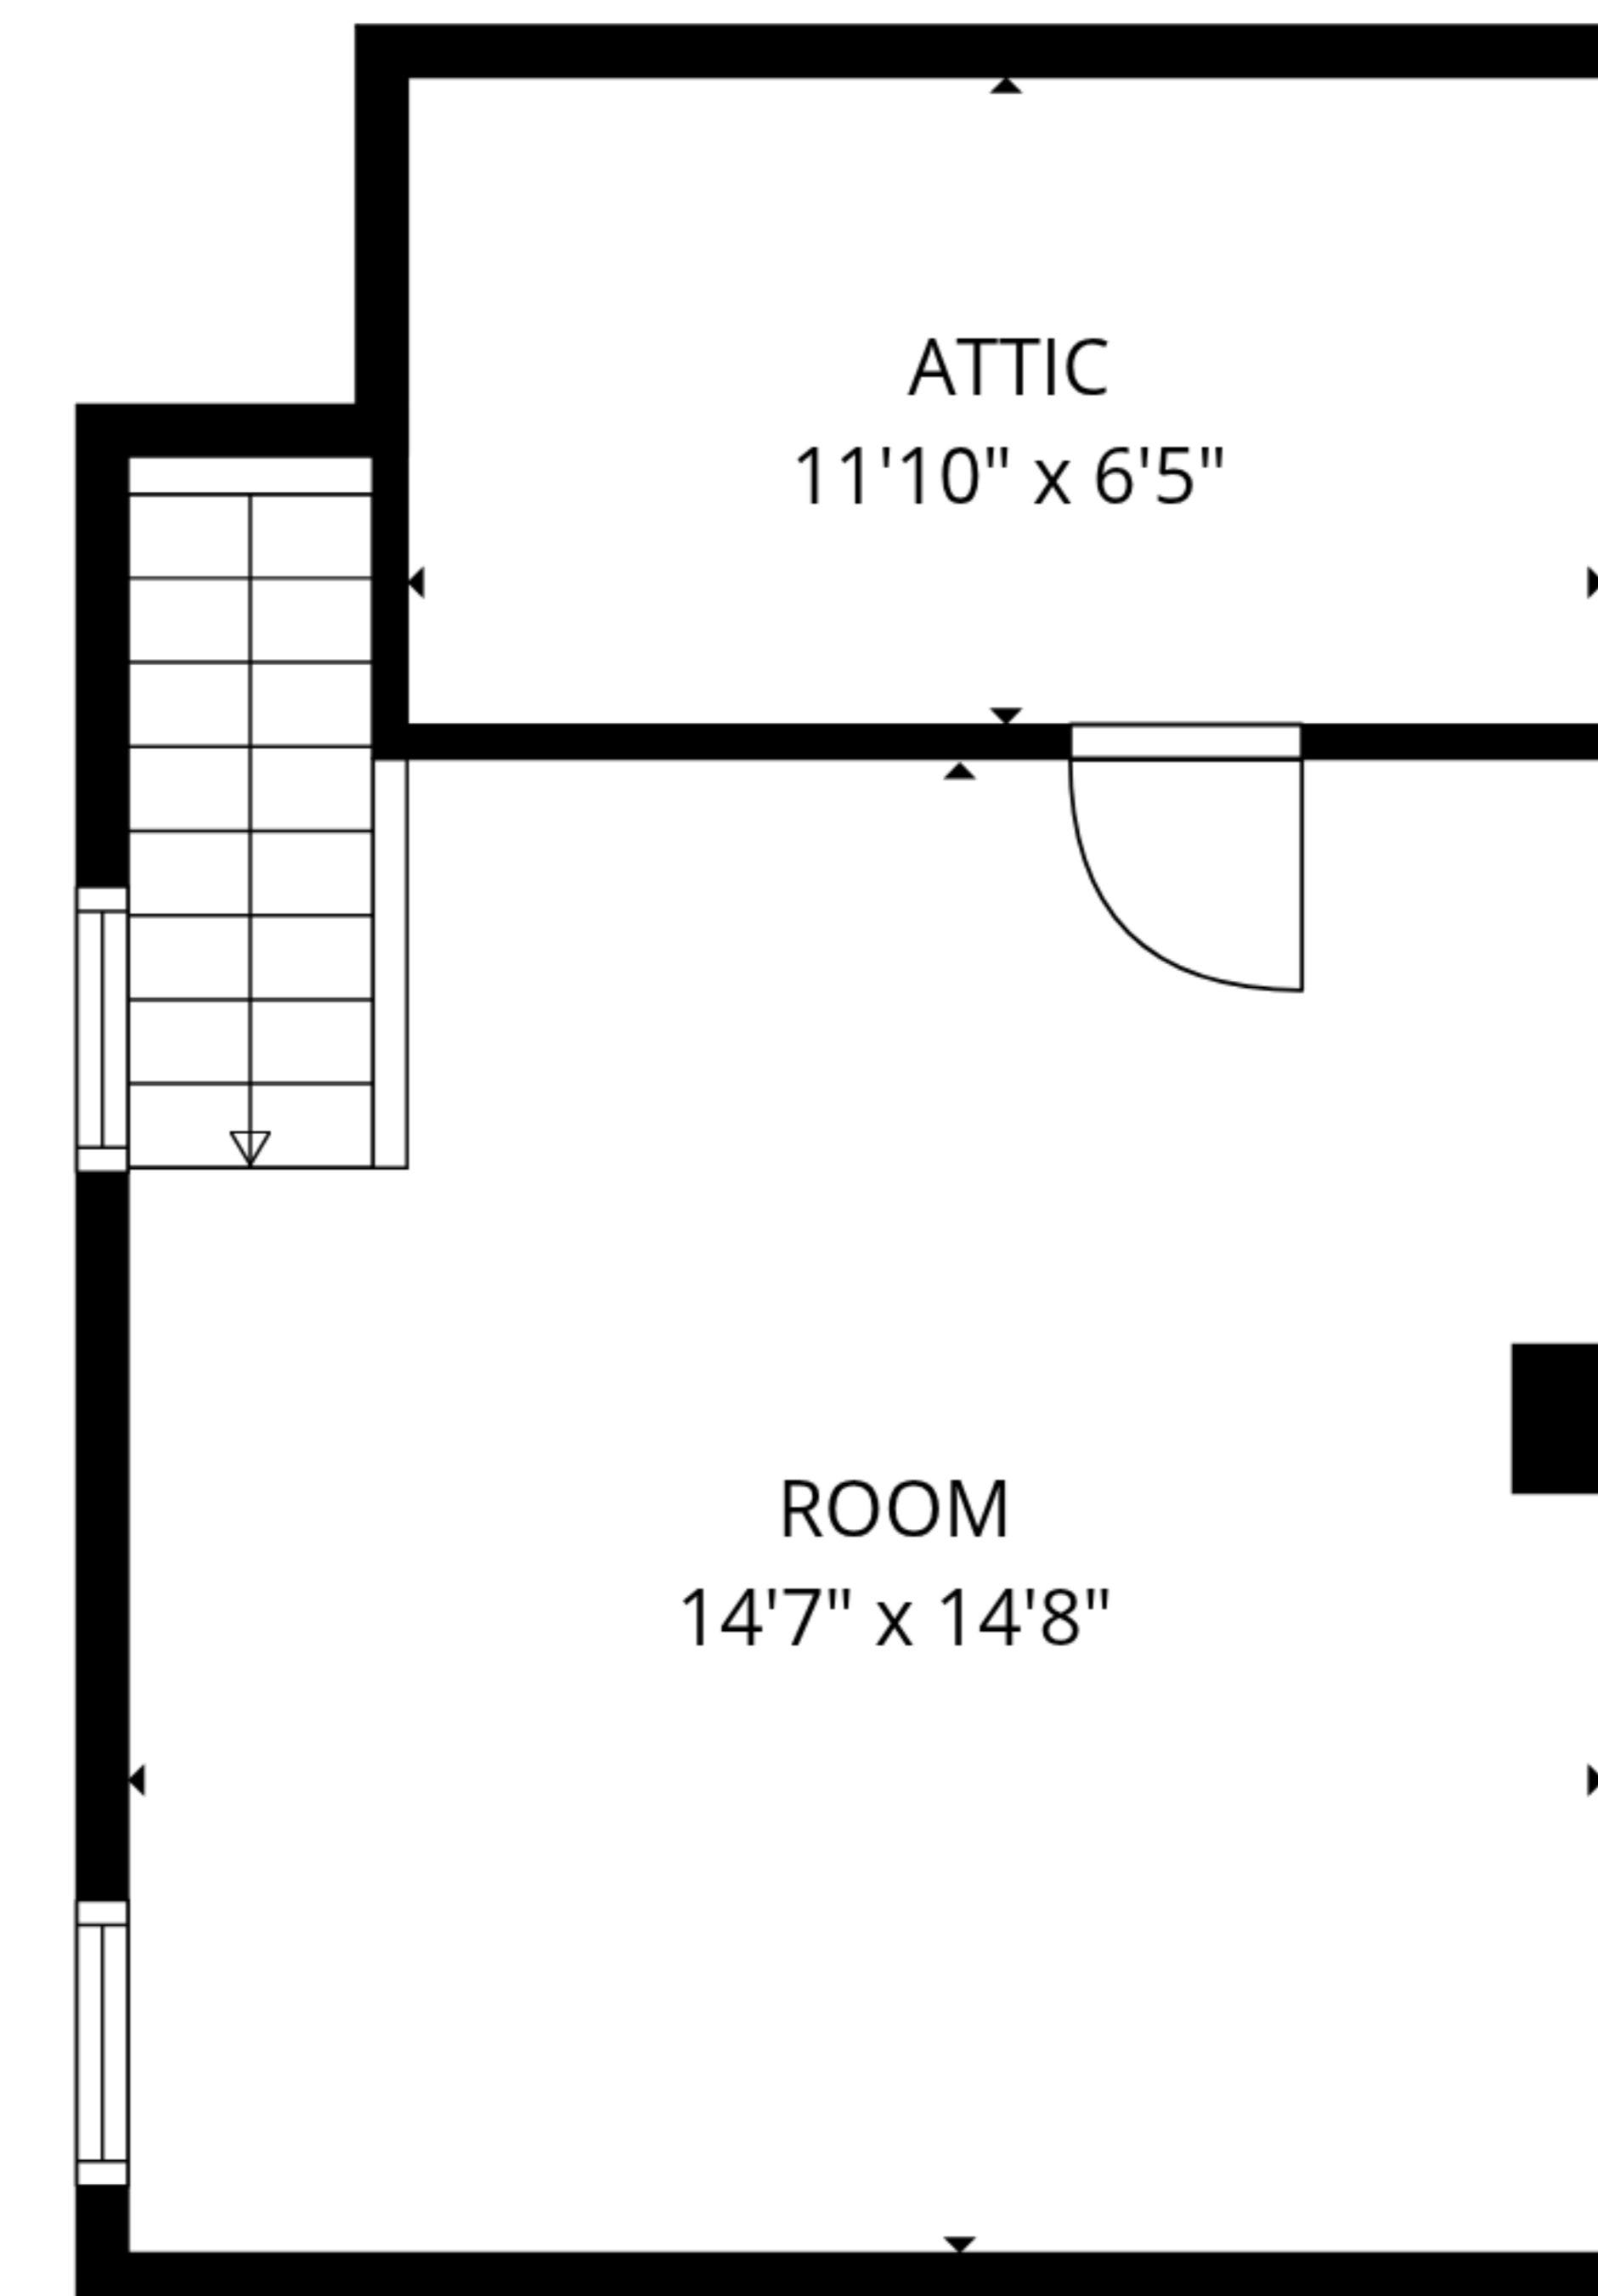

**TOTAL: 1330 sq. ft**

1ST FLOOR: 600 sq. ft, 2ND FLOOR: 534 sq. ft, 3RD FLOOR: 196 sq. ft  
 EXCLUDED AREAS: PATIO: 125 sq. ft, BALCONY: 48 sq. ft, LOW CEILING: 106 sq. ft,  
 WALLS: 155 sq. ft

MEASUREMENTS ARE DEEMED RELIABLE BUT ARE NOT GUARANTEED.