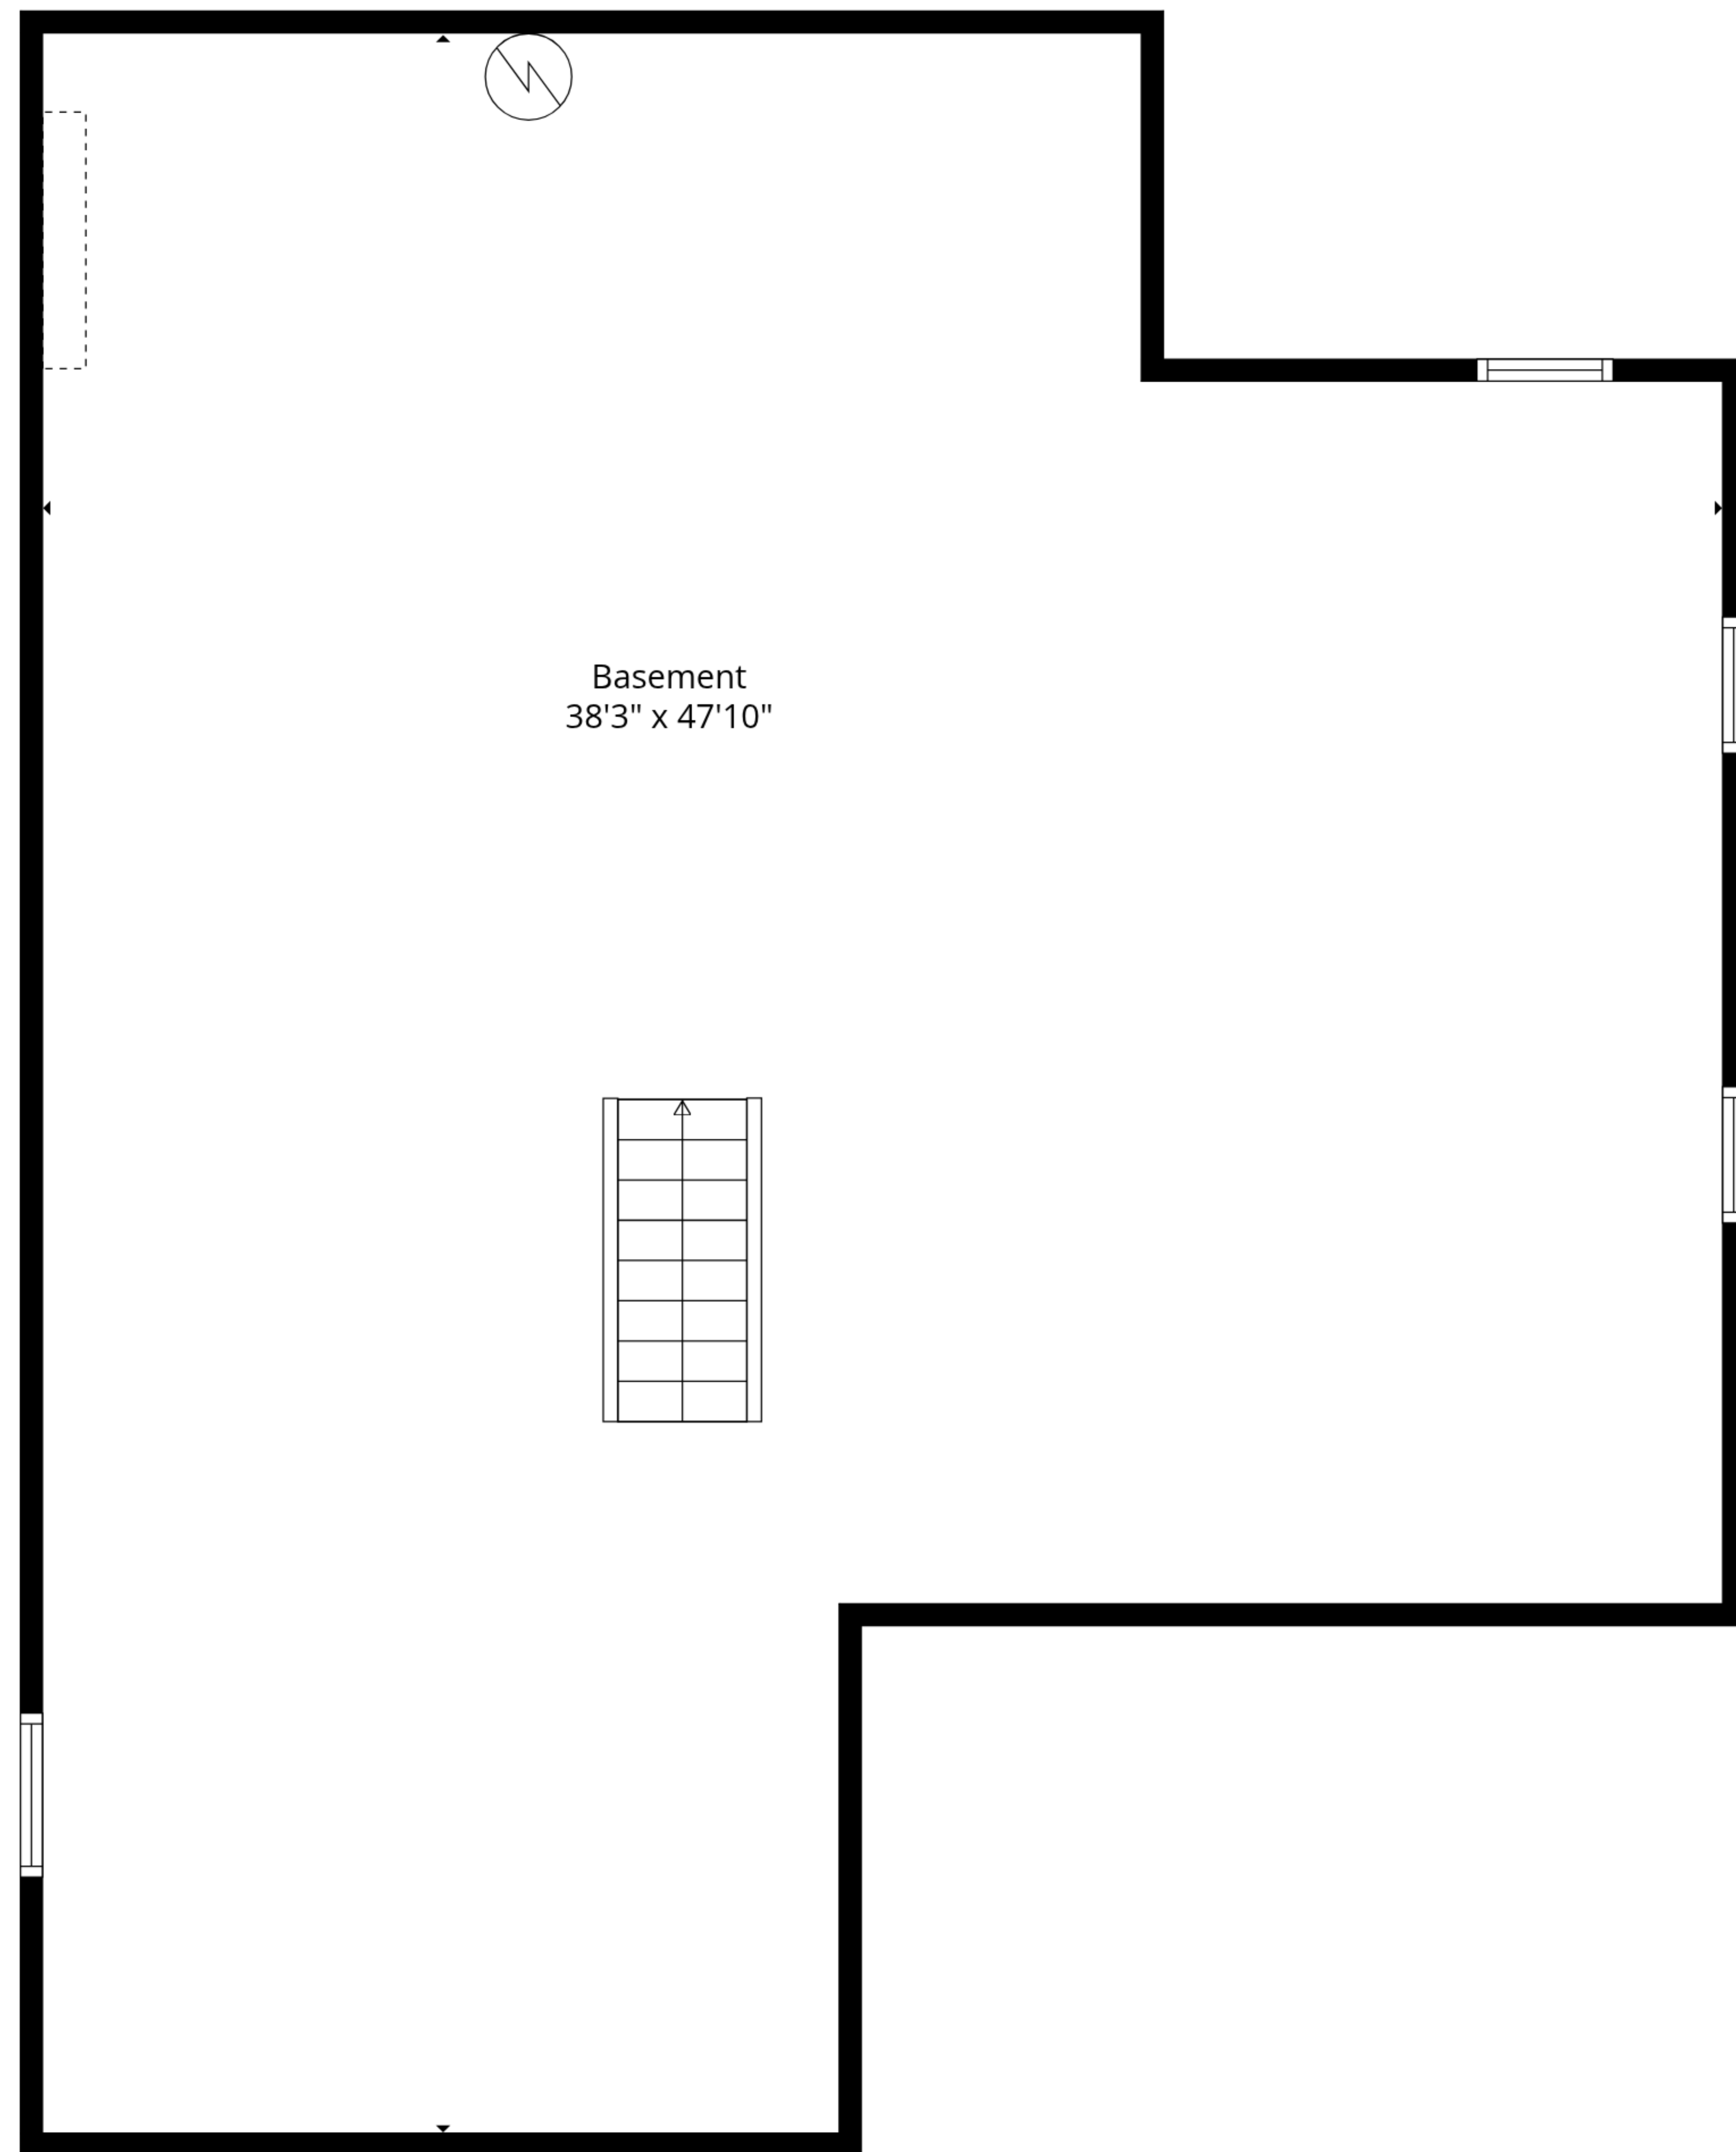

TOTAL: 1929 sq. ft

Basement: 0 sq. ft, 1st floor: 1929 sq. ft

EXCLUDED AREAS: BASEMENT: 1486 sq. ft, SCREENED PORCH: 108 sq. ft, FIREPLACE: 13 sq. ft,
WALLS: 201 sq. ft

TOTAL: 1929 sq. ft

Basement: 0 sq. ft, 1st floor: 1929 sq. ft

EXCLUDED AREAS: BASEMENT: 1486 sq. ft, SCREENED PORCH: 108 sq. ft, FIREPLACE: 13 sq. ft,
WALLS: 201 sq. ft

Basement

1st Floor

TOTAL: 1929 sq. ft

Basement: 0 sq. ft, 1st floor: 1929 sq. ft

EXCLUDED AREAS: BASEMENT: 1486 sq. ft, SCREENED PORCH: 108 sq. ft, FIREPLACE: 13 sq. ft,
WALLS: 201 sq. ft