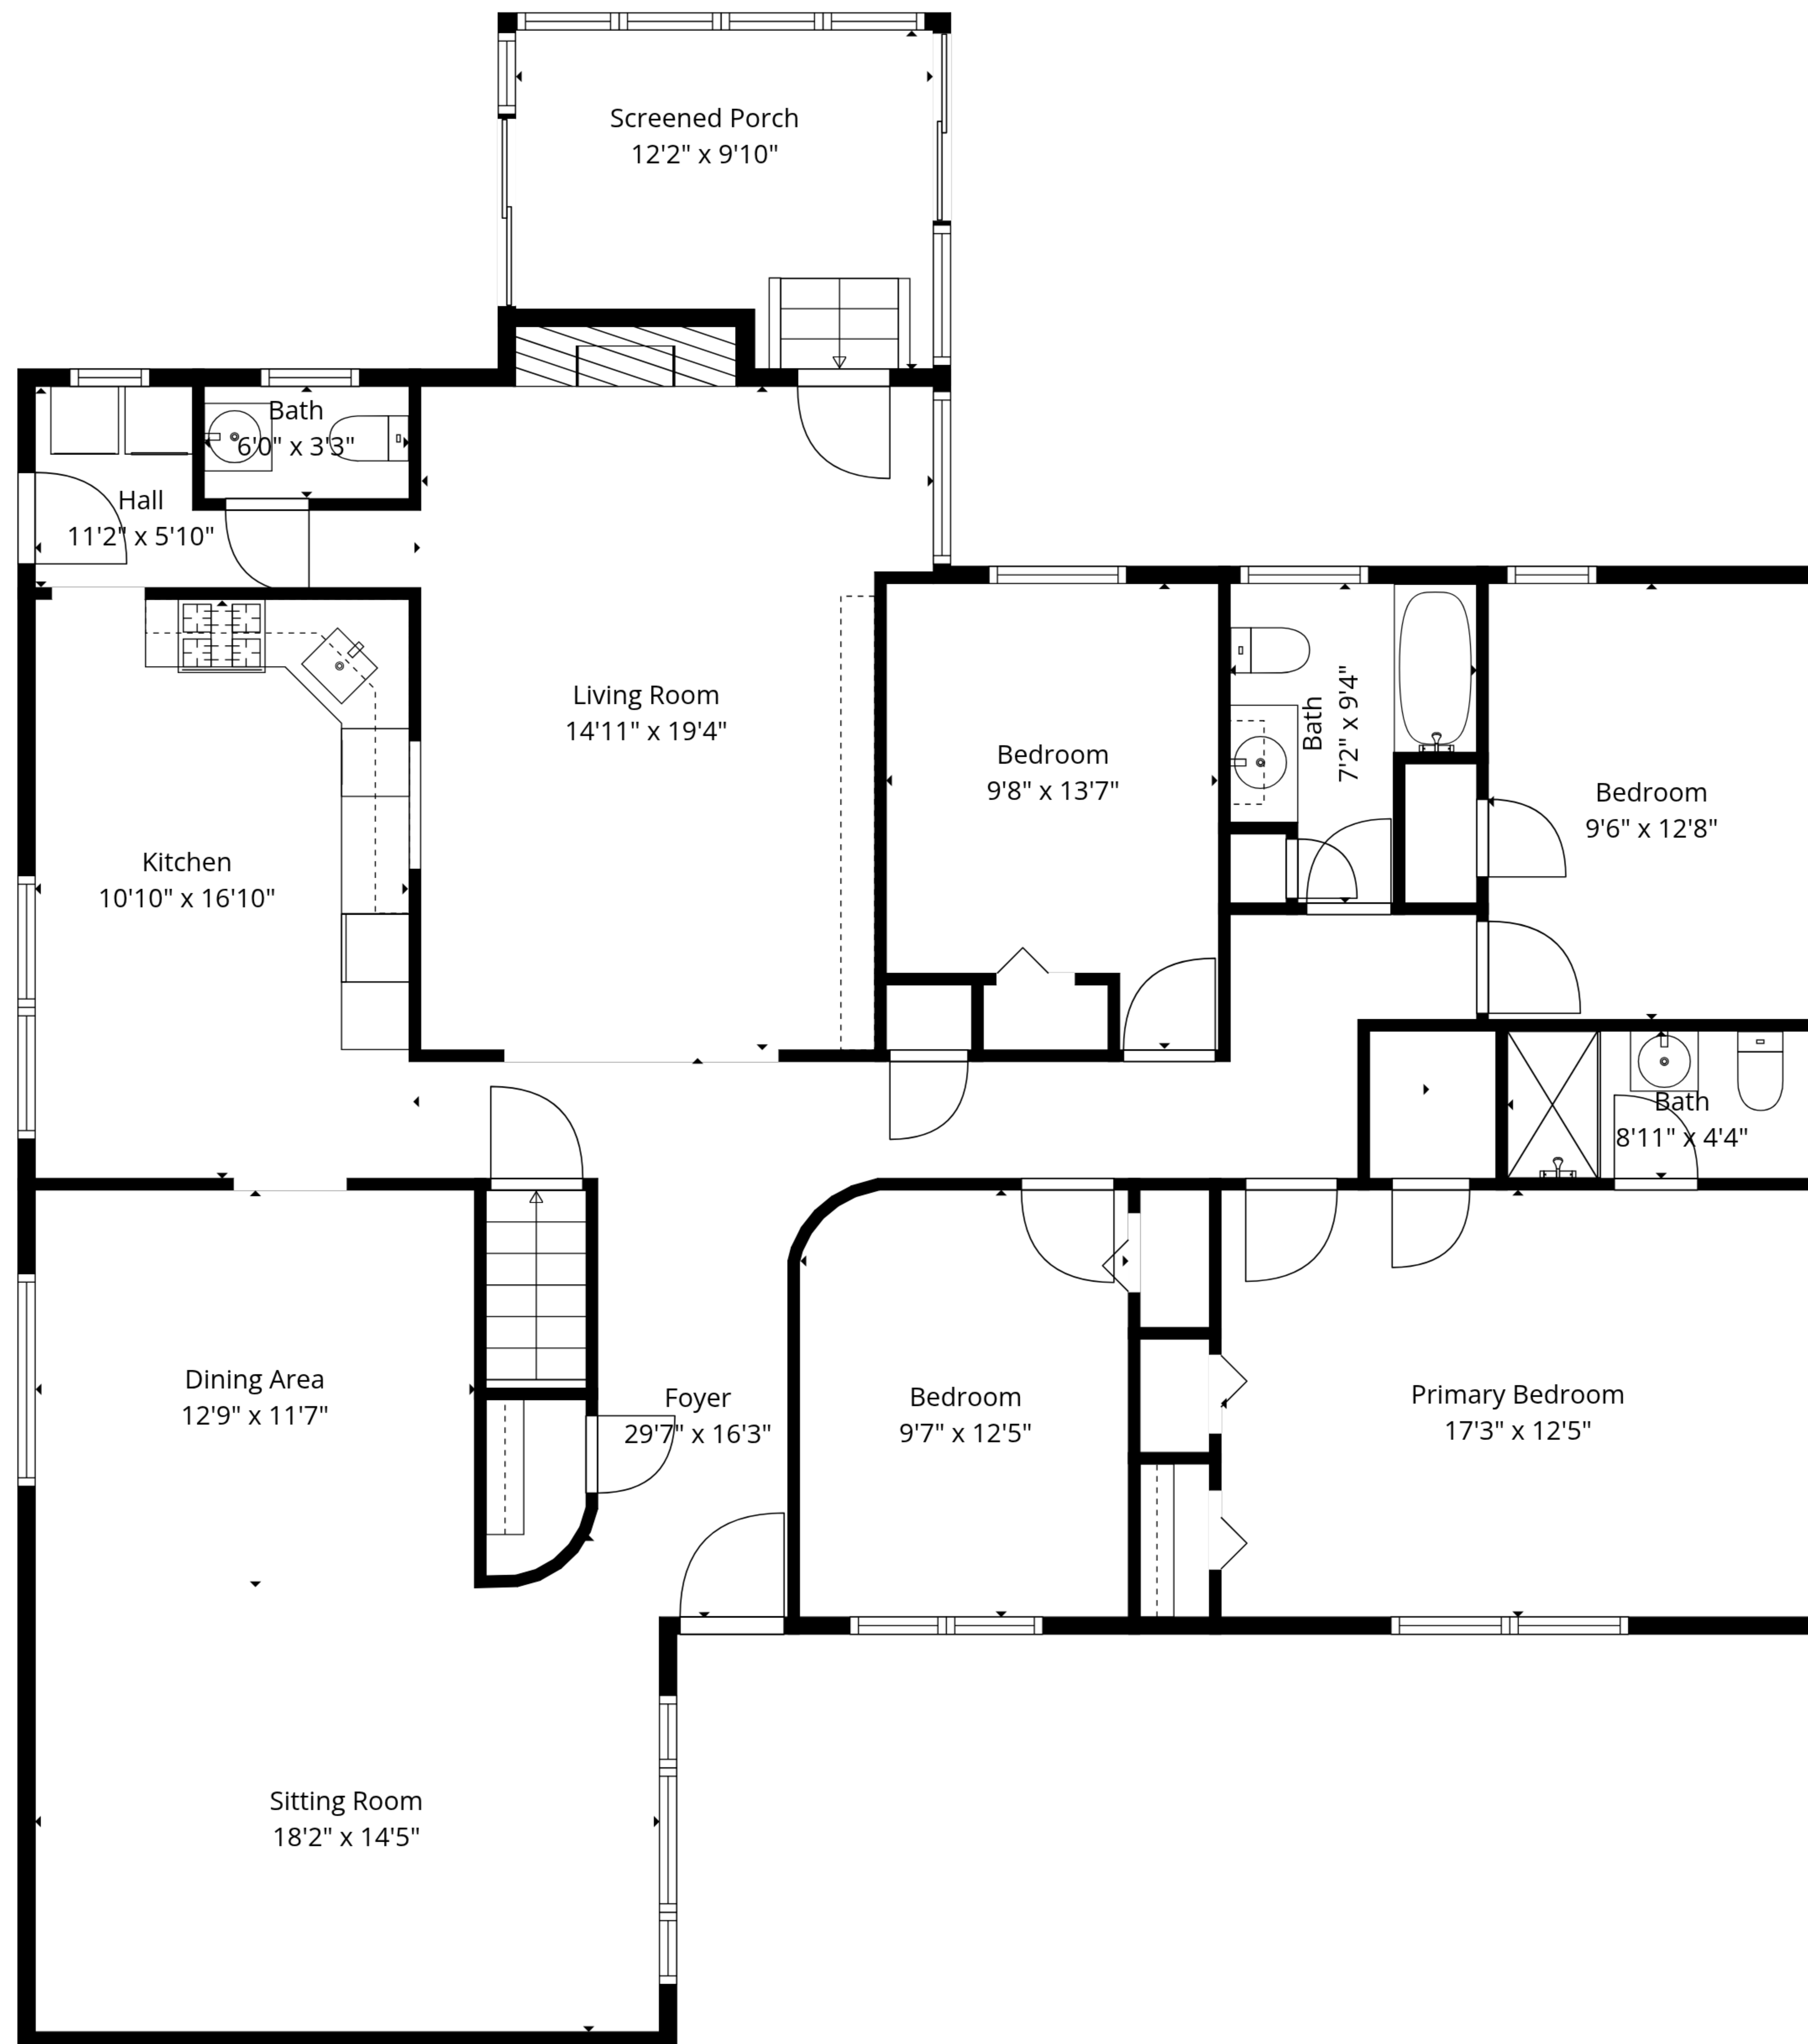

TOTAL: 1929 sq. ft

Basement: 0 sq. ft, 1st floor: 1929 sq. ft

EXCLUDED AREAS: BASEMENT: 1486 sq. ft, SCREENED PORCH: 108 sq. ft, FIREPLACE: 13 sq. ft,
WALLS: 201 sq. ft

TOTAL: 1929 sq. ft

Basement: 0 sq. ft, 1st floor: 1929 sq. ft

EXCLUDED AREAS: BASEMENT: 1486 sq. ft, SCREENED PORCH: 108 sq. ft, FIREPLACE: 13 sq. ft,
WALLS: 201 sq. ft

Basement

1st Floor

TOTAL: 1929 sq. ft

Basement: 0 sq. ft, 1st floor: 1929 sq. ft

EXCLUDED AREAS: BASEMENT: 1486 sq. ft, SCREENED PORCH: 108 sq. ft, FIREPLACE: 13 sq. ft,
WALLS: 201 sq. ft