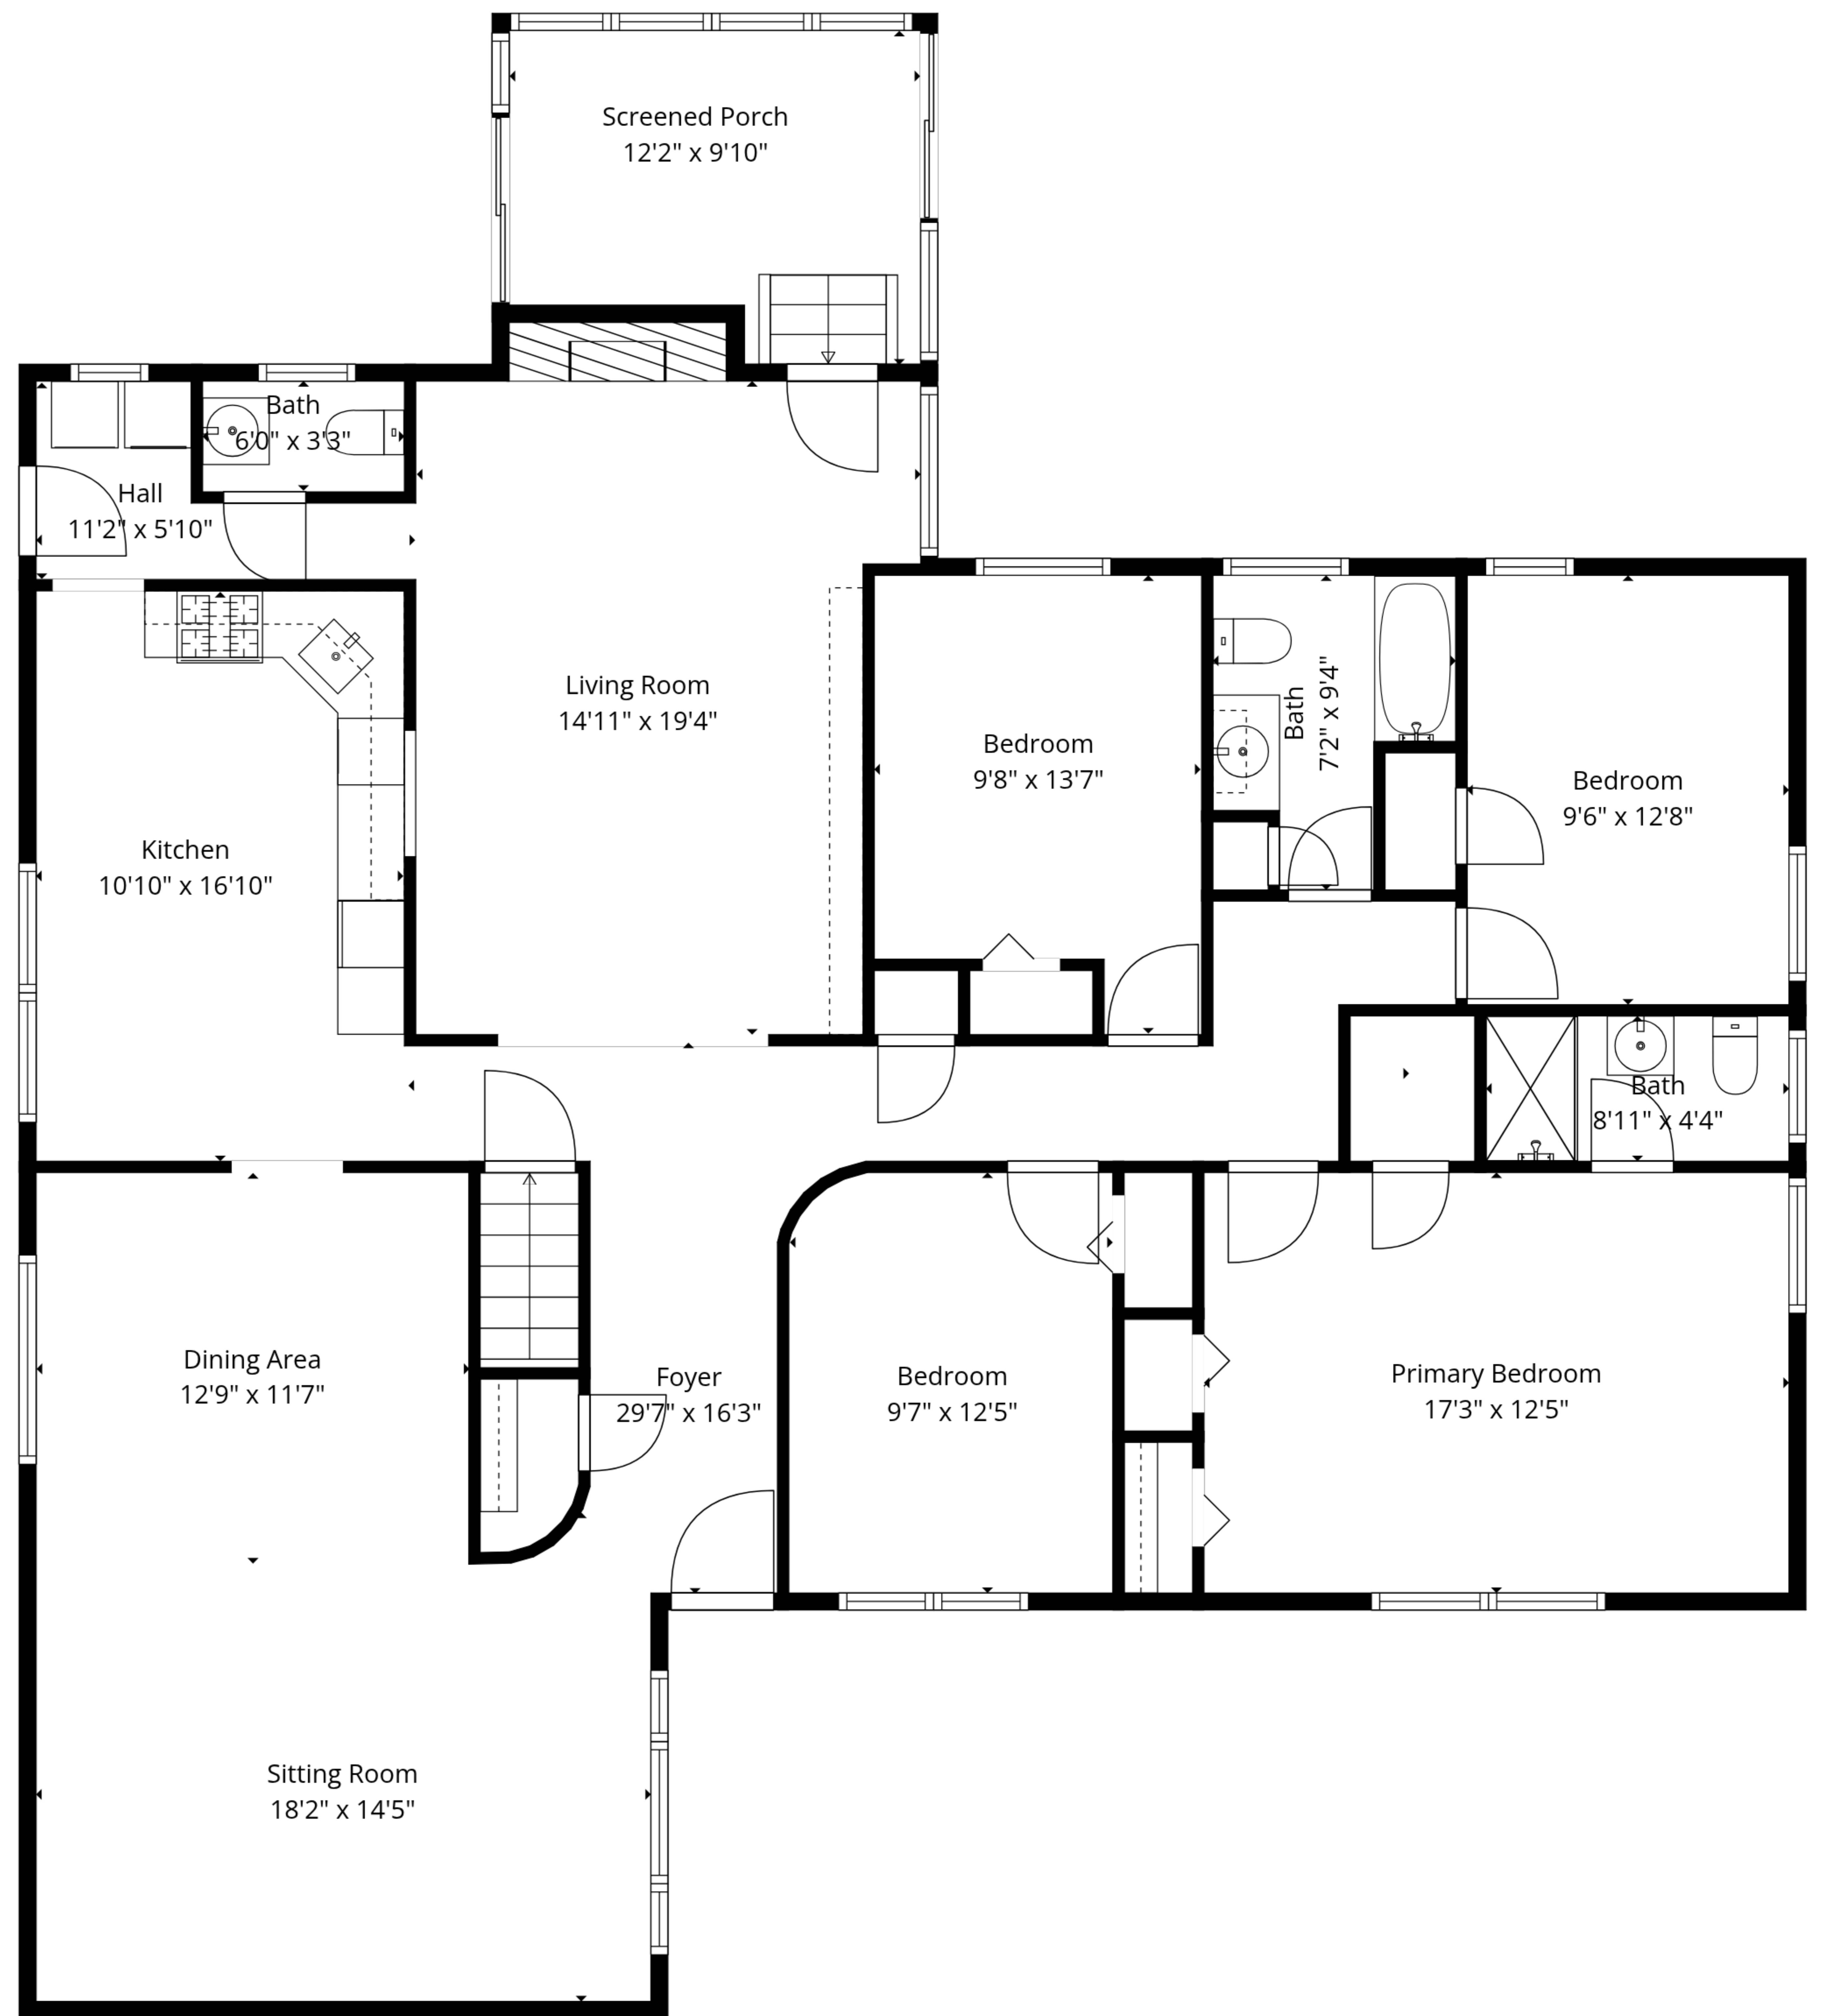

TOTAL: 1929 sq. ft

Basement: 0 sq. ft, 1st floor: 1929 sq. ft

EXCLUDED AREAS: BASEMENT: 1486 sq. ft, SCREENED PORCH: 108 sq. ft, FIREPLACE: 13 sq. ft,
WALLS: 201 sq. ft

TOTAL: 1929 sq. ft

Basement: 0 sq. ft, 1st floor: 1929 sq. ft

EXCLUDED AREAS: BASEMENT: 1486 sq. ft, SCREENED PORCH: 108 sq. ft, FIREPLACE: 13 sq. ft,
WALLS: 201 sq. ft

Basement

1st Floor

TOTAL: 1929 sq. ft

Basement: 0 sq. ft, 1st floor: 1929 sq. ft

EXCLUDED AREAS: BASEMENT: 1486 sq. ft, SCREENED PORCH: 108 sq. ft, FIREPLACE: 13 sq. ft,
WALLS: 201 sq. ft