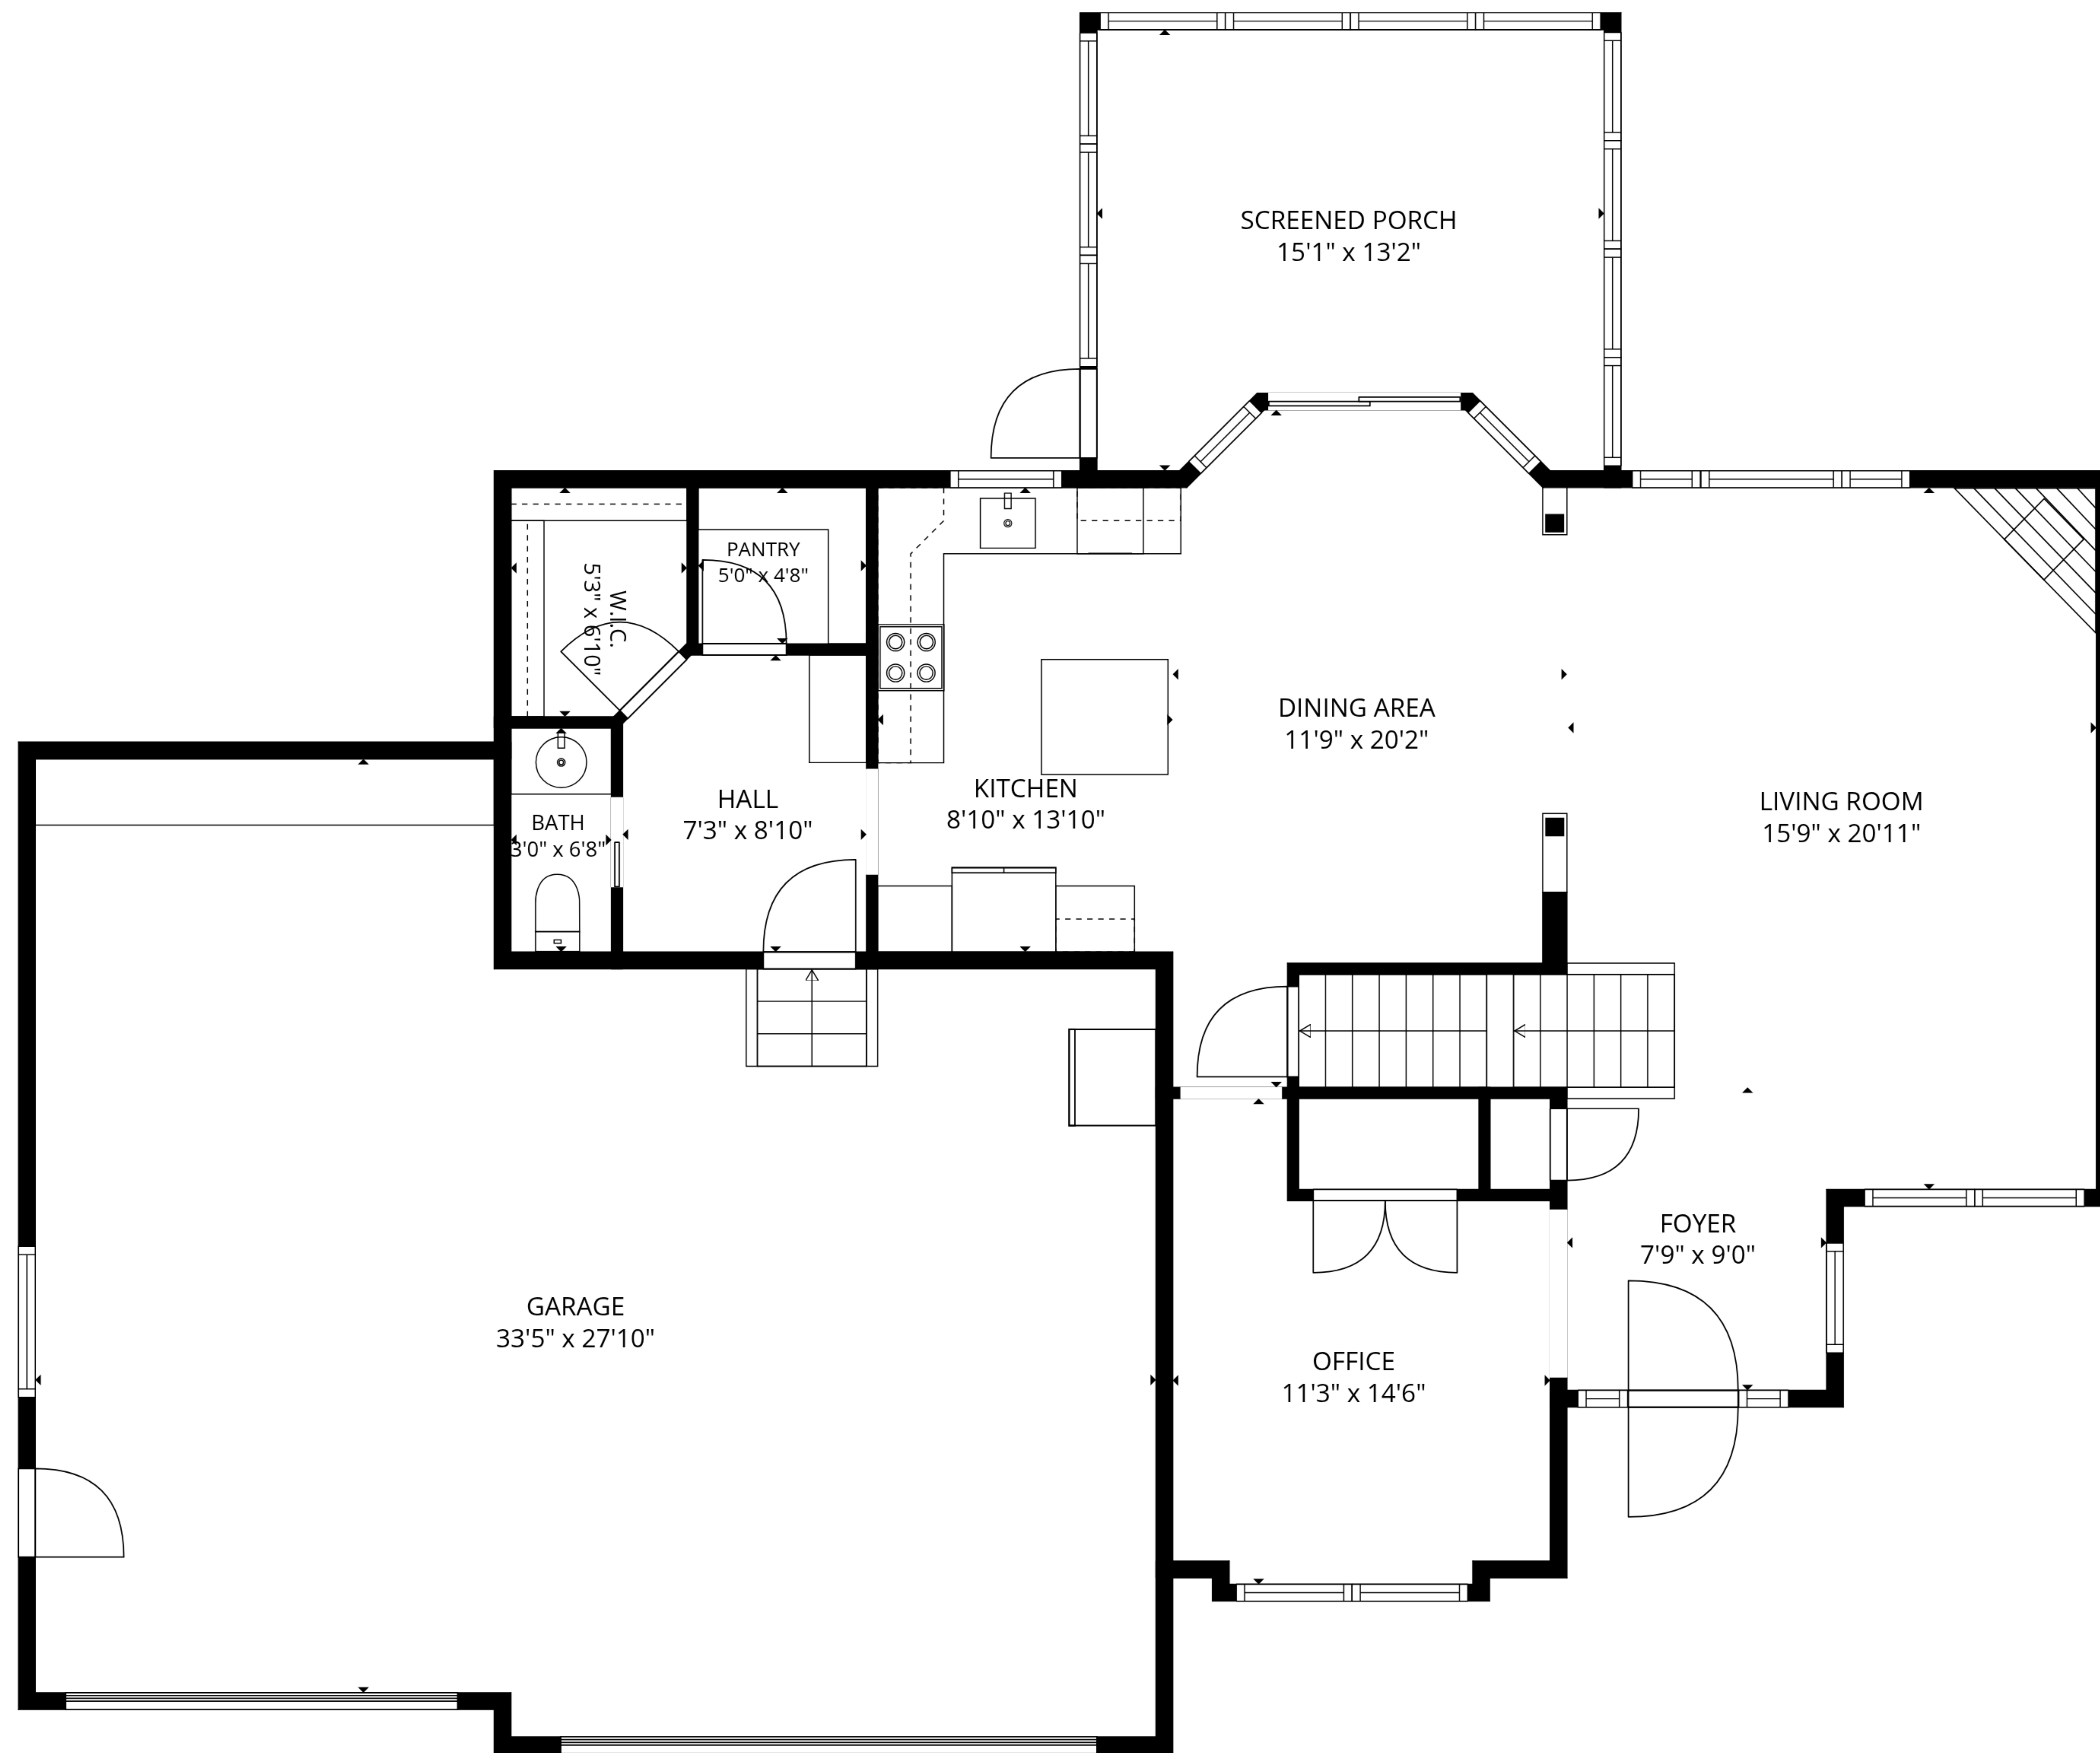

TOTAL: 2818 sq. ft

1ST FLOOR: 874 sq. ft, 2ND FLOOR: 1047 sq. ft, 3RD FLOOR: 897 sq. ft
 EXCLUDED AREAS: COVERED PATIO: 474 sq. ft, UTILITY: 148 sq. ft, GARAGE: 832 sq. ft,
 SCREENED PORCH: 179 sq. ft, WALLS: 287 sq. ft

SIZES AND DIMENSIONS ARE APPROXIMATE, ACTUAL MAY VARY.

TOTAL: 2818 sq. ft

1ST FLOOR: 874 sq. ft, 2ND FLOOR: 1047 sq. ft, 3RD FLOOR: 897 sq. ft
 EXCLUDED AREAS: COVERED PATIO: 474 sq. ft, UTILITY: 148 sq. ft, GARAGE: 832 sq. ft,
 SCREENED PORCH: 179 sq. ft, WALLS: 287 sq. ft