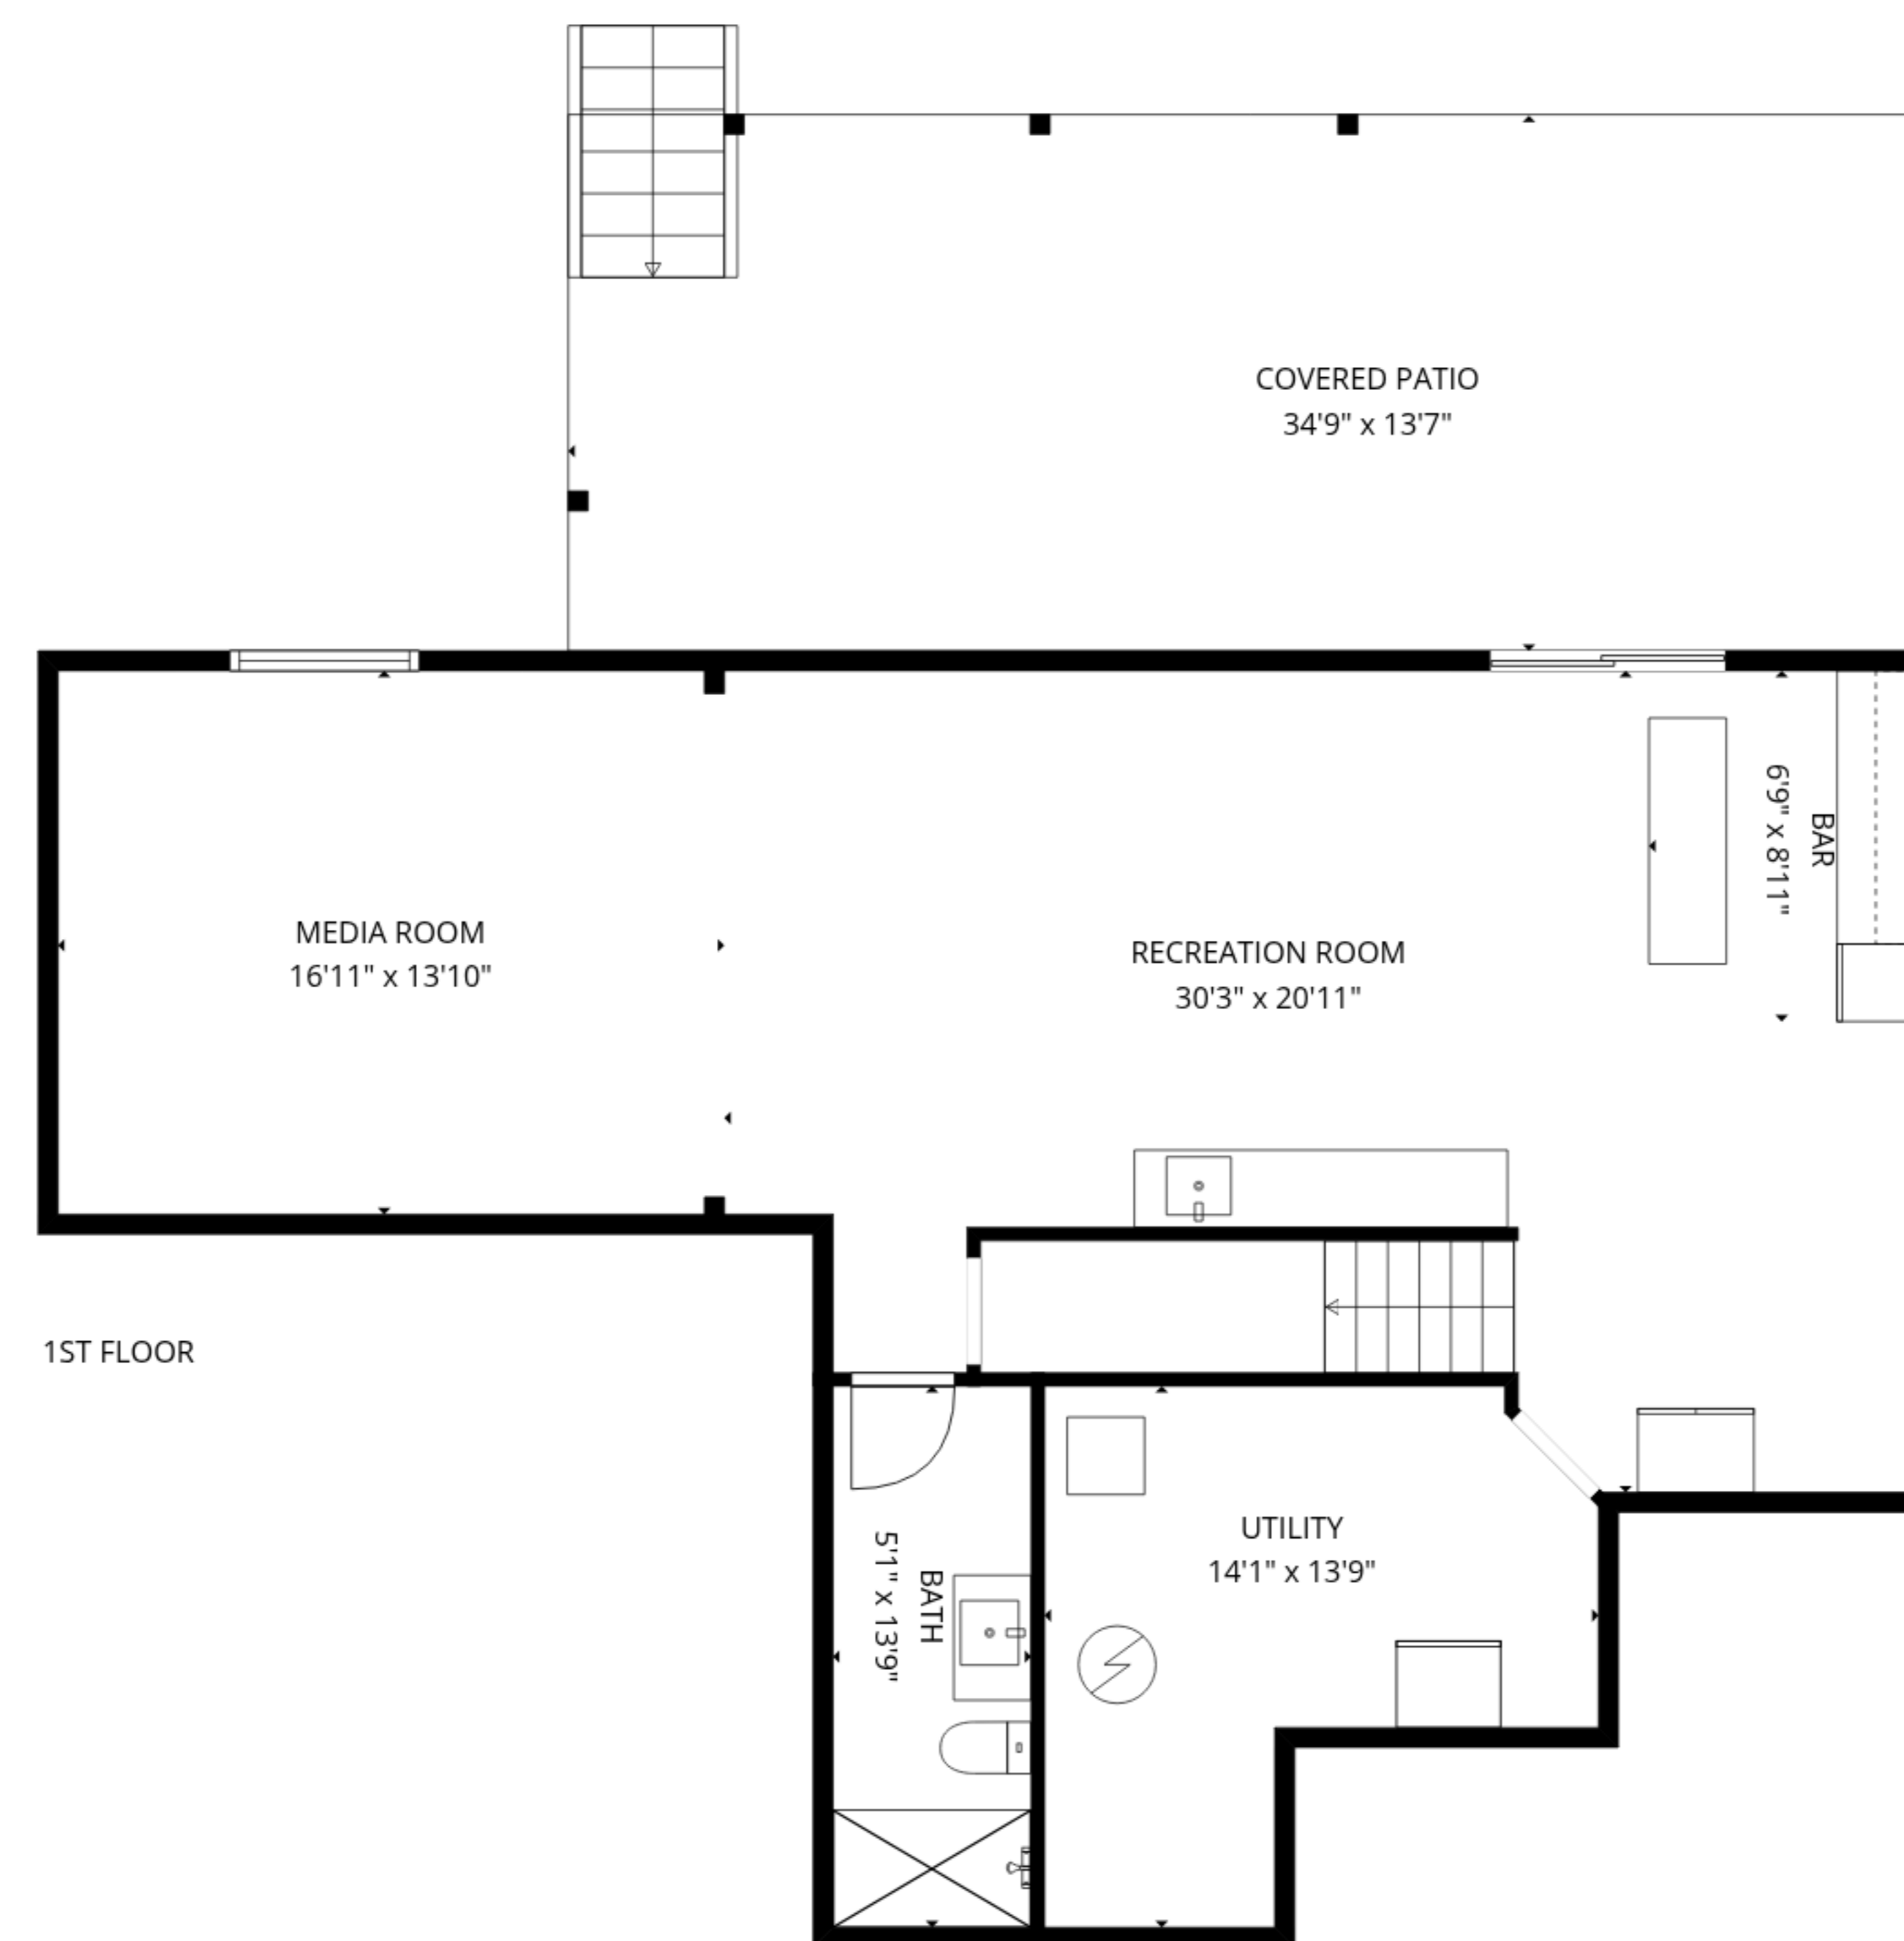

TOTAL: 2818 sq. ft

1ST FLOOR: 874 sq. ft, 2ND FLOOR: 1047 sq. ft, 3RD FLOOR: 897 sq. ft
 EXCLUDED AREAS: COVERED PATIO: 474 sq. ft, UTILITY: 148 sq. ft, GARAGE: 832 sq. ft,
 SCREENED PORCH: 179 sq. ft, WALLS: 287 sq. ft

SIZES AND DIMENSIONS ARE APPROXIMATE, ACTUAL MAY VARY.

TOTAL: 2818 sq. ft

1ST FLOOR: 874 sq. ft, 2ND FLOOR: 1047 sq. ft, 3RD FLOOR: 897 sq. ft
 EXCLUDED AREAS: COVERED PATIO: 474 sq. ft, UTILITY: 148 sq. ft, GARAGE: 832 sq. ft,
 SCREENED PORCH: 179 sq. ft, WALLS: 287 sq. ft