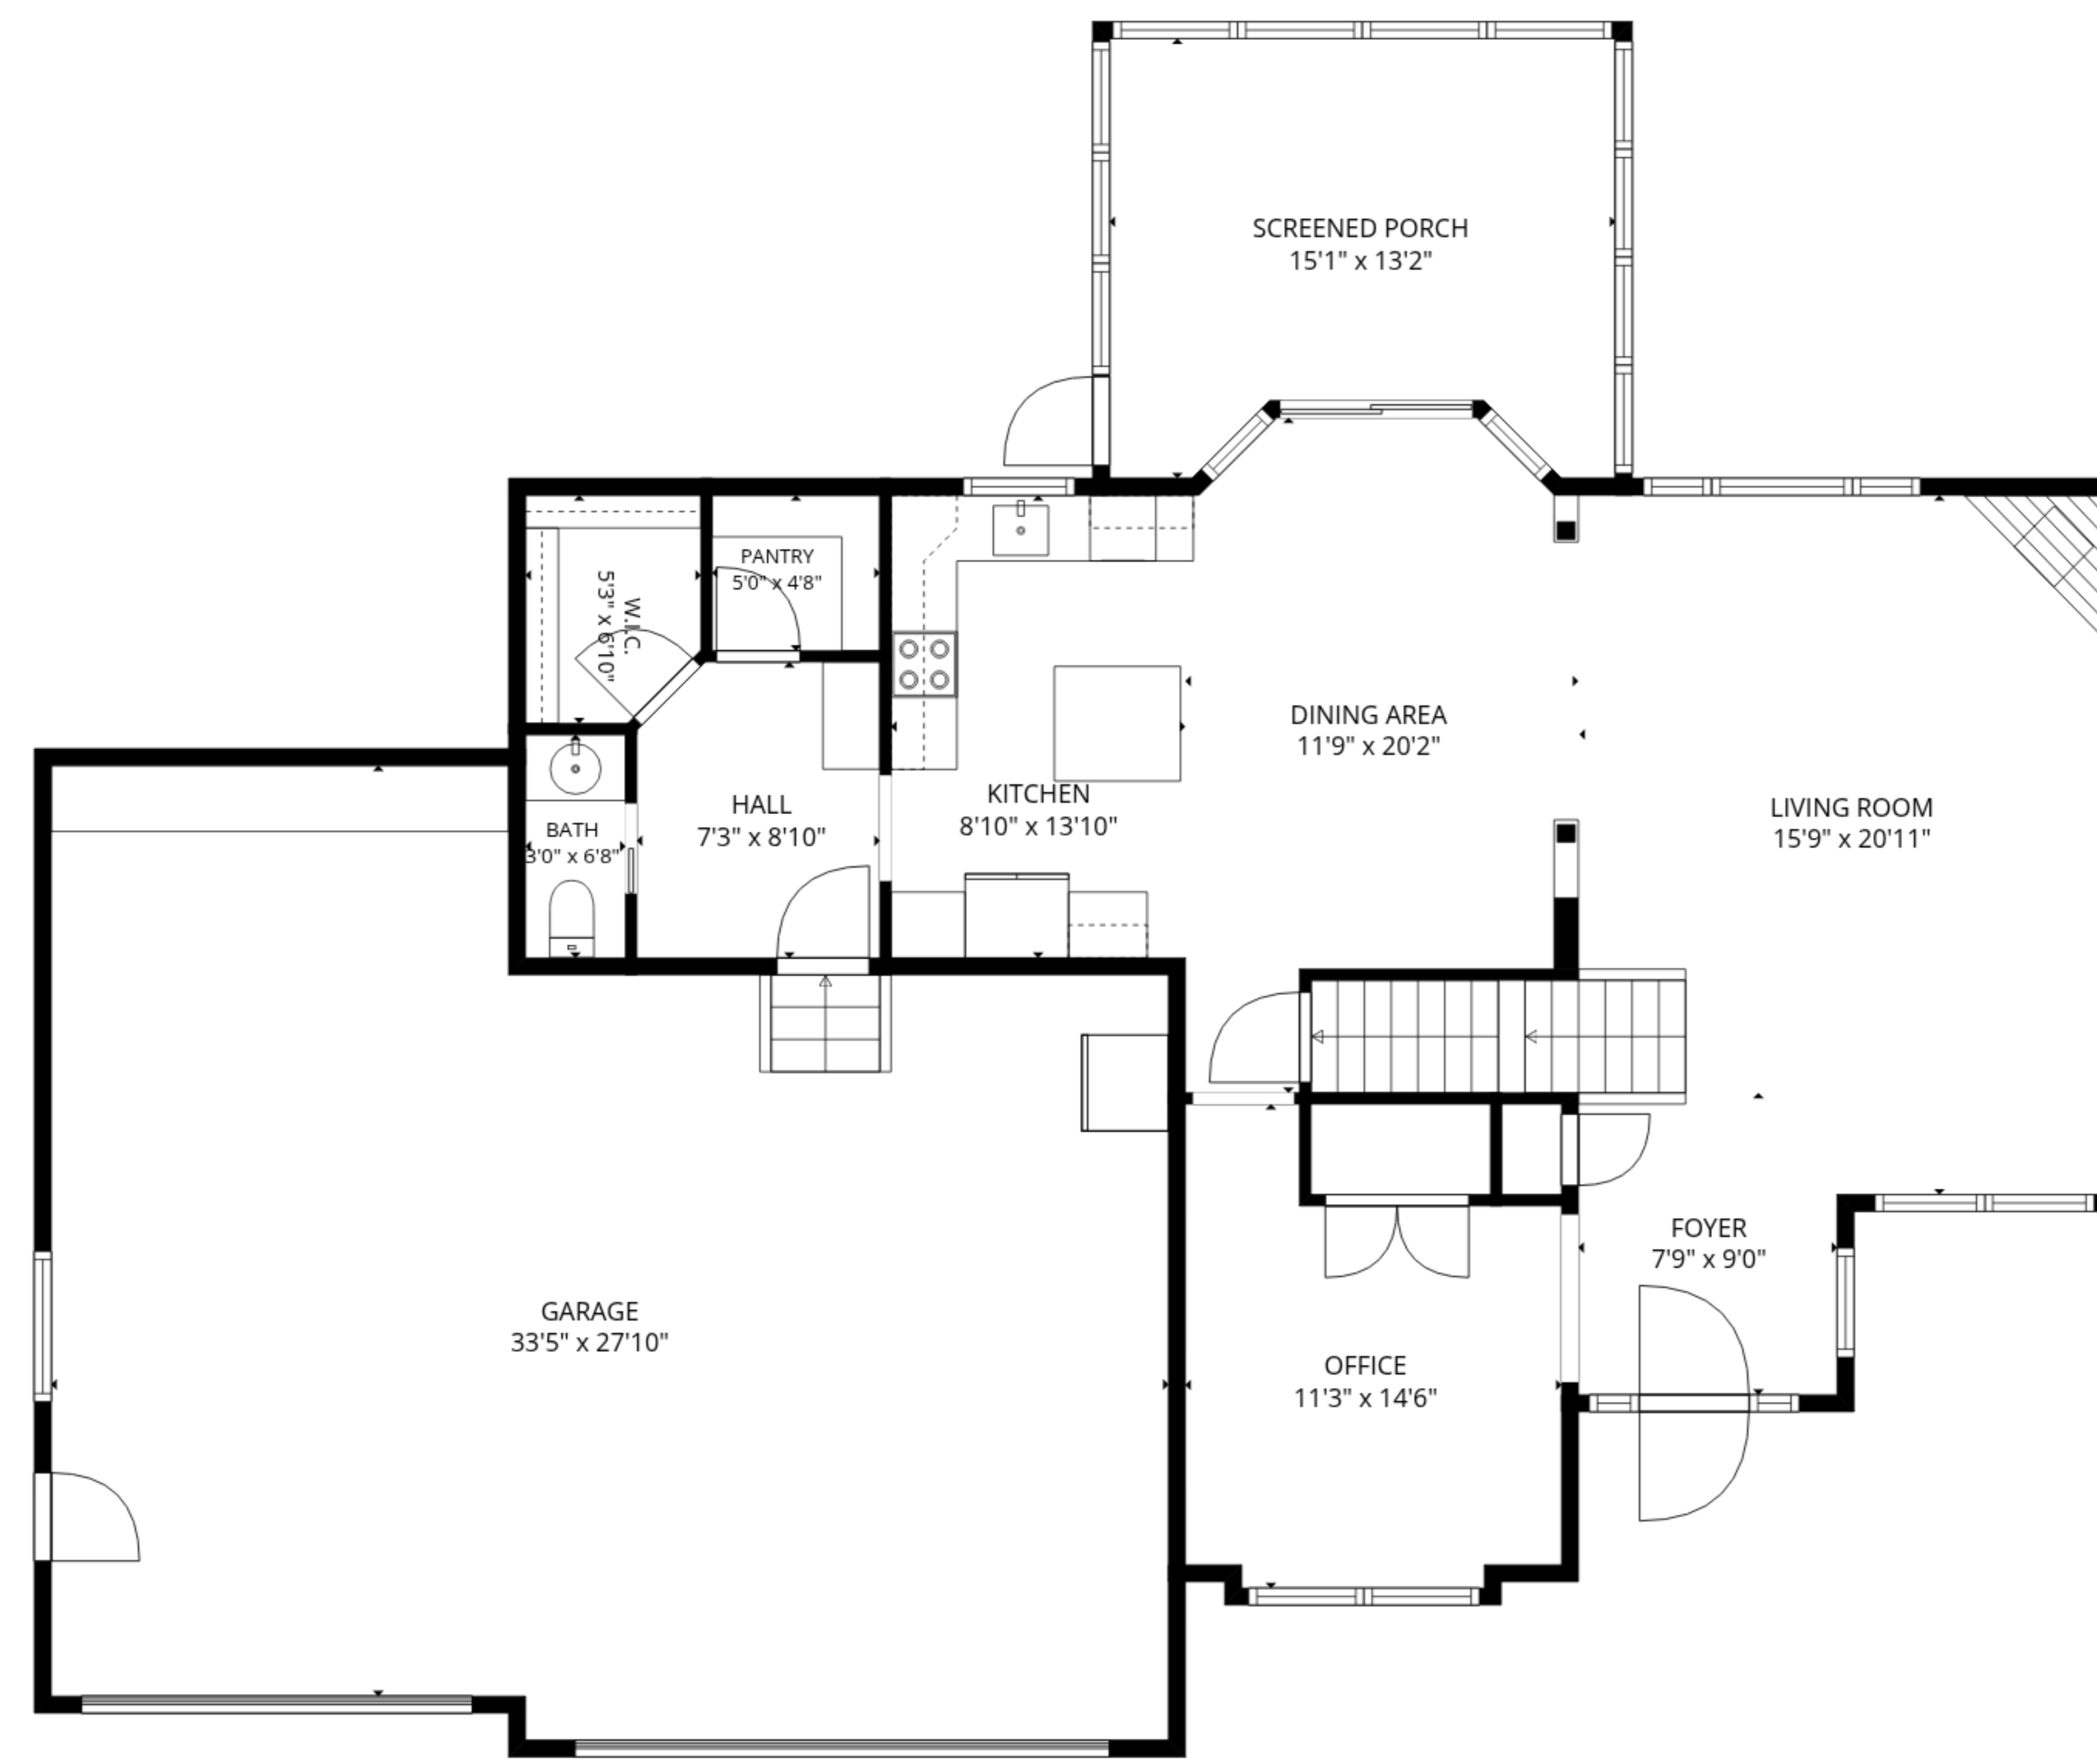

TOTAL: 2818 sq. ft

1ST FLOOR: 874 sq. ft, 2ND FLOOR: 1047 sq. ft, 3RD FLOOR: 897 sq. ft
 EXCLUDED AREAS: COVERED PATIO: 474 sq. ft, UTILITY: 148 sq. ft, GARAGE: 832 sq. ft,
 SCREENED PORCH: 179 sq. ft, WALLS: 287 sq. ft

SIZES AND DIMENSIONS ARE APPROXIMATE, ACTUAL MAY VARY.

TOTAL: 2818 sq. ft

1ST FLOOR: 874 sq. ft, 2ND FLOOR: 1047 sq. ft, 3RD FLOOR: 897 sq. ft
 EXCLUDED AREAS: COVERED PATIO: 474 sq. ft, UTILITY: 148 sq. ft, GARAGE: 832 sq. ft,
 SCREENED PORCH: 179 sq. ft, WALLS: 287 sq. ft