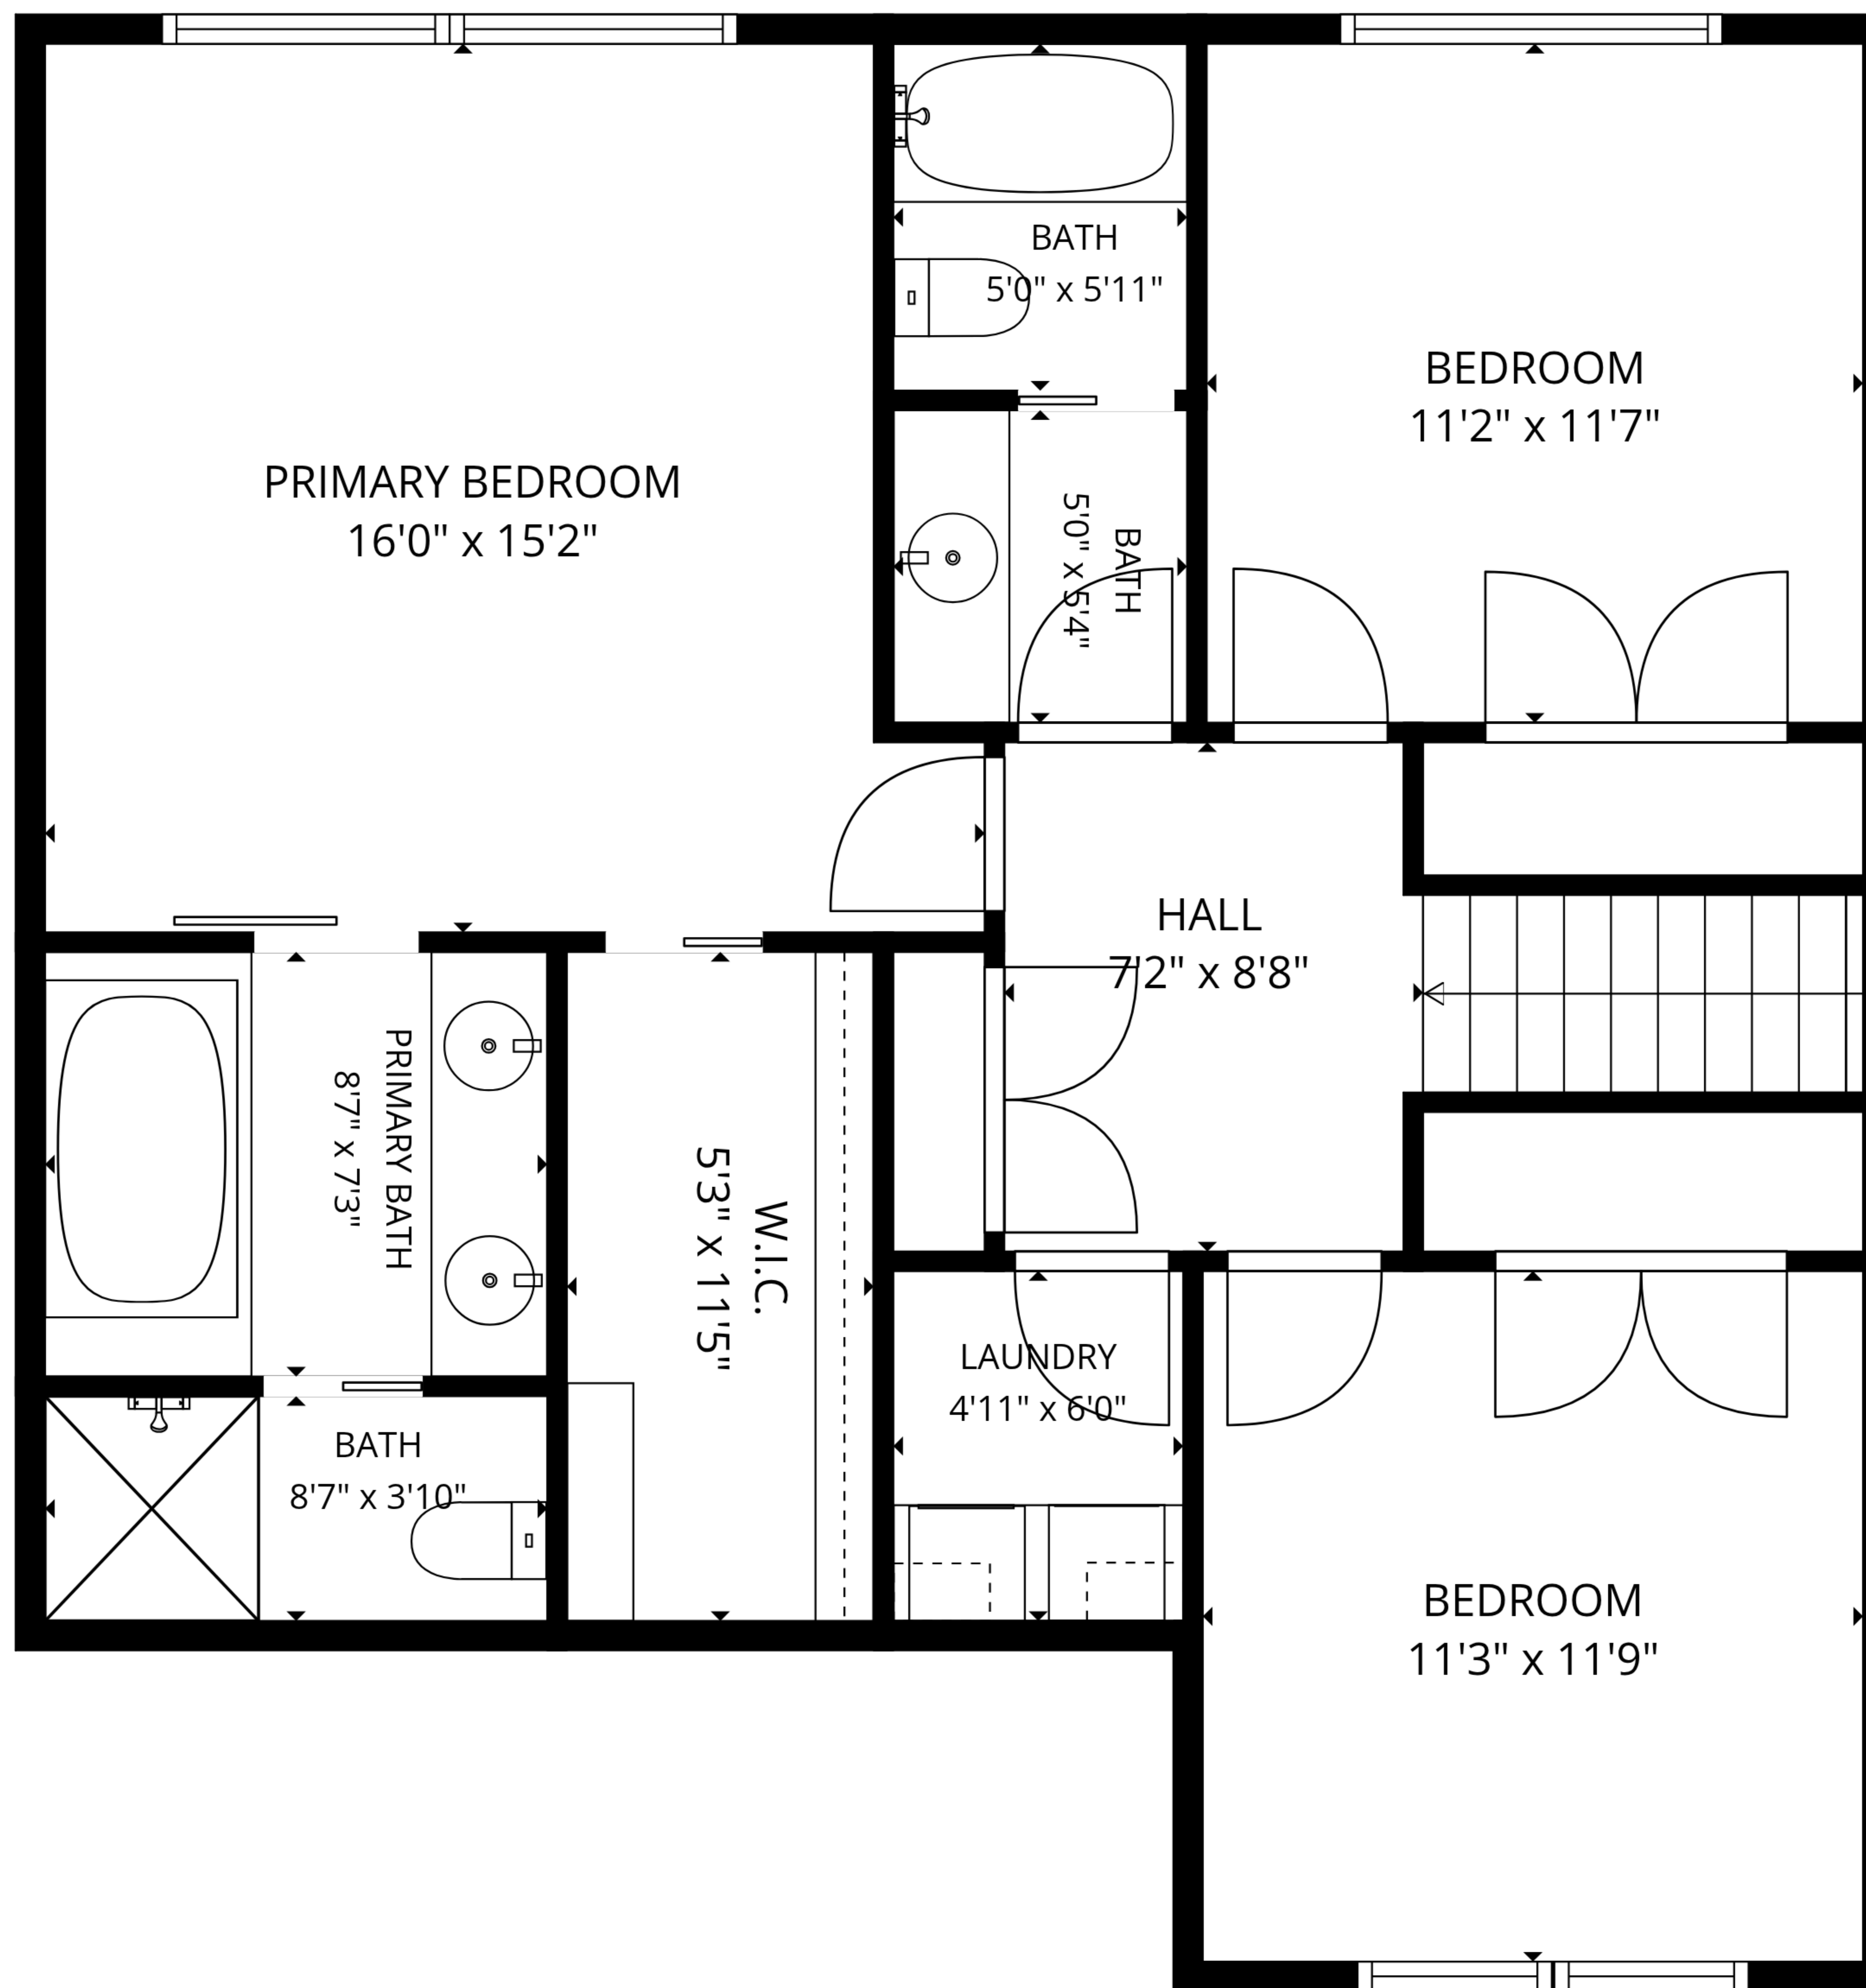

TOTAL: 2818 sq. ft

1ST FLOOR: 874 sq. ft, 2ND FLOOR: 1047 sq. ft, 3RD FLOOR: 897 sq. ft
 EXCLUDED AREAS: COVERED PATIO: 474 sq. ft, UTILITY: 148 sq. ft, GARAGE: 832 sq. ft,
 SCREENED PORCH: 179 sq. ft, WALLS: 287 sq. ft

SIZES AND DIMENSIONS ARE APPROXIMATE, ACTUAL MAY VARY.

TOTAL: 2818 sq. ft

1ST FLOOR: 874 sq. ft, 2ND FLOOR: 1047 sq. ft, 3RD FLOOR: 897 sq. ft
 EXCLUDED AREAS: COVERED PATIO: 474 sq. ft, UTILITY: 148 sq. ft, GARAGE: 832 sq. ft,
 SCREENED PORCH: 179 sq. ft, WALLS: 287 sq. ft