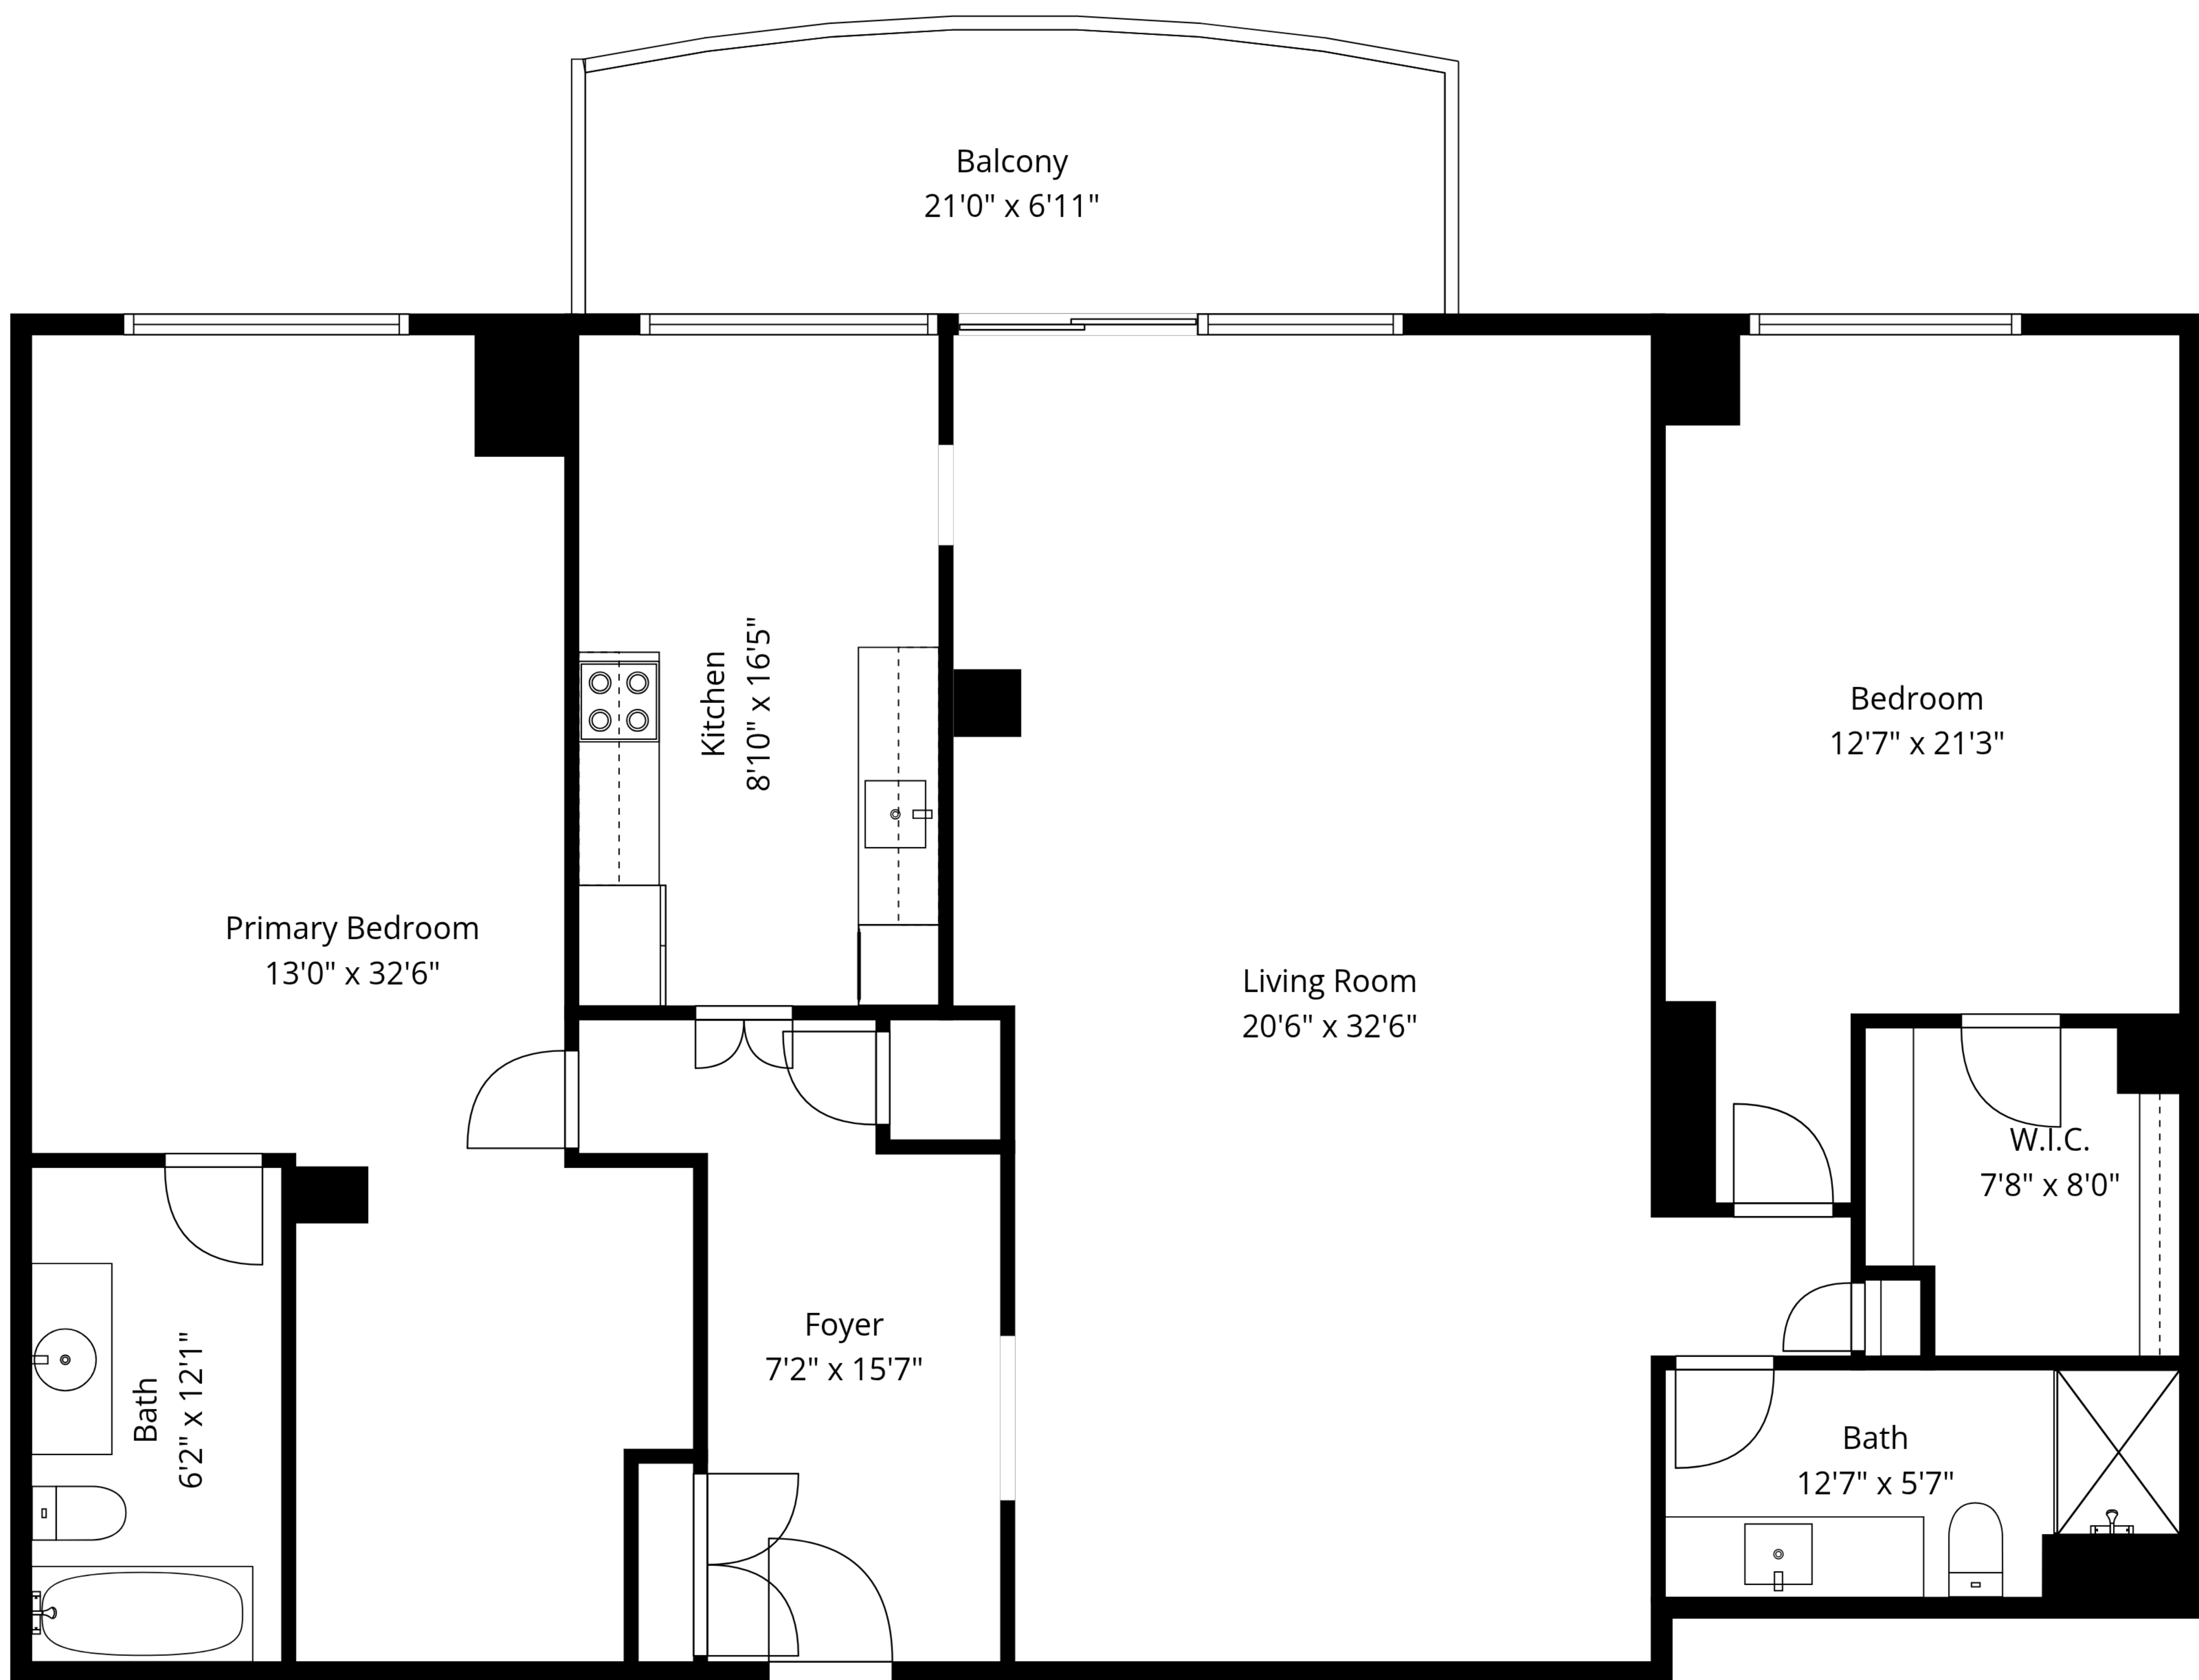

TOTAL: 1686 sq. ft
 1st floor: 1686 sq. ft
 EXCLUDED AREAS: BALCONY: 139 sq. ft, WALLS: 86 sq. ft

Measurements Are Approximate - Deemed Highly Reliable But Not Guaranteed

TOTAL: 1686 sq. ft
1st floor: 1686 sq. ft
EXCLUDED AREAS: BALCONY: 139 sq. ft, WALLS: 86 sq. ft