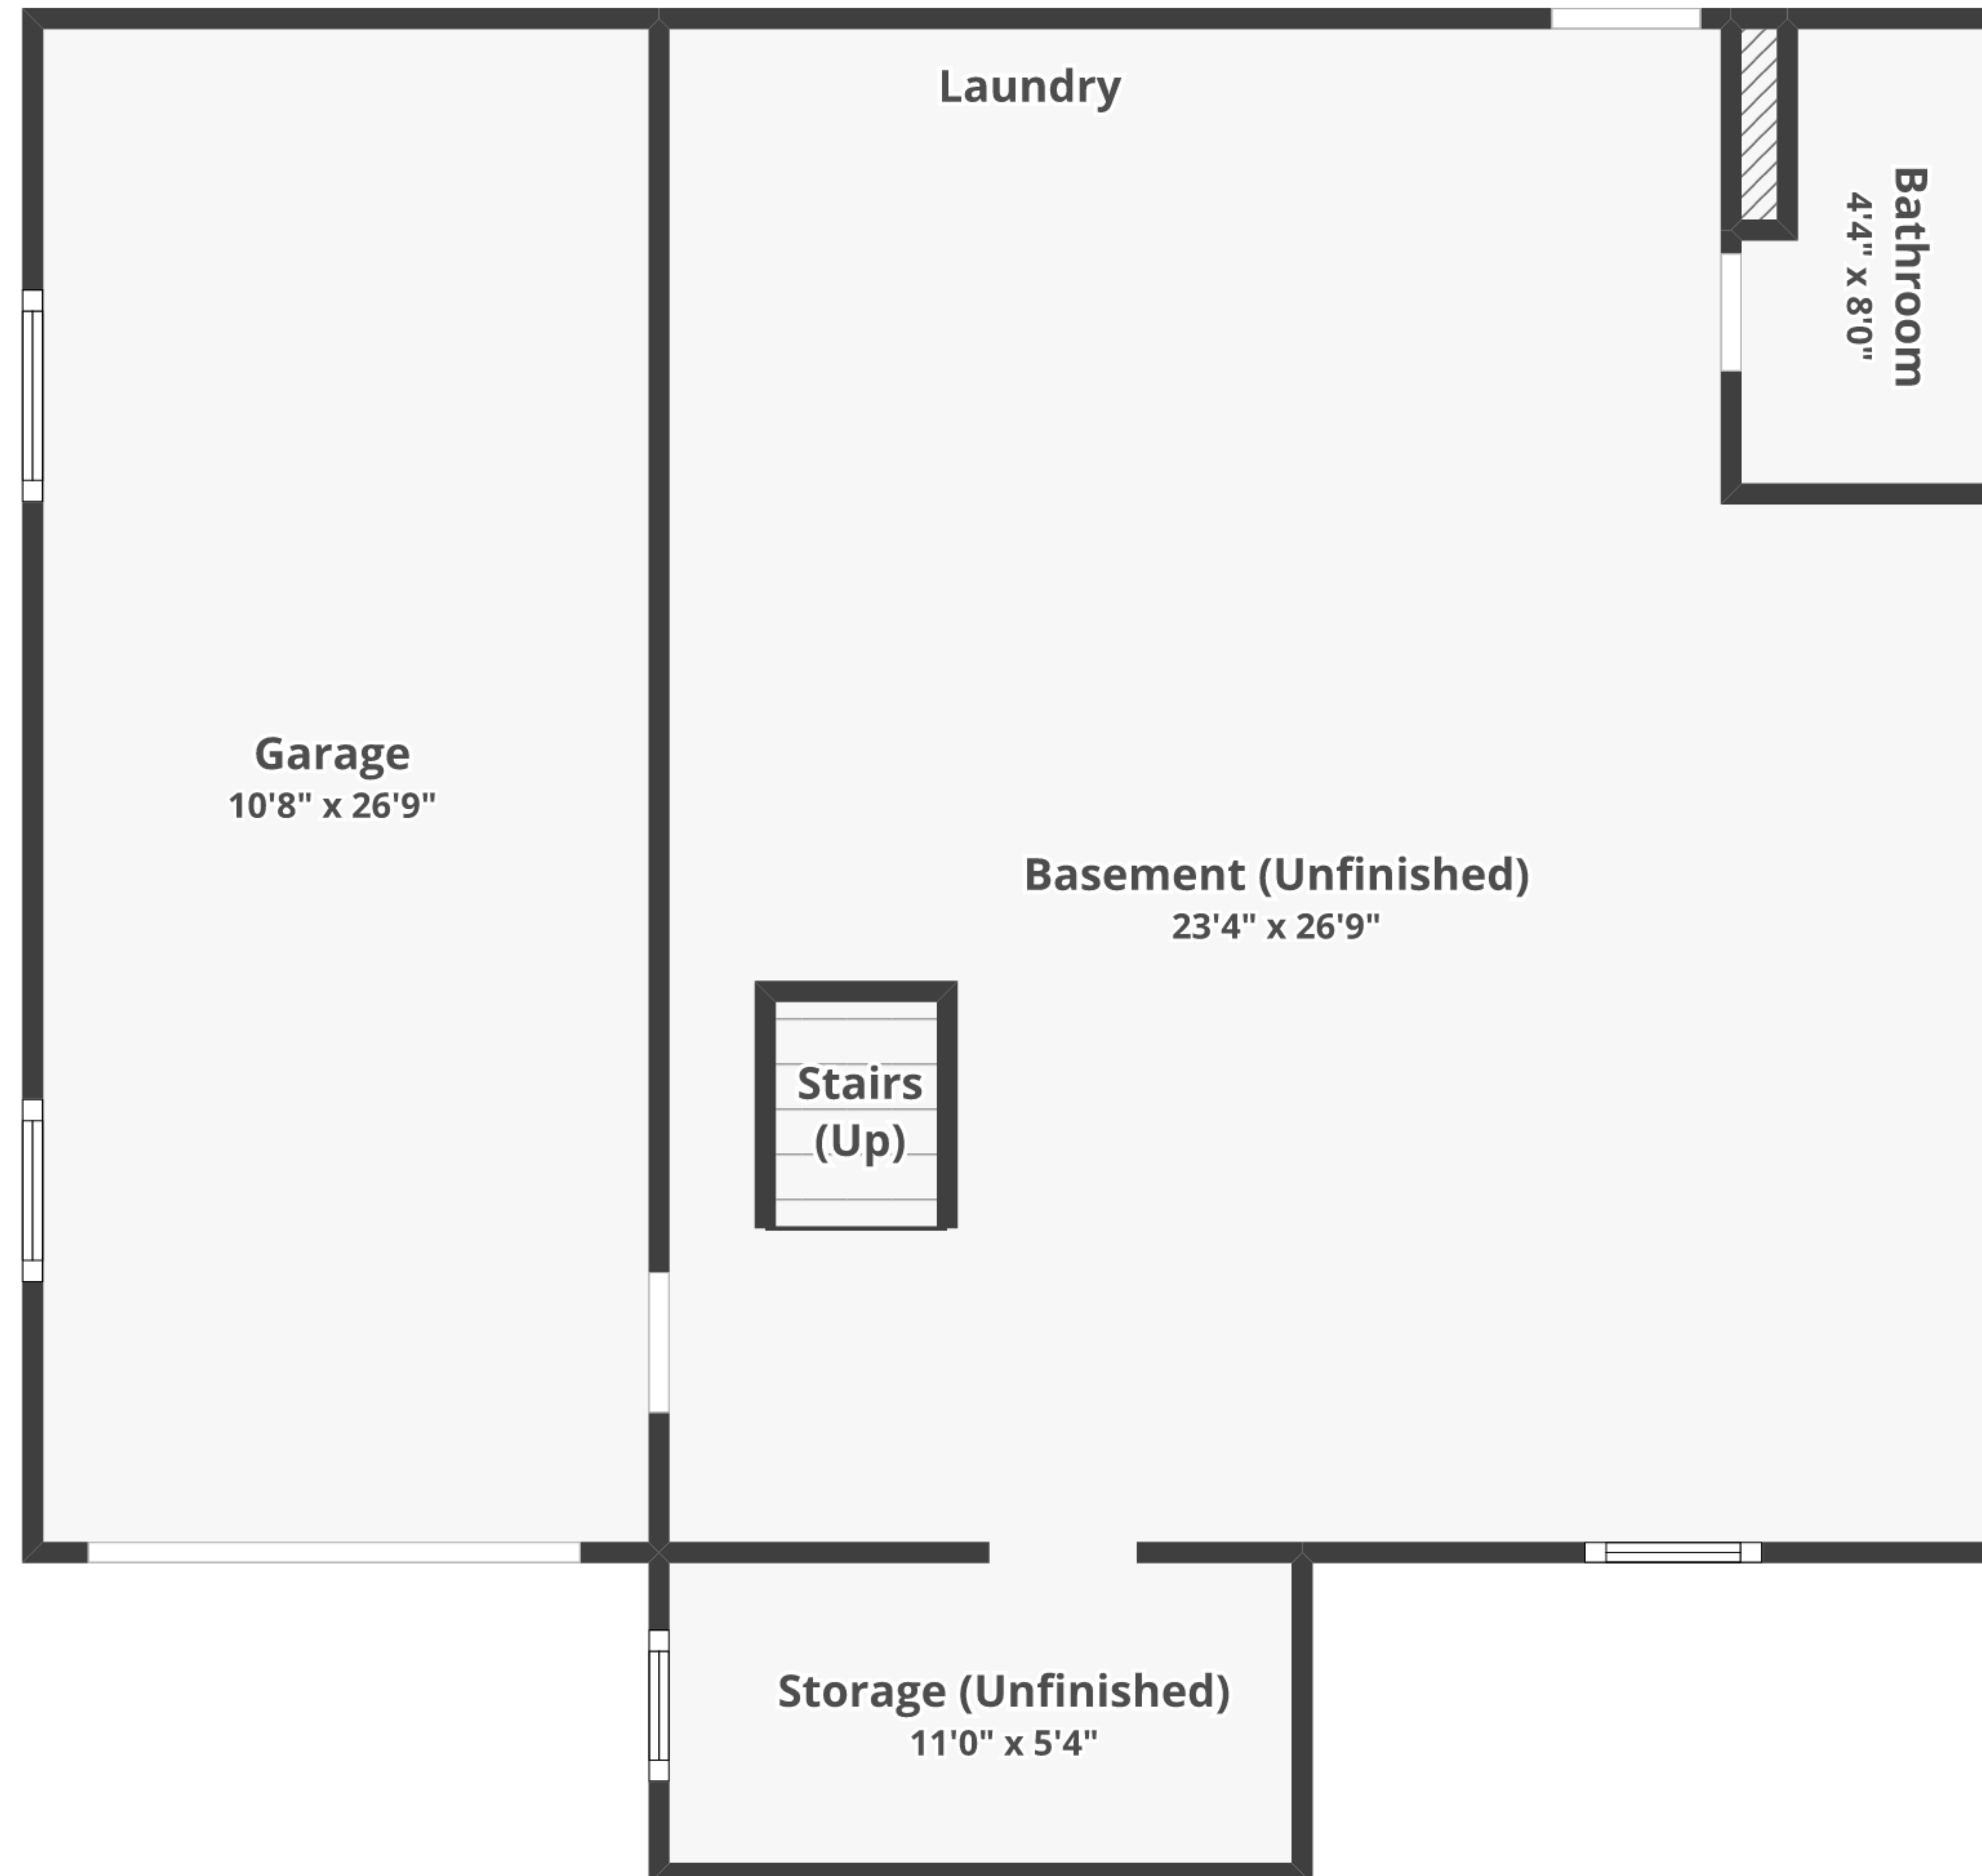

2516 Cleveland Ave, West Lawn, PA 19609

Total finished area: ~1,342.59 sq. ft.

Total unfinished area: ~632.66 sq. ft.

Basement

Finished area: ~31.27 sq. ft.

Unfinished area: ~632.66 sq. ft.