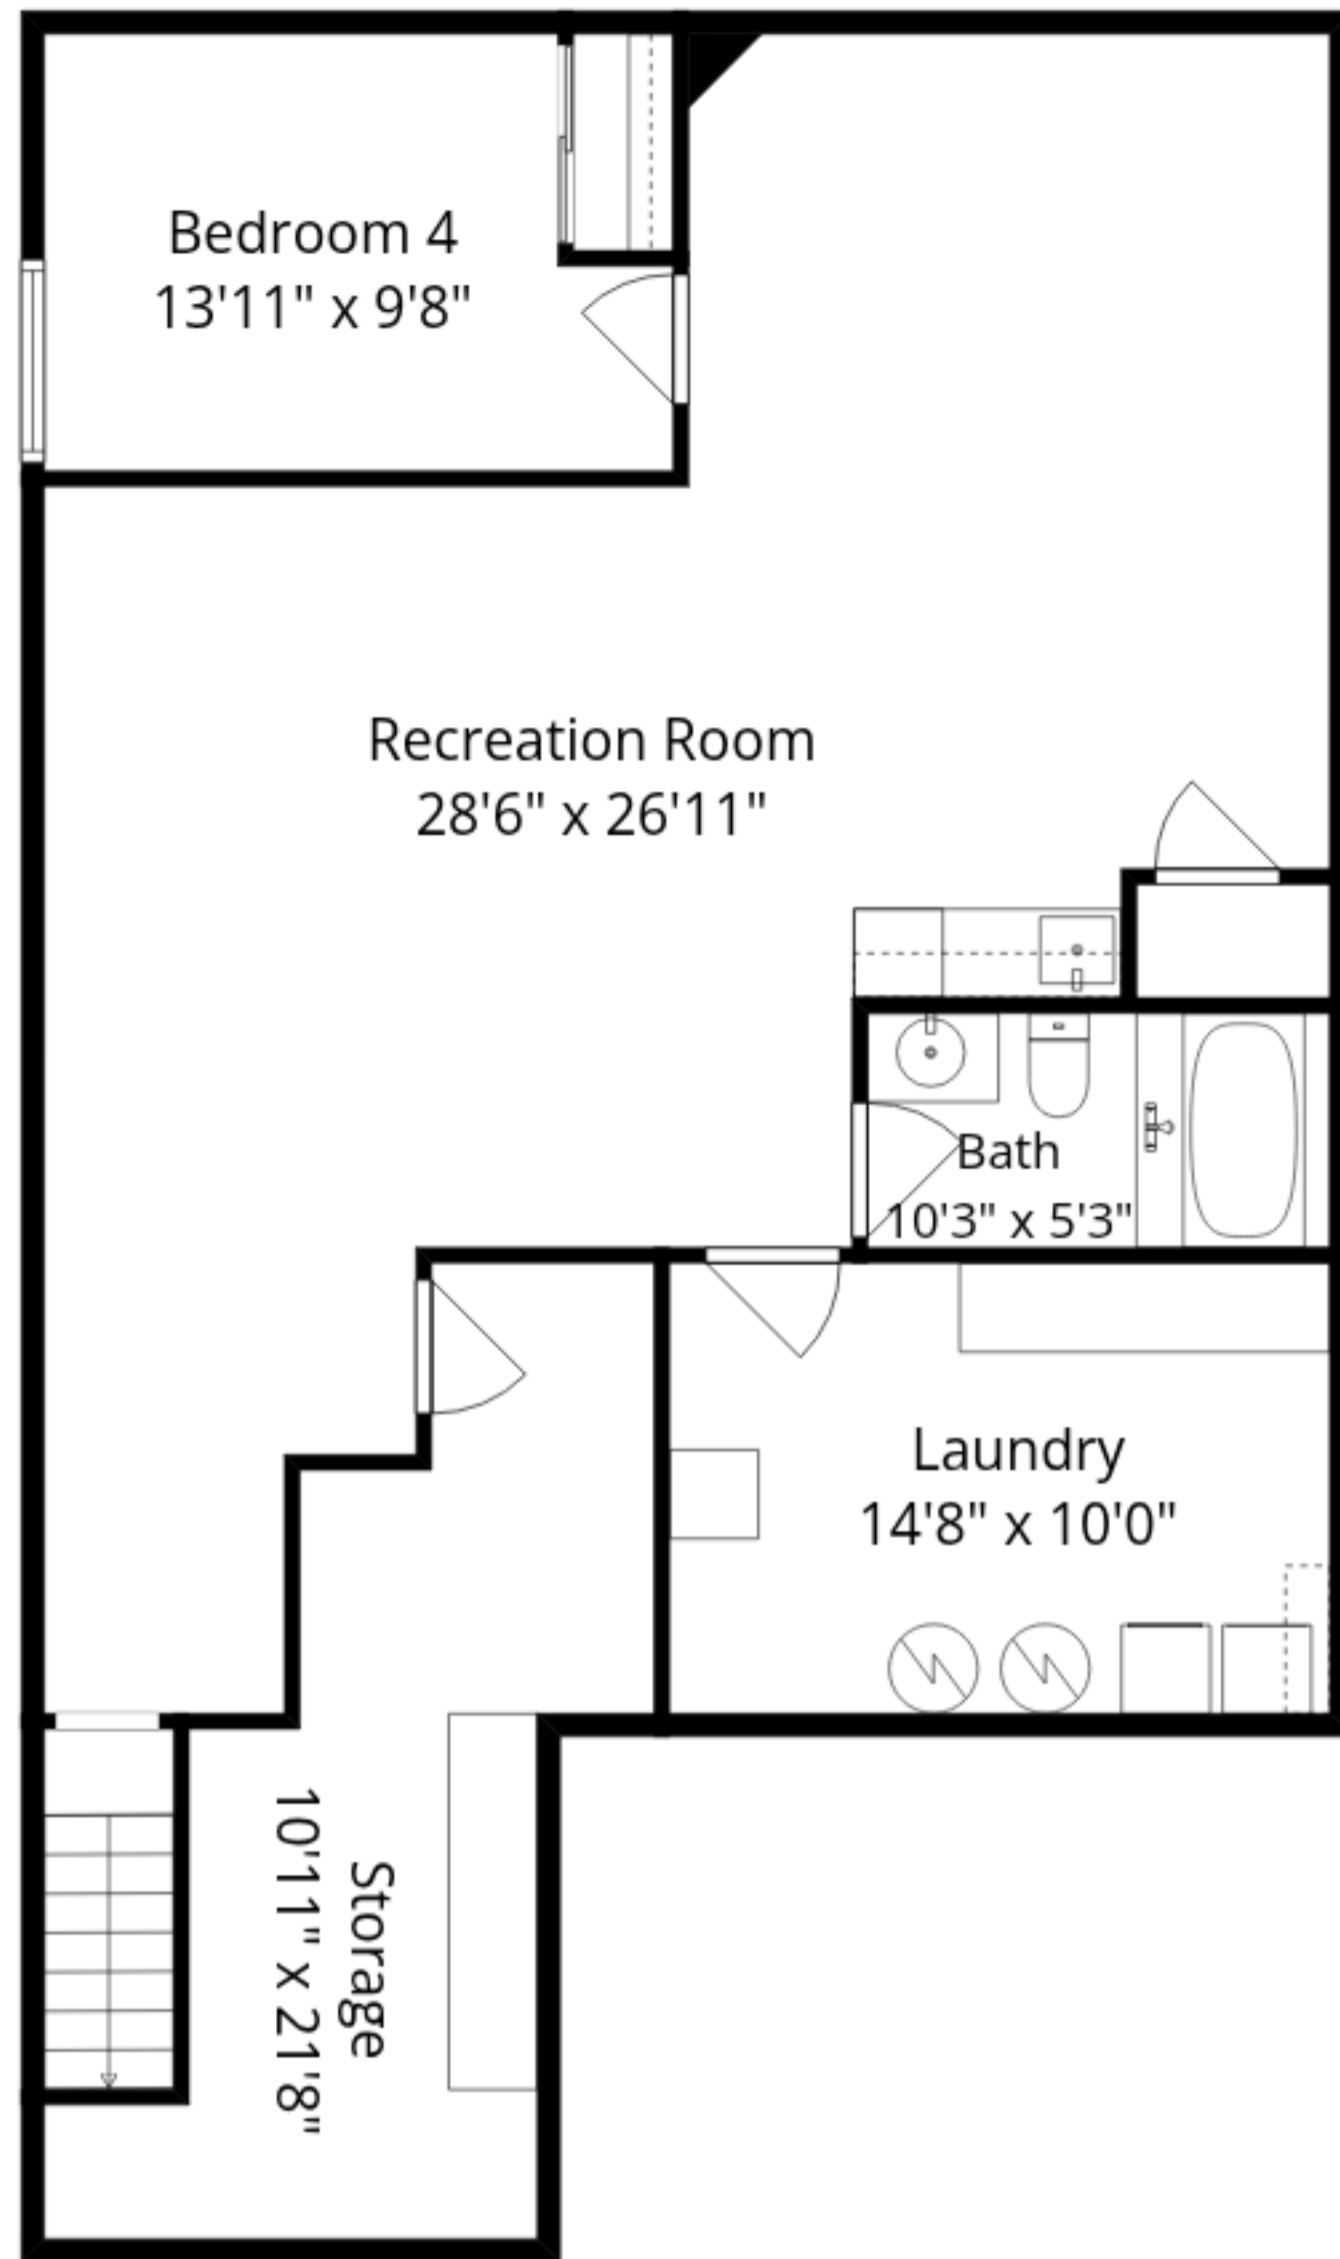

**Total GLA: 2248 sq. ft | Total: 2948 sq. ft**  
Lower floor: 928 sq. ft (Excluded areas 341 sq. ft)  
Main floor: 1320 sq. ft (Excluded areas 359 sq. ft)

Sizes And Dimensions Are Approximate. Actual May Vary.

Lower Floor

Main Floor