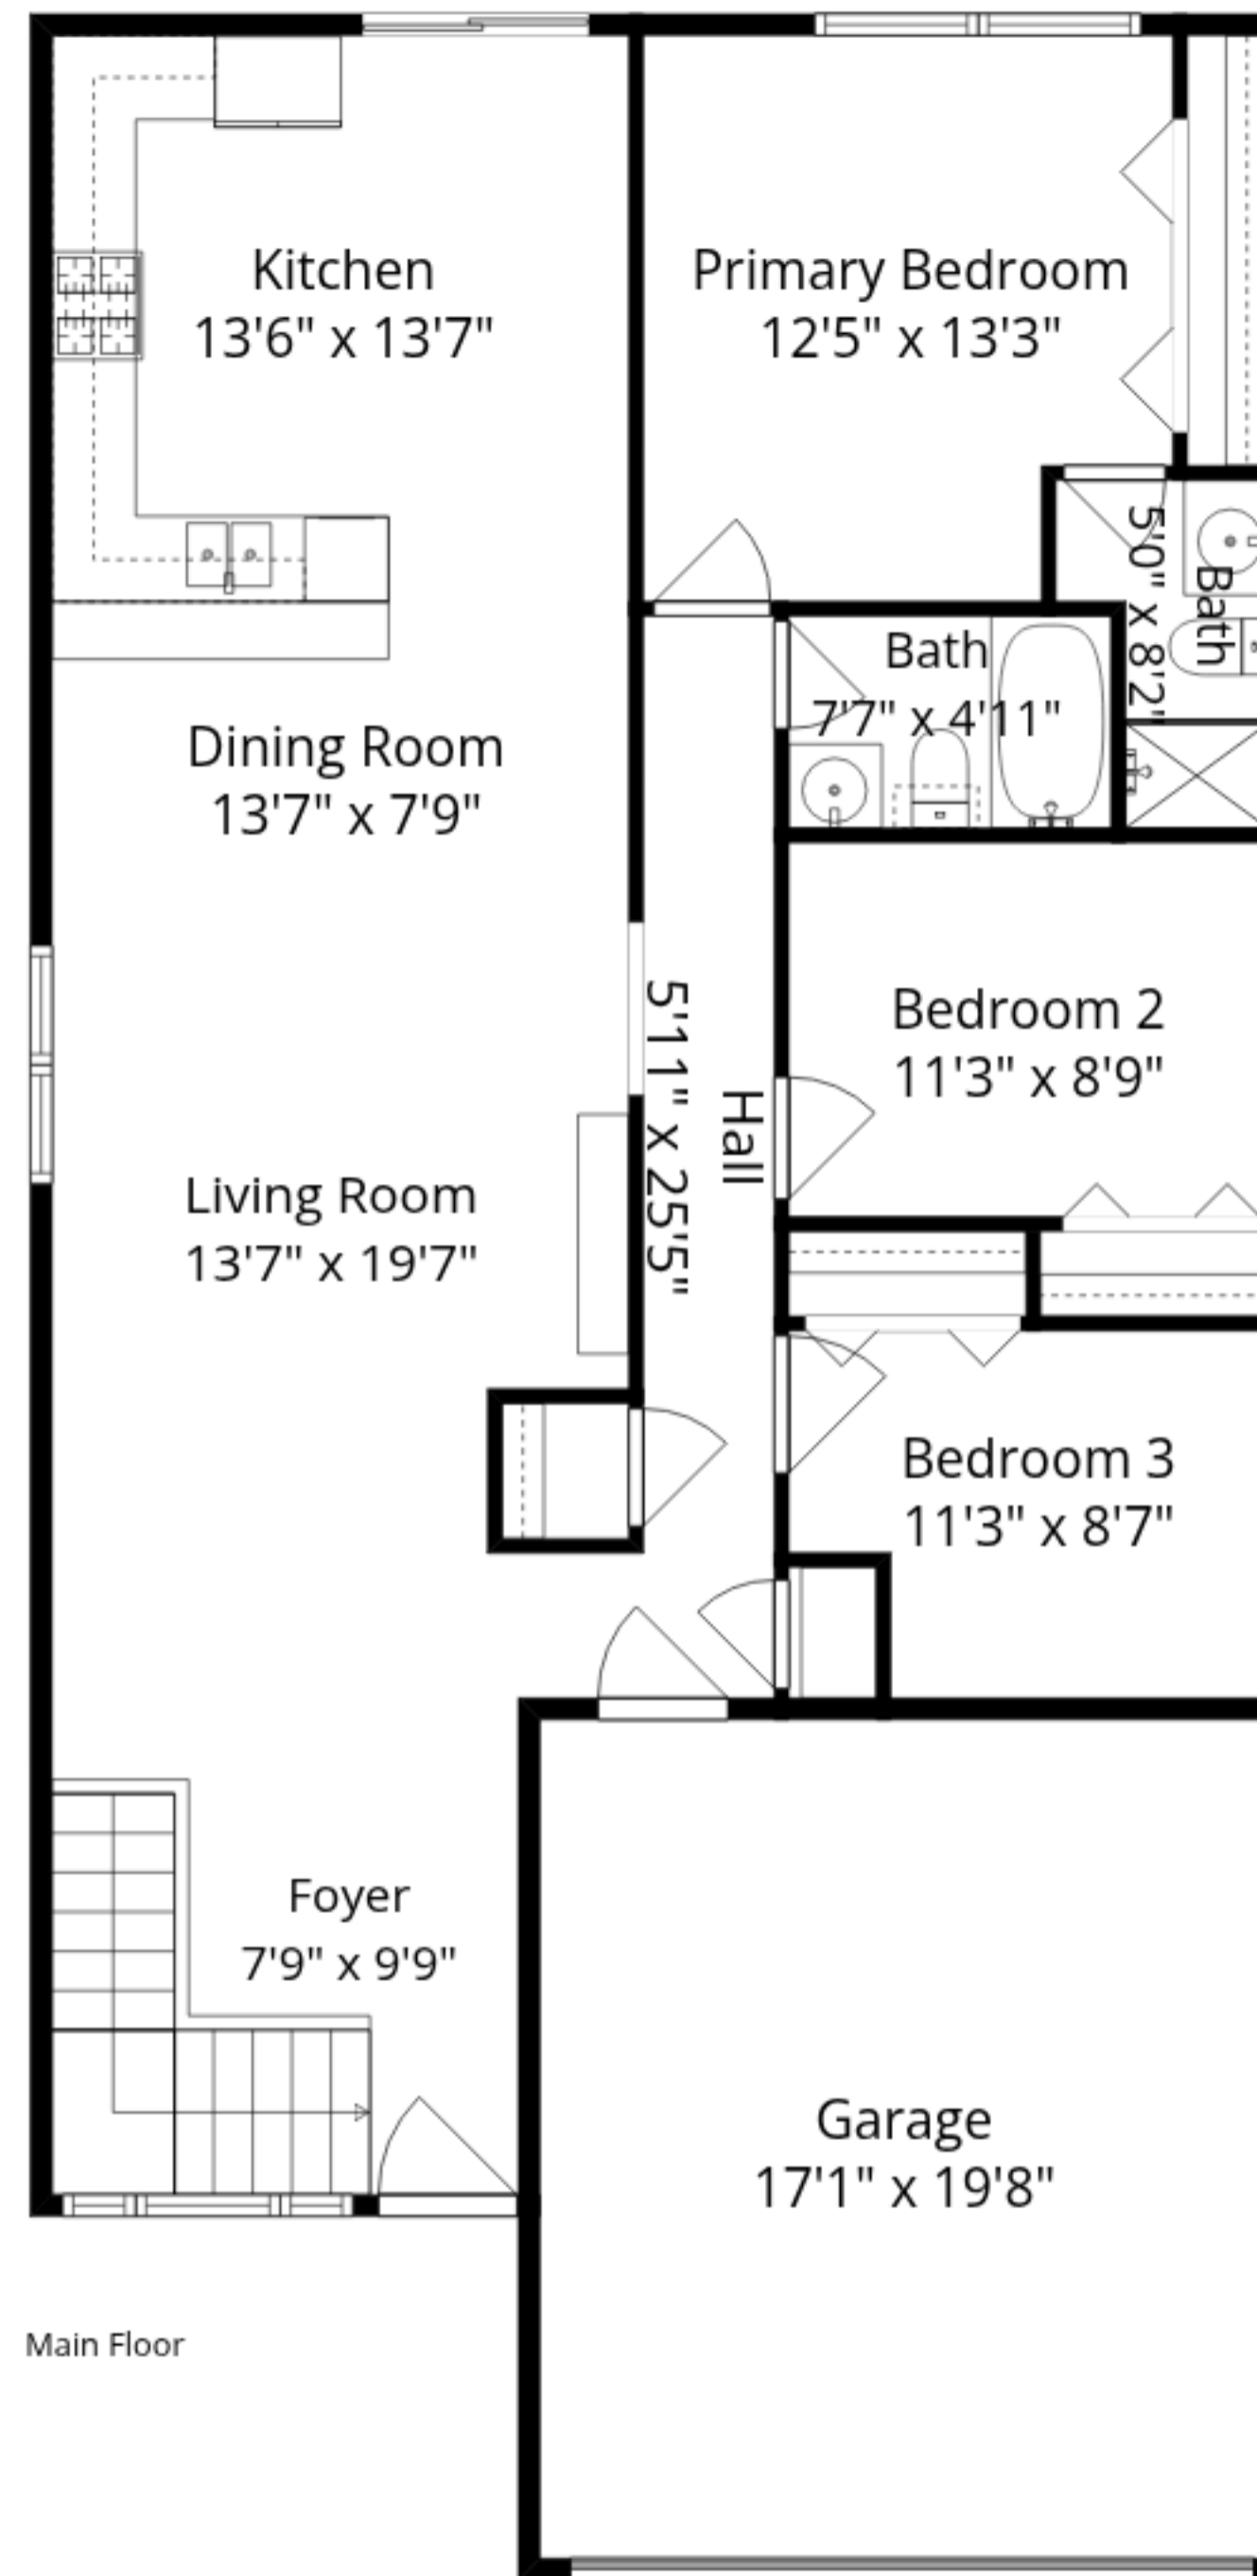

**Total GLA: 2248 sq. ft | Total: 2948 sq. ft**  
Lower floor: 928 sq. ft (Excluded areas 341 sq. ft)  
Main floor: 1320 sq. ft (Excluded areas 359 sq. ft)

Sizes And Dimensions Are Approximate. Actual May Vary.

Lower Floor

Main Floor