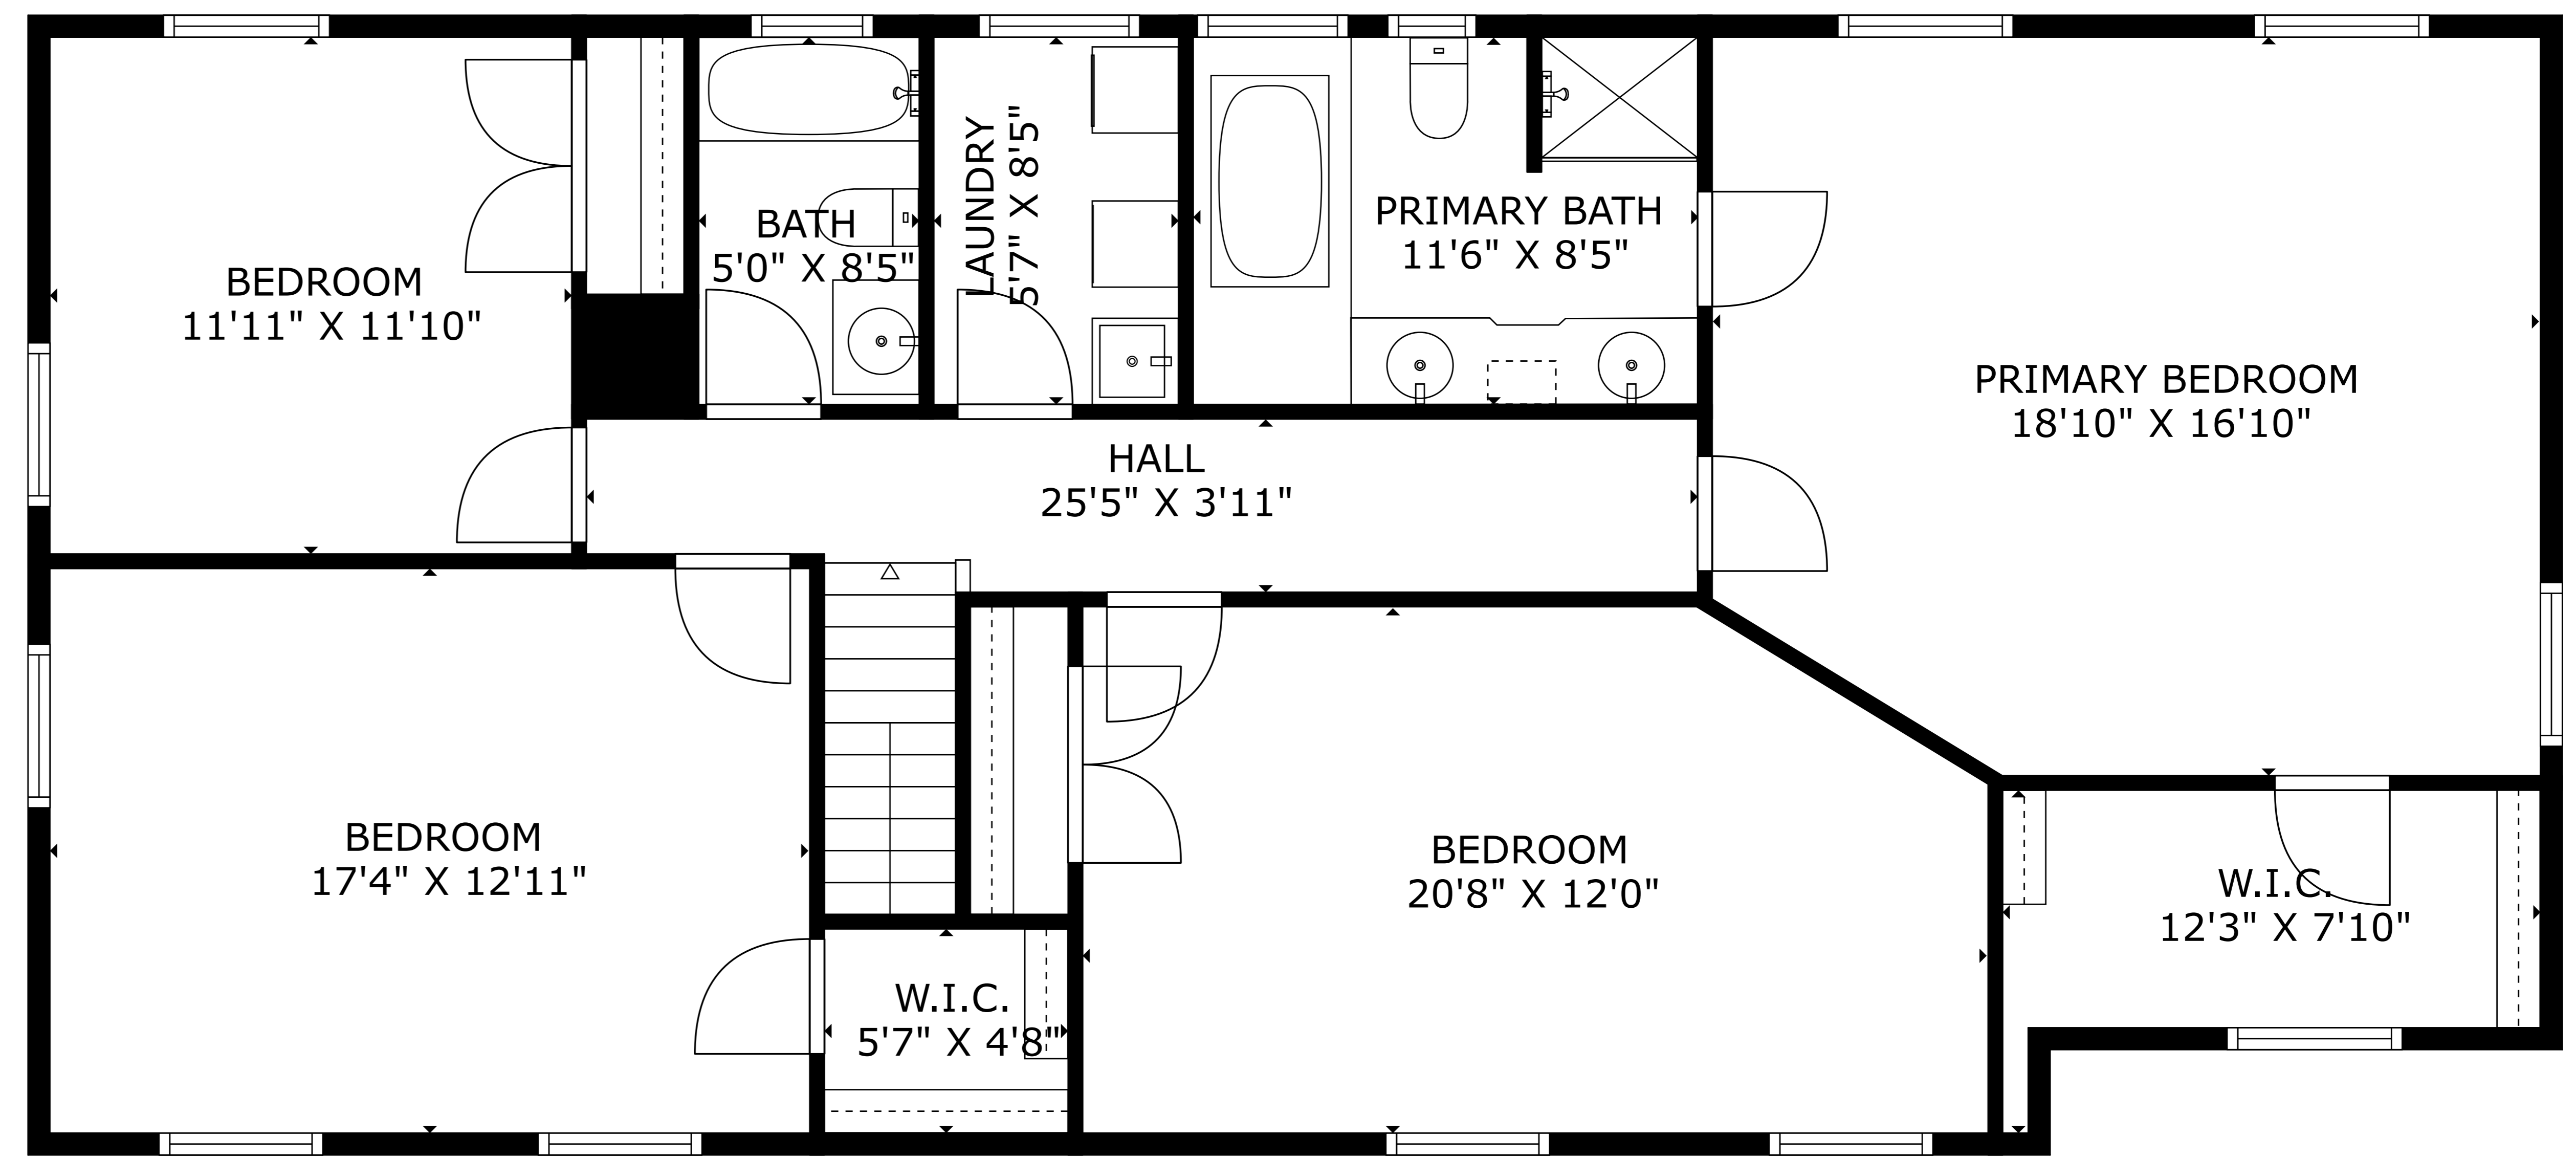

147 WINSLOW TER, GLEN ROCK NJ

SECOND LEVEL

LOWER LEVEL

FIRST LEVEL

TOTAL: 3093 sq. ft

LOWER LEVEL: 575 sq. ft, FIRST LEVEL: 1122 sq. ft, SECOND LEVEL: 1396 sq. ft
 EXCLUDED AREAS: BASEMENT: 293 sq. ft, UNDEFINED: 5 sq. ft, SHED: 18 sq. ft,
 PATIO: 634 sq. ft, PORCH: 36 sq. ft, GARAGE: 241 sq. ft,
 FIREPLACE: 11 sq. ft, WALLS: 270 sq. ft