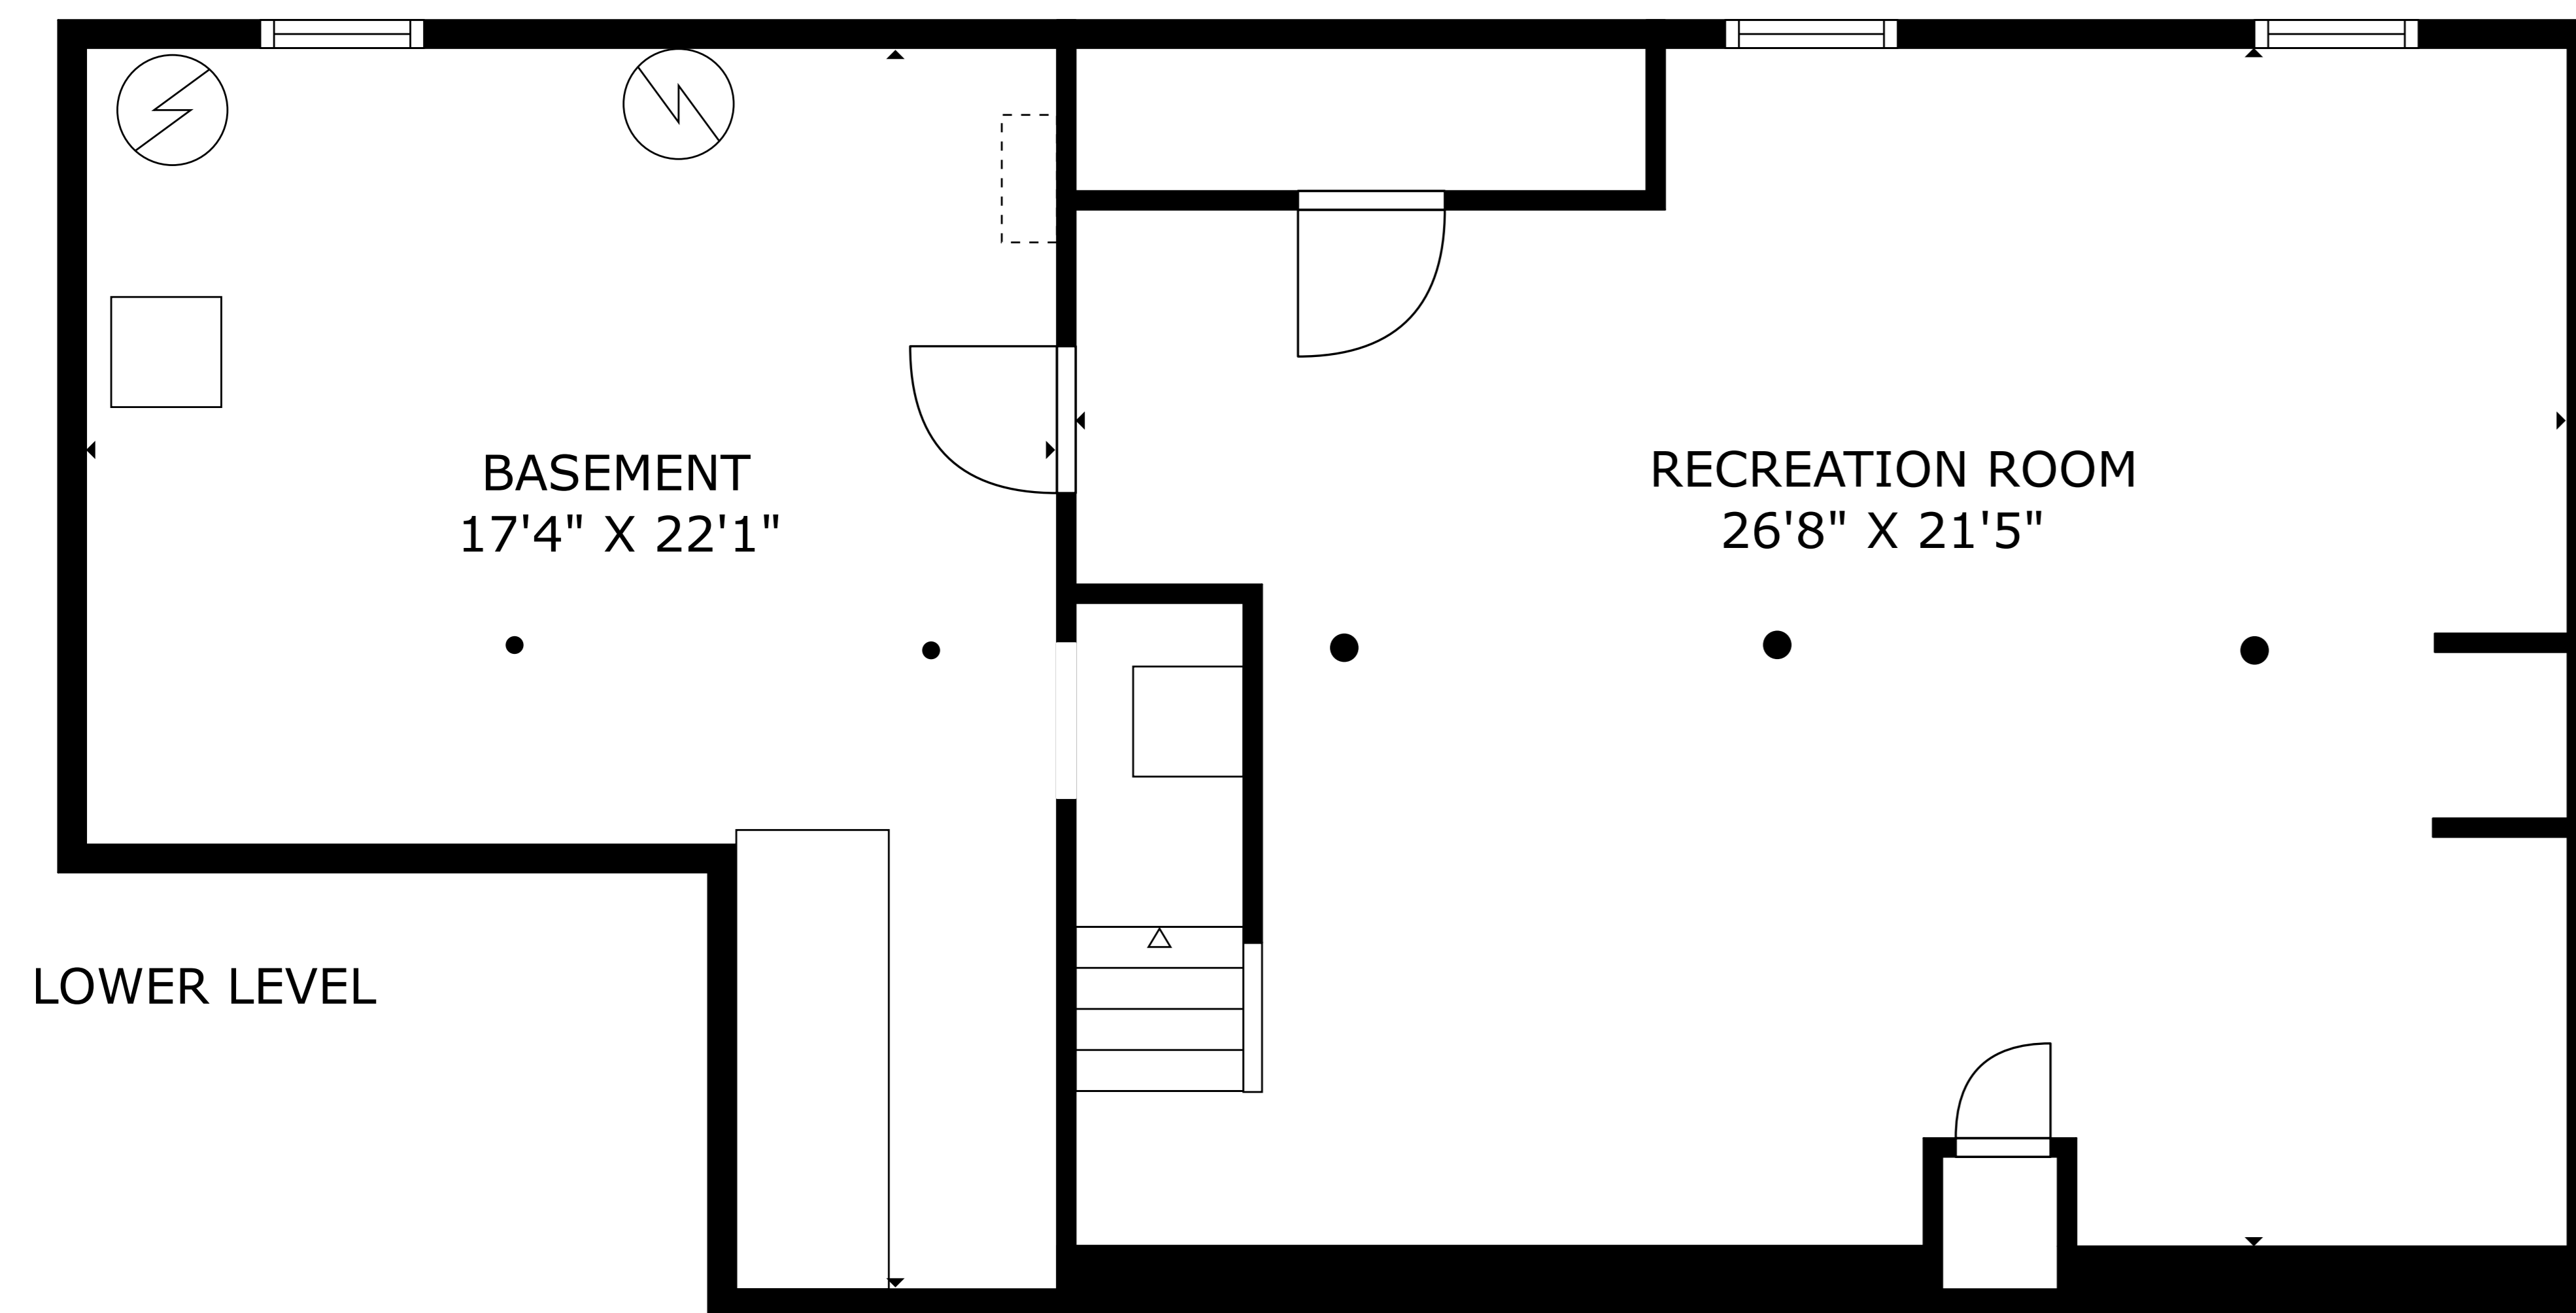

147 WINSLOW TER, GLEN ROCK NJ

SECOND LEVEL

LOWER LEVEL

FIRST LEVEL

TOTAL: 3093 sq. ft

LOWER LEVEL: 575 sq. ft, FIRST LEVEL: 1122 sq. ft, SECOND LEVEL: 1396 sq. ft
 EXCLUDED AREAS: BASEMENT: 293 sq. ft, UNDEFINED: 5 sq. ft, SHED: 18 sq. ft,
 PATIO: 634 sq. ft, PORCH: 36 sq. ft, GARAGE: 241 sq. ft,
 FIREPLACE: 11 sq. ft, WALLS: 270 sq. ft