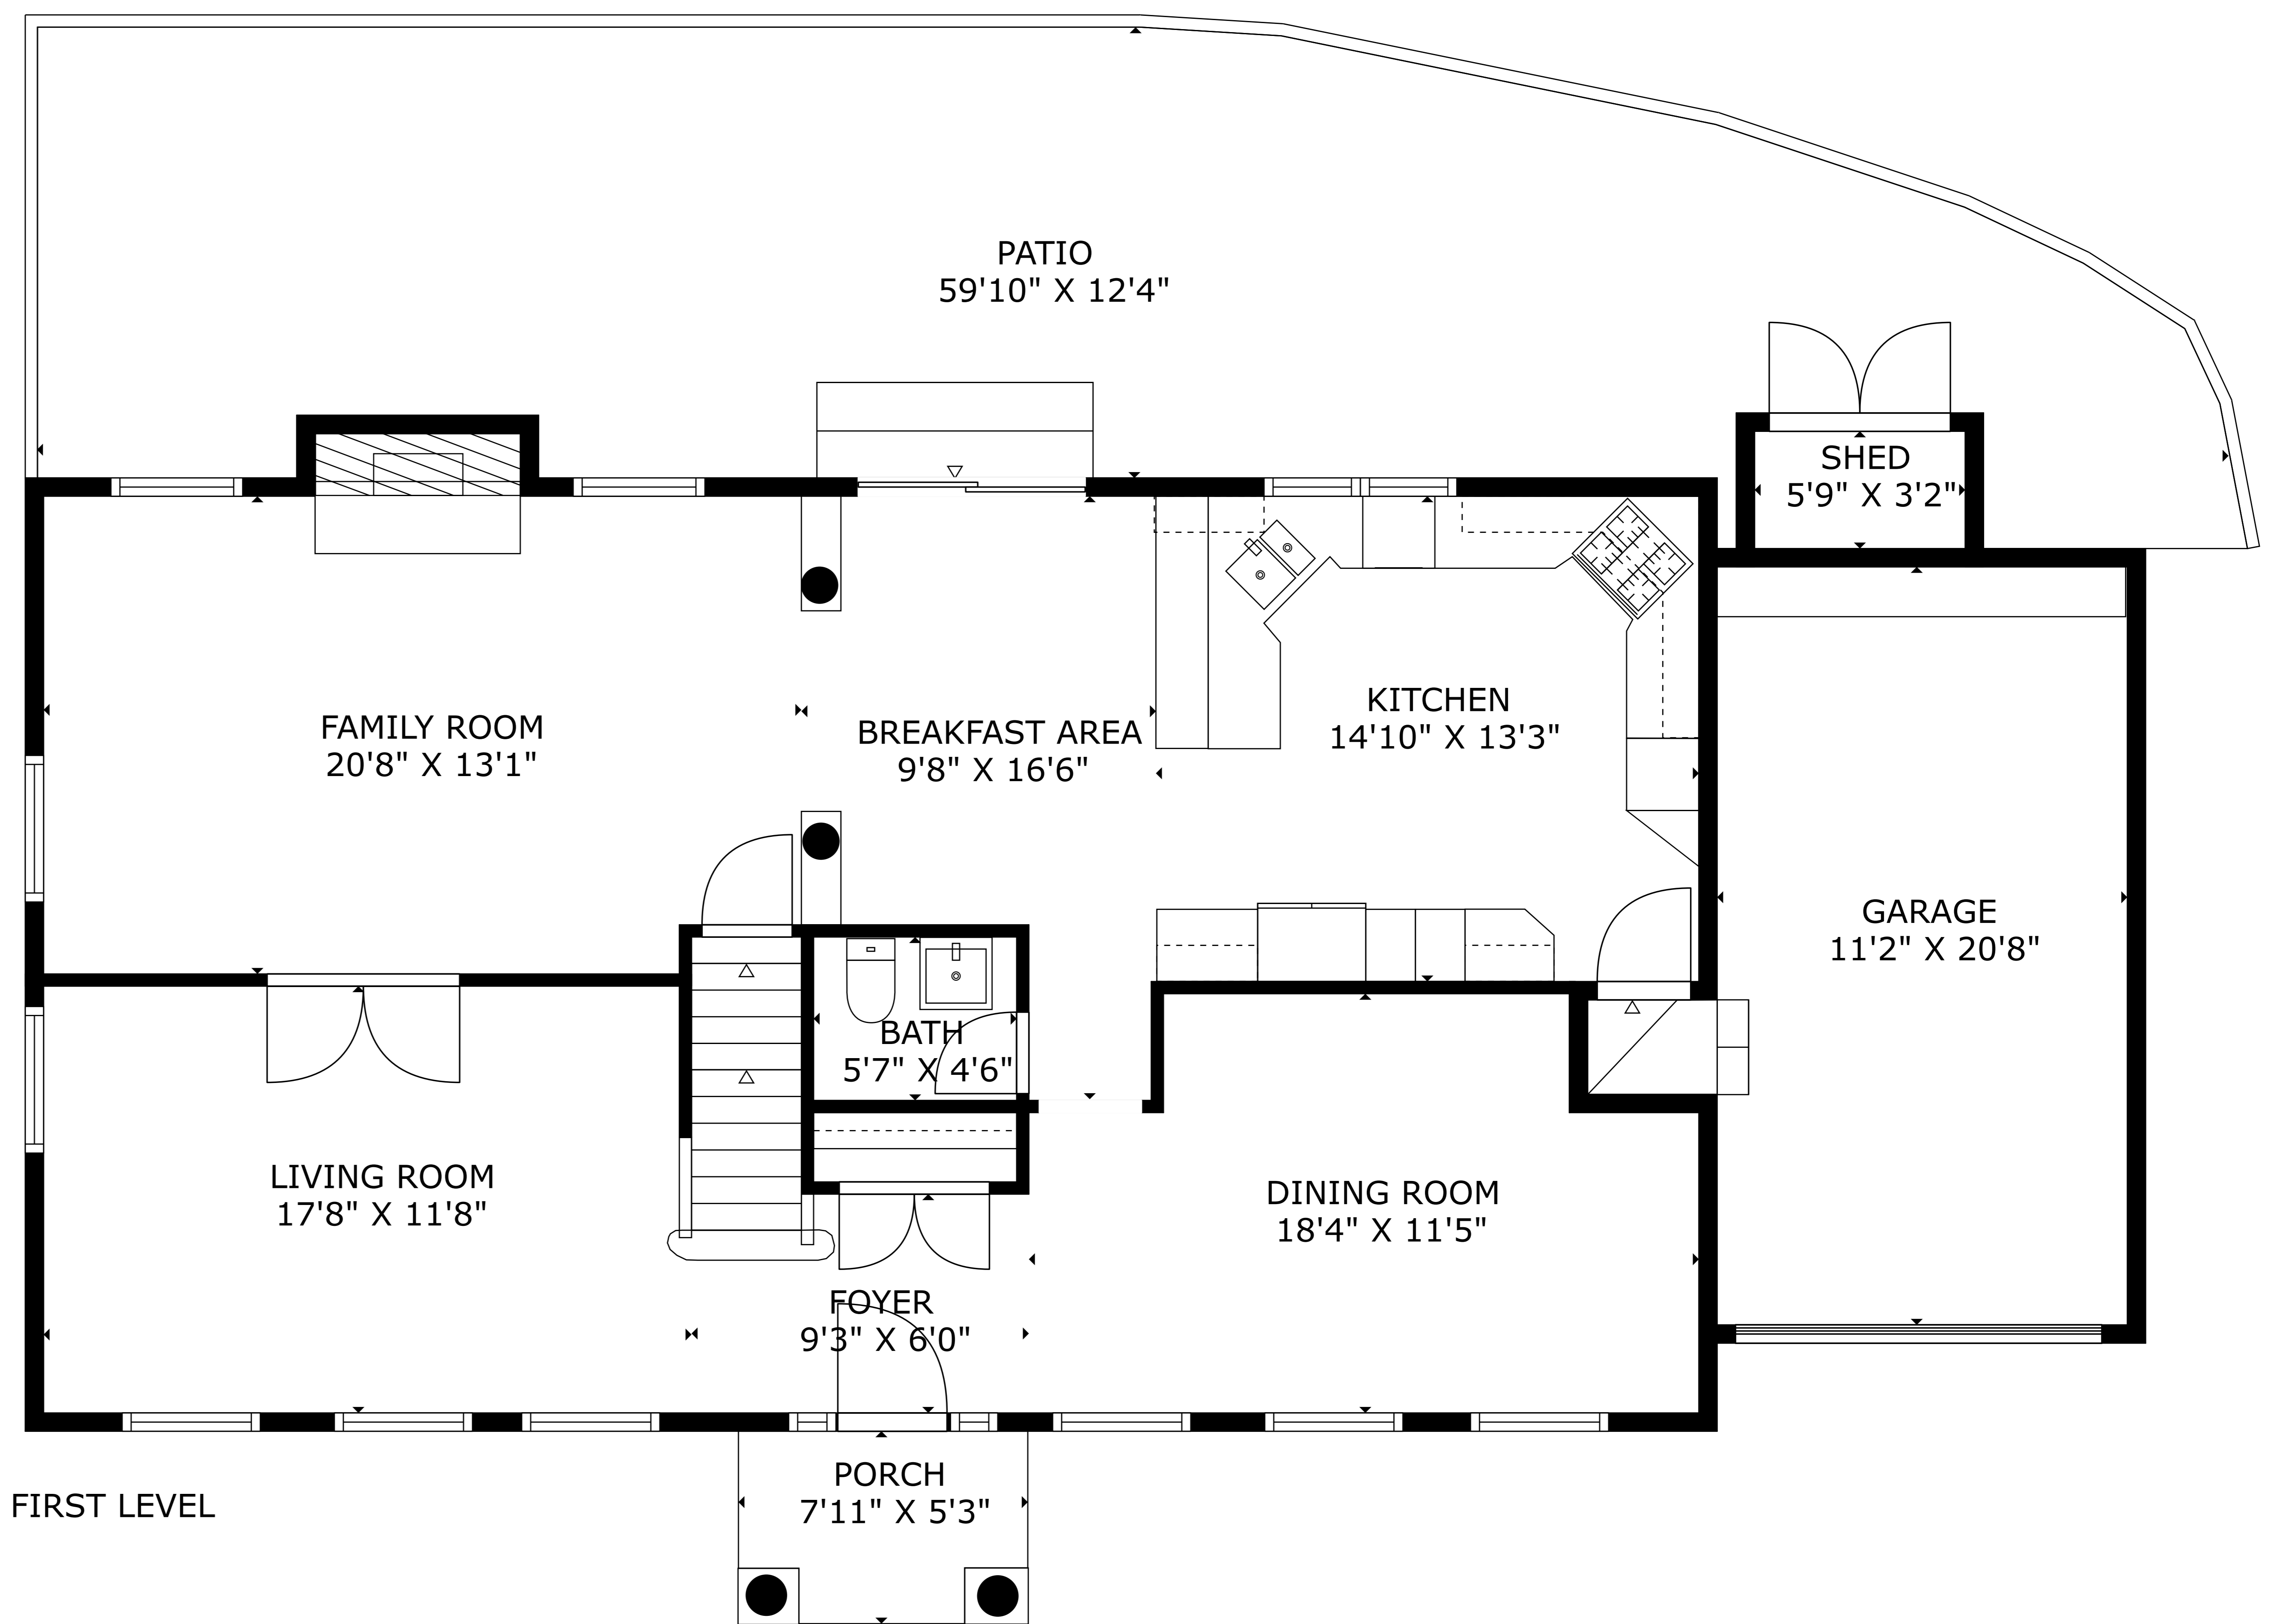

147 WINSLOW TER, GLEN ROCK NJ

SECOND LEVEL

LOWER LEVEL

FIRST LEVEL

TOTAL: 3093 sq. ft

LOWER LEVEL: 575 sq. ft, FIRST LEVEL: 1122 sq. ft, SECOND LEVEL: 1396 sq. ft
 EXCLUDED AREAS: BASEMENT: 293 sq. ft, UNDEFINED: 5 sq. ft, SHED: 18 sq. ft,
 PATIO: 634 sq. ft, PORCH: 36 sq. ft, GARAGE: 241 sq. ft,
 FIREPLACE: 11 sq. ft, WALLS: 270 sq. ft