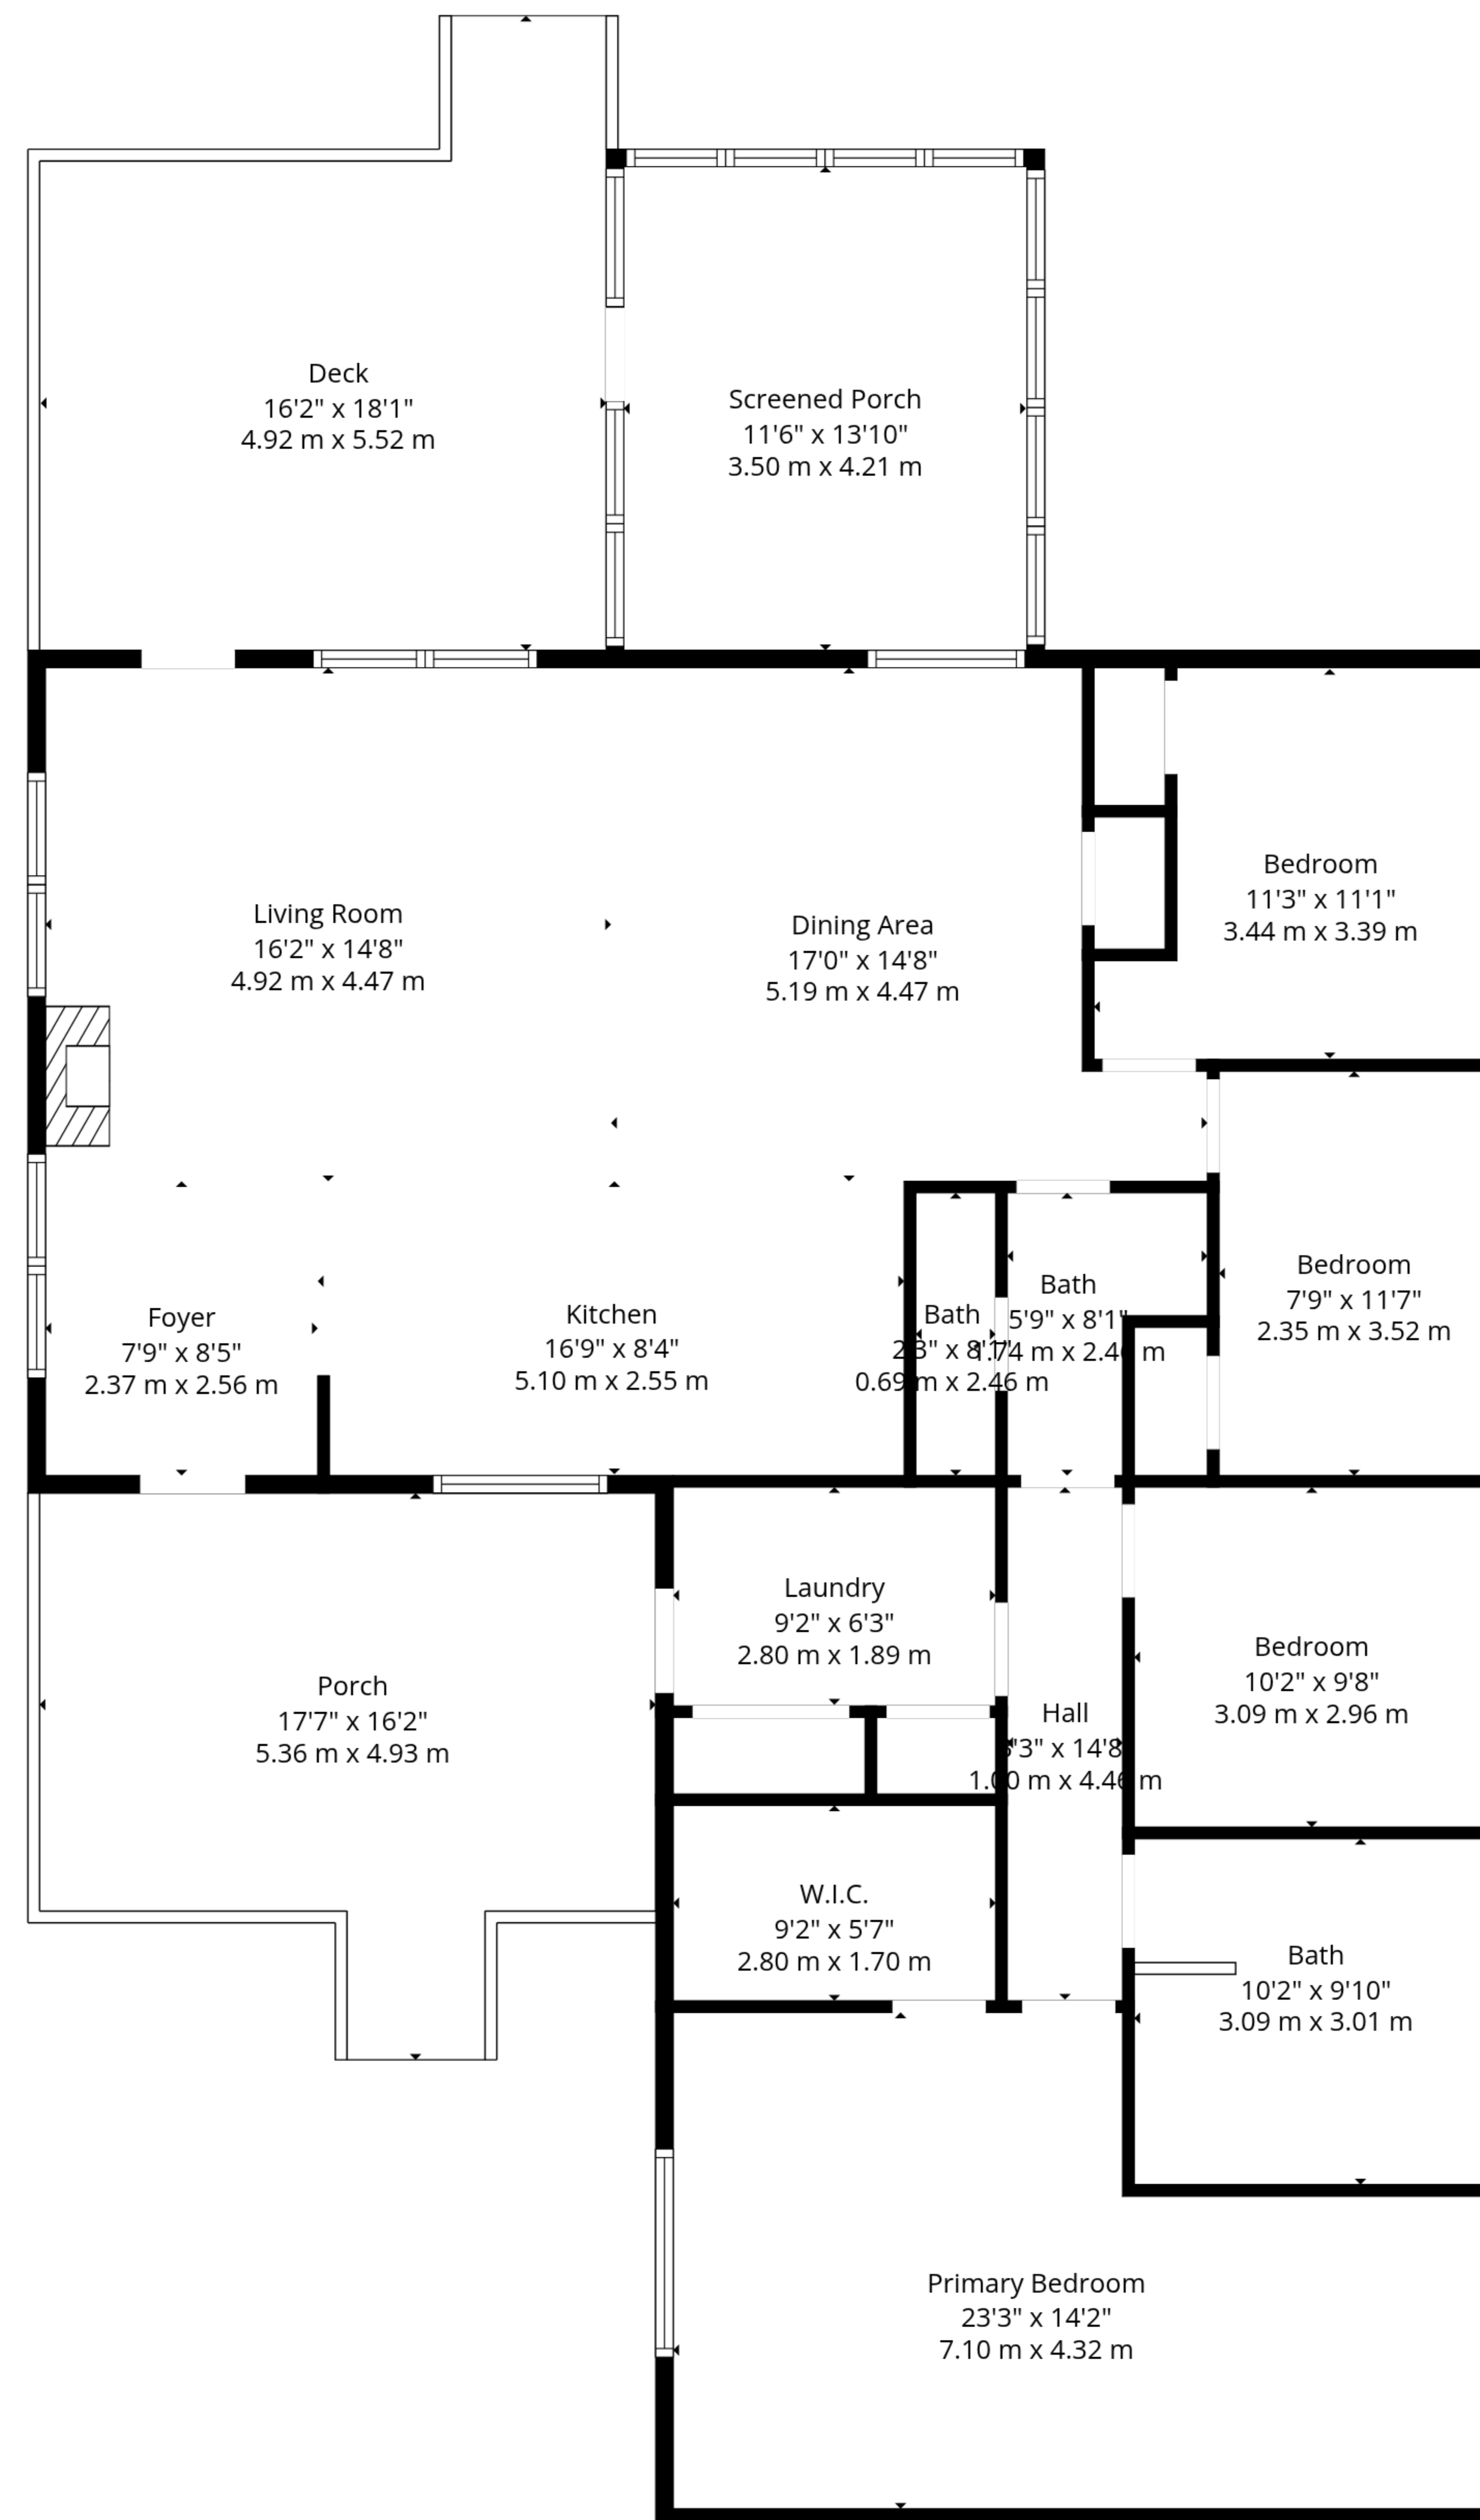

TOTAL: 1637 sq. ft, 152 m2

1st floor: 1637 sq. ft, 152 m2

EXCLUDED AREAS: SCREENED PORCH: 159 sq. ft, 15 m2, PORCH: 227 sq. ft, 21 m2, DECK: 244 sq. ft, 23 m2,
WALLS: 114 sq. ft, 11 m2

TOTAL: 1637 sq. ft, 152 m2

1st floor: 1637 sq. ft, 152 m2

EXCLUDED AREAS: SCREENED PORCH: 159 sq. ft, 15 m2, PORCH: 227 sq. ft, 21 m2, DECK: 244 sq. ft, 23 m2,
WALLS: 114 sq. ft, 11 m2