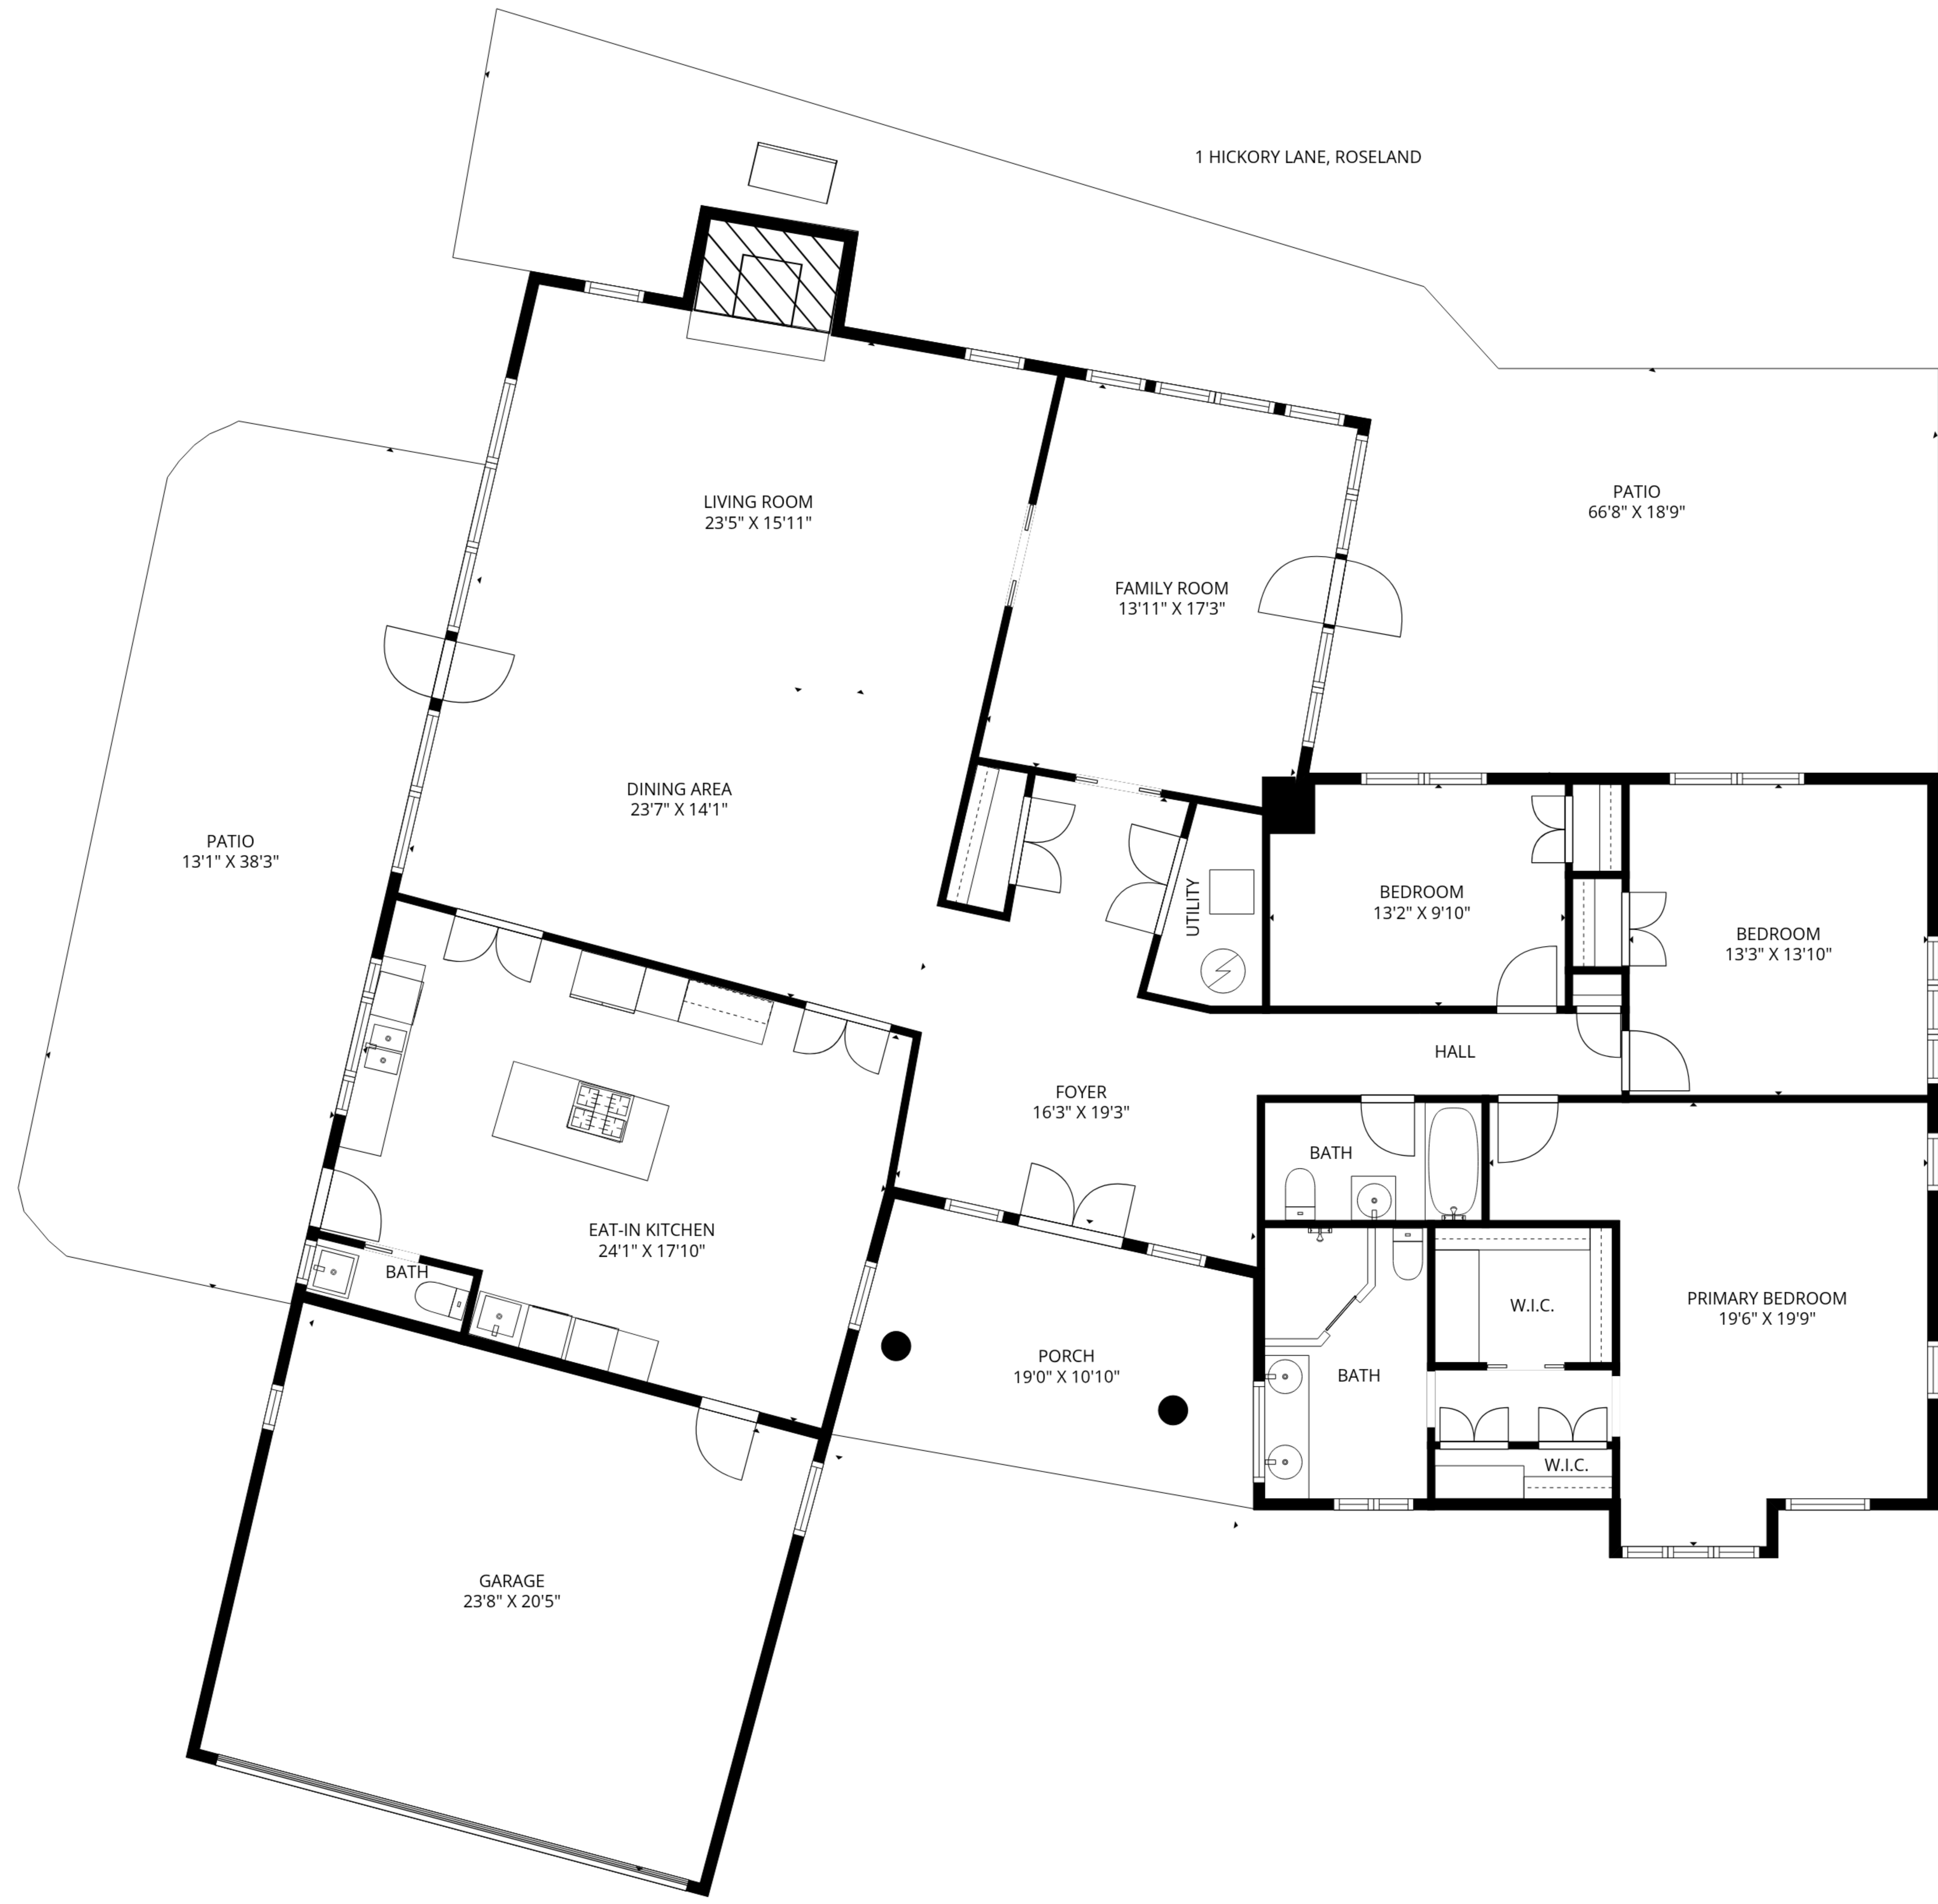

1 HICKORY LANE, ROSELAND

TOTAL: 2602 sq. ft

1st floor: 2602 sq. ft

EXCLUDED AREAS: GARAGE: 478 sq. ft, UTILITY: 35 sq. ft, PATIO: 1328 sq. ft,
PORCH: 186 sq. ft, WALLS: 166 sq. ft

Measurements Are Deemed Highly Reliable But Not Guaranteed