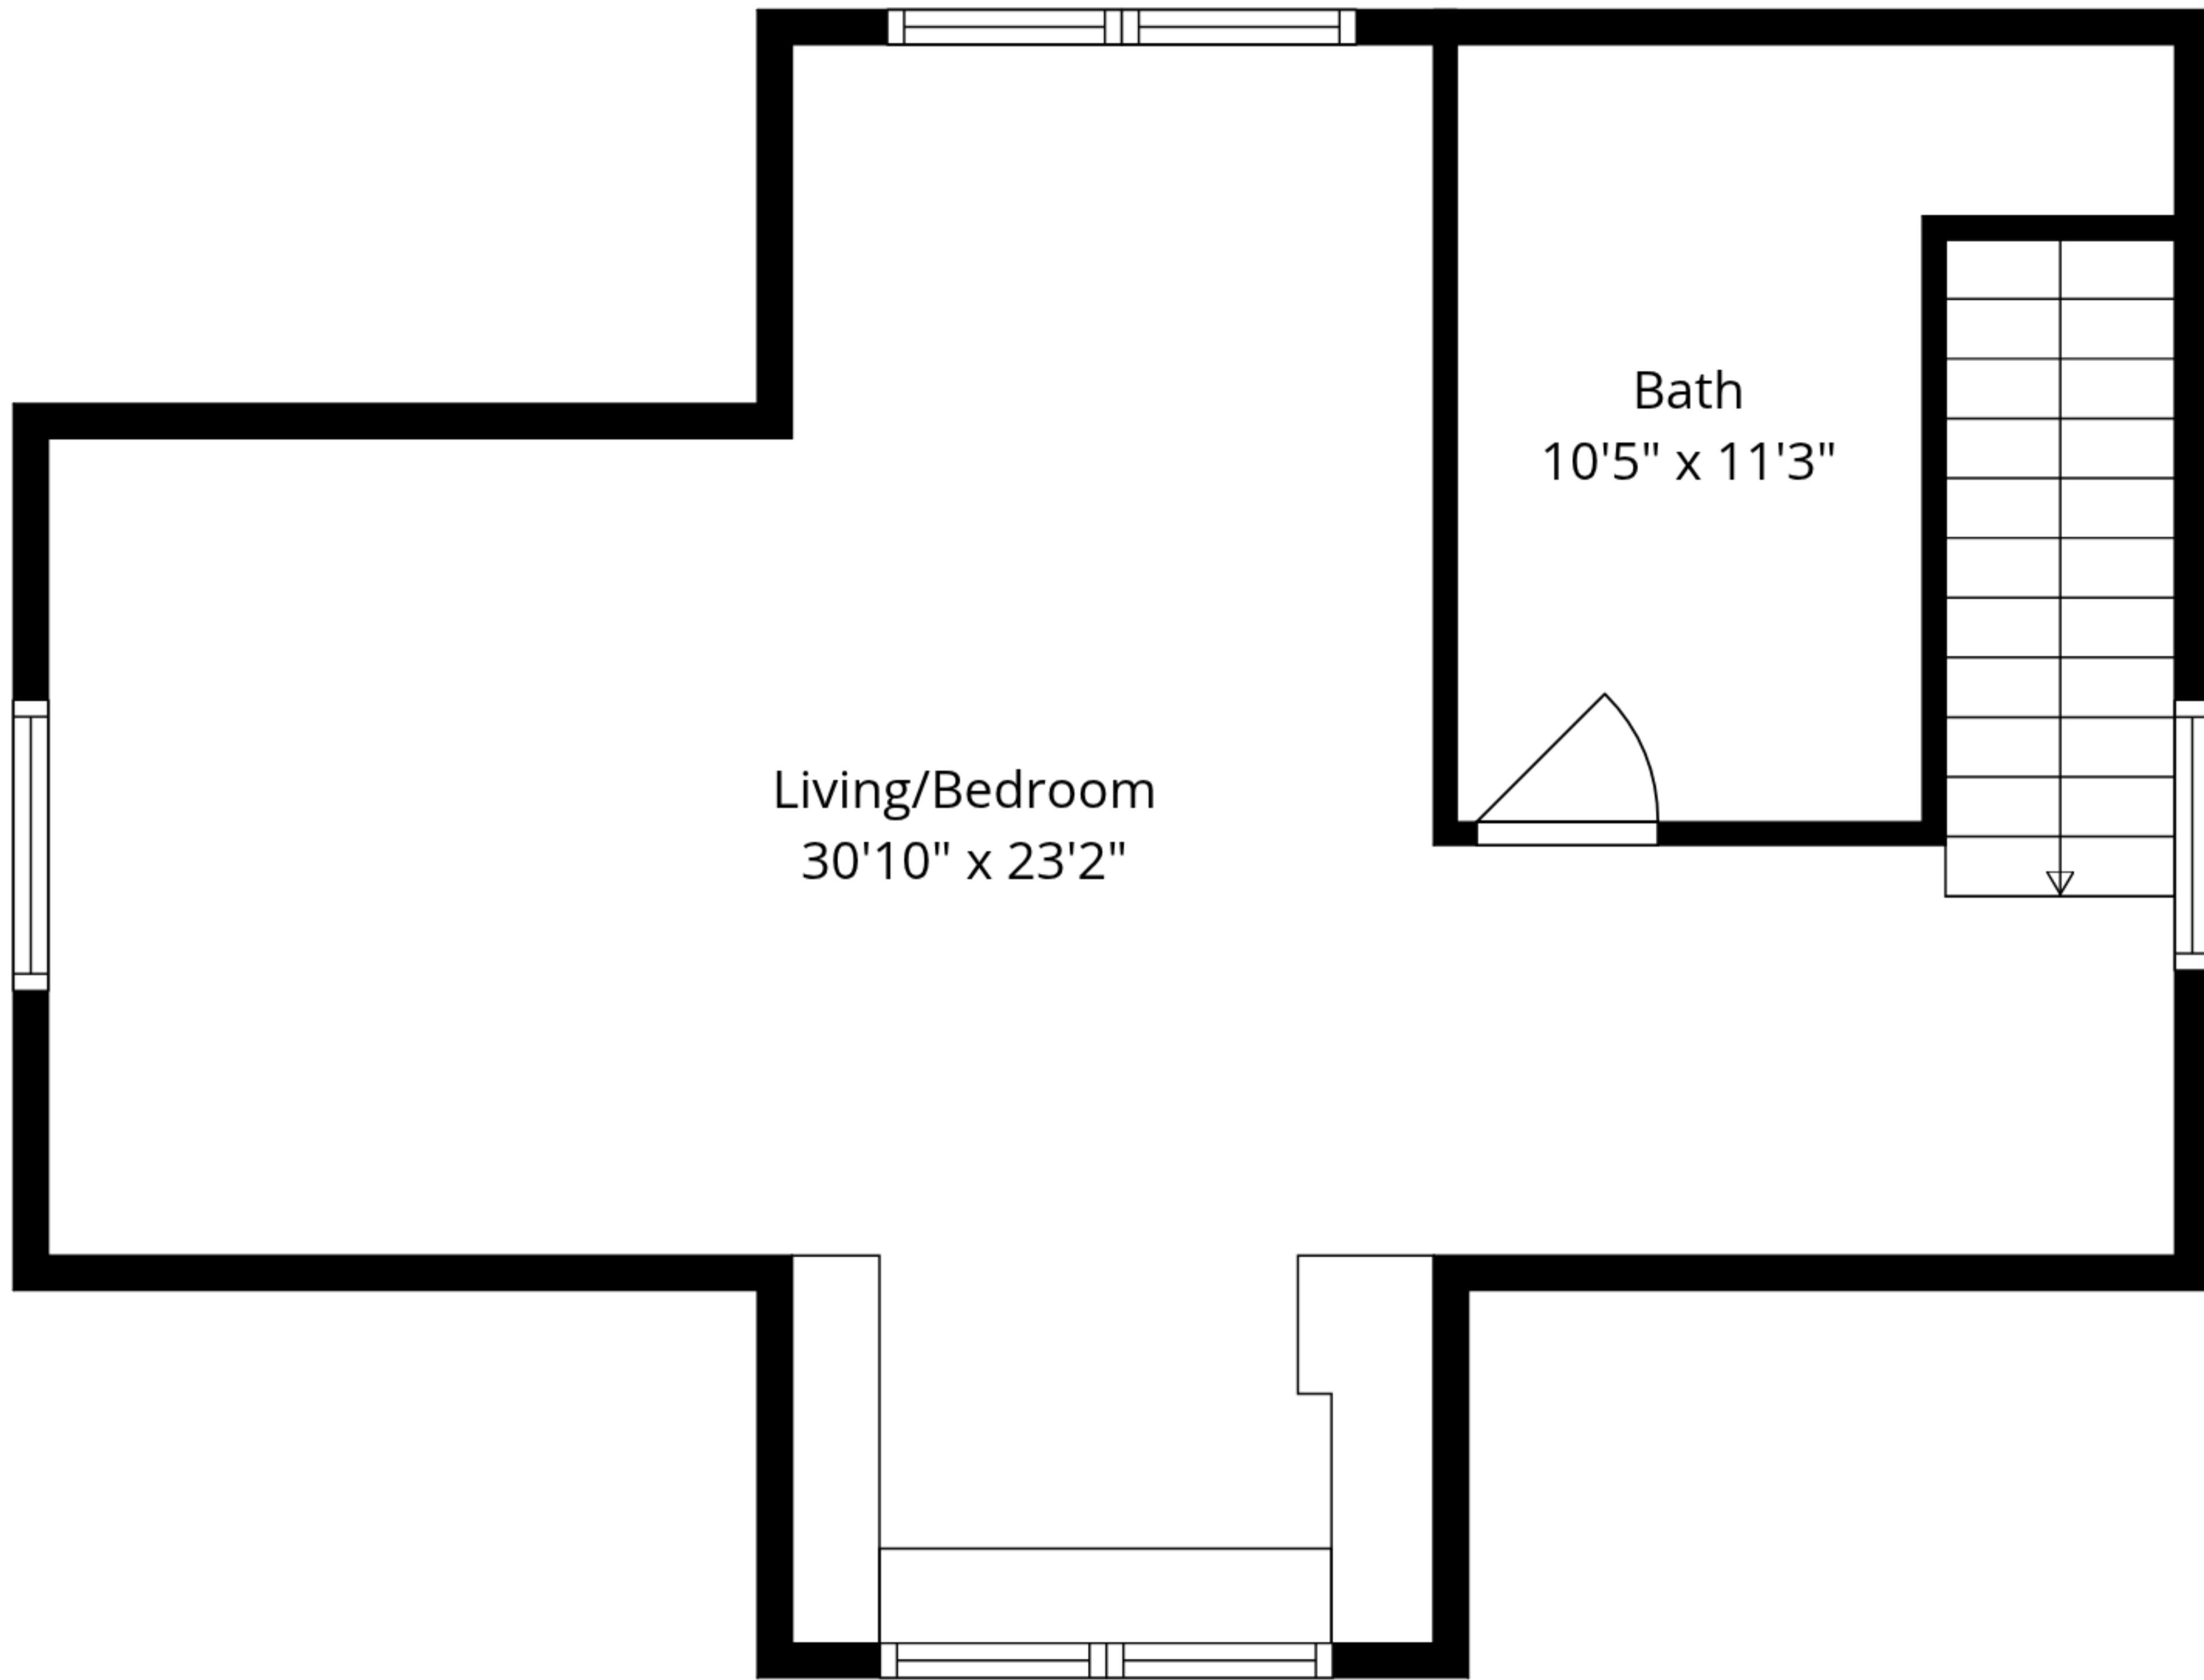

Total GLA: 0 sq. ft | Total: 0 sq. ft | Total ADU: 588 sq. ft
Above garage: Total ADU: 588 sq. ft

Sizes And Dimensions Are Approximate. Actual May Vary.

Total GLA: 0 sq. ft | Total: 0 sq. ft | Total ADU: 588 sq. ft
Above garage: Total ADU: 588 sq. ft

Sizes And Dimensions Are Approximate. Actual May Vary.