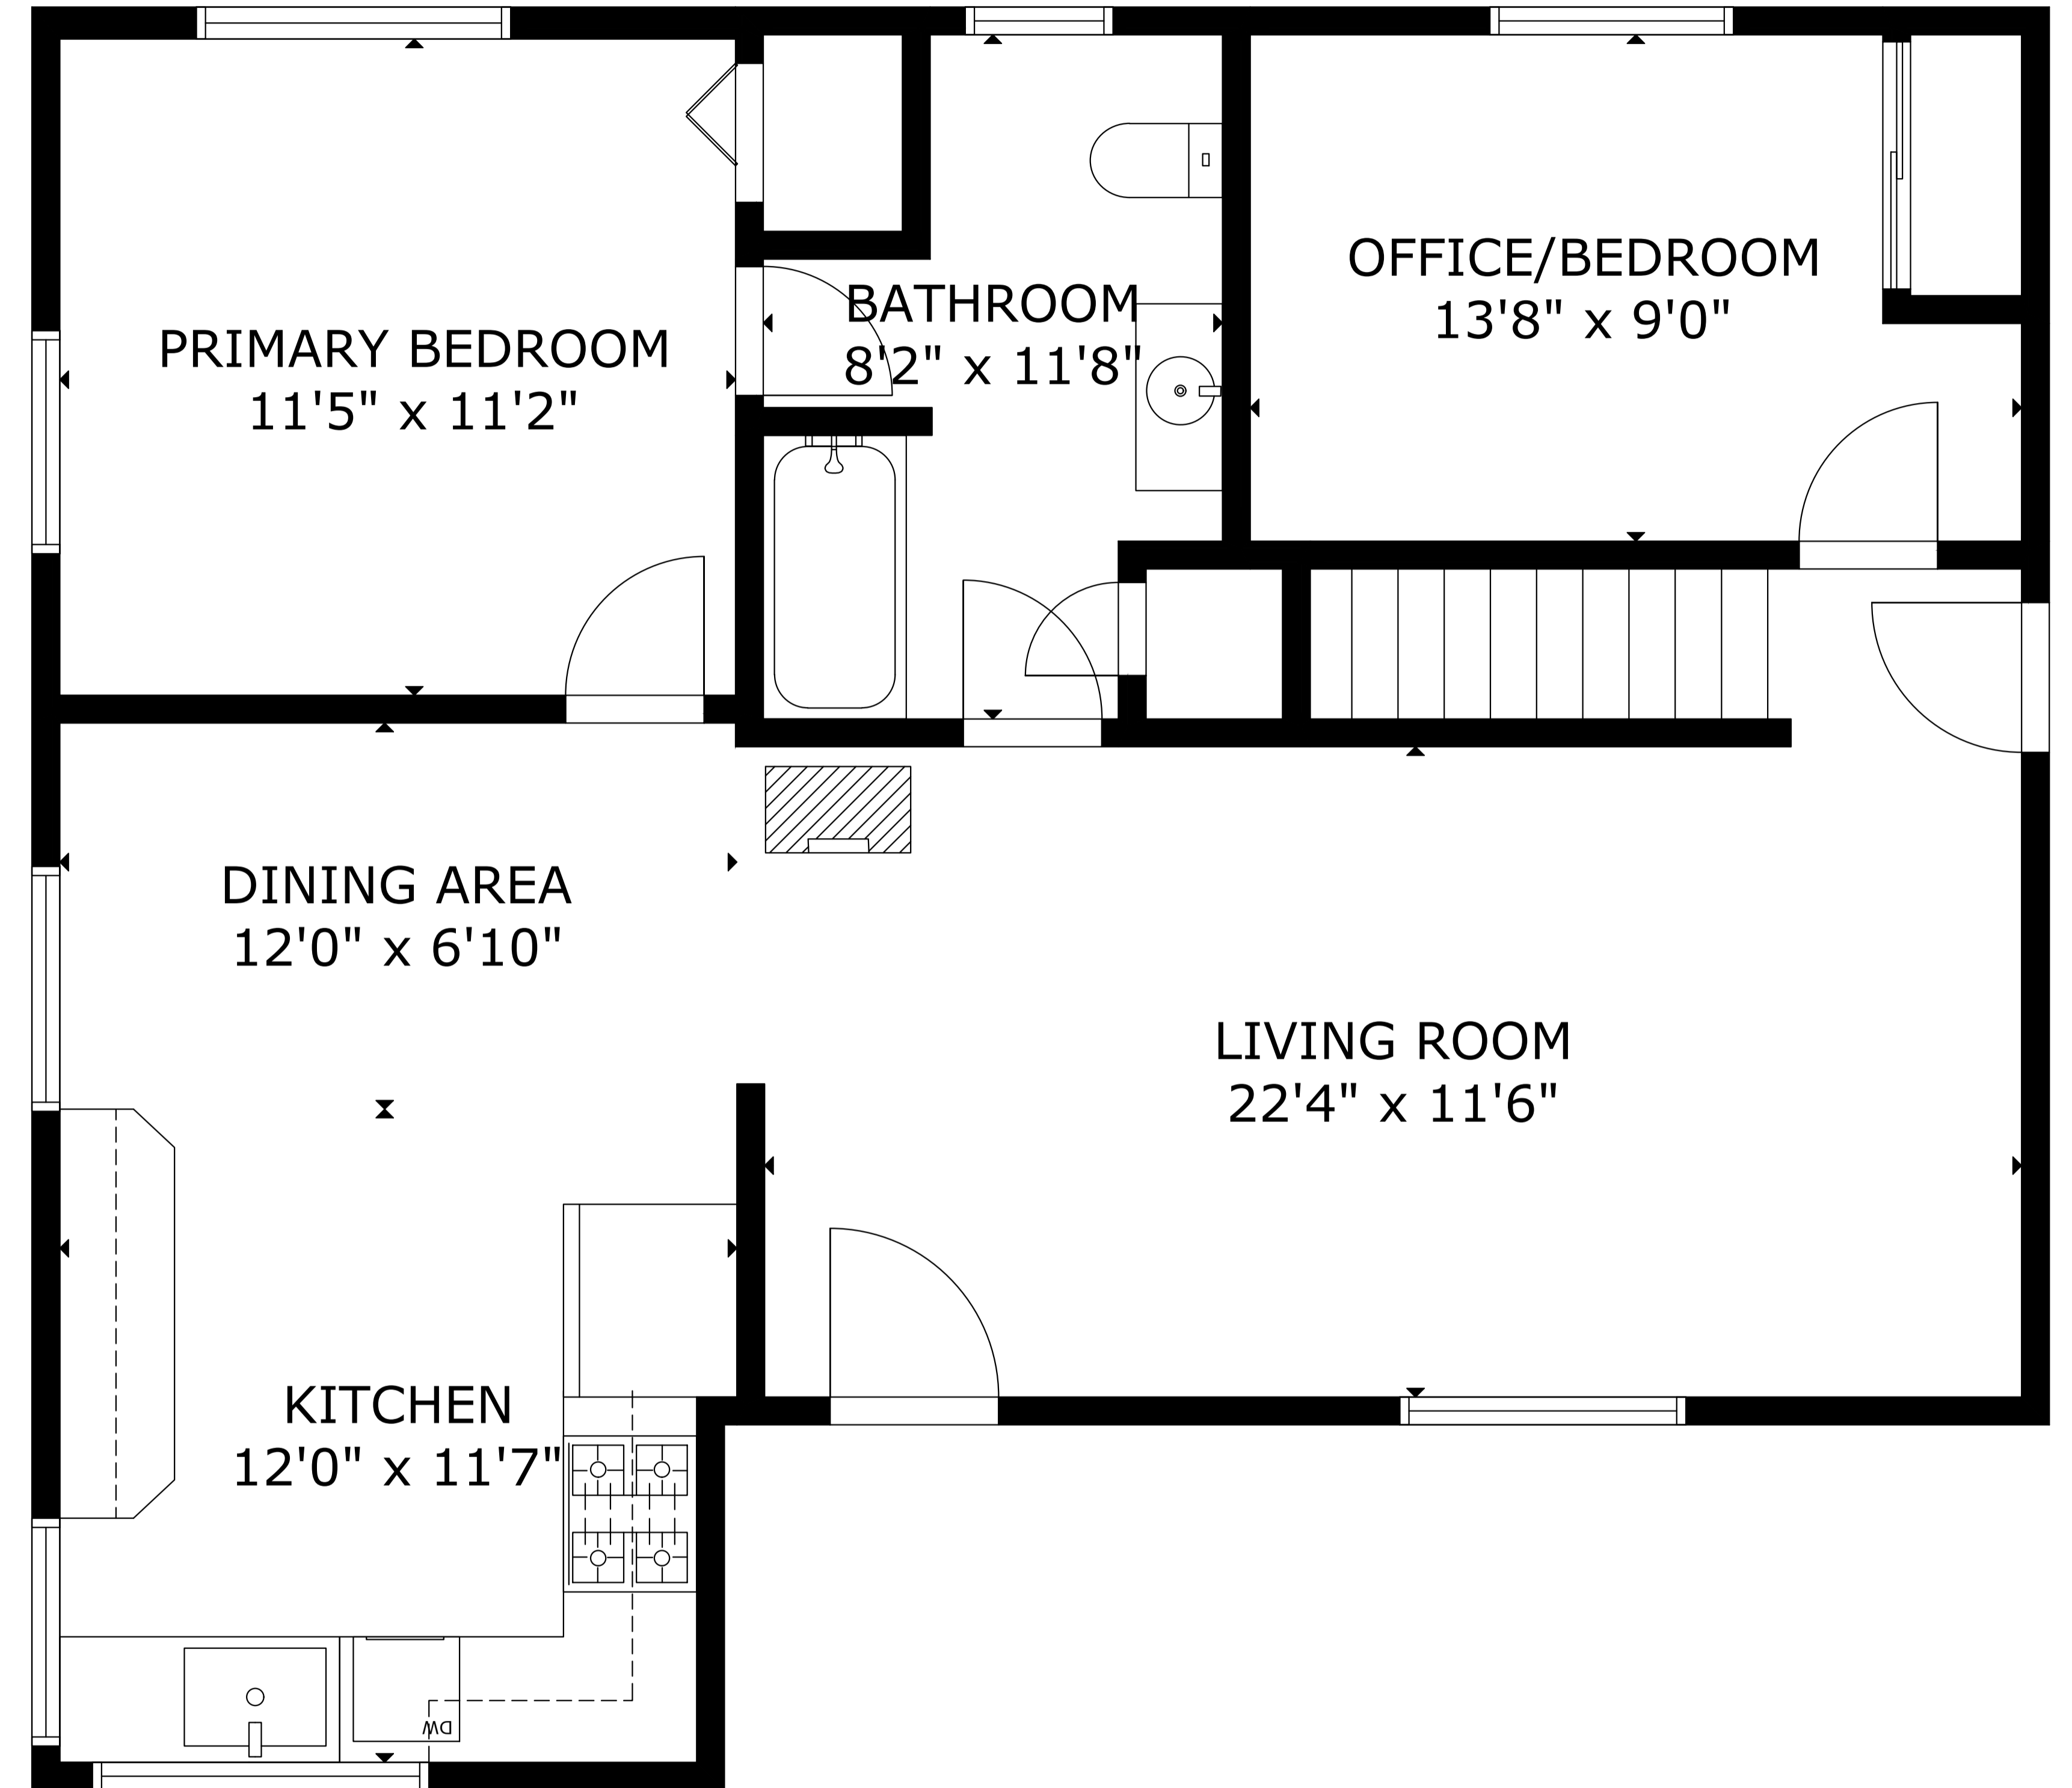

FLOOR 1

FLOOR 2

GROSS INTERNAL AREA
 TOTAL: 1,823 sq.ft
 FLOOR 1: 926 sq.ft, FLOOR 2: 897 sq.ft
 SIZE AND DIMENSIONS ARE APPROXIMATE, ACTUAL MAY VARY