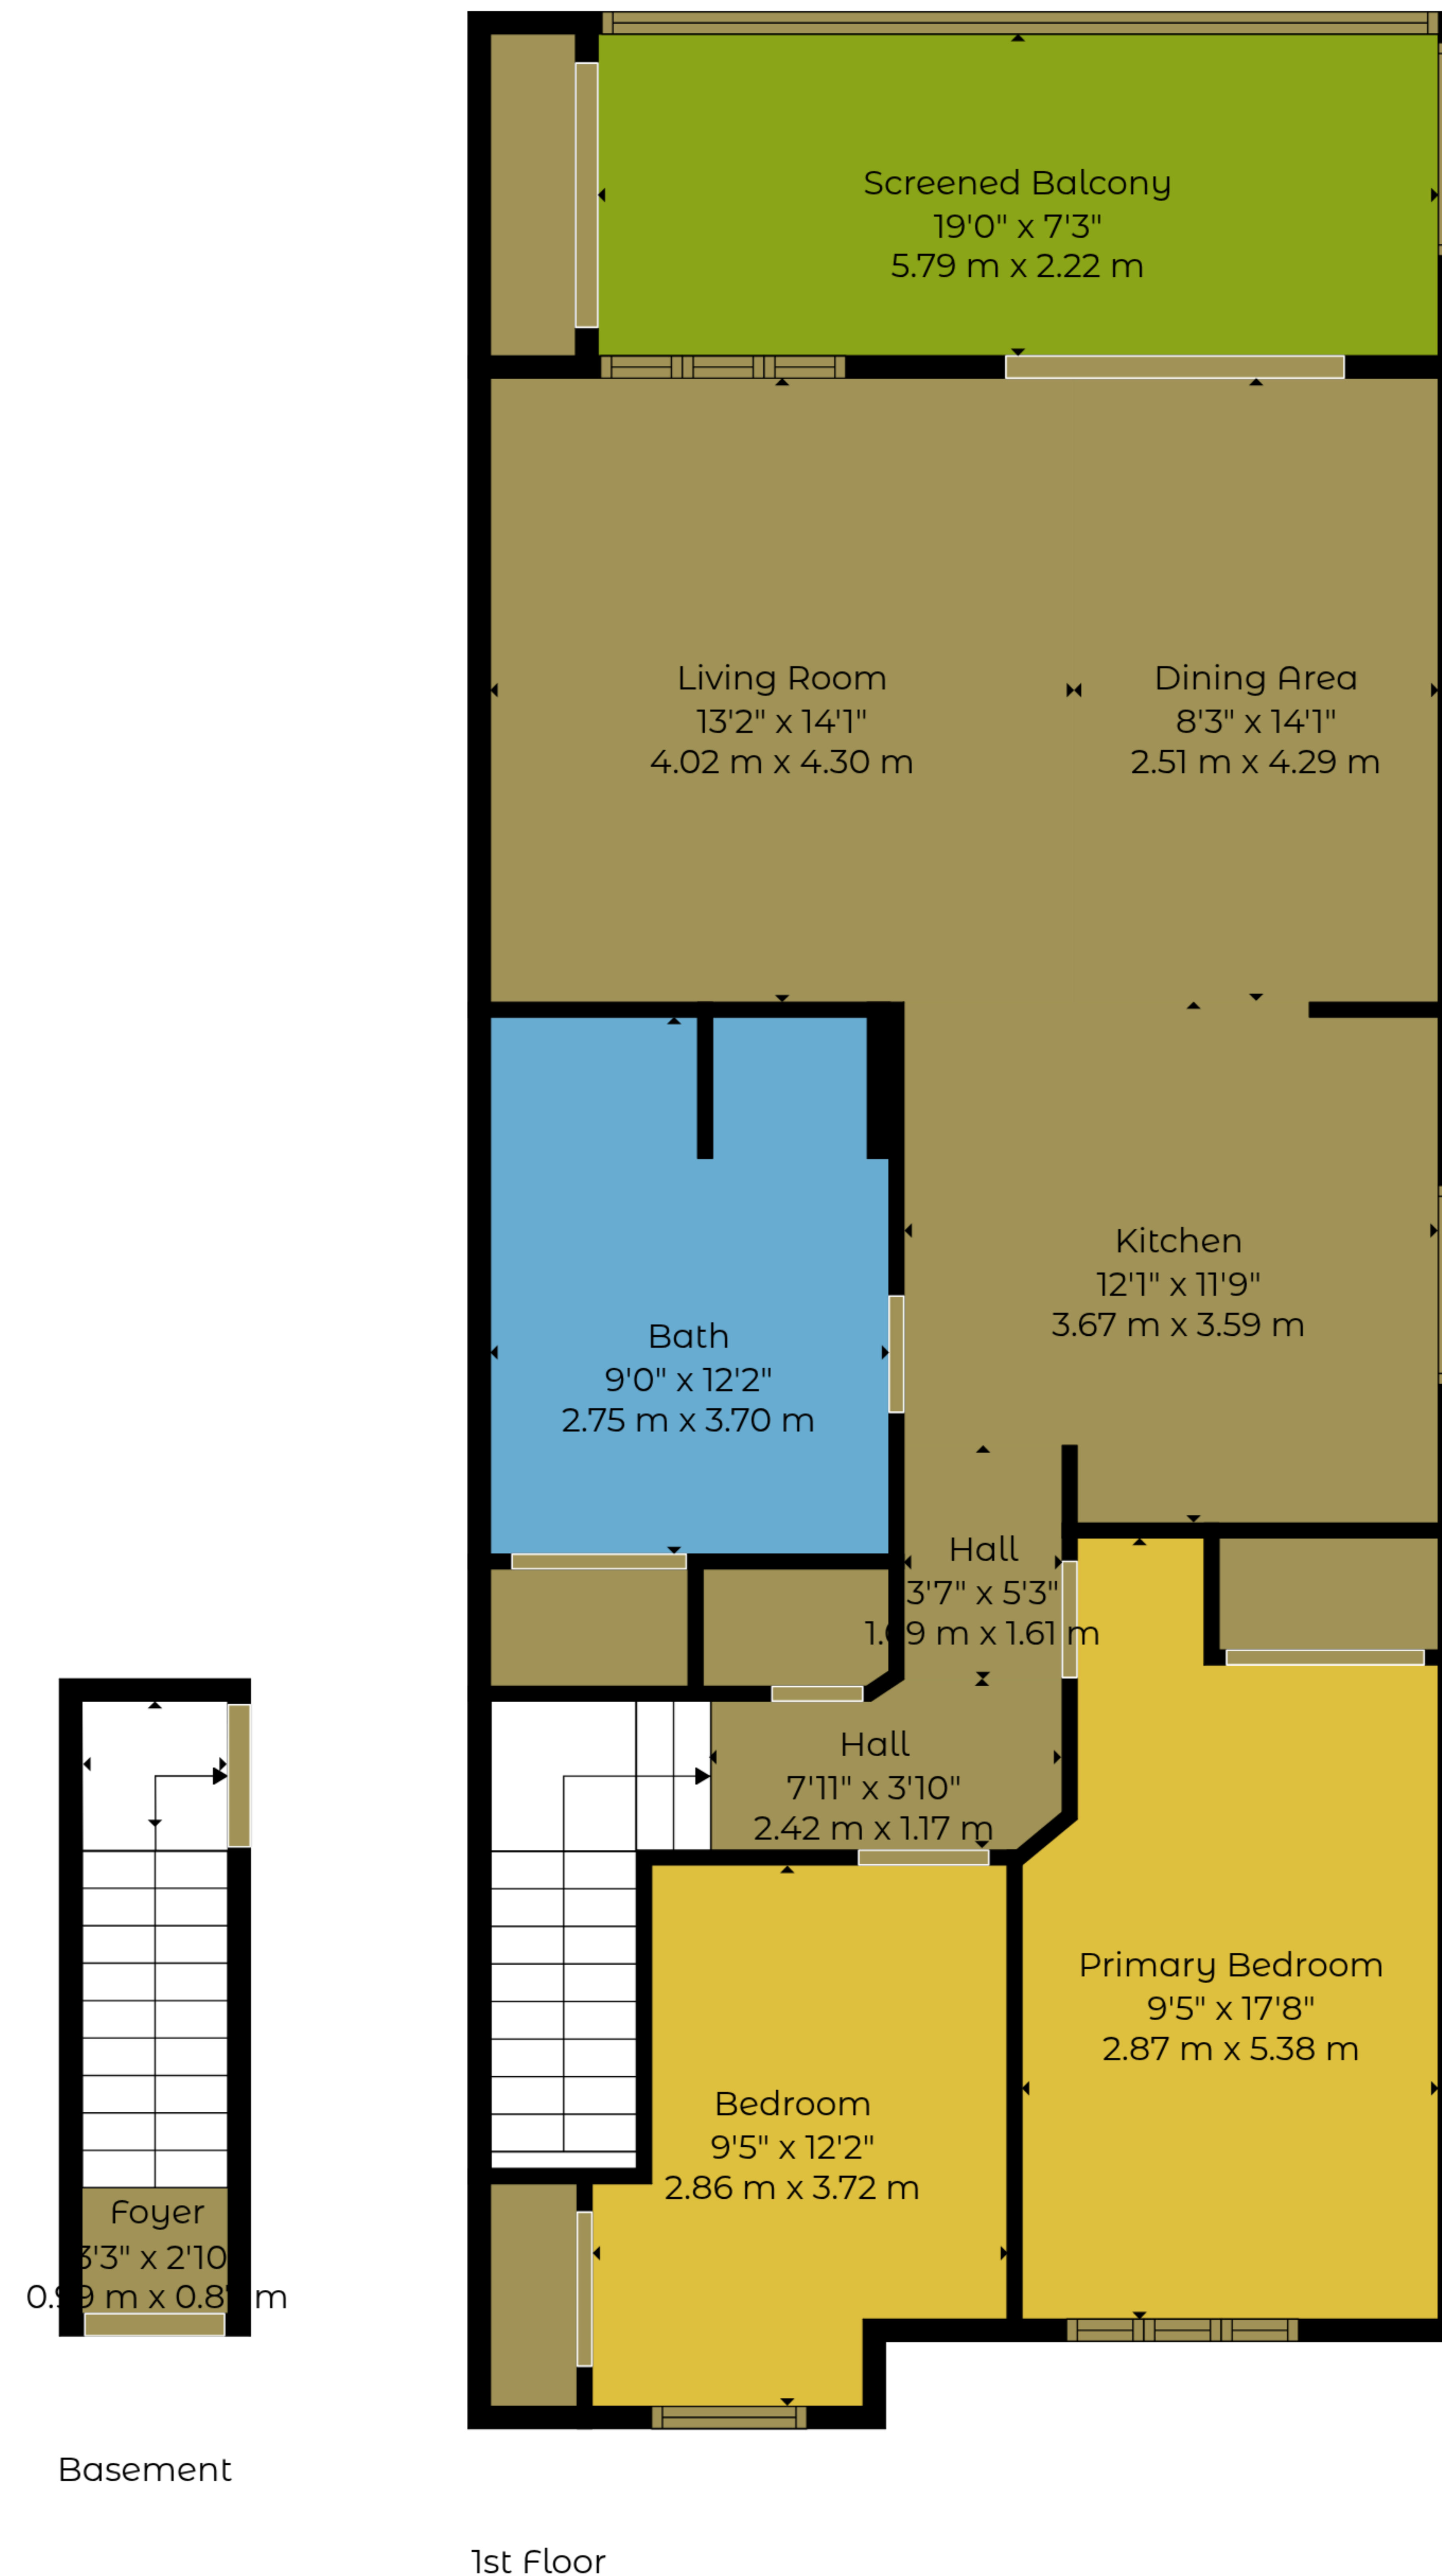

**TOTAL: 1002 sq. ft, 93 m2**

Basement: 46 sq. ft, 4 m2, 1st floor: 956 sq. ft, 89 m2

**FULLTONE / 360**

EXCLUDED AREAS: SCREENED BALCONY: 138 sq. ft, 13 m2, UNDEFINED: 14 sq. ft, 1 m2, WALLS: 108 sq. ft, 10 m2

Measurements Deemed Highly Reliable But Not Guaranteed.

**TOTAL: 1002 sq. ft, 93 m2**

Basement: 46 sq. ft, 4 m2, 1st floor: 956 sq. ft, 89 m2

EXCLUDED AREAS: SCREENED BALCONY: 138 sq. ft, 13 m2, UNDEFINED: 14 sq. ft, 1 m2, WALLS: 108 sq. ft, 10 m2

Measurements Deemed Highly Reliable But Not Guaranteed.

Basement

1st Floor

**TOTAL: 1002 sq. ft, 93 m2**

Basement: 46 sq. ft, 4 m2, 1st floor: 956 sq. ft, 89 m2

EXCLUDED AREAS: SCREENED BALCONY: 138 sq. ft, 13 m2, UNDEFINED: 14 sq. ft, 1 m2, WALLS: 108 sq. ft, 10 m2