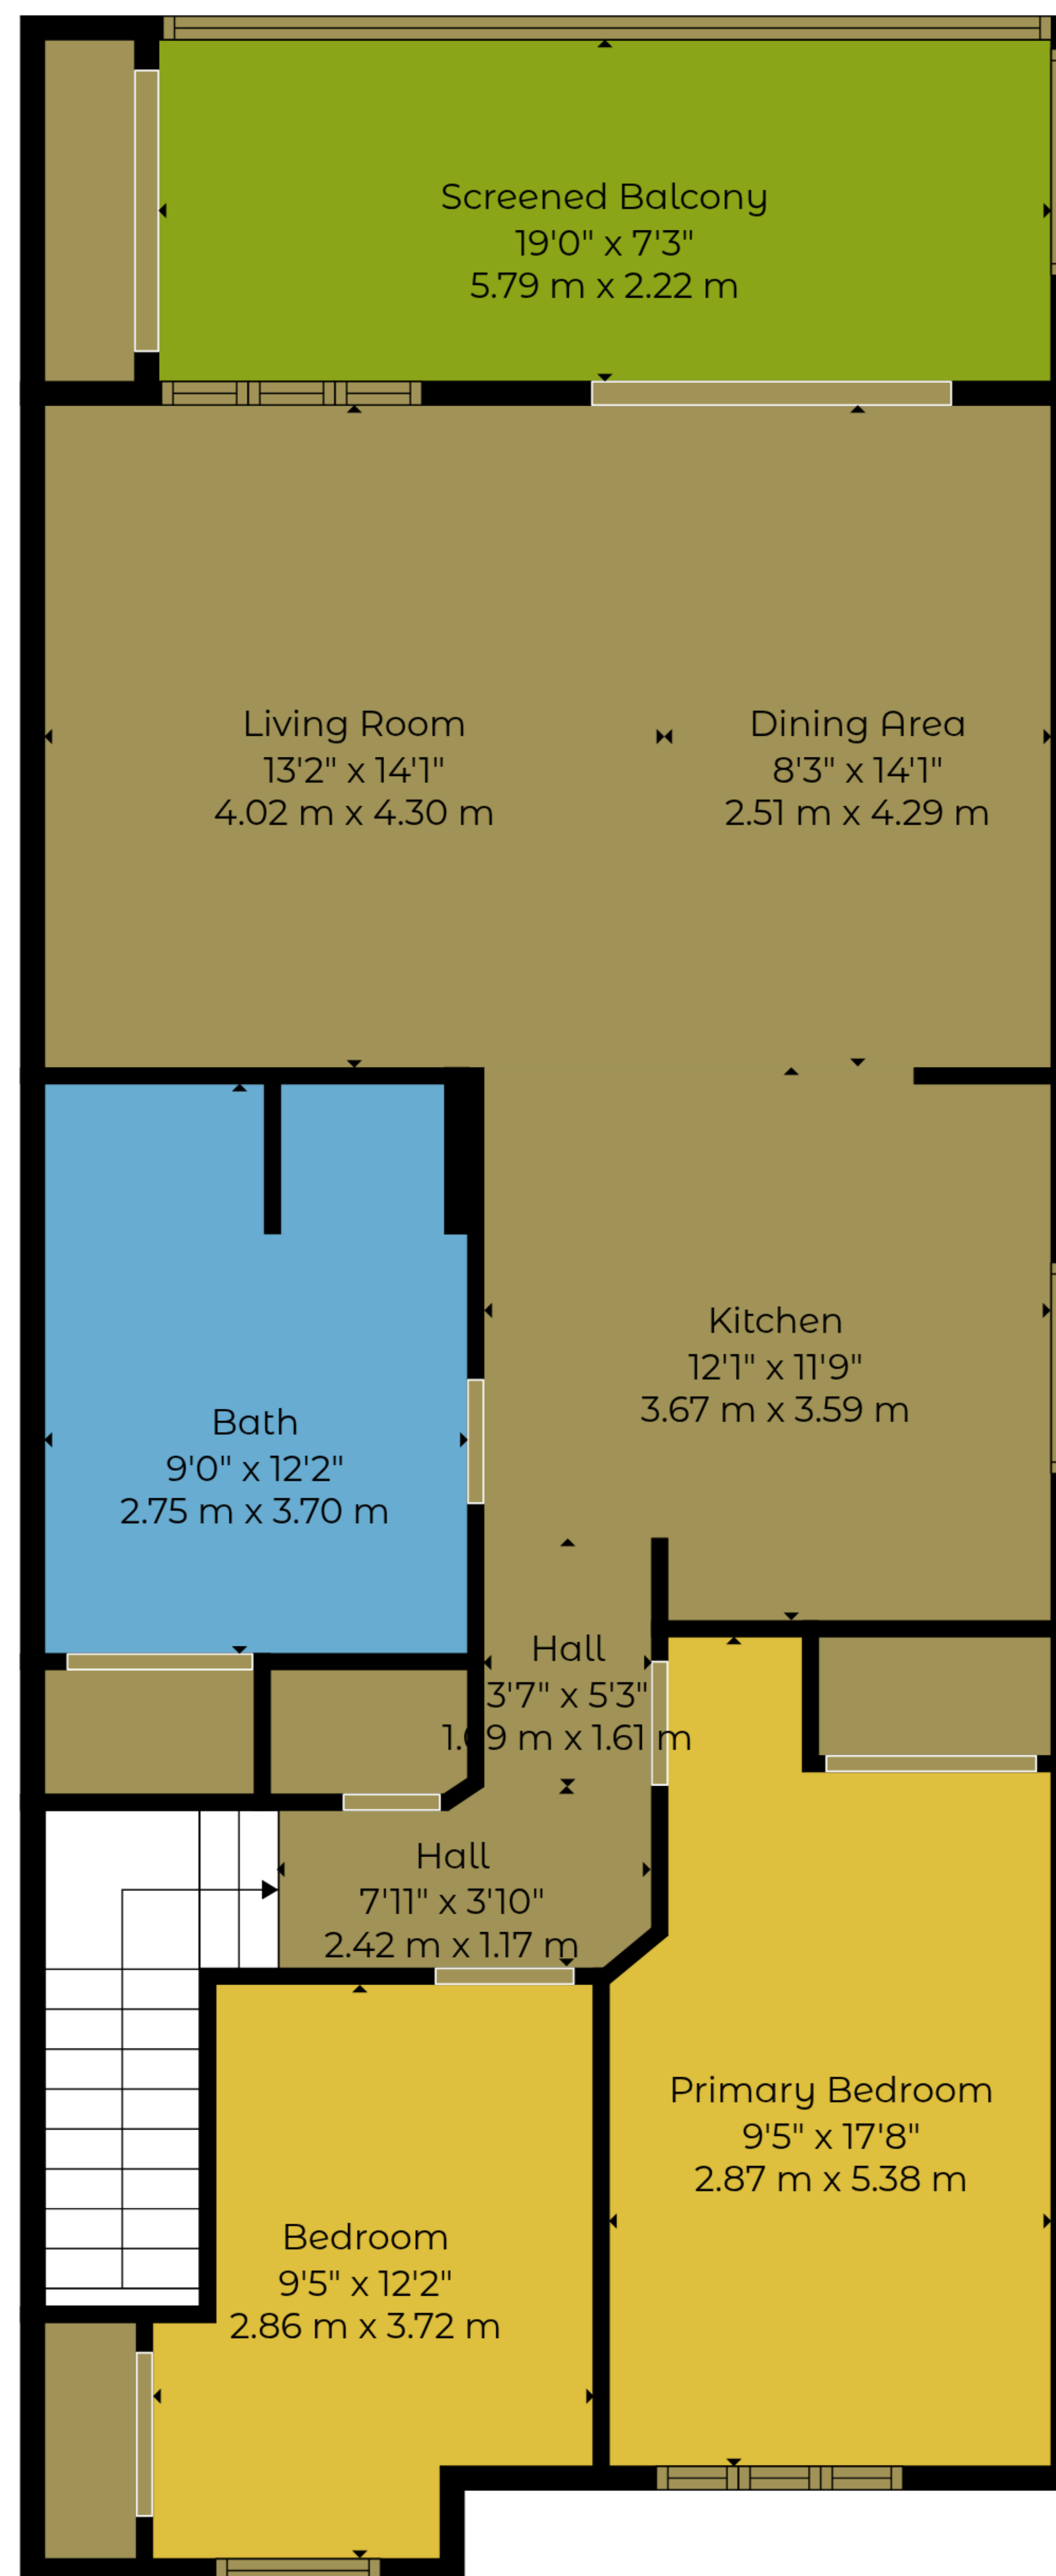

**TOTAL: 1002 sq. ft, 93 m2**

Basement: 46 sq. ft, 4 m2, 1st floor: 956 sq. ft, 89 m2

**FULLTONE / 360**

EXCLUDED AREAS: SCREENED BALCONY: 138 sq. ft, 13 m2, UNDEFINED: 14 sq. ft, 1 m2, WALLS: 108 sq. ft, 10 m2

Measurements Deemed Highly Reliable But Not Guaranteed.

**TOTAL: 1002 sq. ft, 93 m2**

Basement: 46 sq. ft, 4 m2, 1st floor: 956 sq. ft, 89 m2

EXCLUDED AREAS: SCREENED BALCONY: 138 sq. ft, 13 m2, UNDEFINED: 14 sq. ft, 1 m2, WALLS: 108 sq. ft, 10 m2

Measurements Deemed Highly Reliable But Not Guaranteed.

Basement

1st Floor

**TOTAL: 1002 sq. ft, 93 m2**

Basement: 46 sq. ft, 4 m2, 1st floor: 956 sq. ft, 89 m2

EXCLUDED AREAS: SCREENED BALCONY: 138 sq. ft, 13 m2, UNDEFINED: 14 sq. ft, 1 m2, WALLS: 108 sq. ft, 10 m2