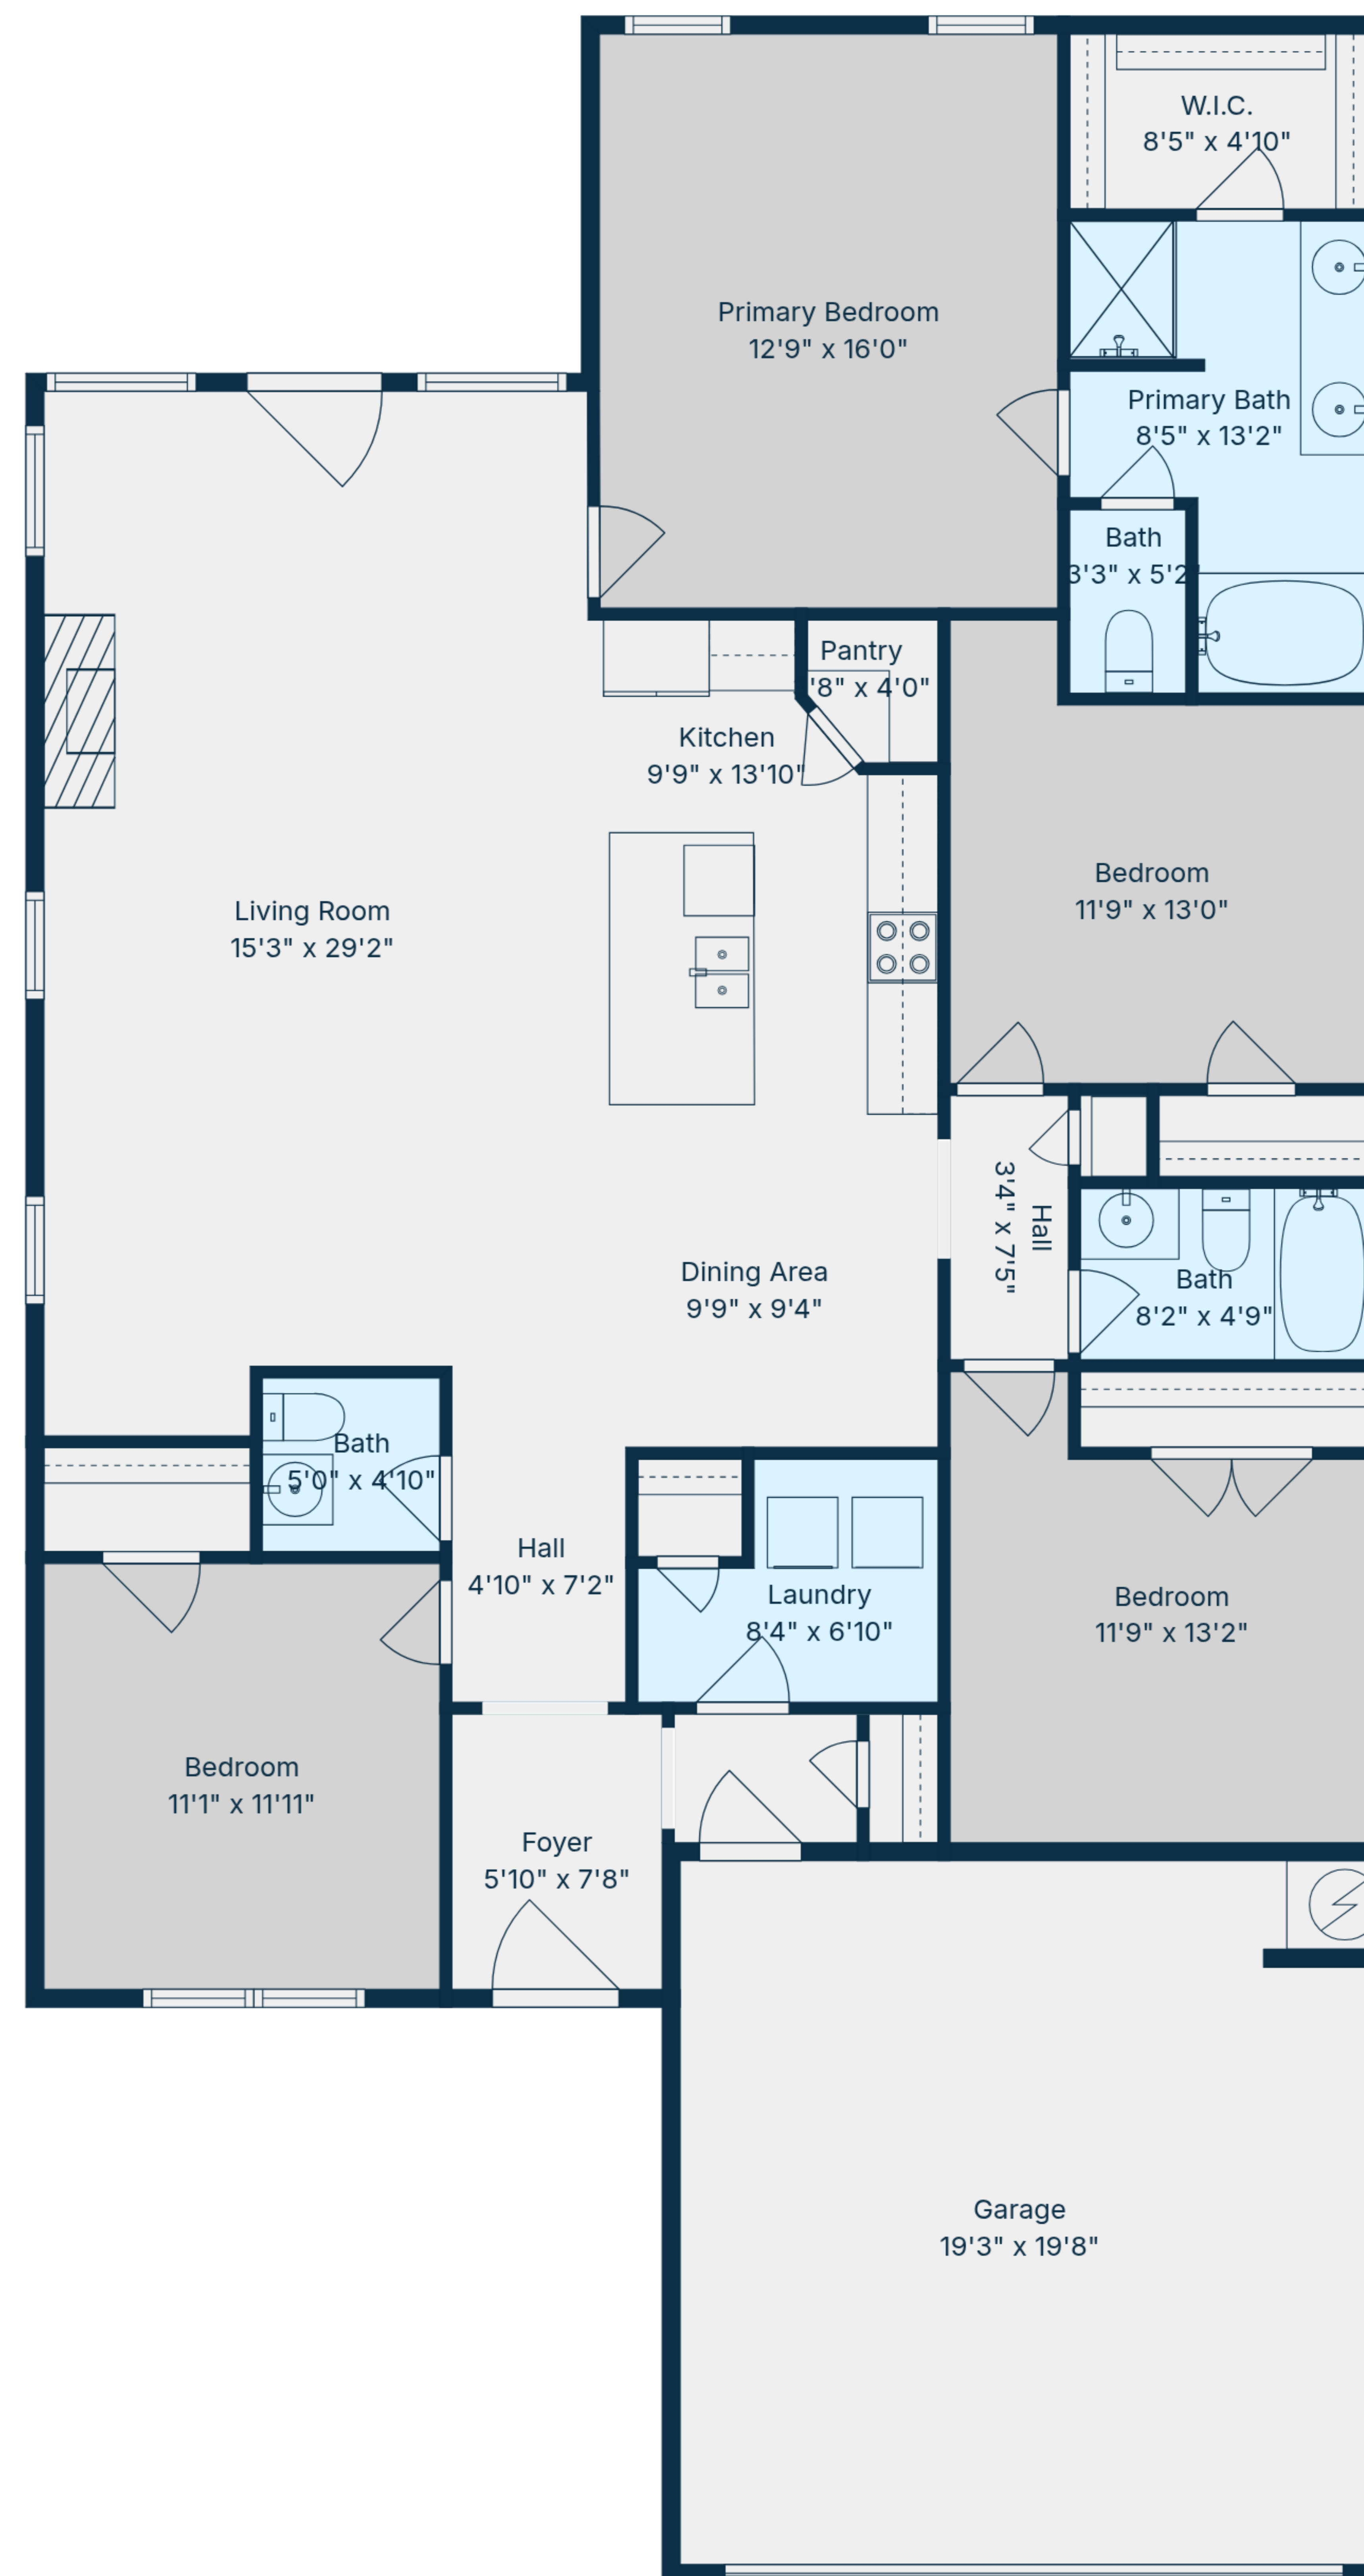

TOTAL: 1792 sq. ft

1st floor: 1792 sq. ft

EXCLUDED AREAS: GARAGE: 379 sq. ft, WALLS: 121 sq. ft

Floor Plan Created By Cubicasa App. Measurements Deemed Highly Reliable But Not Guaranteed.

TOTAL: 1792 sq. ft

1st floor: 1792 sq. ft

EXCLUDED AREAS: GARAGE: 379 sq. ft, WALLS: 121 sq. ft

Floor Plan Created By Cubicasa App. Measurements Deemed Highly Reliable But Not Guaranteed.